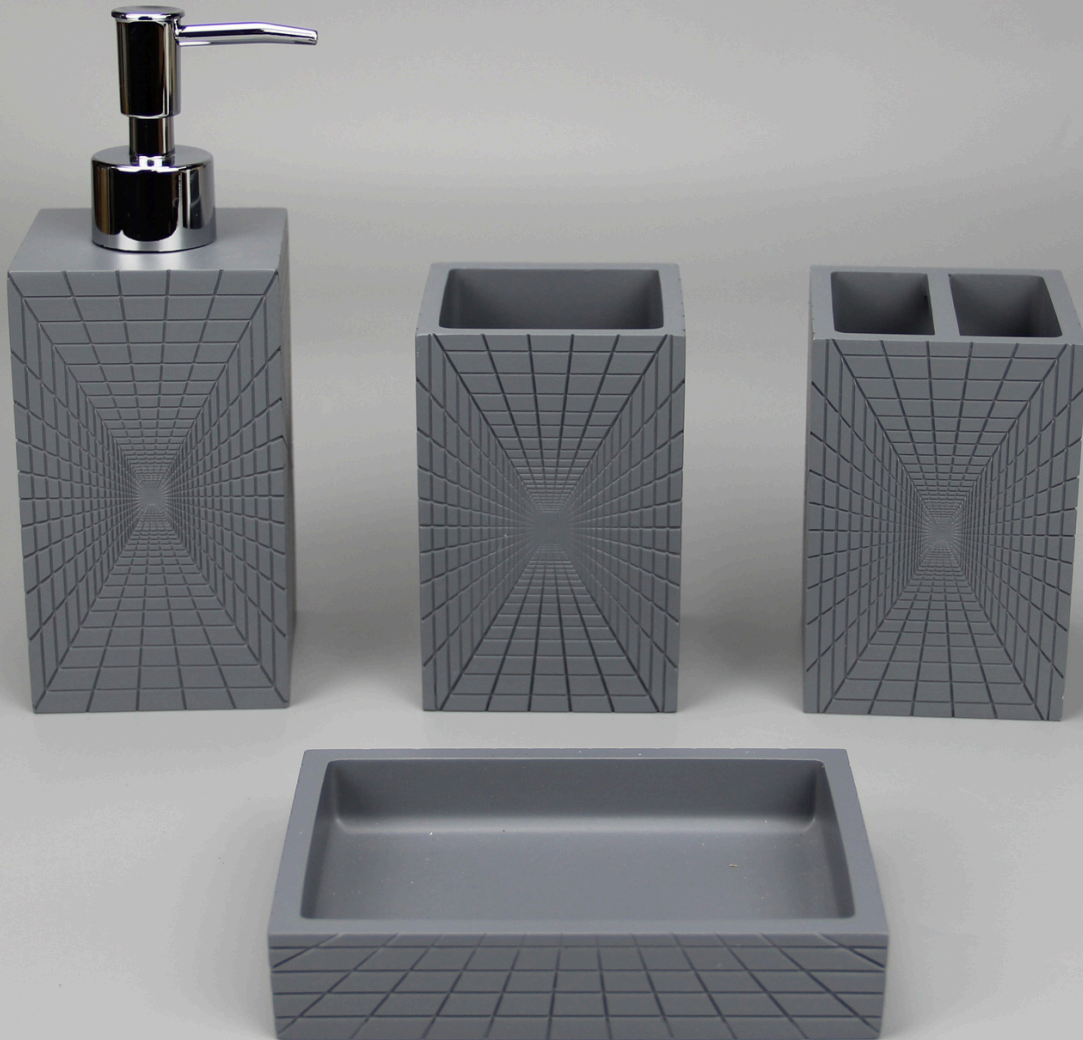

NCPBA 921

PRODUCT NAME	SOAP DISPENSER	TOOTHBRUSH HOLDER	TUMBLER	SOAP DISH	TRAY
SIZE (CM)	7.2*19.1(13.1)	10.6*6*10.5	7.3*11.3	13.1x9.4x2.4	18.1*10.1*2.3
COLOR	BLACK WITH WOOD SAME AS PICTURE				
MATERIAL & DESCRIPTION	THE MAIN BODY : POLYRESIN AND NATURAL STONE THE PUMP: MATTE PLASTIC PUMPER				
MRP	4500.00 INR				

NCPBA 922

<b>PRODUCT NAME</b>	SOAP DISPENSER	TOOTHBRUSH HOLDER	TUMBLER	SOAP DISH
<b>SIZE (CM)</b>	7.2*19.1(13.1)	10.6*6*10.5	7.3*11.3	13.1x9.4x2.4
<b>COLOR</b>	WHITE WITH WOOD SAME AS PICTURE			
<b>MATERIAL &amp; DESCRIPTION</b>	THE MAIN BODY : POLYRESIN AND NATURAL STONE THE PUMP: MATTE PLASTIC PUMPER			
<b>MRP</b>	<b>3800.00 INR</b>			

NCPBA 923

PRODUCT NAME	SOAP DISPENSER	TOOTHBRUSH HOLDER	TUMBLER	SOAP DISH	TRAY
SIZE (CM)	7.6x7.6x19(12.9)	7.1x7.1x11.2	7.1x7.1x11.2	12.9x8.9x2.7	18.3*10.2*2.2
COLOR	IVORY				
MATERIAL & DESCRIPTION	THE MAIN BODY : POLYRESIN AND NATURAL STONE THE PUMP: MATTE PLASTIC PUMPER				
MRP	4000.00 INR				

NCPBA 924

PRODUCT NAME	SOAP DISPENSER	TOOTHBRUSH HOLDER	TUMBLER	SOAP DISH
SIZE (CM)	7*7*18.6(12.4)	7.1*7.1*10.9	7.1*7.1*10.9	13.2*9*2.6
COLOR	GREY			
MATERIAL & DESCRIPTION	THE MAIN BODY : POLYRESIN AND NATURAL STONE THE PUMP: MATTE PLASTIC PUMPER			
MRP	3200.00 INR			