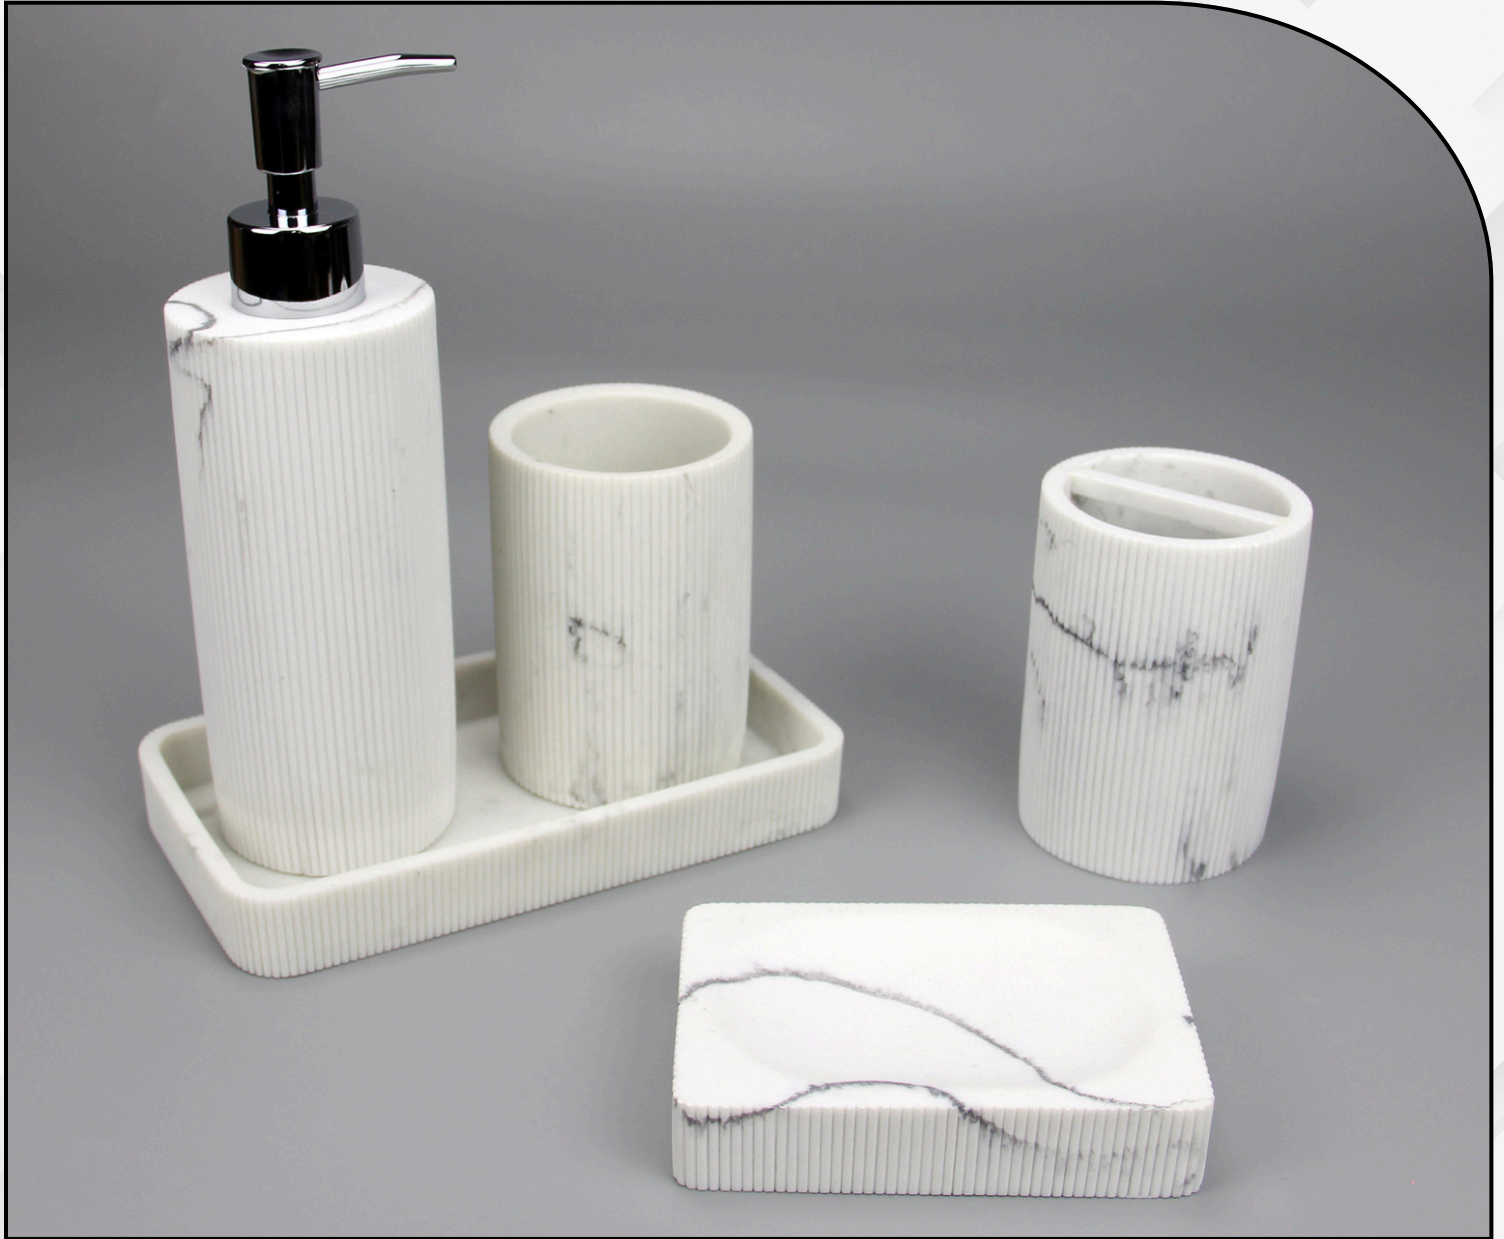

NCPBA 911

PRODUCT NAME	SOAP DISPENSER	TOOTHBRUSH HOLDER	TUMBLER	SOAP DISH	TRAY
SIZE (CM)	6.8x6.8x21.2	7.3x7.3x10.2	7.3x7.3x10.2	12x8.1x2.3	18.1*10.1*2.4
COLOR	WHITE MARBLE STONE				
MATERIAL & DESCRIPTION	THE MAIN BODY : POLYRESIN AND NATURAL STONE THE PUMP: MATTE PLASTIC PUMPER				
MRP	4500.00 INR