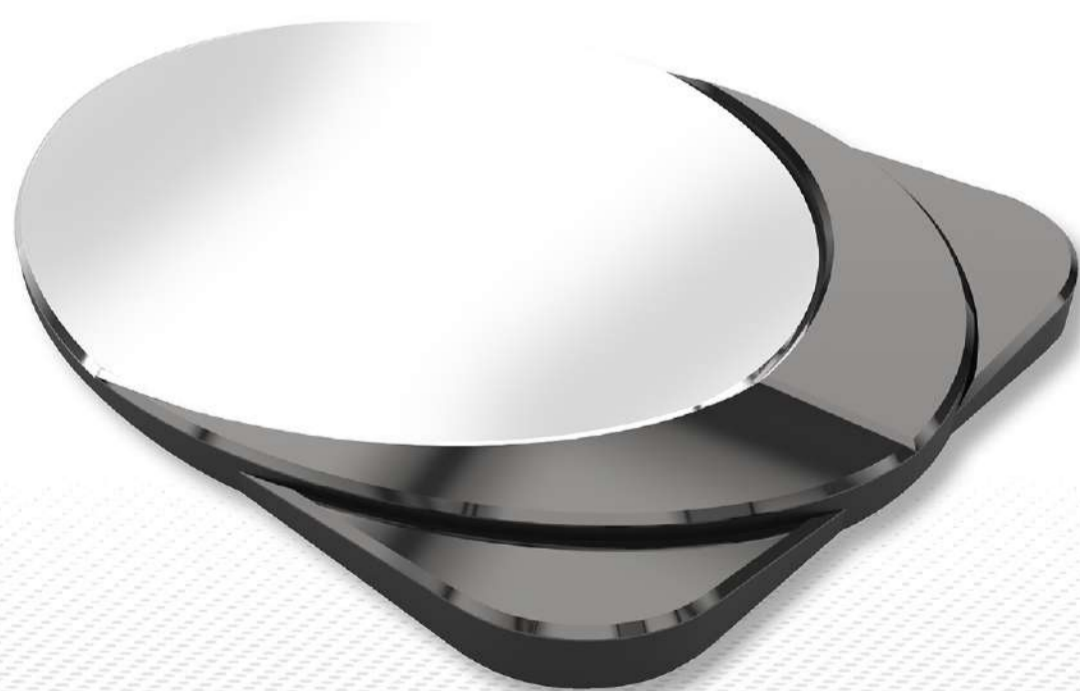

No.:- 3D-109

**Available size:- 18"x24"**

**Color available:- Brown, Grey, Silver**

**"A Mirror Elegance Lies in it's Silent Ability to Reveal Truth with Clarity and Grace."**

No.:- 3D-110

**Available size:- 18"x24"**

**Color available:- Brown, Grey, Silver**

**"A Mirror Elegance Lies in it's Silent Ability to Reveal Truth with Clarity and Grace."**

No.:- 3D-111

**Available size:- 18"x24"**

**Color available:- Brown, Grey, Silver**