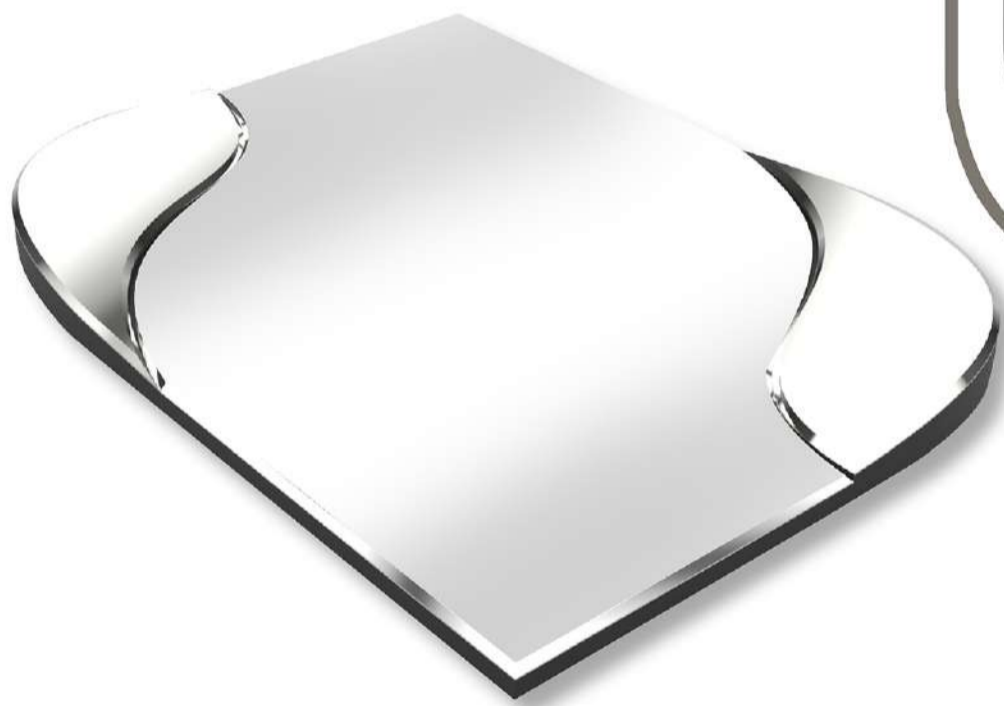

No.:- 3D-110

Available size:- 18"x24"

Color available:- Brown, Grey, Silver

"A Mirror Elegance Lies in it's Silent Ability to Reveal Truth with Clarity and Grace."