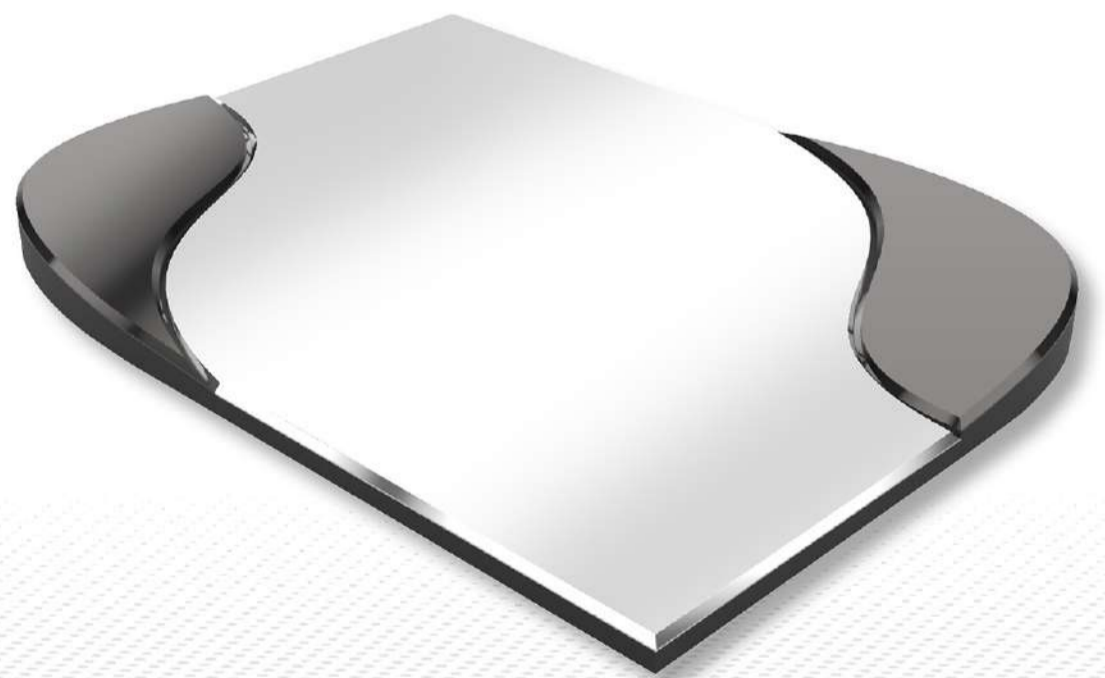

No.:- 3D-110

Available size:- 18"x24"

Color available:- Brown, Grey, Silver

"A Mirror Elegance Lies in it's Silent Ability to Reveal Truth with Clarity and Grace."