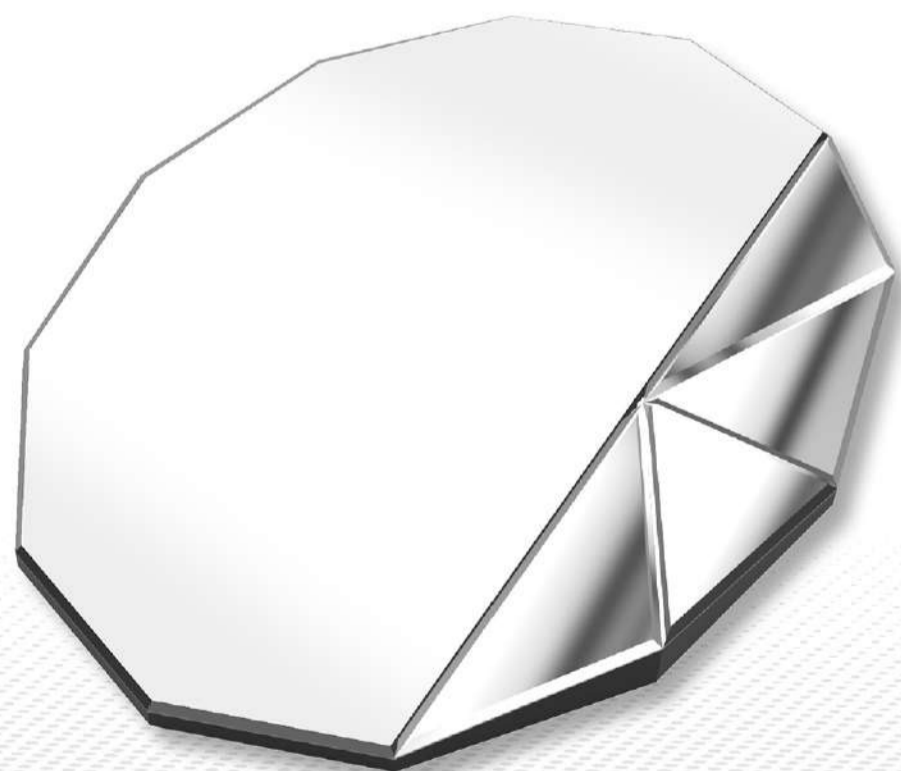

**Available size:- 18"x24"**  
**Color available:- Brown, Grey, Silver**

**"A Mirror Elegance Lies in it's Silent Ability to Reveal Truth with Clarity and Grace."**

No.:- 3D-103

**Available size:- 18"x24"**

**Color available:- Brown, Grey, Silver**

**"A Mirror Elegance Lies in it's Silent Ability to Reveal Truth with Clarity and Grace."**

No.:- 3D-104

**Available size:- 18"x24"**

**Color available:- Brown, Grey, Silver**

**"A Mirror Elegance Lies in it's Silent Ability to Reveal Truth with Clarity and Grace."**

No.:- 3D-105

**Available size:- 18"x24"**  
**Color available:- Brown, Grey, Silver**

**"A Mirror Elegance Lies in it's Silent Ability to Reveal Truth with Clarity and Grace."**