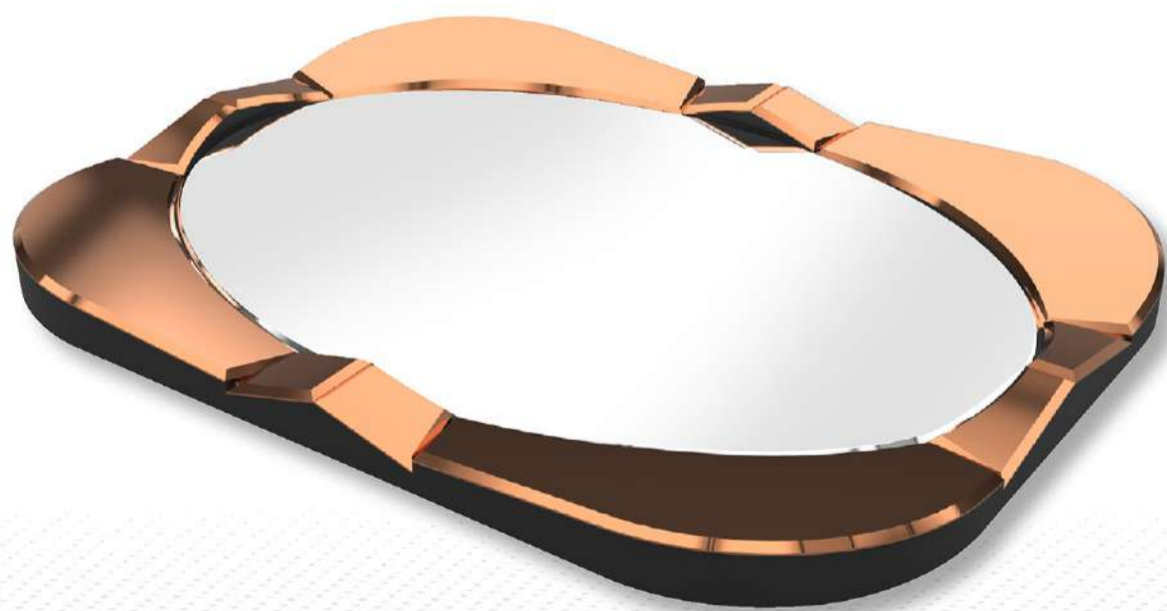

**"A Mirror Elegance Lies in it's Silent Ability to Reveal Truth with Clarity and Grace."**

No.:- 3D-112

**Available size:- 18"x24"**

**Color available:- Brown, Grey, Silver**

**"A Mirror Elegance Lies in it's Silent Ability to Reveal Truth with Clarity and Grace."**