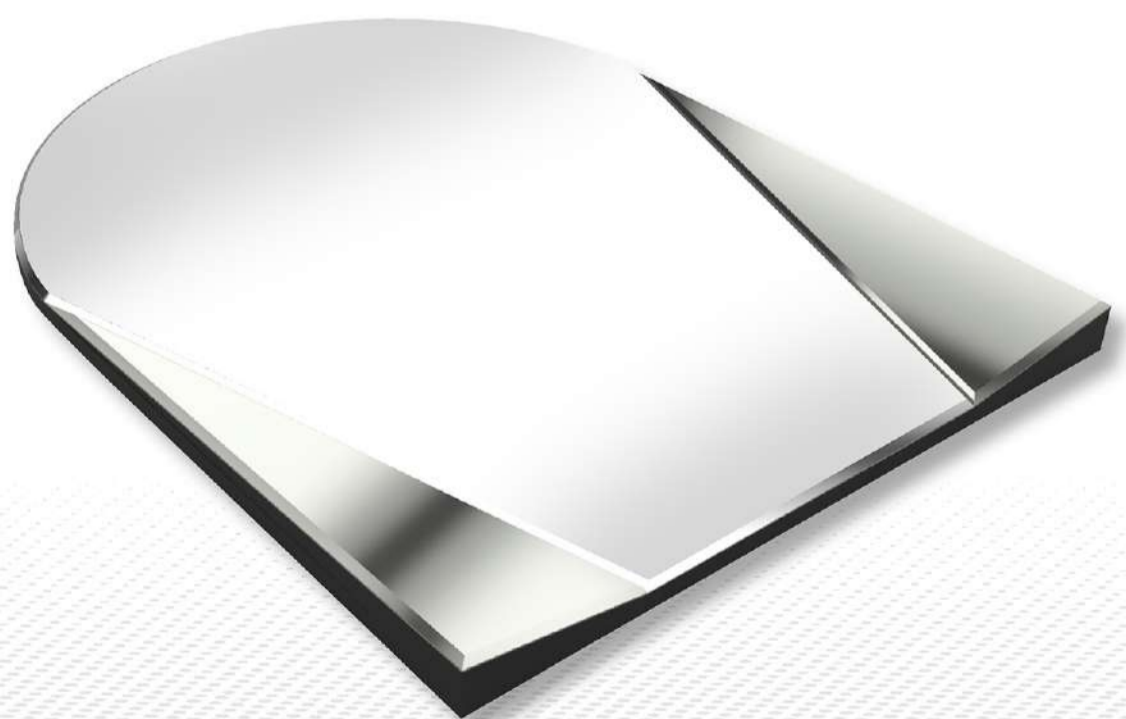

**"A Mirror Elegance Lies in it's Silent Ability to Reveal Truth with Clarity and Grace."**

No.:- 3D-108

**Available size:- 18"x24"**

**Color available:- Brown, Grey, Silver**

**"A Mirror Elegance Lies in it's Silent Ability to Reveal Truth with Clarity and Grace."**