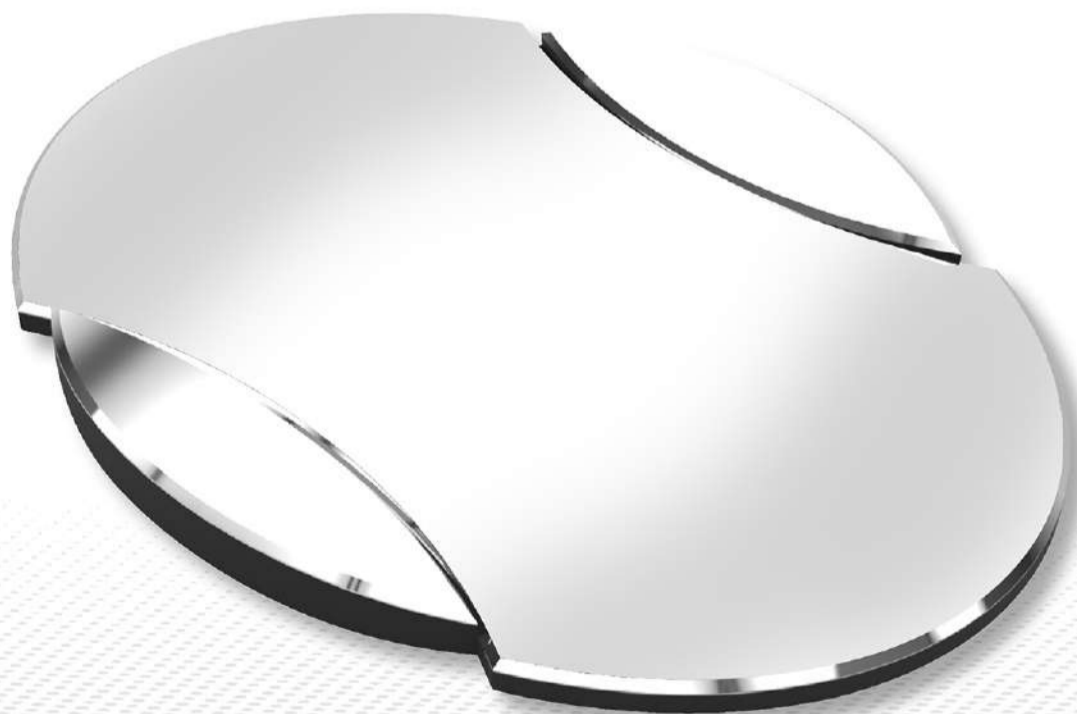

No.:- 3D-108

Available size:- 18"x24"

Color available:- Brown, Grey, Silver

"A Mirror Elegance Lies in it's Silent Ability to Reveal Truth with Clarity and Grace."