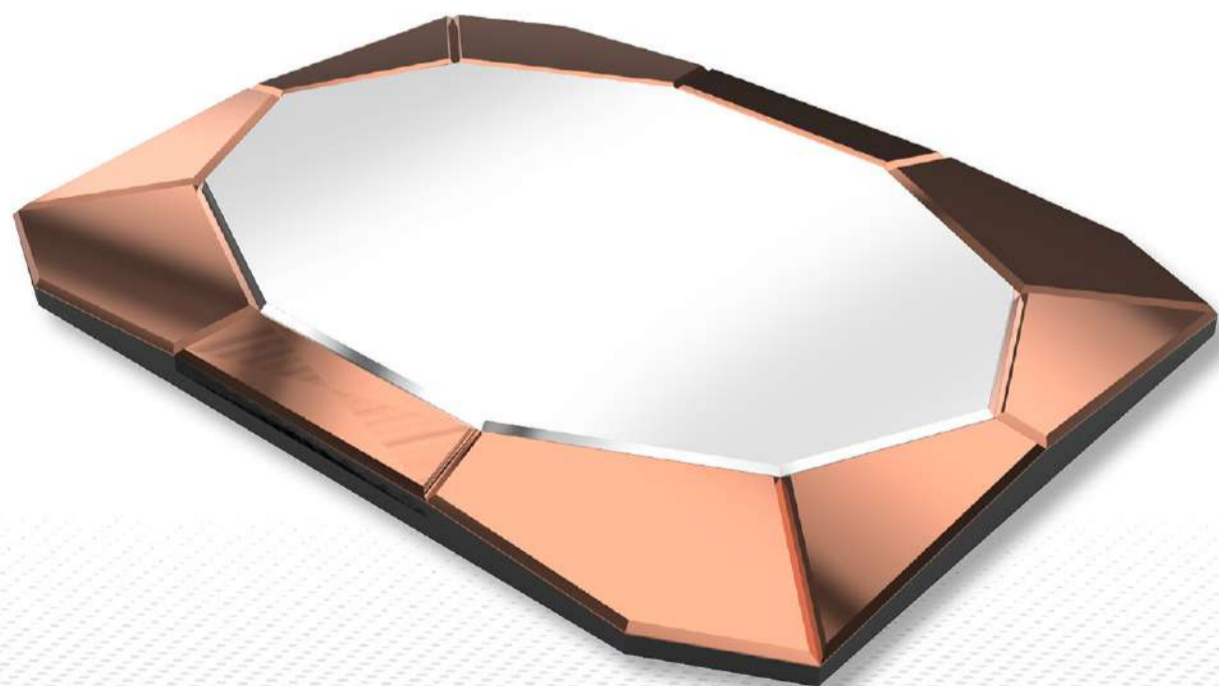

No.:- 3D-112

Available size:- 18"x24"

Color available:- Brown, Grey, Silver

"A Mirror Elegance Lies in it's Silent Ability to Reveal Truth with Clarity and Grace."