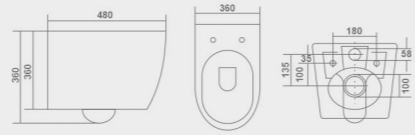

Size : 480x360x360mm

Designer Wall Hung

Designer Wall Hung

EQWH-027

Size : 480x360x360mm

EQWH-028

Size : 480x360x360mm

EQWH-029