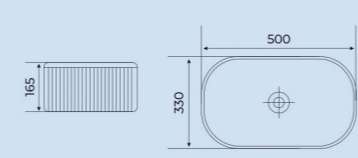

EQTT : 585 Matt Rose Gold
Size : 500x330x165mm