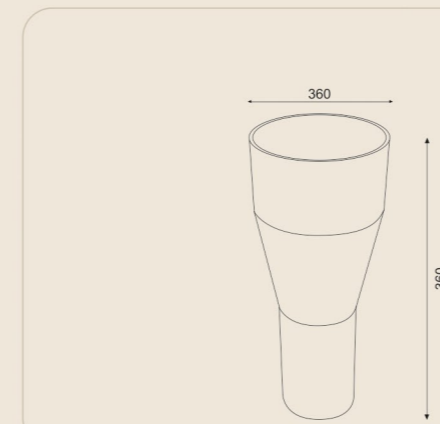

EQAS-088
Glass & Art
Size : 400x400x830mm