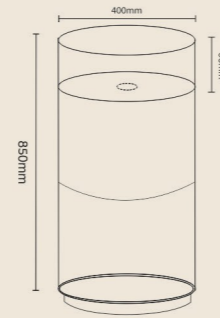

EQSS-018 (Black & Gold)
Sus304 + PVD + Nano Coating
Size : 400x400x850mm