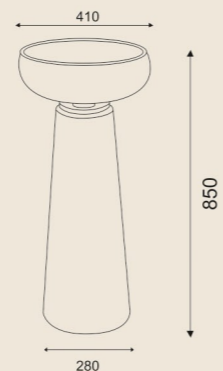

EQAS-089
Glass & Art
Size : 400x400x830mm