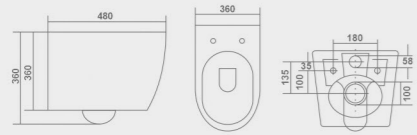

Size : 480x360x360mm

EQWH-007

Size : 480x360x360mm