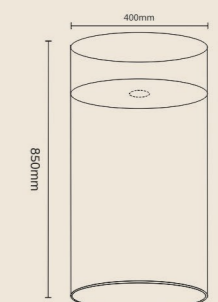

EQSS-017 (Gold)
Sus304 + PVD + Nano Coating
Snake Print
Size : 400x400x800mm