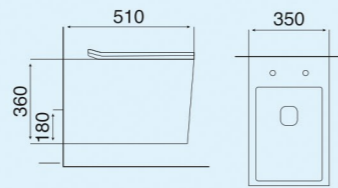

S1 PINE BLUE

Size : 520x360x365mm
P-Trap : 180mm roughing-in

R2 PINE BLUE

Size : 500x365x350mm
P-Trap : 180mm roughing-in

Matt Collection
Wall Hung & Table Top Basin

PINE BLUE-1

Size : 550x375x140mm
Above counter mounter

PINE BLUE-2

Size : 550x420x140mm
Above counter mounter

PINE BLUE-3

Size : 660x380x120mm
Above counter mounter

PINE BLUE-4

Size : 455x320x135mm
Above counter mounter

Matt Collection
Wall Hung & Table Top Basin

R1 KHAKHI

Size : 480x370x370mm
P-Trap : 180mm roughing-in

S2 KHAKHI

Size : 510x350x360mm
P-Trap : 180mm roughing-in

S1 KHAKHI

Size : 520x360x365mm
P-Trap : 180mm roughing-in

R2 KHAKHI

Size : 500x365x350mm
P-Trap : 180mm roughing-in