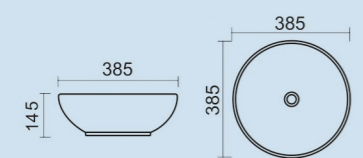

EQTT : 568 Glossy Sky with Silver
Size : 420x420x150mm