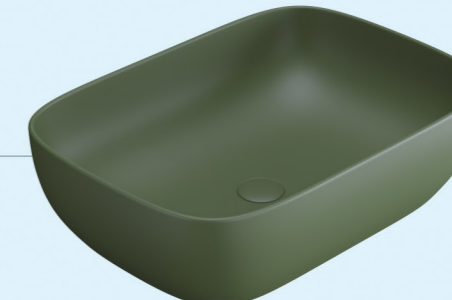

FOREST MINT-4

Size : 455x320x135mm
Above counter mounter