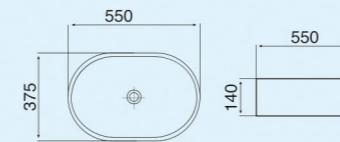

Size : 550x375x140mm
Above counter mounter

CLOUD GRAY-2