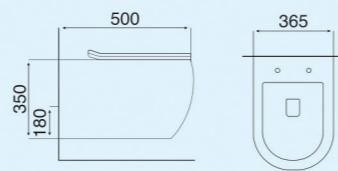

R1 KHAKHI

Size : 480x370x370mm
P-Trap : 180mm roughing-in

S2 KHAKHI

Size : 510x350x360mm
P-Trap : 180mm roughing-in

S1 KHAKHI

Size : 520x360x365mm
P-Trap : 180mm roughing-in

R2 KHAKHI

Size : 500x365x350mm
P-Trap : 180mm roughing-in

Matt Collection
Wall Hung & Table Top Basin

KHAKHI-1

Size : 550x375x140mm
Above counter mounter

KHAKHI-2

Size : 550x420x140mm
Above counter mounter

KHAKHI-3

Size : 660x380x120mm
Above counter mounter

KHAKHI-4

Size : 455x320x135mm
Above counter mounter

Matt Collection
Wall Hung & Table Top Basin

R1 FOREST MINT

Size : 480x370x370mm
P-Trap : 180mm roughing-in

S2 FOREST MINT

Size : 510x350x360mm
P-Trap : 180mm roughing-in

S1 FOREST MINT

Size : 520x360x365mm
P-Trap : 180mm roughing-in

R2 FOREST MINT

Size : 500x365x350mm
P-Trap : 180mm roughing-in

Matt Collection
Wall Hung & Table Top Basin

FOREST MINT-1

Size : 550x375x140mm
Above counter mounter