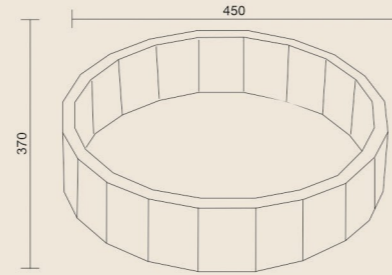

Steel Table Top Basin

EQST-001
Steel Table Top Basin
Size : 400x400x130mm

Steel Table Top Basin

EQST-006 (Rose Gold)
Sus304 + PVD + Nano Coating
Size : 450x370x100mm

EQST-007 (Black)
Sus304 + PVD + Nano Coating
Size : 450x370x100mm