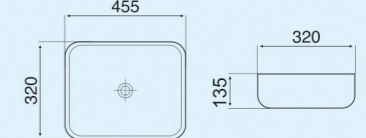

CLOUD GRAY-1

Size : 550x375x140mm
Above counter mounter

CLOUD GRAY-2

Size : 550x420x140mm
Above counter mounter

CLOUD GRAY-3

Size : 660x380x120mm
Above counter mounter

CLOUD GRAY-4

Size : 455x320x135mm
Above counter mounter

Matt Collection
Wall Hung & Table Top Basin

R1 CHARCOAL BLACK

Size : 480x370x370mm
P-Trap : 180mm roughing-in

S2 CHARCOAL BLACK

Size : 510x350x360mm
P-Trap : 180mm roughing-in

S1 CHARCOAL BLACK

Size : 520x360x365mm
P-Trap : 180mm roughing-in