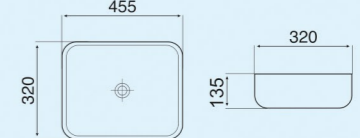

Size : 455x320x135mm
Above counter mounter