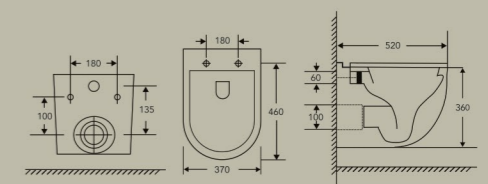

KWH-03

Nano Glaze Technology
Flushing System : Rimless
Size : 520x360x410mm
P-Trap : 180mm

KWH-04

Nano Glaze Technology
Flushing System : Rimless
Size : 510x355x370mm
P-Trap : 180mm

KWH-08

Flushing System : Rimless
Size : 520x370x360mm
P-Trap : 180mm