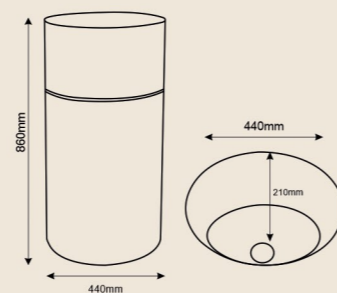

Artificial Stand Basin

EQAS-054
Size : 400x400x860mm

Artificial Stand Basin

EQAS-058
Size : 440x440x860mm

EQAS-056
Size : 440x440x860mm