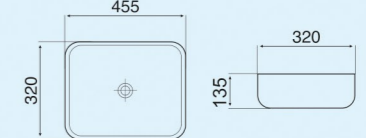

Size : 455x320x135mm
Above counter mounter