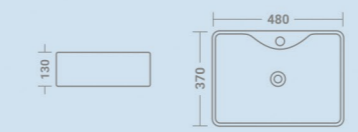

EQTT : 558 Glossy Black & Rose Gold
Size : 360x250x120mm