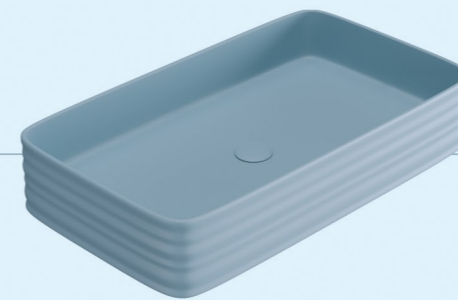

Size : 500x365x350mm
P-Trap : 180mm roughing-in

Matt Collection
Wall Hung & Table Top Basin

HARMONY BLUE-1

Size : 550x375x140mm
Above counter mounter

HARMONY BLUE-2

Size : 550x420x140mm
Above counter mounter