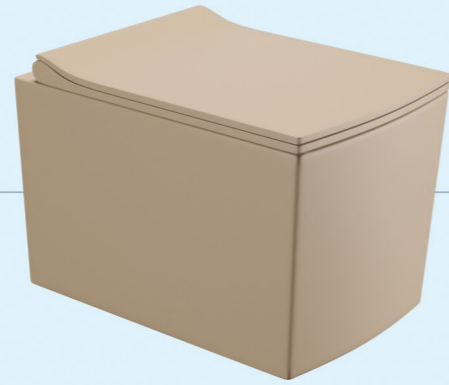

S2 KHAKHI

Size : 510x350x360mm
P-Trap : 180mm roughing-in