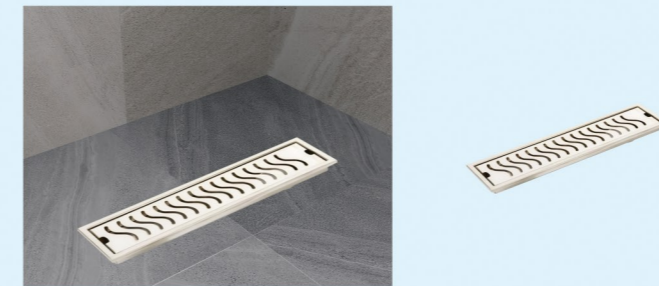

Thickness : Base 1.2mm, **Plate :** 1.5mm
Flow Rate : 50-70 Liters/Minute
Drainage Direction : Center/Side

EUROQO **CHANNEL - S** FLOOR DRAINER

CODE	SIZE			Weight (GMS)
	MM	CM	INCH	
307	110x300	11x30	4"x12"	750
308	110x450	11x45	4"x18"	1050
309	110x600	11x60	4"x24"	1350
310	110x750	11x75	4"x30"	1800
311	110x900	11x90	4"x35"	2300
312	110x1200	11x120	4"x47"	2700