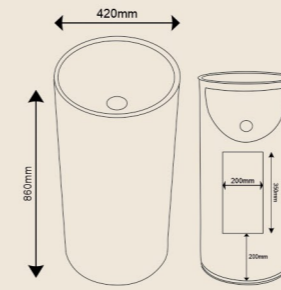

Artificial Stand Basin

Artificial Stand Basin

EQAS-071
Size : 420x420x860mm