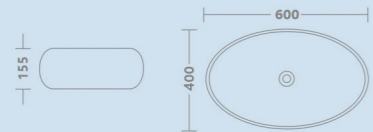

EQTT : 540 Glossy Rose Gold
Size : 400x300x145mm