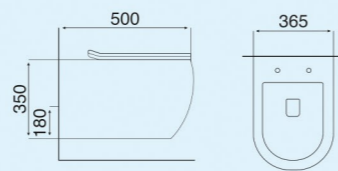

S2 WALNUT BROWN

Size : 510x350x360mm
P-Trap : 180mm roughing-in

S1 WALNUT BROWN

Size : 520x360x365mm
P-Trap : 180mm roughing-in

R2 WALNUT BROWN

Size : 500x365x350mm
P-Trap : 180mm roughing-in

Matt Collection
Wall Hung & Table Top Basin

WALNUT BROWN-1

Size : 550x375x140mm
Above counter mounter

WALNUT BROWN-2

Size : 550x420x140mm
Above counter mounter

WALNUT BROWN-3

Size : 660x380x120mm
Above counter mounter

WALNUT BROWN-4

Size : 455x320x135mm
Above counter mounter