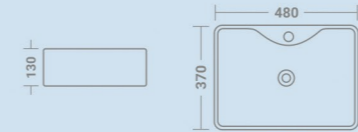

EQTT : 550 Glossy Gold
Size : 480x370x130mm