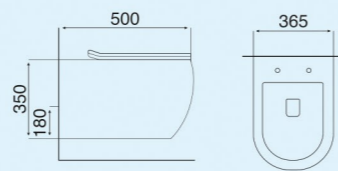

PINE BLUE-2

Size : 550x420x140mm
Above counter mounter

PINE BLUE-3

Size : 660x380x120mm
Above counter mounter

PINE BLUE-4

Size : 455x320x135mm
Above counter mounter

Matt Collection
Wall Hung & Table Top Basin

R1 KHAKHI

Size : 480x370x370mm
P-Trap : 180mm roughing-in

S2 KHAKHI

Size : 510x350x360mm
P-Trap : 180mm roughing-in

S1 KHAKHI

Size : 520x360x365mm
P-Trap : 180mm roughing-in

R2 KHAKHI

Size : 500x365x350mm
P-Trap : 180mm roughing-in

Matt Collection
Wall Hung & Table Top Basin

KHAKHI-1

Size : 550x375x140mm
Above counter mounter

KHAKHI-2

Size : 550x420x140mm
Above counter mounter

KHAKHI-3

Size : 660x380x120mm
Above counter mounter

KHAKHI-4