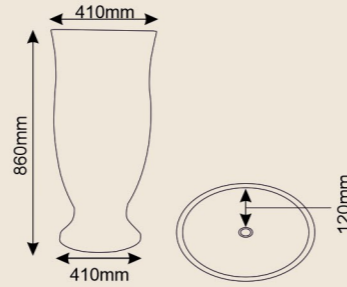

Artificial Stand Basin

EQAS-003
Size : 410x410x860mm

Artificial Stand Basin

EQAS-006
Size : 420x420x860mm