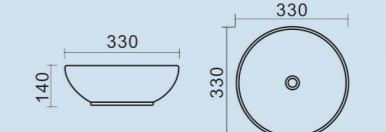

Designer Table Top

Designer Table Top