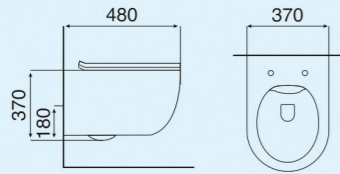

Size : 480x370x370mm
P-Trap : 180mm roughing-in

S2 NAVY BLUE

Size : 510x350x360mm
P-Trap : 180mm roughing-in