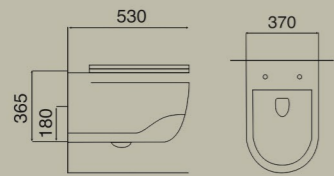

LAVISH S4
Matt Pine Blue (Wall Hung)
Size : 520x340x360mm

LAVISH 4
Matt Pine Blue (Table Top)
Size : 540x350x145mm

KWH - 09
Size : 515x360x360mm

Kollary Series
Wall Hung Toilet

Tornado

Size : 530x365x360mm
P-Trap : 180mm Roughing-in