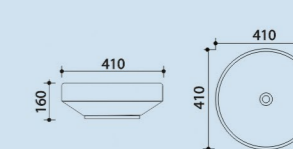

EQTT : 567 Glossy
Size : 385x385x145mm

EQTT : 568 Glossy Sky with Silver
Size : 420x420x150mm

Designer Table Top

EQTT : 569 Glossy Brown with Blue
Size : 420x420x155mm

EQTT : 570 Glossy Brown with Silver Design
Size : 410x410x160mm