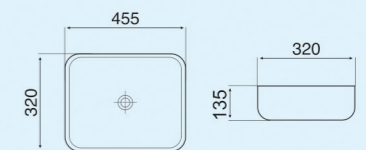

S2 WALNUT BROWN

Size : 510x350x360mm
P-Trap : 180mm roughing-in

S1 WALNUT BROWN

Size : 520x360x365mm
P-Trap : 180mm roughing-in

R2 WALNUT BROWN

Size : 500x365x350mm
P-Trap : 180mm roughing-in

Matt Collection
Wall Hung & Table Top Basin

WALNUT BROWN-1

Size : 550x375x140mm
Above counter mounter

WALNUT BROWN-2

Size : 550x420x140mm
Above counter mounter

WALNUT BROWN-3

Size : 660x380x120mm
Above counter mounter

WALNUT BROWN-4

Size : 455x320x135mm
Above counter mounter

LAVISH S5
Matt Brown (Wall Hung)
Size : 520x340x360mm

LAVISH 5
Matt Brown (Table Top)
Size : 540x350x145mm

MARVELS MARBLE R1
Matt White (Wall Hung)
Size : 535x360x360mm

MARVELS MARBLE 1
Matt White (Table Top)
Size : 530x420x140mm