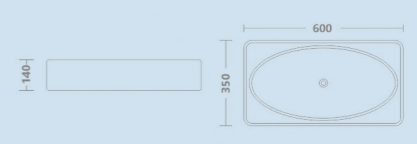

EQTT : 500 Glossy Rose Gold
Size : 360x250x120mm

EQTT : 481 Glossy Gold
Size : 400x300x145mm

EQTT : 482 Glossy Gold
Size : 400x300x145mm

EQTT : 502 Glossy Gold
Size : 600x350x140mm

EQTT : 503 Glossy Gold
Size : 600x350x140mm