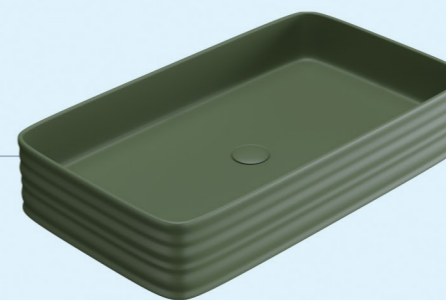

FOREST MINT-3

Size : 660x380x120mm
Above counter mounter