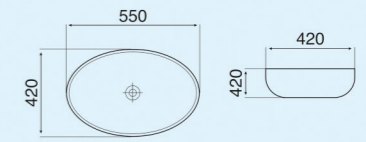

Size : 550x420x140mm
Above counter mounter

CLOUD GRAY-3