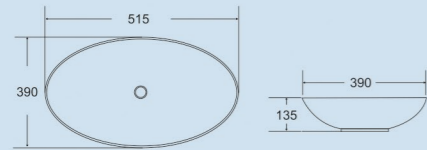

EQP : 1006 Matt Moroccan
Size : 405x405x125mm