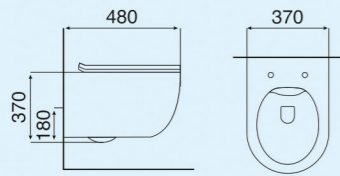

S1 PINE BLUE

Size : 520x360x365mm
P-Trap : 180mm roughing-in

R2 PINE BLUE

Size : 500x365x350mm
P-Trap : 180mm roughing-in

Matt Collection
Wall Hung & Table Top Basin

PINE BLUE-1

Size : 550x375x140mm
Above counter mounter

PINE BLUE-2

Size : 550x420x140mm
Above counter mounter

PINE BLUE-3

Size : 660x380x120mm
Above counter mounter

PINE BLUE-4

Size : 455x320x135mm
Above counter mounter

Matt Collection
Wall Hung & Table Top Basin

R1 KHAKHI

Size : 480x370x370mm
P-Trap : 180mm roughing-in

S2 KHAKHI

Size : 510x350x360mm
P-Trap : 180mm roughing-in

S1 KHAKHI

Size : 520x360x365mm
P-Trap : 180mm roughing-in

R2 KHAKHI

Size : 500x365x350mm
P-Trap : 180mm roughing-in