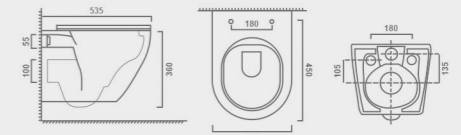

Size : 535x360x360mm

EQWH-038