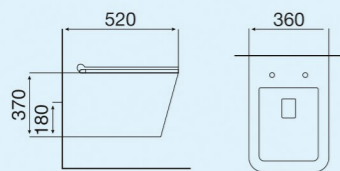

CHARCOAL BLACK-3

Size : 660x380x120mm
Above counter mounter

CHARCOAL BLACK-4

Size : 455x320x135mm
Above counter mounter

Matt Collection
Wall Hung & Table Top Basin

R1 WALNUT BROWN

Size : 480x370x370mm
P-Trap : 180mm roughing-in

S2 WALNUT BROWN

Size : 510x350x360mm
P-Trap : 180mm roughing-in

S1 WALNUT BROWN

Size : 520x360x365mm
P-Trap : 180mm roughing-in

R2 WALNUT BROWN

Size : 500x365x350mm
P-Trap : 180mm roughing-in

Matt Collection
Wall Hung & Table Top Basin