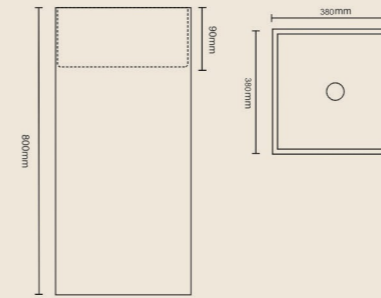

Steel Stand Basin

Steel Stand Basin

EQSS-019 (Rose Gold+Black+Gold)
Sus304 + PVD + Nano Coating
Size : 400x400x850mm