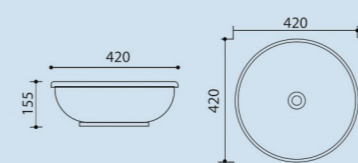

EQTT : 567 Glossy
Size : 385x385x145mm

EQTT : 568 Glossy Sky with Silver
Size : 420x420x150mm

Designer Table Top

EQTT : 569 Glossy Brown with Blue
Size : 420x420x155mm

EQTT : 570 Glossy Brown with Silver Design
Size : 410x410x160mm