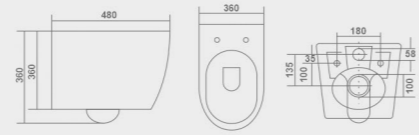

Designer Wall Hung

EQWH-003

Size : 480x360x360mm

EQWH-004

Size : 480x360x360mm

EQWH-010

Size : 480x360x360mm

EQWH-013