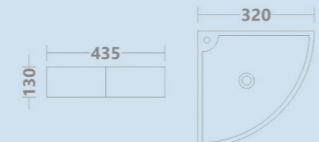

Designer Table Top

Designer Table Top