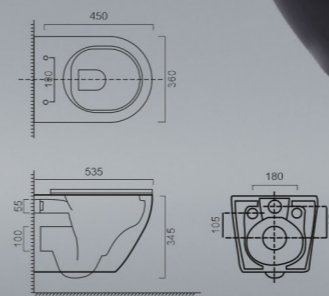

WALNUT BROWN-1

Size : 550x375x140mm
Above counter mounter

WALNUT BROWN-2

Size : 550x420x140mm
Above counter mounter

WALNUT BROWN-3

Size : 660x380x120mm
Above counter mounter

WALNUT BROWN-4

Size : 455x320x135mm
Above counter mounter

LAVISH S5
Matt Brown (Wall Hung)
Size : 520x340x360mm

LAVISH 5
Matt Brown (Table Top)
Size : 540x350x145mm

MARVELS MARBLE R1
Matt White (Wall Hung)
Size : 535x360x360mm

MARVELS MARBLE 1
Matt White (Table Top)
Size : 530x420x140mm

MARVELS MARBLE R2
Matt White (Wall Hung)
Size : 535x360x360mm

MARVELS MARBLE 2
Matt White (Table Top)
Size : 530x420x140mm

MARVELS MARBLE R3
Glossy Black (Wall Hung)
Size : 535x360x360mm

MARVELS MARBLE 3
Glossy Black (Table Top)
Size : 530x420x140mm

MARVELS MARBLE R5
White Craft (Wall Hung)
Size : 535x360x360mm

MARVELS MARBLE 5
White Craft (Table Top)
Size : 455x340x160mm

MARVELS MARBLE R4
Marble Pattern (Wall Hung)
Size : 485x365x370mm

MARVELS MARBLE 4
Marble Pattern (Table Top)
Size : 515x390x135mm