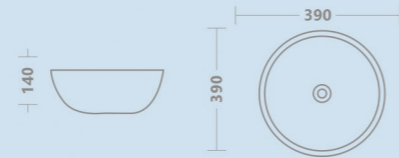

EQTT : 510 Glossy
Size : 390x390x140mm