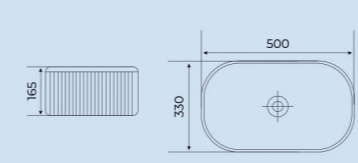

EQTT : 583 Glossy Black
Size : 500x330x165mm