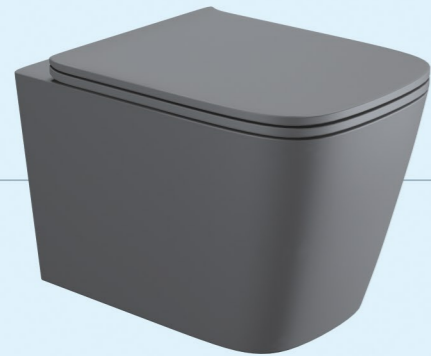

NAVY BLUE-3

Size : 660x380x120mm
Above counter mounter

NAVY BLUE-4

Size : 455x320x135mm
Above counter mounter

Matt Collection
Wall Hung & Table Top Basin

R1 CLOUD GRAY

Size : 480x370x370mm
P-Trap : 180mm roughing-in

S2 CLOUD GRAY

Size : 510x350x360mm
P-Trap : 180mm roughing-in

S1 CLOUD GRAY

Size : 520x360x365mm
P-Trap : 180mm roughing-in

R2 CLOUD GRAY

Size : 500x365x350mm
P-Trap : 180mm roughing-in

Matt Collection
Wall Hung & Table Top Basin