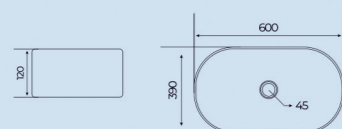

EQTT : 589 Glossy Grey
Size : 815x410x135mm