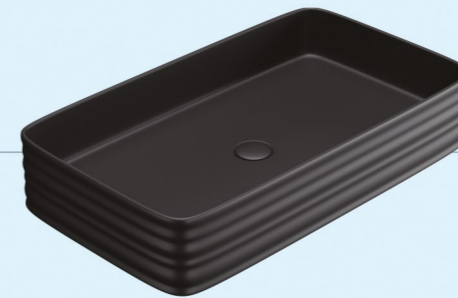

Matt Collection
Wall Hung & Table Top Basin

R1 CHARCOAL BLACK

Size : 480x370x370mm
P-Trap : 180mm roughing-in

S2 CHARCOAL BLACK

Size : 510x350x360mm
P-Trap : 180mm roughing-in

S1 CHARCOAL BLACK

Size : 520x360x365mm
P-Trap : 180mm roughing-in

R2 CHARCOAL BLACK

Size : 500x365x350mm
P-Trap : 180mm roughing-in

Matt Collection
Wall Hung & Table Top Basin

CHARCOAL BLACK-1

Size : 550x375x140mm
Above counter mounter

CHARCOAL BLACK-2

Size : 550x420x140mm
Above counter mounter