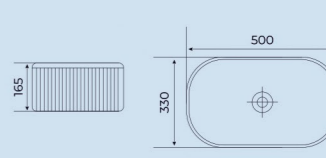

EQTT : 582 Glossy White with Gold Line
Size : 500x330x165mm

EQTT : 583 Glossy Black
Size : 500x330x165mm

EQTT : 584 Matt Gold
Size : 500x330x165mm

EQTT : 585 Matt Rose Gold
Size : 500x330x165mm

Designer Table Top