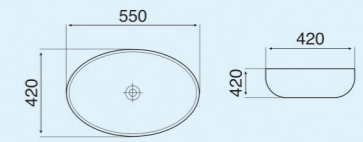

Matt Collection
Wall Hung & Table Top Basin

R1 CHARCOAL BLACK

Size : 480x370x370mm
P-Trap : 180mm roughing-in

S2 CHARCOAL BLACK

Size : 510x350x360mm
P-Trap : 180mm roughing-in

S1 CHARCOAL BLACK

Size : 520x360x365mm
P-Trap : 180mm roughing-in

R2 CHARCOAL BLACK

Size : 500x365x350mm
P-Trap : 180mm roughing-in

Matt Collection
Wall Hung & Table Top Basin

CHARCOAL BLACK-1

Size : 550x375x140mm
Above counter mounter

CHARCOAL BLACK-2

Size : 550x420x140mm
Above counter mounter