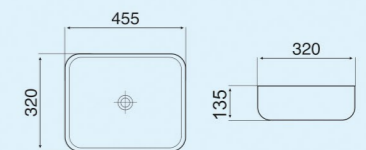

R1 HARMONY BLUE

Size : 480x370x370mm
P-Trap : 180mm roughing-in

S2 HARMONY BLUE

Size : 510x350x360mm
P-Trap : 180mm roughing-in

S1 HARMONY BLUE

Size : 520x360x365mm
P-Trap : 180mm roughing-in

R2 HARMONY BLUE

Size : 500x365x350mm
P-Trap : 180mm roughing-in

Matt Collection
Wall Hung & Table Top Basin

HARMONY BLUE-1

Size : 550x375x140mm
Above counter mounter

HARMONY BLUE-2

Size : 550x420x140mm
Above counter mounter

HARMONY BLUE-3

Size : 660x380x120mm
Above counter mounter

HARMONY BLUE-4

Size : 455x320x135mm
Above counter mounter

Matt Collection
Wall Hung & Table Top Basin

R1 PEACH

Size : 480x370x370mm
P-Trap : 180mm roughing-in