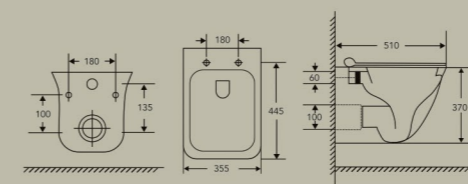

Nano Glaze Technology
Flushing System : Rimless
Size : 510x355x370mm
P-Trap : 180mm

KWH-08