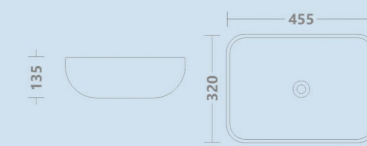

Designer Table Top

Designer Table Top