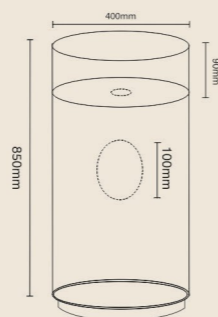

EQSS-014 (Gold)
Sus304 + PVD + Nano Coating
Size : 400x400x850mm