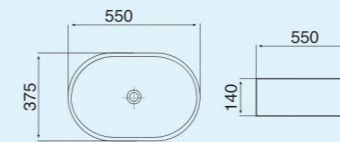

HARMONY BLUE-3

Size : 660x380x120mm
Above counter mounter

HARMONY BLUE-4

Size : 455x320x135mm
Above counter mounter

Matt Collection
Wall Hung & Table Top Basin

R1 PEACH

Size : 480x370x370mm
P-Trap : 180mm roughing-in

S2 PEACH

Size : 510x350x360mm
P-Trap : 180mm roughing-in

S1 PEACH

Size : 520x360x365mm
P-Trap : 180mm roughing-in

R2 PEACH

Size : 500x365x350mm
P-Trap : 180mm roughing-in

Matt Collection
Wall Hung & Table Top Basin

PEACH-1

Size : 550x375x140mm
Above counter mounter

PEACH-2

Size : 550x420x140mm
Above counter mounter

PEACH-3

Size : 660x380x120mm
Above counter mounter

PEACH-4

Size : 455x320x135mm
Above counter mounter