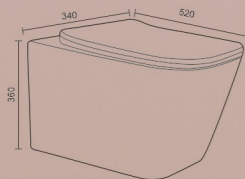

S2 WALNUT BROWN

Size : 510x350x360mm
P-Trap : 180mm roughing-in

S1 WALNUT BROWN

Size : 520x360x365mm
P-Trap : 180mm roughing-in

R2 WALNUT BROWN

Size : 500x365x350mm
P-Trap : 180mm roughing-in

Matt Collection
Wall Hung & Table Top Basin

WALNUT BROWN-1

Size : 550x375x140mm
Above counter mounter

WALNUT BROWN-2

Size : 550x420x140mm
Above counter mounter

WALNUT BROWN-3

Size : 660x380x120mm
Above counter mounter

WALNUT BROWN-4

Size : 455x320x135mm
Above counter mounter

LAVISH S5
Matt Brown (Wall Hung)
Size : 520x340x360mm

LAVISH 5
Matt Brown (Table Top)
Size : 540x350x145mm

MARVELS MARBLE R1
Matt White (Wall Hung)
Size : 535x360x360mm

MARVELS MARBLE 1
Matt White (Table Top)
Size : 530x420x140mm

MARVELS MARBLE R2
Matt White (Wall Hung)
Size : 535x360x360mm

MARVELS MARBLE 2
Matt White (Table Top)
Size : 530x420x140mm

MARVELS MARBLE R3
Glossy Black (Wall Hung)
Size : 535x360x360mm

MARVELS MARBLE 3
Glossy Black (Table Top)
Size : 530x420x140mm