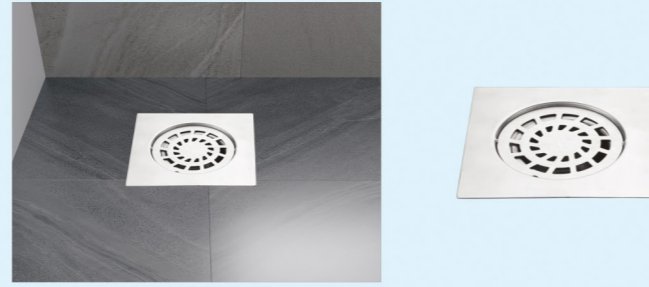

Thickness : Base 1.2mm, **Plate :** 1.5mm
Flow Rate : 50-70 Liters/Minute
Drainage Direction : Center

EUROQO **ALEX** FLOOR DRAINER

CODE	SIZE			Weight (GMS)
	MM	CM	INCH	
112	127x127	12.7x12.7	5"x5"	140
113	150x150	15x15	6"x6"	200