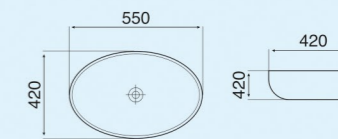

Size : 550x420x140mm
Above counter mounter

FOREST MINT-3