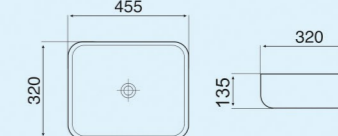

S1 FOREST MINT

Size : 520x360x365mm
P-Trap : 180mm roughing-in

R2 FOREST MINT

Size : 500x365x350mm
P-Trap : 180mm roughing-in

Matt Collection
Wall Hung & Table Top Basin

FOREST MINT-1

Size : 550x375x140mm
Above counter mounter

FOREST MINT-2

Size : 550x420x140mm
Above counter mounter

FOREST MINT-3

Size : 660x380x120mm
Above counter mounter

FOREST MINT-4

Size : 455x320x135mm
Above counter mounter

Matt Collection
Wall Hung & Table Top Basin

R1 HARMONY BLUE

Size : 480x370x370mm
P-Trap : 180mm roughing-in

S2 HARMONY BLUE

Size : 510x350x360mm
P-Trap : 180mm roughing-in

S1 HARMONY BLUE

Size : 520x360x365mm
P-Trap : 180mm roughing-in

R2 HARMONY BLUE