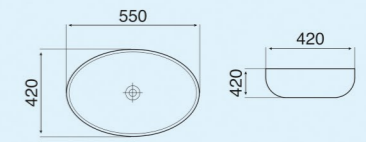

S2 WALNUT BROWN

Size : 510x350x360mm
P-Trap : 180mm roughing-in

S1 WALNUT BROWN

Size : 520x360x365mm
P-Trap : 180mm roughing-in

R2 WALNUT BROWN

Size : 500x365x350mm
P-Trap : 180mm roughing-in

Matt Collection
Wall Hung & Table Top Basin

WALNUT BROWN-1

Size : 550x375x140mm
Above counter mounter

WALNUT BROWN-2

Size : 550x420x140mm
Above counter mounter

WALNUT BROWN-3

Size : 660x380x120mm
Above counter mounter

WALNUT BROWN-4

Size : 455x320x135mm
Above counter mounter