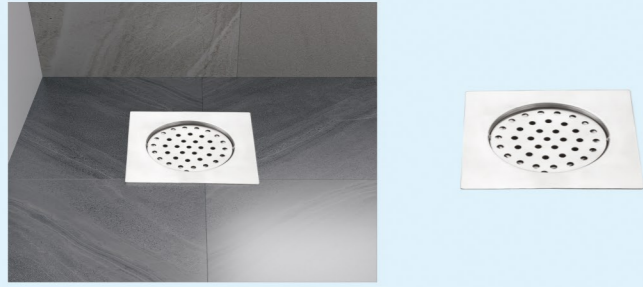

304 Stainless Steel Premium Floor Drainer

Thickness : Base 1.2mm, **Plate :** 1.5mm
Flow Rate : 50-70 Liters/Minute
Drainage Direction : Center

EUROQO **LEO** FLOOR DRAINER

CODE	SIZE			Weight (GMS)
	MM	CM	INCH	
110	127x127	12.7x12.7	5"x5"	140
111	150x150	15x15	6"x6"	200