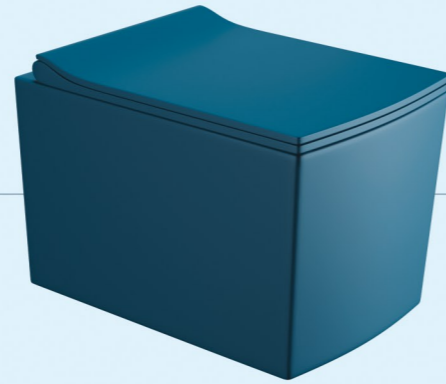

S2 PINE BLUE

Size : 510x350x360mm
P-Trap : 180mm roughing-in