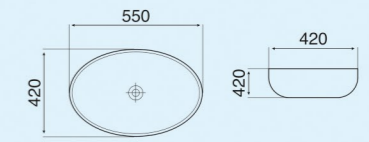

S1 PINE BLUE

Size : 520x360x365mm
P-Trap : 180mm roughing-in

R2 PINE BLUE

Size : 500x365x350mm
P-Trap : 180mm roughing-in

Matt Collection
Wall Hung & Table Top Basin

PINE BLUE-1

Size : 550x375x140mm
Above counter mounter

PINE BLUE-2

Size : 550x420x140mm
Above counter mounter

PINE BLUE-3

Size : 660x380x120mm
Above counter mounter

PINE BLUE-4

Size : 455x320x135mm
Above counter mounter

Matt Collection
Wall Hung & Table Top Basin

R1 KHAKHI

Size : 480x370x370mm
P-Trap : 180mm roughing-in

S2 KHAKHI

Size : 510x350x360mm
P-Trap : 180mm roughing-in

S1 KHAKHI

Size : 520x360x365mm
P-Trap : 180mm roughing-in

R2 KHAKHI

Size : 500x365x350mm
P-Trap : 180mm roughing-in