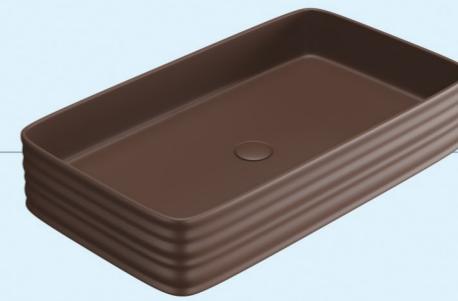

WALNUT BROWN-3

Size : 660x380x120mm
Above counter mounter