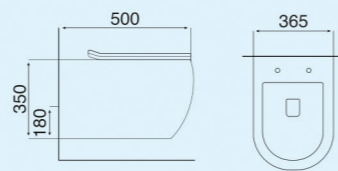

MELODY

"The art of subtle sophistication,
Matt Designs that inspire serenity."

Matt Collection
Wall Hung & Table Top Basin

R1 PINE BLUE

Size : 480x370x370mm
P-Trap : 180mm roughing-in

S2 PINE BLUE

Size : 510x350x360mm
P-Trap : 180mm roughing-in

S1 PINE BLUE

Size : 520x360x365mm
P-Trap : 180mm roughing-in

R2 PINE BLUE

Size : 500x365x350mm
P-Trap : 180mm roughing-in

Matt Collection
Wall Hung & Table Top Basin

PINE BLUE-1

Size : 550x375x140mm
Above counter mounter