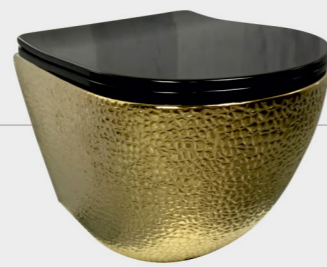

Size : 480x360x360mm

EQWH-007

Size : 480x360x360mm