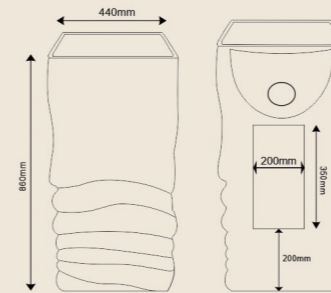

Artificial Stand Basin

Artificial Stand Basin

EQAS-062
Size : 400x400x860mm

EQAS-065
Size : 400x400x860mm