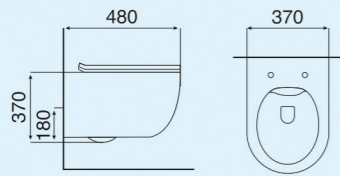

CHARCOAL BLACK-3

Size : 660x380x120mm
Above counter mounter

CHARCOAL BLACK-4

Size : 455x320x135mm
Above counter mounter

Matt Collection
Wall Hung & Table Top Basin

R1 WALNUT BROWN

Size : 480x370x370mm
P-Trap : 180mm roughing-in

S2 WALNUT BROWN

Size : 510x350x360mm
P-Trap : 180mm roughing-in

S1 WALNUT BROWN

Size : 520x360x365mm
P-Trap : 180mm roughing-in

R2 WALNUT BROWN

Size : 500x365x350mm
P-Trap : 180mm roughing-in

Matt Collection
Wall Hung & Table Top Basin