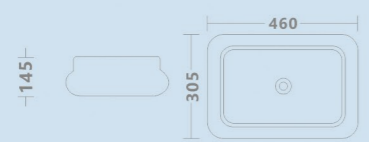

EQTT : 127 Glossy Gold
Size : 435x320x130mm