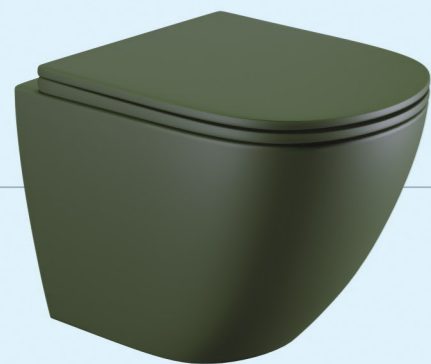

Matt Collection
Wall Hung & Table Top Basin

R1 FOREST MINT

Size : 480x370x370mm
P-Trap : 180mm roughing-in