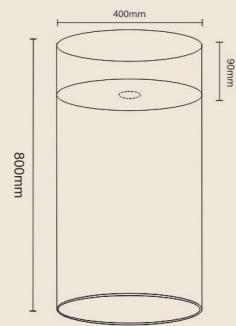

Steel Stand Basin

EQSS-024 (Rose Gold)
Sus304 + PVD + Nano Coating
Size : 400x400x800mm

Steel Table Top Basin