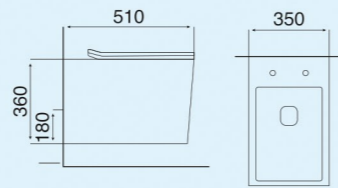

R2 CHARCOAL BLACK

Size : 500x365x350mm
P-Trap : 180mm roughing-in

Matt Collection
Wall Hung & Table Top Basin

CHARCOAL BLACK-1

Size : 550x375x140mm
Above counter mounter

CHARCOAL BLACK-2

Size : 550x420x140mm
Above counter mounter

CHARCOAL BLACK-3

Size : 660x380x120mm
Above counter mounter

CHARCOAL BLACK-4

Size : 455x320x135mm
Above counter mounter

Matt Collection
Wall Hung & Table Top Basin

R1 WALNUT BROWN

Size : 480x370x370mm
P-Trap : 180mm roughing-in

S2 WALNUT BROWN

Size : 510x350x360mm
P-Trap : 180mm roughing-in

S1 WALNUT BROWN

Size : 520x360x365mm
P-Trap : 180mm roughing-in

R2 WALNUT BROWN

Size : 500x365x350mm
P-Trap : 180mm roughing-in

Matt Collection
Wall Hung & Table Top Basin