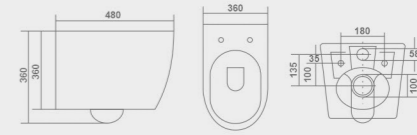

Size : 480x360x360mm

EQWH-006