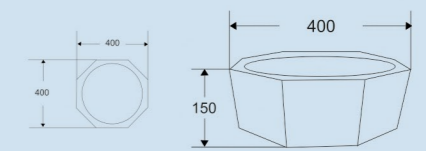

EQP : 1016 Metallic Black
Size : 715x365x130mm

EQP : 1017 Metallic Copper
Size : 715x365x130mm

EQP : 1018 Metallic Bronze
Size : 715x365x130mm

Designer Table Top

EQP : 1019 Black Moroccan
Size : 600x370x145mm

EQP : 1021 Metallic Bronze
Size : 400x400x150mm

EQP : 1022 Black / Metallic Bronze
Size : 420x420x150mm

EQP : 1023 Metallic Bronze
Size : 420x420x150mm

EQP : 1024 Glossy Marble
Size : 515x390x135mm

EQP : 1025 Matt Marble
Size : 515x390x135mm