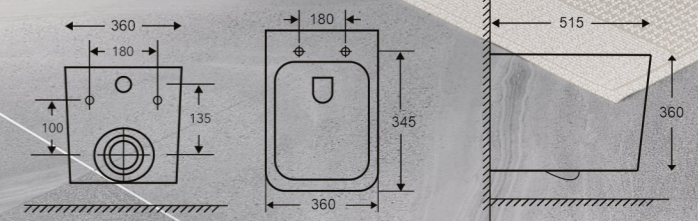

KWH - 09
Size : 515x360x360mm