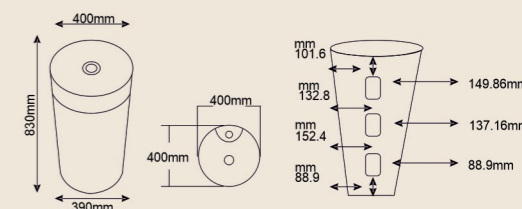

EQAS-091
Glass & Artificial
Size : 450x450x685mm

EQAS-092
Artificial 304 SS Pipes
Size : 440x440x850mm

Ceramic Stand Basin

Ceramic Stand Basin

EQSB-1001
Size : 410x410x830mm

Ceramic Stand Basin

EQSB-1006
Size : 400x390x830mm