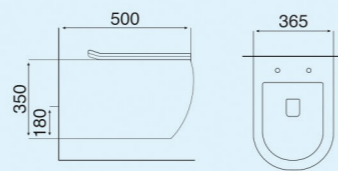

S2 CLOUD GRAY

Size : 510x350x360mm
P-Trap : 180mm roughing-in

S1 CLOUD GRAY

Size : 520x360x365mm
P-Trap : 180mm roughing-in

R2 CLOUD GRAY

Size : 500x365x350mm
P-Trap : 180mm roughing-in

Matt Collection
Wall Hung & Table Top Basin