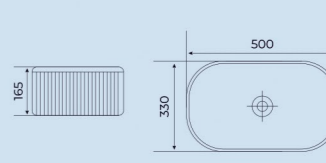

EQTT : 584 Matt Gold
Size : 500x330x165mm