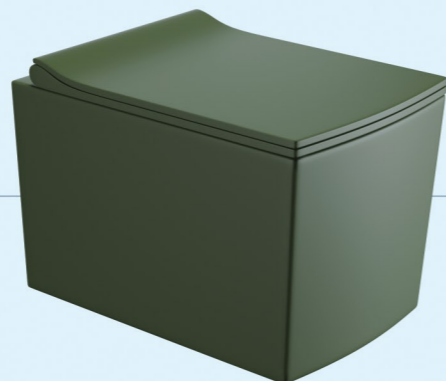

Size : 455x320x135mm
Above counter mounter

Matt Collection
Wall Hung & Table Top Basin

R1 FOREST MINT

Size : 480x370x370mm
P-Trap : 180mm roughing-in

S2 FOREST MINT

Size : 510x350x360mm
P-Trap : 180mm roughing-in