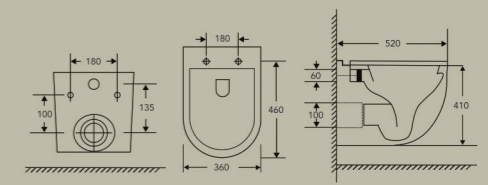

Nano Glaze Technology
Flushing System : Rimless
Size : 520x360x410mm
P-Trap : 180mm

KWH-04