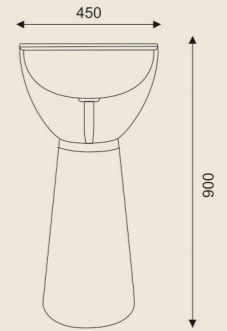

EQAS-087
Regine & Glass
Size : 450x450x900mm

EQAS-088
Glass & Art
Size : 400x400x830mm