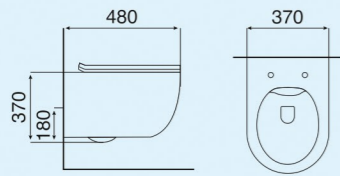

FOREST MINT-2

Size : 550x420x140mm
Above counter mounter

FOREST MINT-3

Size : 660x380x120mm
Above counter mounter

FOREST MINT-4

Size : 455x320x135mm
Above counter mounter

Matt Collection
Wall Hung & Table Top Basin

R1 HARMONY BLUE

Size : 480x370x370mm
P-Trap : 180mm roughing-in

S2 HARMONY BLUE

Size : 510x350x360mm
P-Trap : 180mm roughing-in

S1 HARMONY BLUE

Size : 520x360x365mm
P-Trap : 180mm roughing-in

R2 HARMONY BLUE