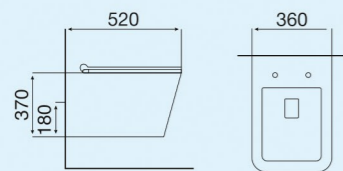

HARMONY BLUE-3

Size : 660x380x120mm
Above counter mounter

HARMONY BLUE-4

Size : 455x320x135mm
Above counter mounter

Matt Collection
Wall Hung & Table Top Basin

R1 PEACH

Size : 480x370x370mm
P-Trap : 180mm roughing-in

S2 PEACH

Size : 510x350x360mm
P-Trap : 180mm roughing-in

S1 PEACH

Size : 520x360x365mm
P-Trap : 180mm roughing-in

R2 PEACH

Size : 500x365x350mm
P-Trap : 180mm roughing-in

Matt Collection
Wall Hung & Table Top Basin