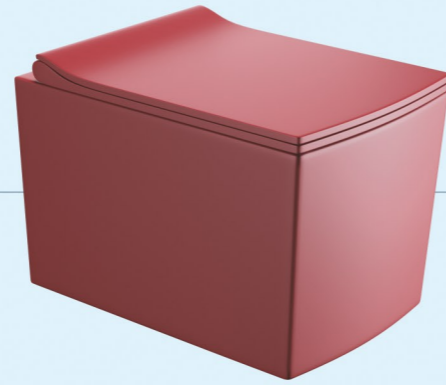

HARMONY BLUE-3

Size : 660x380x120mm
Above counter mounter

HARMONY BLUE-4

Size : 455x320x135mm
Above counter mounter

Matt Collection
Wall Hung & Table Top Basin

R1 PEACH

Size : 480x370x370mm
P-Trap : 180mm roughing-in

S2 PEACH

Size : 510x350x360mm
P-Trap : 180mm roughing-in

S1 PEACH

Size : 520x360x365mm
P-Trap : 180mm roughing-in

R2 PEACH

Size : 500x365x350mm
P-Trap : 180mm roughing-in

Matt Collection
Wall Hung & Table Top Basin