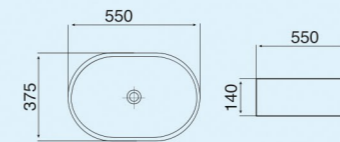

Size : 550x375x140mm
Above counter mounter

KHAKHI-2