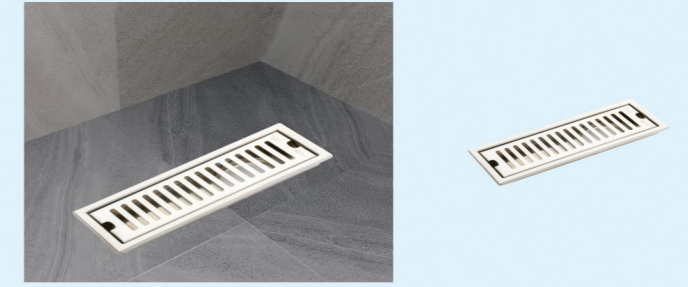

Thickness : Base 1.2mm, **Plate :** 1.5mm
Flow Rate : 50-70 Liters/Minute
Drainage Direction : Center/Side

EUROQO **CHANNEL - C** FLOOR DRAINER

CODE	SIZE			Weight (GMS)
	MM	CM	INCH	
301	110x300	11x30	4"x12"	750
302	110x450	11x45	4"x18"	1050
303	110x600	11x60	4"x24"	1350
304	110x750	11x75	4"x30"	1800
305	110x900	11x90	4"x35"	2300
306	110x1200	11x120	4"x47"	2700