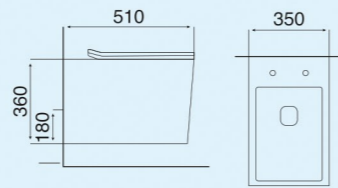

S1 FOREST MINT

Size : 520x360x365mm
P-Trap : 180mm roughing-in

R2 FOREST MINT

Size : 500x365x350mm
P-Trap : 180mm roughing-in

Matt Collection
Wall Hung & Table Top Basin

FOREST MINT-1

Size : 550x375x140mm
Above counter mounter

FOREST MINT-2

Size : 550x420x140mm
Above counter mounter

FOREST MINT-3

Size : 660x380x120mm
Above counter mounter

FOREST MINT-4

Size : 455x320x135mm
Above counter mounter

Matt Collection
Wall Hung & Table Top Basin

R1 HARMONY BLUE

Size : 480x370x370mm
P-Trap : 180mm roughing-in

S2 HARMONY BLUE

Size : 510x350x360mm
P-Trap : 180mm roughing-in

S1 HARMONY BLUE

Size : 520x360x365mm
P-Trap : 180mm roughing-in

R2 HARMONY BLUE