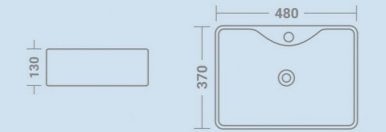

EQTT : 551 Glossy Rose Gold
Size : 480x370x130mm