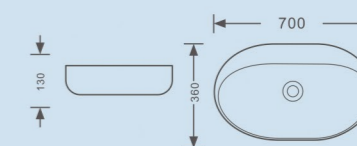

EQTT : 610 Matt Khakhi
Size : 700x360x130mm