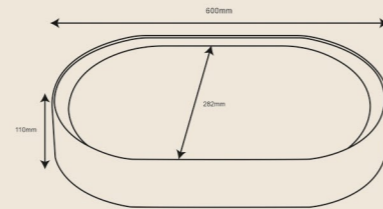

Artificial Table Top Basin

Artificial Table Top Basin