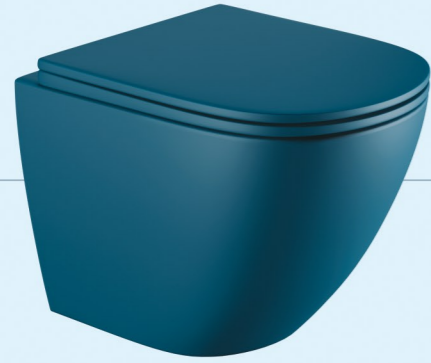

Matt Collection
Wall Hung & Table Top Basin

R1 PINE BLUE

Size : 480x370x370mm
P-Trap : 180mm roughing-in