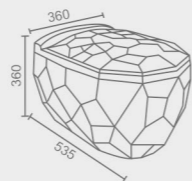

Size : 480x360x360mm

EQWH-008

Size : 480x360x360mm

EQWH-009

Size : 480x360x360mm

EQWH-017

Size : 480x360x360mm

EQWH-019

Size : 480x360x360mm

EQWH-033

Size : 480x360x360mm

EQWH-034

Size : 535x360x360mm

EQWH-035

Size : 535x360x360mm

Designer Wall Hung

EQWH-036

Size : 535x360x360mm

EQWH-037

Size : 535x360x360mm

EQWH-038

Size : 535x360x360mm

EQWH-039

Size : 535x360x360mm