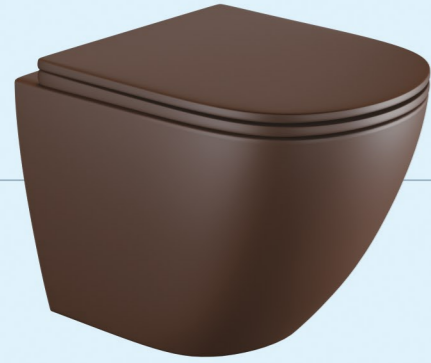

R2 CHARCOAL BLACK

Size : 500x365x350mm
P-Trap : 180mm roughing-in

Matt Collection
Wall Hung & Table Top Basin

CHARCOAL BLACK-1

Size : 550x375x140mm
Above counter mounter

CHARCOAL BLACK-2

Size : 550x420x140mm
Above counter mounter

CHARCOAL BLACK-3

Size : 660x380x120mm
Above counter mounter

CHARCOAL BLACK-4

Size : 455x320x135mm
Above counter mounter

Matt Collection
Wall Hung & Table Top Basin

R1 WALNUT BROWN

Size : 480x370x370mm
P-Trap : 180mm roughing-in

S2 WALNUT BROWN

Size : 510x350x360mm
P-Trap : 180mm roughing-in

S1 WALNUT BROWN

Size : 520x360x365mm
P-Trap : 180mm roughing-in

R2 WALNUT BROWN

Size : 500x365x350mm
P-Trap : 180mm roughing-in

Matt Collection
Wall Hung & Table Top Basin