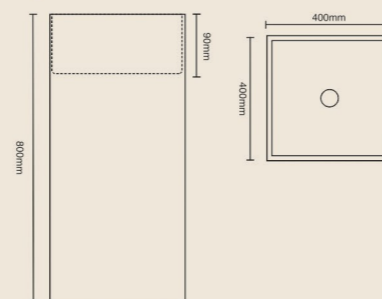

EQSS-020 (Gold)
Sus304 + PVD + Nano Coating,
Thin Rim, Snake Print
Size : 400x400x850mm