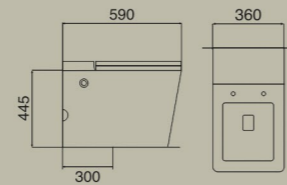

Pluse Tankless Toilet (Floor Mounted)
Size : 590x360x445mm
S-Trap : 300mm Roughing-in

Pulse Toilet