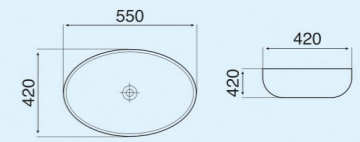

R1 KHAKHI

Size : 480x370x370mm
P-Trap : 180mm roughing-in

S2 KHAKHI

Size : 510x350x360mm
P-Trap : 180mm roughing-in

S1 KHAKHI

Size : 520x360x365mm
P-Trap : 180mm roughing-in

R2 KHAKHI

Size : 500x365x350mm
P-Trap : 180mm roughing-in

Matt Collection
Wall Hung & Table Top Basin

KHAKHI-1

Size : 550x375x140mm
Above counter mounter

KHAKHI-2

Size : 550x420x140mm
Above counter mounter

KHAKHI-3

Size : 660x380x120mm
Above counter mounter

KHAKHI-4