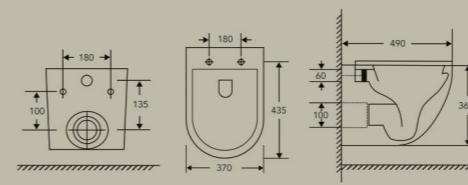

KWH-01

Nano Glaze Technology
Flushing System : Rimless
Size : 530x365x360mm
P-Trap : 180mm

Kollary Series
Wall Hung Toilet

KWH-02

Nano Glaze Technology
Flushing System : New Rimless
Size : 490x370x360mm
P-Trap : 180mm