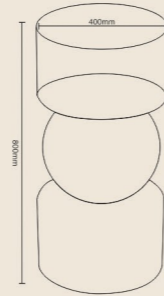

EQSS-024 (Rose Gold)
Sus304 + PVD + Nano Coating
Size : 400x400x800mm