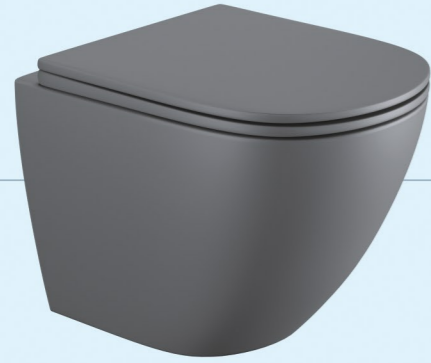

NAVY BLUE-3

Size : 660x380x120mm
Above counter mounter

NAVY BLUE-4

Size : 455x320x135mm
Above counter mounter

Matt Collection
Wall Hung & Table Top Basin

R1 CLOUD GRAY

Size : 480x370x370mm
P-Trap : 180mm roughing-in

S2 CLOUD GRAY

Size : 510x350x360mm
P-Trap : 180mm roughing-in

S1 CLOUD GRAY

Size : 520x360x365mm
P-Trap : 180mm roughing-in

R2 CLOUD GRAY

Size : 500x365x350mm
P-Trap : 180mm roughing-in

Matt Collection
Wall Hung & Table Top Basin