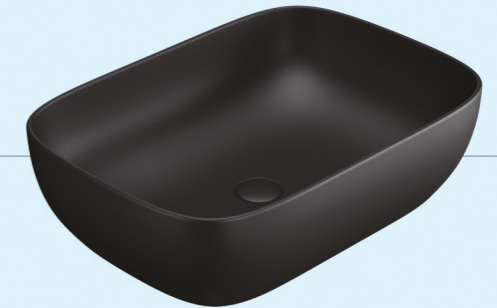

CHARCOAL BLACK-4

Size : 455x320x135mm
Above counter mounter