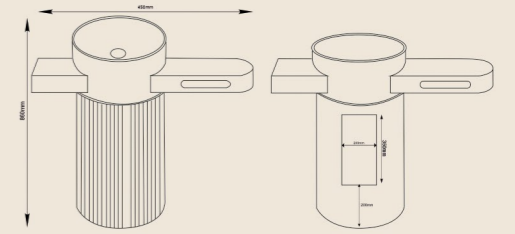

Artificial Stand Basin

Artificial Stand Basin