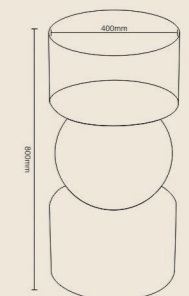

EQSS-023 (Black)
Sus304 + PVD + Nano Coating
Size : 400x400x800mm