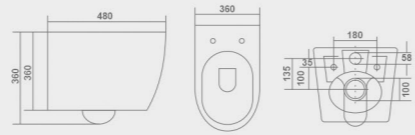

Size : 480x360x360mm

EQWH-034