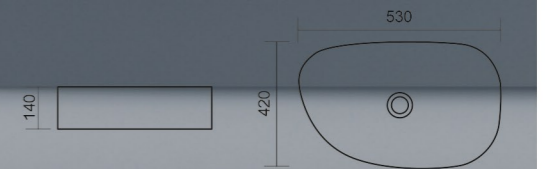

LAVISH S5
Matt Brown (Wall Hung)
Size : 520x340x360mm

LAVISH 5
Matt Brown (Table Top)
Size : 540x350x145mm

MARVELS MARBLE R1
Matt White (Wall Hung)
Size : 535x360x360mm

MARVELS MARBLE 1
Matt White (Table Top)
Size : 530x420x140mm

MARVELS MARBLE R2
Matt White (Wall Hung)
Size : 535x360x360mm

MARVELS MARBLE 2
Matt White (Table Top)
Size : 530x420x140mm

MARVELS MARBLE R3
Glossy Black (Wall Hung)
Size : 535x360x360mm

MARVELS MARBLE 3
Glossy Black (Table Top)
Size : 530x420x140mm