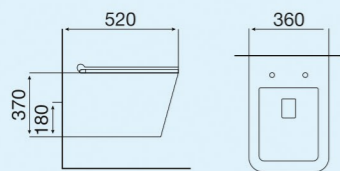

PINE BLUE-2

Size : 550x420x140mm
Above counter mounter

PINE BLUE-3

Size : 660x380x120mm
Above counter mounter

PINE BLUE-4

Size : 455x320x135mm
Above counter mounter

Matt Collection
Wall Hung & Table Top Basin

R1 KHAKHI

Size : 480x370x370mm
P-Trap : 180mm roughing-in

S2 KHAKHI

Size : 510x350x360mm
P-Trap : 180mm roughing-in

S1 KHAKHI

Size : 520x360x365mm
P-Trap : 180mm roughing-in

R2 KHAKHI

Size : 500x365x350mm
P-Trap : 180mm roughing-in