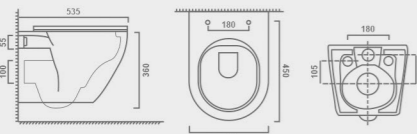

Size : 480x360x360mm

EQWH-033

Size : 480x360x360mm

EQWH-034

Size : 535x360x360mm

EQWH-035

Size : 535x360x360mm

Designer Wall Hung

EQWB-04

Size : 535x360x360mm

CONCREATE : 01
Size : 420x420x150mm

CONCREATE : 02
Size : 500x350x120mm

CONCREATE : 03
Size : 565x370x120mm

CONCREATE : 04
Size : 394x394x120mm

CONCREATE : 05
Size : 390x390x300mm