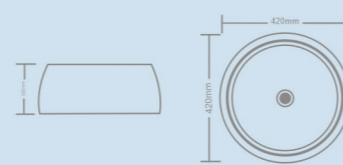

Designer Table Top

Designer Table Top