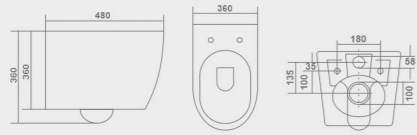

Size : 480x360x360mm

Designer Wall Hung

Designer Wall Hung

EQWH-027

Size : 480x360x360mm

EQWH-028

Size : 480x360x360mm

EQWH-029