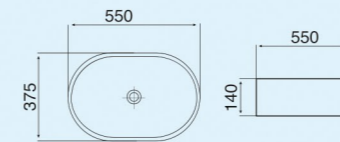

Matt Collection
Wall Hung & Table Top Basin

R1 CHARCOAL BLACK

Size : 480x370x370mm
P-Trap : 180mm roughing-in

S2 CHARCOAL BLACK

Size : 510x350x360mm
P-Trap : 180mm roughing-in

S1 CHARCOAL BLACK

Size : 520x360x365mm
P-Trap : 180mm roughing-in

R2 CHARCOAL BLACK

Size : 500x365x350mm
P-Trap : 180mm roughing-in

Matt Collection
Wall Hung & Table Top Basin

CHARCOAL BLACK-1

Size : 550x375x140mm
Above counter mounter

CHARCOAL BLACK-2

Size : 550x420x140mm
Above counter mounter