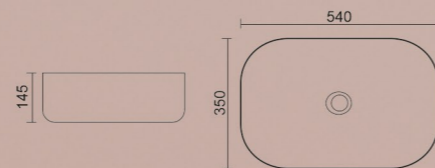

S2 WALNUT BROWN

Size : 510x350x360mm
P-Trap : 180mm roughing-in

S1 WALNUT BROWN

Size : 520x360x365mm
P-Trap : 180mm roughing-in

R2 WALNUT BROWN

Size : 500x365x350mm
P-Trap : 180mm roughing-in

Matt Collection
Wall Hung & Table Top Basin

WALNUT BROWN-1

Size : 550x375x140mm
Above counter mounter

WALNUT BROWN-2

Size : 550x420x140mm
Above counter mounter

WALNUT BROWN-3

Size : 660x380x120mm
Above counter mounter

WALNUT BROWN-4

Size : 455x320x135mm
Above counter mounter

LAVISH S5
Matt Brown (Wall Hung)
Size : 520x340x360mm

LAVISH 5
Matt Brown (Table Top)
Size : 540x350x145mm

MARVELS MARBLE R1
Matt White (Wall Hung)
Size : 535x360x360mm

MARVELS MARBLE 1
Matt White (Table Top)
Size : 530x420x140mm

MARVELS MARBLE R2
Matt White (Wall Hung)
Size : 535x360x360mm

MARVELS MARBLE 2
Matt White (Table Top)
Size : 530x420x140mm

MARVELS MARBLE R3
Glossy Black (Wall Hung)
Size : 535x360x360mm

MARVELS MARBLE 3
Glossy Black (Table Top)
Size : 530x420x140mm