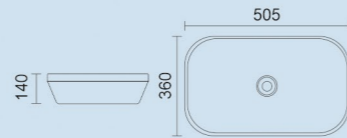

Designer Table Top

Designer Table Top