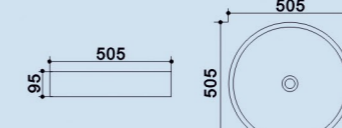

EQTT : 601 Matt Grey
Size : 630x350x130mm