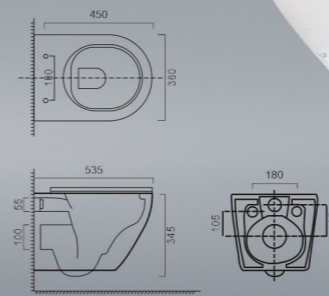

R1 KHAKHI

Size : 480x370x370mm
P-Trap : 180mm roughing-in

S2 KHAKHI

Size : 510x350x360mm
P-Trap : 180mm roughing-in

S1 KHAKHI

Size : 520x360x365mm
P-Trap : 180mm roughing-in

R2 KHAKHI

Size : 500x365x350mm
P-Trap : 180mm roughing-in

WALNUT BROWN-1

Size : 550x375x140mm
Above counter mounter

WALNUT BROWN-2

Size : 550x420x140mm
Above counter mounter

WALNUT BROWN-3

Size : 660x380x120mm
Above counter mounter

WALNUT BROWN-4

Size : 455x320x135mm
Above counter mounter

LAVISH S5
Matt Brown (Wall Hung)
Size : 520x340x360mm

LAVISH 5
Matt Brown (Table Top)
Size : 540x350x145mm

MARVELS MARBLE R1
Matt White (Wall Hung)
Size : 535x360x360mm

MARVELS MARBLE 1
Matt White (Table Top)
Size : 530x420x140mm