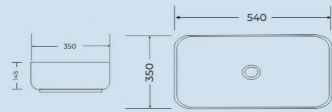

EQTT : 615 Matt Khakhi Paper
Size : 405x405x125mm