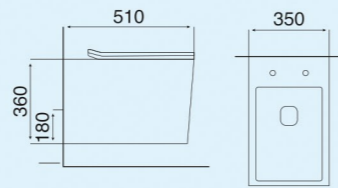

S1 CLOUD GRAY