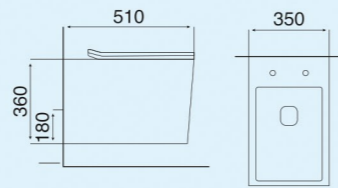

Matt Collection
Wall Hung & Table Top Basin

R1 CHARCOAL BLACK

Size : 480x370x370mm
P-Trap : 180mm roughing-in

S2 CHARCOAL BLACK

Size : 510x350x360mm
P-Trap : 180mm roughing-in

S1 CHARCOAL BLACK

Size : 520x360x365mm
P-Trap : 180mm roughing-in

R2 CHARCOAL BLACK

Size : 500x365x350mm
P-Trap : 180mm roughing-in

Matt Collection
Wall Hung & Table Top Basin

CHARCOAL BLACK-1

Size : 550x375x140mm
Above counter mounter

CHARCOAL BLACK-2

Size : 550x420x140mm
Above counter mounter