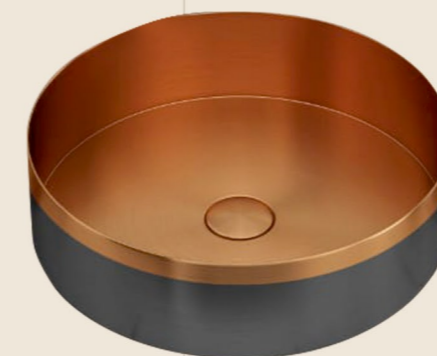

Steel Table Top Basin

Steel Table Top Basin

EQST-010 (Black)
Sus304 + PVD + Nano Coating,
Thin Rim, Snake Print
Size : 480x370x110mm