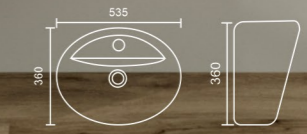

EQWB-04

Size : 535x360x360mm

CONCREATE : 01
Size : 420x420x150mm

CONCREATE : 02
Size : 500x350x120mm

CONCREATE : 03
Size : 565x370x120mm

CONCREATE : 04
Size : 394x394x120mm

CONCREATE : 05
Size : 390x390x300mm