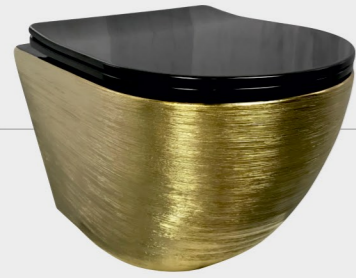

Designer Wall Hung

EQWH-003

Size : 480x360x360mm