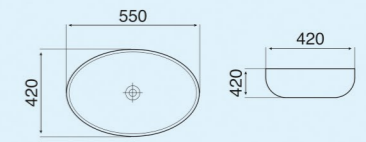

HARMONY BLUE-3

Size : 660x380x120mm
Above counter mounter

HARMONY BLUE-4

Size : 455x320x135mm
Above counter mounter

Matt Collection
Wall Hung & Table Top Basin

R1 PEACH

Size : 480x370x370mm
P-Trap : 180mm roughing-in

S2 PEACH

Size : 510x350x360mm
P-Trap : 180mm roughing-in

S1 PEACH

Size : 520x360x365mm
P-Trap : 180mm roughing-in

R2 PEACH

Size : 500x365x350mm
P-Trap : 180mm roughing-in

Matt Collection
Wall Hung & Table Top Basin

PEACH-1

Size : 550x375x140mm
Above counter mounter

PEACH-2

Size : 550x420x140mm
Above counter mounter

PEACH-3

Size : 660x380x120mm
Above counter mounter

PEACH-4

Size : 455x320x135mm
Above counter mounter