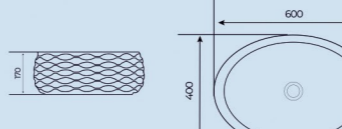

EQTT : 591 Matt Black
Size : 600x400x170mm

Designer Table Top

EQTT : 592 Glossy White with Gold
Size : 600x400x170mm

EQTT : 593 Glossy White with Rose Gold
Size : 600x400x170mm

EQTT : 594 Glossy Black with Gold
Size : 600x400x170mm