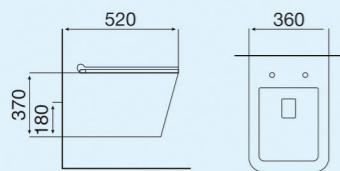

Size : 520x360x365mm
P-Trap : 180mm roughing-in

R2 CLOUD GRAY