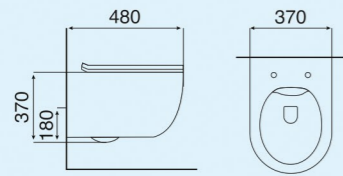

HARMONY BLUE-3

Size : 660x380x120mm
Above counter mounter

HARMONY BLUE-4

Size : 455x320x135mm
Above counter mounter

Matt Collection
Wall Hung & Table Top Basin

R1 PEACH

Size : 480x370x370mm
P-Trap : 180mm roughing-in

S2 PEACH

Size : 510x350x360mm
P-Trap : 180mm roughing-in

S1 PEACH

Size : 520x360x365mm
P-Trap : 180mm roughing-in

R2 PEACH

Size : 500x365x350mm
P-Trap : 180mm roughing-in

Matt Collection
Wall Hung & Table Top Basin