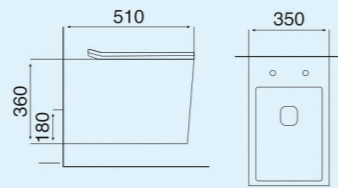

MELODY

"The art of subtle sophistication,
Matt Designs that inspire serenity."

Matt Collection
Wall Hung & Table Top Basin

R1 PINE BLUE

Size : 480x370x370mm
P-Trap : 180mm roughing-in

S2 PINE BLUE

Size : 510x350x360mm
P-Trap : 180mm roughing-in

S1 PINE BLUE

Size : 520x360x365mm
P-Trap : 180mm roughing-in

R2 PINE BLUE

Size : 500x365x350mm
P-Trap : 180mm roughing-in

Matt Collection
Wall Hung & Table Top Basin

PINE BLUE-1

Size : 550x375x140mm
Above counter mounter