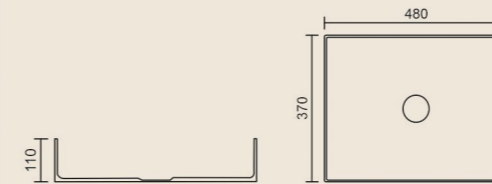

Steel Table Top Basin

Steel Table Top Basin

EQST-009 (Rose Gold)
Sus304 + PVD + Nano Coating,
Thin Rim, Snake Print
Size : 480x370x110mm