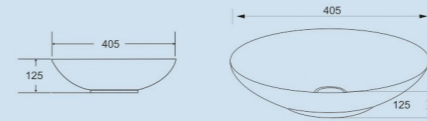

EQP : 1008 Matt Moroccan
Size : 405x405x125mm