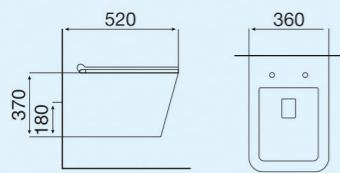

PEACH-1

Size : 550x375x140mm
Above counter mounter

PEACH-2

Size : 550x420x140mm
Above counter mounter

PEACH-3

Size : 660x380x120mm
Above counter mounter

PEACH-4

Size : 455x320x135mm
Above counter mounter

Matt Collection
Wall Hung & Table Top Basin

R1 NAVY BLUE

Size : 480x370x370mm
P-Trap : 180mm roughing-in

S2 NAVY BLUE

Size : 510x350x360mm
P-Trap : 180mm roughing-in

S1 NAVY BLUE

Size : 520x360x365mm
P-Trap : 180mm roughing-in