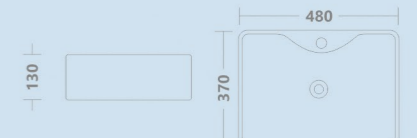

Designer Table Top

Designer Table Top