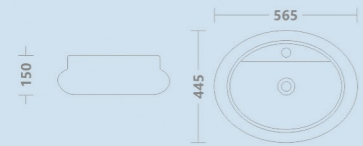

EQTT : 222 Glossy Silver
Size : 480x370x130mm