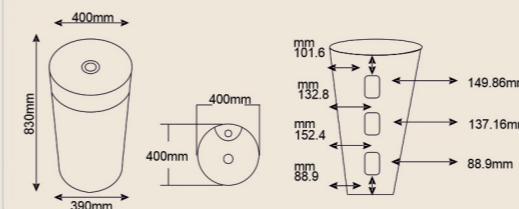

Ceramic Stand Basin

EQSB-1001
Size : 410x410x830mm

Ceramic Stand Basin

EQSB-1006
Size : 400x390x830mm

EQSB-1002
Size : 410x410x830mm

EQSB-1007
Size : 400x390x830mm

EQSB-1008
Size : 400x390x830mm