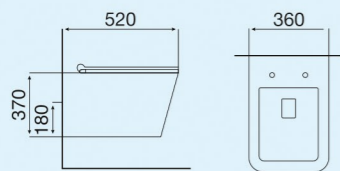

Matt Collection
Wall Hung & Table Top Basin

R1 CHARCOAL BLACK

Size : 480x370x370mm
P-Trap : 180mm roughing-in

S2 CHARCOAL BLACK

Size : 510x350x360mm
P-Trap : 180mm roughing-in

S1 CHARCOAL BLACK

Size : 520x360x365mm
P-Trap : 180mm roughing-in