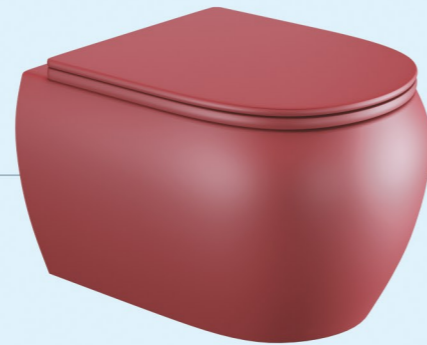

HARMONY BLUE-3

Size : 660x380x120mm
Above counter mounter

HARMONY BLUE-4

Size : 455x320x135mm
Above counter mounter

Matt Collection
Wall Hung & Table Top Basin

R1 PEACH

Size : 480x370x370mm
P-Trap : 180mm roughing-in

S2 PEACH

Size : 510x350x360mm
P-Trap : 180mm roughing-in

S1 PEACH

Size : 520x360x365mm
P-Trap : 180mm roughing-in

R2 PEACH

Size : 500x365x350mm
P-Trap : 180mm roughing-in

Matt Collection
Wall Hung & Table Top Basin