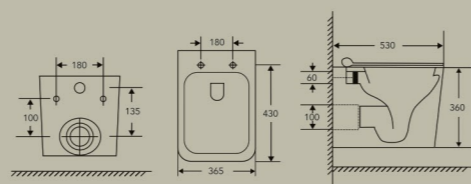

Nano Glaze Technology
Flushing System : Rimless
Size : 530x365x360mm
P-Trap : 180mm