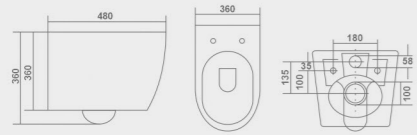

Size : 480x360x360mm

EQWH-033