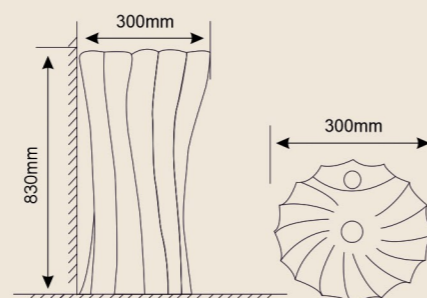

EQSB-1005
Size : 300x300x830mm

EQSB-1008
Size : 400x390x830mm