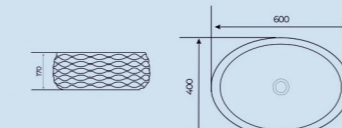

EQTT : 593 Glossy White with Rose Gold
Size : 600x400x170mm