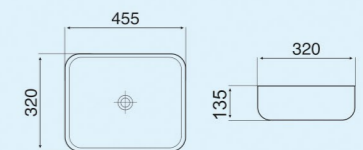

Size : 455x320x135mm
Above counter mounter