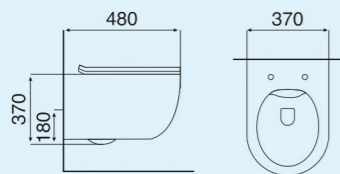

R1 KHAKHI

Size : 480x370x370mm
P-Trap : 180mm roughing-in

S2 KHAKHI

Size : 510x350x360mm
P-Trap : 180mm roughing-in

S1 KHAKHI

Size : 520x360x365mm
P-Trap : 180mm roughing-in

R2 KHAKHI

Size : 500x365x350mm
P-Trap : 180mm roughing-in

Size : 455x320x135mm
Above counter mounter

Matt Collection
Wall Hung & Table Top Basin

R1 FOREST MINT

Size : 480x370x370mm
P-Trap : 180mm roughing-in

S2 FOREST MINT

Size : 510x350x360mm
P-Trap : 180mm roughing-in

S1 FOREST MINT

Size : 520x360x365mm
P-Trap : 180mm roughing-in

R2 FOREST MINT

Size : 500x365x350mm
P-Trap : 180mm roughing-in

Matt Collection
Wall Hung & Table Top Basin

FOREST MINT-1

Size : 550x375x140mm
Above counter mounter