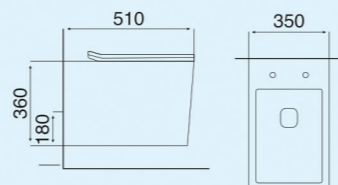

Matt Collection
Wall Hung & Table Top Basin

KHAKHI-1

Size : 550x375x140mm
Above counter mounter

KHAKHI-2

Size : 550x420x140mm
Above counter mounter

KHAKHI-3

Size : 660x380x120mm
Above counter mounter

KHAKHI-4

Size : 455x320x135mm
Above counter mounter

Matt Collection
Wall Hung & Table Top Basin

R1 FOREST MINT

Size : 480x370x370mm
P-Trap : 180mm roughing-in

S2 FOREST MINT

Size : 510x350x360mm
P-Trap : 180mm roughing-in

S1 FOREST MINT

Size : 520x360x365mm
P-Trap : 180mm roughing-in

R2 FOREST MINT

Size : 500x365x350mm
P-Trap : 180mm roughing-in

Matt Collection
Wall Hung & Table Top Basin

FOREST MINT-1

Size : 550x375x140mm
Above counter mounter