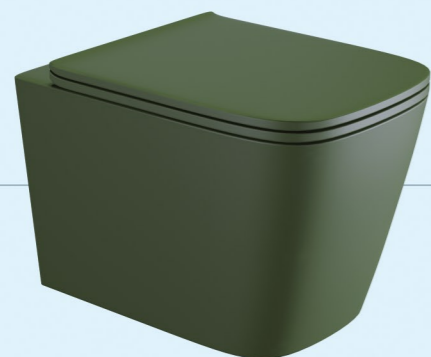

Size : 455x320x135mm
Above counter mounter

Matt Collection
Wall Hung & Table Top Basin

R1 FOREST MINT

Size : 480x370x370mm
P-Trap : 180mm roughing-in

S2 FOREST MINT

Size : 510x350x360mm
P-Trap : 180mm roughing-in