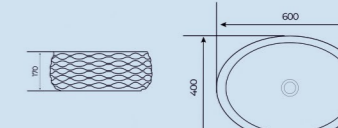

EQTT : 594 Glossy Black with Gold
Size : 600x400x170mm