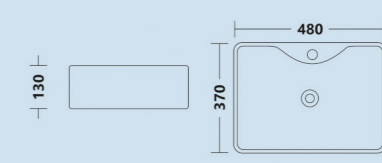

Designer Table Top

Designer Table Top