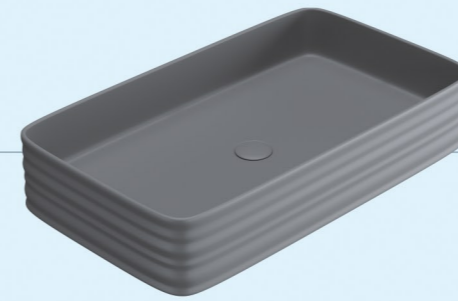

S2 CLOUD GRAY

Size : 510x350x360mm
P-Trap : 180mm roughing-in

S1 CLOUD GRAY

Size : 520x360x365mm
P-Trap : 180mm roughing-in

R2 CLOUD GRAY

Size : 500x365x350mm
P-Trap : 180mm roughing-in

Matt Collection
Wall Hung & Table Top Basin

CLOUD GRAY-1

Size : 550x375x140mm
Above counter mounter

CLOUD GRAY-2

Size : 550x420x140mm
Above counter mounter

CLOUD GRAY-3

Size : 660x380x120mm
Above counter mounter

CLOUD GRAY-4

Size : 455x320x135mm
Above counter mounter