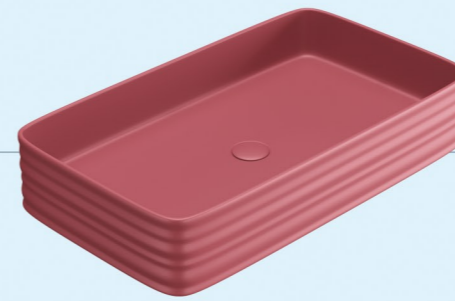

S2 PEACH

Size : 510x350x360mm
P-Trap : 180mm roughing-in

S1 PEACH

Size : 520x360x365mm
P-Trap : 180mm roughing-in

R2 PEACH

Size : 500x365x350mm
P-Trap : 180mm roughing-in

Matt Collection
Wall Hung & Table Top Basin

PEACH-1

Size : 550x375x140mm
Above counter mounter

PEACH-2

Size : 550x420x140mm
Above counter mounter

PEACH-3

Size : 660x380x120mm
Above counter mounter

PEACH-4

Size : 455x320x135mm
Above counter mounter