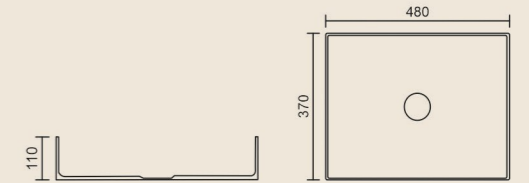

EQST-009 (Rose Gold)
Sus304 + PVD + Nano Coating,
Thin Rim, Snake Print
Size : 480x370x110mm