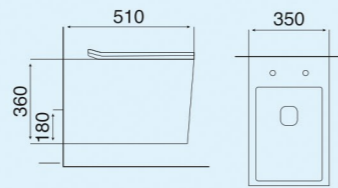

HARMONY BLUE-3

Size : 660x380x120mm
Above counter mounter

HARMONY BLUE-4

Size : 455x320x135mm
Above counter mounter

Matt Collection
Wall Hung & Table Top Basin

R1 PEACH

Size : 480x370x370mm
P-Trap : 180mm roughing-in

S2 PEACH

Size : 510x350x360mm
P-Trap : 180mm roughing-in

S1 PEACH

Size : 520x360x365mm
P-Trap : 180mm roughing-in

R2 PEACH

Size : 500x365x350mm
P-Trap : 180mm roughing-in

Matt Collection
Wall Hung & Table Top Basin