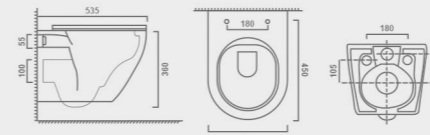

Size : 535x360x360mm

EQWH-037