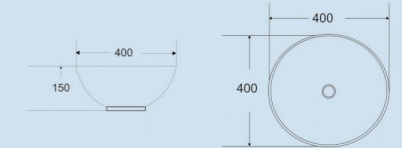

EQP : 1022 Black / Metallic Bronze
Size : 420x420x150mm