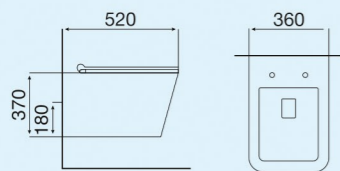

R1 HARMONY BLUE

Size : 480x370x370mm
P-Trap : 180mm roughing-in

S2 HARMONY BLUE

Size : 510x350x360mm
P-Trap : 180mm roughing-in

S1 HARMONY BLUE

Size : 520x360x365mm
P-Trap : 180mm roughing-in

R2 HARMONY BLUE