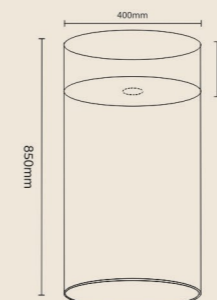

Steel Stand Basin

Steel Stand Basin

EQSS-013 (Black)
Sus304 + PVD + Nano Coating
Size : 400x400x850mm