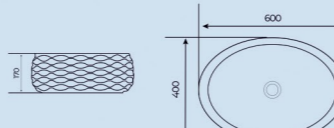

Designer Table Top

Designer Table Top