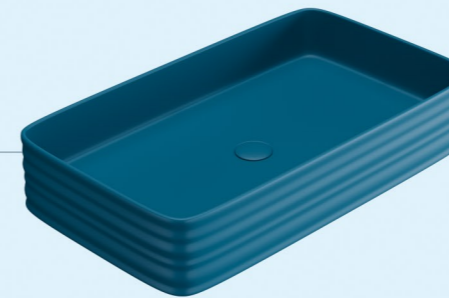

PINE BLUE-3

Size : 660x380x120mm
Above counter mounter