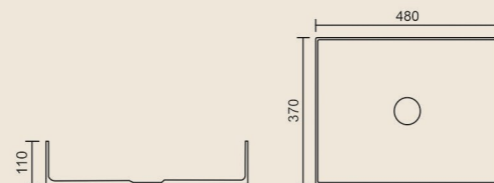

EQST-008 (Gold)
Sus304 + PVD + Nano Coating
Thin Rim, Snake Print
Size : 480x370x110mm

EQAT-01
Size : 440x440x280mm