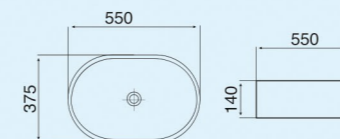

S1 FOREST MINT

Size : 520x360x365mm
P-Trap : 180mm roughing-in

R2 FOREST MINT

Size : 500x365x350mm
P-Trap : 180mm roughing-in

Matt Collection
Wall Hung & Table Top Basin

FOREST MINT-1

Size : 550x375x140mm
Above counter mounter