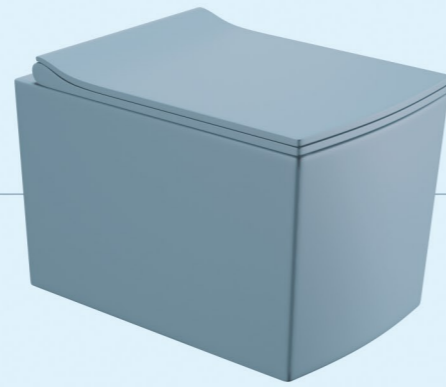

S2 HARMONY BLUE

Size : 510x350x360mm
P-Trap : 180mm roughing-in