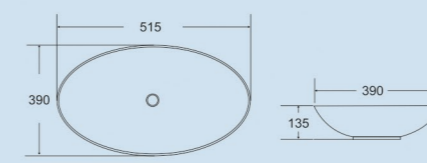

EQP : 1016 Metallic Black
Size : 715x365x130mm

EQP : 1017 Metallic Copper
Size : 715x365x130mm

EQP : 1018 Metallic Bronze
Size : 715x365x130mm

Designer Table Top

EQP : 1019 Black Moroccan
Size : 600x370x145mm

EQP : 1021 Metallic Bronze
Size : 400x400x150mm

EQP : 1022 Black / Metallic Bronze
Size : 420x420x150mm

EQP : 1023 Metallic Bronze
Size : 420x420x150mm

EQP : 1024 Glossy Marble
Size : 515x390x135mm

EQP : 1025 Matt Marble
Size : 515x390x135mm