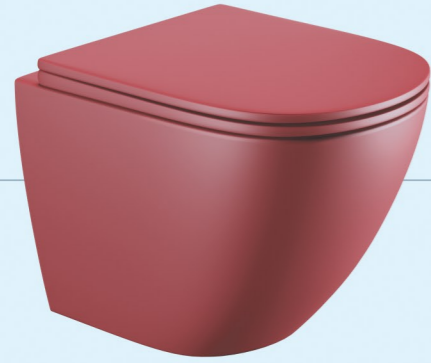

HARMONY BLUE-3

Size : 660x380x120mm
Above counter mounter

HARMONY BLUE-4

Size : 455x320x135mm
Above counter mounter

Matt Collection
Wall Hung & Table Top Basin

R1 PEACH

Size : 480x370x370mm
P-Trap : 180mm roughing-in

S2 PEACH

Size : 510x350x360mm
P-Trap : 180mm roughing-in

S1 PEACH

Size : 520x360x365mm
P-Trap : 180mm roughing-in

R2 PEACH

Size : 500x365x350mm
P-Trap : 180mm roughing-in

Matt Collection
Wall Hung & Table Top Basin