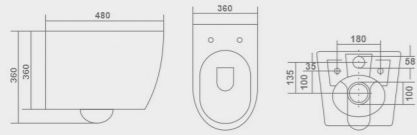

Designer Wall Hung

Size : 480x360x360mm

EQWH-004

Size : 480x360x360mm

Size : 480x360x360mm

Size : 480x360x360mm

Size : 480x360x360mm

Size : 480x360x360mm

Size : 480x360x360mm

Size : 480x360x360mm

Size : 480x360x360mm

Size : 480x360x360mm

Size : 480x360x360mm

Size : 480x360x360mm

Designer Wall Hung