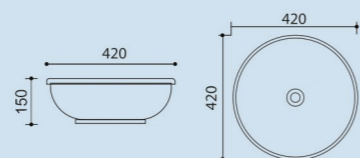

Designer Table Top

Designer Table Top