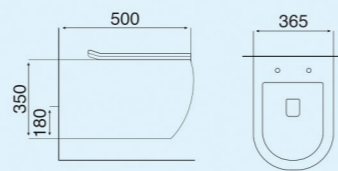

Size : 500x365x350mm
P-Trap : 180mm roughing-in