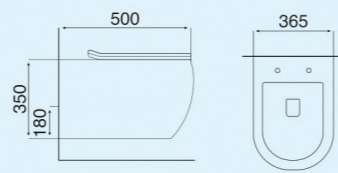

Size : 500x365x350mm
P-Trap : 180mm roughing-in