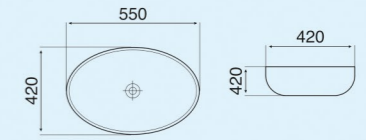

R2 NAVY BLUE

Size : 500x365x350mm
P-Trap : 180mm roughing-in

Matt Collection
Wall Hung & Table Top Basin

NAVY BLUE-1

Size : 550x375x140mm
Above counter mounter

NAVY BLUE-2

Size : 550x420x140mm
Above counter mounter