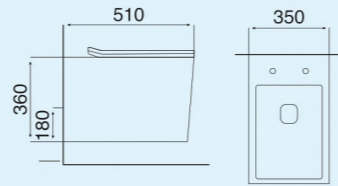

PEACH-1

Size : 550x375x140mm
Above counter mounter

PEACH-2

Size : 550x420x140mm
Above counter mounter

PEACH-3

Size : 660x380x120mm
Above counter mounter

PEACH-4

Size : 455x320x135mm
Above counter mounter

Matt Collection
Wall Hung & Table Top Basin

R1 NAVY BLUE

Size : 480x370x370mm
P-Trap : 180mm roughing-in

S2 NAVY BLUE

Size : 510x350x360mm
P-Trap : 180mm roughing-in

S1 NAVY BLUE

Size : 520x360x365mm
P-Trap : 180mm roughing-in