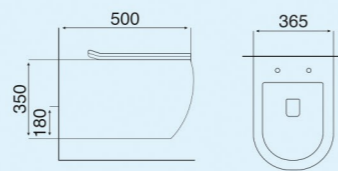

S2 PEACH

Size : 510x350x360mm
P-Trap : 180mm roughing-in

S1 PEACH

Size : 520x360x365mm
P-Trap : 180mm roughing-in

R2 PEACH

Size : 500x365x350mm
P-Trap : 180mm roughing-in

Matt Collection
Wall Hung & Table Top Basin

PEACH-1

Size : 550x375x140mm
Above counter mounter

PEACH-2

Size : 550x420x140mm
Above counter mounter

PEACH-3

Size : 660x380x120mm
Above counter mounter

PEACH-4

Size : 455x320x135mm
Above counter mounter