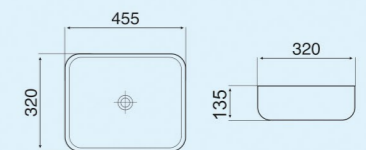

S2 PEACH

Size : 510x350x360mm
P-Trap : 180mm roughing-in

S1 PEACH

Size : 520x360x365mm
P-Trap : 180mm roughing-in

R2 PEACH

Size : 500x365x350mm
P-Trap : 180mm roughing-in

Matt Collection
Wall Hung & Table Top Basin

PEACH-1

Size : 550x375x140mm
Above counter mounter

PEACH-2

Size : 550x420x140mm
Above counter mounter

PEACH-3

Size : 660x380x120mm
Above counter mounter

PEACH-4

Size : 455x320x135mm
Above counter mounter

Matt Collection
Wall Hung & Table Top Basin

R1 NAVY BLUE

Size : 480x370x370mm
P-Trap : 180mm roughing-in

S2 NAVY BLUE

Size : 510x350x360mm
P-Trap : 180mm roughing-in

S1 NAVY BLUE

Size : 520x360x365mm
P-Trap : 180mm roughing-in