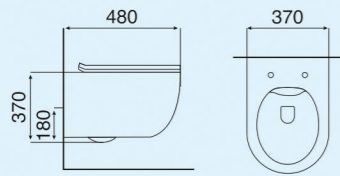

MELODY

"The art of subtle sophistication,
Matt Designs that inspire serenity."

Matt Collection
Wall Hung & Table Top Basin

R1 PINE BLUE

Size : 480x370x370mm
P-Trap : 180mm roughing-in

S2 PINE BLUE

Size : 510x350x360mm
P-Trap : 180mm roughing-in

S1 PINE BLUE

Size : 520x360x365mm
P-Trap : 180mm roughing-in

R2 PINE BLUE

Size : 500x365x350mm
P-Trap : 180mm roughing-in

Matt Collection
Wall Hung & Table Top Basin

PINE BLUE-1

Size : 550x375x140mm
Above counter mounter