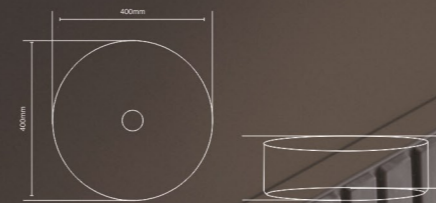

EQST-001
Steel Table Top Basin
Size : 400x400x130mm