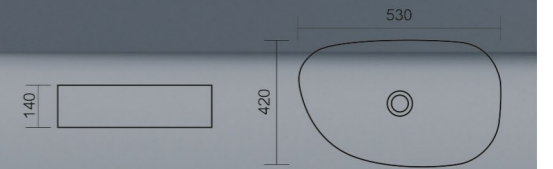

LAVISH S5
Matt Brown (Wall Hung)
Size : 520x340x360mm

LAVISH 5
Matt Brown (Table Top)
Size : 540x350x145mm

MARVELS MARBLE R1
Matt White (Wall Hung)
Size : 535x360x360mm

MARVELS MARBLE 1
Matt White (Table Top)
Size : 530x420x140mm

MARVELS MARBLE R2
Matt White (Wall Hung)
Size : 535x360x360mm

MARVELS MARBLE 2
Matt White (Table Top)
Size : 530x420x140mm

MARVELS MARBLE R3
Glossy Black (Wall Hung)
Size : 535x360x360mm

MARVELS MARBLE 3
Glossy Black (Table Top)
Size : 530x420x140mm