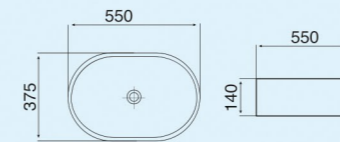

R1 HARMONY BLUE

Size : 480x370x370mm
P-Trap : 180mm roughing-in

S2 HARMONY BLUE

Size : 510x350x360mm
P-Trap : 180mm roughing-in

S1 HARMONY BLUE

Size : 520x360x365mm
P-Trap : 180mm roughing-in

R2 HARMONY BLUE

Size : 500x365x350mm
P-Trap : 180mm roughing-in

Matt Collection
Wall Hung & Table Top Basin

HARMONY BLUE-1

Size : 550x375x140mm
Above counter mounter

HARMONY BLUE-2

Size : 550x420x140mm
Above counter mounter

HARMONY BLUE-3

Size : 660x380x120mm
Above counter mounter

HARMONY BLUE-4

Size : 455x320x135mm
Above counter mounter

Matt Collection
Wall Hung & Table Top Basin

R1 PEACH

Size : 480x370x370mm
P-Trap : 180mm roughing-in

S2 PEACH

Size : 510x350x360mm
P-Trap : 180mm roughing-in

S1 PEACH

Size : 520x360x365mm
P-Trap : 180mm roughing-in

R2 PEACH

Size : 500x365x350mm
P-Trap : 180mm roughing-in

Matt Collection
Wall Hung & Table Top Basin