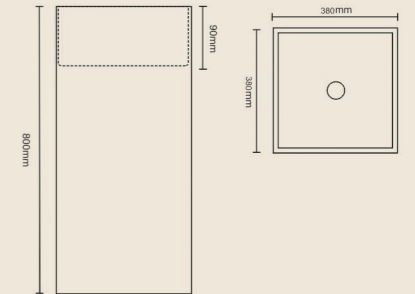

EQSS-017 (Gold)
Sus304 + PVD + Nano Coating
Snake Print
Size : 400x400x800mm

Steel Stand Basin

EQSS-018 (Black & Gold)
Sus304 + PVD + Nano Coating
Size : 400x400x850mm

Steel Stand Basin

EQSS-021 (Black)
Sus304 + PVD + Nano Coating,
Thin Rim, Snake Print
Size : 380x380x800mm