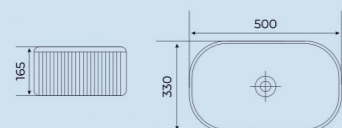

EQTT : 587 Glossy Grey
Size : 600x390x120mm