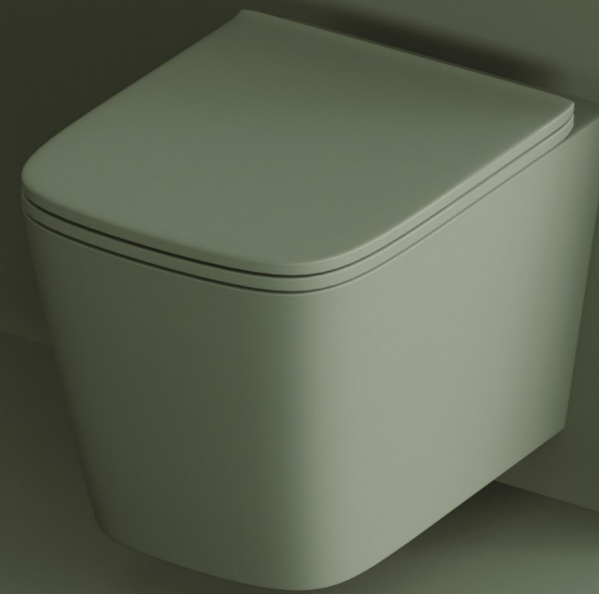

PERFECT
FEOT
Purity

08	Matt Collection (Melody Series)
26	Bathroom Suite Collection
33	White Wall Hung Closet (Kollary Series)
36	Designer Wall Hung Closet Designer Table Top Basin
40	- Concrete Table Top
42	- Hand Craft Table Top
45	- EQP Table Top
62	- EQTT Table Top
87	Glass Basins
96	Melamine
97	Black & White Basins
102	Steel Stand Basin
111	Steel Table Top Basin
114	Artificial Table Top Basin
118	Artificial Stand Basin
143	Ceramic Stand Basin
154	White Stand Basin
156	Floor Basin Mixer
157	Ceiling Faucet Mixer
158	Pop Up Coupling
159	Floor Drainers
161	Premium Floor Drainers (304 Stainless Steel)

MELODY

"The art of subtle sophistication,
Matt Designs that inspire serenity."