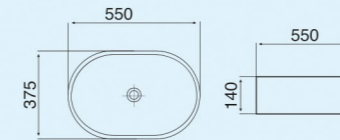

PEACH-1

Size : 550x375x140mm
Above counter mounter

PEACH-2

Size : 550x420x140mm
Above counter mounter

PEACH-3

Size : 660x380x120mm
Above counter mounter

PEACH-4

Size : 455x320x135mm
Above counter mounter

R2 NAVY BLUE

Size : 500x365x350mm
P-Trap : 180mm roughing-in

Matt Collection
Wall Hung & Table Top Basin

NAVY BLUE-1

Size : 550x375x140mm
Above counter mounter

NAVY BLUE-2

Size : 550x420x140mm
Above counter mounter