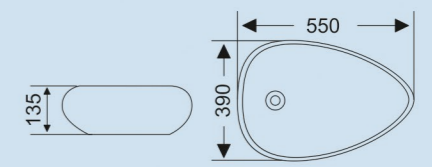

EQP : 2013 Sparkling Finish
Size : 550x380x165mm