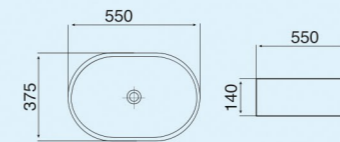

S2 WALNUT BROWN

Size : 510x350x360mm
P-Trap : 180mm roughing-in

S1 WALNUT BROWN

Size : 520x360x365mm
P-Trap : 180mm roughing-in

R2 WALNUT BROWN

Size : 500x365x350mm
P-Trap : 180mm roughing-in

Matt Collection
Wall Hung & Table Top Basin

WALNUT BROWN-1

Size : 550x375x140mm
Above counter mounter

WALNUT BROWN-2

Size : 550x420x140mm
Above counter mounter

WALNUT BROWN-3

Size : 660x380x120mm
Above counter mounter

WALNUT BROWN-4

Size : 455x320x135mm
Above counter mounter