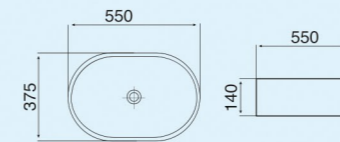

S1 PINE BLUE

Size : 520x360x365mm
P-Trap : 180mm roughing-in

R2 PINE BLUE

Size : 500x365x350mm
P-Trap : 180mm roughing-in

Matt Collection
Wall Hung & Table Top Basin

PINE BLUE-1

Size : 550x375x140mm
Above counter mounter

PINE BLUE-2

Size : 550x420x140mm
Above counter mounter

PINE BLUE-3

Size : 660x380x120mm
Above counter mounter

PINE BLUE-4

Size : 455x320x135mm
Above counter mounter

Matt Collection
Wall Hung & Table Top Basin

R1 KHAKHI

Size : 480x370x370mm
P-Trap : 180mm roughing-in

S2 KHAKHI

Size : 510x350x360mm
P-Trap : 180mm roughing-in

S1 KHAKHI

Size : 520x360x365mm
P-Trap : 180mm roughing-in

R2 KHAKHI

Size : 500x365x350mm
P-Trap : 180mm roughing-in