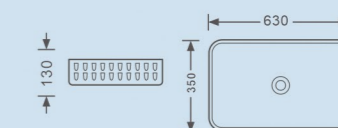

Designer Table Top

Designer Table Top