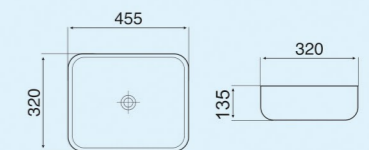

S1 PINE BLUE

Size : 520x360x365mm
P-Trap : 180mm roughing-in

R2 PINE BLUE

Size : 500x365x350mm
P-Trap : 180mm roughing-in

Matt Collection
Wall Hung & Table Top Basin

PINE BLUE-1

Size : 550x375x140mm
Above counter mounter

PINE BLUE-2

Size : 550x420x140mm
Above counter mounter

PINE BLUE-3

Size : 660x380x120mm
Above counter mounter

PINE BLUE-4

Size : 455x320x135mm
Above counter mounter

Matt Collection
Wall Hung & Table Top Basin

R1 KHAKHI

Size : 480x370x370mm
P-Trap : 180mm roughing-in

S2 KHAKHI

Size : 510x350x360mm
P-Trap : 180mm roughing-in

S1 KHAKHI

Size : 520x360x365mm
P-Trap : 180mm roughing-in

R2 KHAKHI

Size : 500x365x350mm
P-Trap : 180mm roughing-in