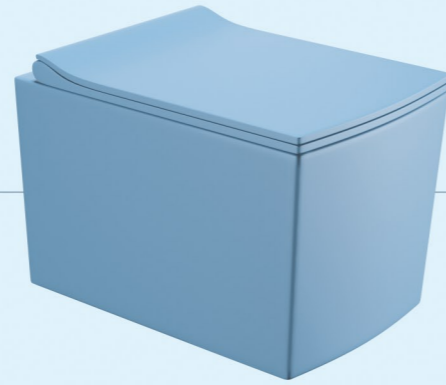

S2 NAVY BLUE

Size : 510x350x360mm
P-Trap : 180mm roughing-in