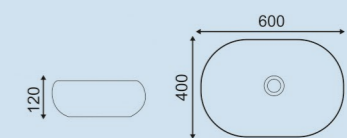

Designer Table Top

Designer Table Top