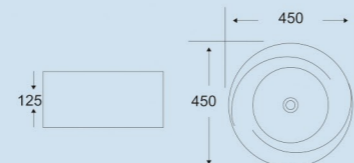

Designer Table Top

Designer Table Top