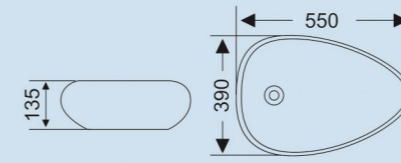

EQP : 2005 Matt Marble
Size : 400x400x160mm

EQP : 2006 Matt Marble
Size : 400x400x160mm

EQP : 2007 Glossy Marble
Size : 400x400x160mm

EQP : 2008 Terrazzo
Size : 550x390x135mm

Designer Table Top

EQP : 2009 Terrazzo
Size : 550x390x135mm