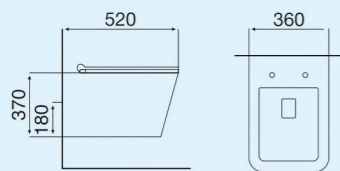

MELODY

"The art of subtle sophistication,
Matt Designs that inspire serenity."

Matt Collection
Wall Hung & Table Top Basin

R1 PINE BLUE

Size : 480x370x370mm
P-Trap : 180mm roughing-in

S2 PINE BLUE

Size : 510x350x360mm
P-Trap : 180mm roughing-in

S1 PINE BLUE

Size : 520x360x365mm
P-Trap : 180mm roughing-in

R2 PINE BLUE

Size : 500x365x350mm
P-Trap : 180mm roughing-in

Matt Collection
Wall Hung & Table Top Basin

PINE BLUE-1

Size : 550x375x140mm
Above counter mounter