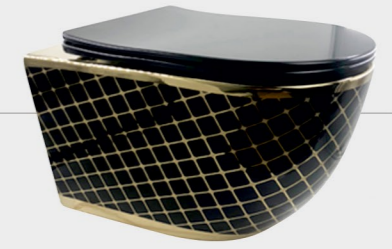

Designer Wall Hung

Size : 480x360x360mm

Size : 480x360x360mm

Size : 480x360x360mm

EQWH-013

Size : 480x360x360mm

Size : 480x360x360mm

Size : 480x360x360mm

Size : 480x360x360mm

Size : 480x360x360mm

Size : 480x360x360mm

Size : 480x360x360mm

Size : 480x360x360mm

Size : 480x360x360mm

Designer Wall Hung