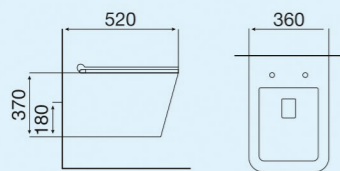

R1 KHAKHI

Size : 480x370x370mm
P-Trap : 180mm roughing-in

S2 KHAKHI

Size : 510x350x360mm
P-Trap : 180mm roughing-in

S1 KHAKHI

Size : 520x360x365mm
P-Trap : 180mm roughing-in

R2 KHAKHI

Size : 500x365x350mm
P-Trap : 180mm roughing-in

Size : 455x320x135mm
Above counter mounter

Matt Collection
Wall Hung & Table Top Basin

R1 FOREST MINT

Size : 480x370x370mm
P-Trap : 180mm roughing-in

S2 FOREST MINT

Size : 510x350x360mm
P-Trap : 180mm roughing-in

S1 FOREST MINT

Size : 520x360x365mm
P-Trap : 180mm roughing-in

R2 FOREST MINT

Size : 500x365x350mm
P-Trap : 180mm roughing-in

Matt Collection
Wall Hung & Table Top Basin

FOREST MINT-1

Size : 550x375x140mm
Above counter mounter