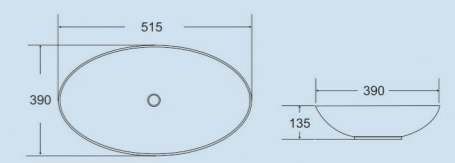

EQP : 1016 Metallic Black
Size : 715x365x130mm

EQP : 1017 Metallic Copper
Size : 715x365x130mm

EQP : 1018 Metallic Bronze
Size : 715x365x130mm

Designer Table Top

EQP : 1019 Black Moroccan
Size : 600x370x145mm

EQP : 1021 Metallic Bronze
Size : 400x400x150mm

EQP : 1022 Black / Metallic Bronze
Size : 420x420x150mm

EQP : 1023 Metallic Bronze
Size : 420x420x150mm

EQP : 1024 Glossy Marble
Size : 515x390x135mm

EQP : 1025 Matt Marble
Size : 515x390x135mm