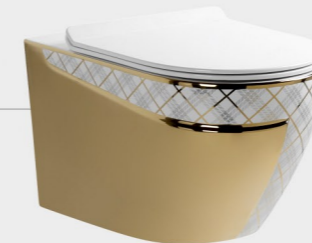

Size : 535x360x360mm

EQWH-038