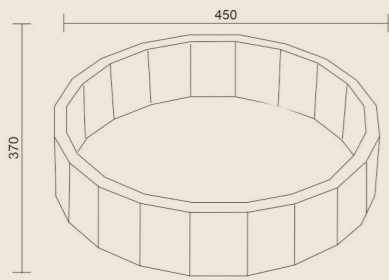

Steel Table Top Basin

EQST-001
Steel Table Top Basin
Size : 400x400x130mm

Steel Table Top Basin

EQST-006 (Rose Gold)
Sus304 + PVD + Nano Coating
Size : 450x370x100mm

EQST-007 (Black)
Sus304 + PVD + Nano Coating
Size : 450x370x100mm