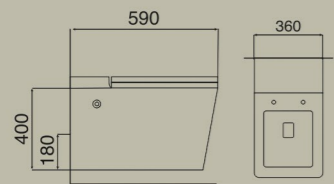

Tornado

Boffo

Pluse Tankless Toilet (Floor Mounted)
Size : 590x360x445mm
S-Trap : 300mm Roughing-in

Pulse Toilet

Vienna

Pluse Tankless Wall Hung Toilet
Size : 590x360x400mm
P-Trap : 180mm Roughing-in

Pulse Toilet