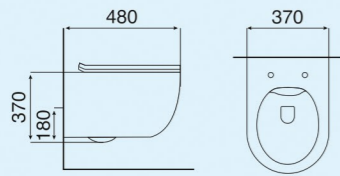

CLOUD GRAY-1

Size : 550x375x140mm
Above counter mounter

CLOUD GRAY-2

Size : 550x420x140mm
Above counter mounter

CLOUD GRAY-3

Size : 660x380x120mm
Above counter mounter

CLOUD GRAY-4

Size : 455x320x135mm
Above counter mounter

Matt Collection
Wall Hung & Table Top Basin

R1 CHARCOAL BLACK

Size : 480x370x370mm
P-Trap : 180mm roughing-in

S2 CHARCOAL BLACK

Size : 510x350x360mm
P-Trap : 180mm roughing-in

S1 CHARCOAL BLACK

Size : 520x360x365mm
P-Trap : 180mm roughing-in