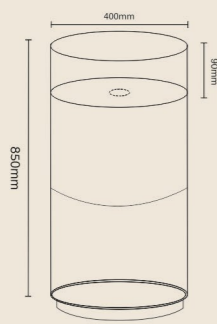

EQSS-017 (Gold)
Sus304 + PVD + Nano Coating
Snake Print
Size : 400x400x800mm

Steel Stand Basin

EQSS-018 (Black & Gold)
Sus304 + PVD + Nano Coating
Size : 400x400x850mm

Steel Stand Basin

EQSS-021 (Black)
Sus304 + PVD + Nano Coating,
Thin Rim, Snake Print
Size : 380x380x800mm