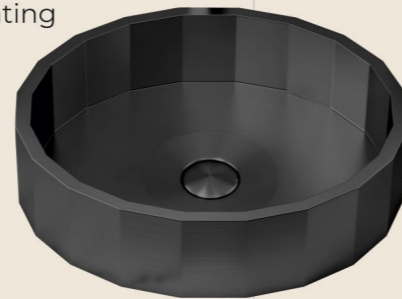

Steel Table Top Basin

EQST-001
Steel Table Top Basin
Size : 400x400x130mm

Steel Table Top Basin

EQST-006 (Rose Gold)
Sus304 + PVD + Nano Coating
Size : 450x370x100mm

EQST-007 (Black)
Sus304 + PVD + Nano Coating
Size : 450x370x100mm