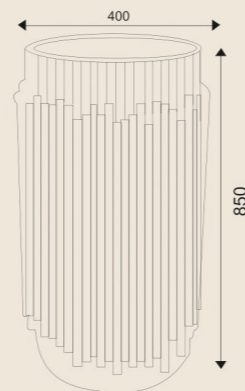

EQAS-087
Regine & Glass
Size : 450x450x900mm

EQAS-088
Glass & Art
Size : 400x400x830mm

EQAS-086
Glass
Size : 400x400x865mm

EQAS-089
Glass & Art
Size : 400x400x830mm

Artificial Stand Basin

EQAS-090
Concret
Size : 630x560x900mm

EQAS-091
Glass & Artificial
Size : 450x450x685mm

EQAS-092
Artificial 304 SS Pipes
Size : 440x440x850mm

Ceramic Stand Basin

Ceramic Stand Basin

EQSB-1001
Size : 410x410x830mm

Ceramic Stand Basin

EQSB-1006
Size : 400x390x830mm