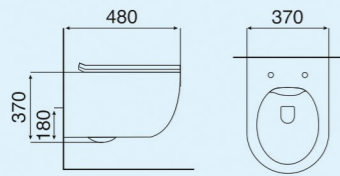

NAVY BLUE-3

Size : 660x380x120mm
Above counter mounter

NAVY BLUE-4

Size : 455x320x135mm
Above counter mounter

Matt Collection
Wall Hung & Table Top Basin

R1 CLOUD GRAY

Size : 480x370x370mm
P-Trap : 180mm roughing-in