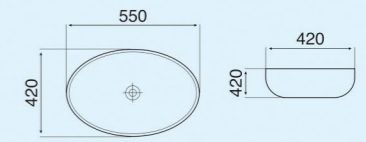

R1 HARMONY BLUE

Size : 480x370x370mm
P-Trap : 180mm roughing-in

S2 HARMONY BLUE

Size : 510x350x360mm
P-Trap : 180mm roughing-in

S1 HARMONY BLUE

Size : 520x360x365mm
P-Trap : 180mm roughing-in

R2 HARMONY BLUE

Size : 500x365x350mm
P-Trap : 180mm roughing-in

Matt Collection
Wall Hung & Table Top Basin

HARMONY BLUE-1

Size : 550x375x140mm
Above counter mounter

HARMONY BLUE-2

Size : 550x420x140mm
Above counter mounter

HARMONY BLUE-3

Size : 660x380x120mm
Above counter mounter

HARMONY BLUE-4

Size : 455x320x135mm
Above counter mounter

Matt Collection
Wall Hung & Table Top Basin

R1 PEACH

Size : 480x370x370mm
P-Trap : 180mm roughing-in