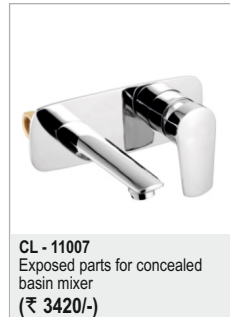

MR - 9003
Exposed part kit of flush cock 25mm (Suitable for Item 9003)
(₹ 1000/-)

MR - 11005A
Centre Hole Basin Mixer with 450mm long braided hoses
(₹ 3520/-)

MR - 11012F
Sink Cock with Flexible Swinging Pipe with Wall Flange Swan Neck Flexible Also Available
(₹ 2335/-)

MRS - 08
Bath spout with wall flange
(₹ 1290/-)

MRS - 08T
Bath spout with button attachment for hand shower with wall flange
(₹ 1815/-)

MIRO PLUS

NEW!

CHALLENGER

NEW!

TRENDY PLUS

NEW!

LUGANO PLUS

NEW!

LUGANO

NEW!

E-SERIES

ES - 11005
Single Lever Basin Mixer with
450mm Long Braided Hoses
(₹ 4620/-)

ES - 11006
Single Lever Basin Mixer
Extended with 600mm Long
Braided Hoses
(₹ 6470/-)

ES - 11007
Exposed Part Kit of Single Lever
Concealed Basin Mixer
(Suitable For Item 11007)
(₹ 2765/-)