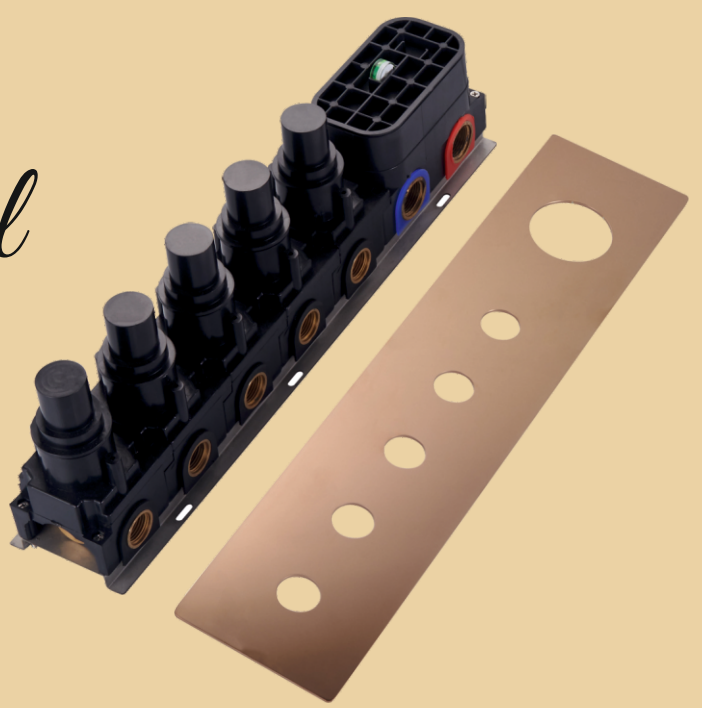

Push Button

Volume Control

Thermostatic

Diverter