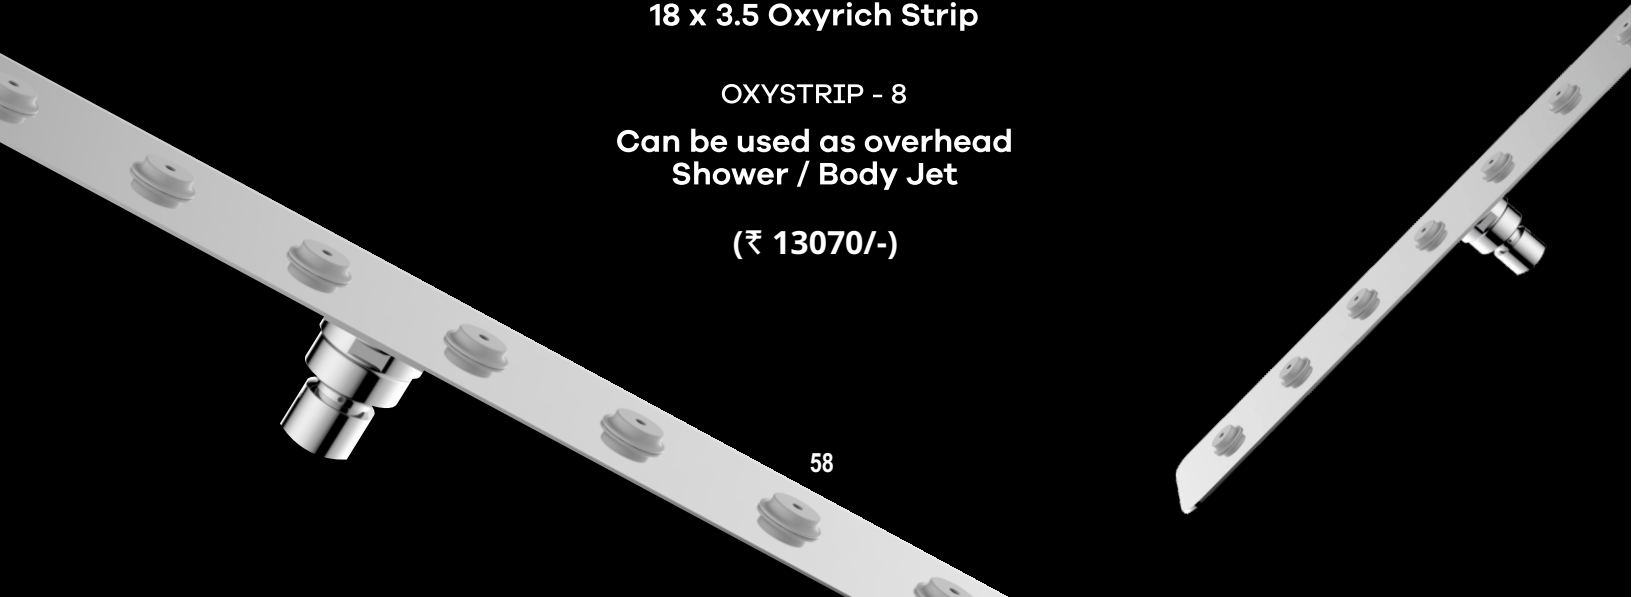

(₹ 59900/-)

**26 x 18 Double Layered
With Rain, Waterfall & Mist**

MFS - 26 x 18DL

(₹ 84500/-)

18 x 3.5 Oxyrich Strip

OXYSTRIP - 8

Can be used as overhead
Shower / Body Jet

(₹ 13070/-)