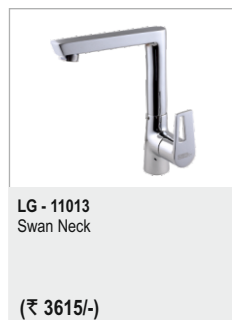

LUGANO PLUS

NEW!

LUGANO

NEW!

E-SERIES

ES - 11005
Single Lever Basin Mixer with
450mm Long Braided Hoses
(₹ 4620/-)

ES - 11006
Single Lever Basin Mixer
Extended with 600mm Long
Braided Hoses
(₹ 6470/-)

ES - 11007
Exposed Part Kit of Single Lever
Concealed Basin Mixer
(Suitable For Item 11007)
(₹ 2765/-)