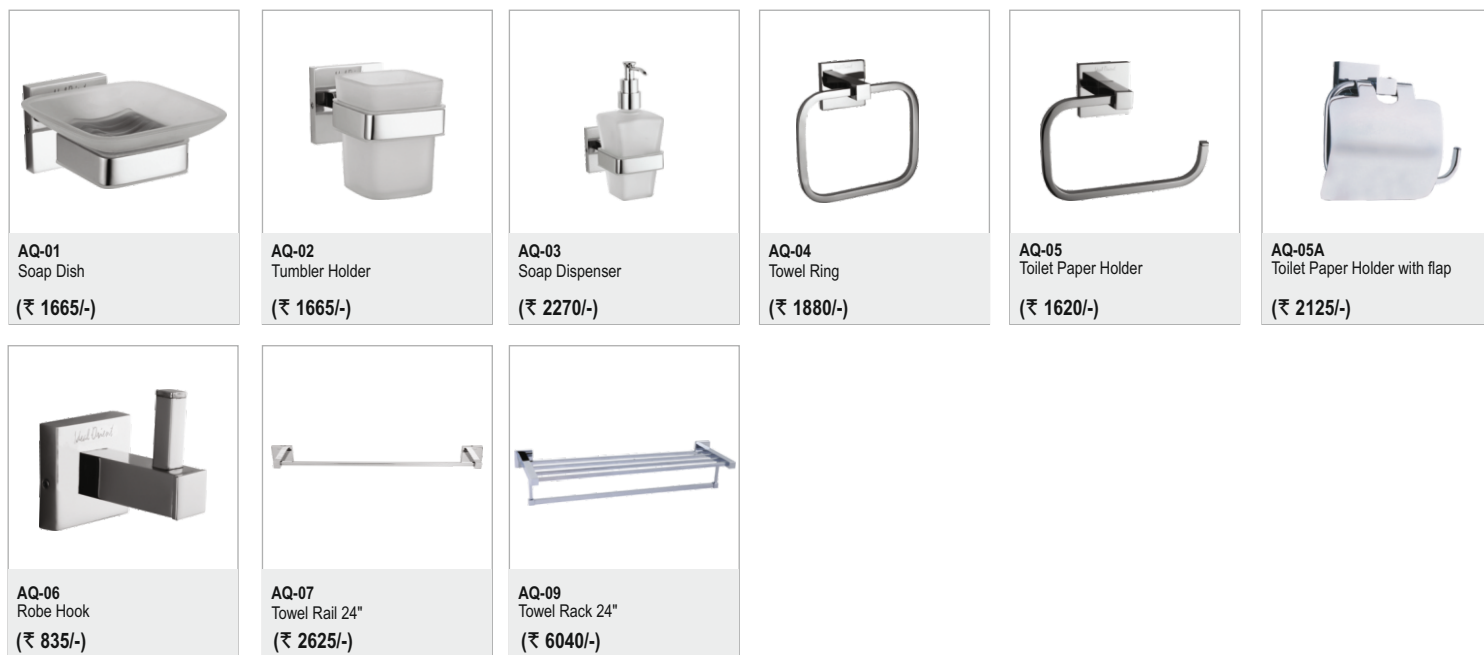

BATH ACCESSORIES

LUMINA

LUMINA MATT BLACK

LUMINA CHAMPAGNE GOLD

ROSE GOLD FINISH ALSO AVAILABLE

QUBICO

QUBICO MATT BLACK

 <p>AQ-01B Soap Dish (₹ 1760/-)</p>	 <p>AQ-02B Tumbler Holder (₹ 1760/-)</p>	 <p>AQ-03B Soap Dispenser (₹ 2725/-)</p>	 <p>AQ-04B Towel Ring (₹ 2350/-)</p>	 <p>AQ-05B Toilet Paper Holder (₹ 1785/-)</p>	 <p>AQ-05AB Toilet Paper Holder with flap (₹ 2550/-)</p>
 <p>AQ-06B Robe Hook (₹ 1365/-)</p>	 <p>AQ-07B Towel Rail 24" (₹ 3415/-)</p>	 <p>AQ-09B Towel Rack 24" (₹ 7250/-)</p>			