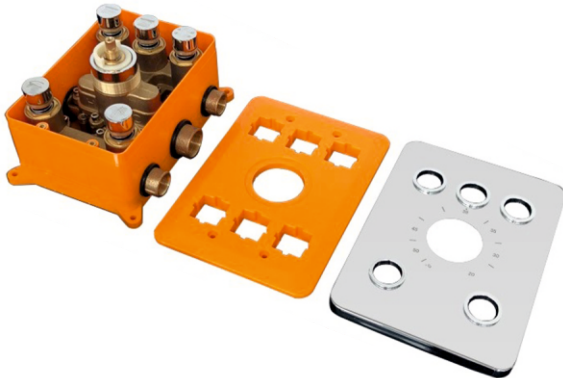

CONVENIENT CONFIGURATION AND EASY INSTALLATION