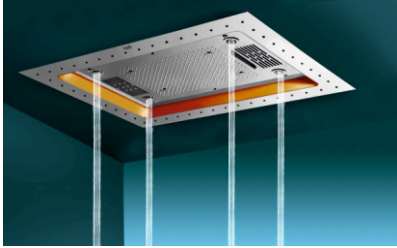

NEW!

40"x28" (1000mm x 700mm) Multifunction ceiling shower with Rain, Mist, Cascade, Rain Curtain and Body Jet with Chromotherapy & Blue Tooth.