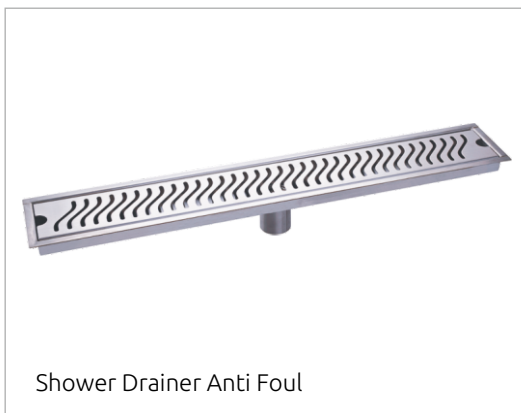

INFINITY

BOTH SIDE AND CENTRE HOLE AVAILABLE	
SDI 300mm x 100mm x 22mm (12") (₹ 4070/-)	SDI 900mm x 100mm x 22mm (36") (₹ 7800/-)
SDI 450mm x 100mm x 22mm (18") (₹ 4510/-)	SDI 1200mm x 100mm x 22mm (48") (₹ 13900/-)
SDI 600mm x 100mm x 22mm (24") (₹ 5175/-)