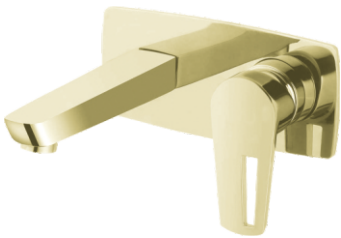

**Concealed Single Lever
Basin Mixer**

LG -11007CG
Body (₹ 5990/-)
Upper Parts (₹ 5990/-)