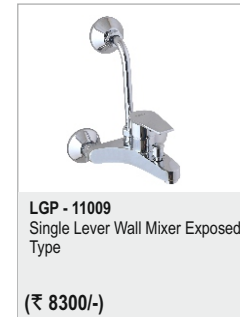

MRS - 08
Bath spout with wall flange
(₹ 1290/-)

MRS - 08T
Bath spout with button attachment for hand shower with wall flange
(₹ 1815/-)

MIRO PLUS

NEW!

CHALLENGER

NEW!

TRENDY PLUS

NEW!

LUGANO PLUS

NEW!

LUGANO

NEW!

E-SERIES

ES - 11005
Single Lever Basin Mixer with
450mm Long Braided Hoses
(₹ 4620/-)

ES - 11006
Single Lever Basin Mixer
Extended with 600mm Long
Braided Hoses
(₹ 6470/-)

ES - 11007
Exposed Part Kit of Single Lever
Concealed Basin Mixer
(Suitable For Item 11007)
(₹ 2765/-)