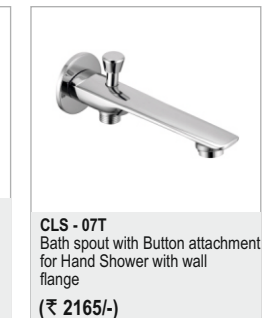

MRS - 08
Bath spout with wall flange
(₹ 1290/-)

MRS - 08T
Bath spout with button attachment for hand shower with wall flange
(₹ 1815/-)

MIRO PLUS

NEW!

CHALLENGER

NEW!

TRENDY PLUS

NEW!