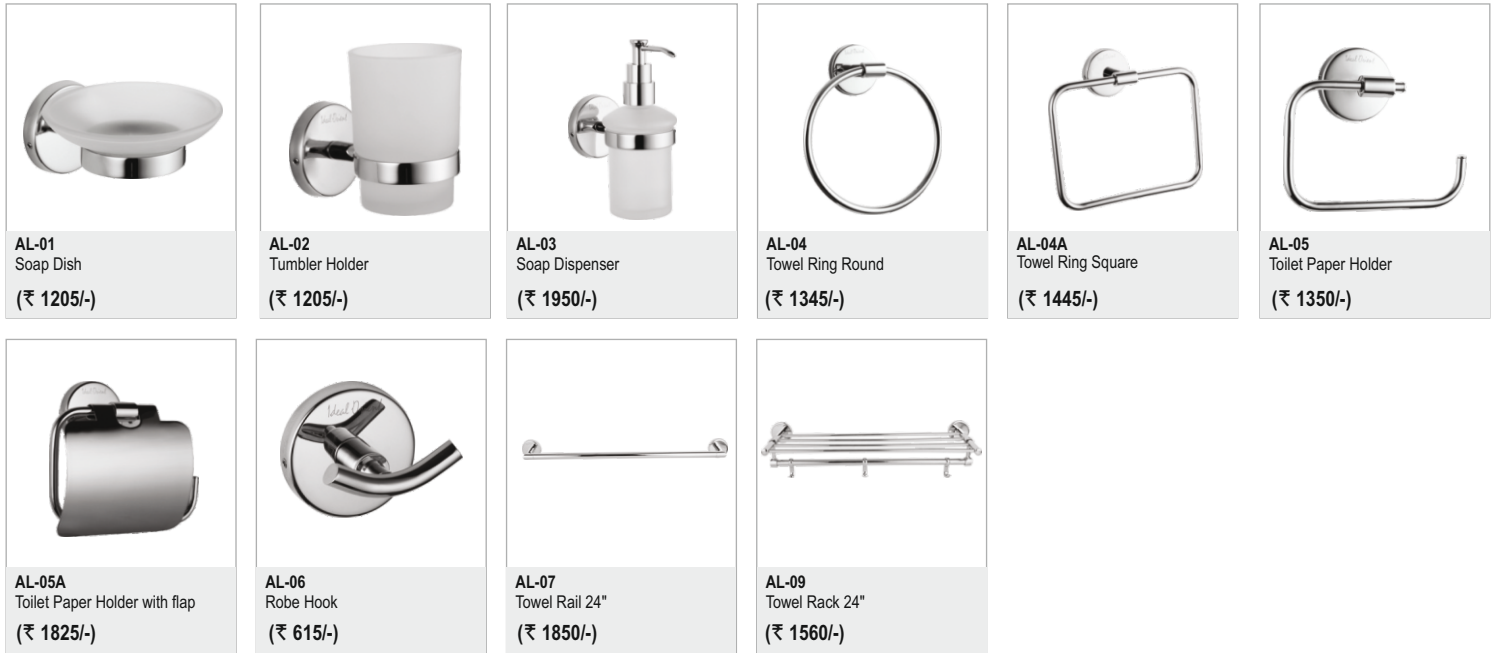

BATH ACCESSORIES

LUMINA