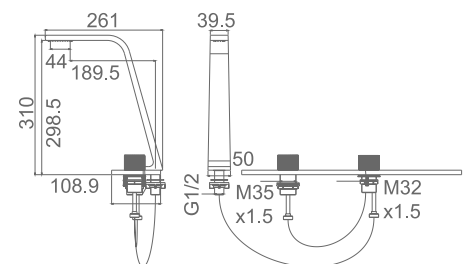

Montanna

NEW!

3 Hole Basin Mixer