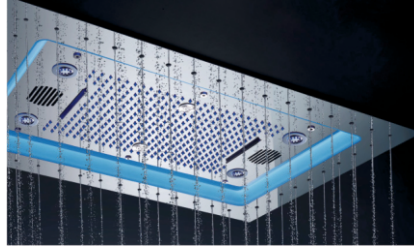

NEW!

40"x28" (1000mm x 700mm) Multifunction ceiling shower with Rain, Mist, Cascade, Rain Curtain and Body Jet with Chromotherapy & Blue Tooth.