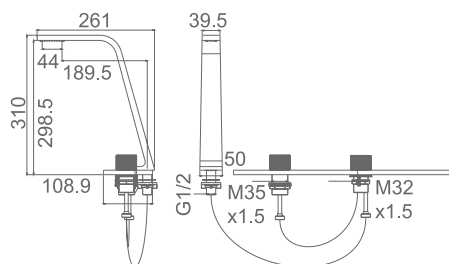

Montanna

NEW!

3 Hole Basin Mixer