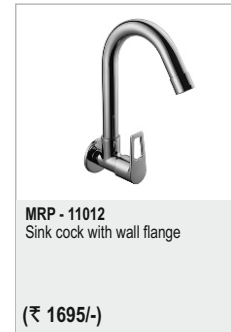

MIRO PLUS

NEW!