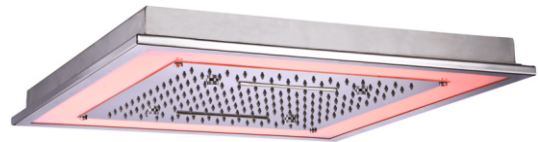

MFS - 24X24
Rain, Mist and Cascade with chromotherapy
24"X24" (600mm x 600mm)
(₹ 101400/-)