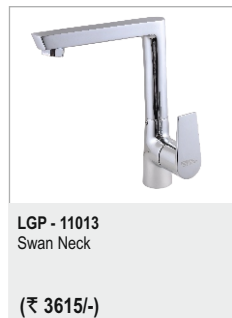

MRS - 08
Bath spout with wall flange
(₹ 1290/-)

MRS - 08T
Bath spout with button attachment for hand shower with wall flange
(₹ 1815/-)

MIRO PLUS

NEW!

CHALLENGER

NEW!

TRENDY PLUS

NEW!

LUGANO PLUS

NEW!

LUGANO

NEW!

E-SERIES

ES - 11005
Single Lever Basin Mixer with
450mm Long Braided Hoses
(₹ 4620/-)

ES - 11006
Single Lever Basin Mixer
Extended with 600mm Long
Braided Hoses
(₹ 6470/-)

ES - 11007
Exposed Part Kit of Single Lever
Concealed Basin Mixer
(Suitable For Item 11007)
(₹ 2765/-)