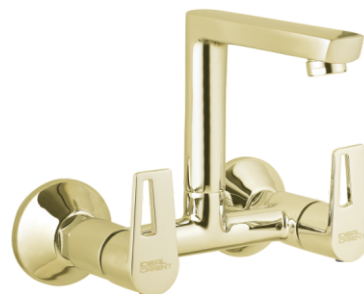

**Single Lever
Basin Mixer**

LG -11005CG
(₹ 7895/-)

**Single Lever Wall Mixer
With Bend**

LG -11008CG
(₹ 14650/-)

**Wall Mixer
With Bend**

LG -11008BCG
(₹ 13070/-)

**Concealed Stop Cock
With Upper Parts**

LG -9001ACG
(₹ 3380/-)

Sink Cock With Flange

LG -110012CG
(₹ 5295/-)

Single Lever Sink Mixer Table Mounted

LG -11011CG
(₹ 13245/-)

Sink Mixer Wall Mounted

LG -11010CG
(₹ 12730/-)

Swan Neck

LG -110013CG
(₹ 5375/-)

Pillar Cock Extended

LG -11003ACG
(₹ 6980/-)

Two Way Angle cock With Wall Flange

LG -11004ACG
(₹ 3700/-)

Angular Stop Cock

LG -11004CG
(₹ 2400/-)

High Flow Diverter With Exposed Parts

LG -2002CG
Body (₹ 6105/-)
Upper Parts (₹ 4070/-)