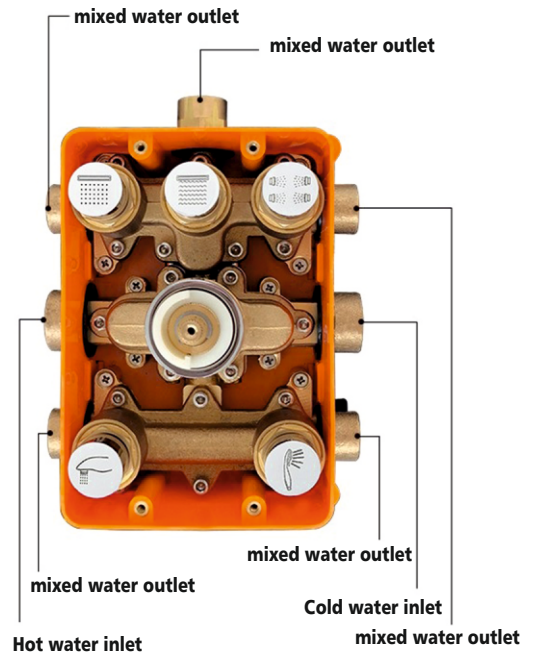

CONVENIENT CONFIGURATION AND EASY INSTALLATION