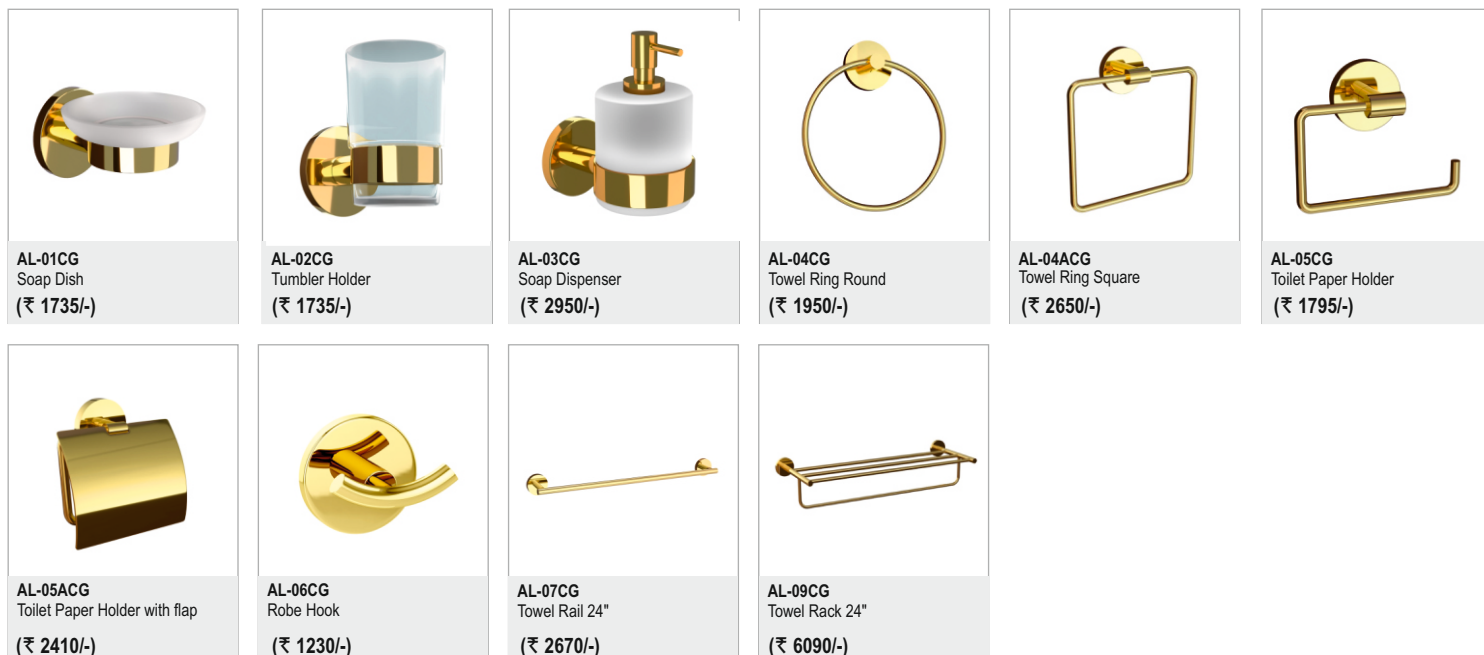

MULTI FLOW HAND SHOWERS

 <p>MHS - 01 Round Hand Shower with Rain, Massage and Pulsating Massage with 1.5 m Tube and Hook (₹ 2255/-)</p>	 <p>MHS - 03 Round Hand Shower with Rain and Mist with 1.5 m Tube and Hook (₹ 2255/-)</p>	 <p>MHS - 04 Round Hand Shower with Rain and Massage with 1.5 m Tube and Hook (₹ 2255/-)</p>	 <p>MHS - 05 Round Hand Shower with Rain, Massage and Mist with 1.5 m Tube and Hook (₹ 2255/-)</p>	 <p>MHS - 06 Square Hand Shower with Rain and Mist with 1.5 m Tube and Hook (₹ 2550/-)</p>	 <p>SLT - 01 Round Hand Shower with Select Button Technology with Rain, Whirl and Rain+Whirl with 1.5 m Tube and Hook (₹ 2250/-)</p>
--	--	---	---	---	---

BATH ACCESSORIES

LUMINA

LUMINA MATT BLACK

LUMINA CHAMPAGNE GOLD

ROSE GOLD FINISH ALSO AVAILABLE

QUBICO

QUBICO MATT BLACK

 <p>AQ-01B Soap Dish (₹ 1760/-)</p>	 <p>AQ-02B Tumbler Holder (₹ 1760/-)</p>	 <p>AQ-03B Soap Dispenser (₹ 2725/-)</p>	 <p>AQ-04B Towel Ring (₹ 2350/-)</p>	 <p>AQ-05B Toilet Paper Holder (₹ 1785/-)</p>	 <p>AQ-05AB Toilet Paper Holder with flap (₹ 2550/-)</p>
 <p>AQ-06B Robe Hook (₹ 1365/-)</p>	 <p>AQ-07B Towel Rail 24" (₹ 3415/-)</p>	 <p>AQ-09B Towel Rack 24" (₹ 7250/-)</p>			

QUBICO CHAMPAGNE GOLD

 <p>AQ-01CG Soap Dish (₹ 2295/-)</p>	 <p>AQ-02CG Tumbler Holder (₹ 2295/-)</p>	 <p>AQ-03CG Soap Dispenser (₹ 3175/-)</p>	 <p>AQ-04CG Towel Ring (₹ 2950/-)</p>	 <p>AQ-05CG Toilet Paper Holder (₹ 2430/-)</p>	 <p>AQ-05ACG Toilet Paper Holder with flap (₹ 2975/-)</p>
 <p>AQ-06CG Robe Hook (₹ 1780/-)</p>	 <p>AQ-07CG Towel Rail 24" (₹ 3990/-)</p>	 <p>AQ-09CG Towel Rack 24" (₹ 8450/-)</p>			