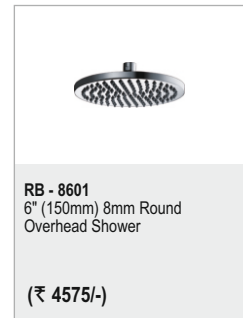

SHOWERS - BRASS & AIR SHOWERS