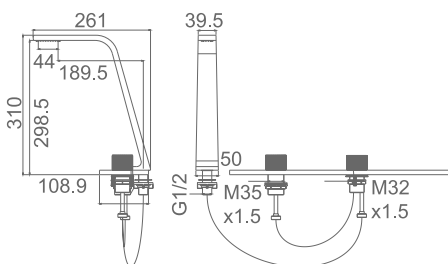

Montanna

NEW!

3 Hole Basin Mixer