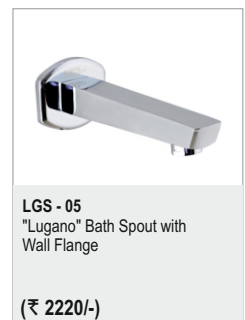

MRS - 08
Bath spout with wall flange
(₹ 1290/-)

MRS - 08T
Bath spout with button attachment for hand shower with wall flange
(₹ 1815/-)

MIRO PLUS

NEW!

CHALLENGER

NEW!

TRENDY PLUS

NEW!

LUGANO PLUS

NEW!

LUGANO

NEW!

E-SERIES

ES - 11005
Single Lever Basin Mixer with
450mm Long Braided Hoses
(₹ 4620/-)

ES - 11006
Single Lever Basin Mixer
Extended with 600mm Long
Braided Hoses
(₹ 6470/-)

ES - 11007
Exposed Part Kit of Single Lever
Concealed Basin Mixer
(Suitable For Item 11007)
(₹ 2765/-)