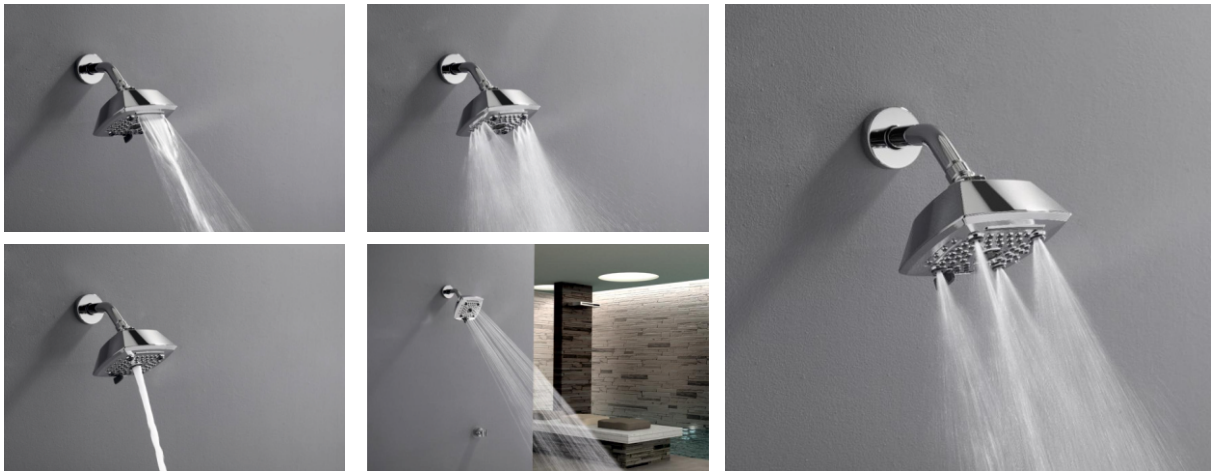

(₹ 1700/-)

6"x6" (AIR-6X6)

(₹ 1390/-)

6" Round (AIR-6)

(₹ 950/-)

**Rectangle Multiflow Hand Shower
with Rain and Body Massage
Spray Types (MHS-11)**

(₹ 1620/-)

NEW!

Nector Series

Overhead & Hand Showers

5"X5" Multiflow Overhead Shower with Rain, Waterfall, Mist, Head Massage and Body Massage Spray Types(NECTOR - 5X5)

(₹ 1700/-)

Rectangle Multiflow Hand Shower with Rain, Waterfall, Mist, Head Massage and Body Massage Spray Types(MHS - 13)

(₹ 2380/-)

NEW!

Pulsify Series

Overhead & Hand Shower

Pulsify Hand Shower (PUL-HS)

(₹ 2585/-)

5" Round Pulsify Overhead Shower with 6" Shower Arm and wall flange (PUL-5)

(₹ 2380/-)