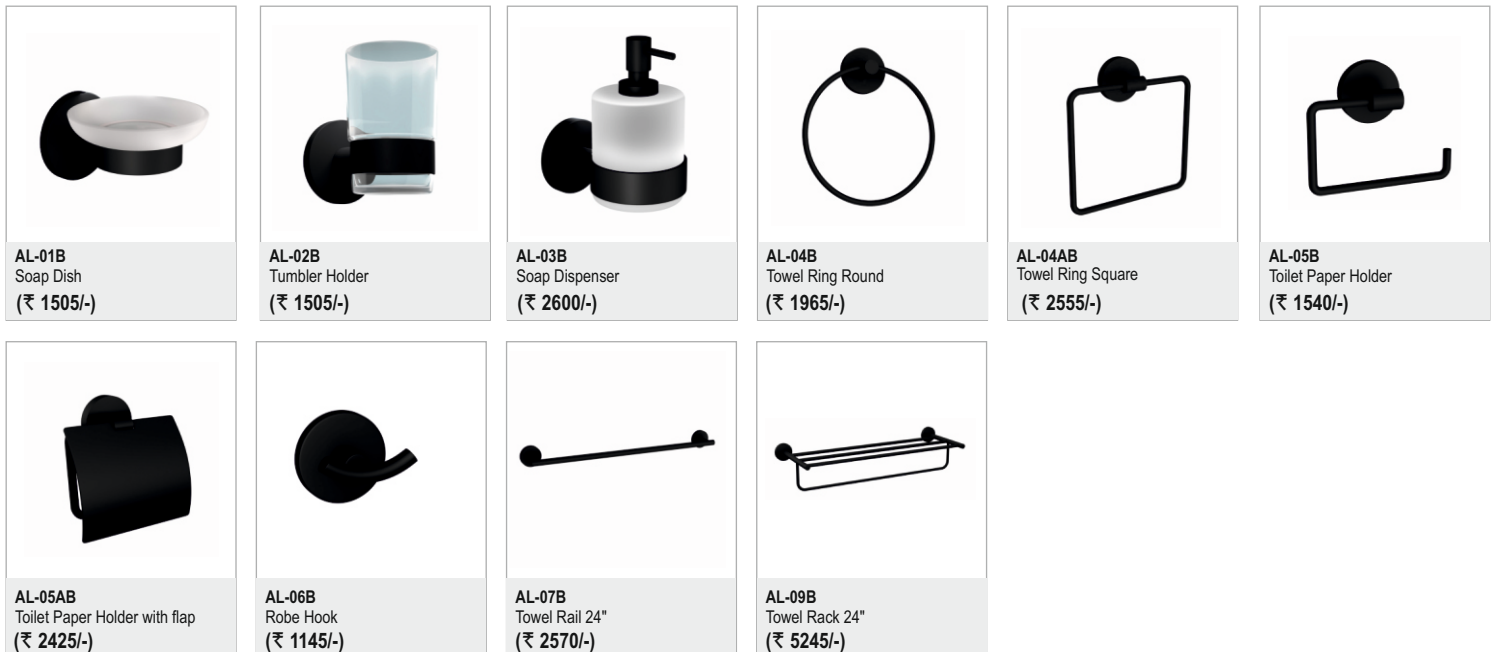

LUMINA MATT BLACK