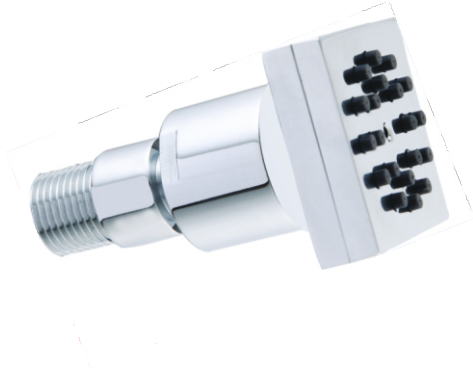

Twin Flow

Body Jet

Twin Flow concealed Body Jet with Soft Rain and Pulsating Body Massage Spray Types (WTB - 5507)

(₹ 7200/-)

Multiflow

Body Jets

(₹ 5300/-)

Square Body jet
With rain & mist effects