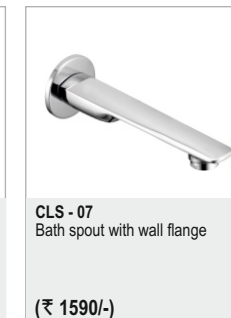

MR - 9003
Exposed part kit of flush cock 25mm (Suitable for Item 9003)
(₹ 1000/-)

MR - 11005A
Centre Hole Basin Mixer with 450mm long braided hoses
(₹ 3520/-)

MR - 11012F
Sink Cock with Flexible Swinging Pipe with Wall Flange Swan Neck Flexible Also Available
(₹ 2335/-)

MRS - 08
Bath spout with wall flange
(₹ 1290/-)

MRS - 08T
Bath spout with button attachment for hand shower with wall flange
(₹ 1815/-)

MIRO PLUS

NEW!

CHALLENGER

NEW!

TRENDY PLUS

NEW!

LUGANO PLUS

NEW!

LUGANO

NEW!

E-SERIES

ES - 11005
Single Lever Basin Mixer with
450mm Long Braided Hoses
(₹ 4620/-)

ES - 11006
Single Lever Basin Mixer
Extended with 600mm Long
Braided Hoses
(₹ 6470/-)

ES - 11007
Exposed Part Kit of Single Lever
Concealed Basin Mixer
(Suitable For Item 11007)
(₹ 2765/-)