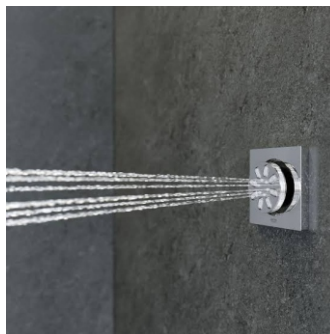

NEW!

Pulsify Series

Overhead & Hand Shower

(₹ 2585/-)

(₹ 2380/-)

Twin Flow

Body Jet

(₹ 7200/-)