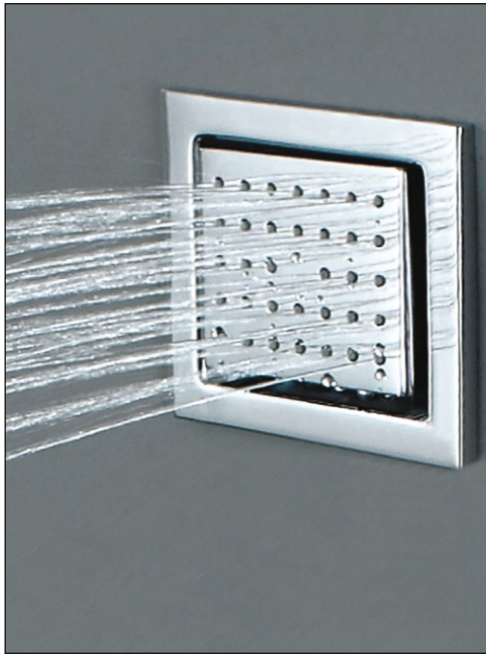

CMFS - 20X20 Rain, Mist and Cascade with chromotherapy 20" X 20" (500mm x 500mm) (₹ 89000/-)	CMFS - 24X24 Rain, Mist and Cascade with chromotherapy 24"X24" (600mm x 600mm) (₹ 98500/-)

BODY SHOWERS

WTB - 5501
Square Shower Tile
(₹ 5990/-)

BJB - 0203
Round Body Jet
(₹ 1350/-)

BJB - 0204
Square Body Jet
(₹ 1450/-)

WTB-5505
Square Body Tile
360° Rotatable with Atomizer
(₹ 5990/-)

BJB-0205
Square Body Jet with
Rain & Mist Effects
(₹ 5300/-)

BJB-0206
Round Body Jet with
Rain & Mist Effects
(₹ 5300/-)

WTB - 5506
Body Jet with Expanded Mist
(₹ 2135/-)

WTB - 5506B
Body Jet with Expanded Mist
Matt Black
(₹ 3675/-)

WTB - 5506RG
Body Jet with Expanded Mist
Rose Gold
(₹ 4630/-)

WTB - 5506CG
Body Jet with Expanded Mist
Champagne Gold
(₹ 4630/-)