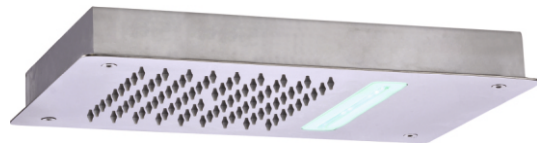

MFS - 24X18
Rain, Mist and Cascade
24" X 18" (600mm x 450mm)
(₹ 59900/-)