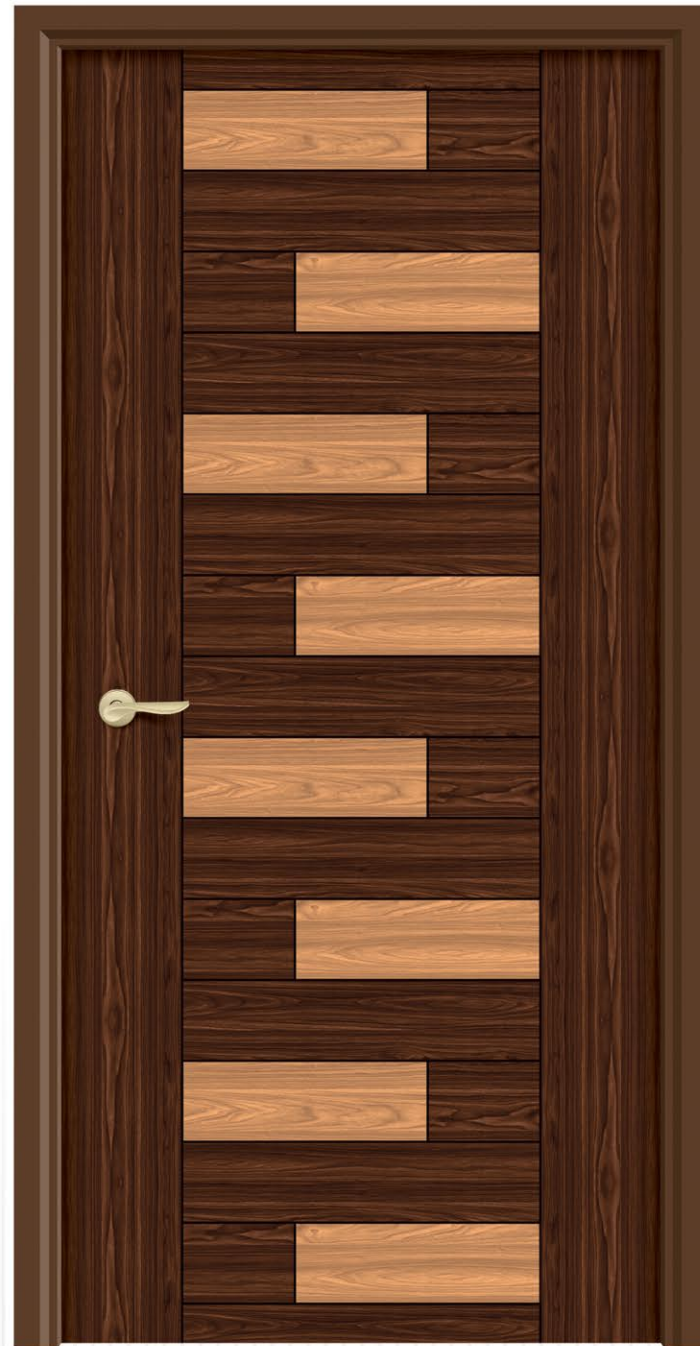

# REGULAR

D O O R

*Strength*  
is beyond the measurement

SIZE : 7 x 3.25 FEET

SIZE  
7 x 3.25 Feet

Once it catches your attention, it never lets you go off. That shows the beauty of Doors captivating you.

R - 601

R - 602

ROUGH

**REGULAR**  
D O O R

*brighten*  
your space

R - 603

R - 604

SIZE  
7 x 3.25 Feet

Imparts only the impression of  
elegance, nothing more,  
nothing less.