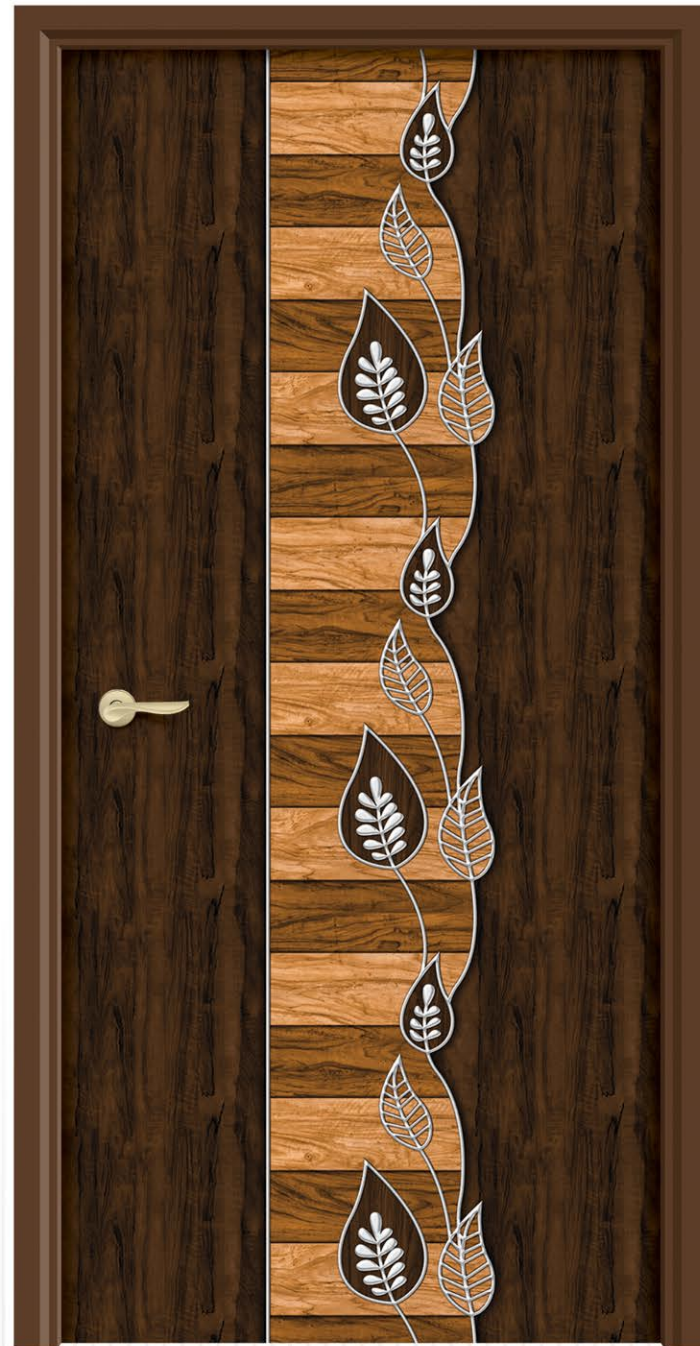

REGULAR
DOOR

SIZE
7 x 3.25 Feet

desire
the ultimate

R - 617

Life feels like a celebration
when the door is such a
delightful sight.

PREMIUM DOOR SKIN COLLECTION

ARTISTRY