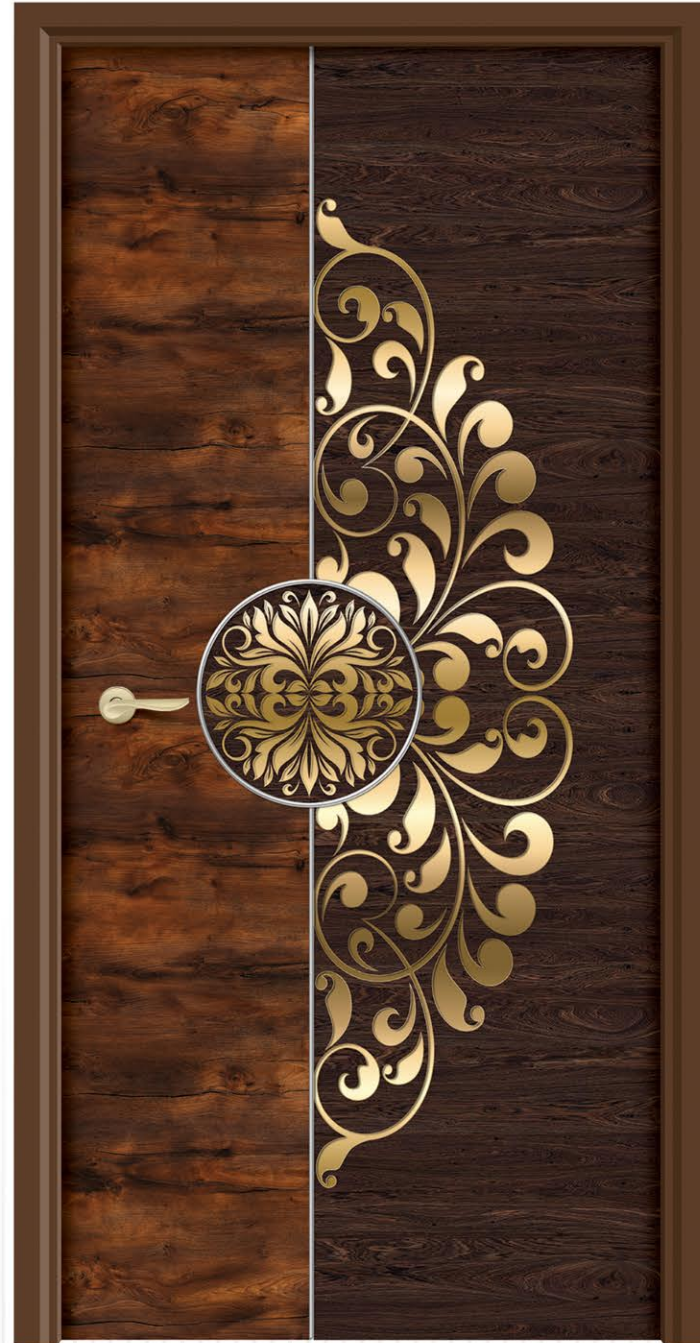

# DIGITAL D O O R

*Quality*  
is reflection of yourself

SIZE : 7 x 3.25 FEET

SIZE  
7 x 3.25 Feet

These doorskin designs express the aesthetics of your entire home with their matching nature.

DG - 501

DG - 502

GLANCE

DIGITAL  
DOOR

*majestic*  
your world with its solidity

DG - 503

DG - 504

SIZE  
7 x 3.25 Feet

Designs so different from any other, it always attracts the eyes even if it is seen before.

DG - 505

DG - 506

PREMIUM DOOR SKIN COLLECTION

FULFILS

DIGITAL  
DOOR

*cheer*

*your mood more textures*

SIZE  
7 x 3.25 Feet

We design our doorskins with a passion to convey innovativeness in each piece.

DG - 507

DG - 508

DG - 509

DG - 510

PREMIUM DOOR SKIN COLLECTION

DESIRES

DIGITAL  
DOOR

SIZE  
7 x 3.25 Feet