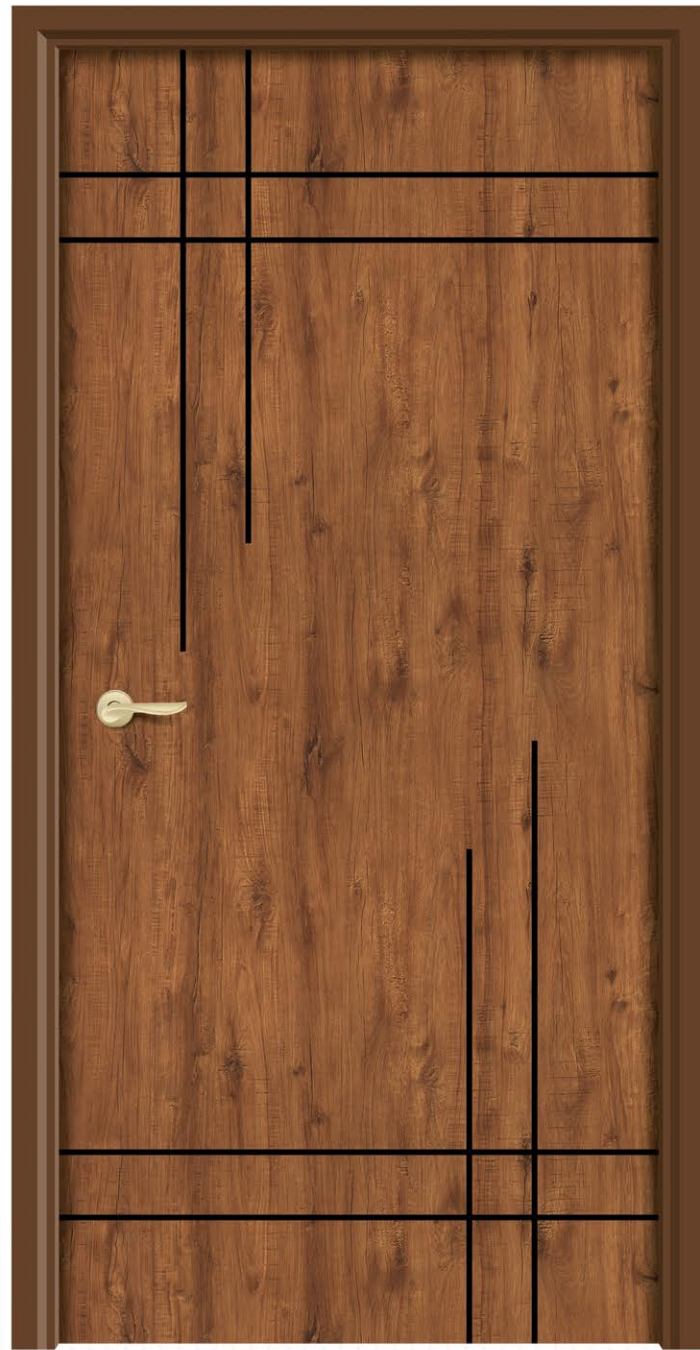

DCP - 305

DCP - 306

PREMIUM DOOR SKIN COLLECTION

NATURE

**DESIGNER  
CUT & PASTE**  
D O O R

SIZE  
**7 x 3.25 Feet**

*happiness*  
knocking on your door

Only visionary minds can think of the designs that can impress everybody.