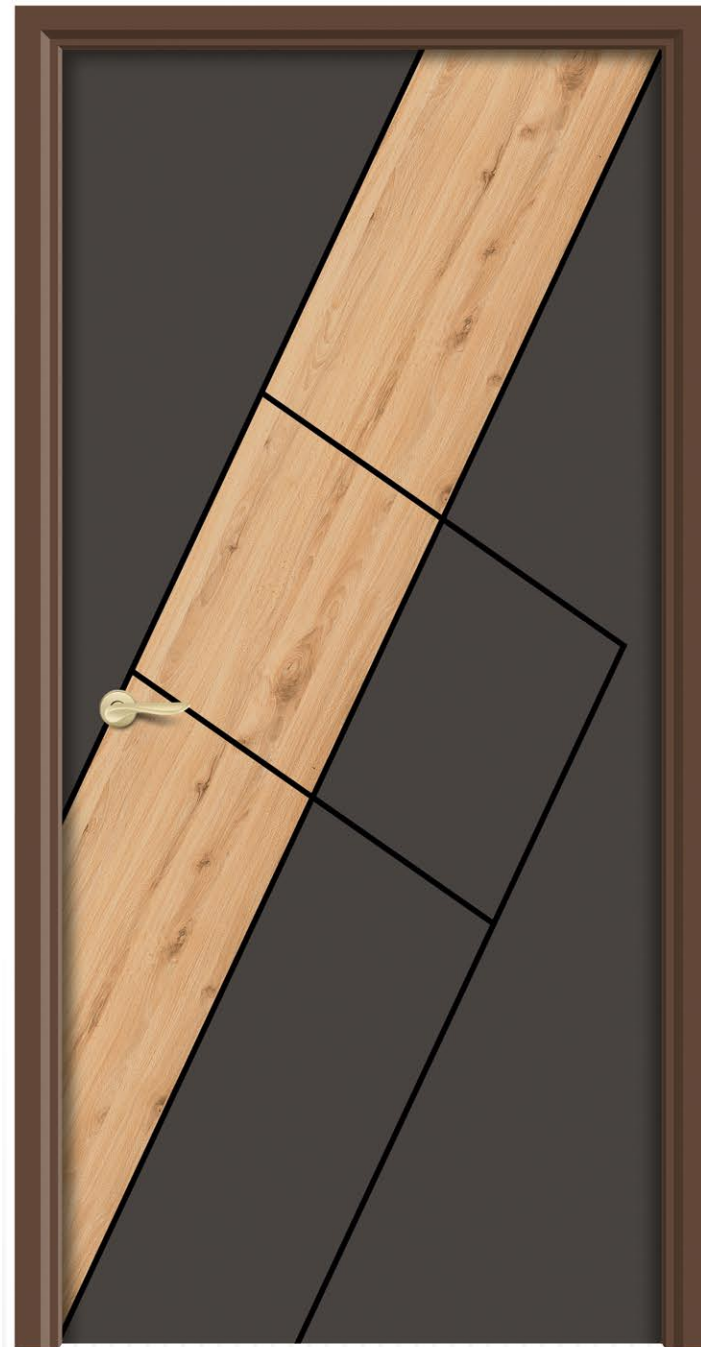

**DESIGNER
CUT & PASTE**
D O O R

SIZE
7 x 3.25 Feet

happiness
knocking on your door

Only visionary minds can think of the designs that can impress everybody.

DCP - 308

PREMIUM DOOR SKIN COLLECTION

TOUCH