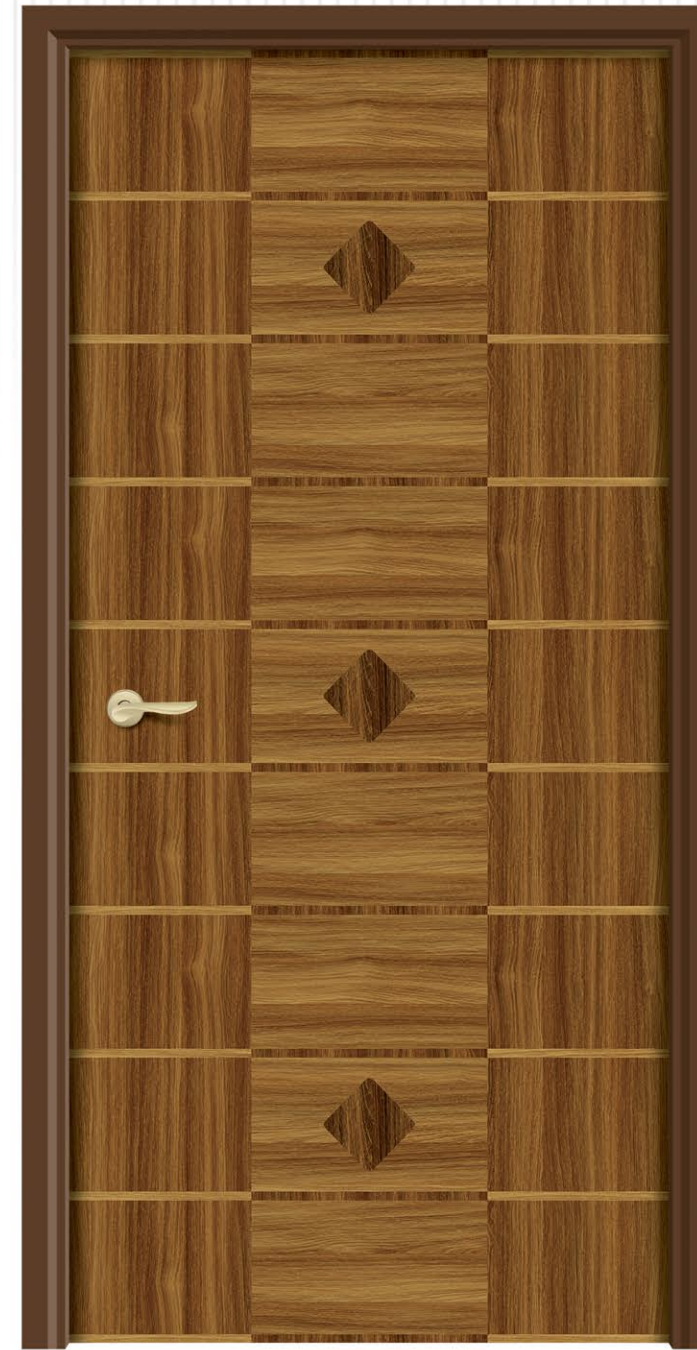

REGULAR
DOOR

*find
the fantastic*

SIZE
7 x 3.25 Feet

Elegance is revealed in sophisticated beauty. Not everything can impart elegance. But these range Doors.

R - 612

PREMIUM DOOR SKIN COLLECTION

LAVISH