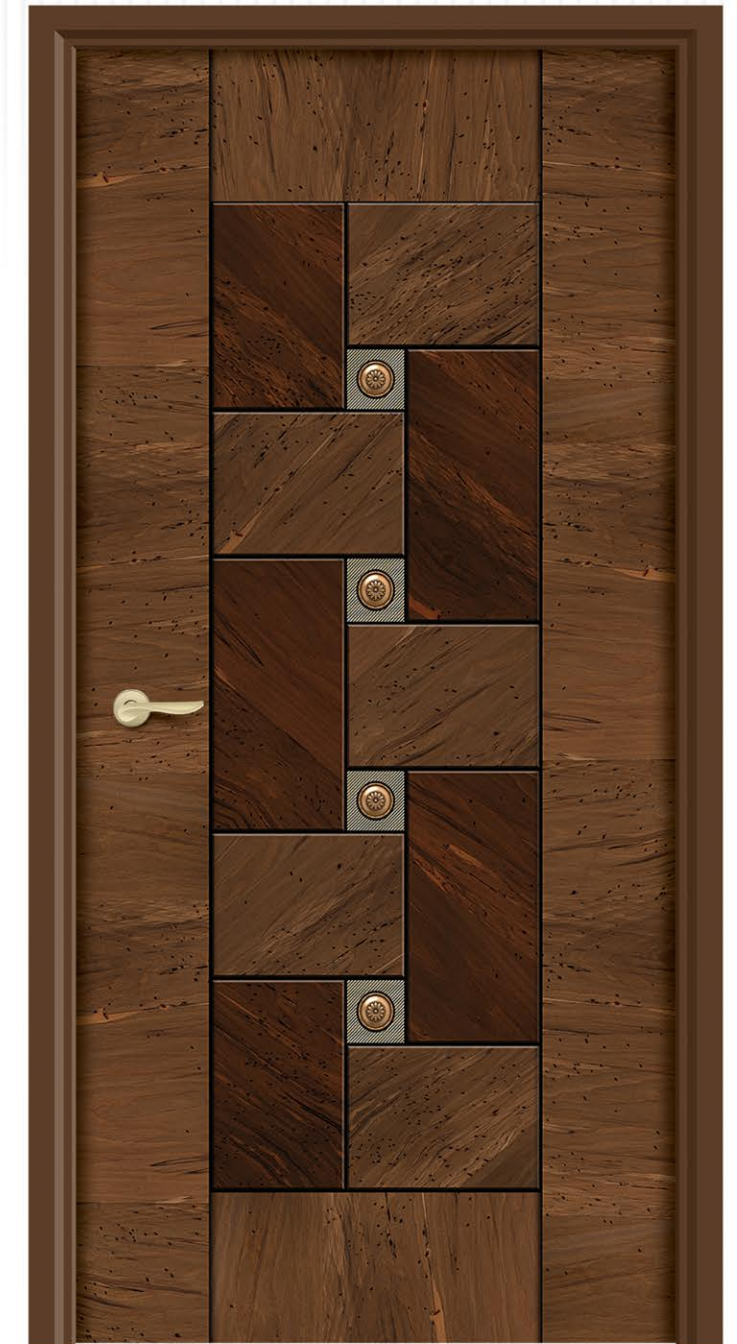

# DIGITAL D O O R

*Quality*  
is reflection of yourself

SIZE : 7 x 3.25 FEET

SIZE  
7 x 3.25 Feet

These doorskin designs express the aesthetics of your entire home with their matching nature.

DG - 501

DG - 502

GLANCE

DIGITAL  
DOOR

*majestic*  
your world with its solidity

DG - 503

DG - 504

SIZE  
7 x 3.25 Feet

Designs so different from any other, it always attracts the eyes even if it is seen before.

DG - 505