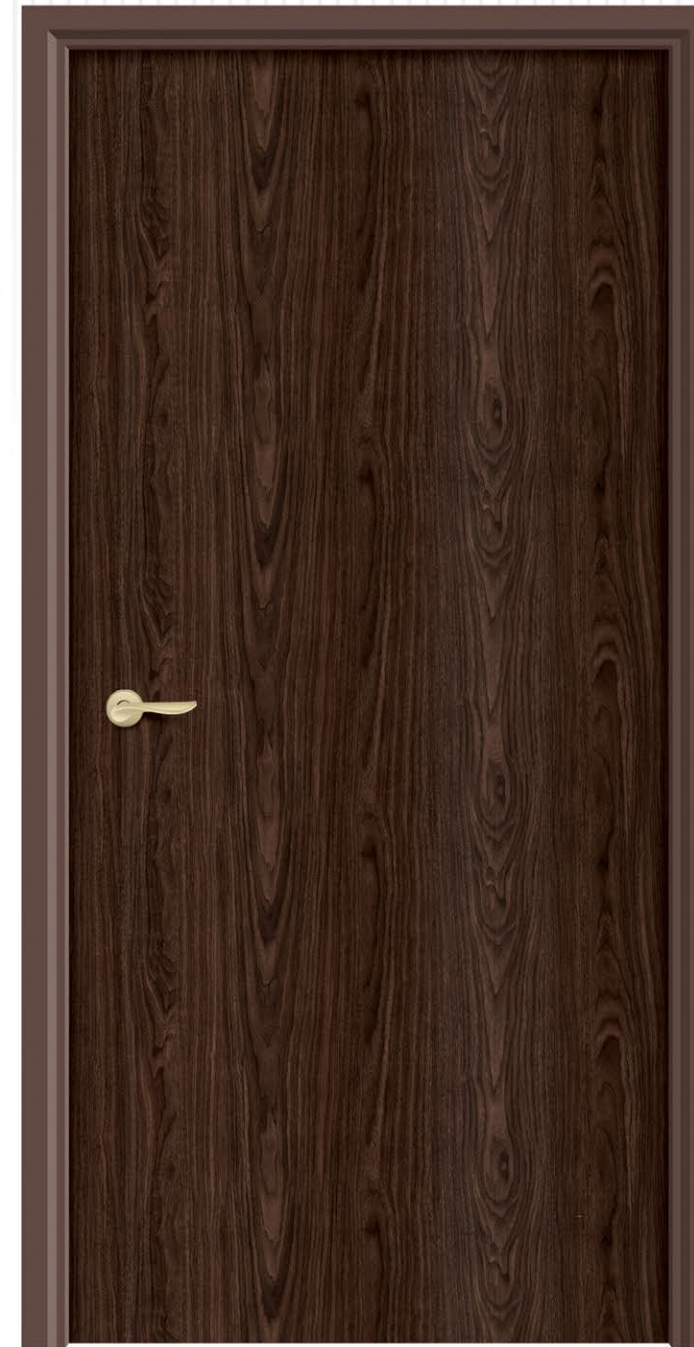

# WOOD GRAIN D O O R

*Strength*  
is beyond the measurement

SIZE : 7 x 3.25 FEET

SIZE  
7 x 3.25 Feet

Grandeur is not a gift. It is a choice you make. Choose the grandness of these designs for your doors.