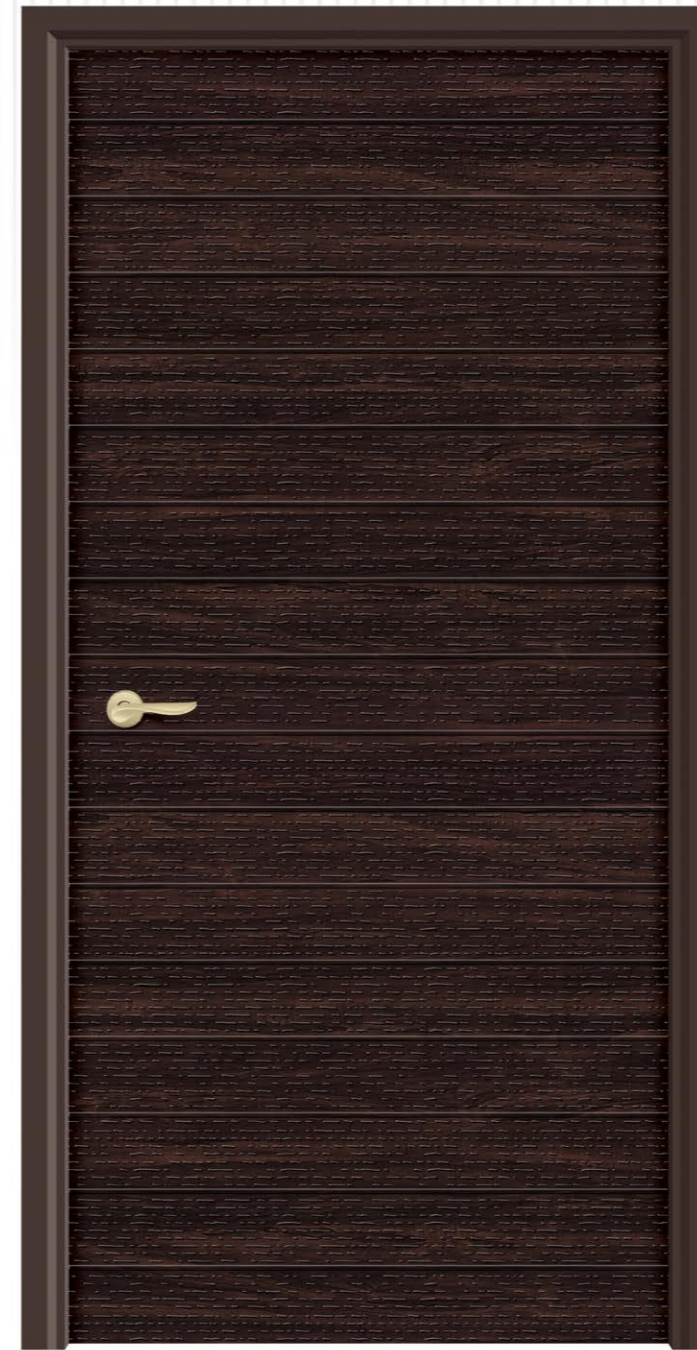

# STUNNING

**TEXTURE**  
D O O R

*stark*  
and larger than life

T - 403

T - 404

SIZE  
7 x 3.25 Feet

Amusement of newness will never die when it is sparked with the joy of welcome by this door.

T - 405