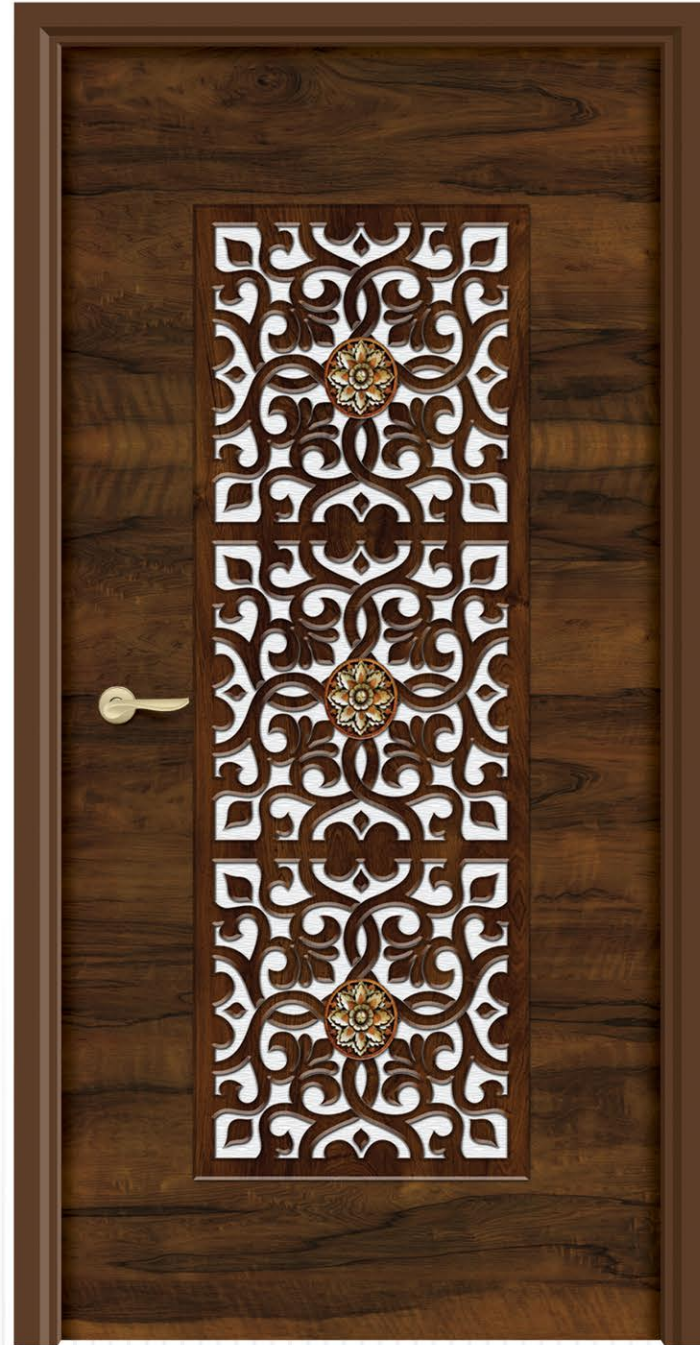

This doorskin design gains the attention of everybody every time someone sees it.

DG - 511

DG - 512

IMPRESS

DIGITAL  
D O O R

*cheer*  
your mood more textures

DG - 513

DG - 514

SIZE  
7 x 3.25 Feet

Wherever you are in the world, your door which takes you into your sweet home is your favourite direction.

DG - 515

DG - 516

PREMIUM DOOR SKIN COLLECTION

GLORIOUS