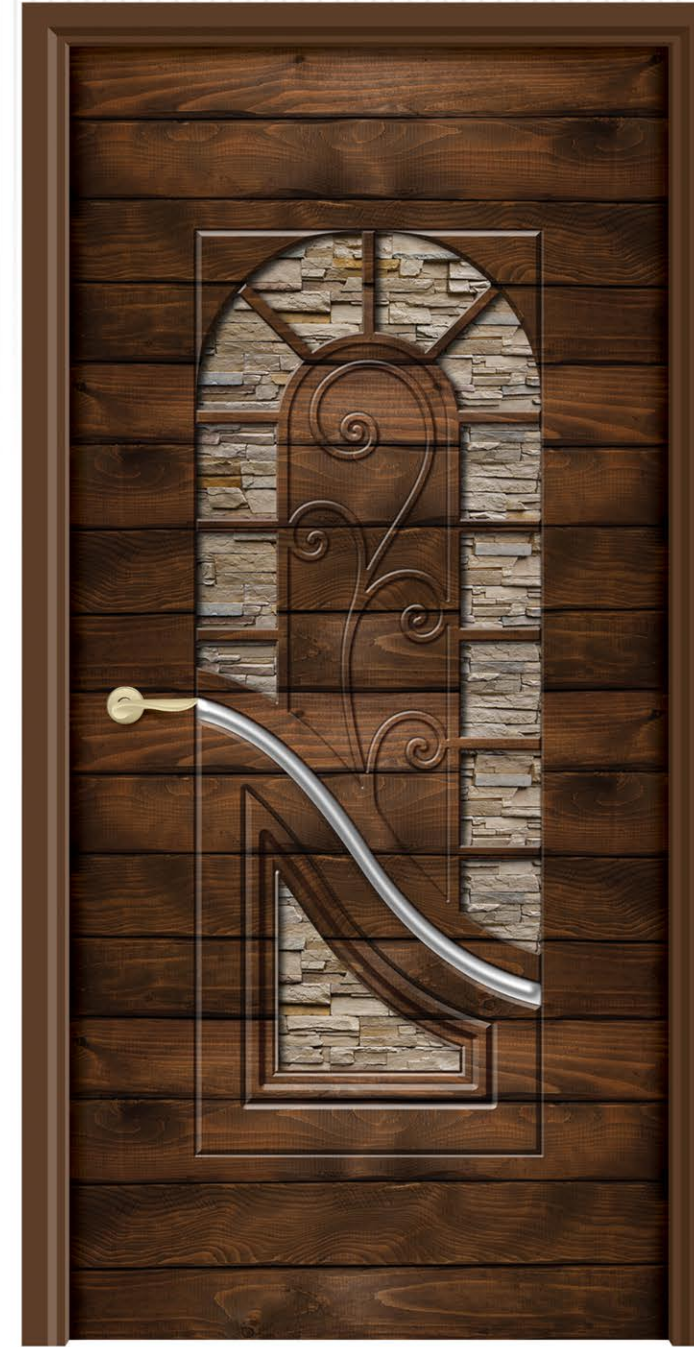

# DIGITAL D O O R

*Quality*  
is reflection of yourself

SIZE : 7 x 3.25 FEET

SIZE  
7 x 3.25 Feet

These doorskin designs express the aesthetics of your entire home with their matching nature.

DG - 501

DG - 502

GLANCE

DIGITAL  
DOOR

*majestic*  
your world with its solidity

DG - 503

DG - 504

SIZE  
7 x 3.25 Feet

Designs so different from any other, it always attracts the eyes even if it is seen before.

DG - 505