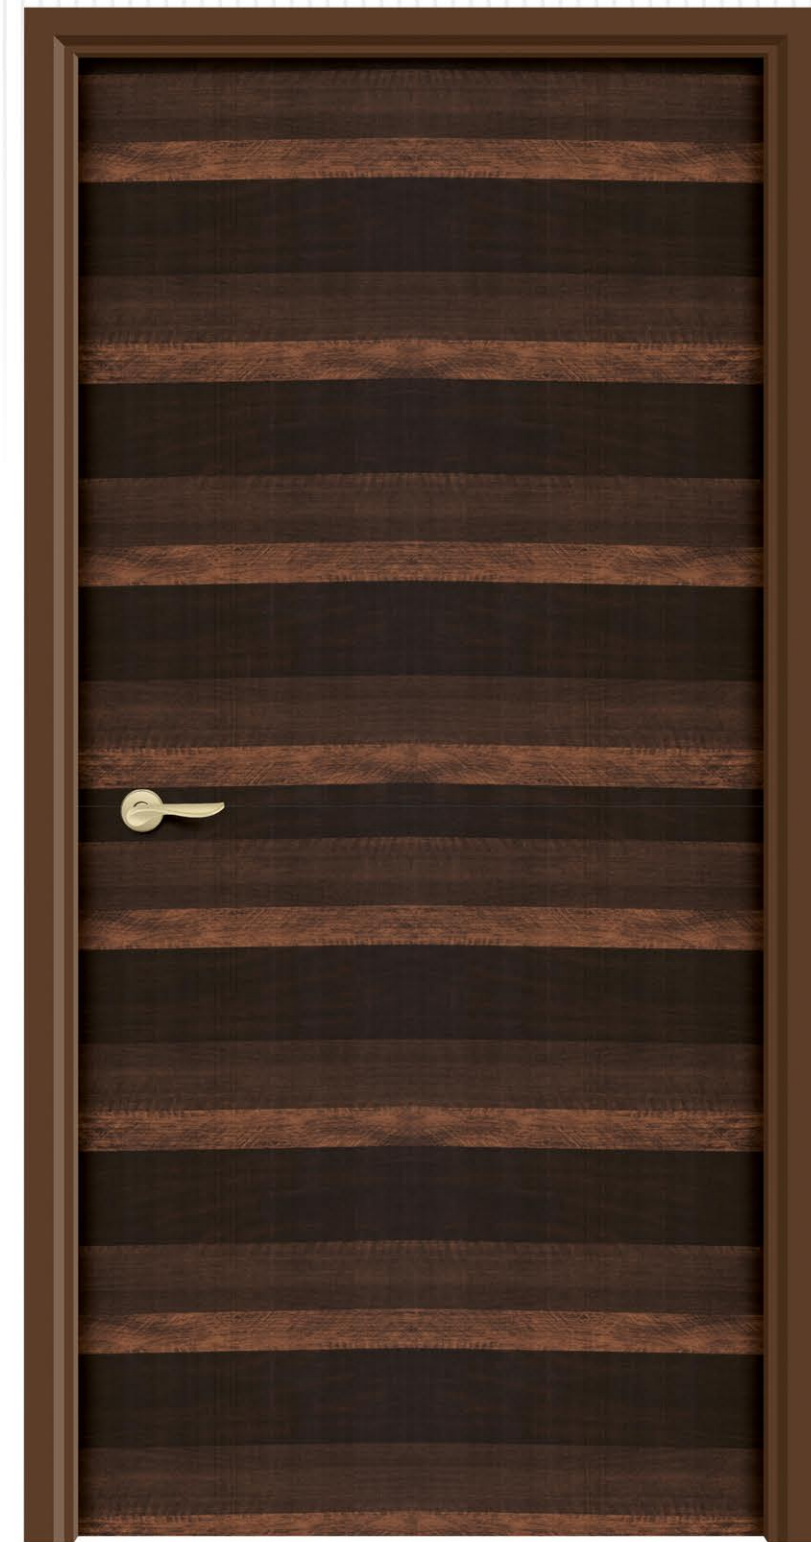

# WOOD GRAIN D O O R

SIZE  
7 x 3.25 Feet

*cherish*  
the charismatic

WG - 803

WG - 804 (HZ)

decor

WG - 805 (HZ)

With the flowy designs, these textures blend into your interiors' character very easily for an awesome style.