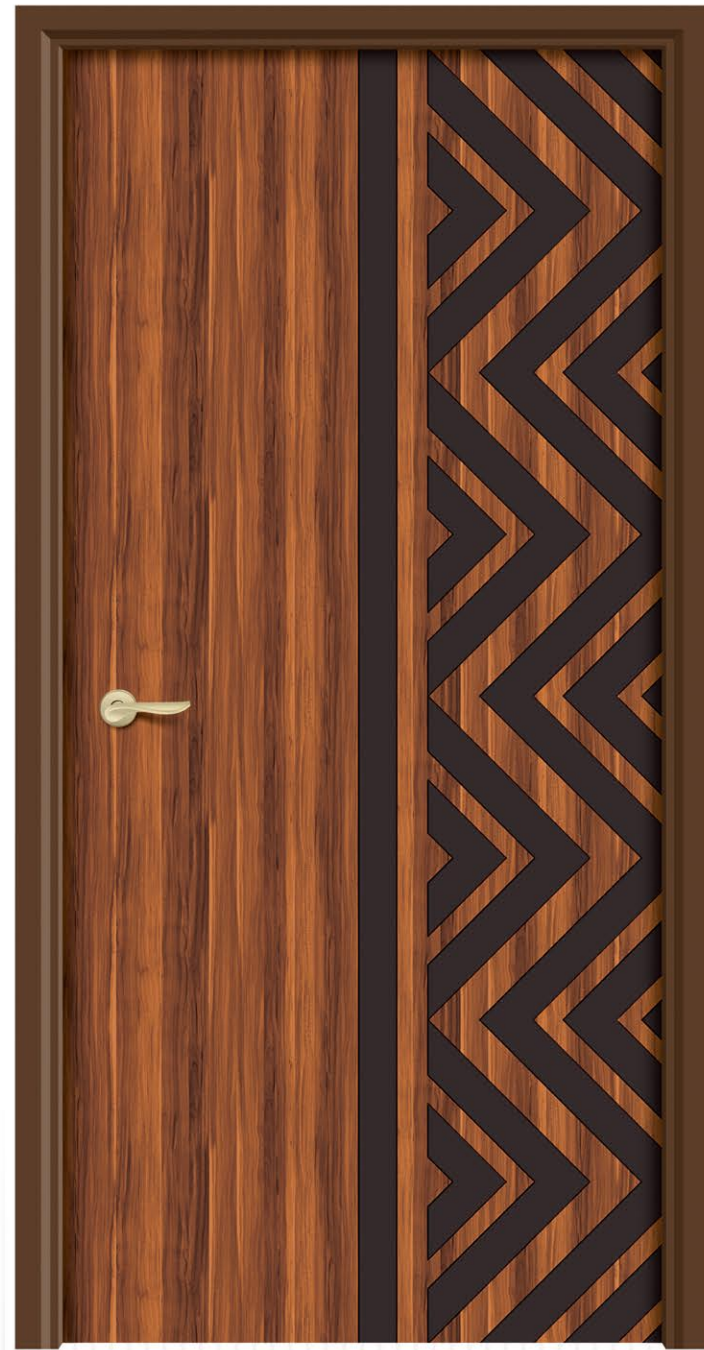

R - 602

ROUGH

**REGULAR**  
D O O R

*brighten*  
your space

R - 603

R - 604

SIZE  
7 x 3.25 Feet

Imparts only the impression of  
elegance, nothing more,  
nothing less.