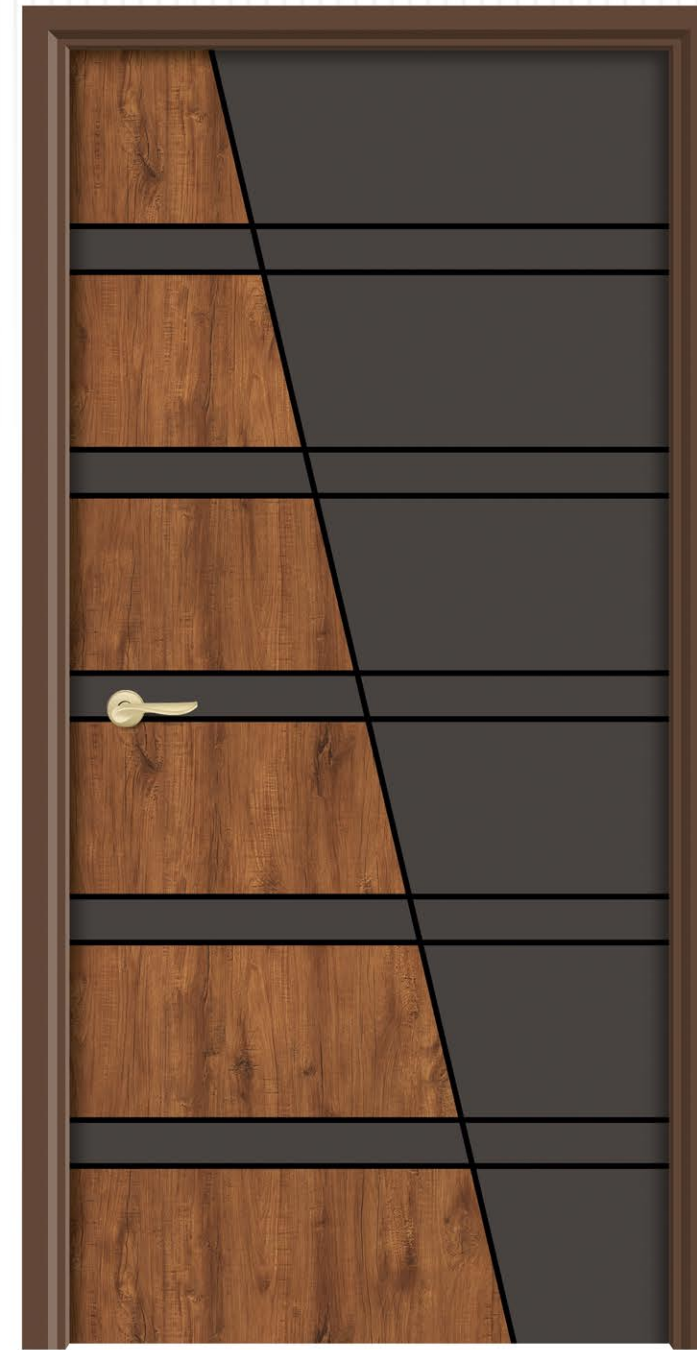

DCP - 305

DCP - 306

PREMIUM DOOR SKIN COLLECTION

NATURE

**DESIGNER  
CUT & PASTE**  
D O O R

SIZE  
**7 x 3.25 Feet**

*happiness*  
knocking on your door

Only visionary minds can think of the designs that can impress everybody.

DCP - 307

DCP - 308

DCP - 309

DCP - 310

PREMIUM DOOR SKIN COLLECTION

TOUCH

**DESIGNER  
CUT & PASTE**  
D O O R

SIZE  
**7 x 3.25** Feet