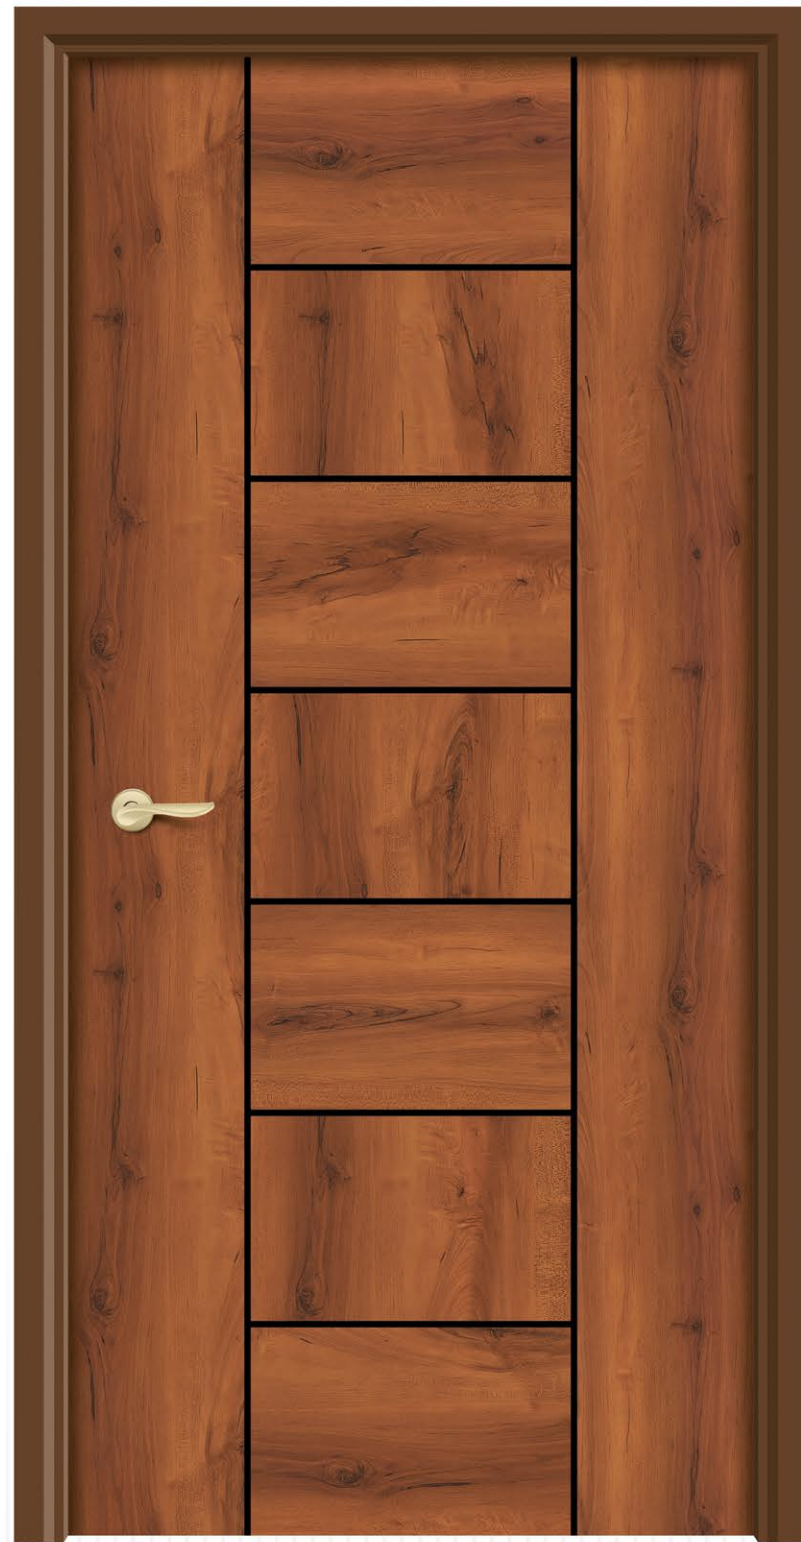

*gorgeous*  
of style

The classy look of these designs makes everyone go ga-ga over their appeal. They have the power to impress.

DCP - 311

DCP - 312

DCP - 318

DCP - 321

PREMIUM DOOR SKIN COLLECTION

TOUCH

**DESIGNER  
CUT & PASTE**  
D O O R

SIZE  
**7 x 3.25** Feet

refreshing

DCP - 323

Takes you to an imaginary world of nature where you wish to stay to experience freshness.

DCP - 313

The thrill of entering the door never dies when you have such an amazing on your doors.