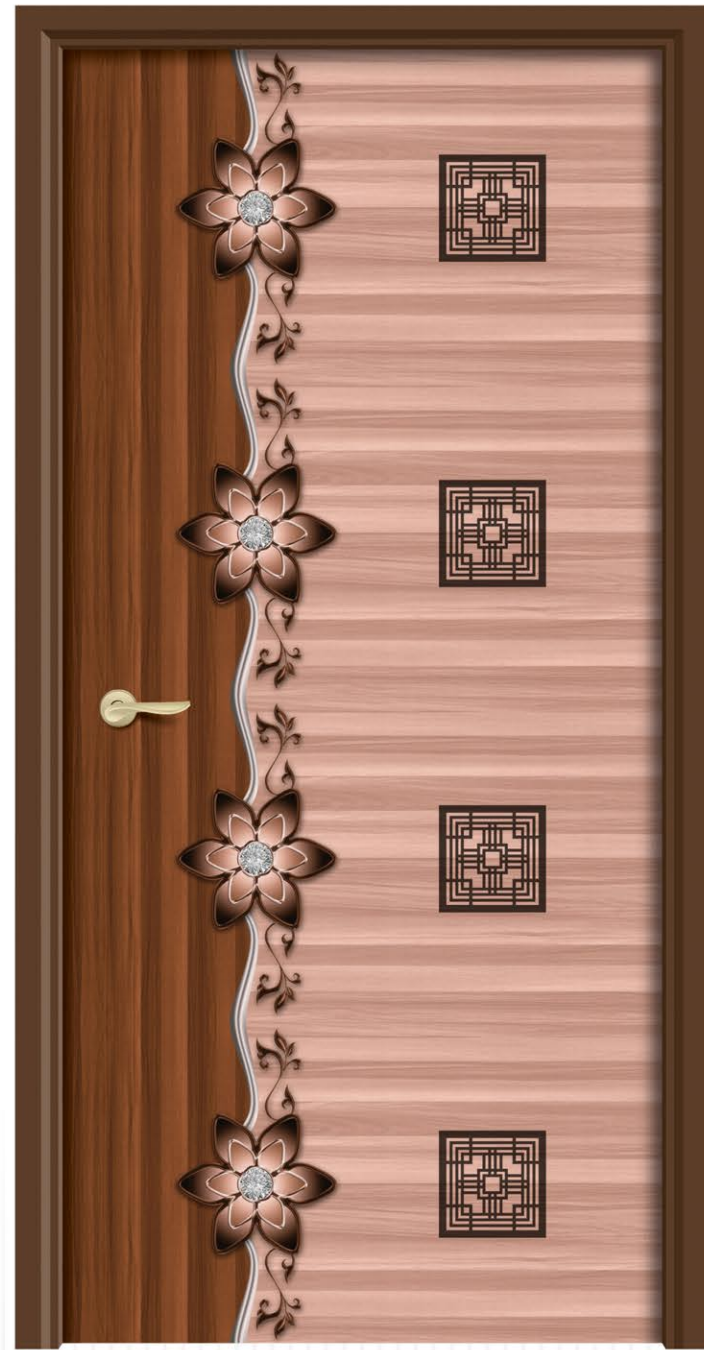

SIZE  
7 x 3.25 Feet

Each doorskin design reflects grace and charm with its singularity.

R - 614

R - 615

ELEGANT

**REGULAR**  
DOOR

SIZE  
**7 x 3.25** Feet

*desire*  
the ultimate