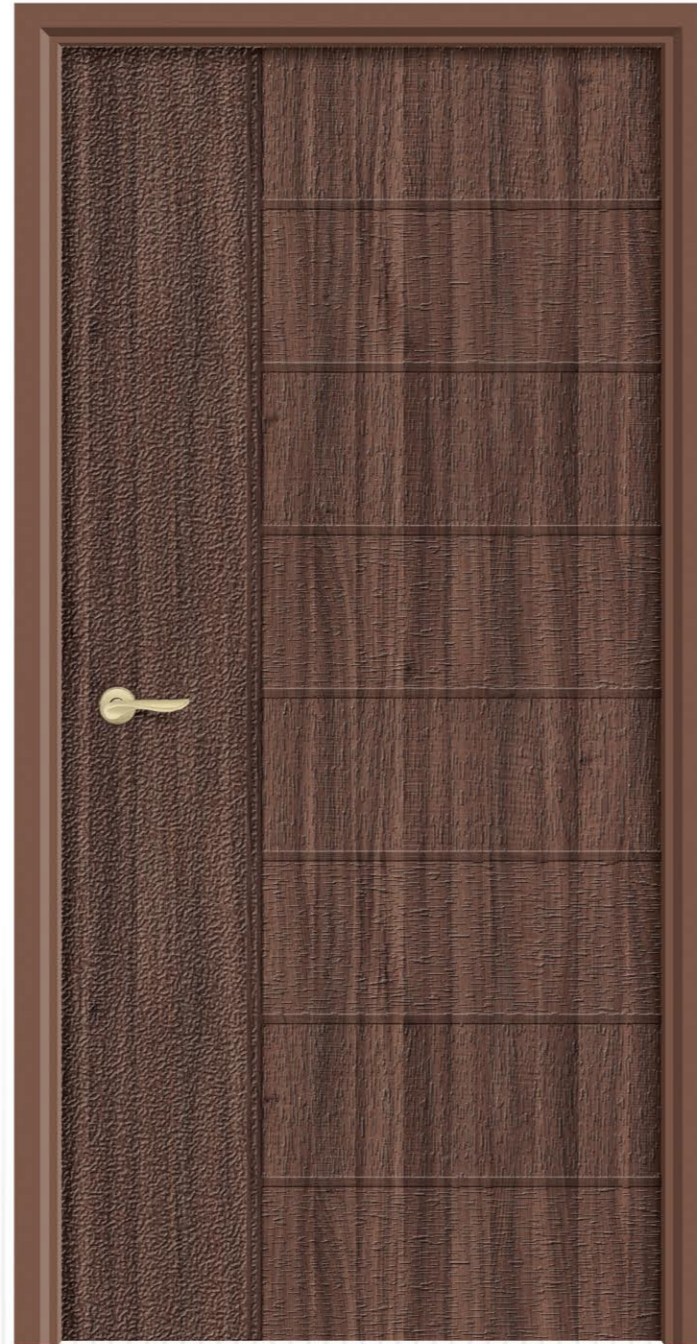

# STUNNING

**TEXTURE**  
D O O R

*stark*  
and larger than life

T - 403

T - 404

SIZE  
7 x 3.25 Feet

Amusement of newness will never die when it is sparked with the joy of welcome by this door.

T - 405