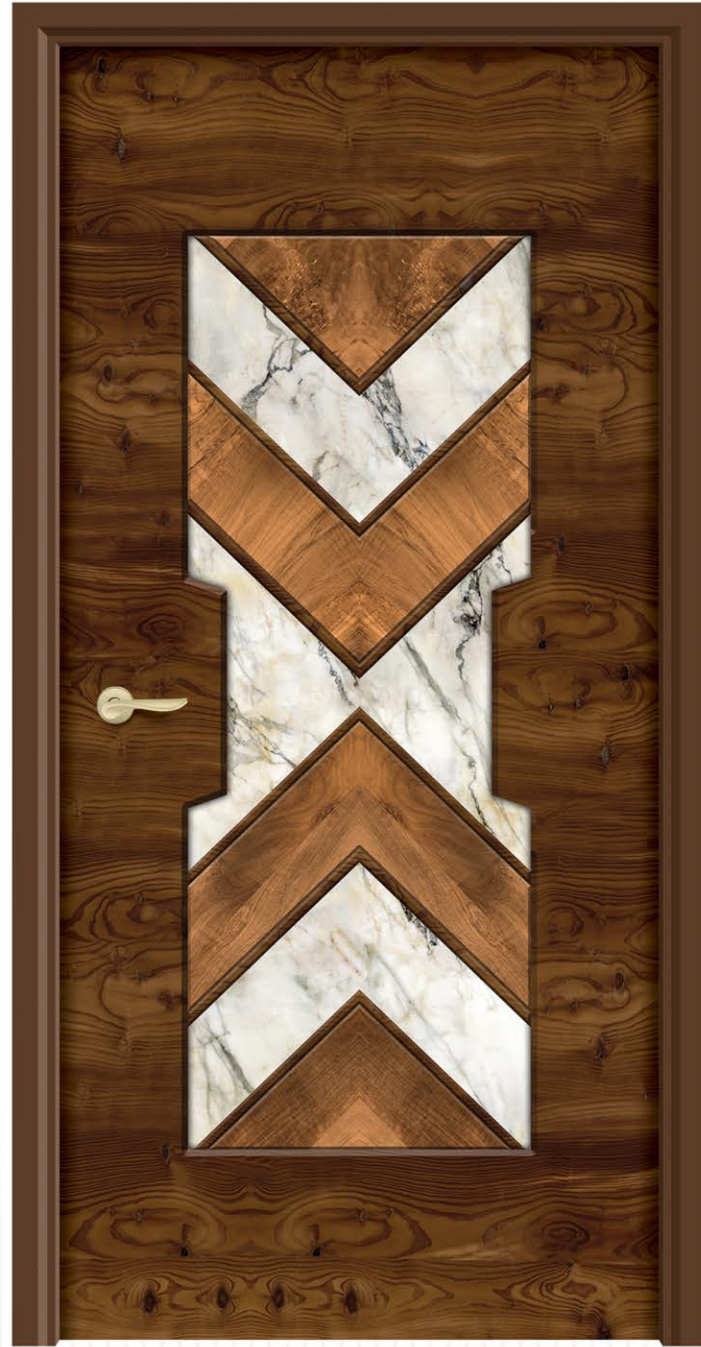

DG - 506

PREMIUM DOOR SKIN COLLECTION

FULFILS

DIGITAL  
DOOR

*cheer*

*your mood more textures*

SIZE  
7 x 3.25 Feet

We design our doorskins with a passion to convey innovativeness in each piece.