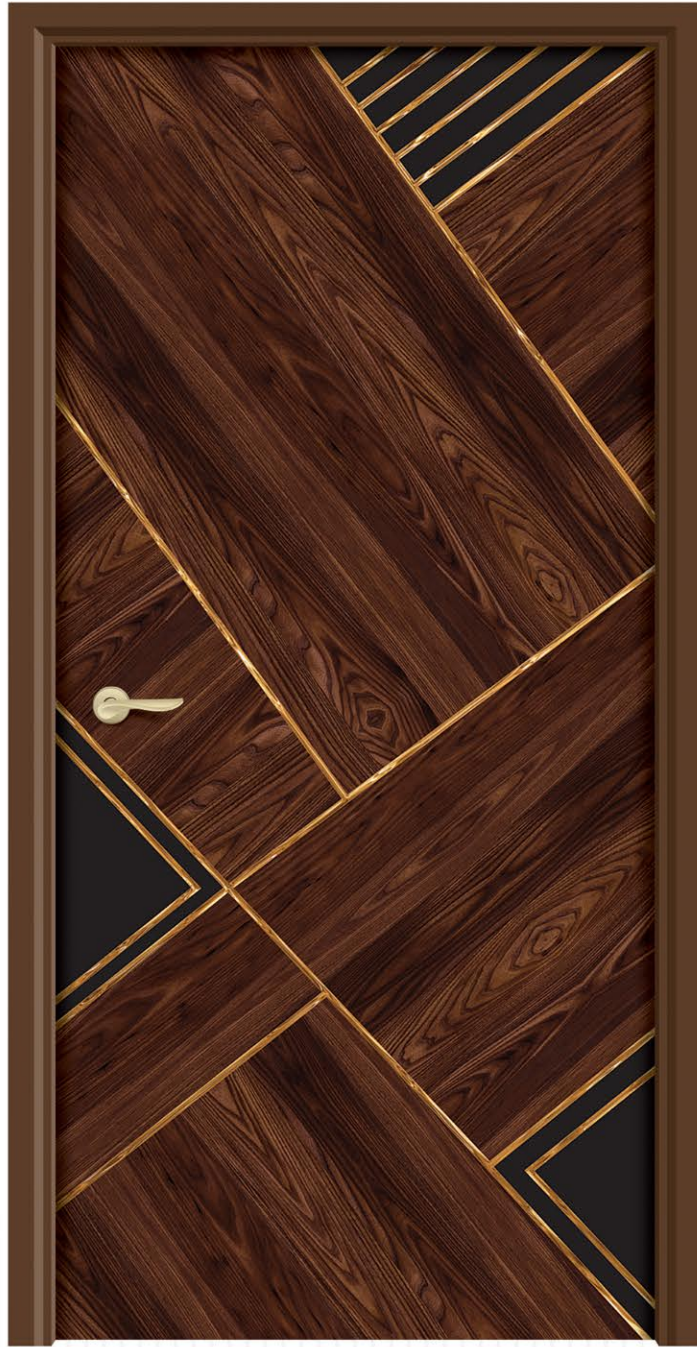

DIGITAL
DOOR

majestic
your world with its solidity

DG - 503

SIZE
7 x 3.25 Feet

Designs so different from any other, it always attracts the eyes even if it is seen before.

PREMIUM DOOR SKIN COLLECTION

FULFILS