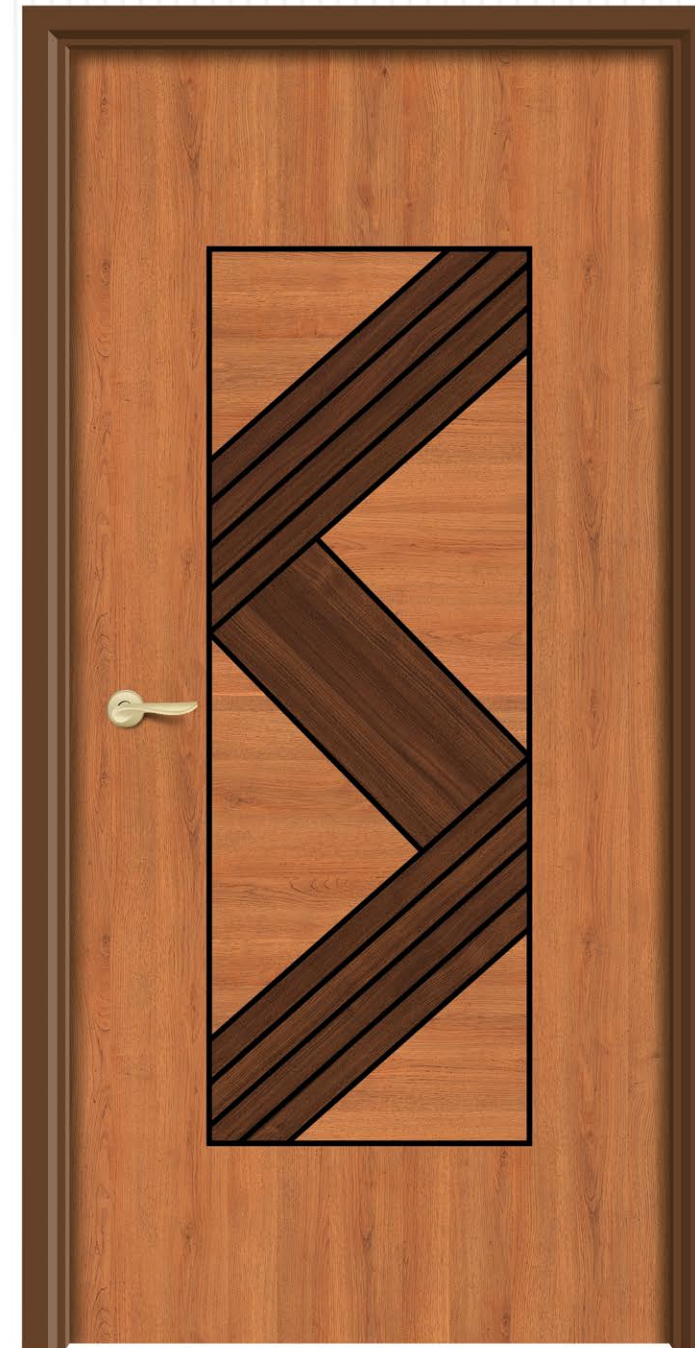

**DESIGNER  
CUT & PASTE**  
D O O R

SIZE  
**7 x 3.25** Feet

refreshing

DCP - 323

Takes you to an imaginary world of nature where you wish to stay to experience freshness.

DCP - 313

The thrill of entering the door never dies when you have such an amazing on your doors.