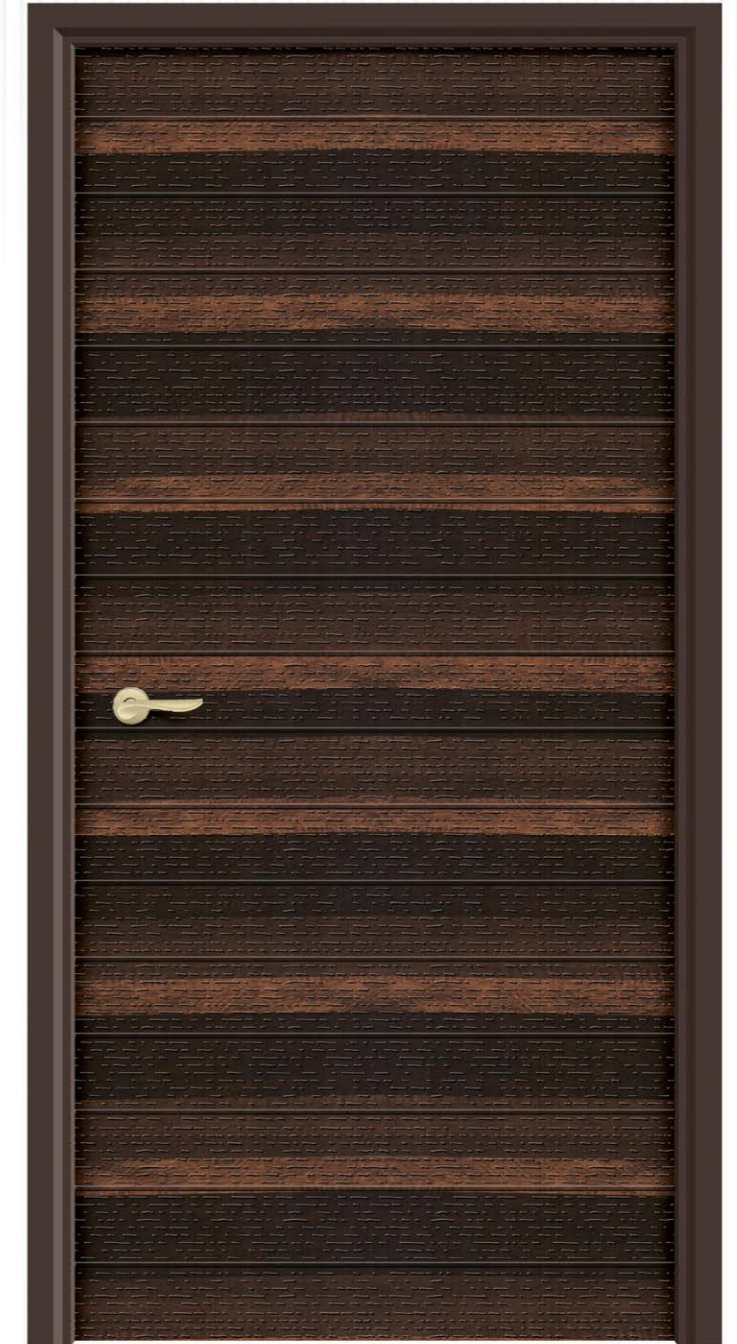

# STUNNING

**TEXTURE**  
D O O R

*stark*  
and larger than life

T - 403

T - 404

SIZE  
7 x 3.25 Feet

Amusement of newness will never die when it is sparked with the joy of welcome by this door.

T - 405