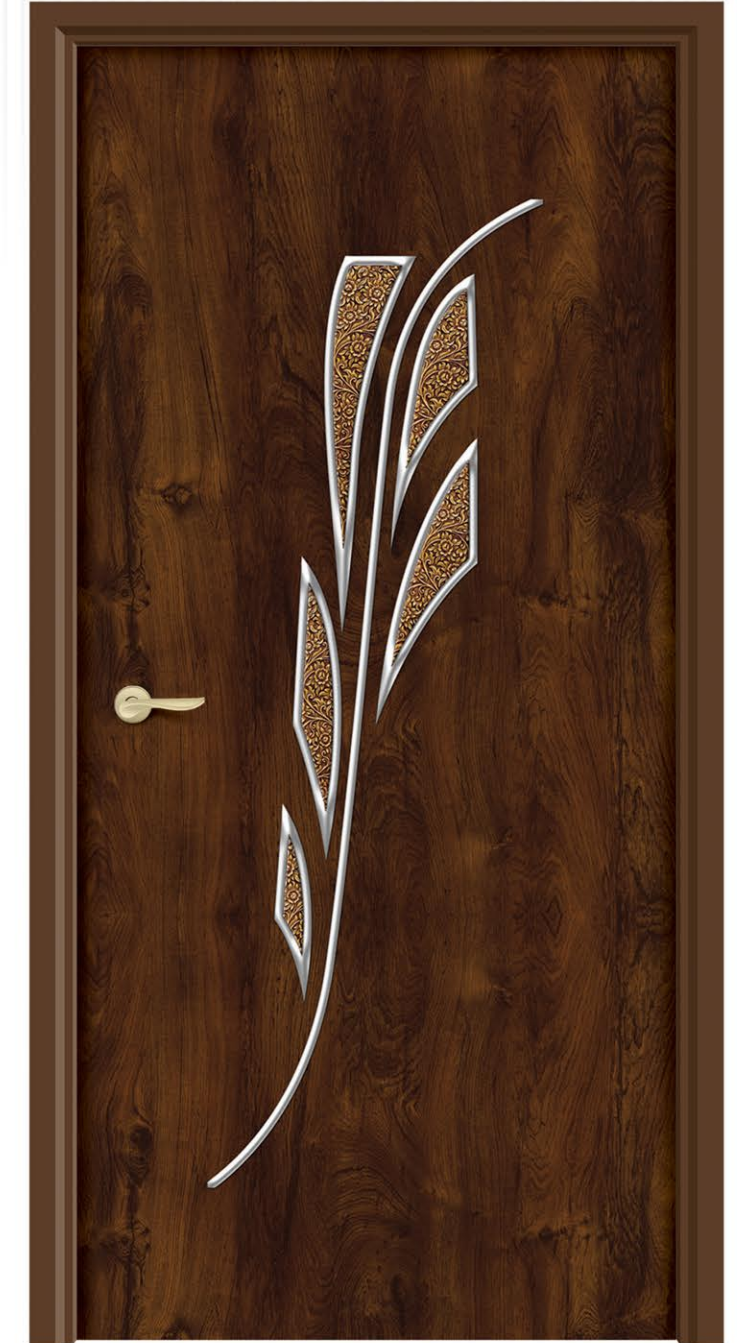

DG - 506

PREMIUM DOOR SKIN COLLECTION

FULFILS

DIGITAL  
DOOR

*cheer*

*your mood more textures*

SIZE  
7 x 3.25 Feet

We design our doorskins with a passion to convey innovativeness in each piece.

DG - 507

DG - 508

DG - 509

DG - 510

PREMIUM DOOR SKIN COLLECTION

DESIRES

DIGITAL  
DOOR

SIZE  
7 x 3.25 Feet