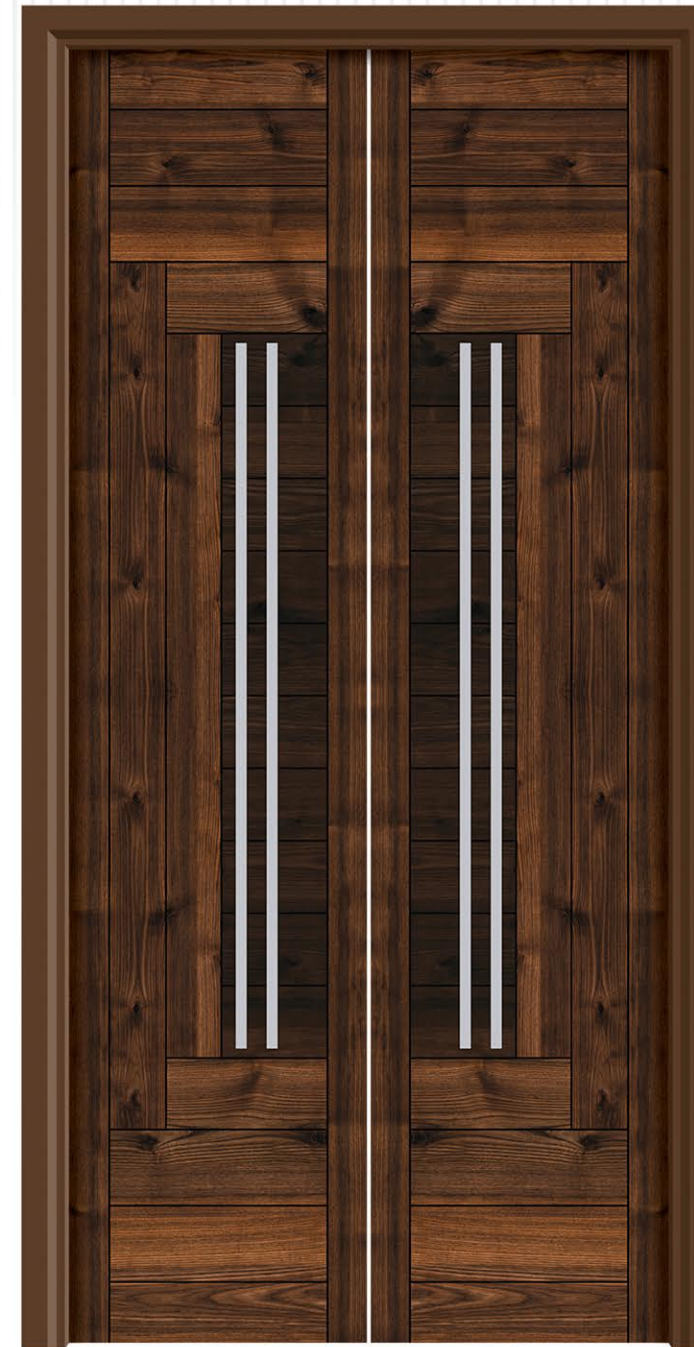

# DOUBLE D O O R

DD - 701

SIZE : 8 x 4 FEET

When these doorskins are applied to the doors, the beauty of the interior gets enhanced with their extraordinary look.

SIZE  
8 x 4 Feet

We have worked devotedly towards giving only the best and special doorskins to you.