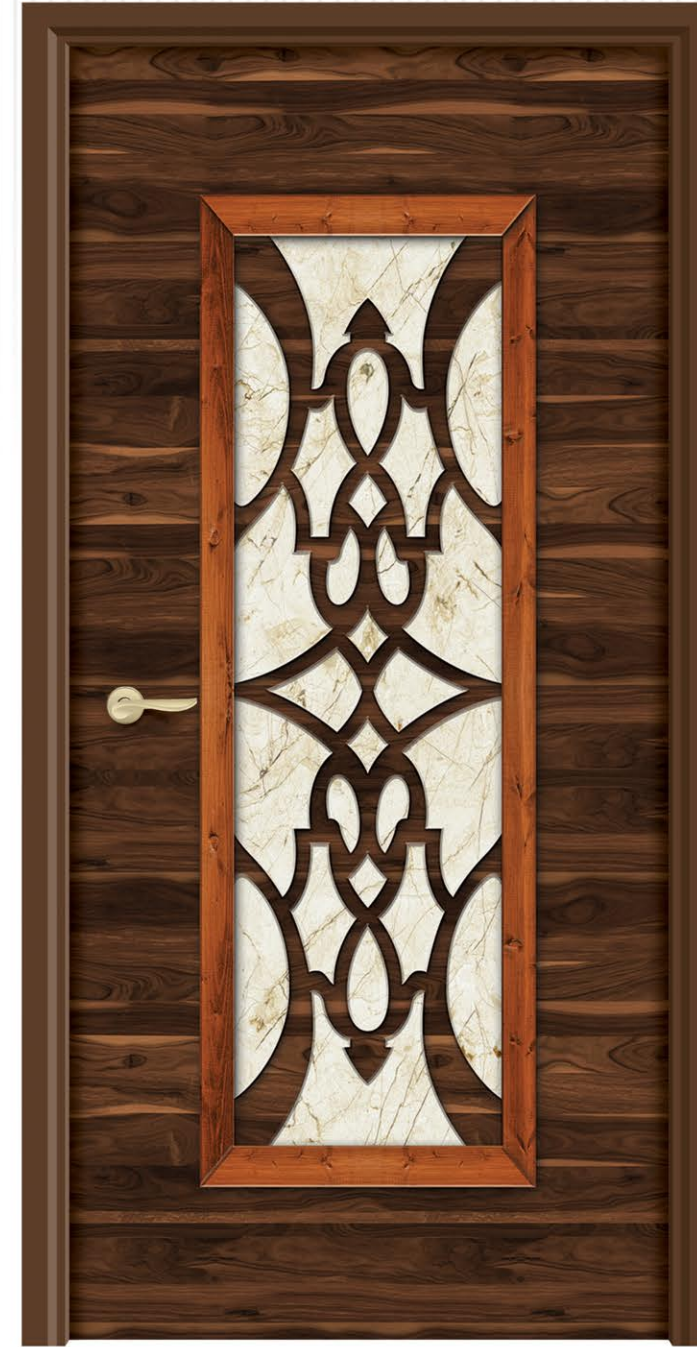

DIGITAL
DOOR

cheer

your mood more textures

SIZE
7 x 3.25 Feet

We design our doorskins with a passion to convey innovativeness in each piece.

DG - 509

PREMIUM DOOR SKIN COLLECTION

DESIRES