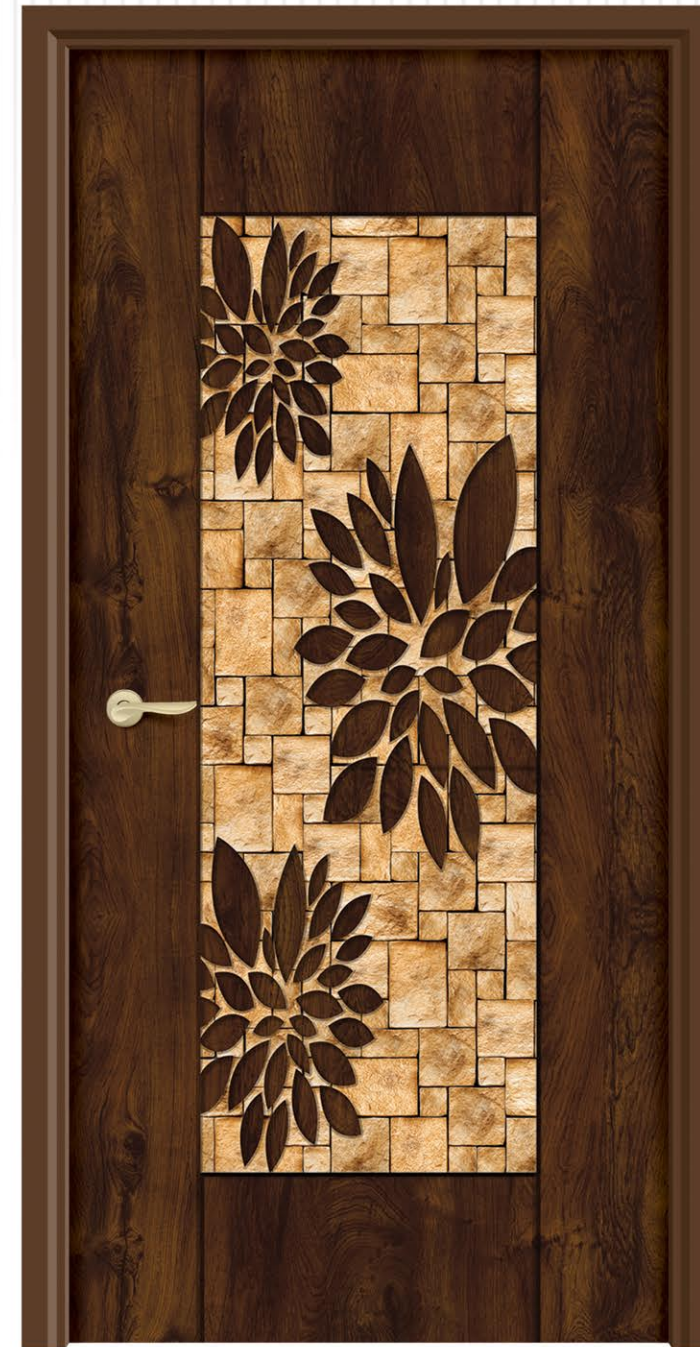

DIGITAL
DOOR

SIZE
7 x 3.25 Feet

This doorskin design gains the attention of everybody every time someone sees it.

DG - 511

IMPRESS