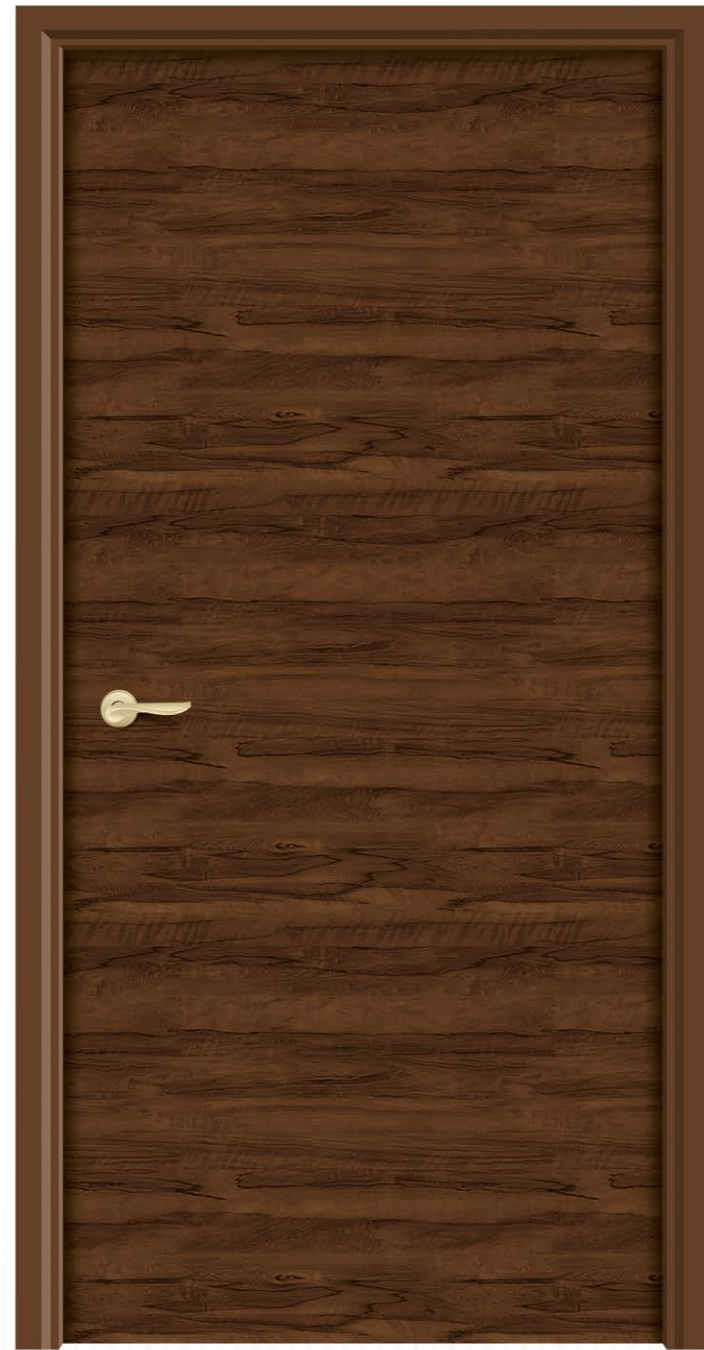

WG - 806 (HZ)