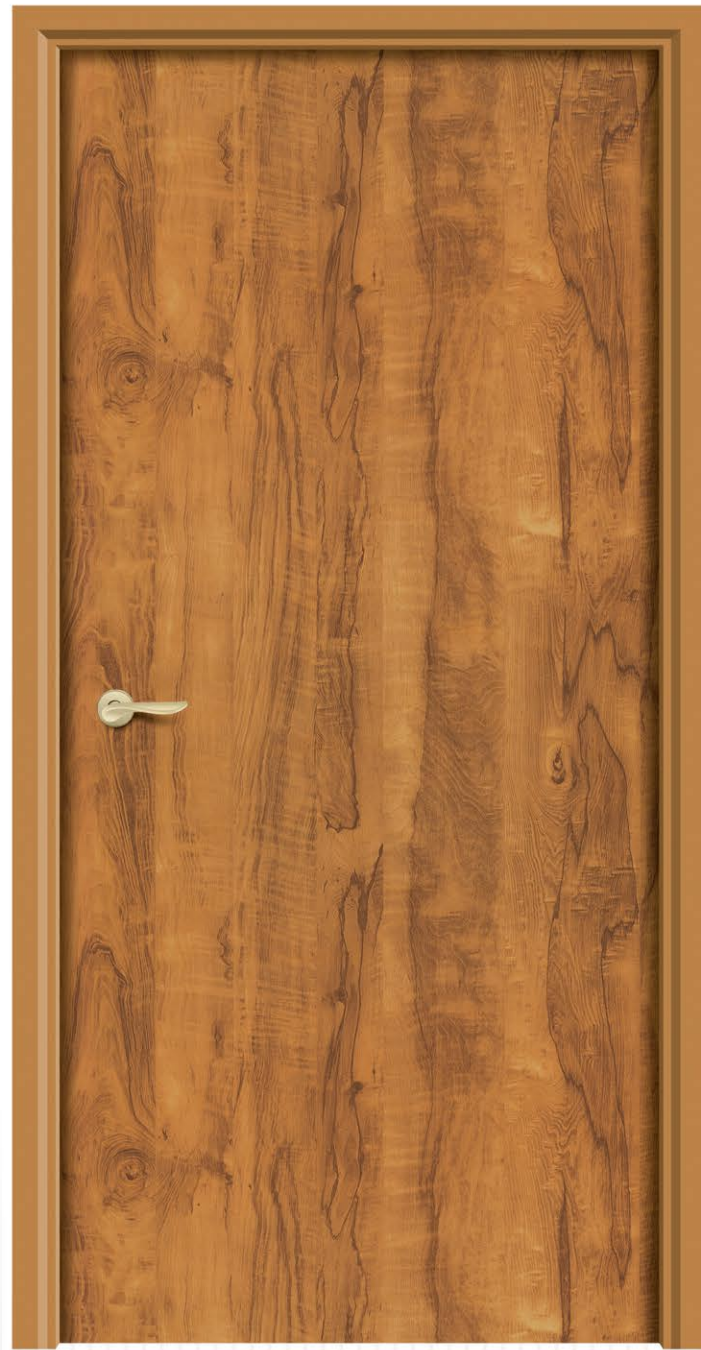

# WOOD GRAIN D O O R

SIZE  
7 x 3.25 Feet

*cherish*  
the charismatic

WG - 803

WG - 804 (HZ)

decor

WG - 805 (HZ)

With the flowy designs, these textures blend into your interiors' character very easily for an awesome style.