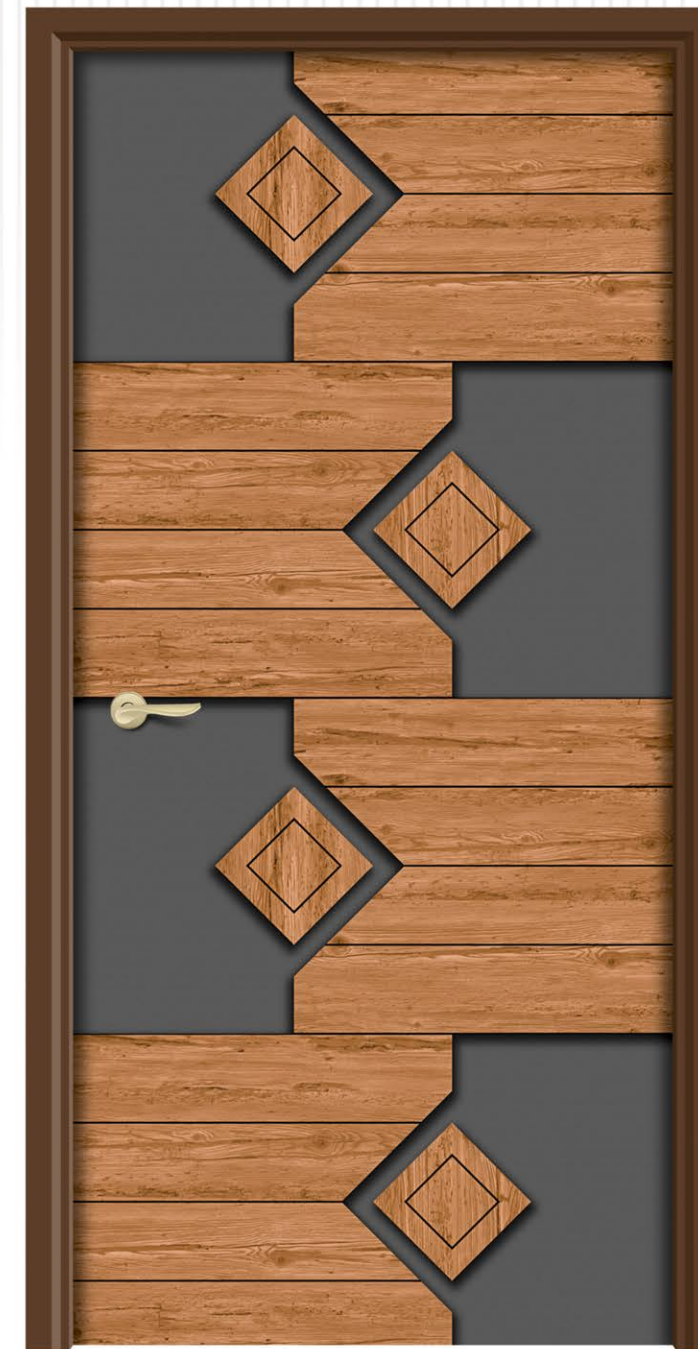

SIZE  
7 x 3.25 Feet

Wherever you are in the world, your door which takes you into your sweet home is your favourite direction.

DG - 515

DG - 516

PREMIUM DOOR SKIN COLLECTION

GLORIOUS

# REGULAR

D O O R

*Strength*  
is beyond the measurement

SIZE : 7 x 3.25 FEET

SIZE  
7 x 3.25 Feet

Once it catches your attention, it never lets you go off. That shows the beauty of Doors captivating you.

R - 601

R - 602

ROUGH

**REGULAR**  
D O O R

*brighten*  
your space

R - 603

R - 604

SIZE  
7 x 3.25 Feet

Imparts only the impression of  
elegance, nothing more,  
nothing less.