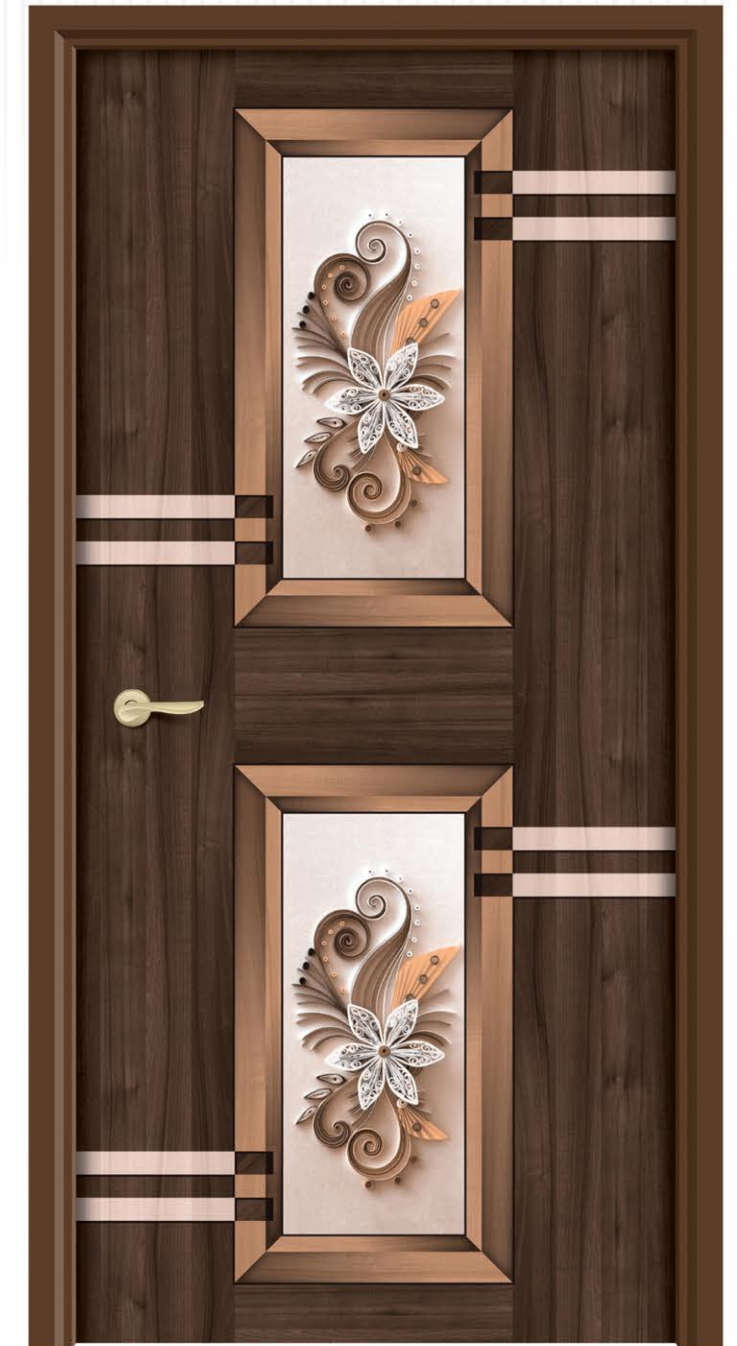

# REGULAR

D O O R

*Strength*  
is beyond the measurement

SIZE : 7 x 3.25 FEET

SIZE  
7 x 3.25 Feet

Once it catches your attention, it never lets you go off. That shows the beauty of Doors captivating you.

R - 601

R - 602

ROUGH

**REGULAR**  
D O O R

*brighten*  
your space

R - 603

R - 604

SIZE  
7 x 3.25 Feet

Imparts only the impression of  
elegance, nothing more,  
nothing less.

R - 605

R - 606

PREMIUM DOOR SKIN COLLECTION

ROUGH-CUT

**REGULAR**  
D O O R

SIZE  
**7 x 3.25** Feet

Let the superiority of your doors  
make everyone envy your royal  
choice. Bask in that feeling.

authentic