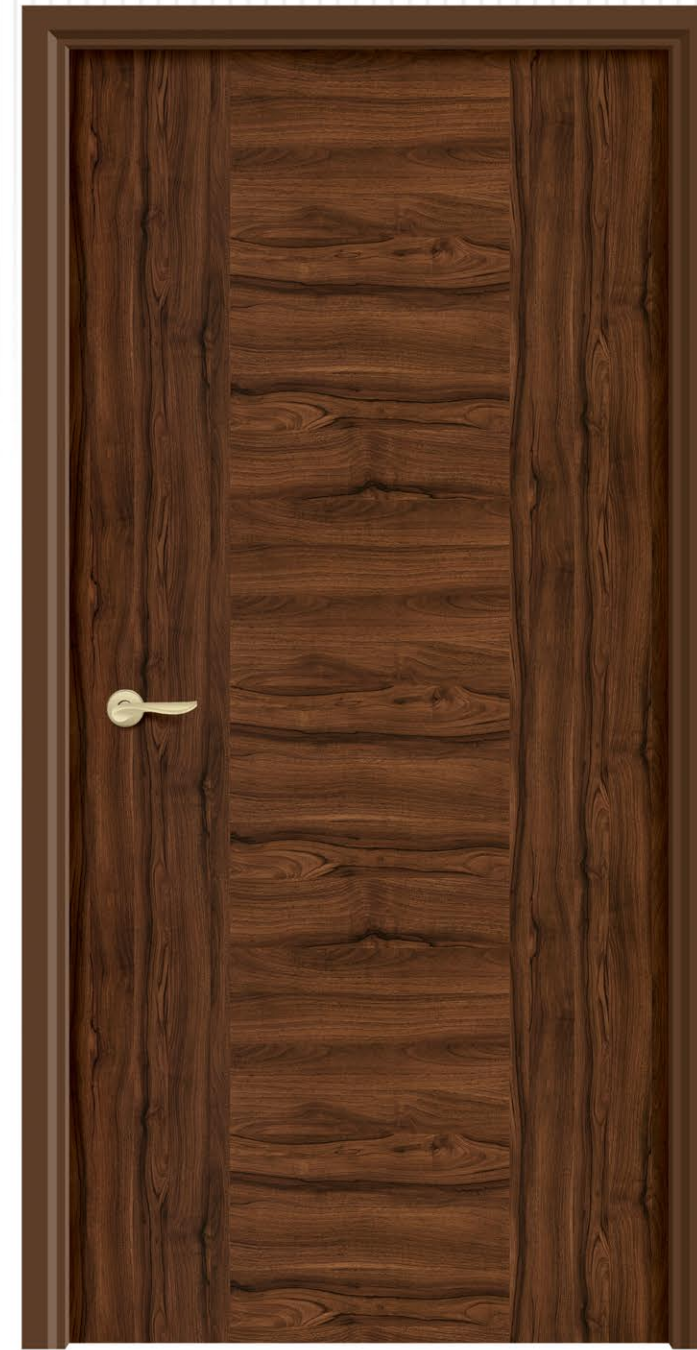

REGULAR
DOOR

SIZE
7 x 3.25 Feet

desire
the ultimate

R - 618

Life feels like a celebration
when the door is such a
delightful sight.

PREMIUM DOOR SKIN COLLECTION

ARTISTRY