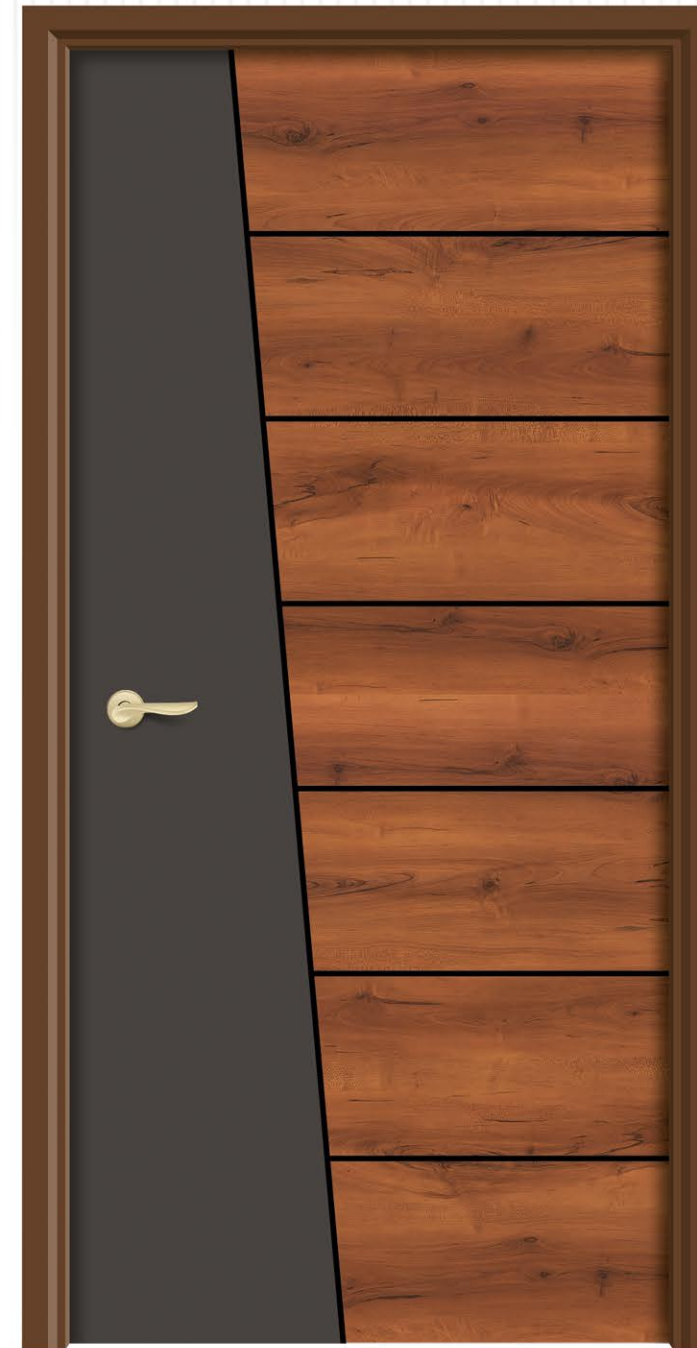

*gorgeous*  
of style

The classy look of these designs makes everyone go ga-ga over their appeal. They have the power to impress.

DCP - 311

DCP - 312

DCP - 318

DCP - 321

PREMIUM DOOR SKIN COLLECTION

TOUCH

**DESIGNER  
CUT & PASTE**  
D O O R

SIZE  
**7 x 3.25** Feet

refreshing

DCP - 323

Takes you to an imaginary world of nature where you wish to stay to experience freshness.

DCP - 313

The thrill of entering the door never dies when you have such an amazing on your doors.