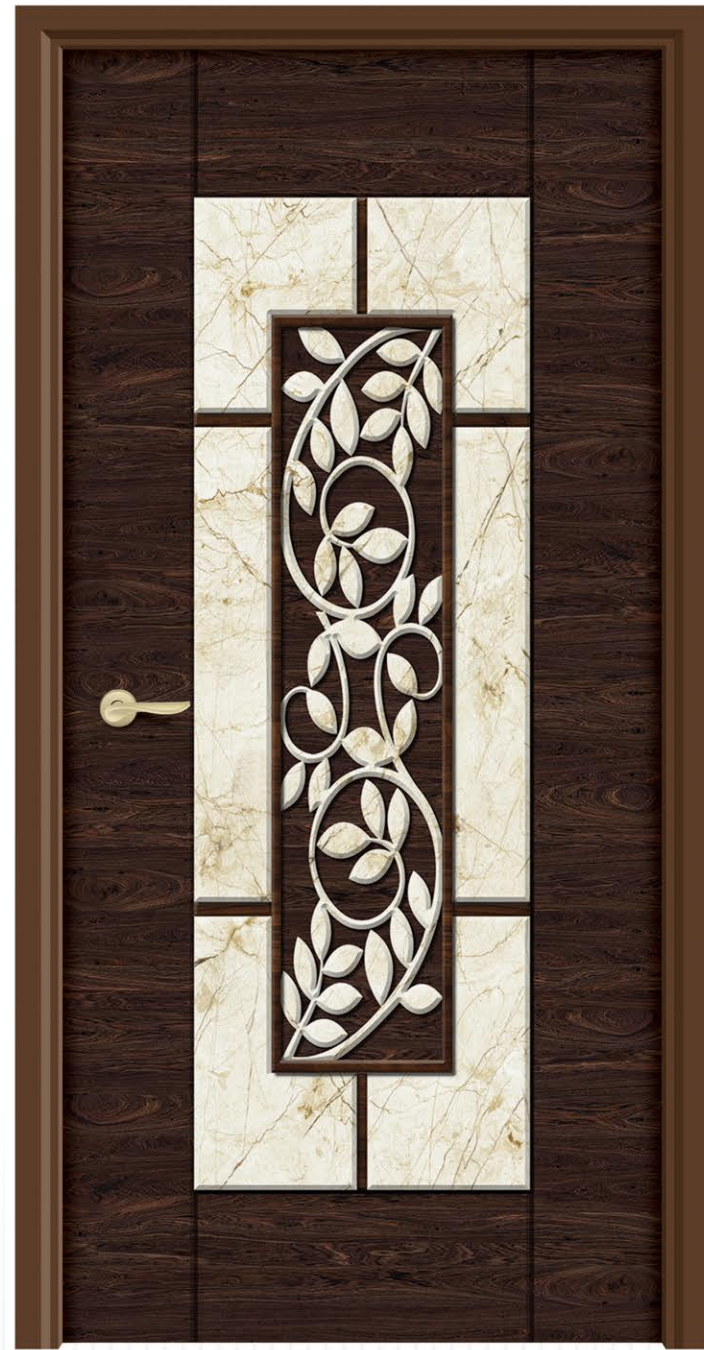

DIGITAL
D O O R

cheer
your mood more textures

DG - 513

SIZE
7 x 3.25 Feet

Wherever you are in the world, your door which takes you into your sweet home is your favourite direction.

PREMIUM DOOR SKIN COLLECTION

GLORIOUS