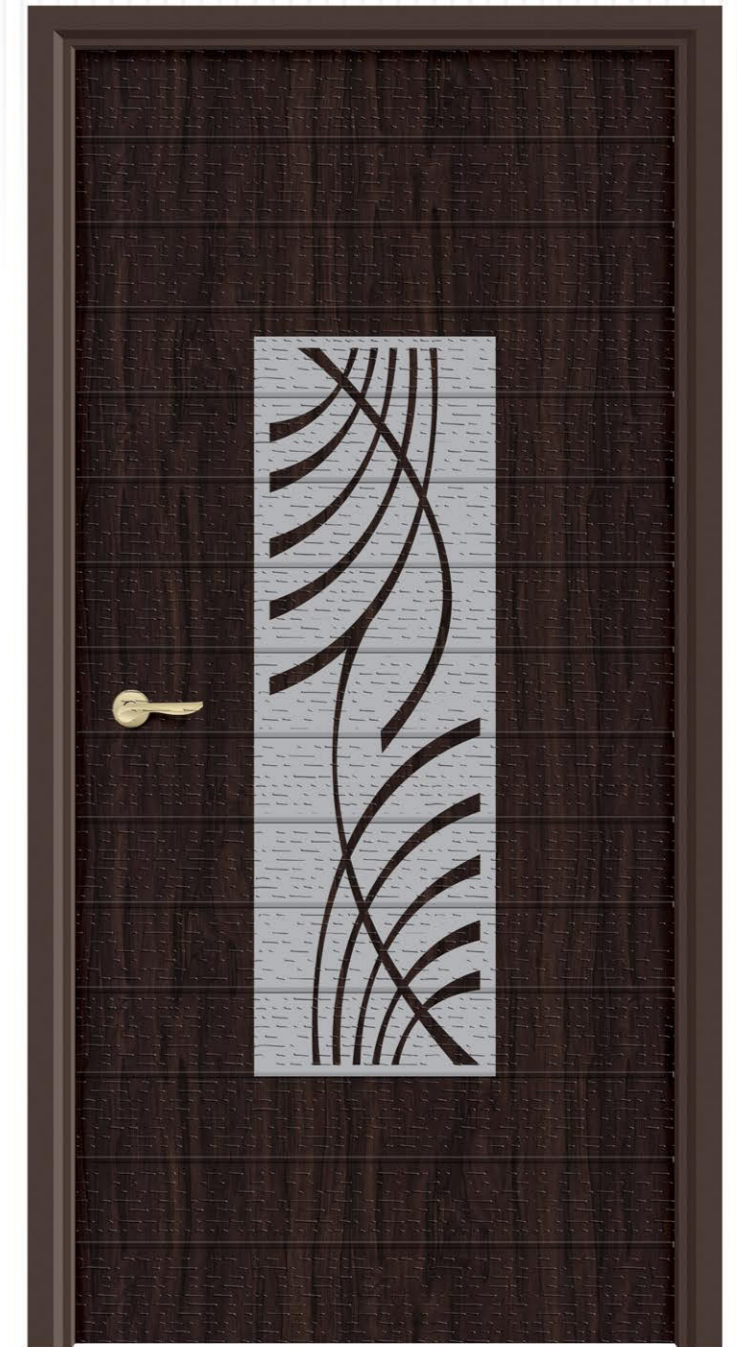

# METAL TEXTURE D O O R

*Creativity*  
comes with innovation

SIZE : 7 x 3.25 FEET

SIZE  
7 x 3.25 Feet

Let people you love enter into your world with heartfelt appreciation for your creative doors.

MT - 101