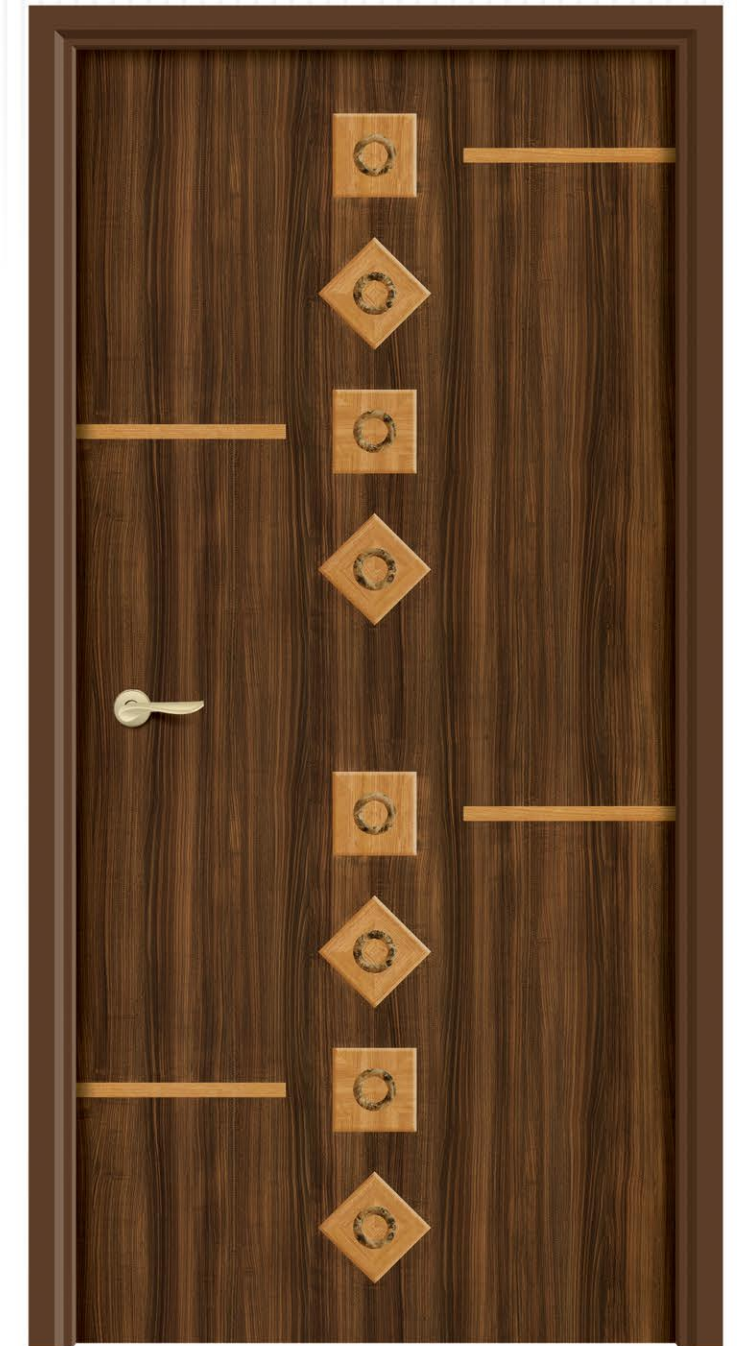

R - 619

Life feels like a celebration
when the door is such a
delightful sight.

PREMIUM DOOR SKIN COLLECTION

ARTISTRY