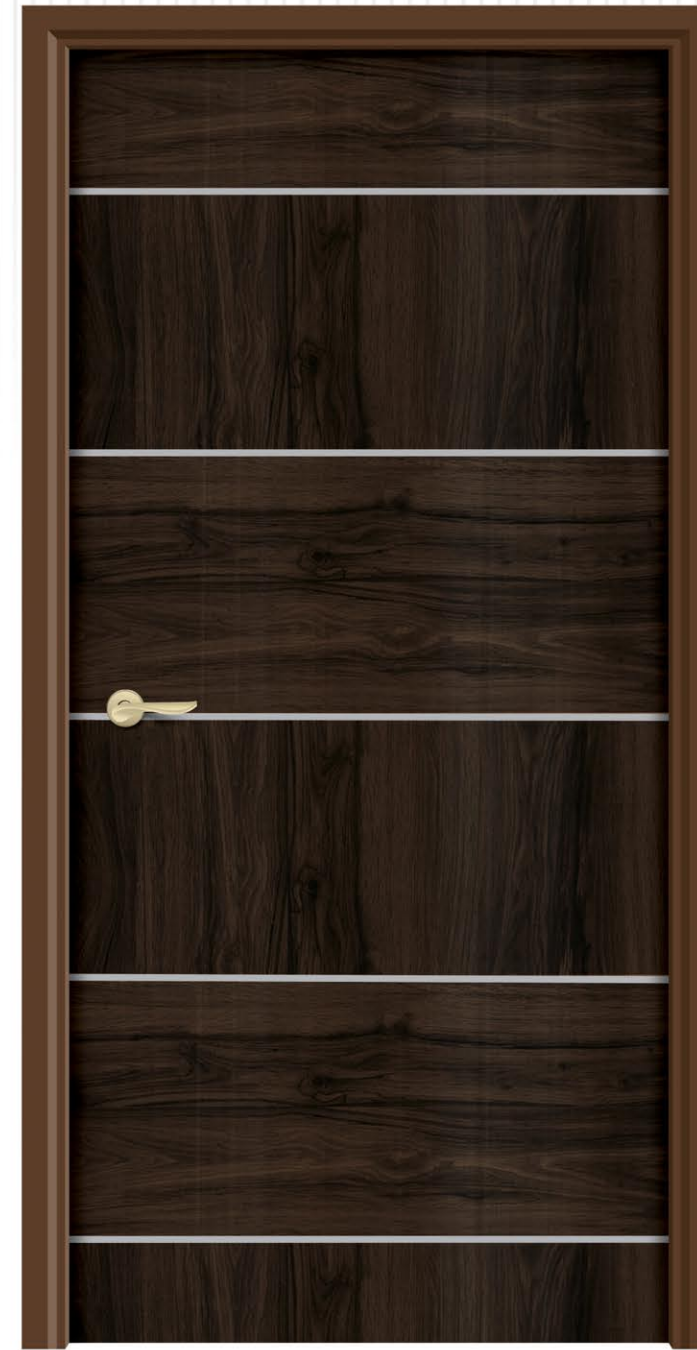

REGULAR
D O O R

SIZE
7 x 3.25 Feet

Let the superiority of your doors
make everyone envy your royal
choice. Bask in that feeling.

authentic

R - 608

PREMIUM DOOR SKIN COLLECTION

ACCORDING