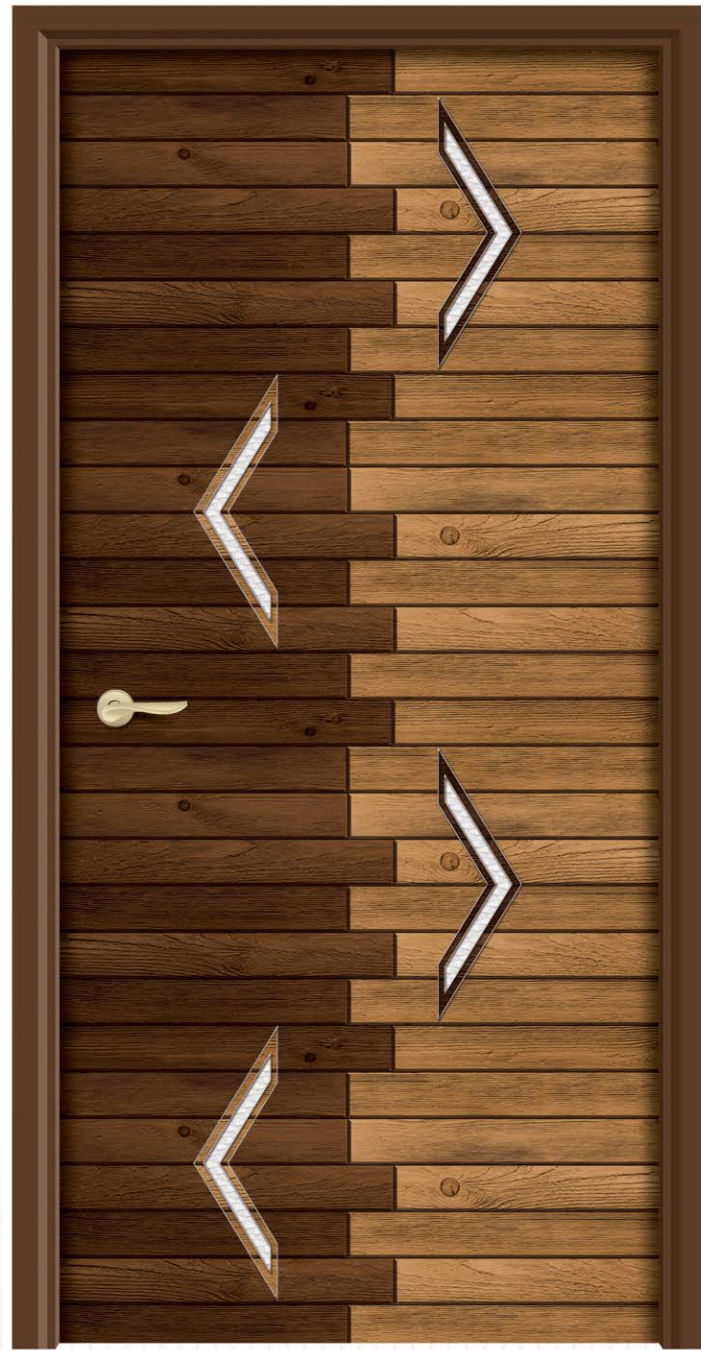

REGULAR
DOOR

*find
the fantastic*

SIZE
7 x 3.25 Feet

Elegance is revealed in sophisticated beauty. Not everything can impart elegance. But these range Doors.

R - 610

PREMIUM DOOR SKIN COLLECTION

LAVISH