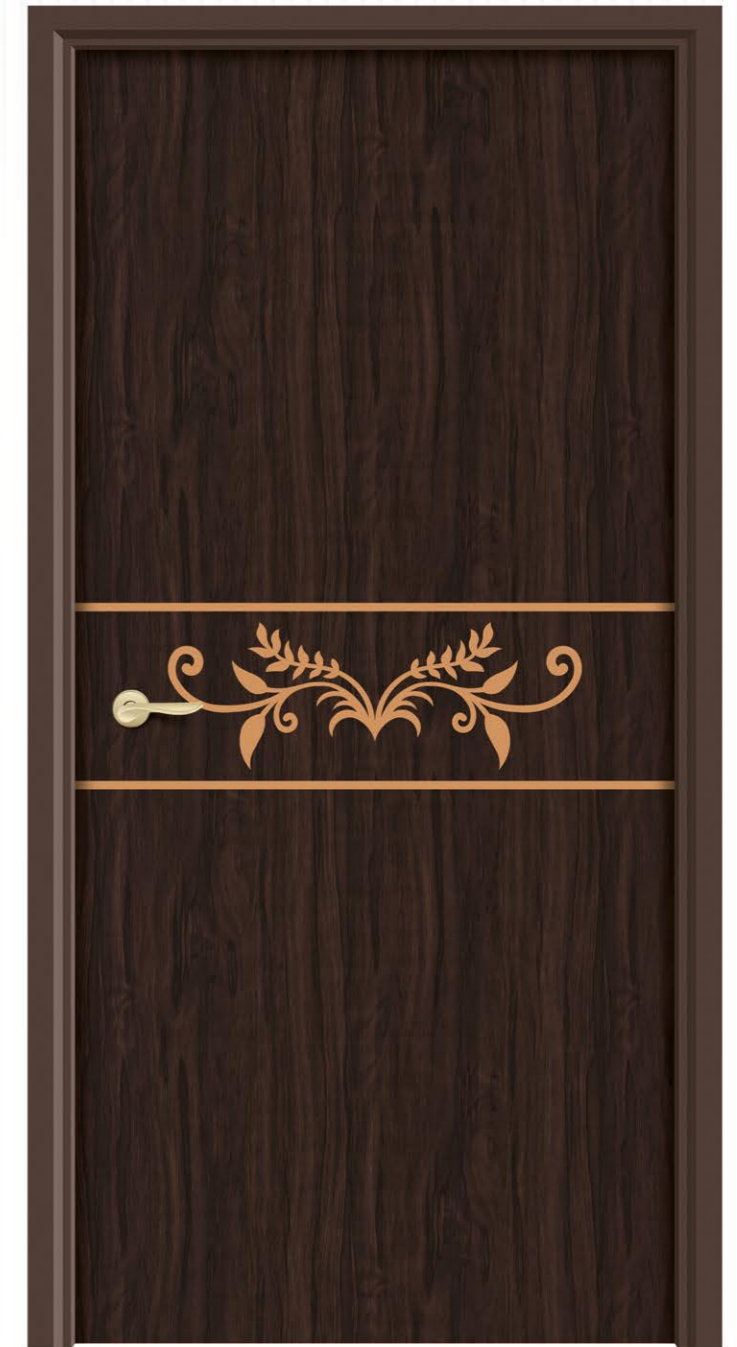

# DESIGNER LASER METAL D O O R

*Simplicity*  
is ultimate sophistication

SIZE : 7 x 3.25 FEET

SIZE  
7 x 3.25 Feet

The laser metal collection has the power to genuinely make the guests fall in love with your door.

DLM - 201

DLM - 202

APPEARANCE

DESIGNER  
LASER METAL  
D O O R

SIZE  
7 x 3.25 Feet

People will think only highly about you when they see such sophisticated doorskin on your door.

DLM - 203

DLM - 204