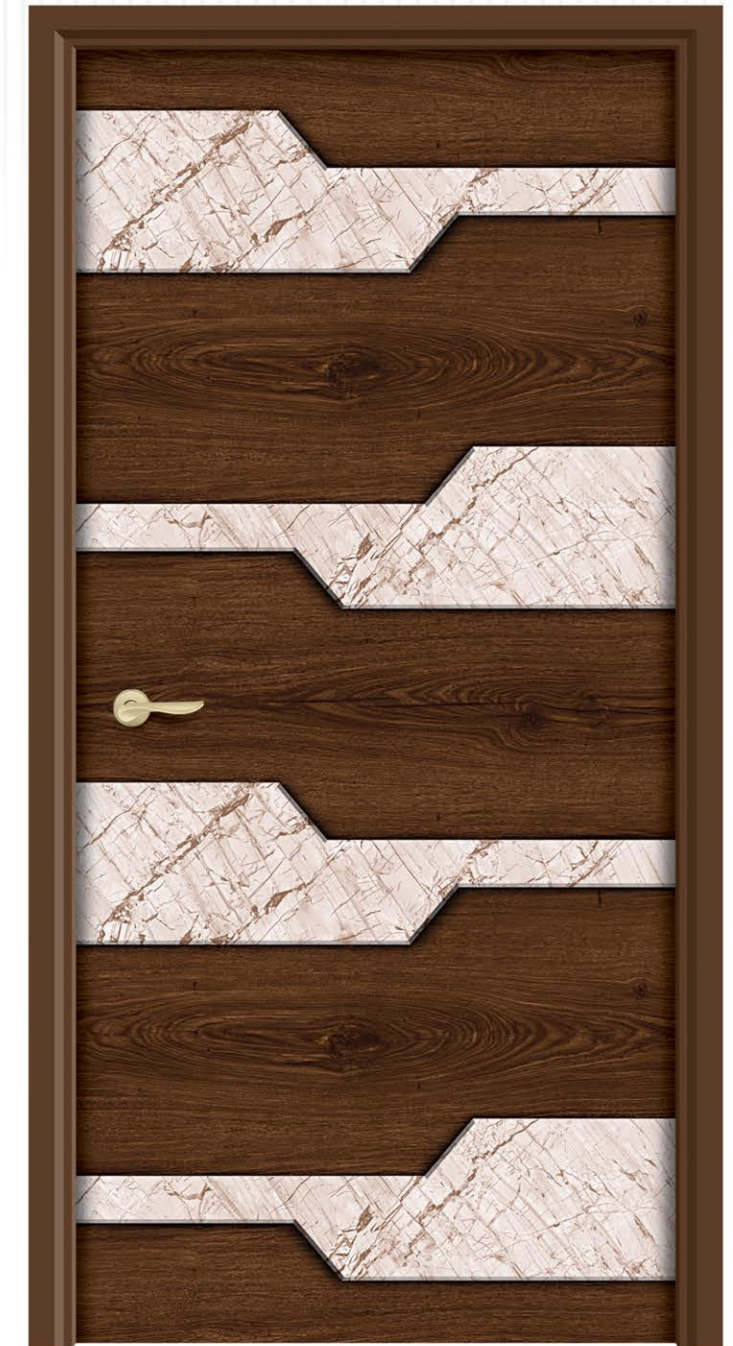

# REGULAR

D O O R

*Strength*  
is beyond the measurement

SIZE : 7 x 3.25 FEET

SIZE  
7 x 3.25 Feet

Once it catches your attention, it never lets you go off. That shows the beauty of Doors captivating you.

R - 601