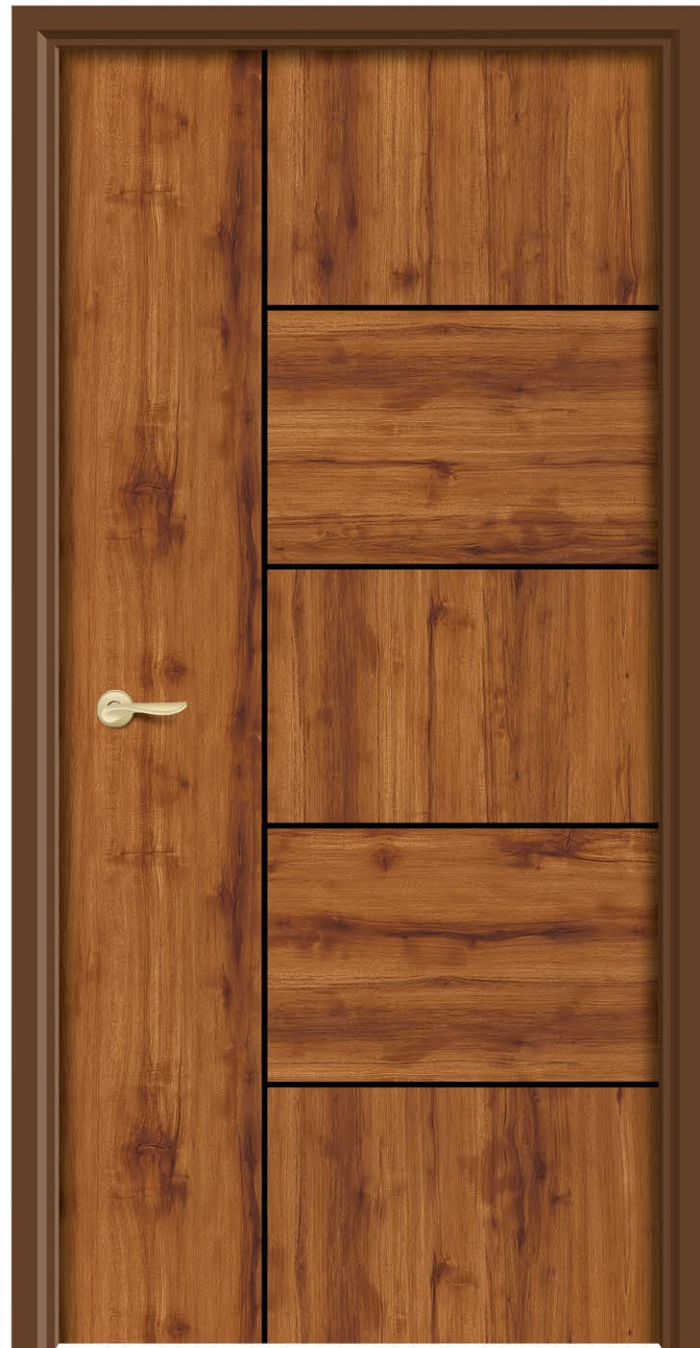

**DESIGNER
CUT & PASTE**
D O O R

SIZE
7 x 3.25 Feet

gorgeous
of style

The classy look of these designs makes everyone go ga-ga over their appeal. They have the power to impress.

DCP - 311

PREMIUM DOOR SKIN COLLECTION

TOUCH