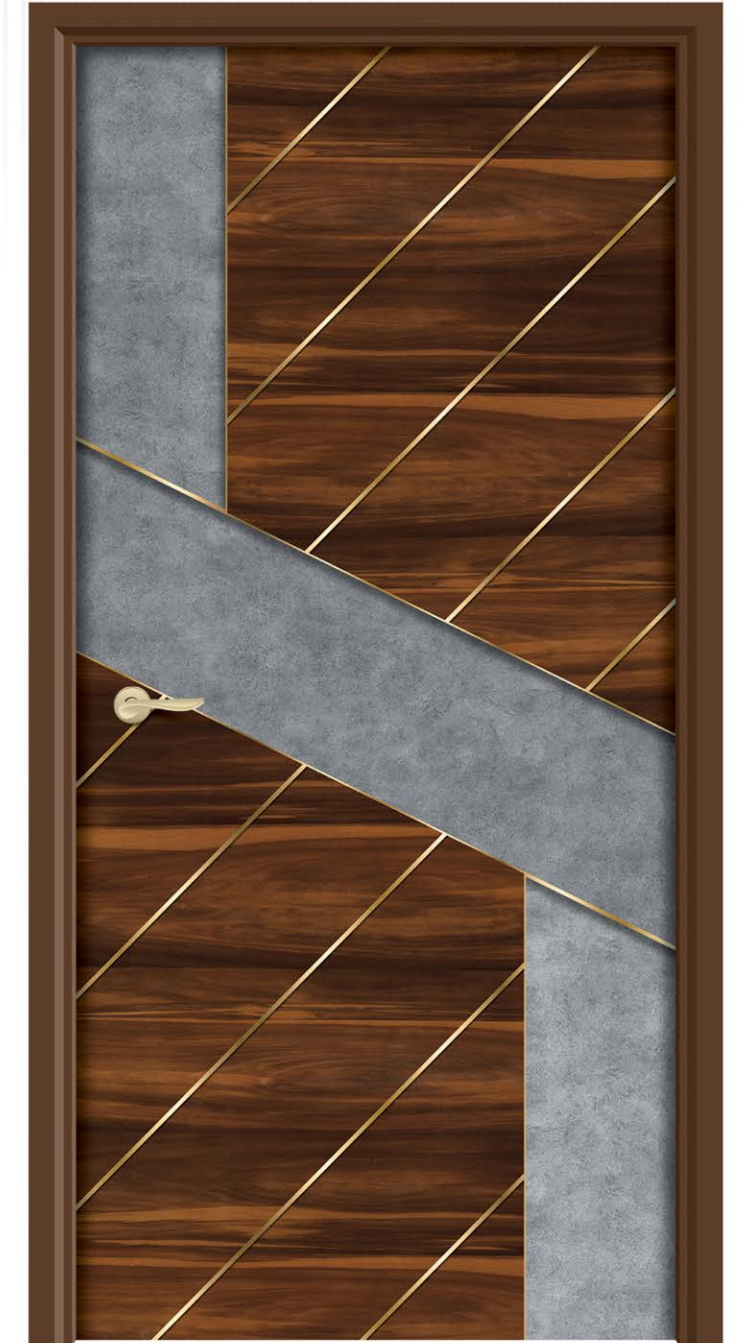

# DIGITAL D O O R

*Quality*  
is reflection of yourself

SIZE : 7 x 3.25 FEET

SIZE  
7 x 3.25 Feet

These doorskin designs express the aesthetics of your entire home with their matching nature.

DG - 501

DG - 502

GLANCE

DIGITAL  
DOOR

*majestic*  
your world with its solidity

DG - 503

DG - 504

SIZE  
7 x 3.25 Feet

Designs so different from any other, it always attracts the eyes even if it is seen before.

DG - 505