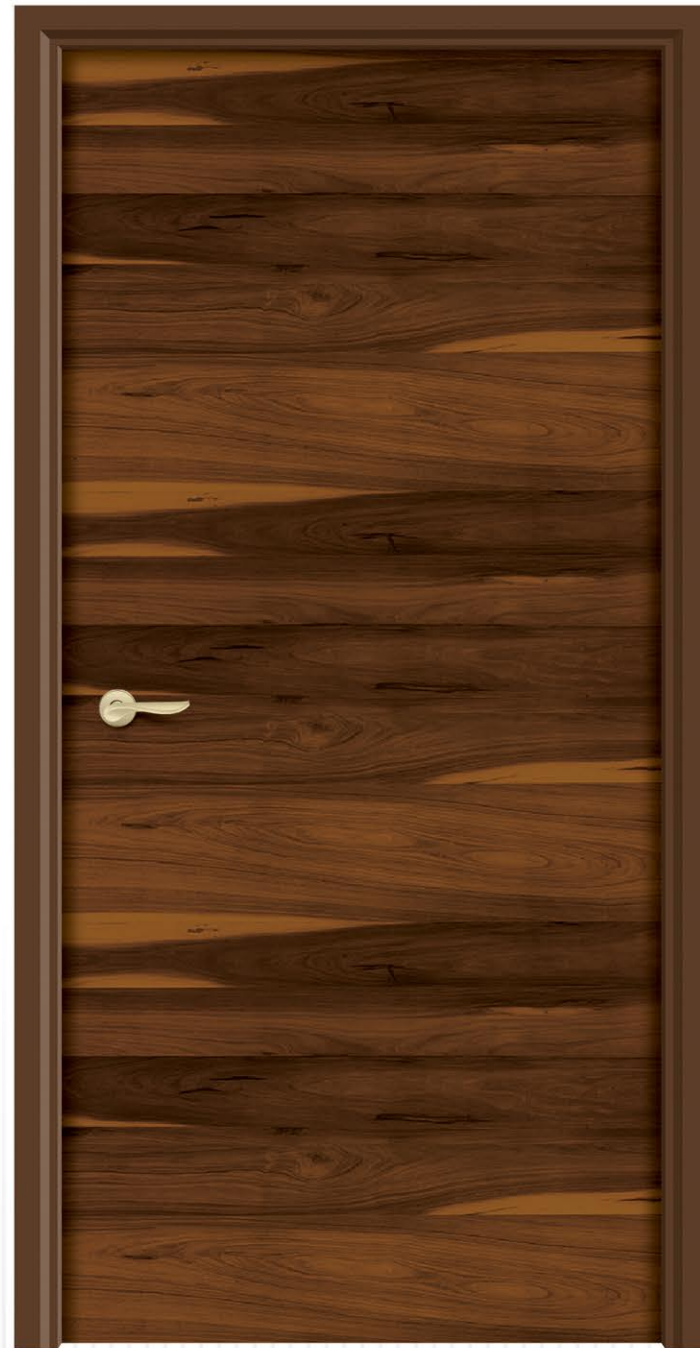

# WOOD GRAIN D O O R

SIZE  
7 x 3.25 Feet

*cherish*  
the charismatic

WG - 803

WG - 804 (HZ)

decor

WG - 805 (HZ)

With the flowy designs, these textures blend into your interiors' character very easily for an awesome style.