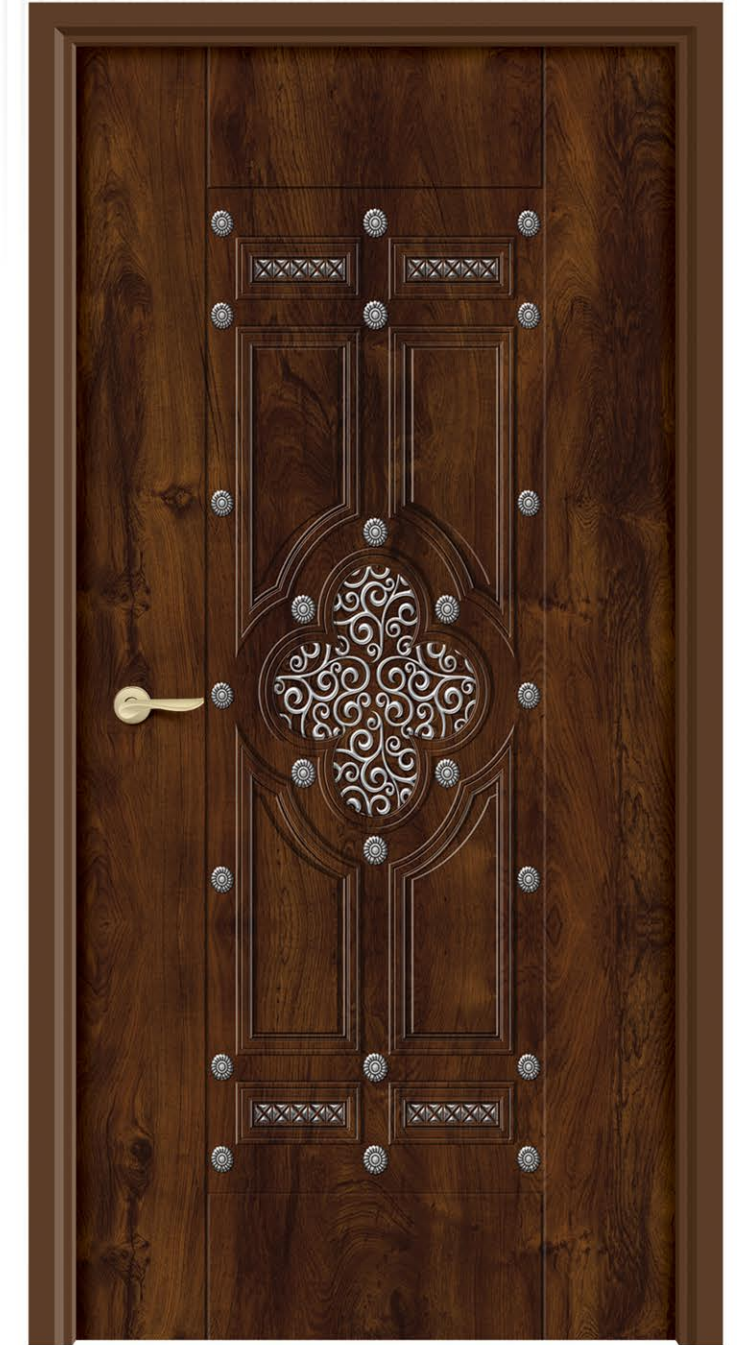

This doorskin design gains the attention of everybody every time someone sees it.

DG - 511

DG - 512

IMPRESS

DIGITAL  
D O O R

*cheer*  
your mood more textures

DG - 513

DG - 514

SIZE  
7 x 3.25 Feet

Wherever you are in the world, your door which takes you into your sweet home is your favourite direction.

DG - 515

DG - 516

PREMIUM DOOR SKIN COLLECTION

GLORIOUS