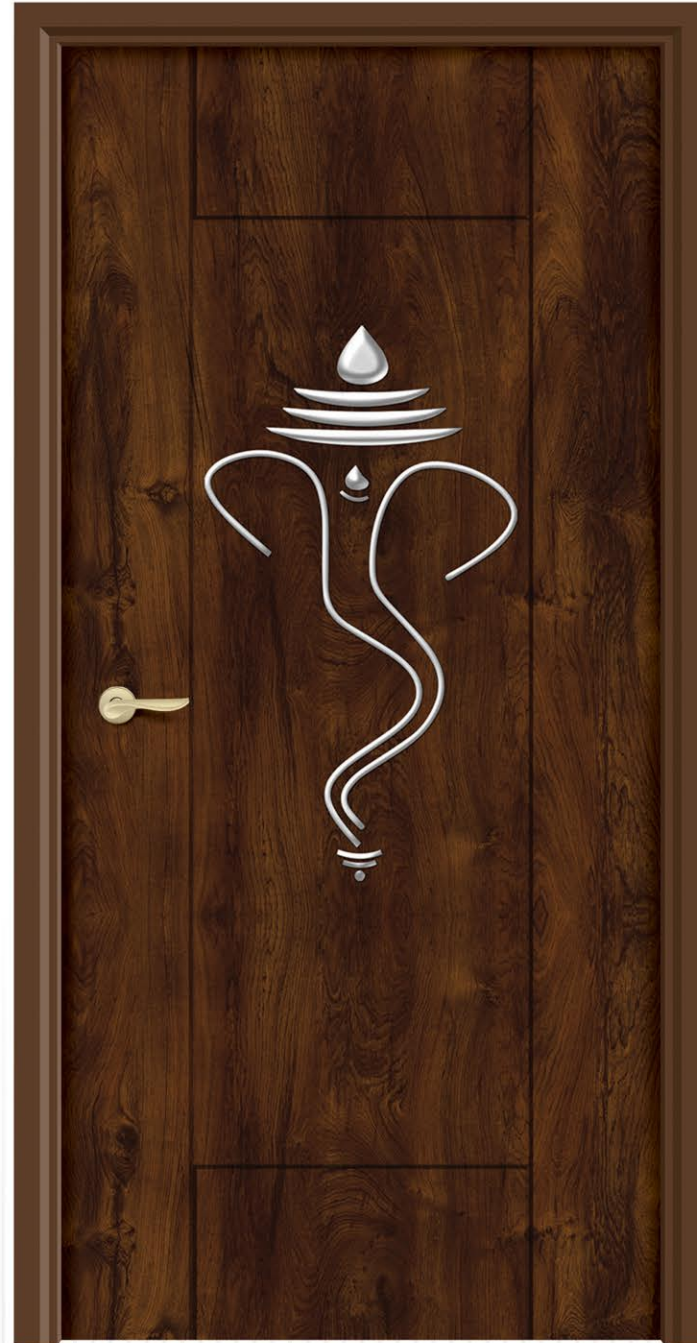

# DIGITAL D O O R

*Quality*  
is reflection of yourself

SIZE : 7 x 3.25 FEET

SIZE  
7 x 3.25 Feet

These doorskin designs express the aesthetics of your entire home with their matching nature.

DG - 501

DG - 502

GLANCE

DIGITAL  
DOOR

*majestic*  
your world with its solidity

DG - 503

DG - 504

SIZE  
7 x 3.25 Feet

Designs so different from any other, it always attracts the eyes even if it is seen before.

DG - 505