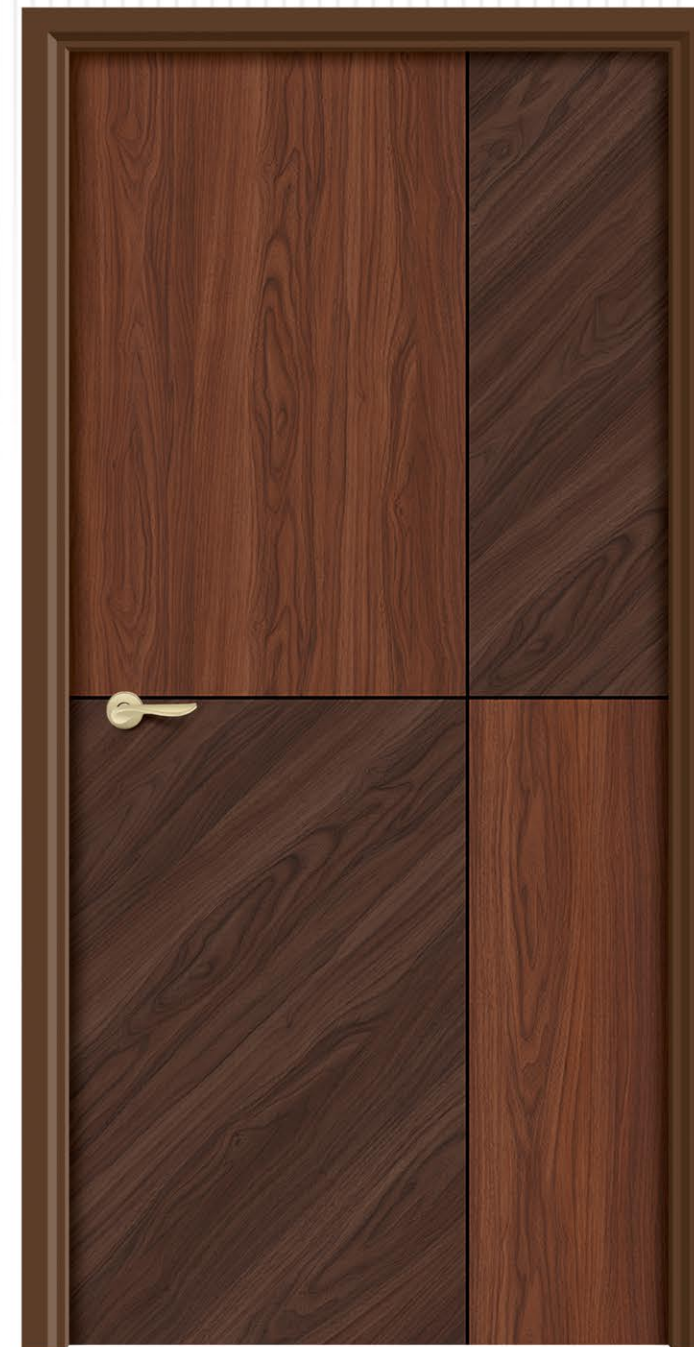

# DIGITAL D O O R

*Quality*  
is reflection of yourself

SIZE : 7 x 3.25 FEET

SIZE  
7 x 3.25 Feet

These doorskin designs express the aesthetics of your entire home with their matching nature.

DG - 501

DG - 502

GLANCE

DIGITAL  
DOOR

*majestic*  
your world with its solidity

DG - 503

DG - 504

SIZE  
7 x 3.25 Feet

Designs so different from any other, it always attracts the eyes even if it is seen before.

DG - 505