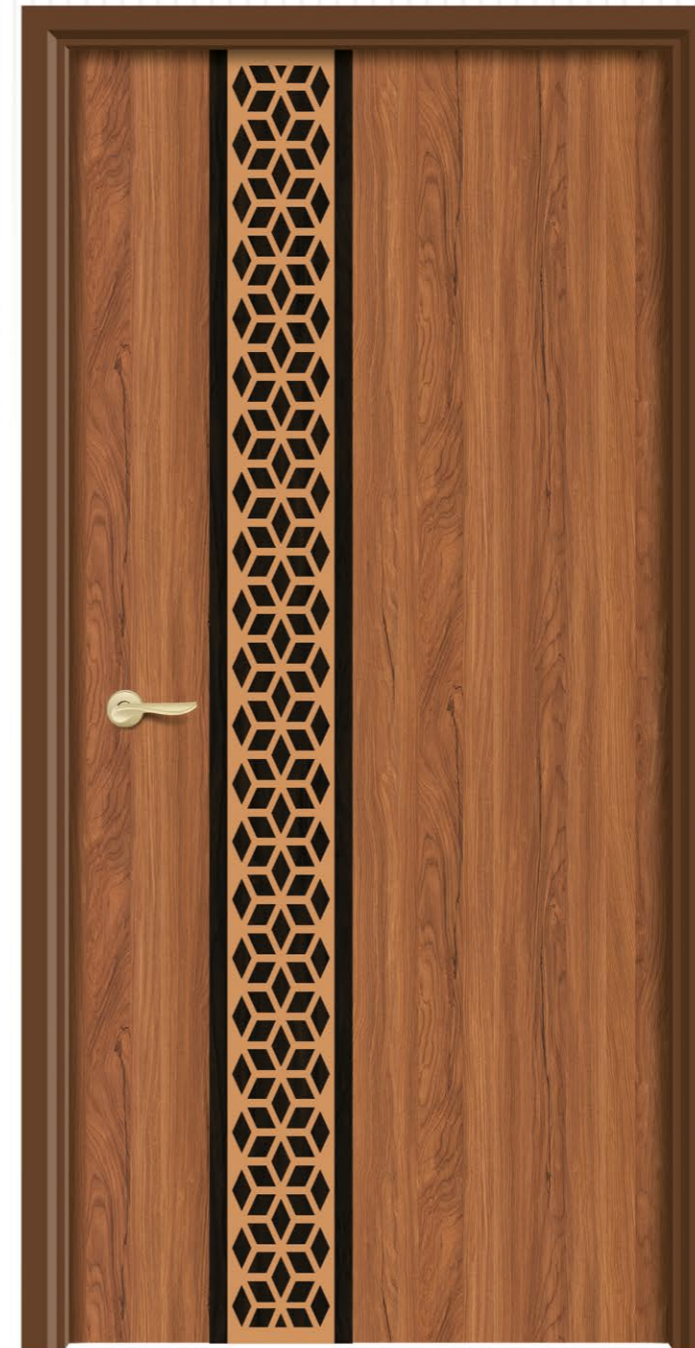

# DESIGNER LASER METAL D O O R

*Simplicity*  
is ultimate sophistication

SIZE : 7 x 3.25 FEET

SIZE  
7 x 3.25 Feet

The laser metal collection has the power to genuinely make the guests fall in love with your door.

DLM - 201

DLM - 202

APPEARANCE

DESIGNER  
LASER METAL  
D O O R

SIZE  
7 x 3.25 Feet

People will think only highly about you when they see such sophisticated doorskin on your door.

DLM - 203

DLM - 204