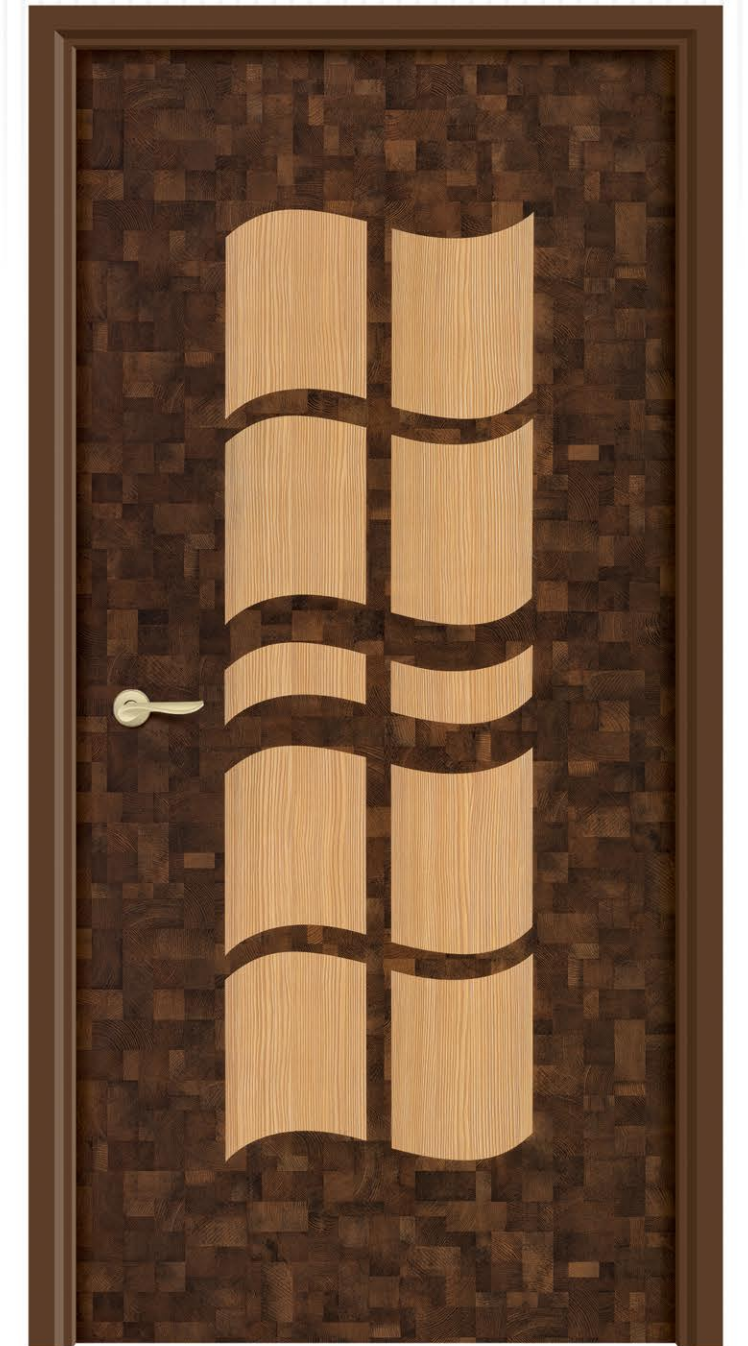

R - 607

R - 608

R - 609

PREMIUM DOOR SKIN COLLECTION

ACCORDING

**REGULAR**  
DOOR

*find  
the fantastic*

SIZE  
**7 x 3.25** Feet

Elegance is revealed in sophisticated beauty. Not everything can impart elegance. But these range Doors.

R - 610

R - 611

R - 612

R - 613

PREMIUM DOOR SKIN COLLECTION

LAVISH

REGULAR  
DOOR

SIZE  
7 x 3.25 Feet

Each doorskin design reflects grace and charm with its singularity.

R - 614

R - 615

ELEGANT

**REGULAR**  
DOOR

SIZE  
**7 x 3.25** Feet

*desire*  
the ultimate