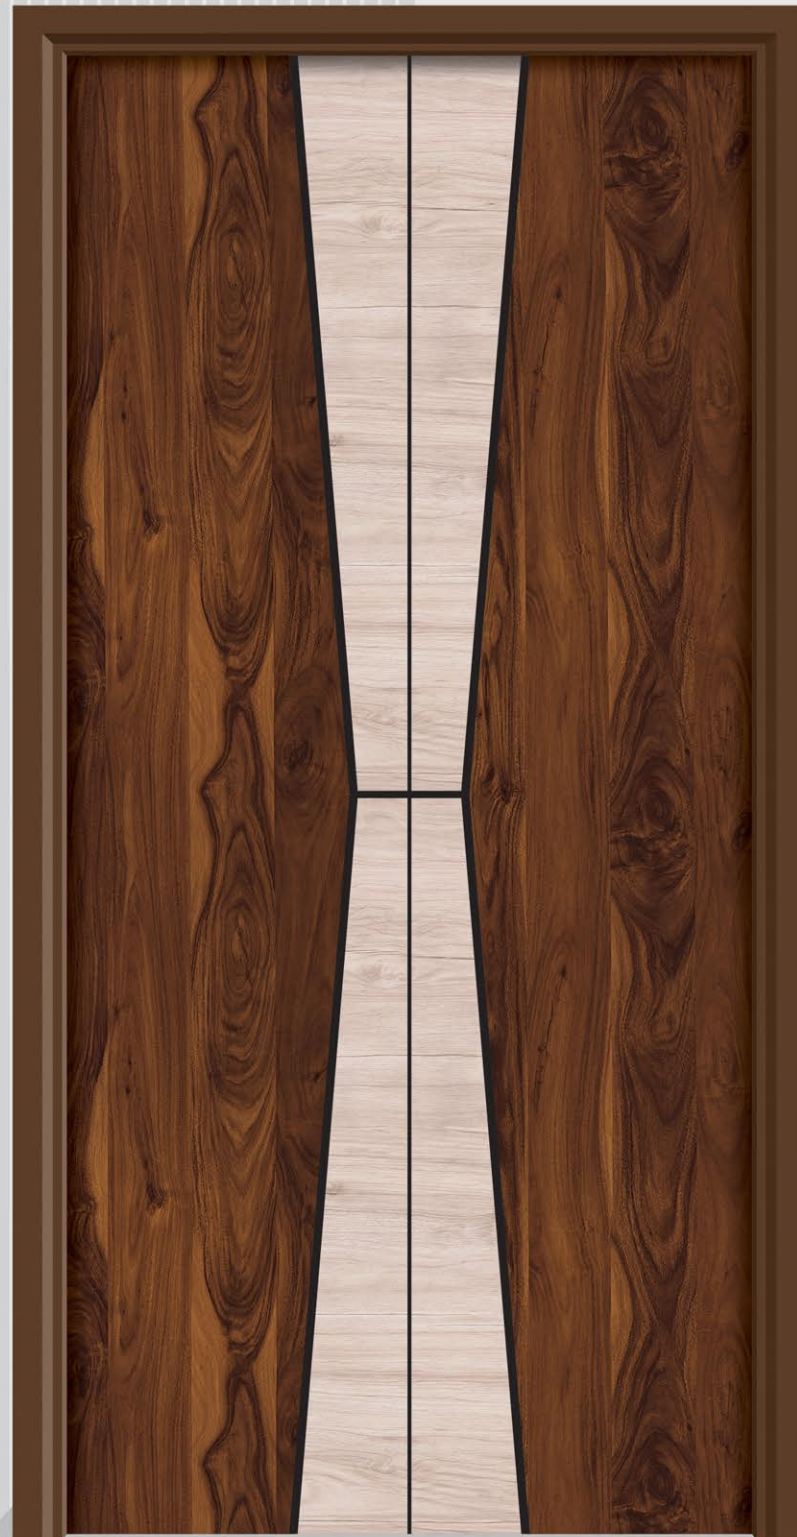

SIZE  
7 x 3.25 Feet

Each doorskin design reflects grace and charm with its singularity.

R - 614

R - 615

ELEGANT

**REGULAR**  
DOOR

SIZE  
**7 x 3.25** Feet

*desire*  
the ultimate

# DOUBLE D O O R

DD - 701

SIZE : 8 x 4 FEET

When these doorskins are applied to the doors, the beauty of the interior gets enhanced with their extraordinary look.

SIZE  
8 x 4 Feet

We have worked devotedly towards giving only the best and special doorskins to you.