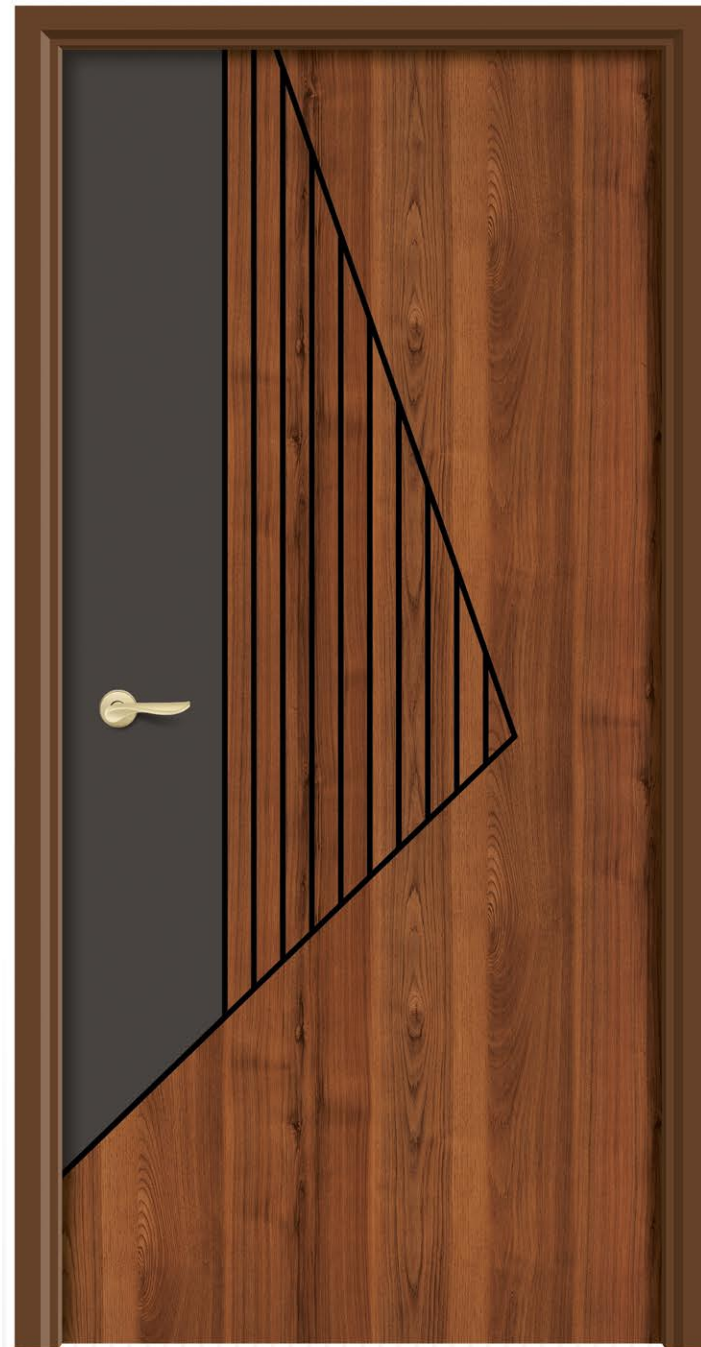

DCP - 302

FEEL THE JOY

**DESIGNER  
CUT & PASTE**  
D O O R

SIZE  
**7 x 3.25** Feet

*decor*  
the delightful

We have combined two colours to give you unparalleled doorskin designs.

DCP - 303

DCP - 304