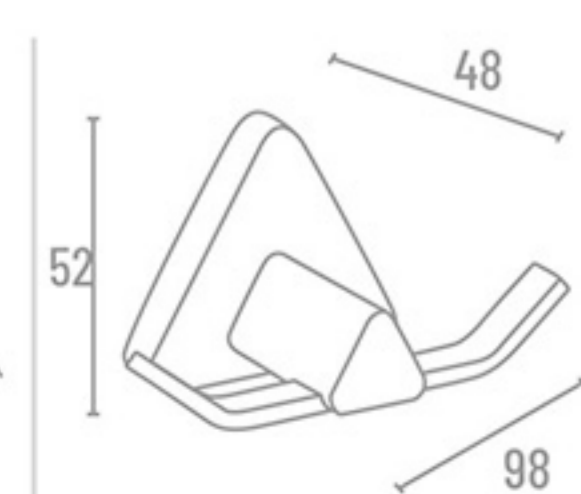

₹ 1817

₹ 1669

₹ 1680

RY-7109 With Lid ₹ 2569
RY-7108 Without Lid ₹ 1854

₹ 1186

₹ 2899

₹ 1898

₹ 2988

₹ 1663