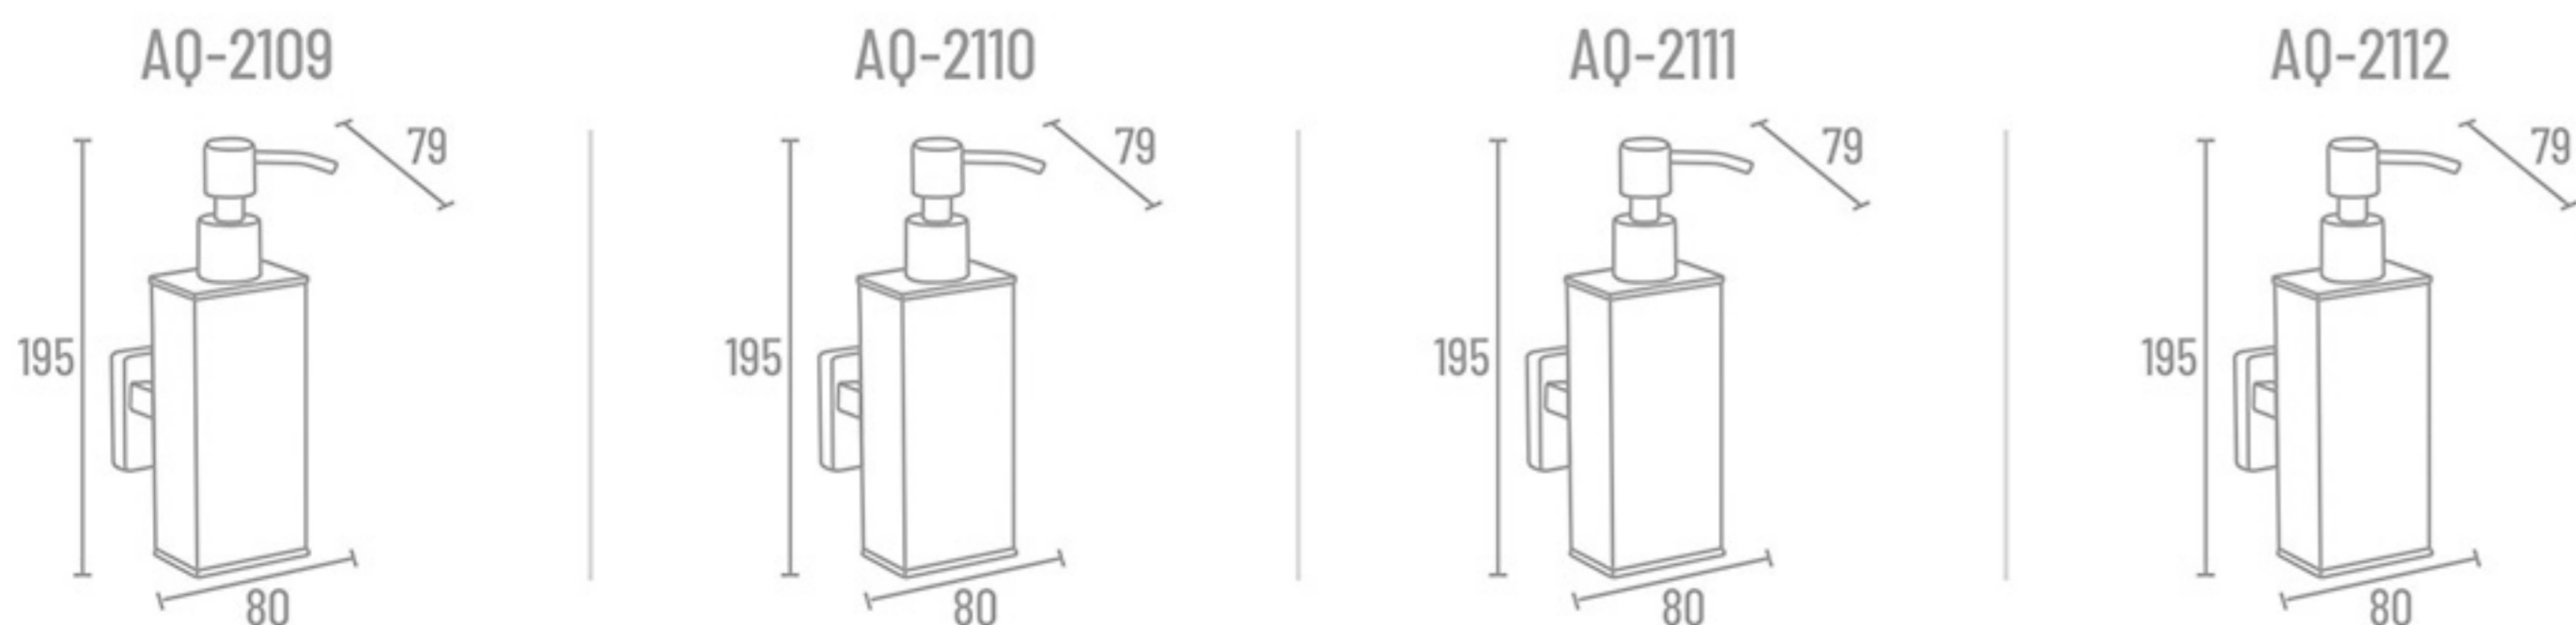

AQ-2116 Table Top Liquid Soap Dispenser Square (CP) ₹ 1764