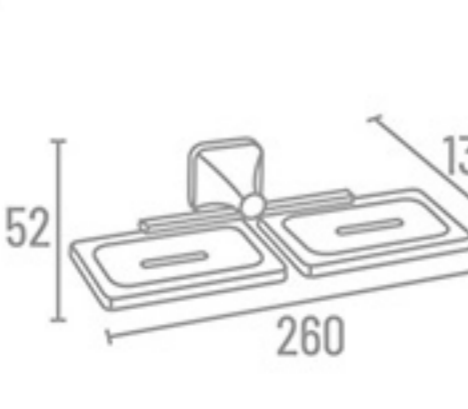

₹ 1091

₹ 938

₹ 1535

₹ 2345

₹ 671

₹ 1058

₹ 1237

Paper Holder

₹ 1478

₹ 1642

₹ 1237