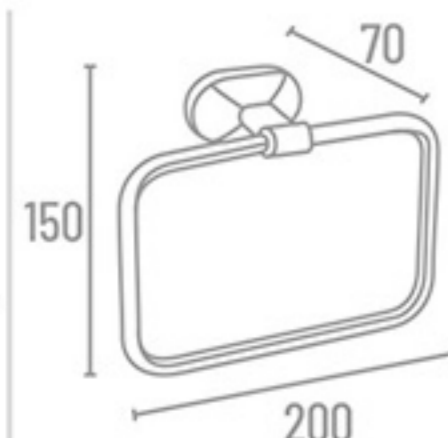

₹ 756

₹ 814

₹ 1552

SP-2209 With Lid ₹ 1242
SP-2208 Without Lid ₹ 997

₹ 944

₹ 523

₹ 1006

₹ 936

₹ 1411

₹ 1006