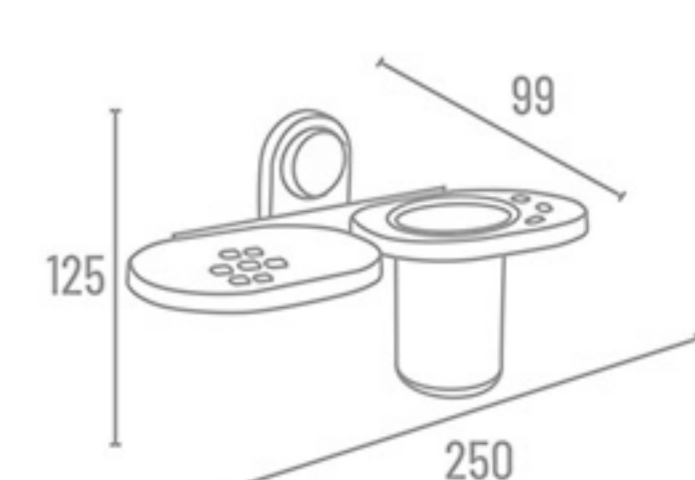

**B-306**

**ATR-3611** 24" With Hook ₹ 5387  
**ATR-3610** 24" Without Hook ₹ 4934  
**ATR-3618** 18" With Hook ₹ 5030  
**ATR-3617** 18" Without Hook ₹ 4577

Towel Rack

**ATR-3621** 24" ₹ 4077

**ATR-3602** 24" ₹ 1778  
**ATR-3601** 18" ₹ 1663