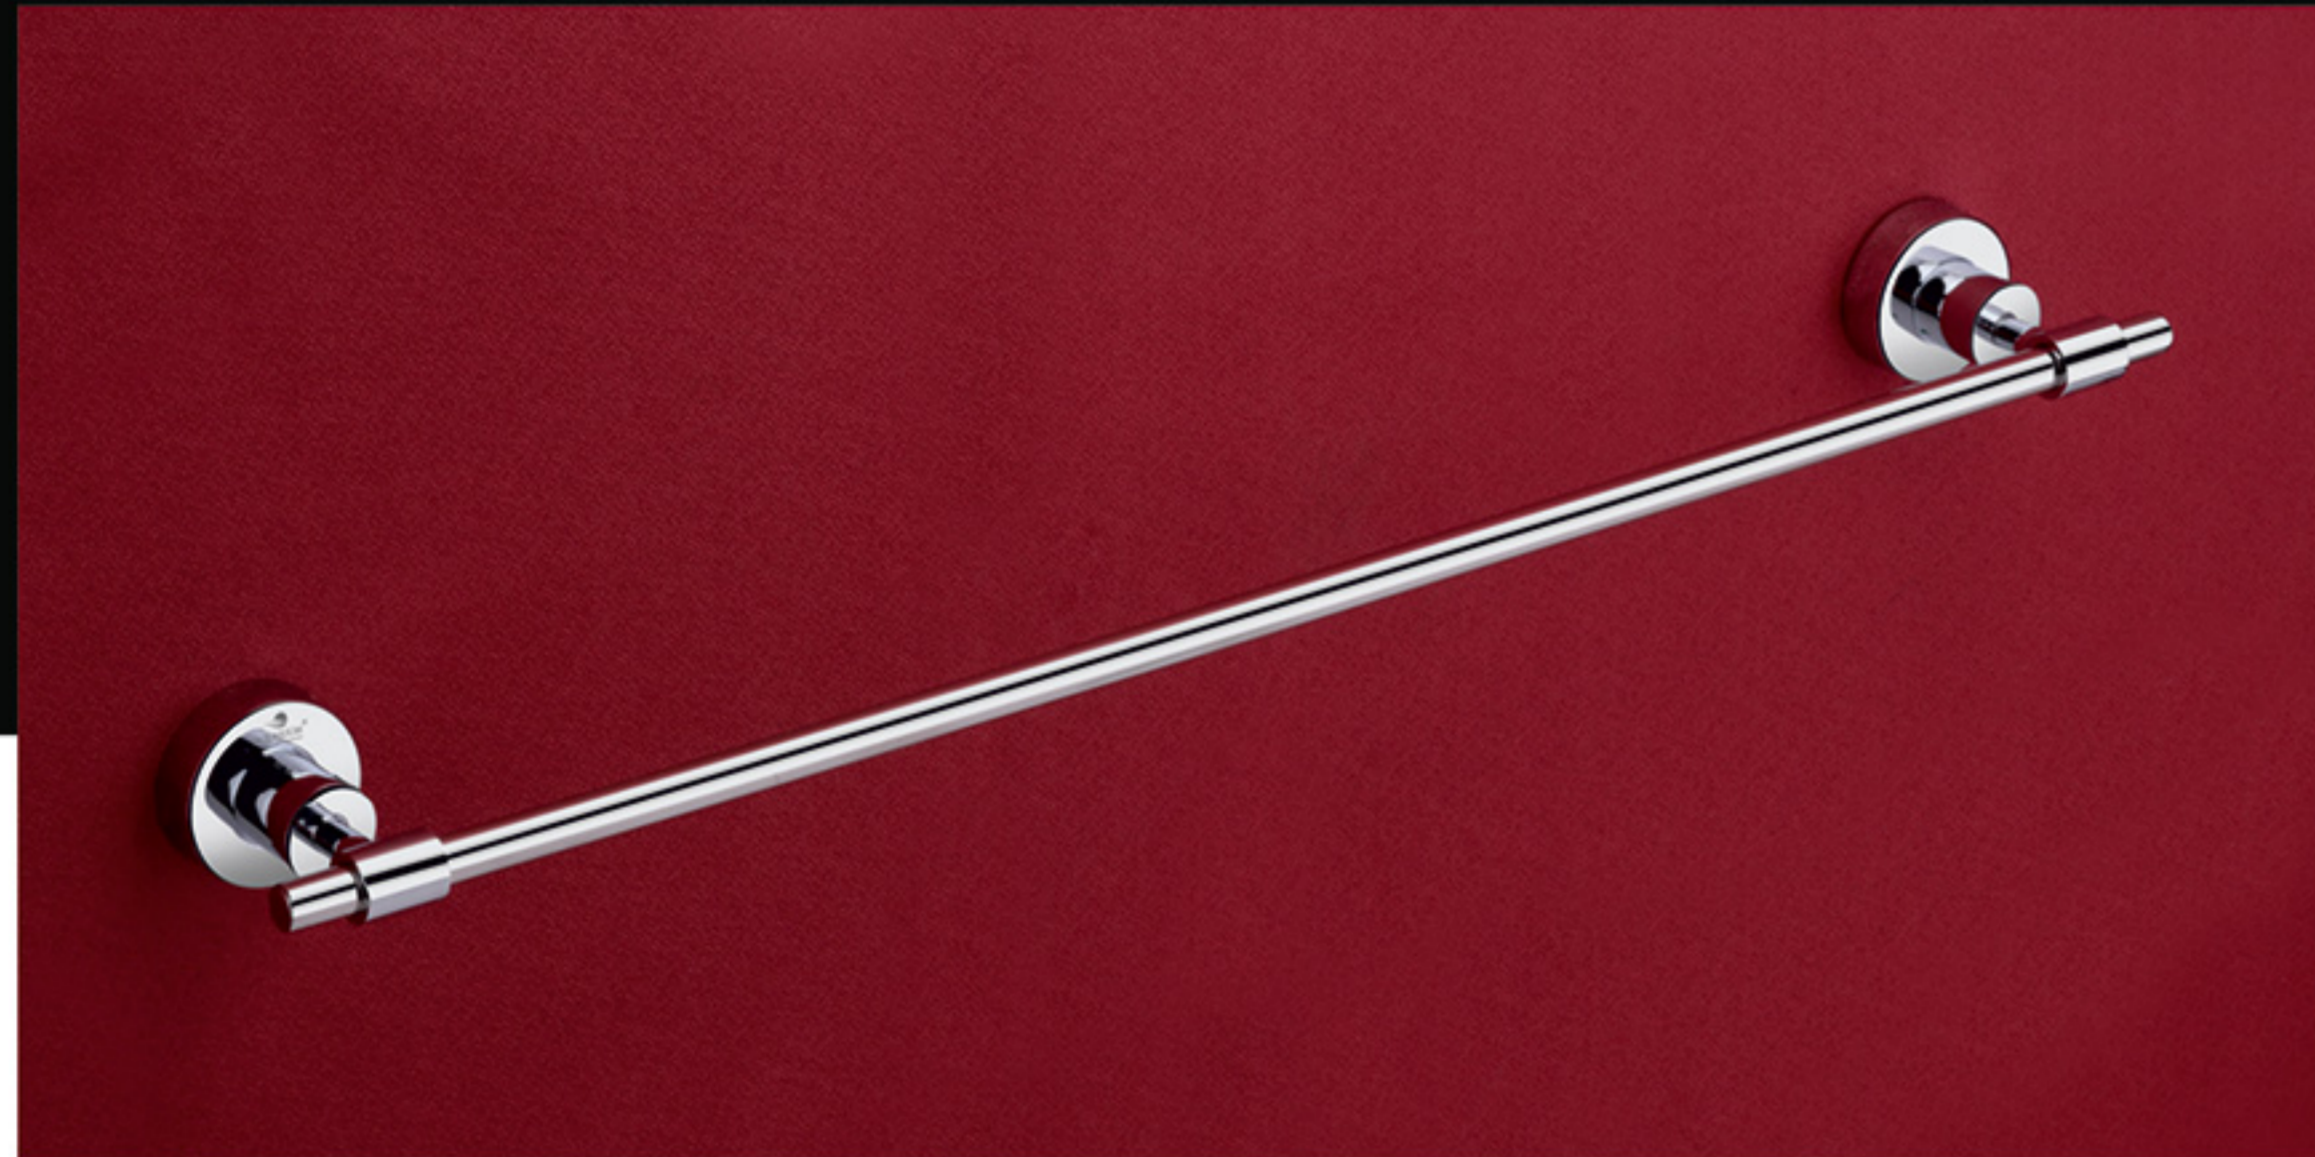

LR-2719

LR-2716

LR-2713

**Towel Rack**

<b>A-211</b>	24" With Hook	₹ 4461	<b>A-218</b>	18" With Hook	₹ 4361
<b>A-210</b>	24" Without Hook	₹ 4138	<b>A-217</b>	18" Without Hook	₹ 4037

**Towel Rod**

<b>A-202</b>	24"	₹ 1274
<b>A-201</b>	18"	₹ 1253