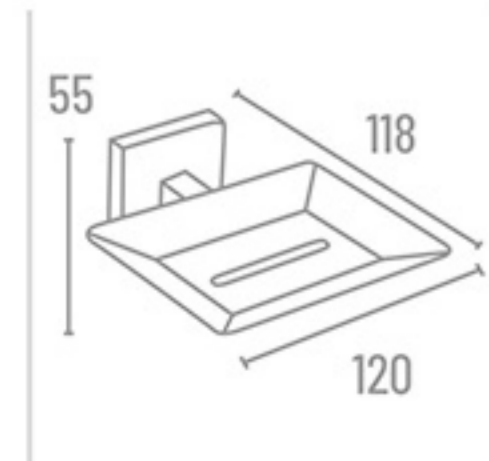

₹ 718

₹ 665

₹ 1088

AT-1109 With Lid ₹ 1188
AT-1108 Without Lid ₹ 951

₹ 953

₹ 435

₹ 839

AT-1114 24" ₹ 1535
AT-1115 18" ₹ 1497

₹ 696

₹ 1365

₹ 839

₹ 1466