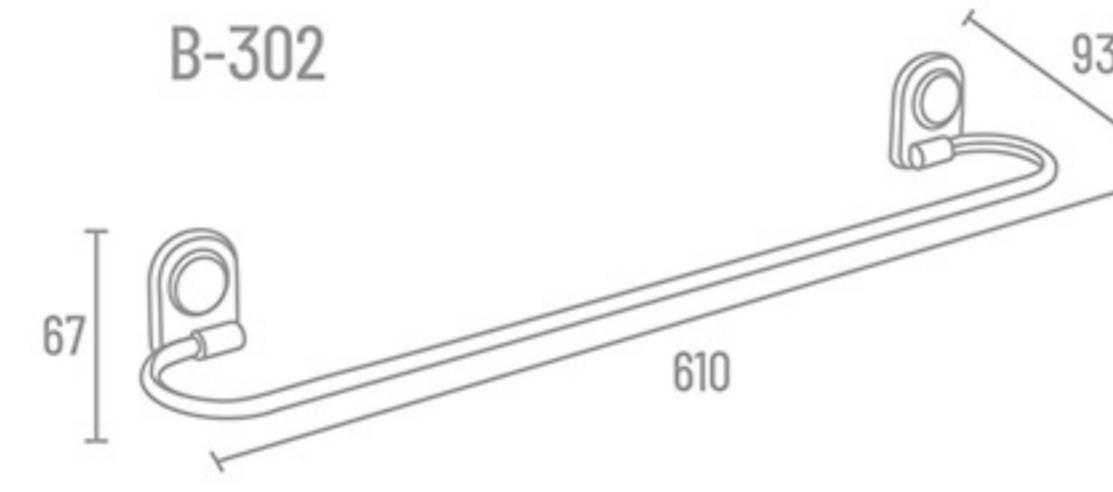

Towel Rod

**B-302** 24" ₹ 1045  
**B-301** 18" ₹ 1011

**B-300** Set 5 Pcs.  
(Towel Rod, Soap Dish, Napkin Ring, Robe Hook, Tumbler Holder)

₹ 3383

Softness to the touch and  
*well balanced properties*

Use Material  
304 stainless steel