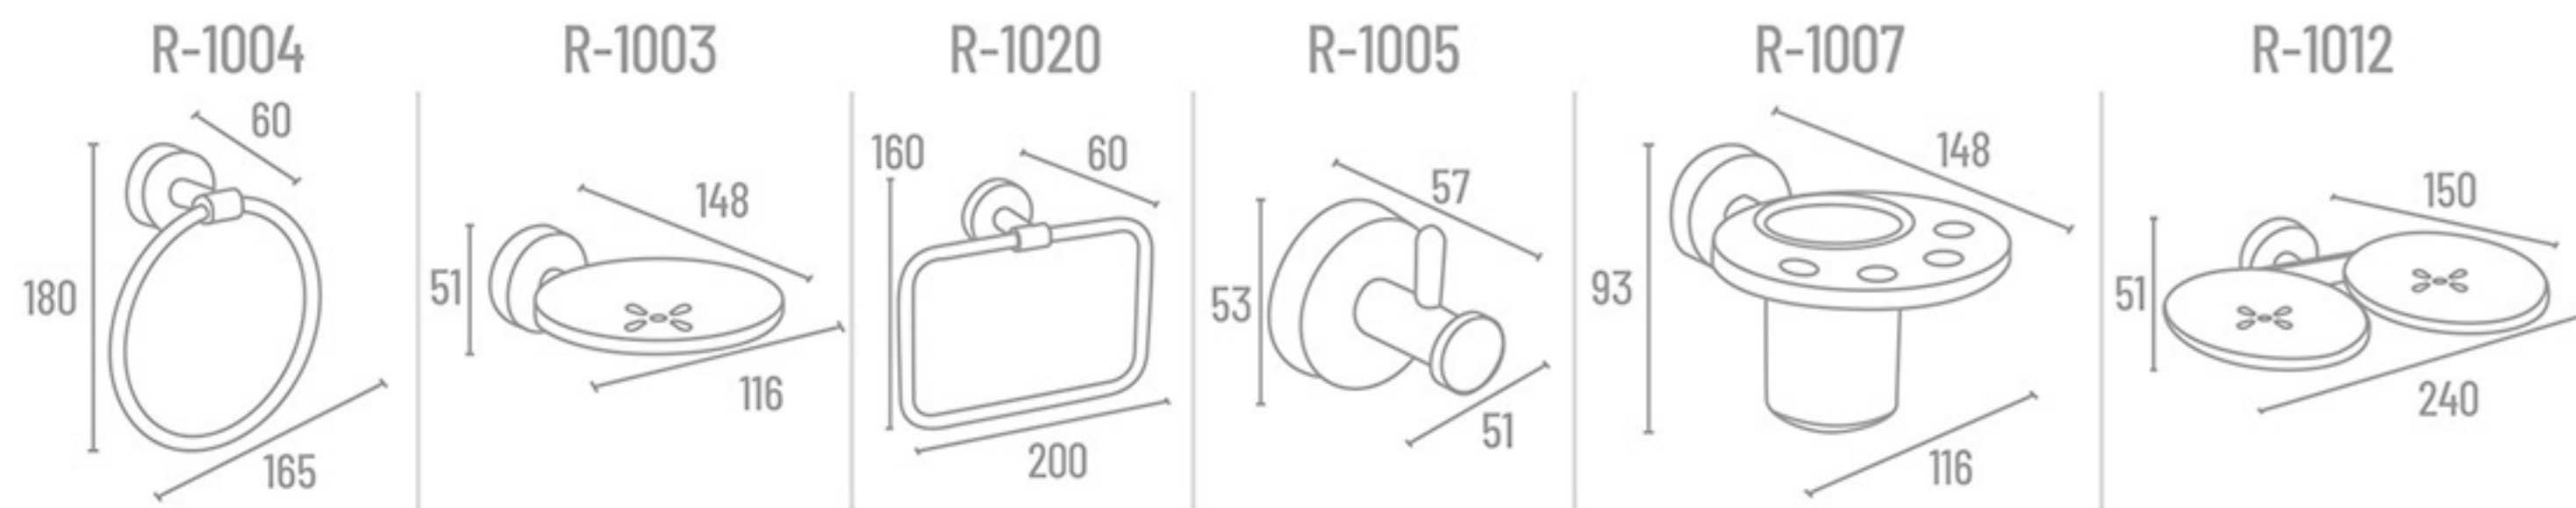

R-1013 Soap Dish With Tumbler Holder ₹ 1198