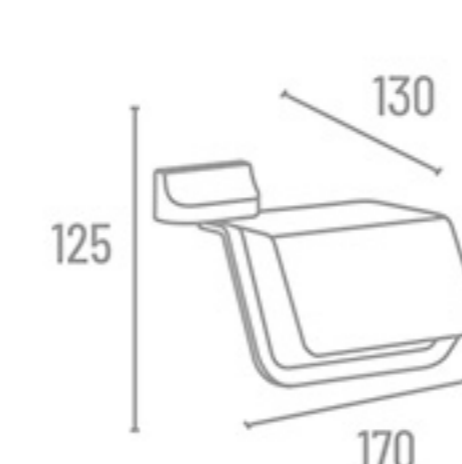

₹ 894

₹ 852

With Lid ₹ 1142

₹ 1134

₹ 1434

₹ 641

₹ 957

₹ 1489