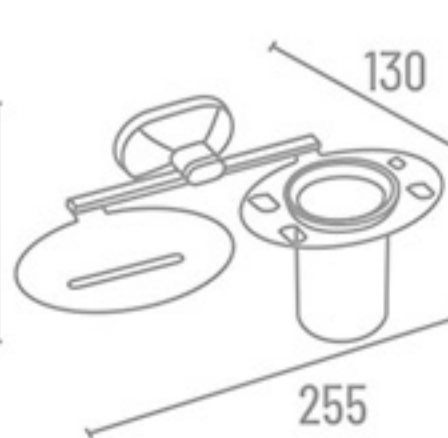

SP-2513

Towel Rack

SP-2311 24" With Hook ₹ 5981  
SP-2318 18" With Hook ₹ 5570

Double Towel Rod

SP-2314 24" ₹ 3170

Towel Rod

SP-2302 24" ₹ 1772  
SP-2301 18" ₹ 1703

SP-2300 Set 5 Pcs.  
(Towel Rod, Soap Dish, Napkin Ring, Robe Hook, Tumbler Holder)