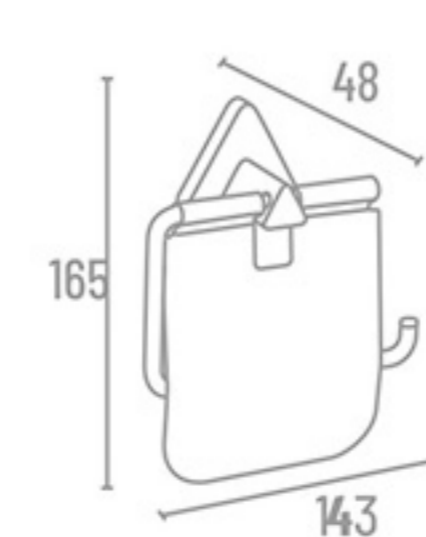

₹ 1817

₹ 1669

₹ 1680

RY-7109 With Lid ₹ 2569
RY-7108 Without Lid ₹ 1854

₹ 1186

₹ 2899

₹ 1898

₹ 2988

₹ 1663