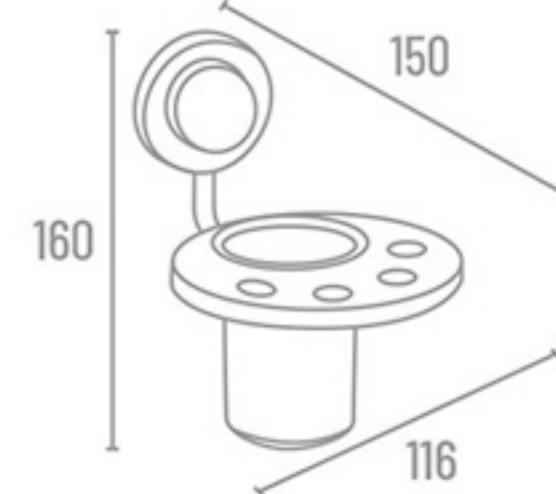

₹ 731

₹ 676

₹ 1112

OS-909 With Lid ₹ 1110
OS-908 Without Lid ₹ 877

₹ 478

₹ 830

₹ 1295

₹ 1435