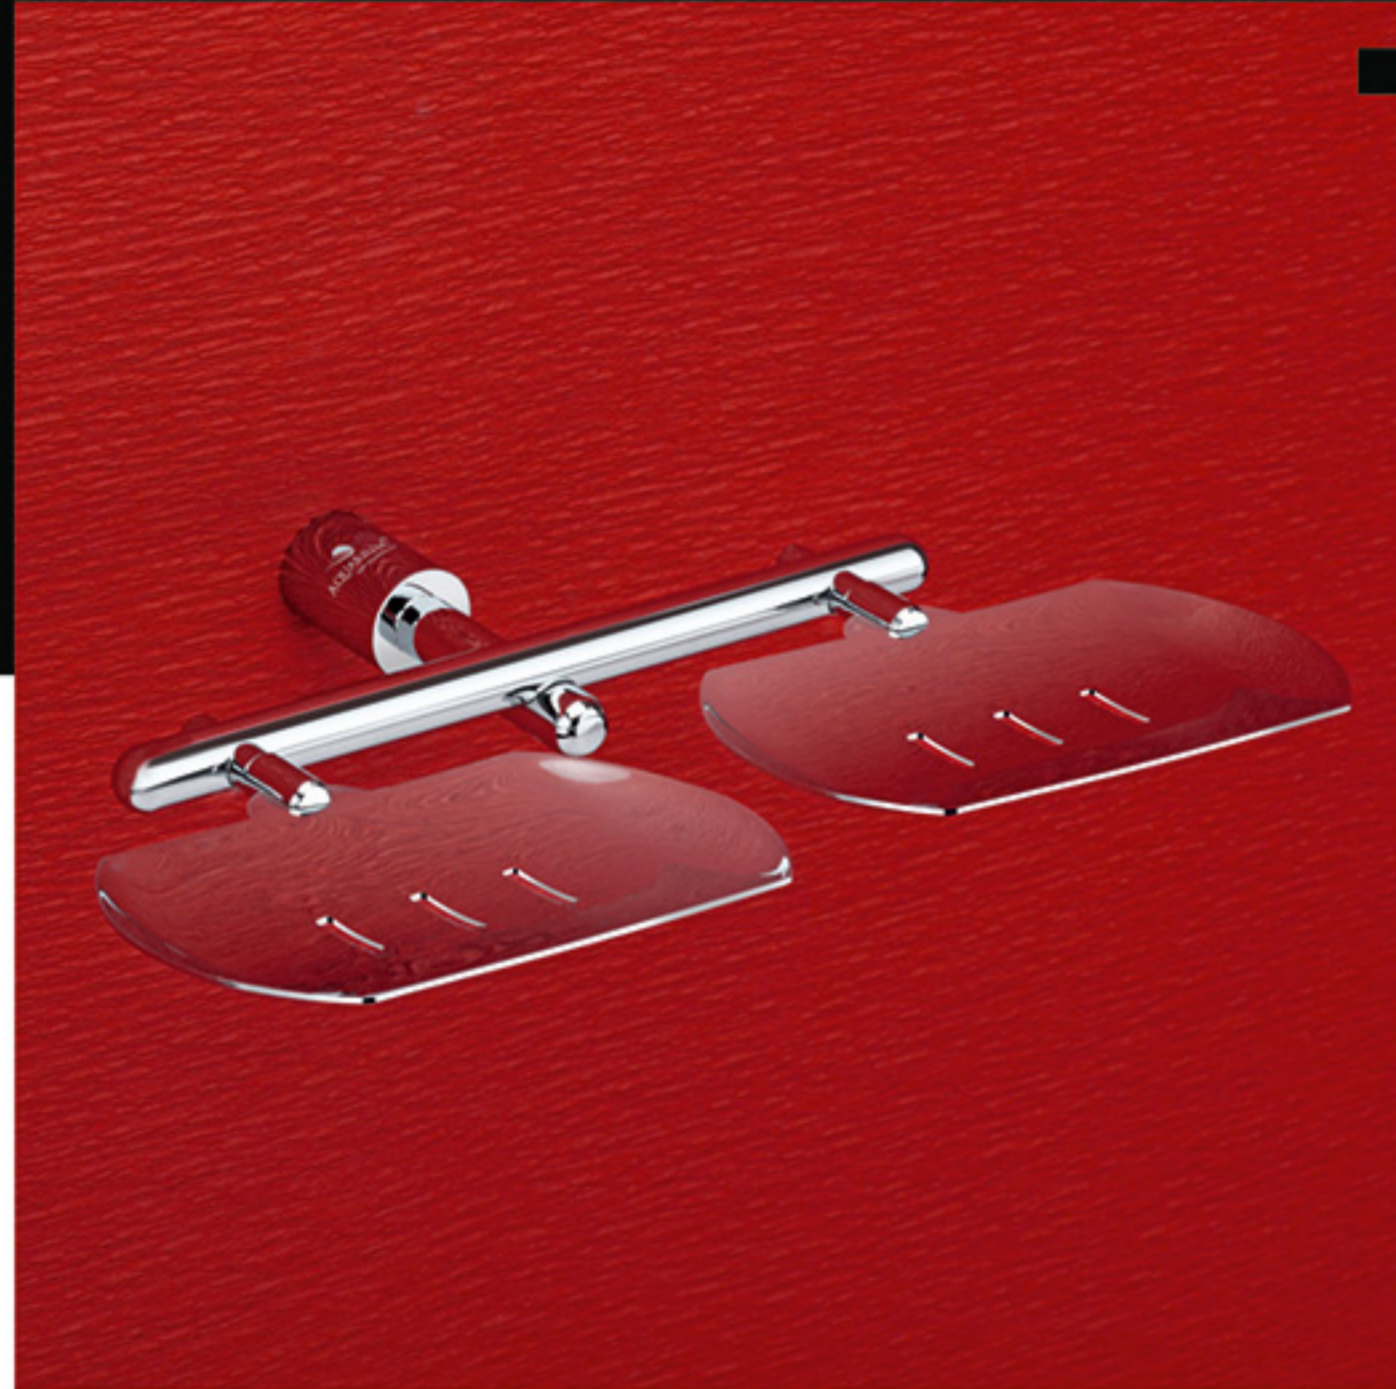

**S-106** Liquid Soap Dispenser ₹ 996

**S-109** With Lid ₹ 1027  
**S-108** Without Lid ₹ 792

**S-105** Robe Hook ₹ 466

**S-112** Double Soap Dish ₹ 1344

**S-107** Tumbler Holder ₹ 734

**S-114** 24" ₹ 2020  
**S-115** 18" ₹ 1963