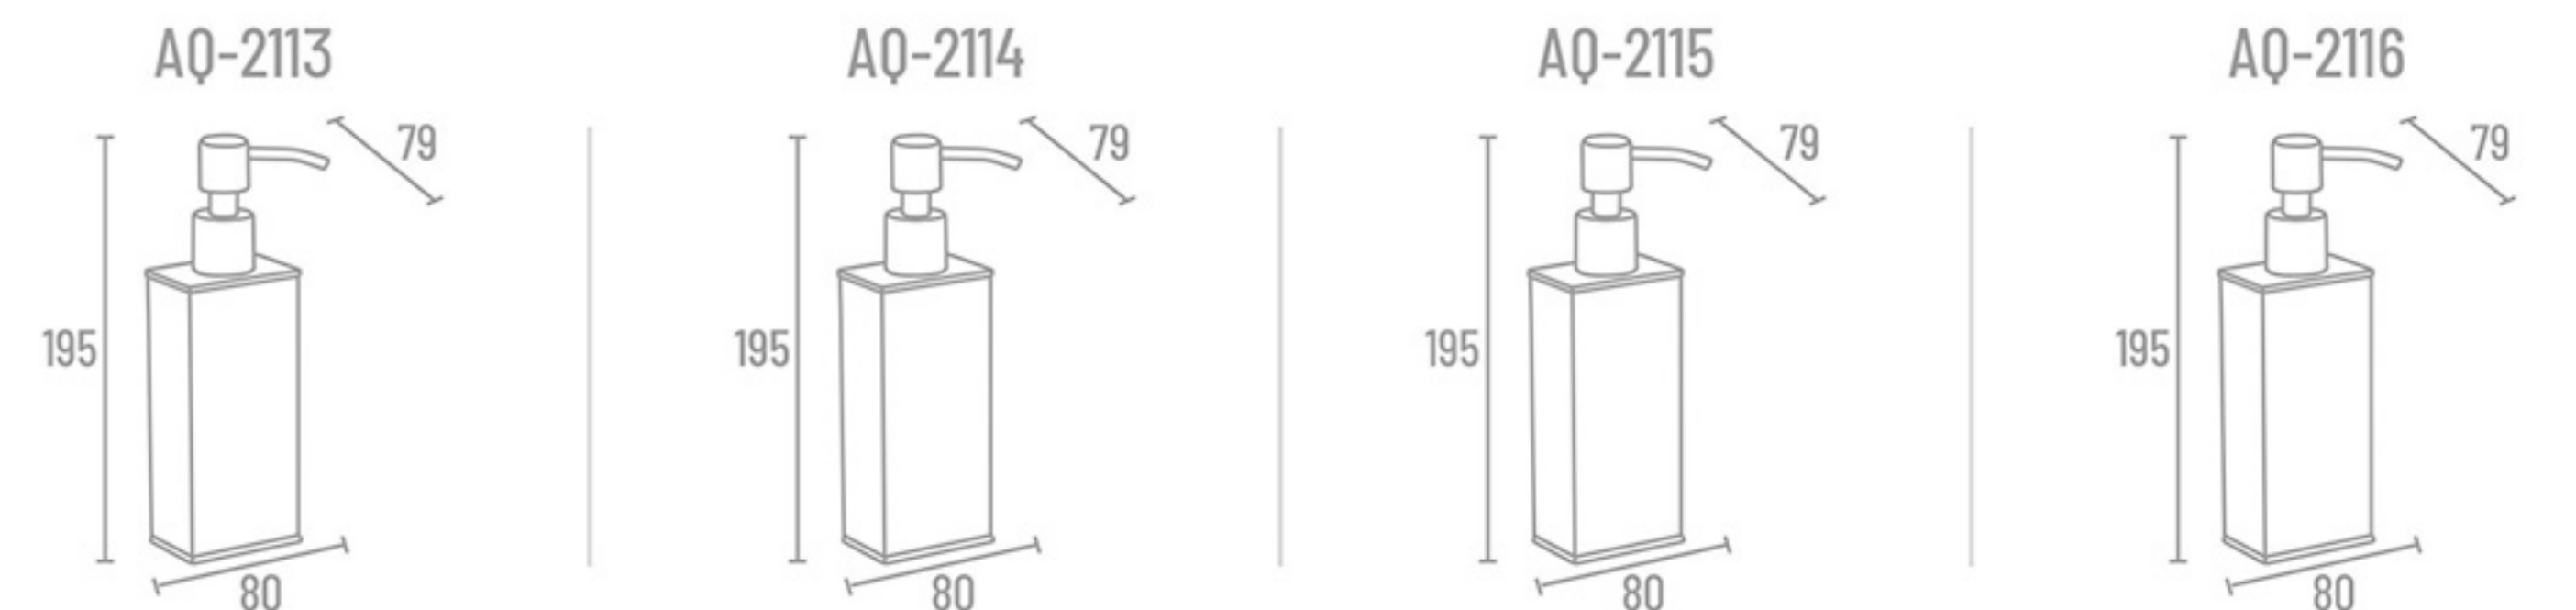

AQ-2116 Table Top Liquid Soap Dispenser Square (CP) ₹ 1764