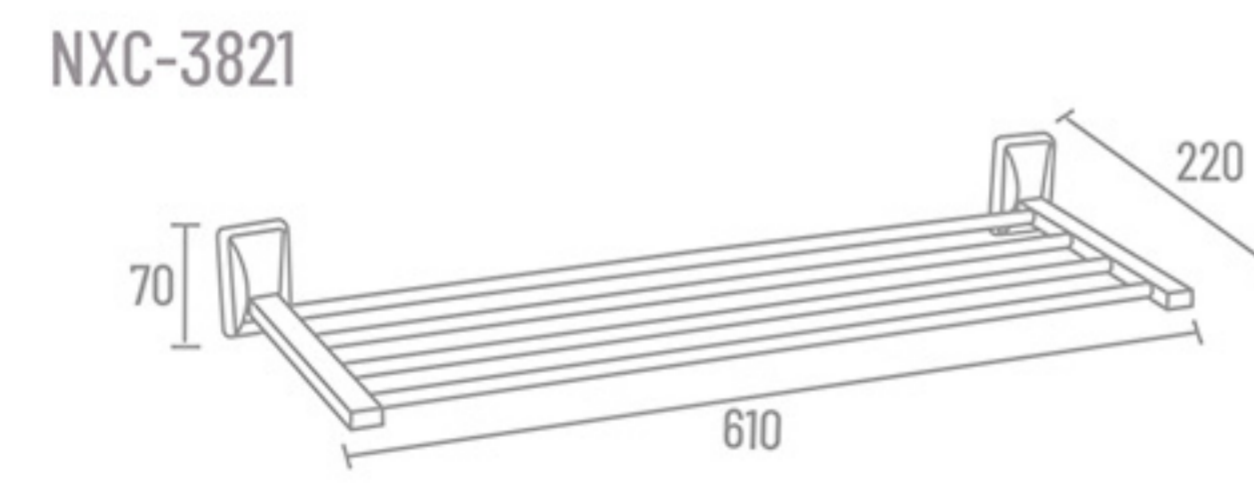

**NXC-3821** 24" ₹ 2987

Towel Rod

**NXC-3802** 24" ₹ 1128  
**NXC-3801** 18" ₹ 1098

Double Towel Rod

**NXC-3814** 24" ₹ 1783  
**NXC-3815** 18" ₹ 1742

**NXC-3800** Set 5 Pcs.  
(Towel Rod, Soap Dish, Napkin Ring, Robe Hook, Tumbler Holder)