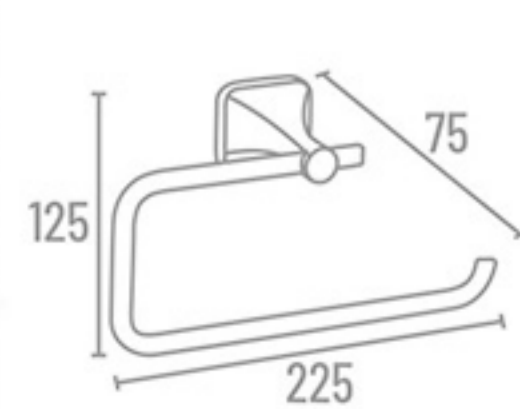

ELC-4513 Soap Dish with Tumbler Holder

₹ 1642

ELC-4519 Soap dish (Glass)

₹ 1237

ELC-4504

ELC-4503

ELC-4505

ELC-4507