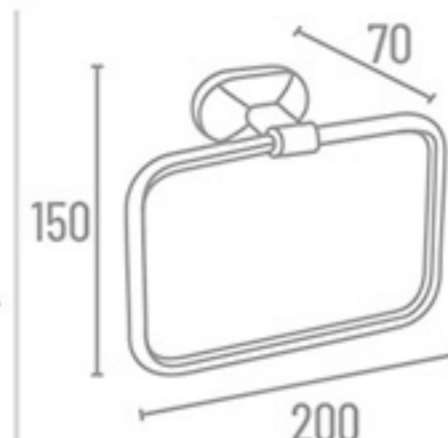

₹ 1440

₹ 1354

₹ 2058

SP-2409 With Lid ₹ 2188
SP-2408 Without Lid ₹ 1471

₹ 1661

₹ 696

₹ 1344

₹ 1477

₹ 2376

₹ 1344