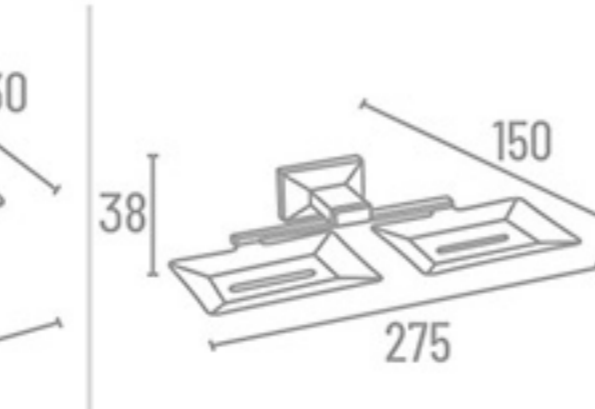

₹ 1658

₹ 1541

₹ 2791

BR-1309 With Lid ₹ 2383
BR-1308 Without Lid ₹ 1666

₹ 1841

₹ 852

₹ 1576

₹ 2947

₹ 1675

₹ 2756

₹ 1576