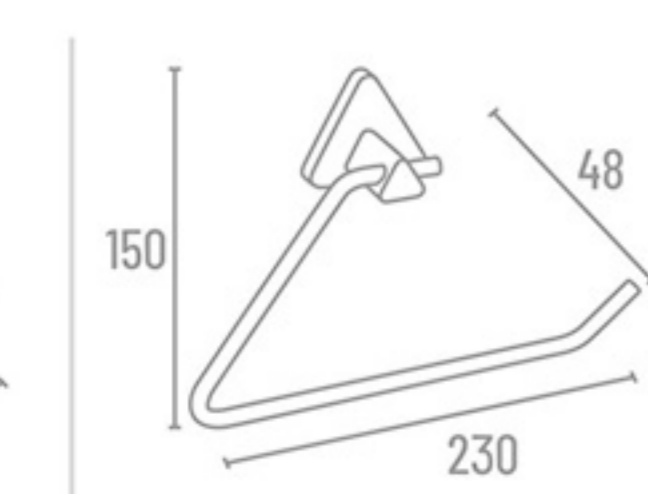

₹ 1817

₹ 1669

₹ 1680

RY-7109 With Lid ₹ 2569
RY-7108 Without Lid ₹ 1854

₹ 1186

₹ 2899

₹ 1898

₹ 2988

₹ 1663