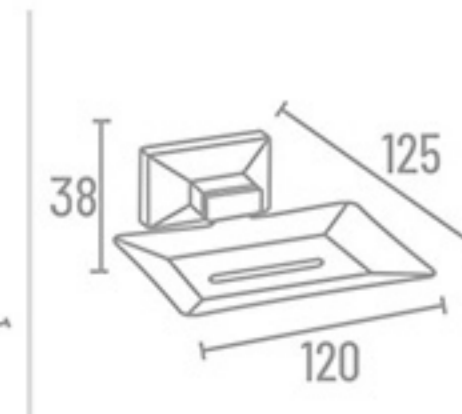

BR-1207 Tumbler Holder

₹ 1190

BR-1212 Double Soap Dish

₹ 1550

BR-1219 Soap Dish (Glass)

₹ 1187

BR-1204

BR-1203