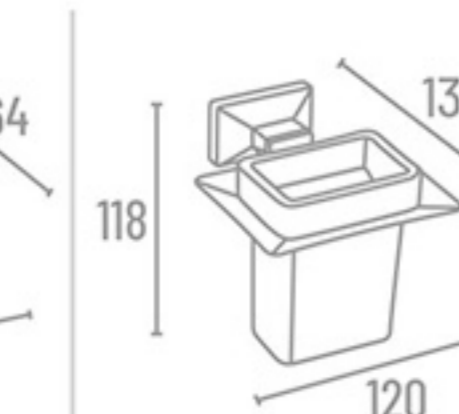

₹ 1142

₹ 997

₹ 1980

BR-1209 With Lid ₹ 1433
BR-1208 Without Lid ₹ 1198

₹ 1088

₹ 680

₹ 1187

₹ 1190

₹ 1550

₹ 1187