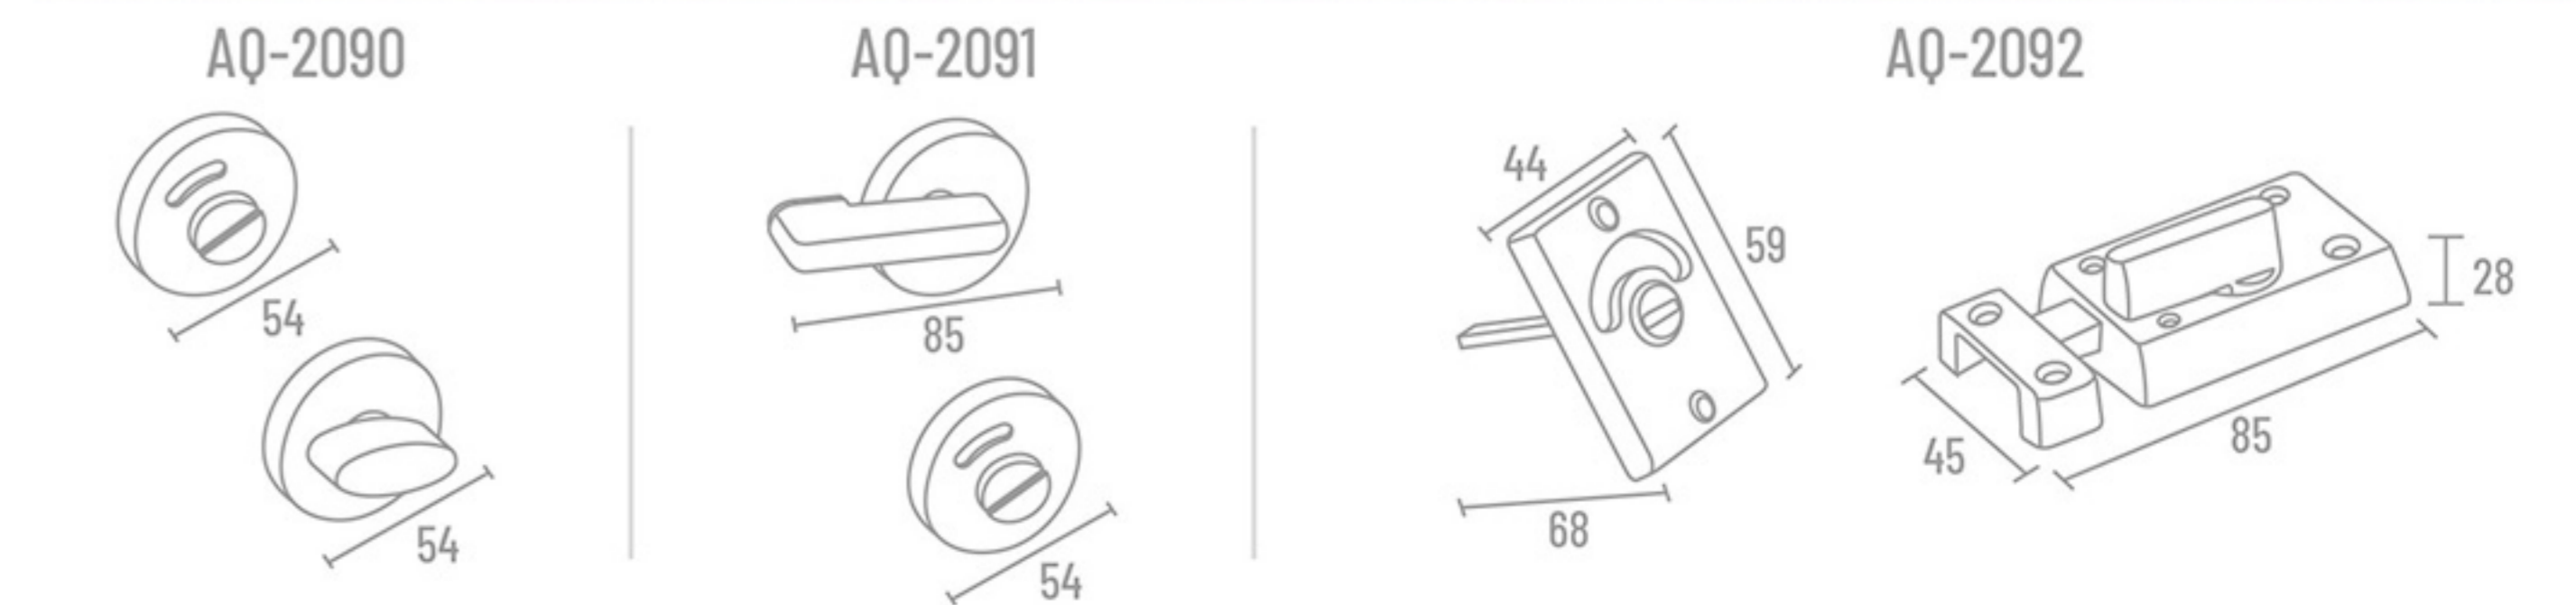

AQ-2105 Table Top Liquid Soap Dispenser Round
(Rose Gold - PVD) ₹ 1994

AQ-2106 Table Top Liquid Soap Dispenser Round
(Gold - PVD) ₹ 1994

₹ 585