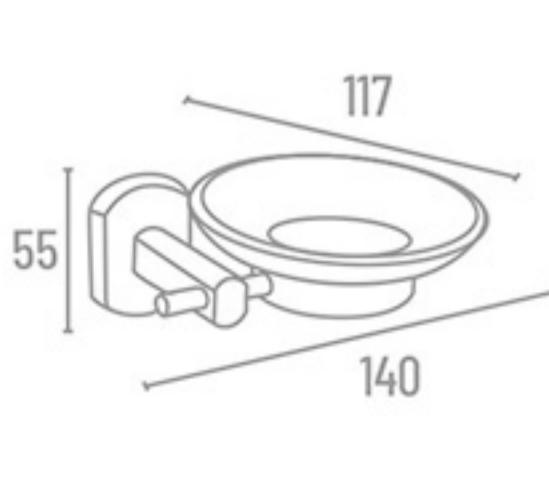

₹ 796

₹ 835

₹ 1223

SH-409 With Lid ₹ 1177
SH-408 Without Lid ₹ 942

₹ 594

₹ 1417

SH-414 24" ₹ 1864
SH-415 18" ₹ 1824

₹ 1417

₹ 835