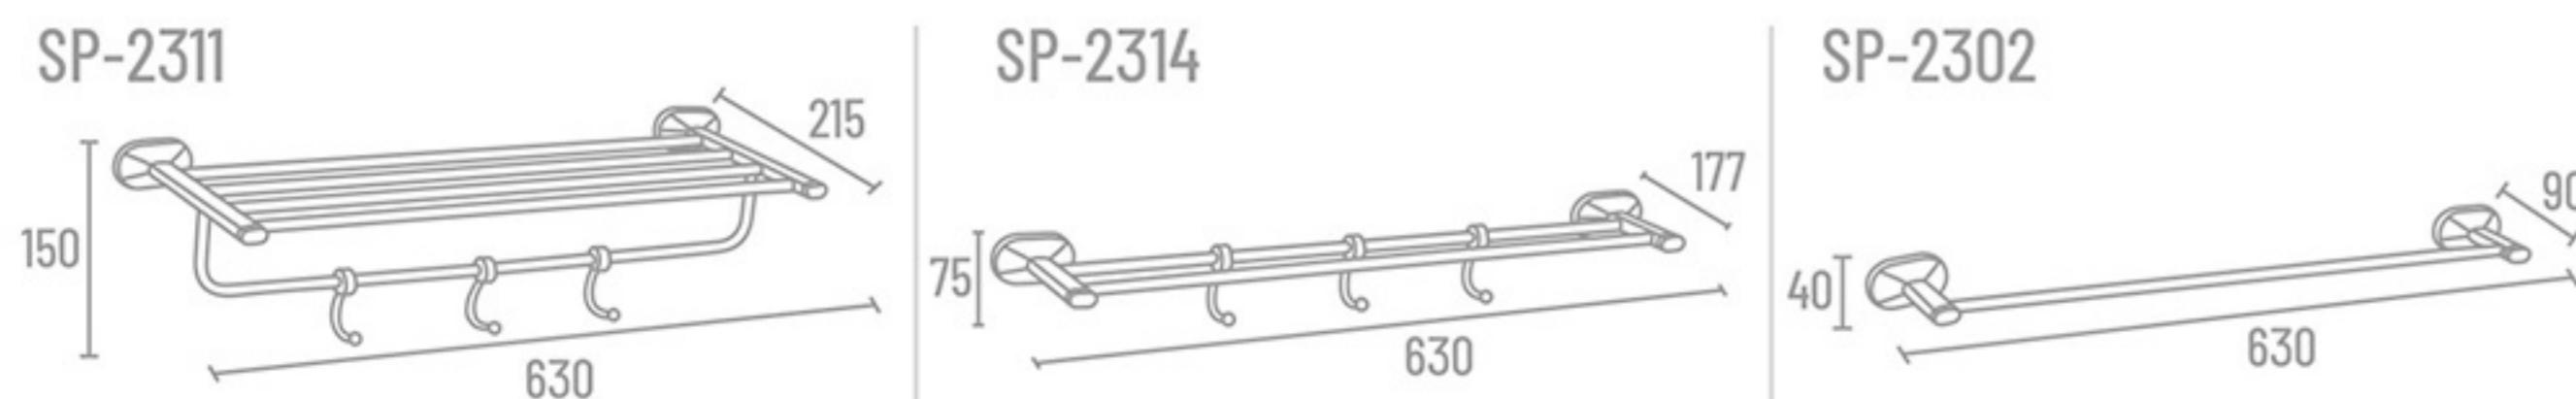

SP-2513

Towel Rack

SP-2311 24" With Hook ₹ 5981  
SP-2318 18" With Hook ₹ 5570

Double Towel Rod

SP-2314 24" ₹ 3170

Towel Rod

SP-2302 24" ₹ 1772  
SP-2301 18" ₹ 1703

SP-2300 Set 5 Pcs.  
(Towel Rod, Soap Dish, Napkin Ring, Robe Hook, Tumbler Holder)