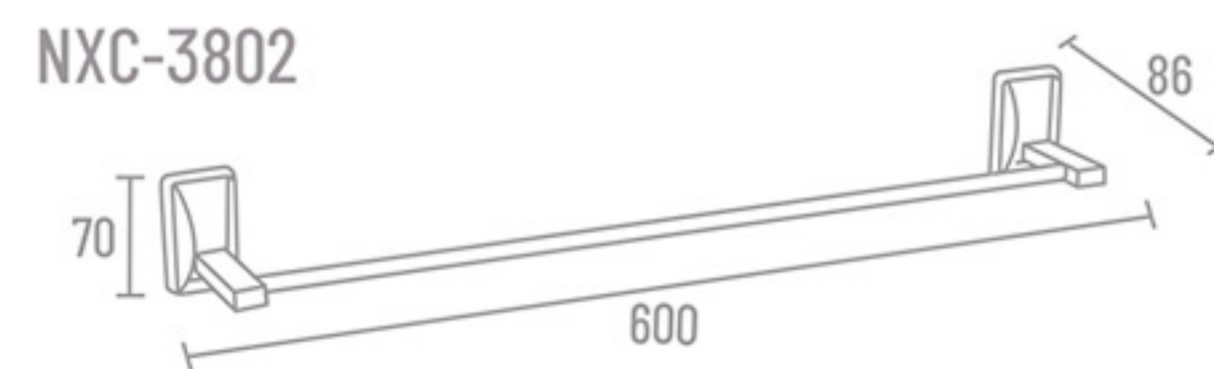

**NXC-3821** 24" ₹ 2987

Towel Rod

**NXC-3802** 24" ₹ 1128  
**NXC-3801** 18" ₹ 1098

Double Towel Rod

**NXC-3814** 24" ₹ 1783  
**NXC-3815** 18" ₹ 1742

**NXC-3800** Set 5 Pcs.  
(Towel Rod, Soap Dish, Napkin Ring, Robe Hook, Tumbler Holder)