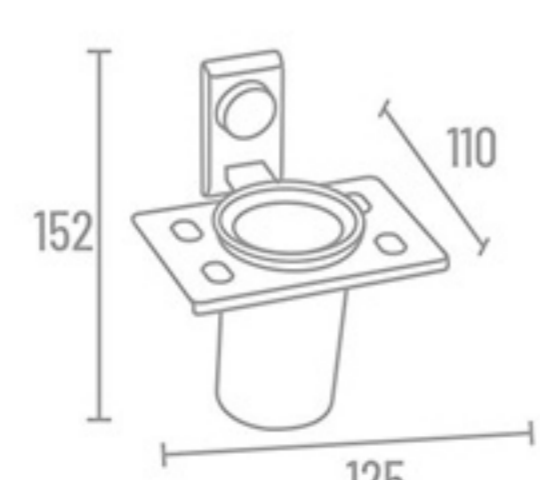

₹ 747

₹ 660

₹ 856

Paper Holder With Lid ₹ 1171

₹ 529

₹ 1283

₹ 1240

₹ 1410

₹ 711

₹ 711