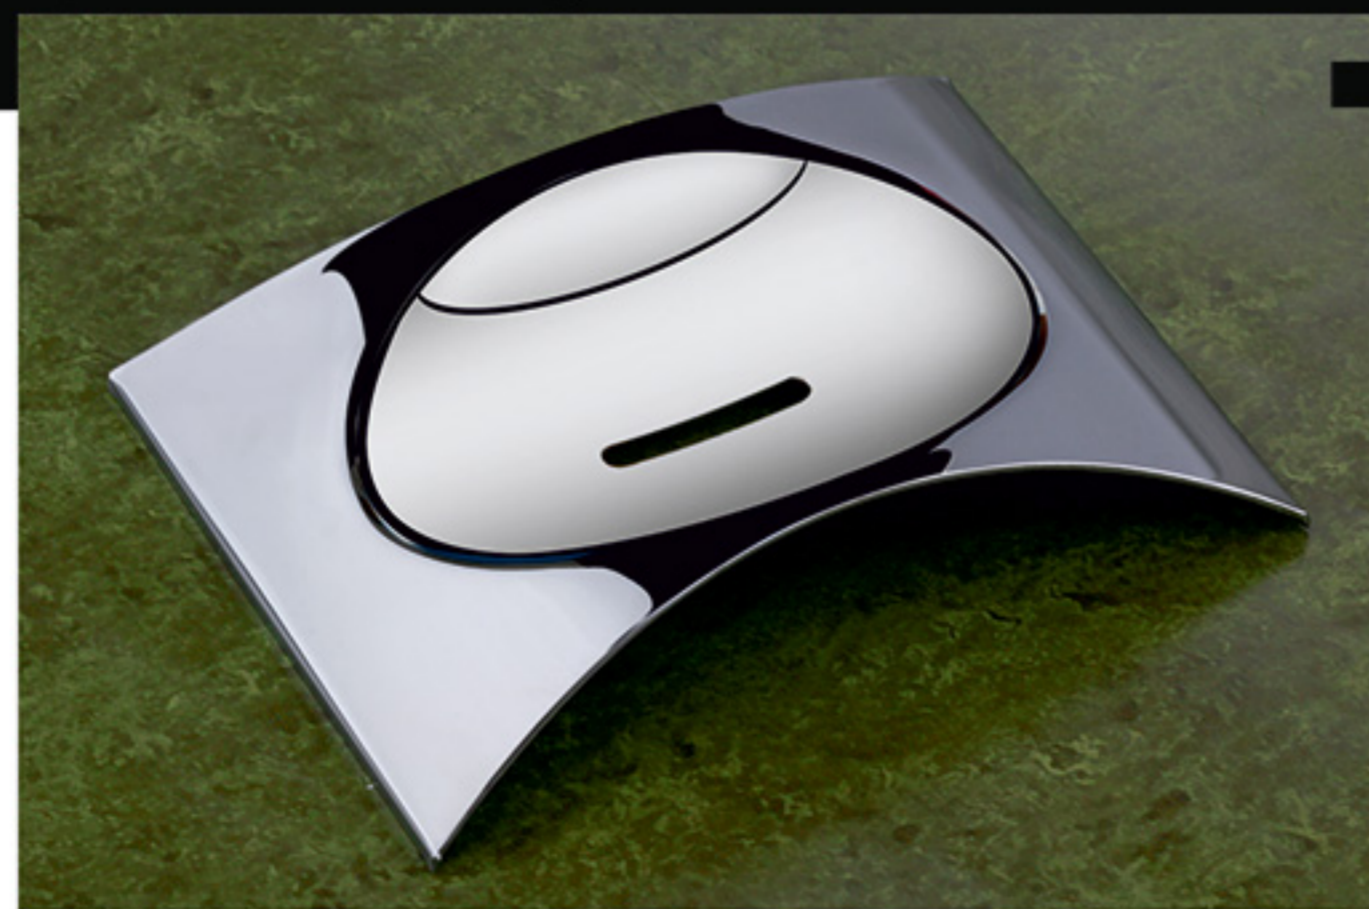

₹ 438

**GN-2816** Key Stand

₹ 341

AQ-2054 Red Series Soap Dish ₹ 333

AQ-2057 Orange Series Soap Dish ₹ 333

AQ-2055 Yellow Series Soap Dish ₹ 333

AQ-2056 Lemon Series Soap Dish ₹ 333

AQ-2058 Counter Soap Dish ₹ 712