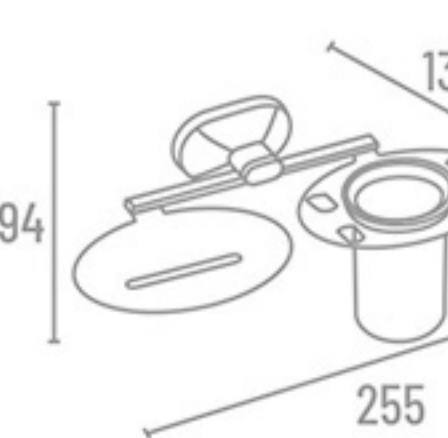

Towel Rack SK-4310 24" ₹ 6692  
SK-4317 18" ₹ 6256

Towel Rack Shelf SK-4321 24" ₹ 5595  
SK-4322 18" ₹ 5172

Double Towel Rod SK-4314 24" ₹ 2822

Towel Rod SK-4302 24" ₹ 2099  
SK-4301 18" ₹ 2028

Timeless  
*Luxury*