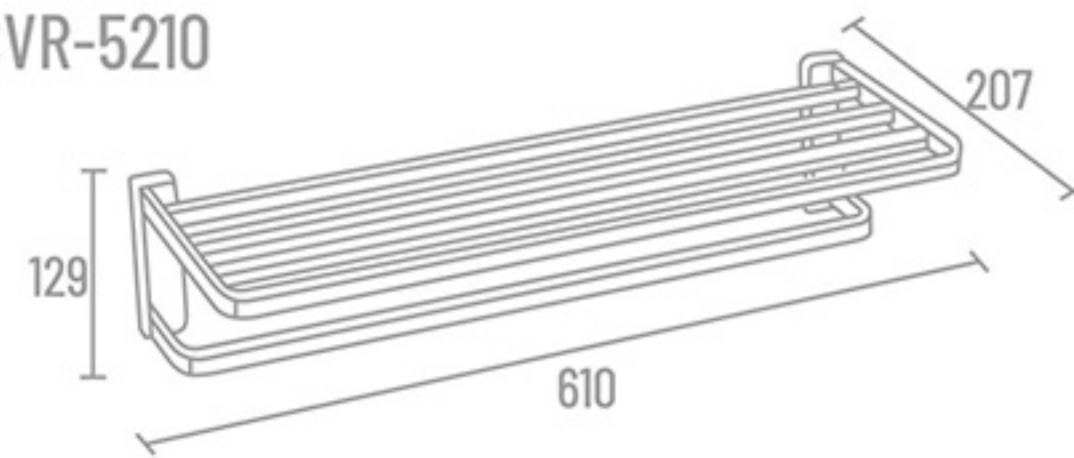

CVR-5210 24" ₹ 14645

Towel Rod

CVR-5202 24" ₹ 6982

CVR-5210

CVR-5202

Designs that  
*compliment your decor*

Use Material  
Fully Brass

Easy to  
CLEAN