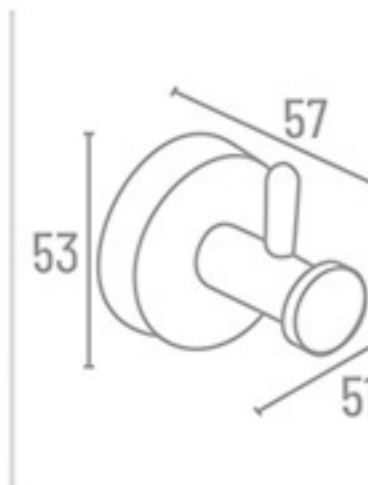

RUBY (GOLD - PVD)

₹ 1080

₹ 980

₹ 1467

RG-3509 With Lid ₹ 1894
RG-3508 Without Lid ₹ 1180

₹ 1344

₹ 549

₹ 971

RG-3514 24" ₹ 2868
RG-3515 18" ₹ 2725

₹ 1281

₹ 1878

₹ 971

₹ 2096