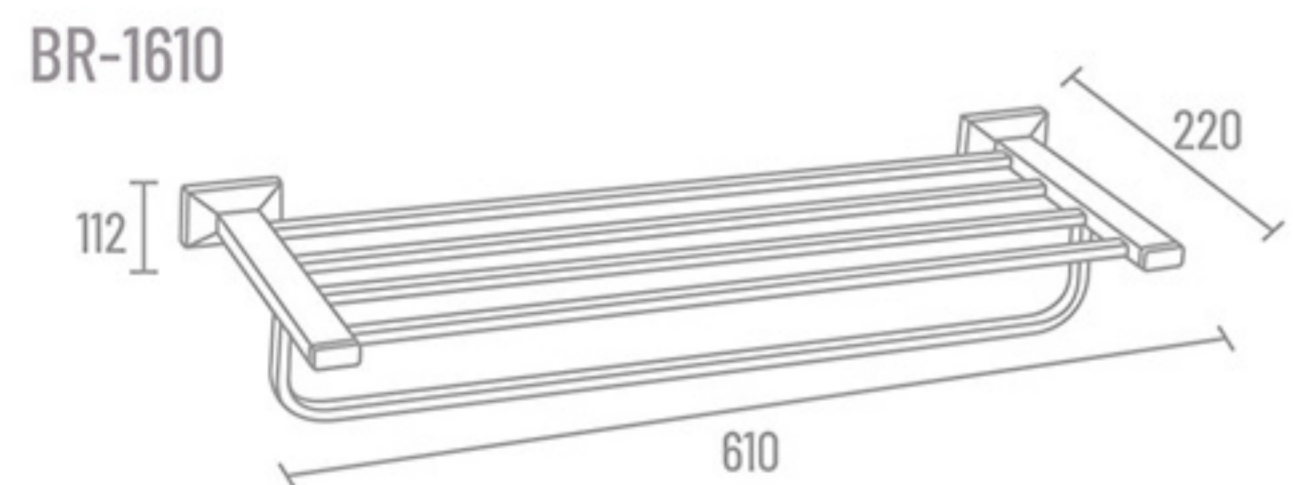

**BR-1513**

Towel Rack  
BR-1610 24" ₹ 6883  
BR-1617 18" ₹ 6445

Towel Rack Shelf  
BR-1621 24" ₹ 5785  
BR-1622 18" ₹ 5364

Double Towel Rod  
BR-1614 24" ₹ 3000

Towel Rod  
BR-1602 24" ₹ 2261  
BR-1601 18" ₹ 2190