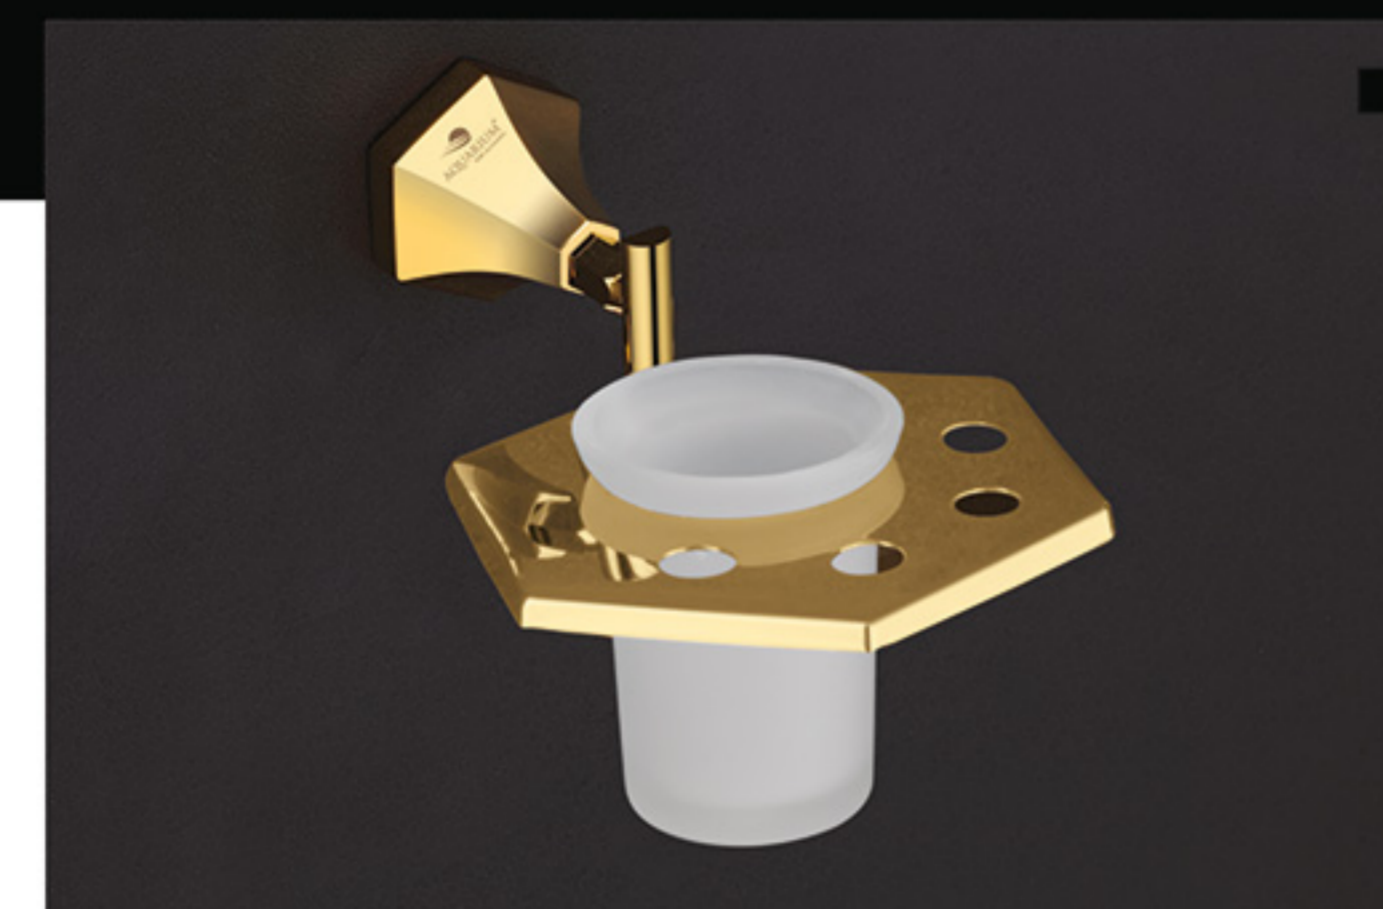

T-3204

T-3207

T-3212

₹ 1989