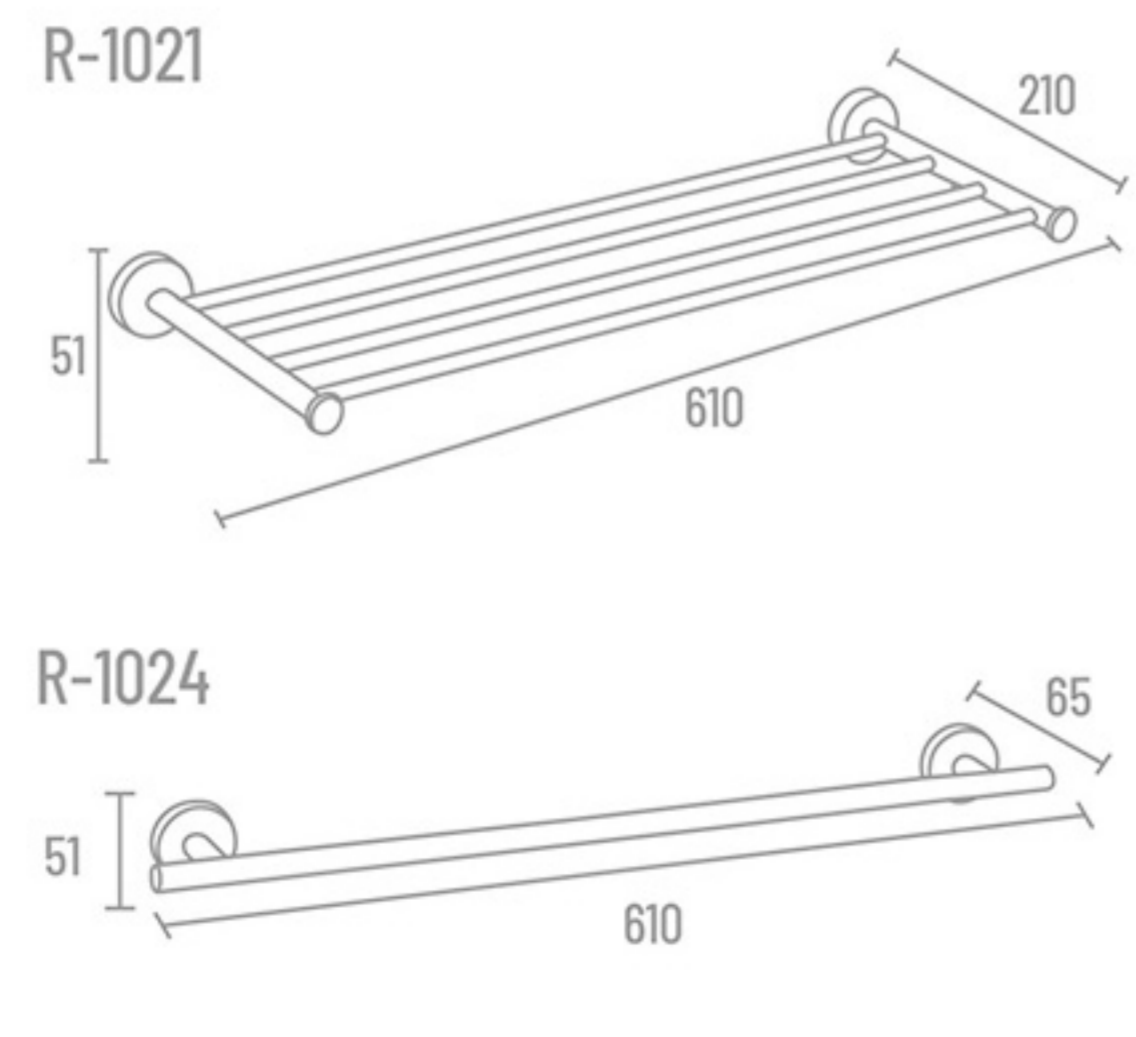

Towel Rack

Towel Rack Shelf

**R-1021** 24" ₹ 1964

Towel Rod

**R-1002** 24" ₹ 898  
**R-1001** 18" ₹ 878

Towel Rod Heavy

**R-1024** 24" ₹ 996  
**R-1023** 18" ₹ 968

**R-1000** Set 5 Pcs.  
(Towel Rod, Soap Dish, Napkin Ring, Robe Hook, Tumbler Holder)