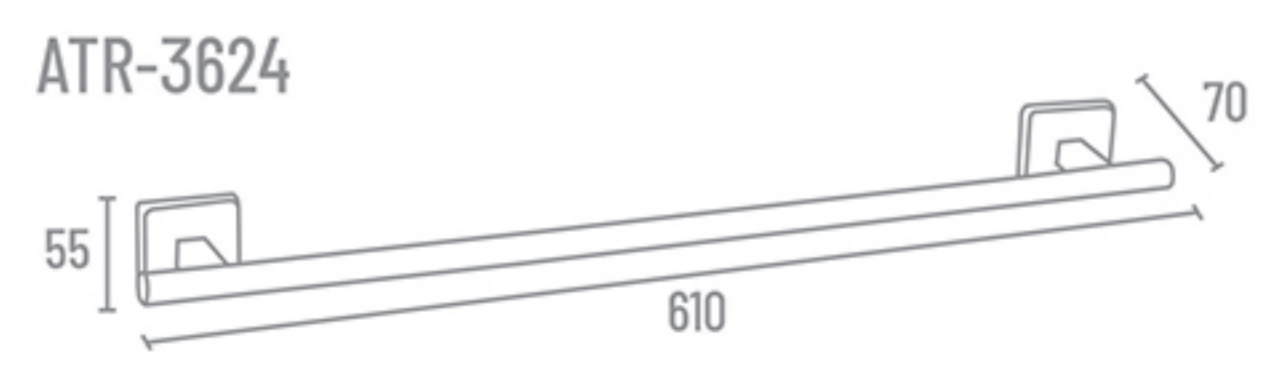

ATR-3624 24" ₹ 1913
ATR-3623 18" ₹ 1832

Towel Rod Heavy

ATR-3600 Set 5 Pcs.
(Towel Rod, Soap Dish, Napkin Ring, Robe Hook, Tumbler Holder)

₹ 5925

Fascination to
Your Space