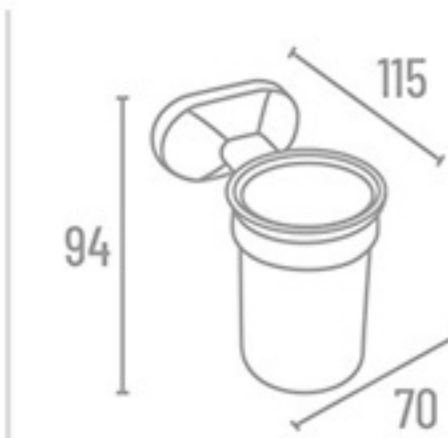

₹ 1440

₹ 1354

₹ 2058

SP-2309 With Lid ₹ 2188
SP-2308 Without Lid ₹ 1471

₹ 1661

₹ 696

₹ 1344

₹ 1477

₹ 2376

₹ 1344