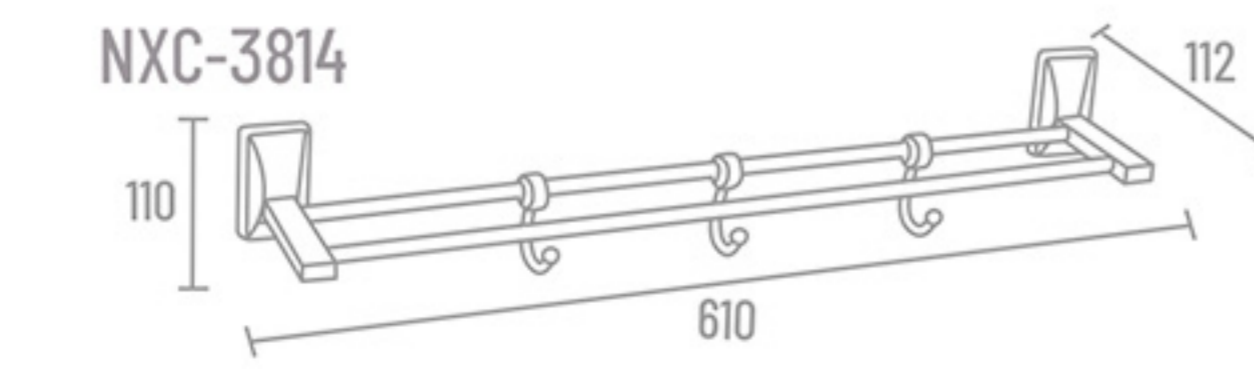

**NXC-3821** 24" ₹ 2987

Towel Rod

**NXC-3802** 24" ₹ 1128  
**NXC-3801** 18" ₹ 1098

Double Towel Rod

**NXC-3814** 24" ₹ 1783  
**NXC-3815** 18" ₹ 1742

**NXC-3800** Set 5 Pcs.  
(Towel Rod, Soap Dish, Napkin Ring, Robe Hook, Tumbler Holder)