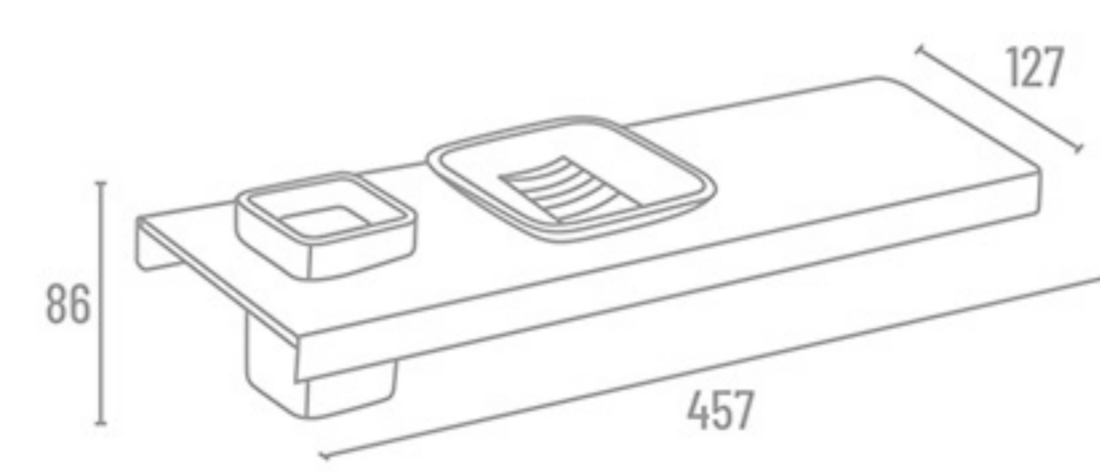

AT-1113

AQ-2074 Shelf With Liquid Dispenser With Soap Dish

5" x 18" ₹ 1890

AQ-2072 Shelf With Soap Dish With Tumbler Holder

5" x 18" ₹ 1687

AQ-2074

AQ-2072

A Union of Comfort and  
*Efficiency*