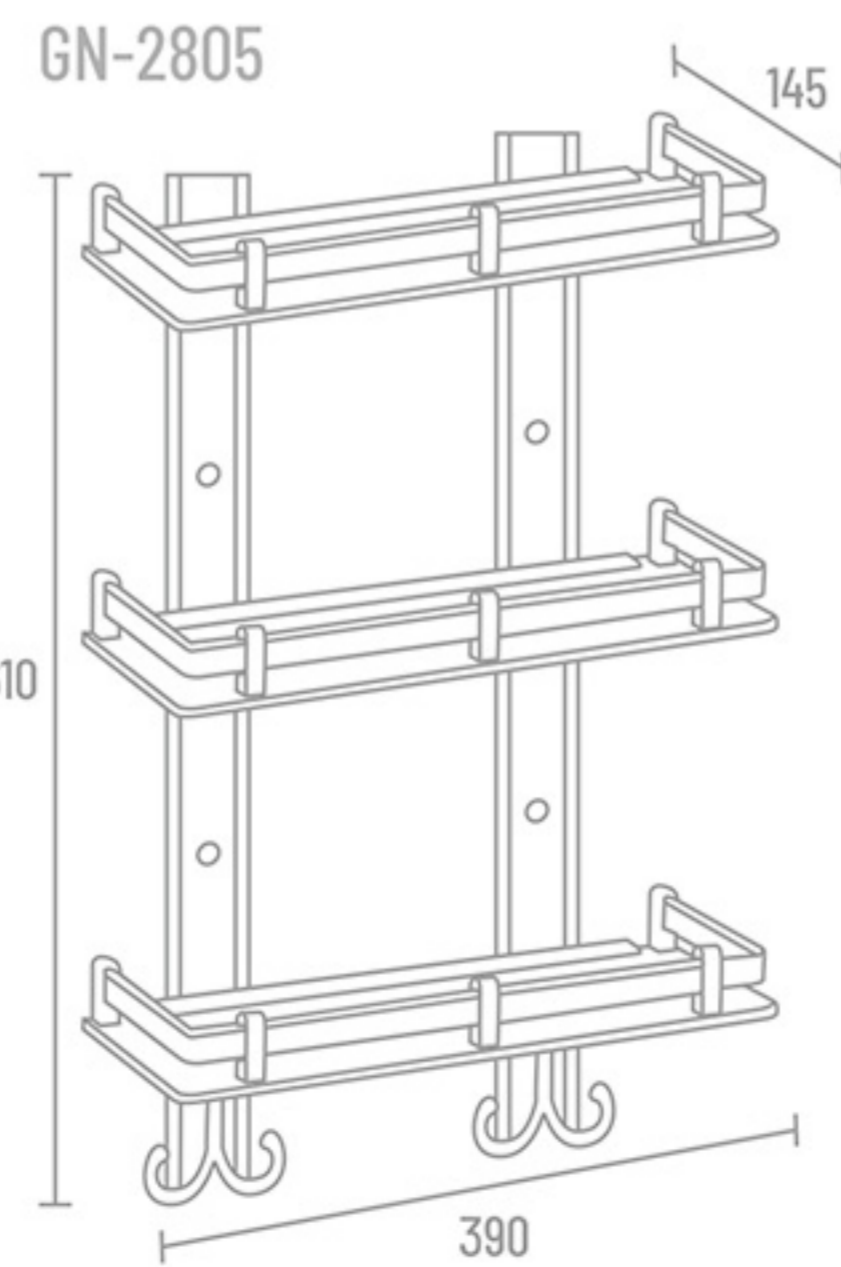

GN-2805 Shelf (3 in 1)

₹ 4688