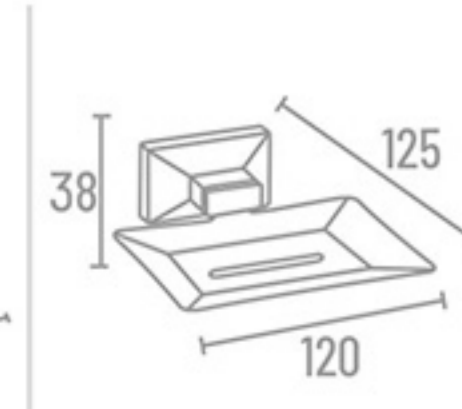

₹ 1658

₹ 1541

₹ 2791

BR-1309 With Lid ₹ 2383
BR-1308 Without Lid ₹ 1666

₹ 1841

₹ 852

₹ 1576

₹ 2947

₹ 1675

₹ 2756

₹ 1576