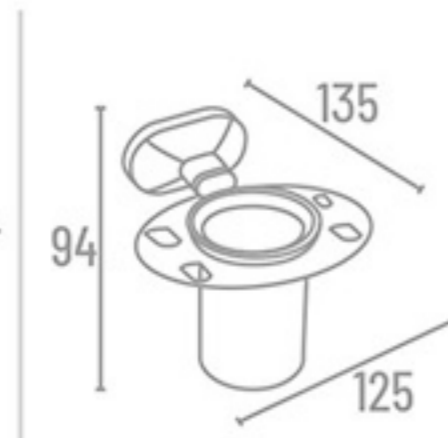

₹ 1440

₹ 1354

₹ 2058

SP-2409 With Lid ₹ 2188
SP-2408 Without Lid ₹ 1471

₹ 1661

₹ 696

₹ 1344

₹ 1477

₹ 2376

₹ 1344