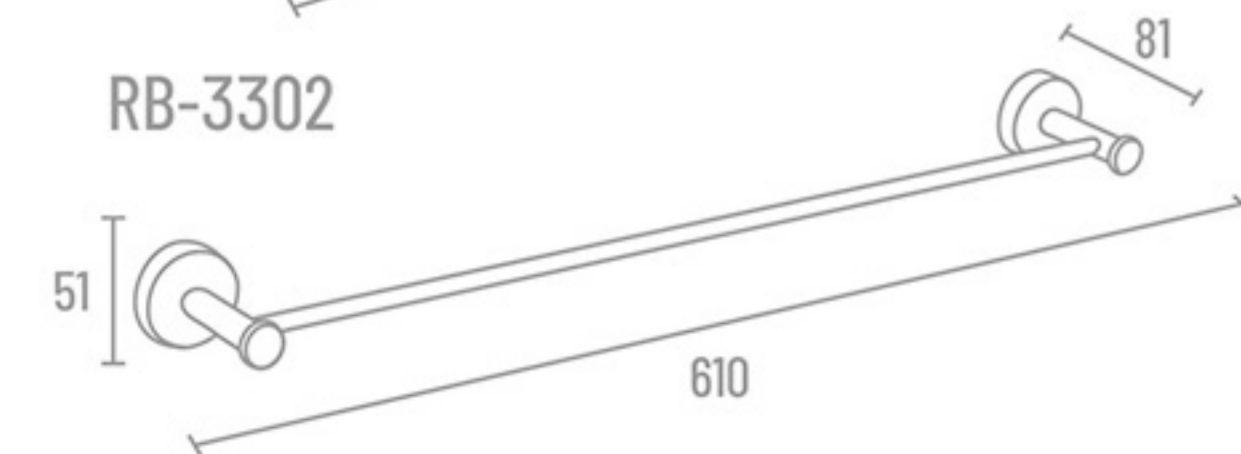

RB-3300 Set 5 Pcs.