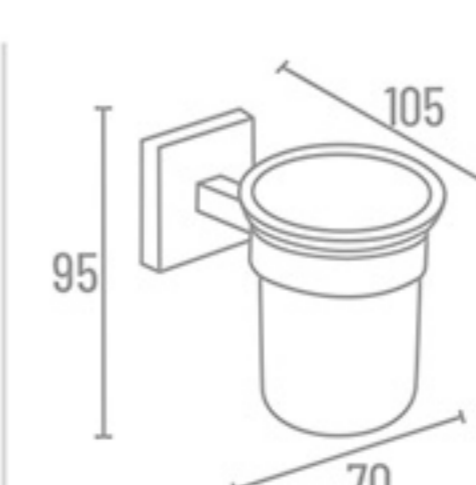

TN-8009

TN-8016

TN-8013

TN-8006

TN-8019

**NXC-3811** 24" with Hook ₹ 3554  
**NXC-3810** 24" without Hook ₹ 3230  
**NXC-3818** 18" with Hook ₹ 3430  
**NXC-3817** 18" without Hook ₹ 3107

Towel Rack

Towel Rack Shelf