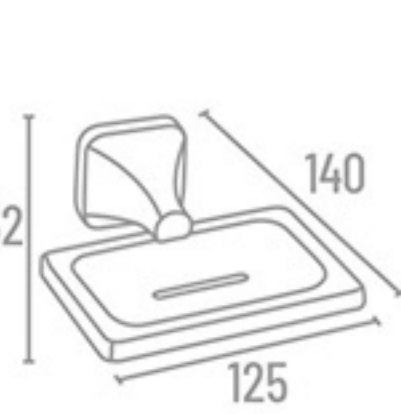

₹ 1568

₹ 1311

₹ 1728

₹ 2950

₹ 864

₹ 1398

₹ 1430

₹ 2223

₹ 2386

₹ 1430