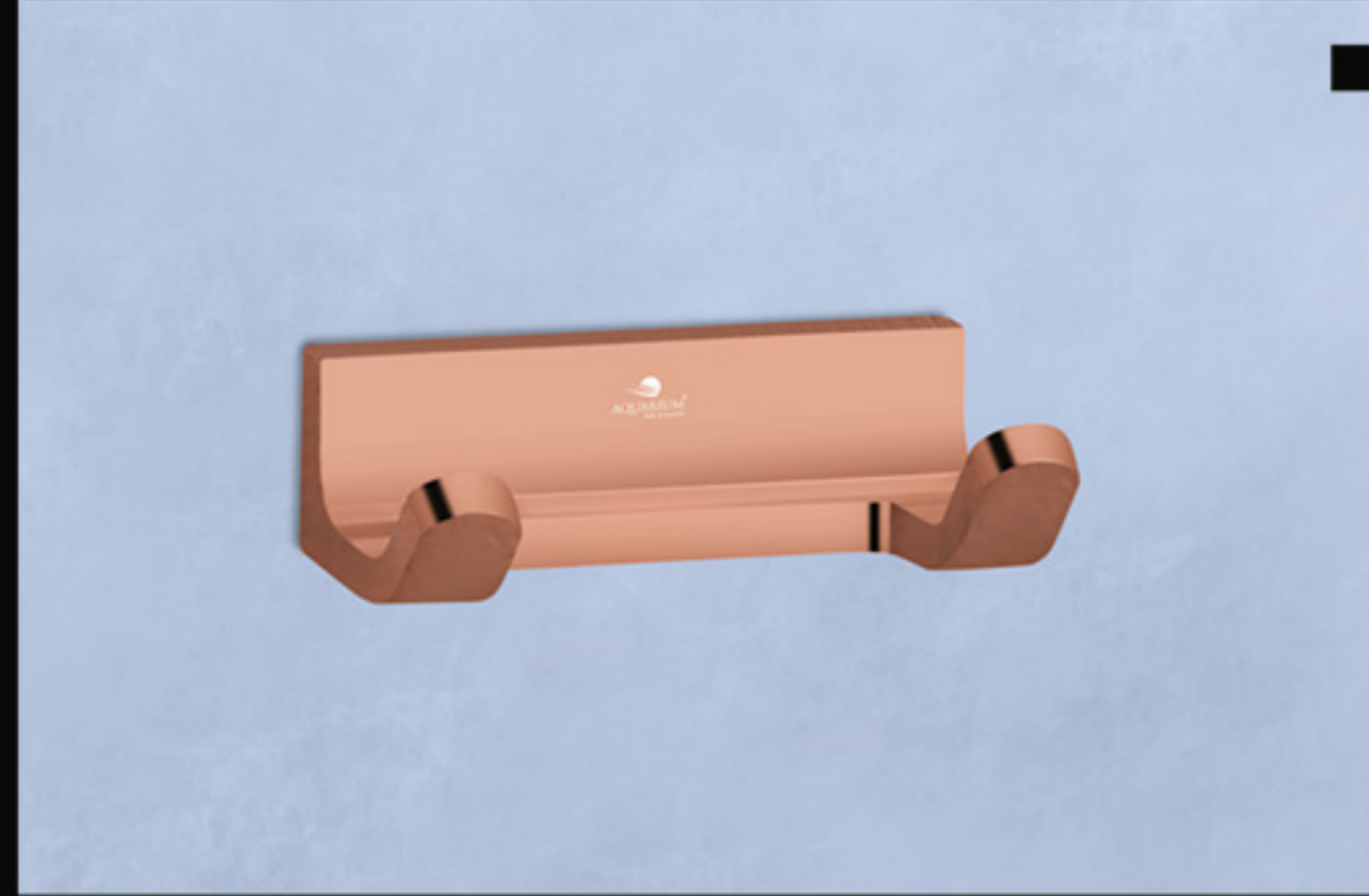

SL-1812 Double Soap Dish ₹ 6527