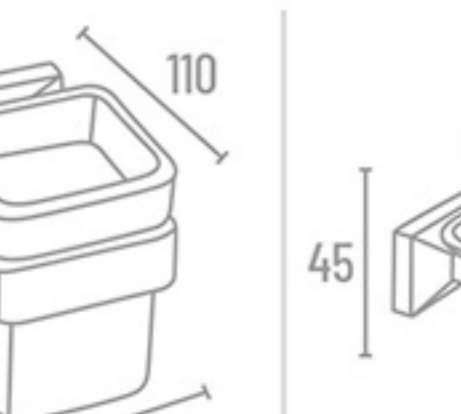

BR-1213

Towel Rack

SP-2511 24" With Hook ₹ 5981  
SP-2518 18" With Hook ₹ 5570

Double Towel Rod

SP-2514 24" ₹ 3170

Towel Rod

SP-2502 24" ₹ 1772  
SP-2501 18" ₹ 1703

**SP-2500** Set 5 Pcs.  
(Towel Rod, Soap Dish, Napkin Ring, Robe Hook, Tumbler Holder)