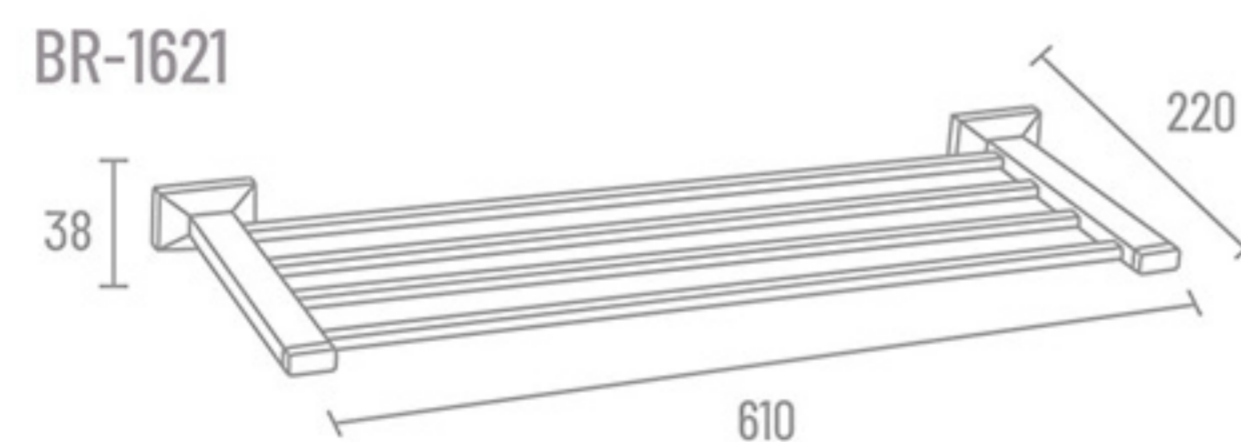

**BR-1513**

Towel Rack  
BR-1610 24" ₹ 6883  
BR-1617 18" ₹ 6445

Towel Rack Shelf  
BR-1621 24" ₹ 5785  
BR-1622 18" ₹ 5364

Double Towel Rod  
BR-1614 24" ₹ 3000

Towel Rod  
BR-1602 24" ₹ 2261  
BR-1601 18" ₹ 2190