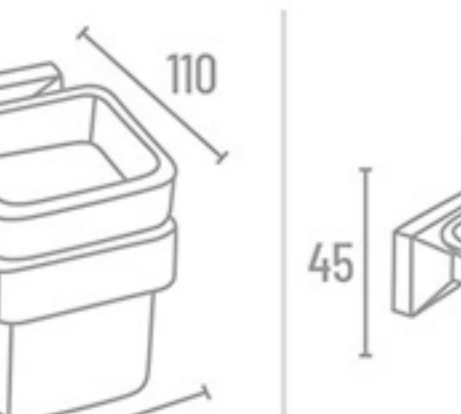

**BR-1513**

Towel Rack  
BR-1610 24" ₹ 6883  
BR-1617 18" ₹ 6445

Towel Rack Shelf  
BR-1621 24" ₹ 5785  
BR-1622 18" ₹ 5364

Double Towel Rod  
BR-1614 24" ₹ 3000

Towel Rod  
BR-1602 24" ₹ 2261  
BR-1601 18" ₹ 2190