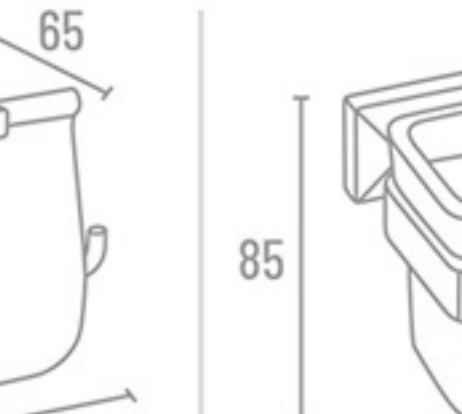

BRILL (ROSE GOLD / BLACK MATT - PVD)

₹ 1658

₹ 1541

₹ 2791

BR-1509 With Lid ₹ 2383
BR-1508 Without Lid ₹ 1666

₹ 1841

₹ 852

₹ 1576

₹ 1675

₹ 2756

₹ 1576