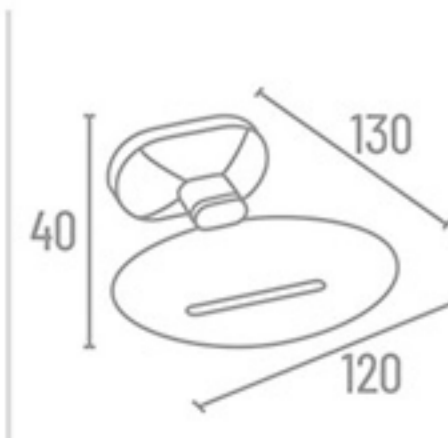

SP-2507 Tumbler Holder

₹ 1477

SP-2512 Double Soap Dish

₹ 2376

SP-2519 Soap Dish (Glass)

₹ 1344

SP-2504

SP-2503