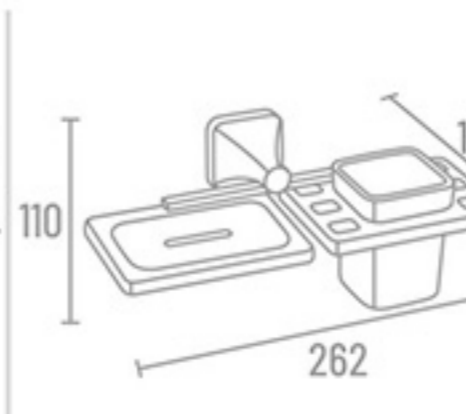

₹ 1568

₹ 1311

₹ 1728

₹ 2950

₹ 864

₹ 1398

₹ 1430

₹ 2223

₹ 2386

₹ 1430