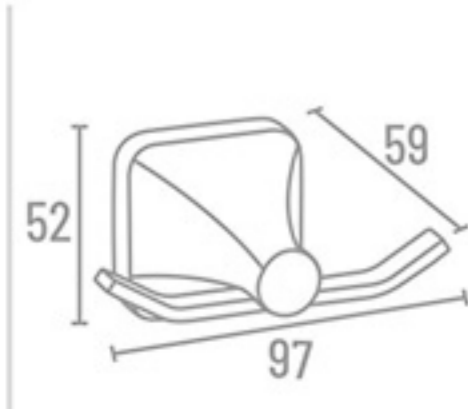

ELC-4513 Soap Dish with Tumbler Holder

₹ 1642

ELC-4519 Soap dish (Glass)

₹ 1237

ELC-4504

ELC-4503

ELC-4505

ELC-4507