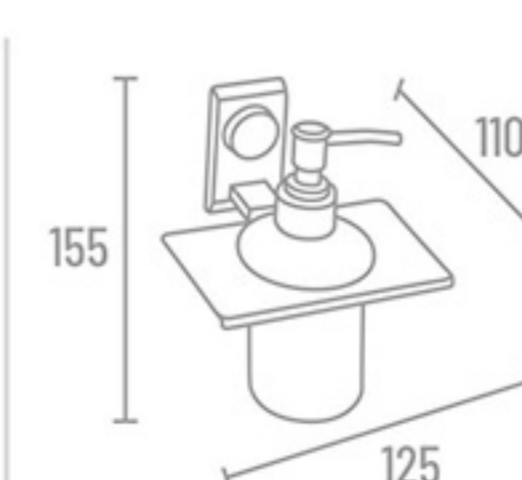

LR-2719

LR-2716

LR-2713

**Towel Rack**

<b>A-211</b>	24" With Hook	₹ 4461	<b>A-218</b>	18" With Hook	₹ 4361
<b>A-210</b>	24" Without Hook	₹ 4138	<b>A-217</b>	18" Without Hook	₹ 4037

**Towel Rod**

<b>A-202</b>	24"	₹ 1274
<b>A-201</b>	18"	₹ 1253