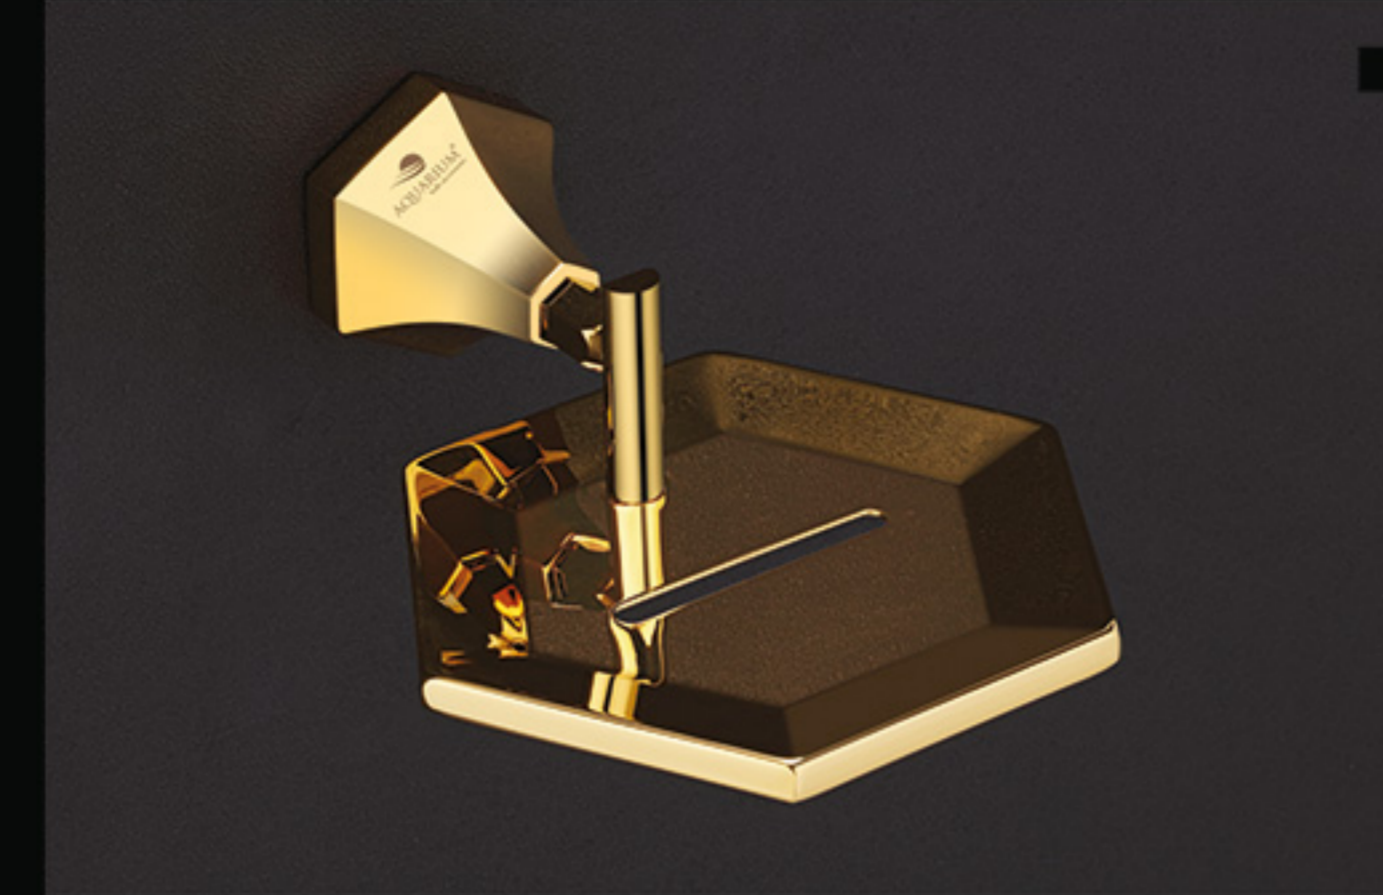

T-3203 Soap Dish

T-3205 Robe Hook

₹ 1871