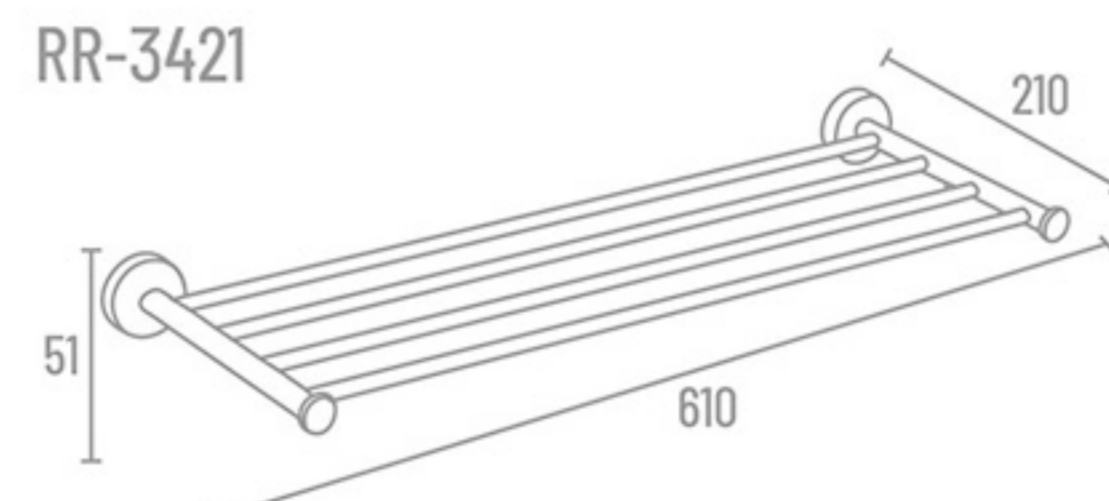

**RR-3402** 24" ₹ 1591  
**RR-3401** 18" ₹ 1522

Towel Rod Heavy

**RR-3424** 24" ₹ 1815  
**RR-3423** 18" ₹ 1746

RR-3411

RR-3421

RR-3402

RR-3424

**RR-3400** Set 5 Pcs.  
(Towel Rod, Soap Dish, Napkin Ring, Robe Hook, Tumbler Holder)