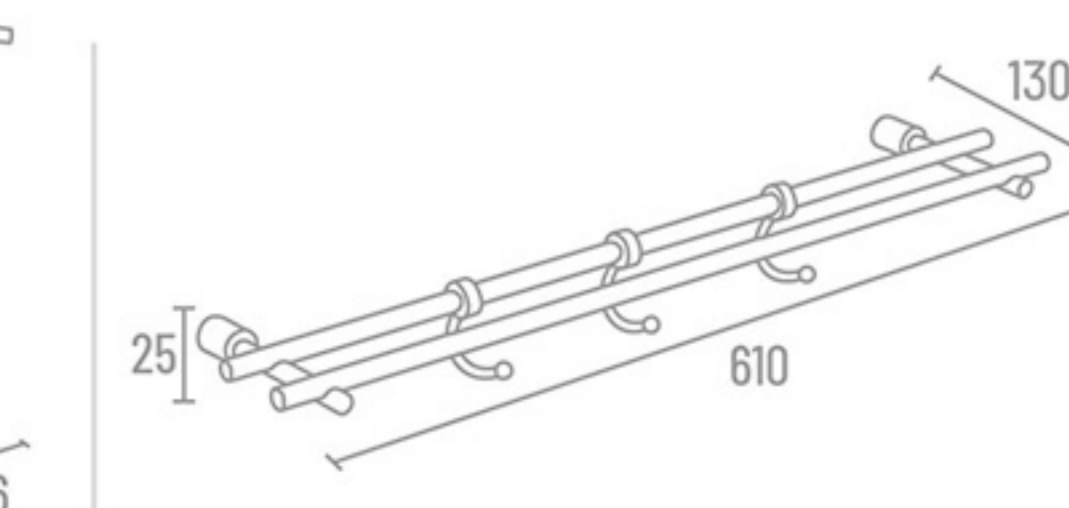

**S-114**

**S-113**

Towel Rack

OS-911 24" With Hook ₹ 3378  
OS-918 18" With Hook ₹ 3270

Towel Rod

OS-902 24" ₹ 1084  
OS-901 18" ₹ 1046

OS-900 Set 5 Pcs.  
(Towel Rod, Soap Dish, Napkin Ring, Robe Hook, Tumbler Holder)