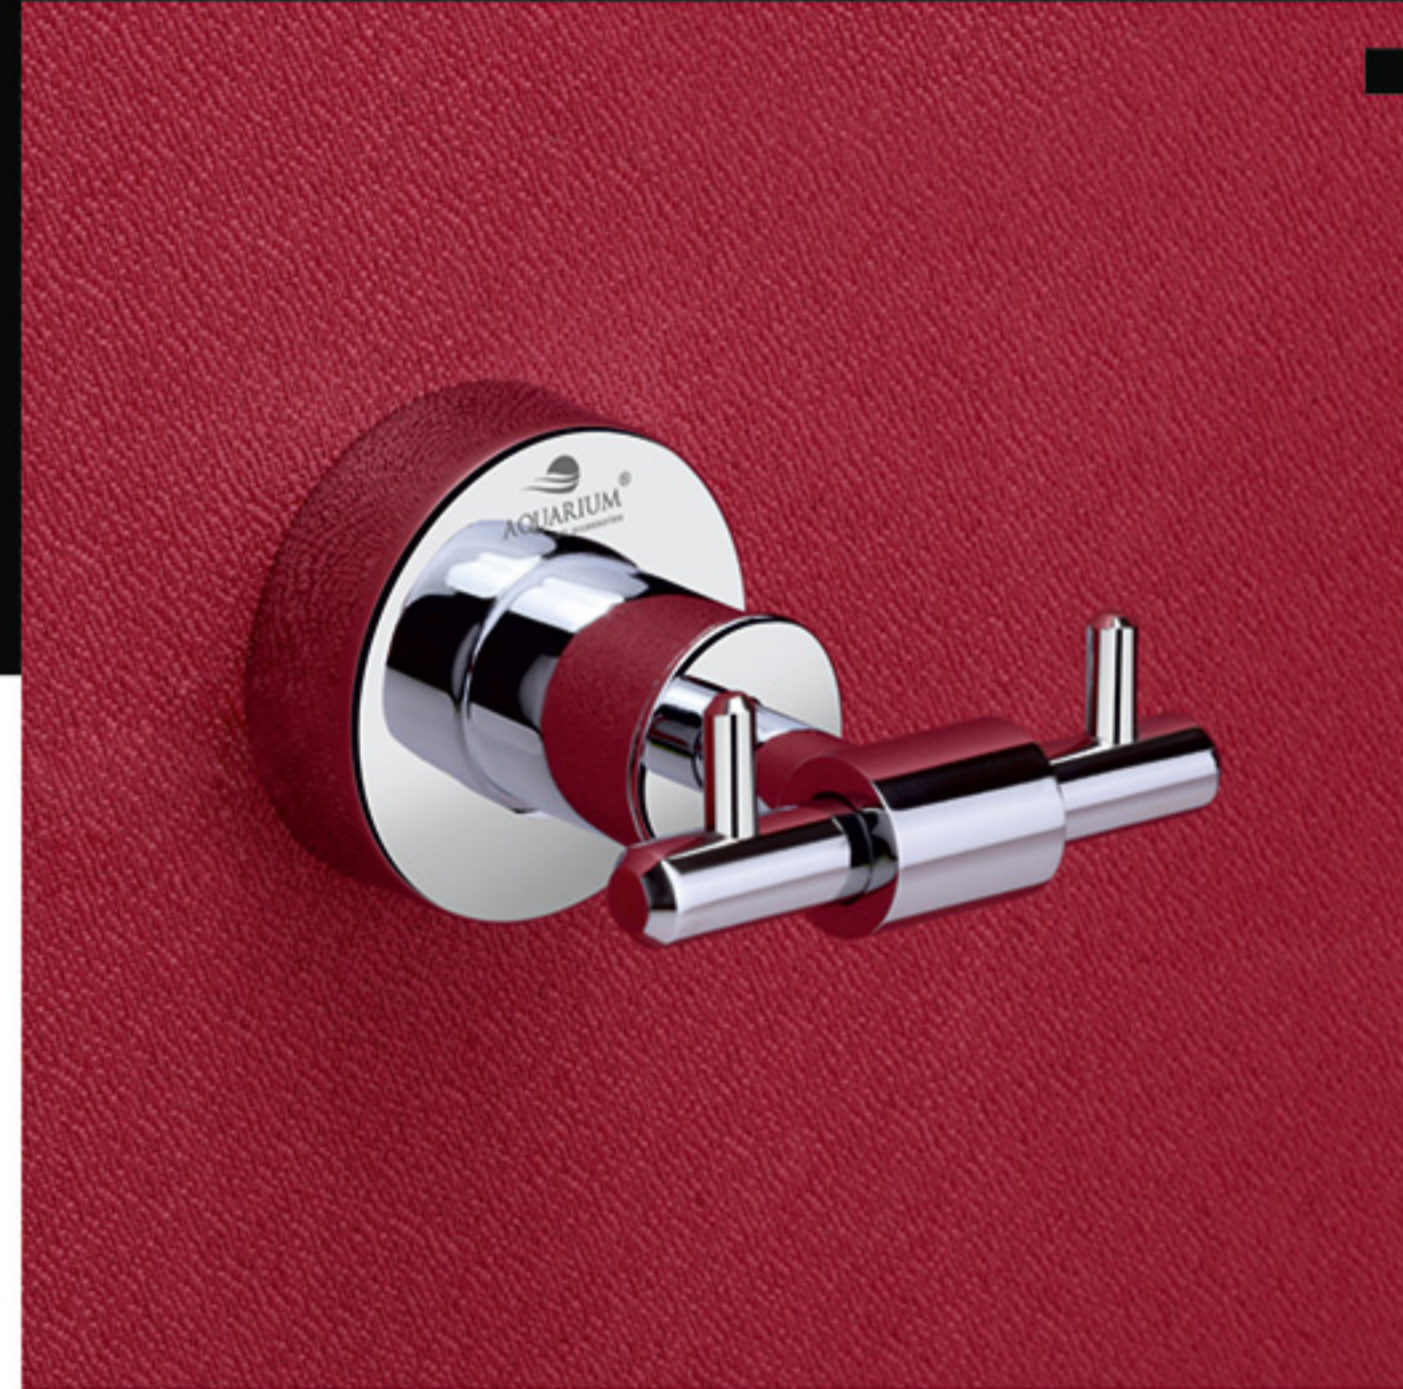

**Paper Holder**

**A-205** Robe Hook

₹ 627

**A-207** Tumbler Holder

₹ 922

**A-212** Double Soap Dish

₹ 1590

**A-213** Soap Dish With Tumbler Holder