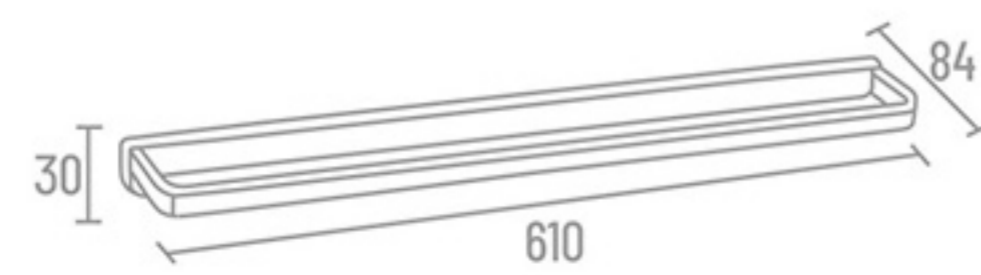

Towel Rack

CVB-5310 24" ₹ 14645

Towel Rod

CVB-5302 24" ₹ 6982

CVB-5310

CVB-5302

Experience an elite  
*range of excellence*

Use Material  
Fully Brass