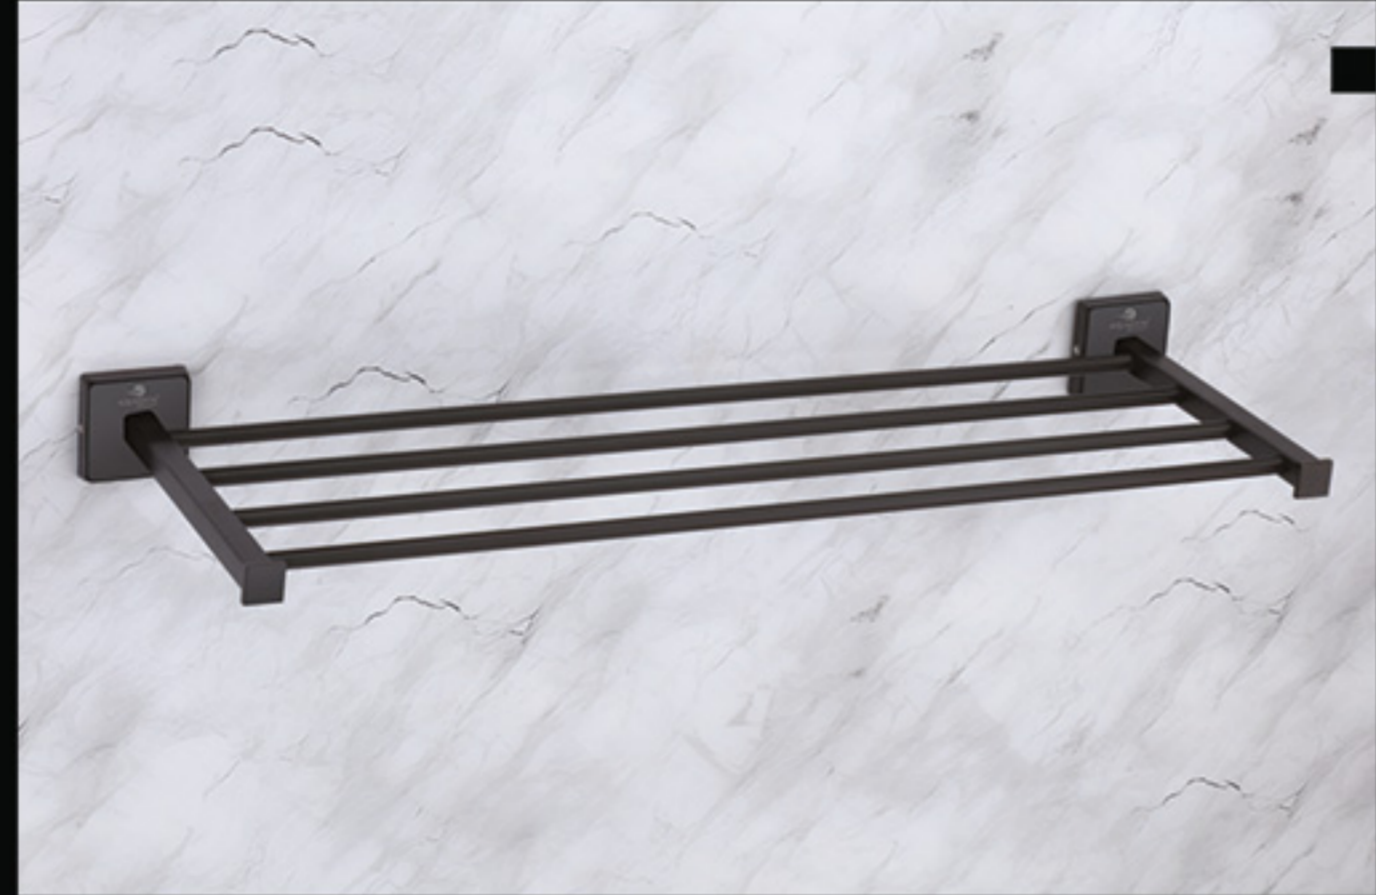

₹ 2194

ATB-3711 24" With Hook ₹ 5387  
 ATB-3710 24" Without Hook ₹ 4934  
 ATB-3718 18" With Hook ₹ 5030  
 ATB-3717 18" Without Hook ₹ 4577

Towel Rack

Towel Rack Shelf ATB-3721 24" ₹ 4077

ATB-3702 24" ₹ 1778  
 ATB-3701 18" ₹ 1663