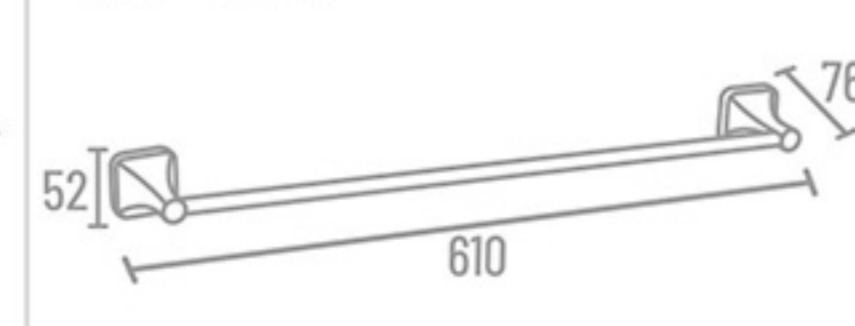

Towel Rod

ELC-4502 24" ₹ 1417  
ELC-4501 18" ₹ 1381

ELC-4510

ELC-4521

ELC-4502

**ELC-4500 Set 5 Pcs.**  
(Towel Rod, Soap Dish, Napkin Ring, Robe Hook, Tumbler Holder)

₹ 5175

Inspired by  
*Beautiful Things*