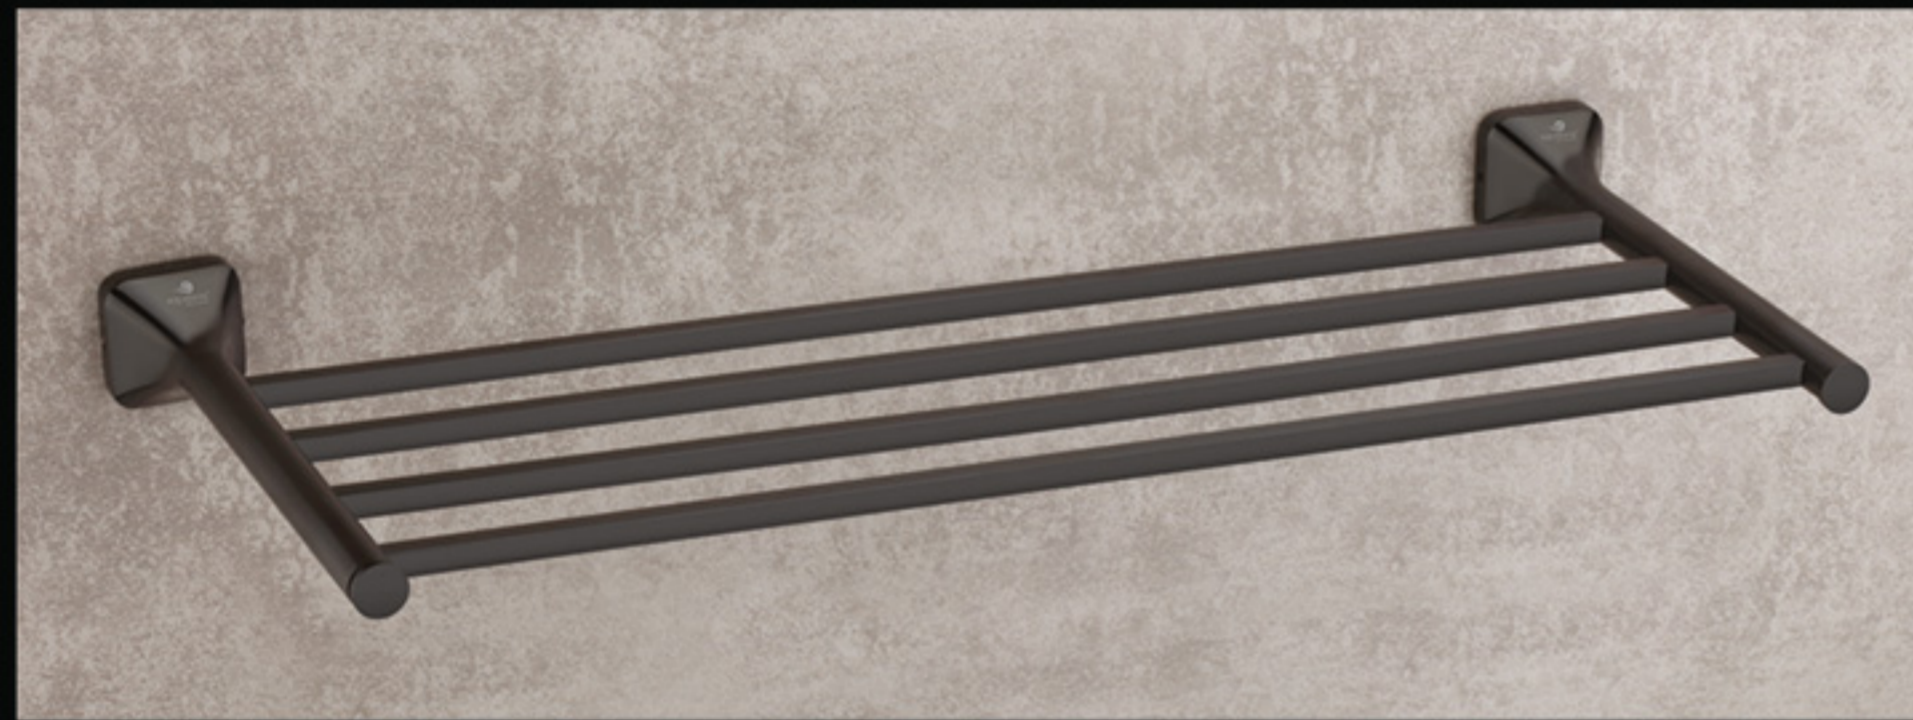

ELG-4809

Towel Rack

ELB-4710 24" ₹ 6168  
ELB-4717 18" ₹ 5716

Towel Rack Shelf

ELB-4721 24" ₹ 5347  
ELB-4722 18" ₹ 4924

Towel Rod

ELB-4702 24" ₹ 1878  
ELB-4701 18" ₹ 1798

ELB-4710

ELB-4721

ELB-4702

ELB-4700 Set 5 Pcs.

(Towel Rod, Soap Dish, Napkin Ring, Robe Hook, Tumbler Holder)

₹ 7019

Confidently Smooth,  
*Confidently Elegant*

Use Material  
Brass and 304 stainless steel

Easy to  
CLEAN