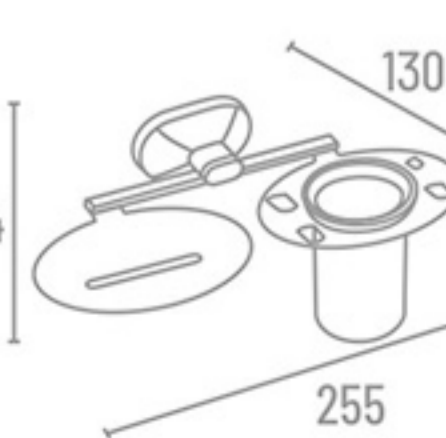

Towel Rack

SP-2411 24" With Hook ₹ 5981  
SP-2418 18" With Hook ₹ 5570

Double Towel Rod

SP-2414 24" ₹ 3170

Towel Rod

SP-2402 24" ₹ 1772  
SP-2401 18" ₹ 1703

**SP-2400 Set 5 Pcs.**  
(Towel Rod, Soap Dish, Napkin Ring, Robe Hook, Tumbler Holder)