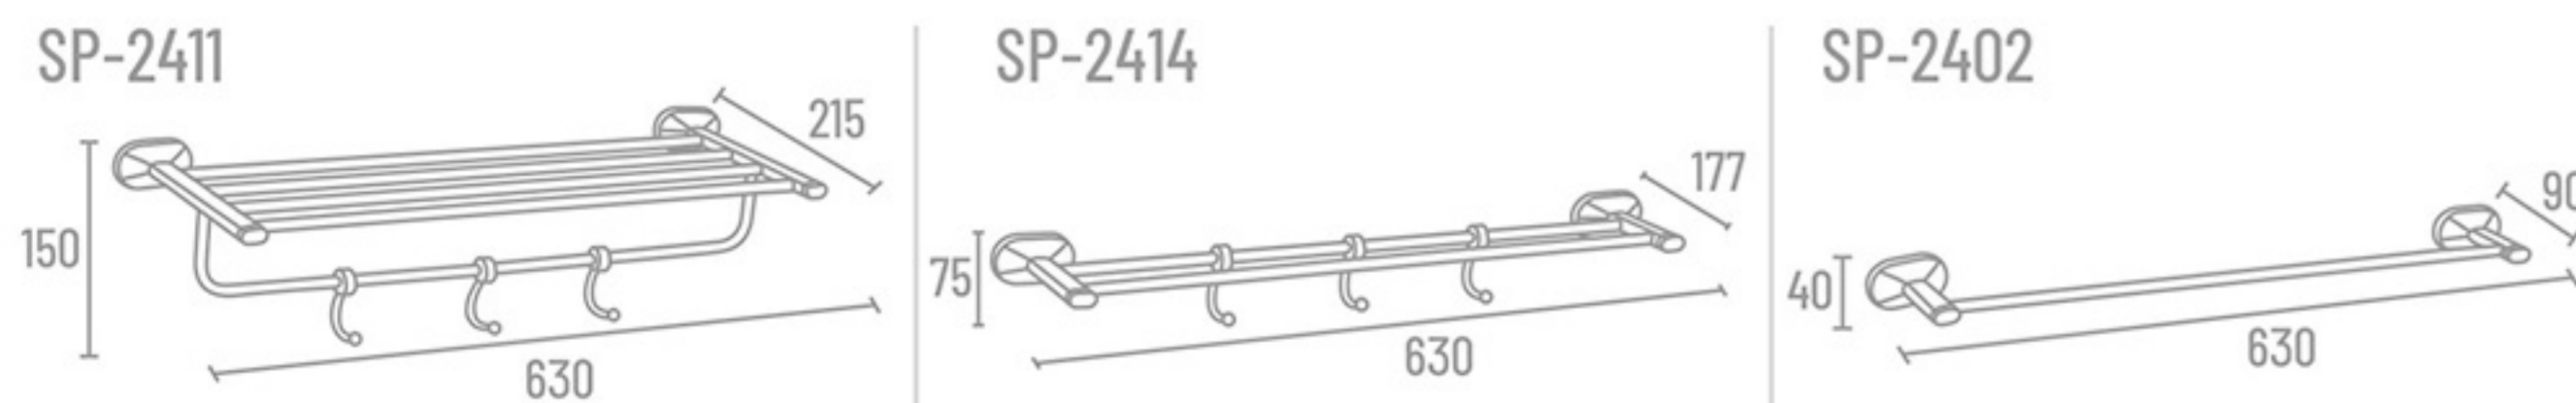

Towel Rack

SP-2411 24" With Hook ₹ 5981  
SP-2418 18" With Hook ₹ 5570

Double Towel Rod

SP-2414 24" ₹ 3170

Towel Rod

SP-2402 24" ₹ 1772  
SP-2401 18" ₹ 1703

**SP-2400 Set 5 Pcs.**  
(Towel Rod, Soap Dish, Napkin Ring, Robe Hook, Tumbler Holder)