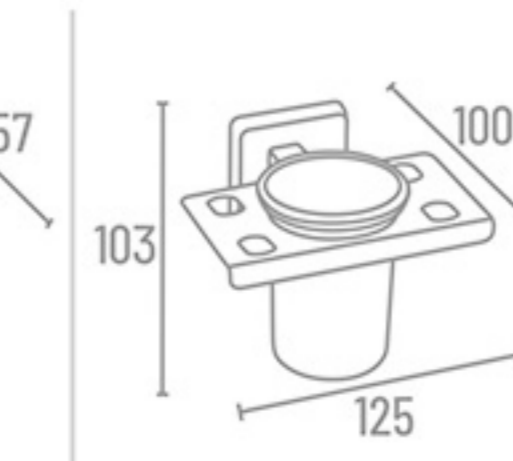

₹ 718

₹ 665

₹ 1088

AT-1109 With Lid ₹ 1188
AT-1108 Without Lid ₹ 951

₹ 953

₹ 435

₹ 839

AT-1114 24" ₹ 1535
AT-1115 18" ₹ 1497

₹ 696

₹ 1365

₹ 839

₹ 1466