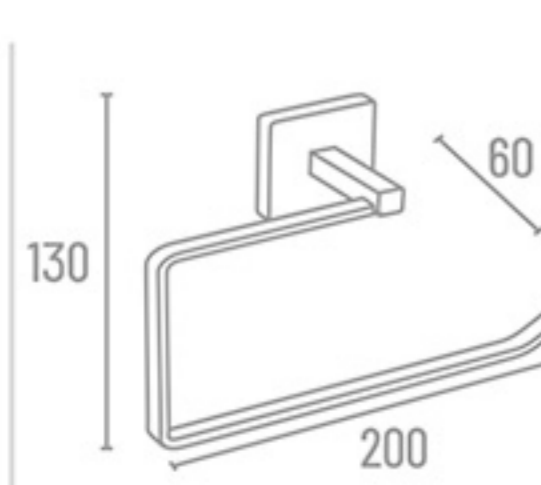

₹ 953

₹ 918

₹ 937

TN-8009 With Lid ₹ 1284
TN-8008 Without Lid ₹ 1046

₹ 617

₹ 1178

₹ 1536

₹ 1588

₹ 943

₹ 937