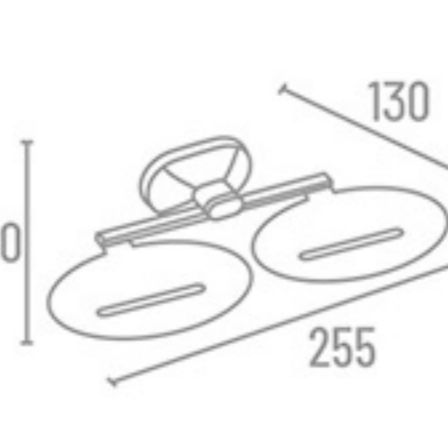

₹ 1440

₹ 1354

₹ 2058

SP-2409 With Lid ₹ 2188
SP-2408 Without Lid ₹ 1471

₹ 1661

₹ 696

₹ 1344

₹ 1477

₹ 2376

₹ 1344