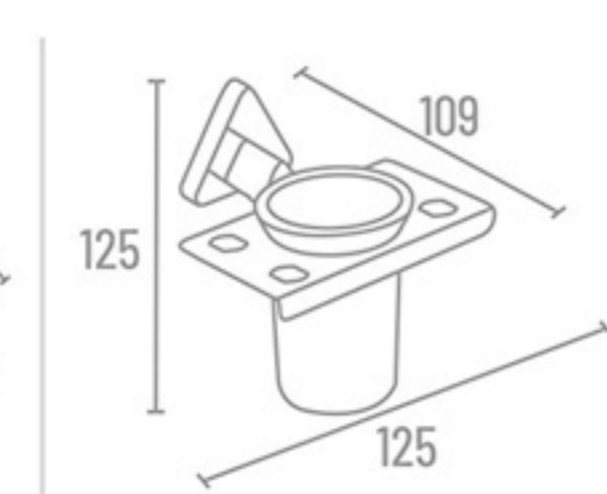

₹ 1817

₹ 1669

₹ 1680

RY-7109 With Lid ₹ 2569
RY-7108 Without Lid ₹ 1854

₹ 1186

₹ 2899

₹ 1898

₹ 2988

₹ 1663