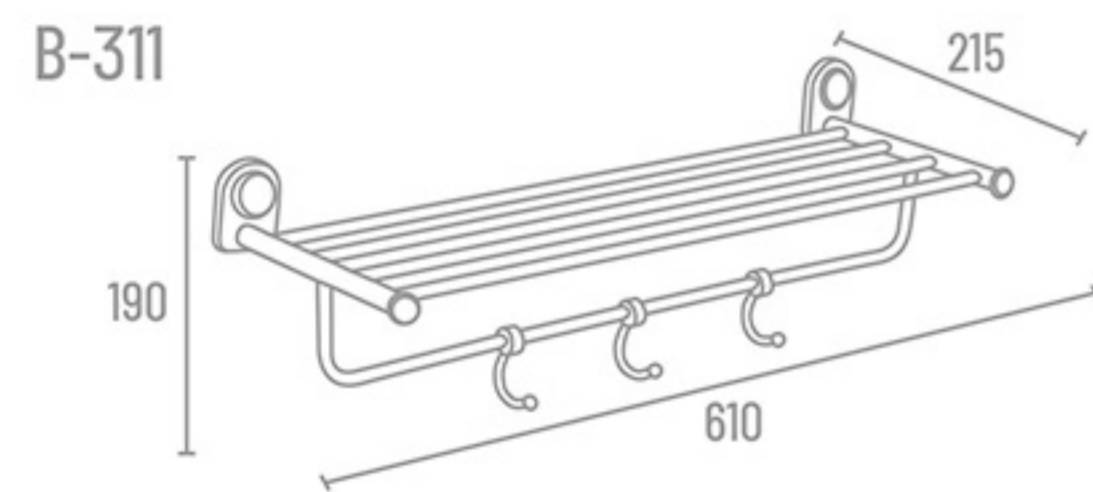

Towel Rod

**B-302** 24" ₹ 1045  
**B-301** 18" ₹ 1011

**B-300** Set 5 Pcs.  
(Towel Rod, Soap Dish, Napkin Ring, Robe Hook, Tumbler Holder)

₹ 3383

Softness to the touch and  
*well balanced properties*

Use Material  
304 stainless steel