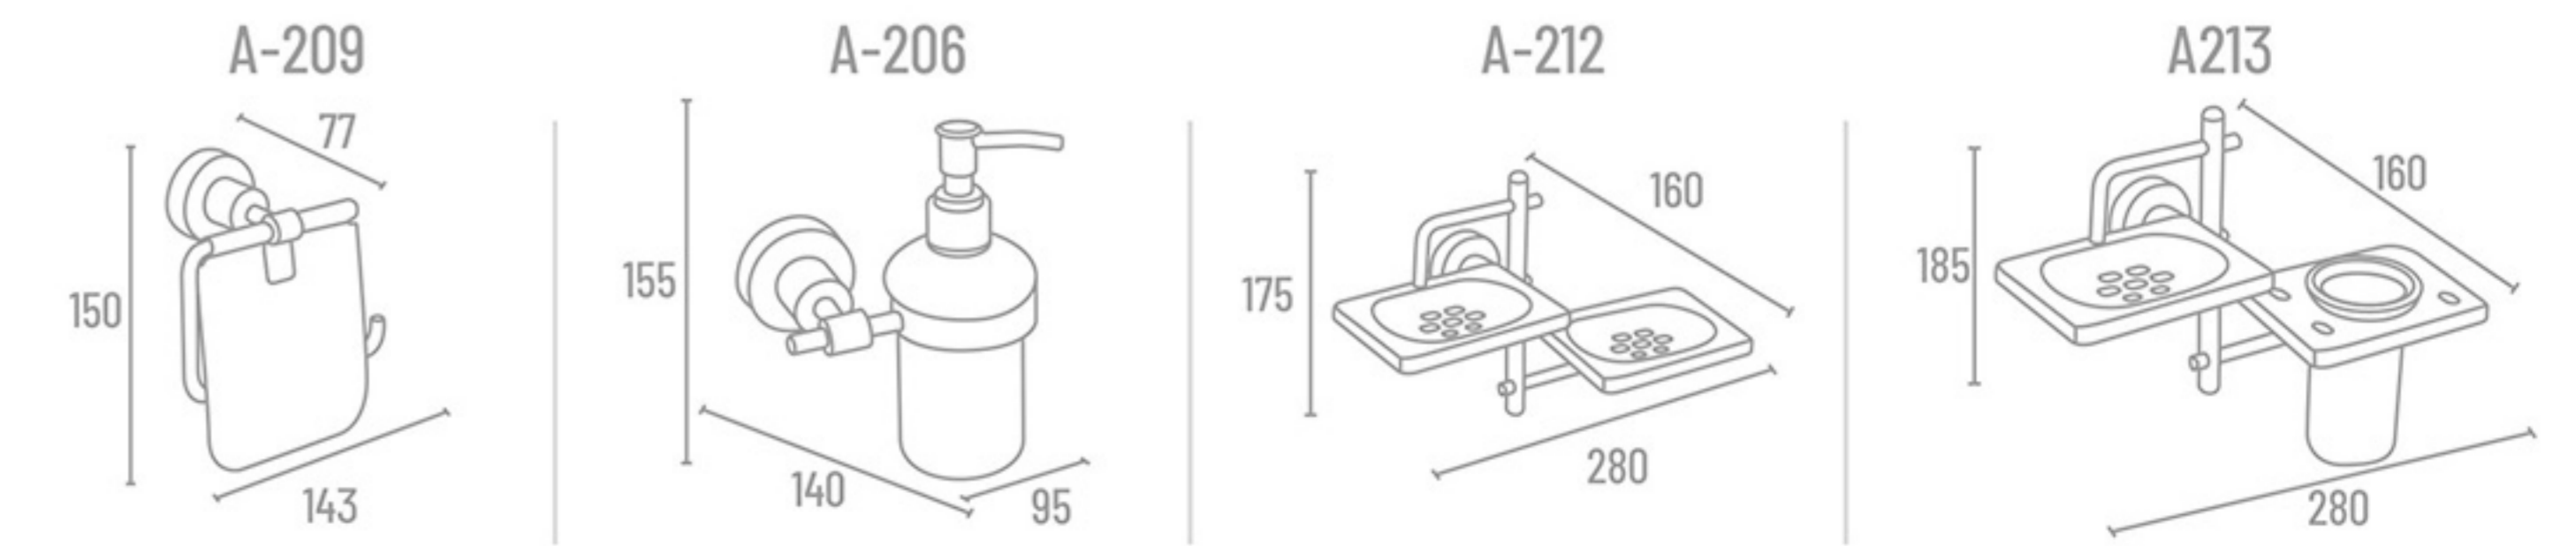

ANGEL

A-209 With Lid ₹ 1171
A-208 Without Lid ₹ 936

₹ 845

₹ 812

₹ 1336

₹ 627

₹ 922

₹ 1590

A-213 Soap Dish With Tumbler Holder

₹ 1649