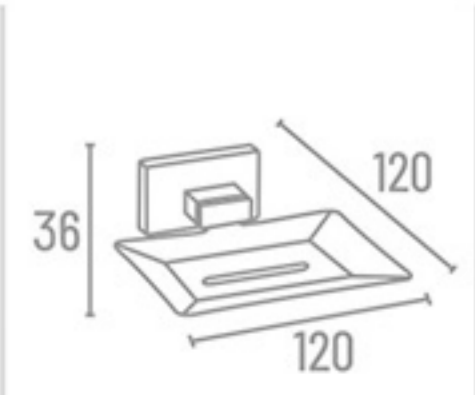

₹ 1591

₹ 1484

₹ 2712

SK-4309 With Lid ₹ 2294
SK-4308 Without Lid ₹ 1577

₹ 1768

₹ 780

₹ 1487

₹ 2855

₹ 1602

₹ 2668

₹ 1487