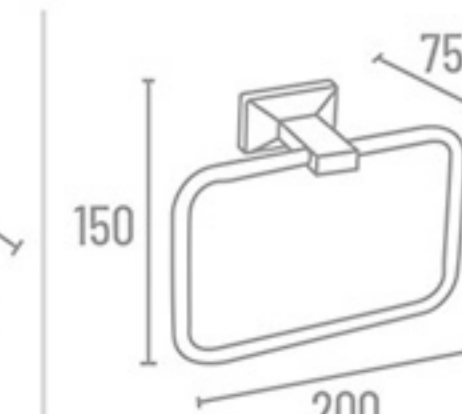

₹ 1142

₹ 997

₹ 1980

BR-1209 With Lid ₹ 1433
BR-1208 Without Lid ₹ 1198

₹ 1088

₹ 680

₹ 1187

₹ 1190

₹ 1550

₹ 1187