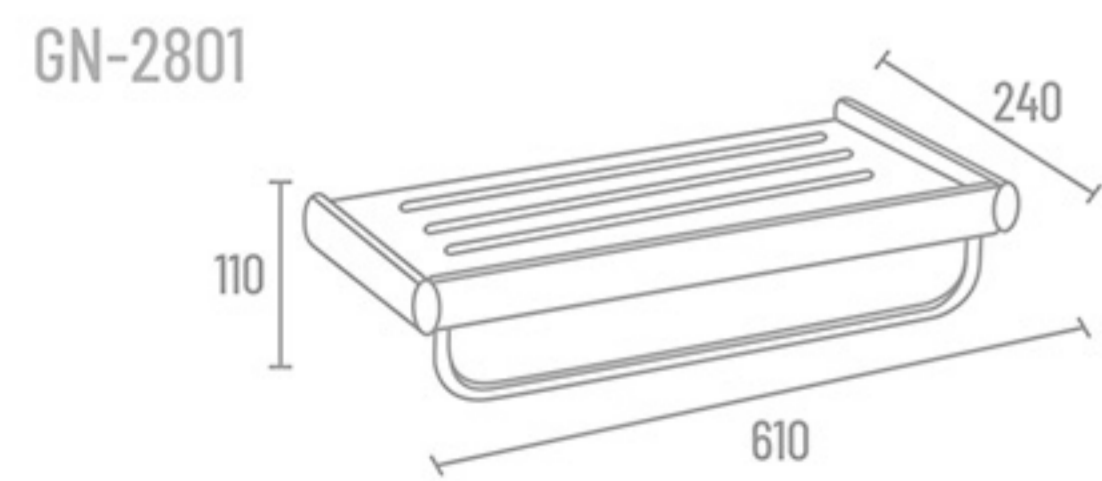

**GN-2801** Towel Rack 24" ₹ 3377

**GN-2803** Towel Rod 24" ₹ 1879

**GN-2802** Shelf with Tumbler Holder, Liquid Soap Dispenser & Napkin Ring ₹ 2570

**GN-2804** Corner 10" x 10" ₹ 1152  
12" x 12" ₹ 1337