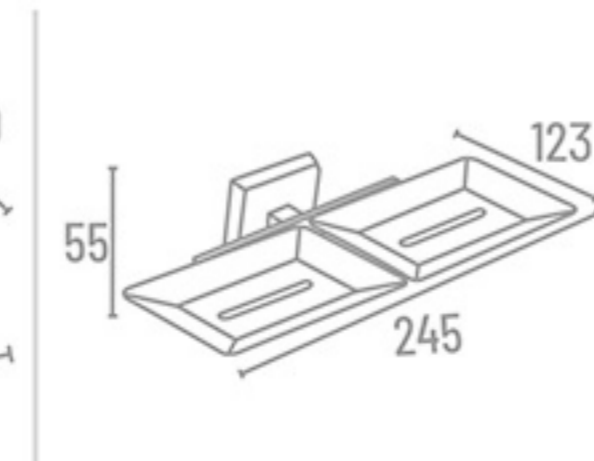

₹ 718

₹ 665

₹ 1088

AT-1109 With Lid ₹ 1188
AT-1108 Without Lid ₹ 951

₹ 953

₹ 435

₹ 839

AT-1114 24" ₹ 1535
AT-1115 18" ₹ 1497

₹ 696

₹ 1365

₹ 839

₹ 1466