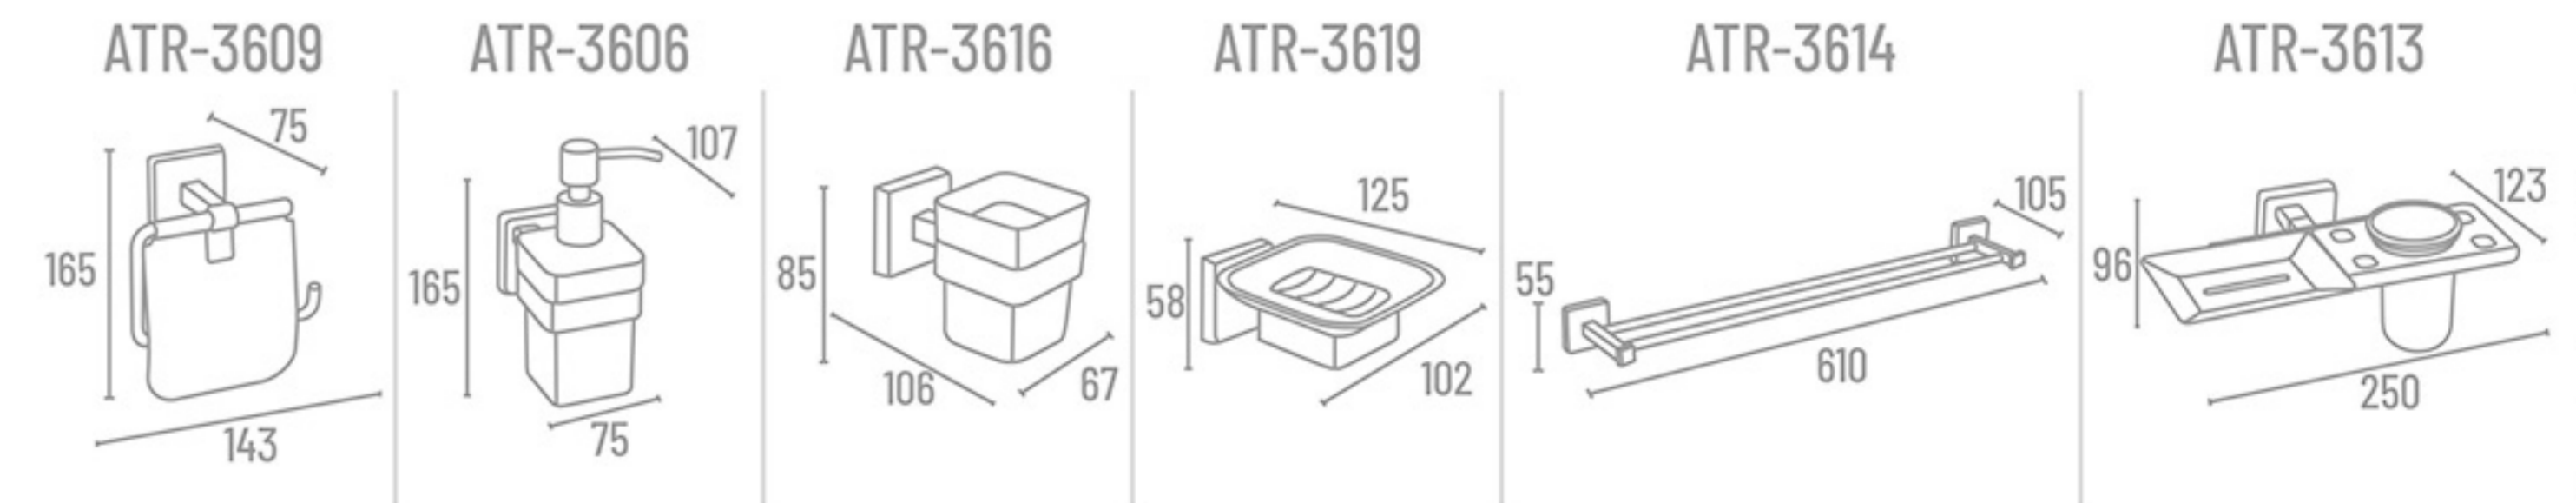

₹ 2194

ATB-3711 24" With Hook ₹ 5387  
 ATB-3710 24" Without Hook ₹ 4934  
 ATB-3718 18" With Hook ₹ 5030  
 ATB-3717 18" Without Hook ₹ 4577

Towel Rack

Towel Rack Shelf ATB-3721 24" ₹ 4077

ATB-3702 24" ₹ 1778  
 ATB-3701 18" ₹ 1663