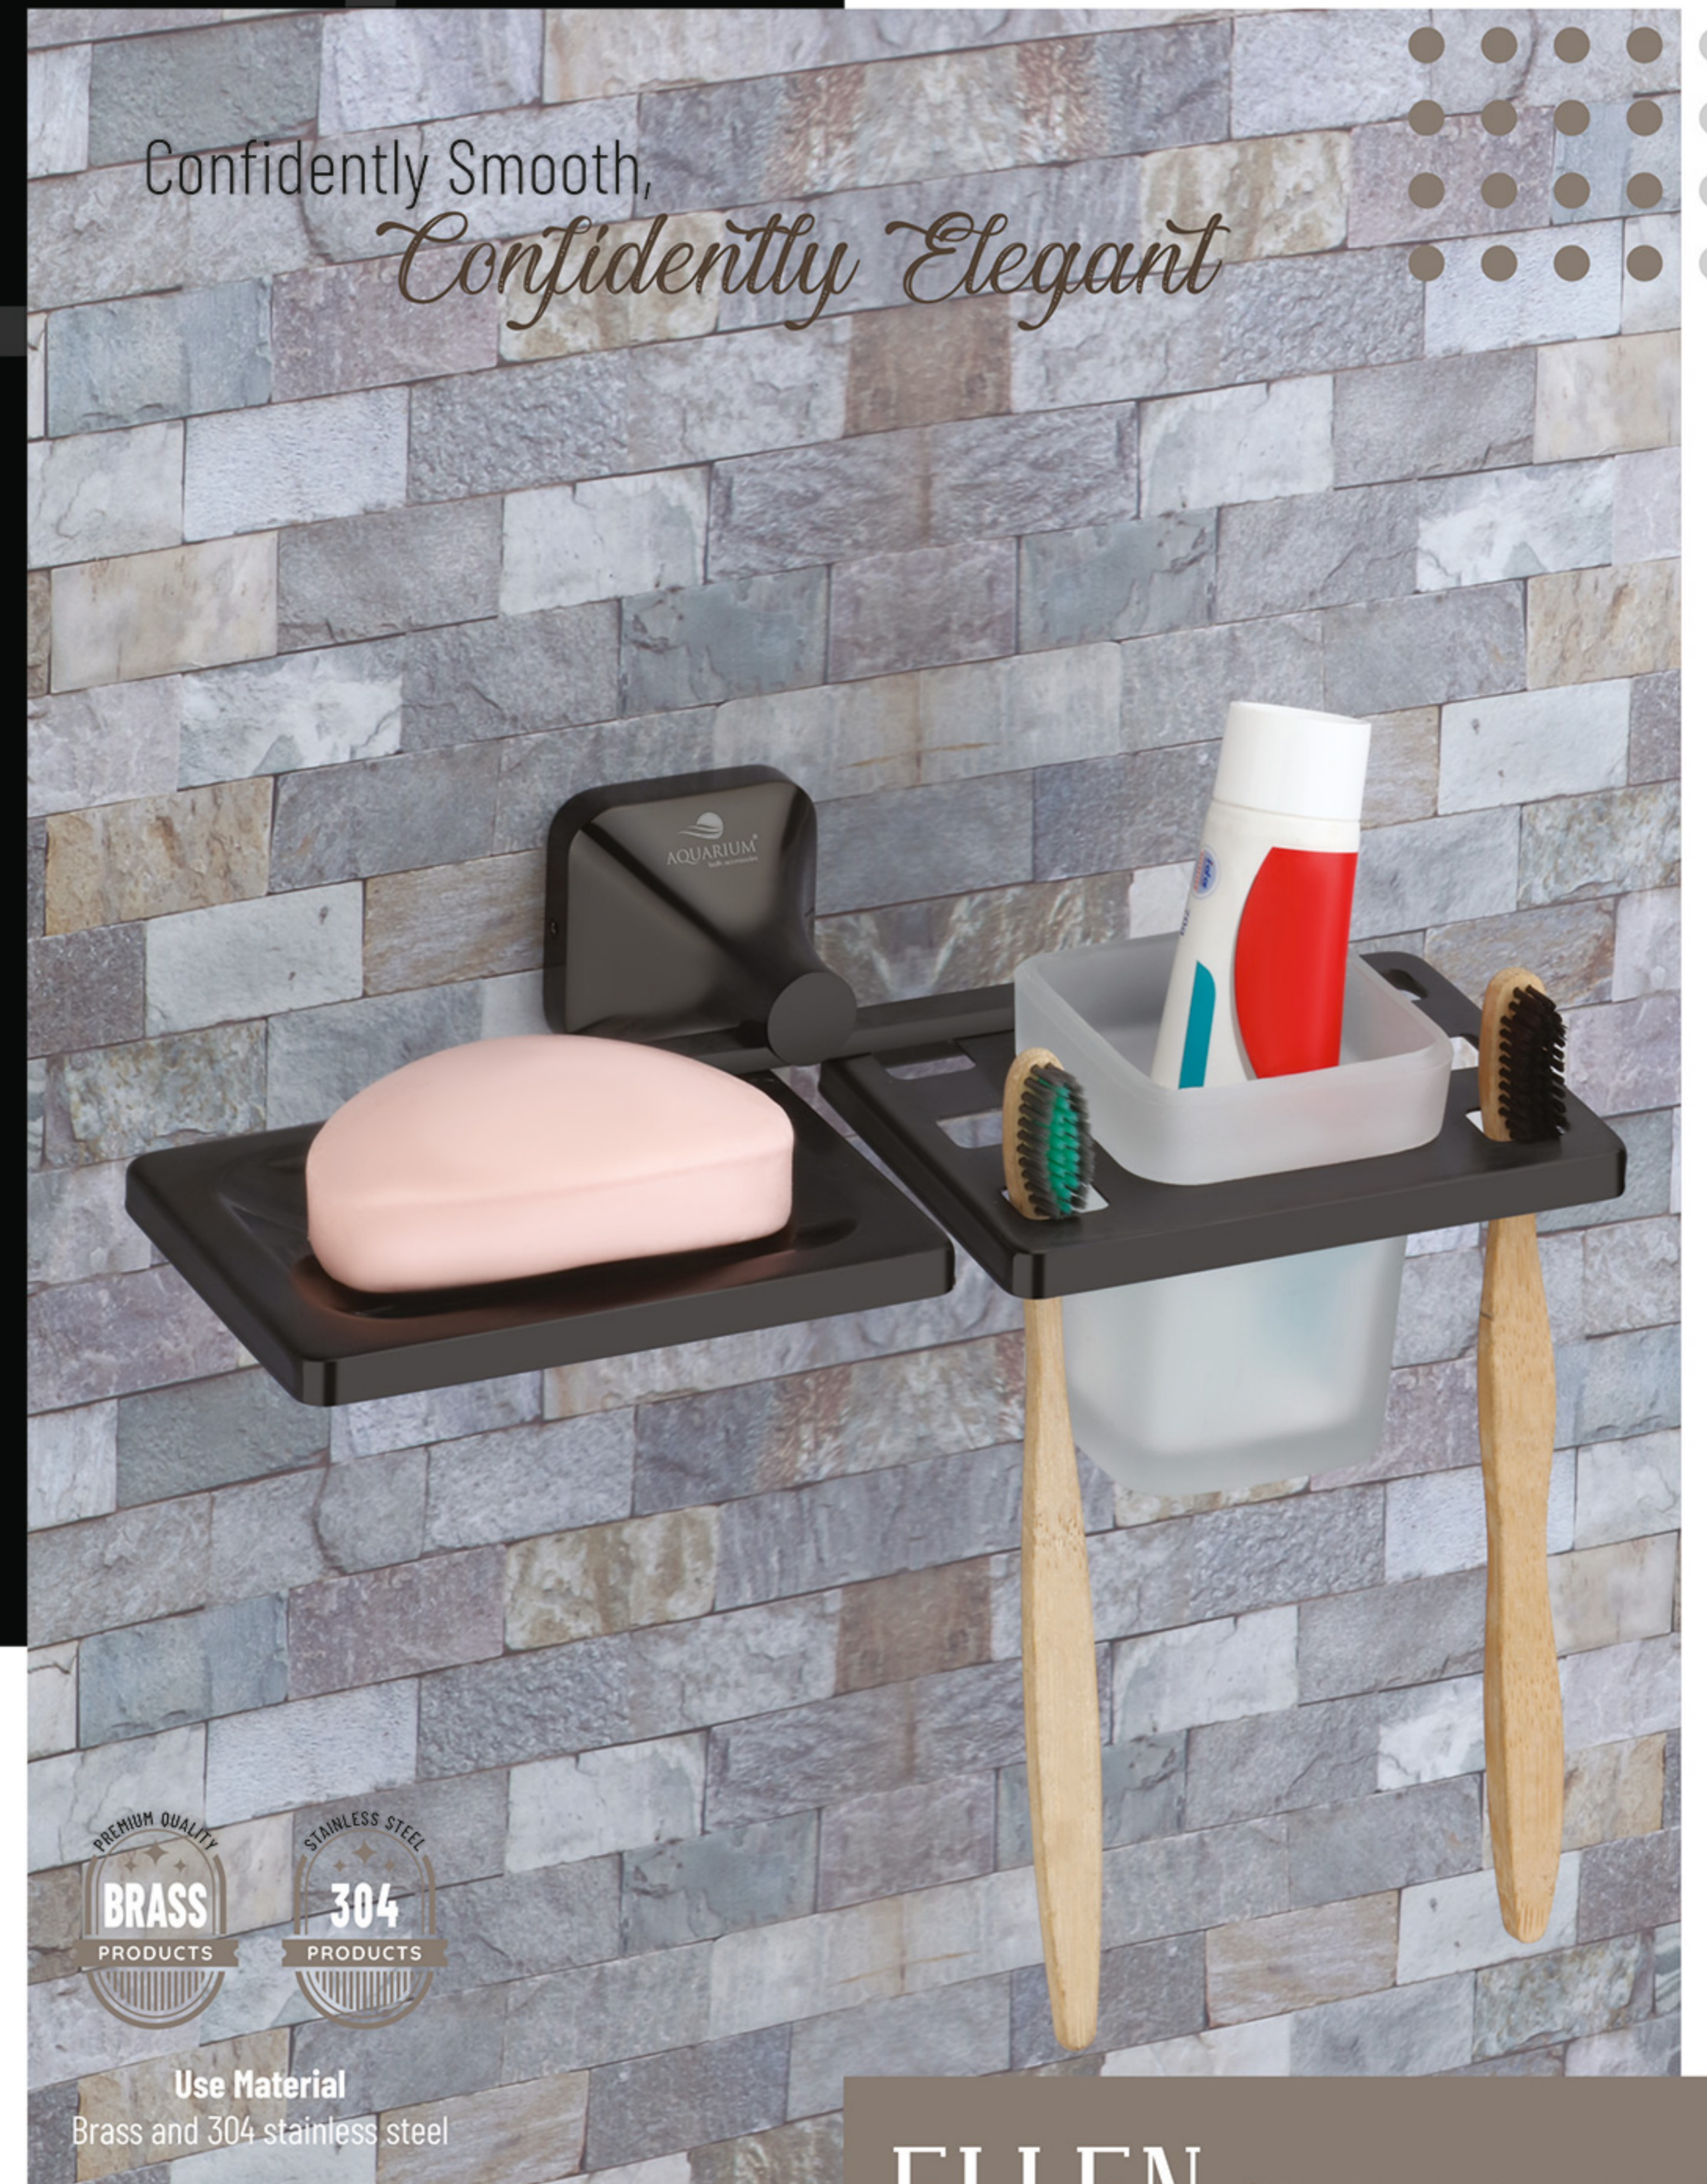

ELB-4721

ELB-4702

ELB-4700 Set 5 Pcs.

(Towel Rod, Soap Dish, Napkin Ring, Robe Hook, Tumbler Holder)

₹ 7019

Confidently Smooth,  
*Confidently Elegant*

Use Material  
Brass and 304 stainless steel

Easy to  
CLEAN