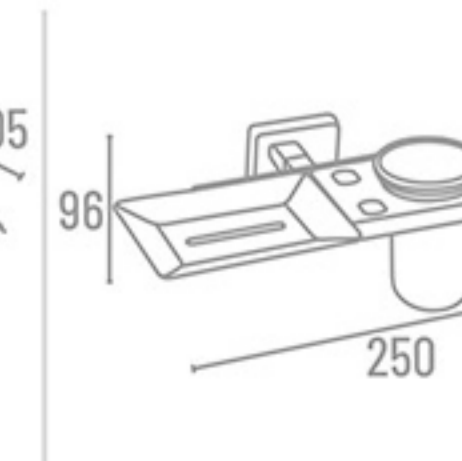

ATB-3706

ATB-3716

ATB-3719

ATB-3714

ATB-3713

AT-1111 24" With Hook ₹ 2773  
 AT-1110 24" Without Hook ₹ 2450  
 AT-1118 18" With Hook ₹ 2673  
 AT-1117 18" Without Hook ₹ 2350

Towel Rack

Towel Rack Shelf