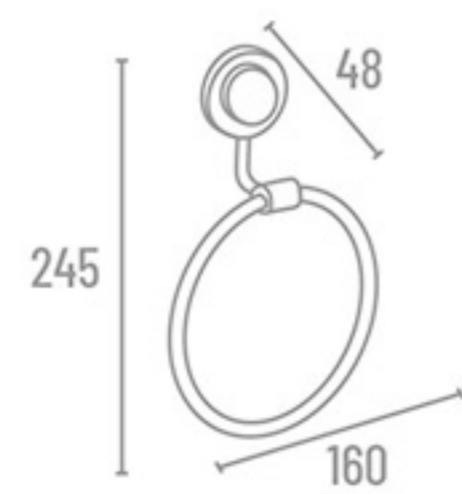

₹ 731

₹ 676

₹ 1112

OS-909 With Lid ₹ 1110
OS-908 Without Lid ₹ 877

₹ 478

₹ 830

₹ 1295

₹ 1435