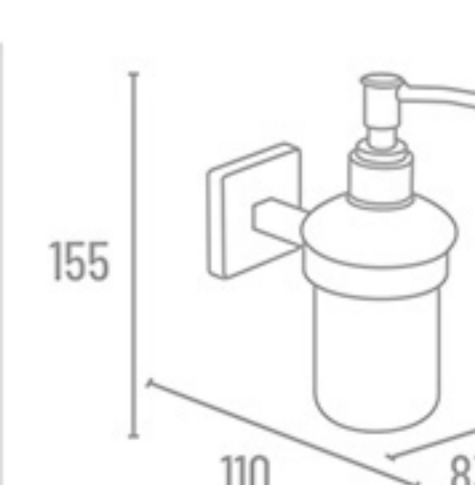

TN-8009

TN-8016

TN-8013

TN-8006

TN-8019

**NXC-3811** 24" with Hook ₹ 3554  
**NXC-3810** 24" without Hook ₹ 3230  
**NXC-3818** 18" with Hook ₹ 3430  
**NXC-3817** 18" without Hook ₹ 3107

Towel Rack

Towel Rack Shelf