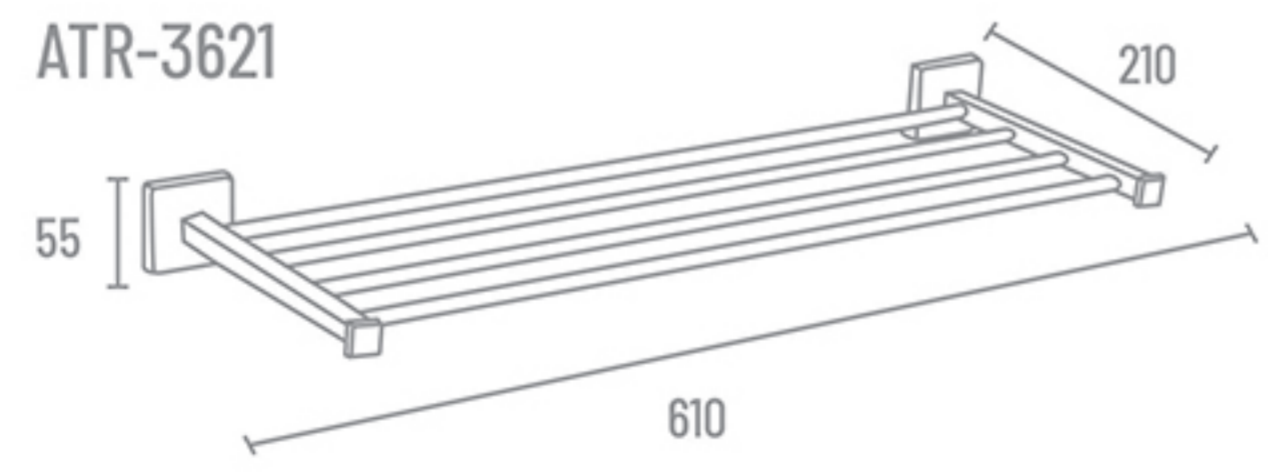

ATR-3624 24" ₹ 1913
ATR-3623 18" ₹ 1832

Towel Rod Heavy

ATR-3600 Set 5 Pcs.
(Towel Rod, Soap Dish, Napkin Ring, Robe Hook, Tumbler Holder)

₹ 5925

Fascination to
Your Space