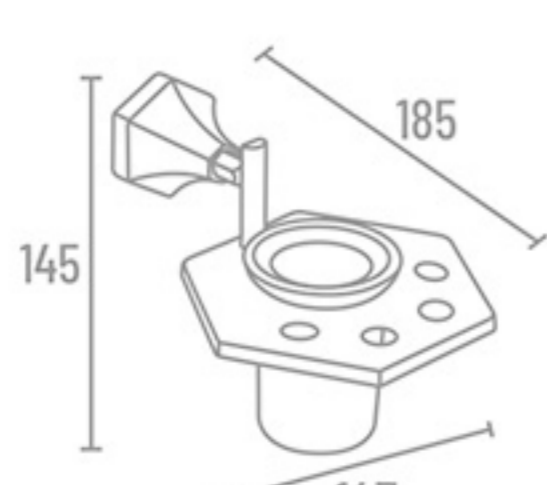

T-3212

T-3209

T-3219

T-3216

T-3213

T-3206

Towel Rack  
**T-3011** 24" With Hook ₹ 4944  
**T-3010** 24" Without Hook ₹ 4622  
**T-3018** 18" With Hook ₹ 4798  
**T-3017** 18" Without Hook ₹ 4476

Double Towel Rod