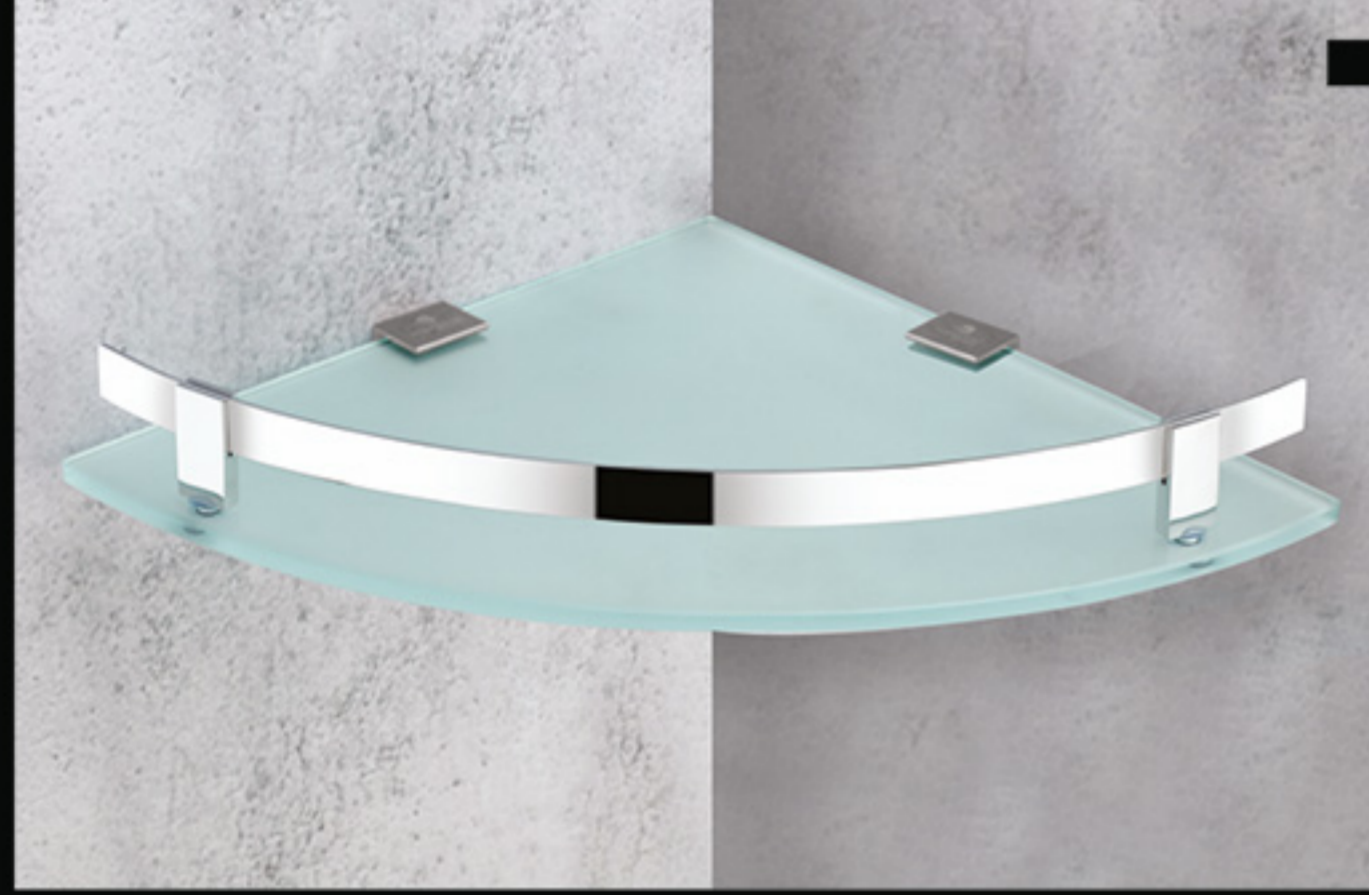

PO-2606 Glass Corner (8mm Toughened Glass) 10" x 10" ₹ 1462 12" x 12" ₹ 1521