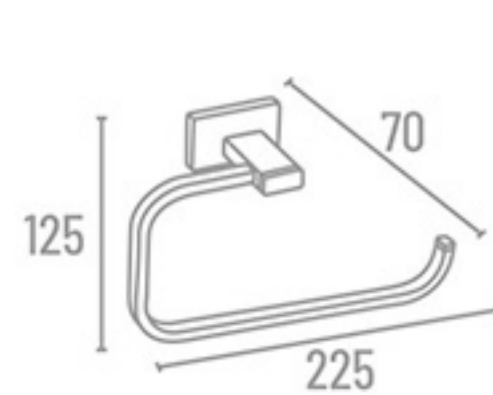

SL-1810 Towel Rack