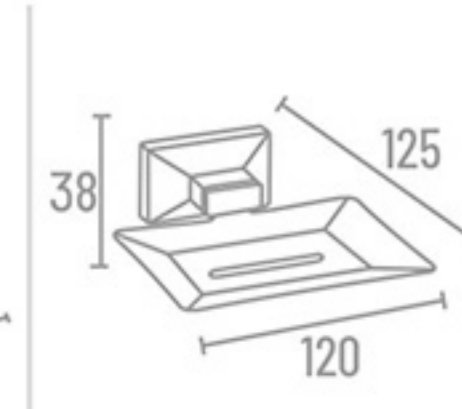

₹ 1658

₹ 1541

₹ 2791

BR-1609 With Lid ₹ 2383
BR-1608 Without Lid ₹ 1666

₹ 1841

₹ 852

₹ 1576

₹ 1675

₹ 2756

₹ 1576