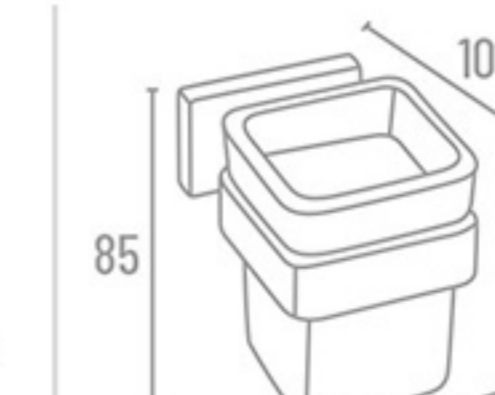

₹ 1078

₹ 956

₹ 1918

SK-4009 With Lid ₹ 1376
SK-4008 Without Lid ₹ 1142

₹ 1032

₹ 624

₹ 1132

₹ 1134

₹ 1494

₹ 1132