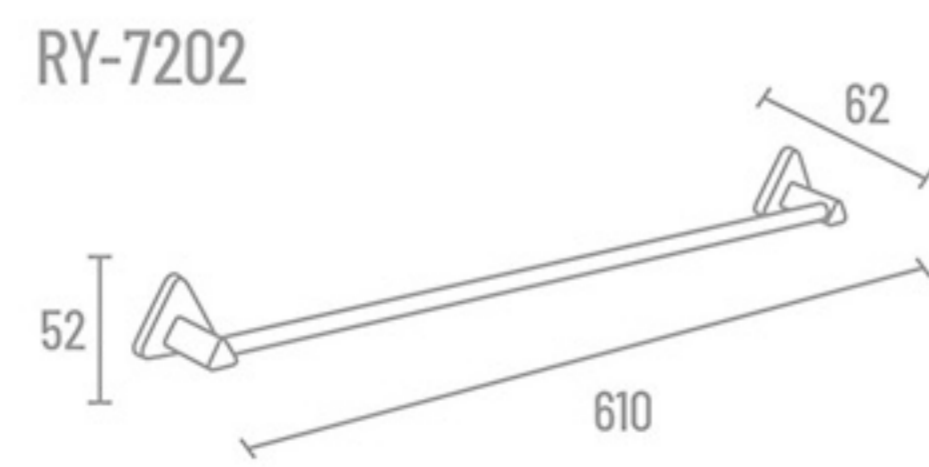

**RY-7106**

Towel Rack RY-7211 24" With Hook ₹ 8938 RY-7218 18" With Hook ₹ 8786  
RY-7210 24" Without Hook ₹ 8488 RY-7217 18" Without Hook ₹ 8338

Towel Rod RY-7202 24" ₹ 2308 RY-7201 18" ₹ 2263

RY-7200 Set 5 Pcs.  
(Towel Rod, Soap Dish, Napkin Ring, Robe Hook, Tumbler Holder)