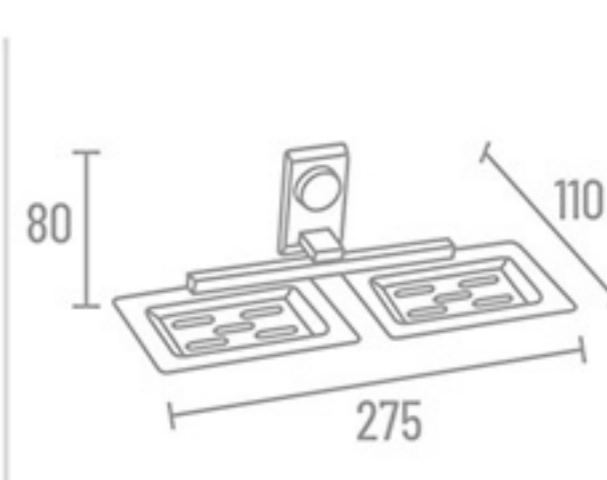

₹ 747

₹ 660

₹ 856

Paper Holder With Lid ₹ 1171

₹ 529

₹ 1283

₹ 1240

₹ 1410

₹ 711

₹ 711