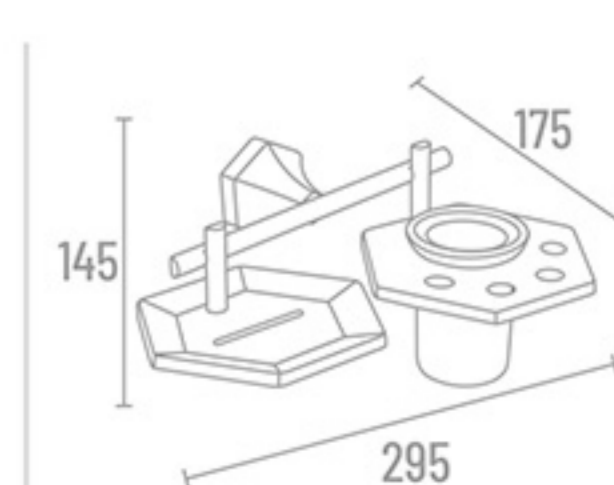

T-3212

T-3209

T-3219

T-3216

T-3213

T-3206

Towel Rack  
**T-3011** 24" With Hook ₹ 4944  
**T-3010** 24" Without Hook ₹ 4622  
**T-3018** 18" With Hook ₹ 4798  
**T-3017** 18" Without Hook ₹ 4476

Double Towel Rod