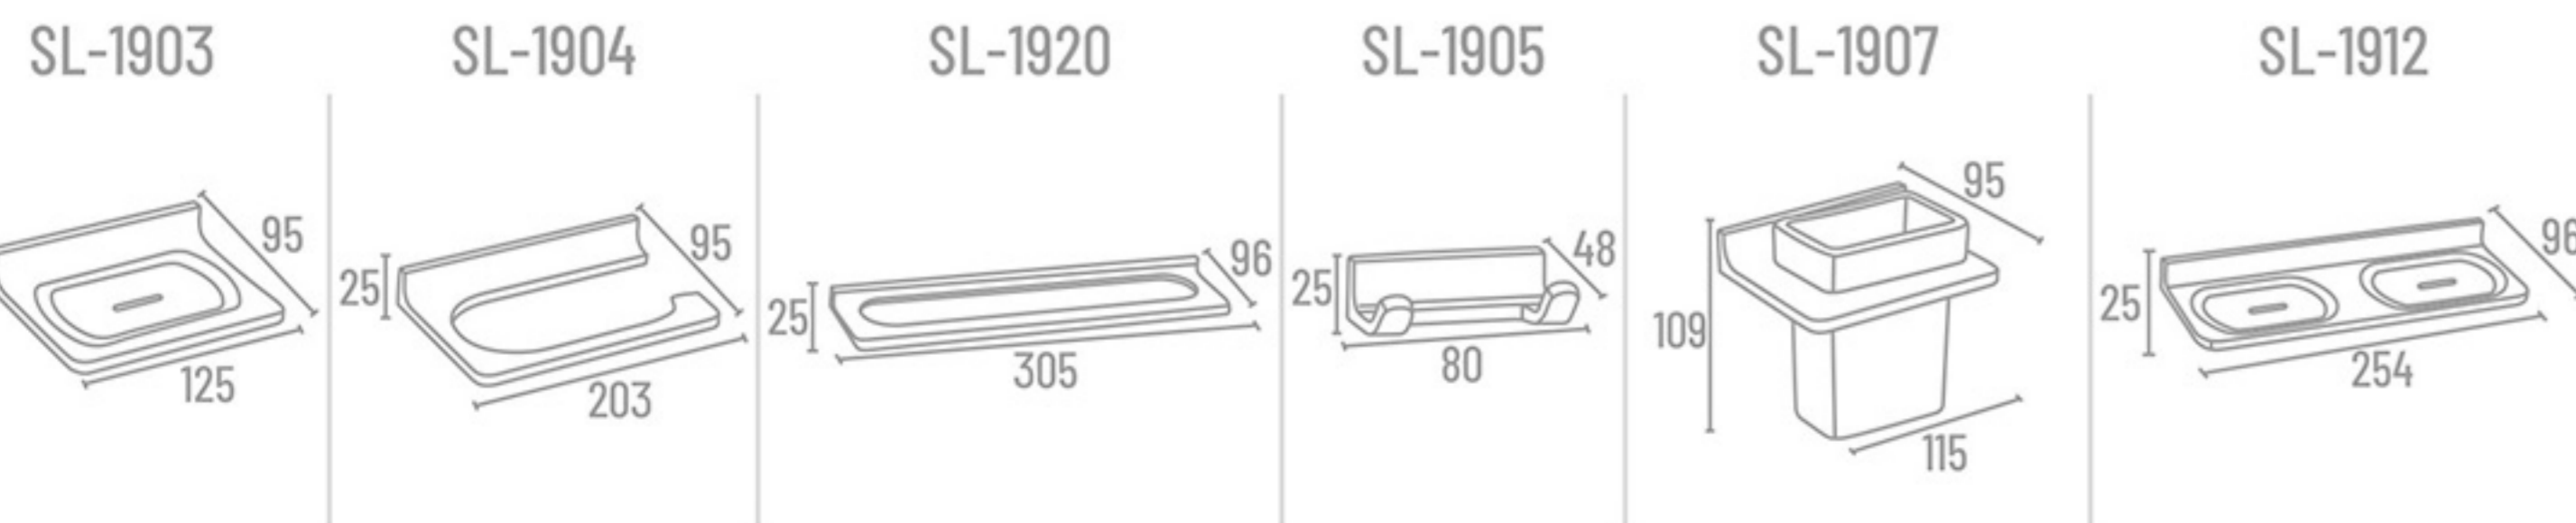

SL-1710 Towel Rack