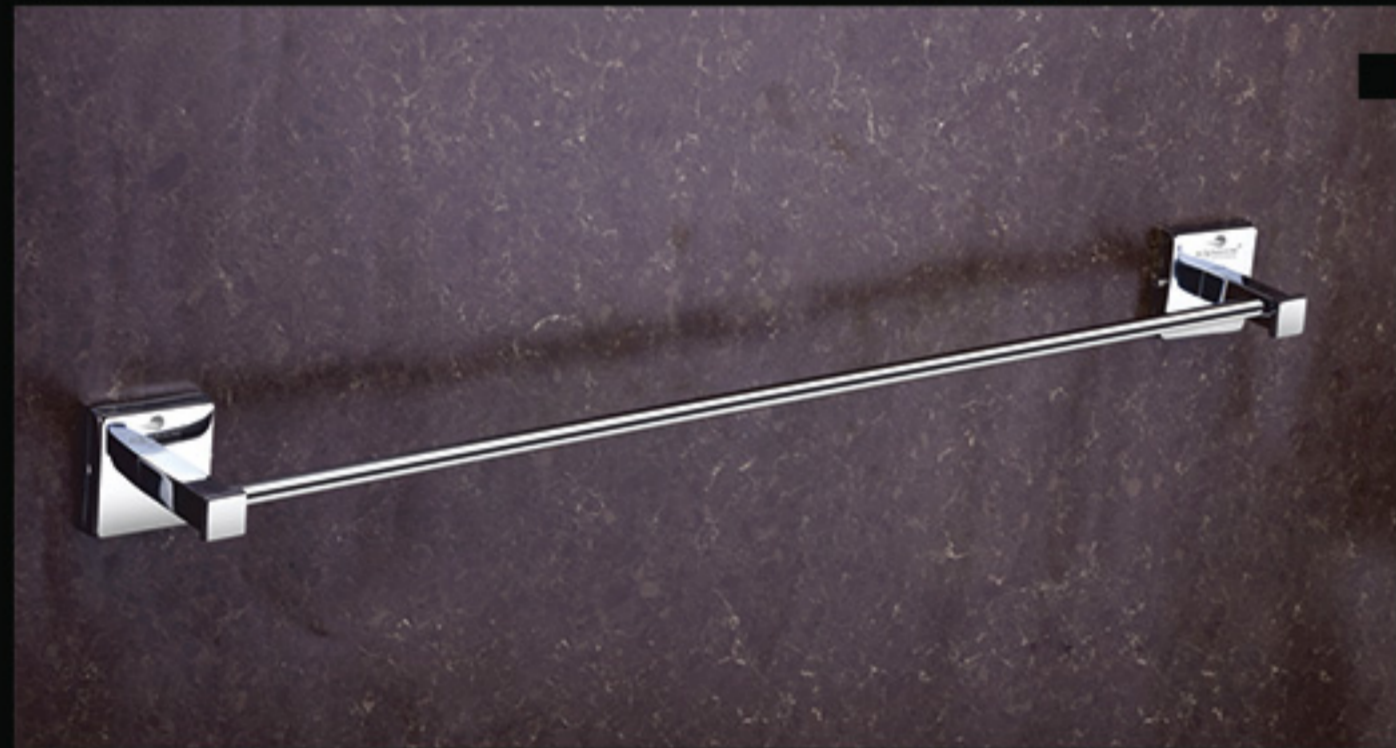

AT-1102 24" ₹ 1053
AT-1101 18" ₹ 1033

Towel Rod