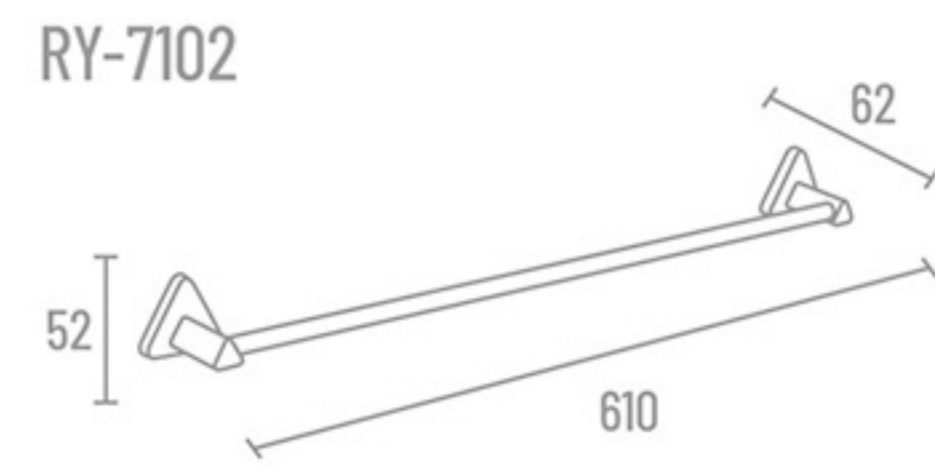

Towel Rod

RY-7102	24"	₹ 2308
RY-7101	18"	₹ 2263

RY-7100 Set 5 Pcs.
(Towel Rod, Soap Dish, Napkin Ring, Robe Hook, Tumbler Holder)

₹ 8642

Dynamic contours and delicate
*curves in perfect
harmony*