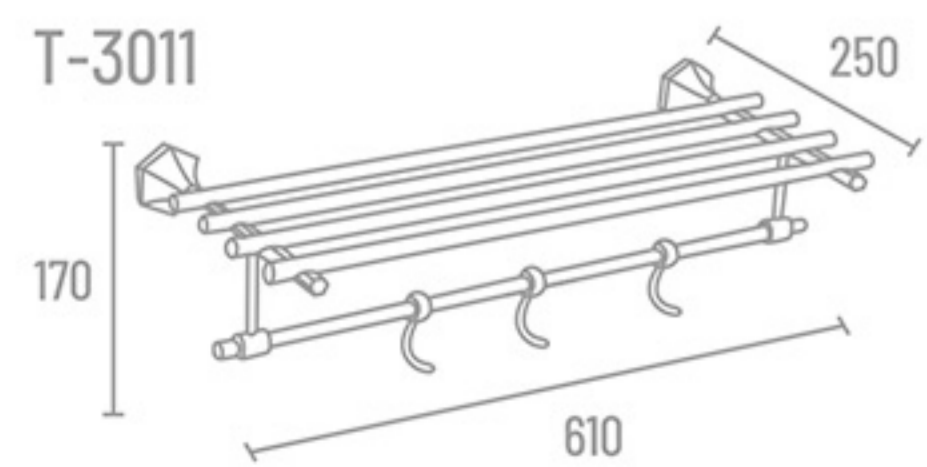

T-3002 24" ₹ 2032
T-3001 18" ₹ 1971

T-3000 Set 5 Pcs.
(Towel Rod, Soap Dish, Napkin Ring, Robe Hook, Tumbler Holder)

₹ 6670

Puristic beauty with
corners and edges