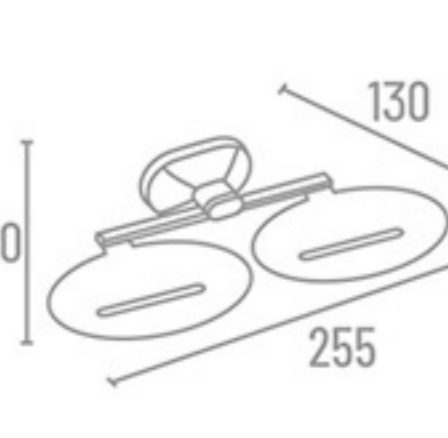

₹ 1440

₹ 1354

₹ 2058

SP-2509 With Lid ₹ 2188
SP-2508 Without Lid ₹ 1471

₹ 1661

₹ 696

₹ 1344

₹ 2568

₹ 1477

₹ 2376

₹ 1344