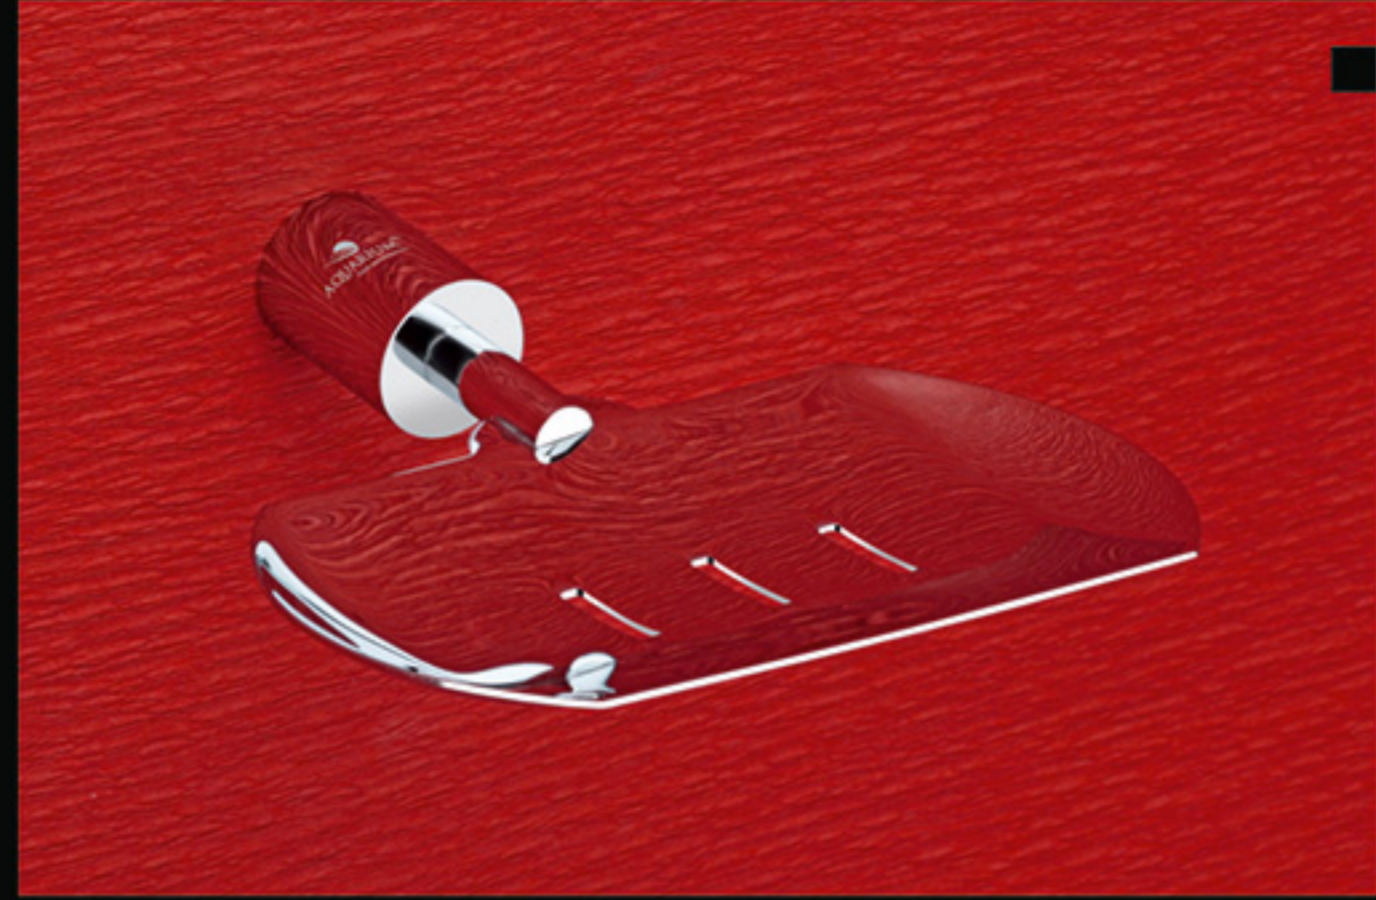

₹ 3276

Timeless Beautiful  
*Elegance*

Use Material  
304 stainless steel

- Easy to  
CLEAN
- CHROME  
FINISH
- Extra  
DURABLE
- 10 Years  
WARRANTY\*

**STAR**

**S-104** Napkin Ring ₹ 648

**S-103** Soap Dish ₹ 592