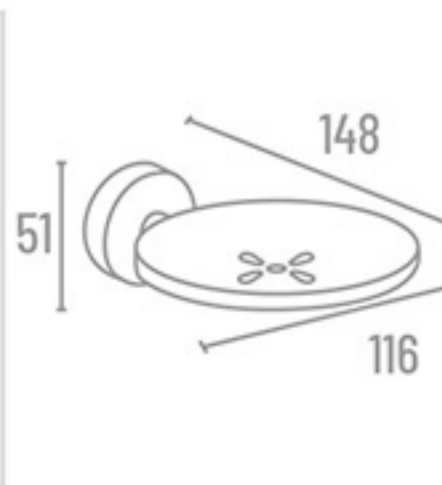

RUBY (GOLD - PVD)

₹ 1080

₹ 980

₹ 1467

RG-3509 With Lid ₹ 1894
RG-3508 Without Lid ₹ 1180

₹ 1344

₹ 549

₹ 971

RG-3514 24" ₹ 2868
RG-3515 18" ₹ 2725

₹ 1281

₹ 1878

₹ 971

₹ 2096