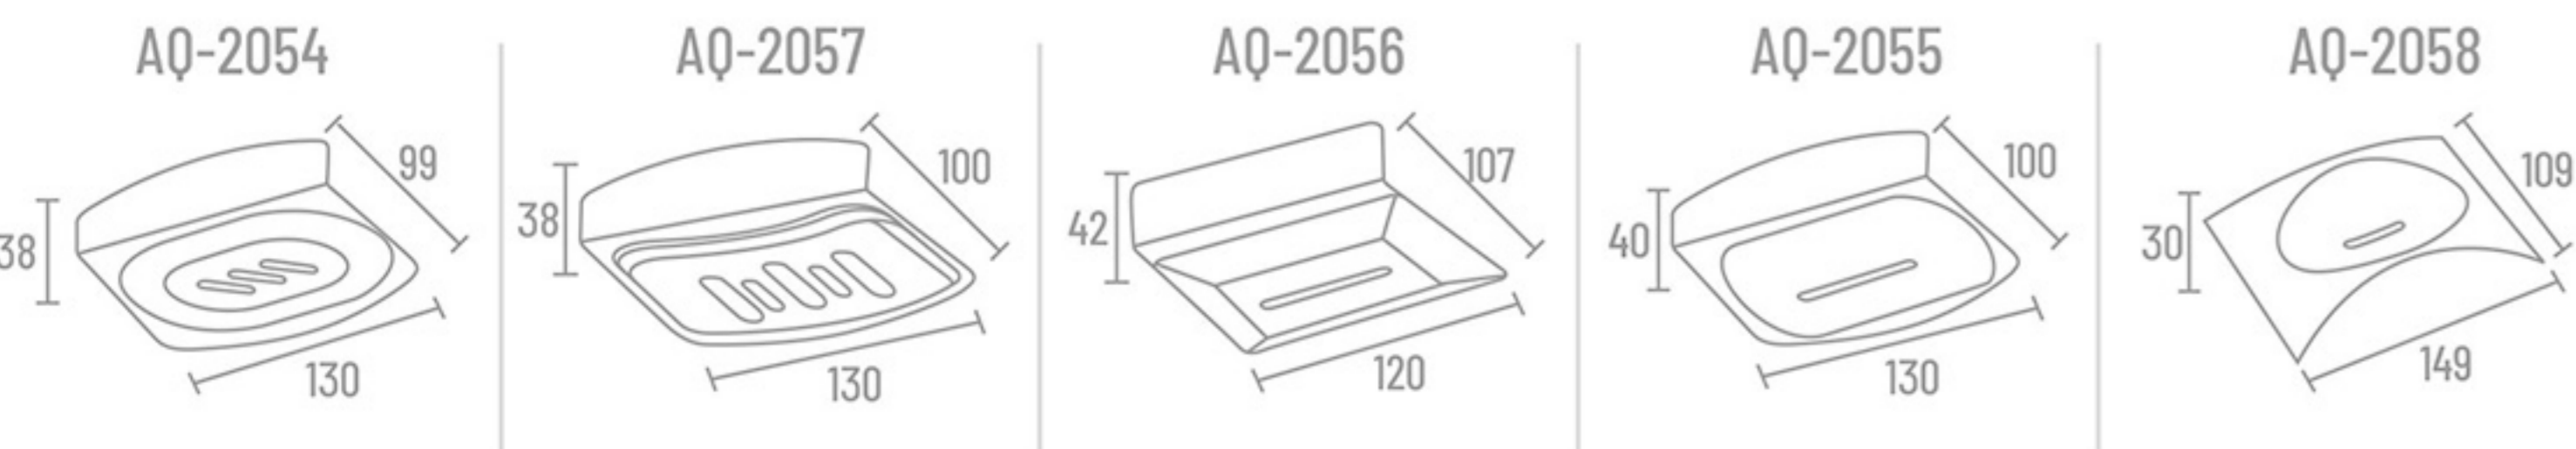

AQ-2062 Lemon Series Double Soap Dish ₹ 645

AQ-2061 Yellow Series Double Soap Dish ₹ 645