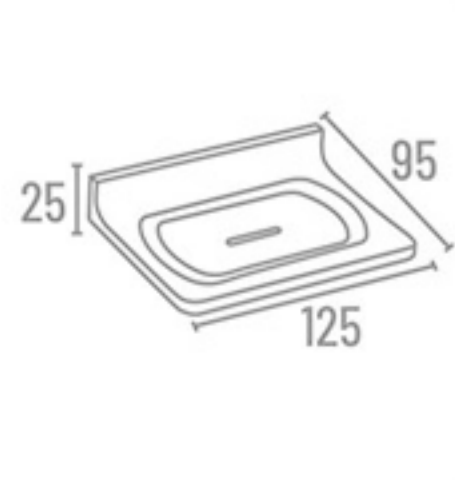

₹ 2593

₹ 2683

₹ 3244

₹ 2248

₹ 5550

₹ 1260

₹ 6600

₹ 4556

₹ 2428

₹ 5520

₹ 7466

₹ 8265