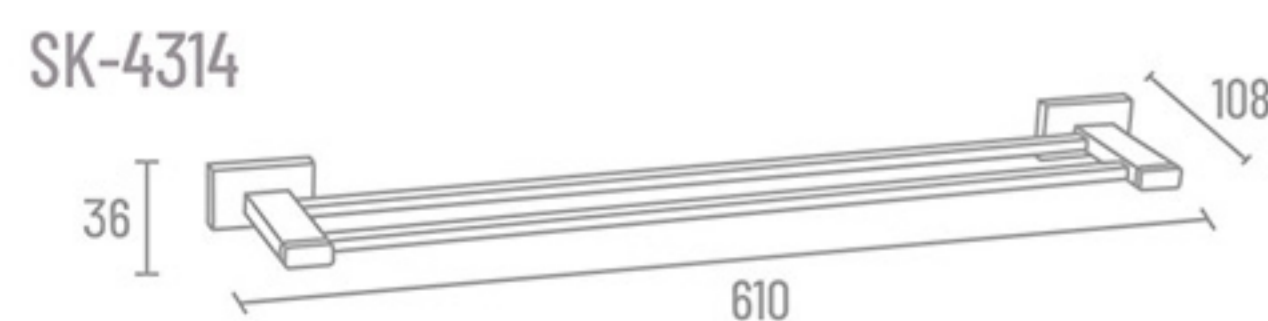

SK-4300 Set 5 Pcs.
(Towel Rod, Soap Dish, Napkin Ring, Robe Hook, Tumbler Holder)

₹ 7556