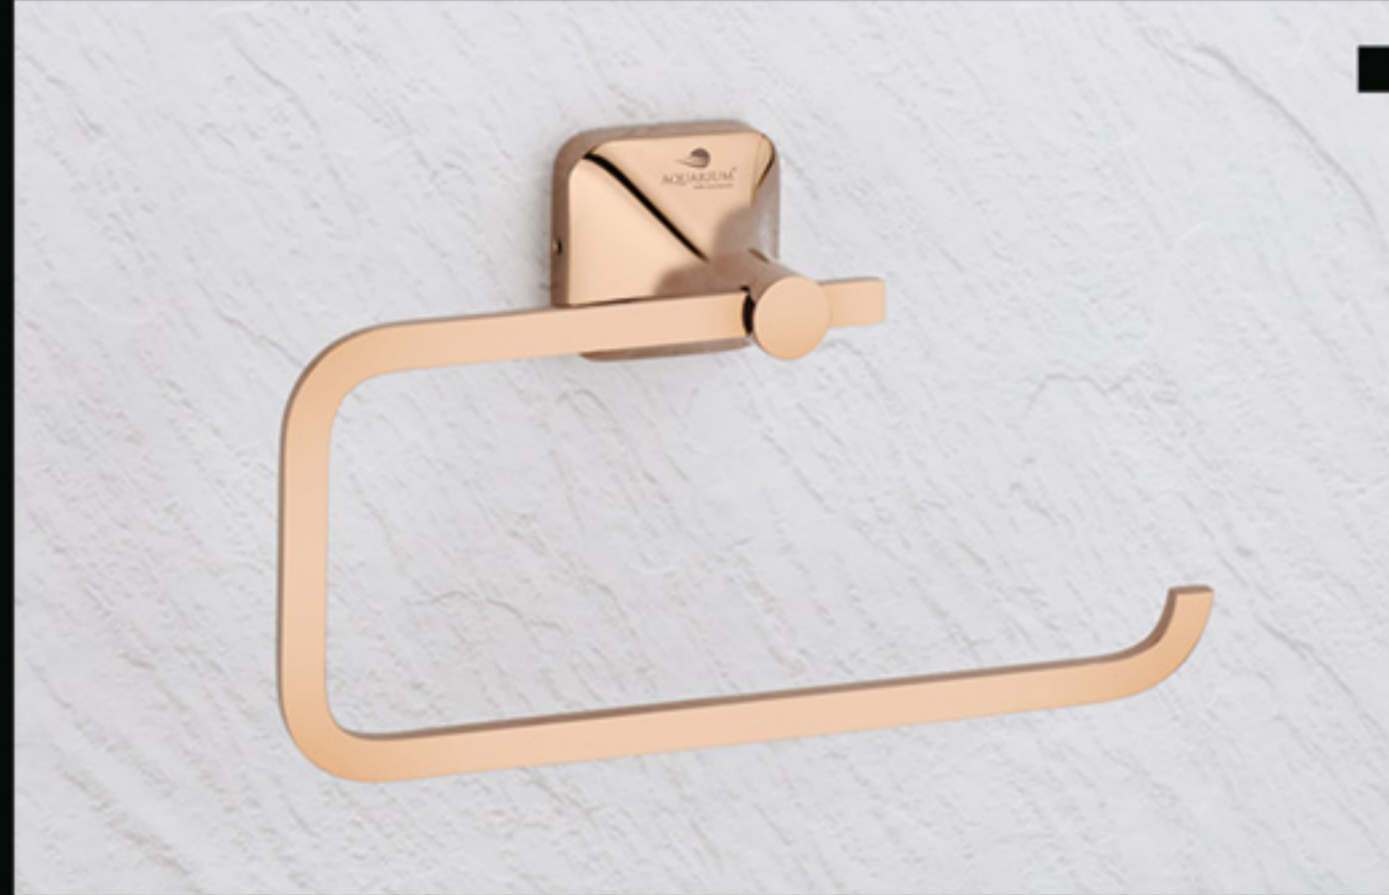

ELR-4602

**ELR-4600 Set 5 Pcs.**  
(Towel Rod, Soap Dish, Napkin Ring, Robe Hook, Tumbler Holder)

₹ 7019

The Class - Apart Style Amplifies The  
*Aura of Spaces*

**Use Material**  
Brass and 304 stainless steel

Easy to  
CLEAN

PVD  
FINISH

Extra  
DURABLE

10 Years  
WARRANTY\*

**ELLEN** (ROSE GOLD - PVD)

ELR-4604 Napkin Ring

₹ 1568

ELR-4603 Soap Dish

₹ 1311

ELR-4606 Liquid Soap Dispenser

₹ 1728

ELR-4625 Liquid Soap Dispenser (Square)

₹ 2950

ELR-4605 Robe Hook

₹ 864

ELR-4607 Tumbler Holder