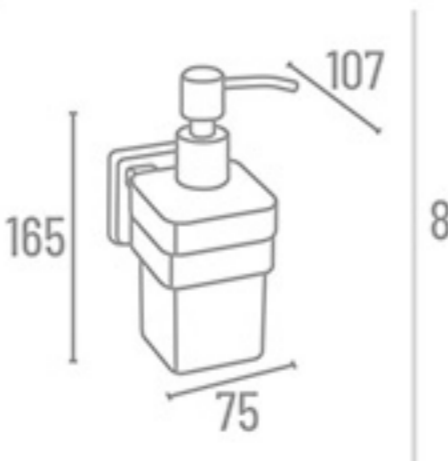

₹ 718

₹ 665

₹ 1088

AT-1109 With Lid ₹ 1188
AT-1108 Without Lid ₹ 951

₹ 953

₹ 435

₹ 839

AT-1114 24" ₹ 1535
AT-1115 18" ₹ 1497

₹ 696

₹ 1365

₹ 839

₹ 1466