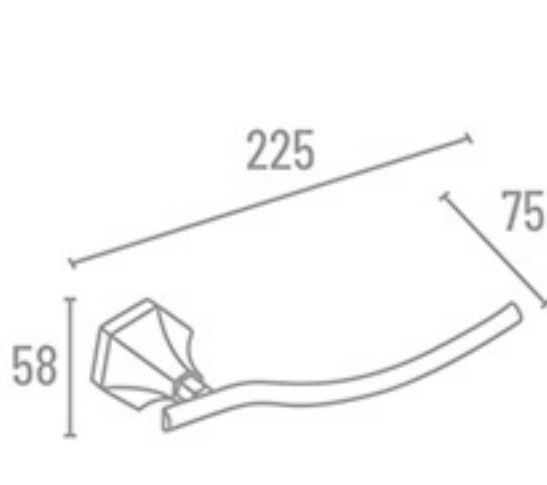

₹ 1384

₹ 1871

₹ 1354

T-3209 With Lid ₹ 2485
T-3208 Without Lid ₹ 1771

₹ 1015

₹ 1812

₹ 3545

₹ 3649

₹ 1989

₹ 1354