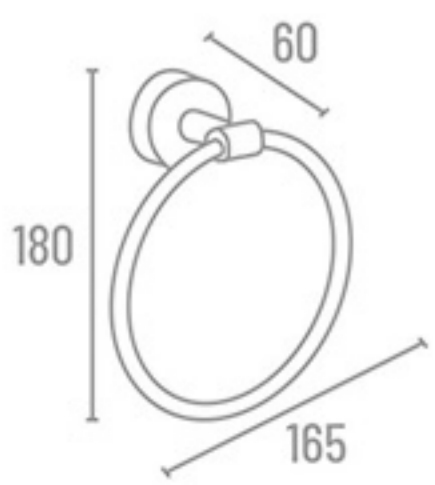

RUBY (GOLD - PVD)

₹ 1080

₹ 980

₹ 1467

RG-3509 With Lid ₹ 1894
RG-3508 Without Lid ₹ 1180

₹ 1344

₹ 549

₹ 971

RG-3514 24" ₹ 2868
RG-3515 18" ₹ 2725

₹ 1281

₹ 1878

₹ 971

₹ 2096