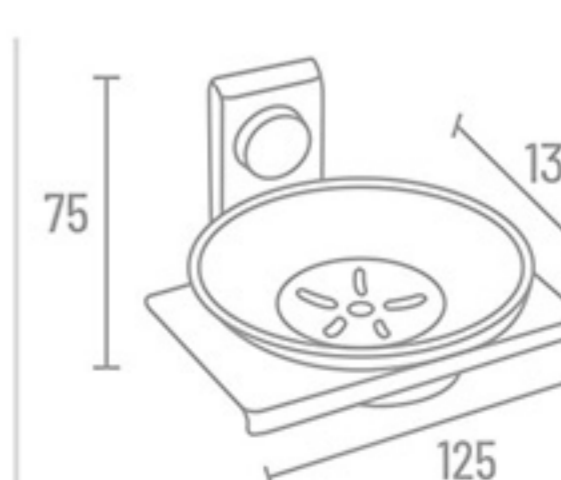

LR-2719

LR-2716

LR-2713

**Towel Rack**

<b>A-211</b>	24" With Hook	₹ 4461	<b>A-218</b>	18" With Hook	₹ 4361
<b>A-210</b>	24" Without Hook	₹ 4138	<b>A-217</b>	18" Without Hook	₹ 4037

**Towel Rod**

<b>A-202</b>	24"	₹ 1274
<b>A-201</b>	18"	₹ 1253