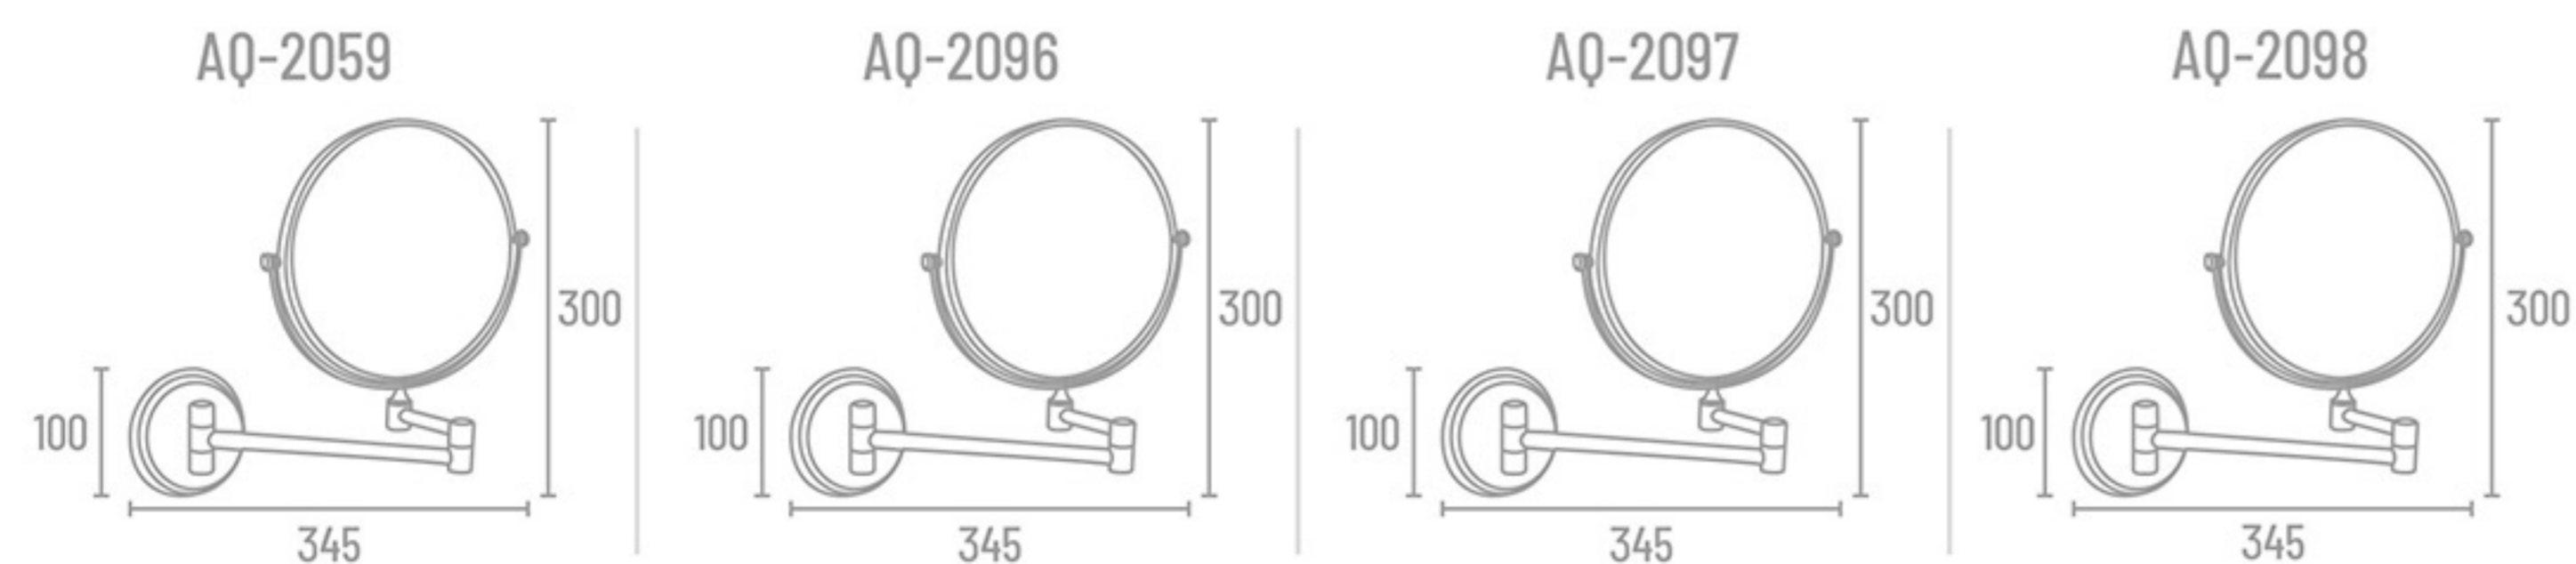

AQ-2101 Liquid Soap Dispenser Round
(Rose Gold - PVD) ₹ 2254

AQ-2102 Liquid Soap Dispenser Round
(Gold - PVD) ₹ 2254

₹ 585