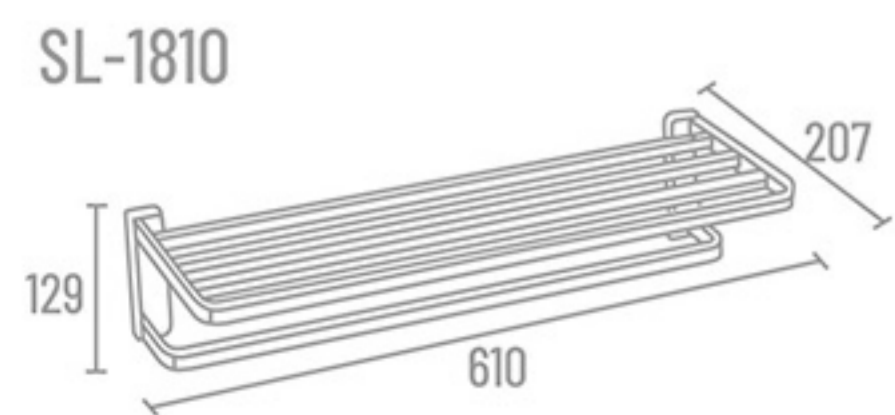

20" ₹ 7985

SL-1826 Shelf

12" ₹ 8411

Contemporary design with a  
*royale touch*

Use Material  
Fully Brass

Easy to  
CLEAN

PVD  
FINISH

Extra  
DURABLE