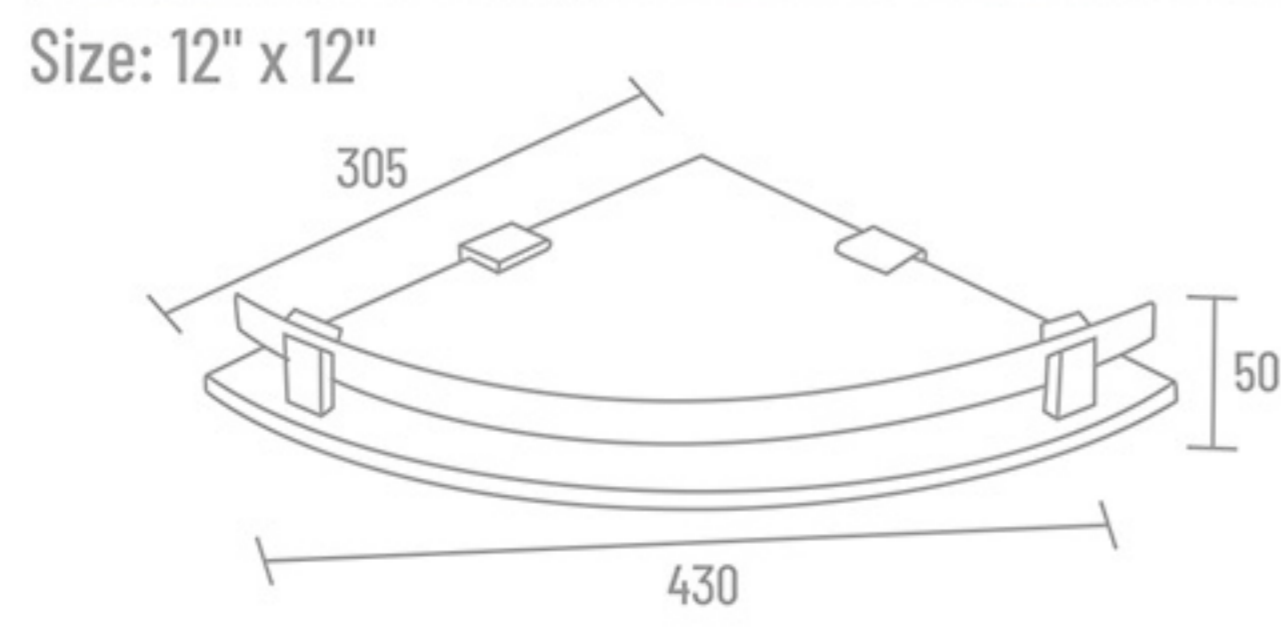

PO-2615 Glass Shelf (Gold - PVD) (8mm Toughened Glass) 6" x 12" ₹ 2761 6" x 15" ₹ 2869 6" x 18" ₹ 2954