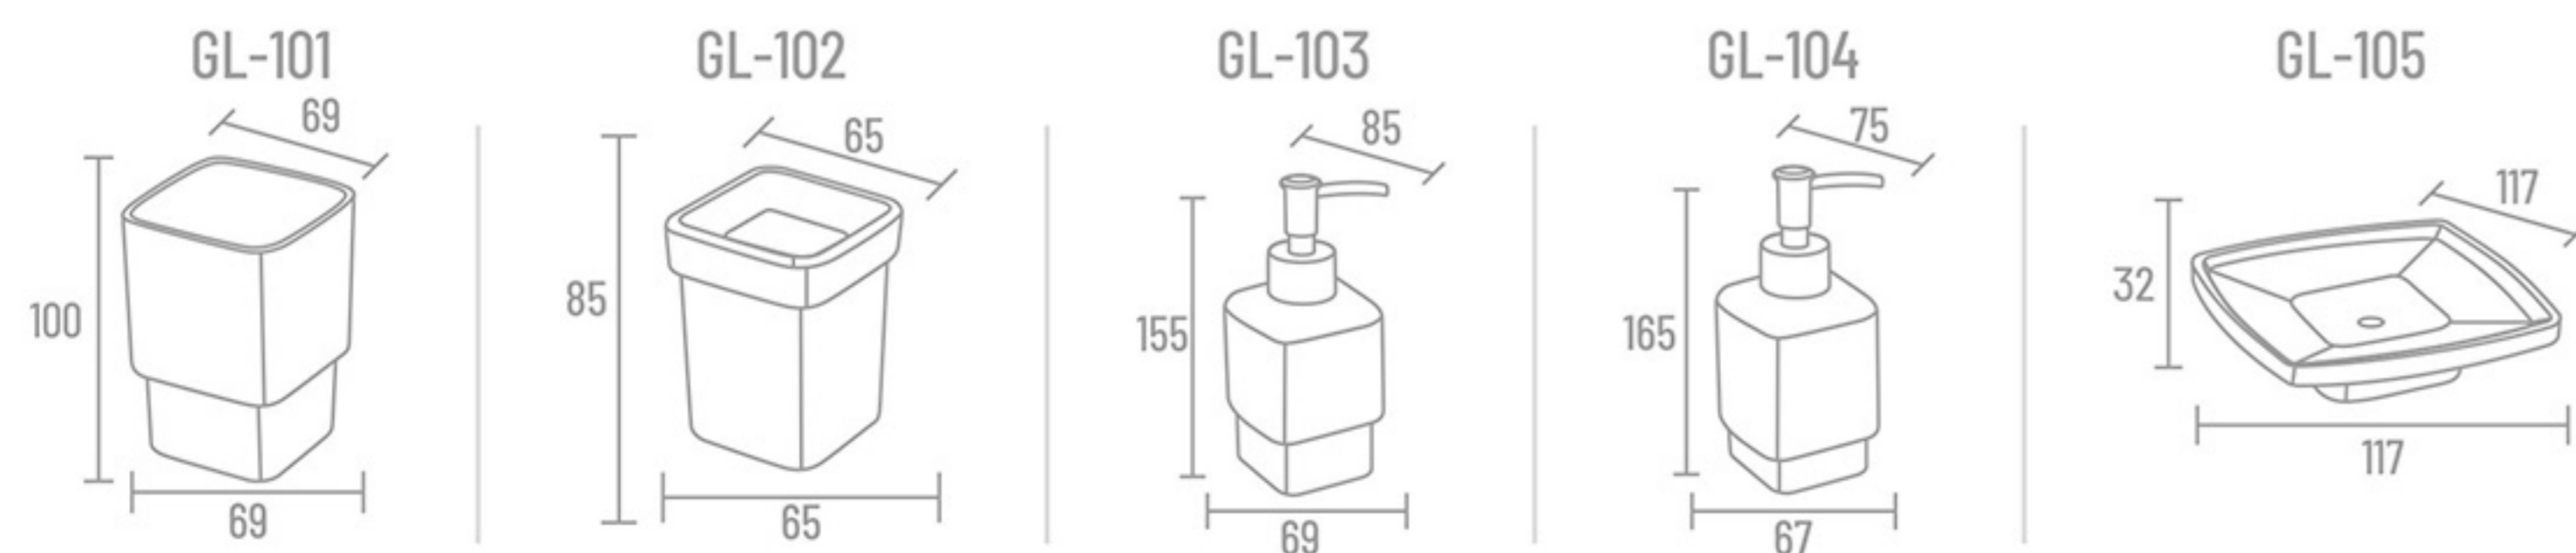

AQ-2078 90mm x 125mm ₹ 290

AQ-2079 90mm x 125mm ₹ 290

**GL-101** Big Square Glass

**GL-102** Small Square Glass

**GL-103** Big Square Liquid Bottle

**GL-104** Small Square Liquid Bottle

**GL-105** Big Square Soap Dish