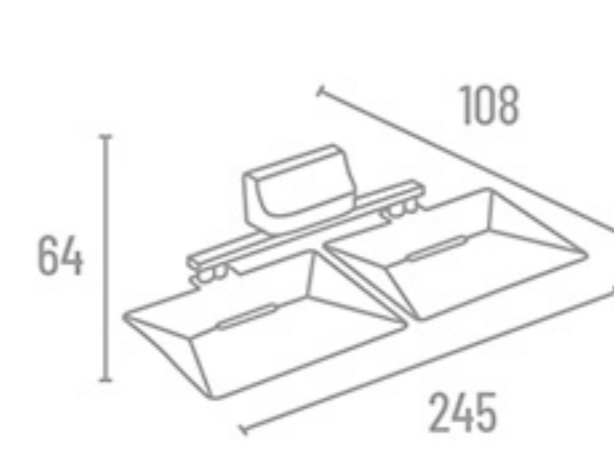

₹ 894

₹ 852

With Lid ₹ 1142

₹ 1134

₹ 1434

₹ 641

₹ 957

₹ 1489