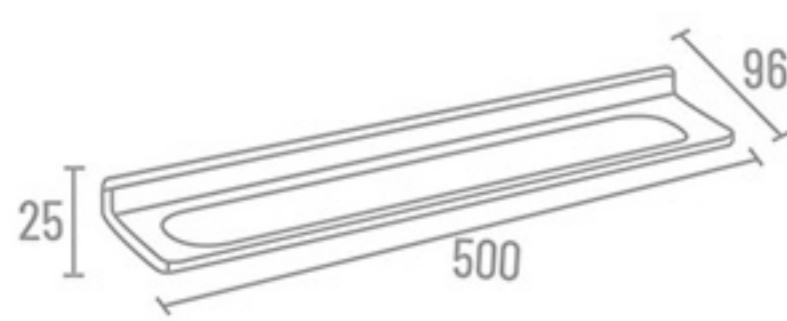

24" ₹ 9510

20" ₹ 6244

12" ₹ 7275

SL-1702

Natural,
Sustainable Luxury

Use Material
Fully Brass

Easy to
CLEAN

CHROME
FINISH

Extra
DURABLE

10 Years
WARRANTY*

SALMON