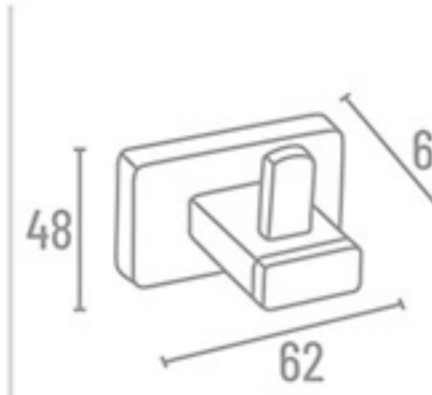

Towel Rack Shelf SK-4421 24" ₹ 5595
SK-4422 18" ₹ 5172