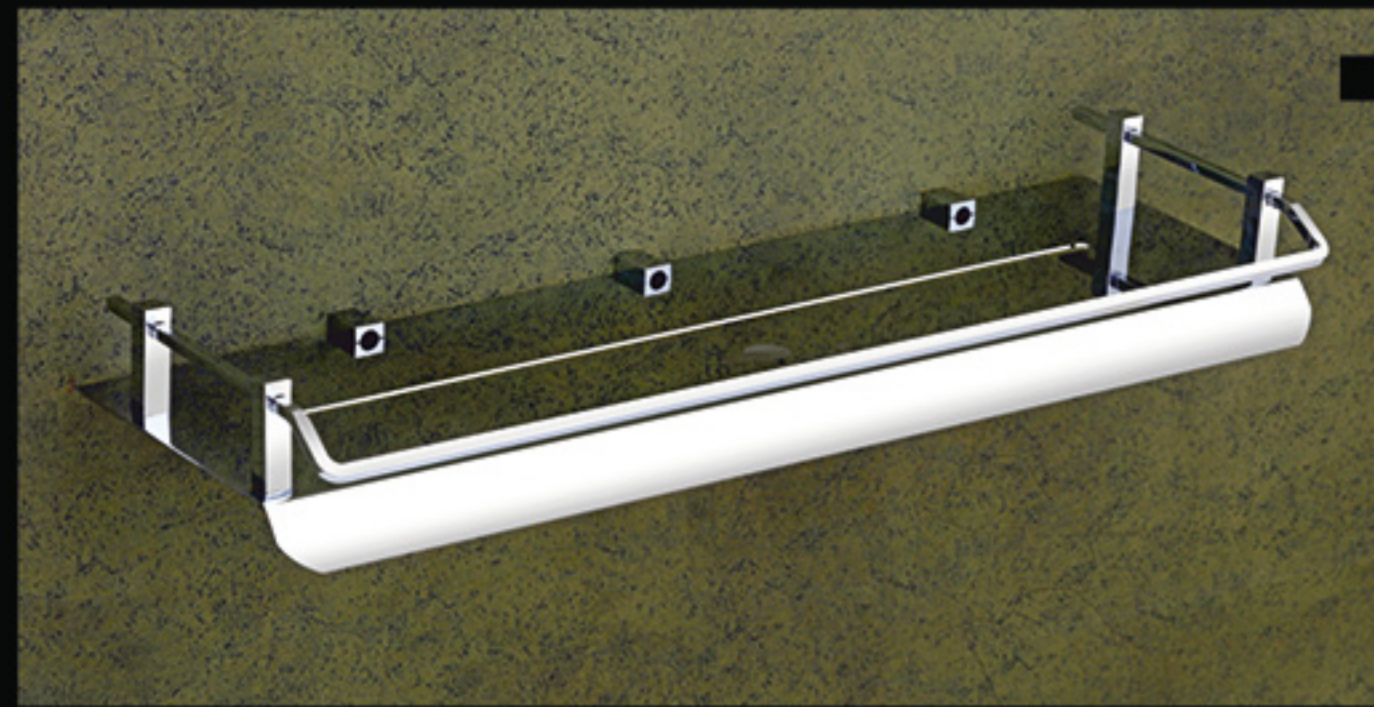

**Use Material**  
Brass and 304 stainless steel

Easy to  
CLEAN

CHROME  
FINISH

Extra  
DURABLE

10 Years  
WARRANTY\*

**ROCK** (CORNER & SHELF)

AQ-2045 Steel Shelf

5"x12" ₹ 1943  
5"x15" ₹ 2063  
5"x18" ₹ 2197