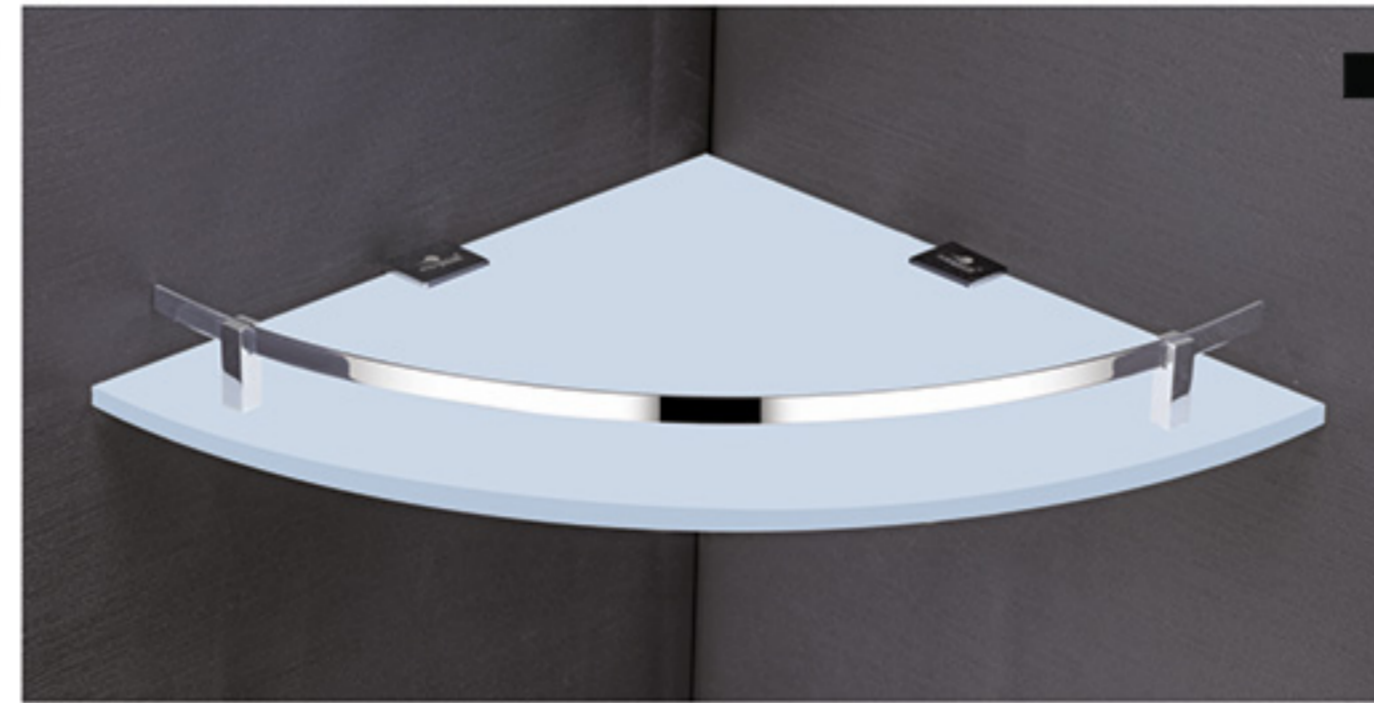

AQ-2009 Acrylic Corner (Thickness 8mm)

8"x8" (8mm) ₹ 1217
9"x9" (8mm) ₹ 1339
10"x10" (8mm) ₹ 1497
12"x12" (8mm) ₹ 1794

Dimension:
12" x 12"
45

Exquisite Glass Elements Gleaming in
Subtlety and Grace