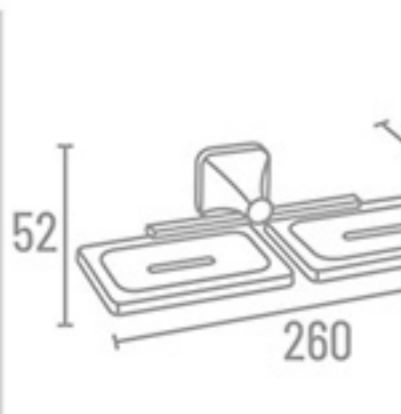

₹ 1568

₹ 1311

₹ 1728

₹ 2950

₹ 864

₹ 1398

₹ 1430

₹ 2223

₹ 2386

₹ 1430