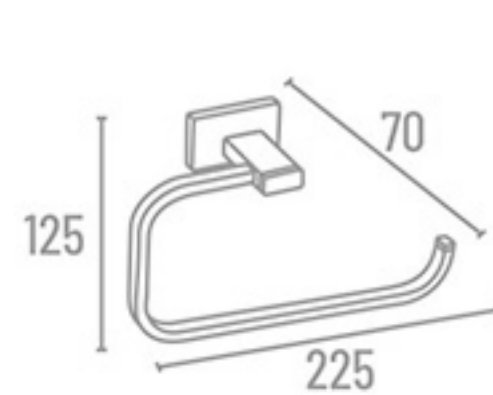

Towel Rack SK-4010 24" ₹ 4226
SK-4017 18" ₹ 4040