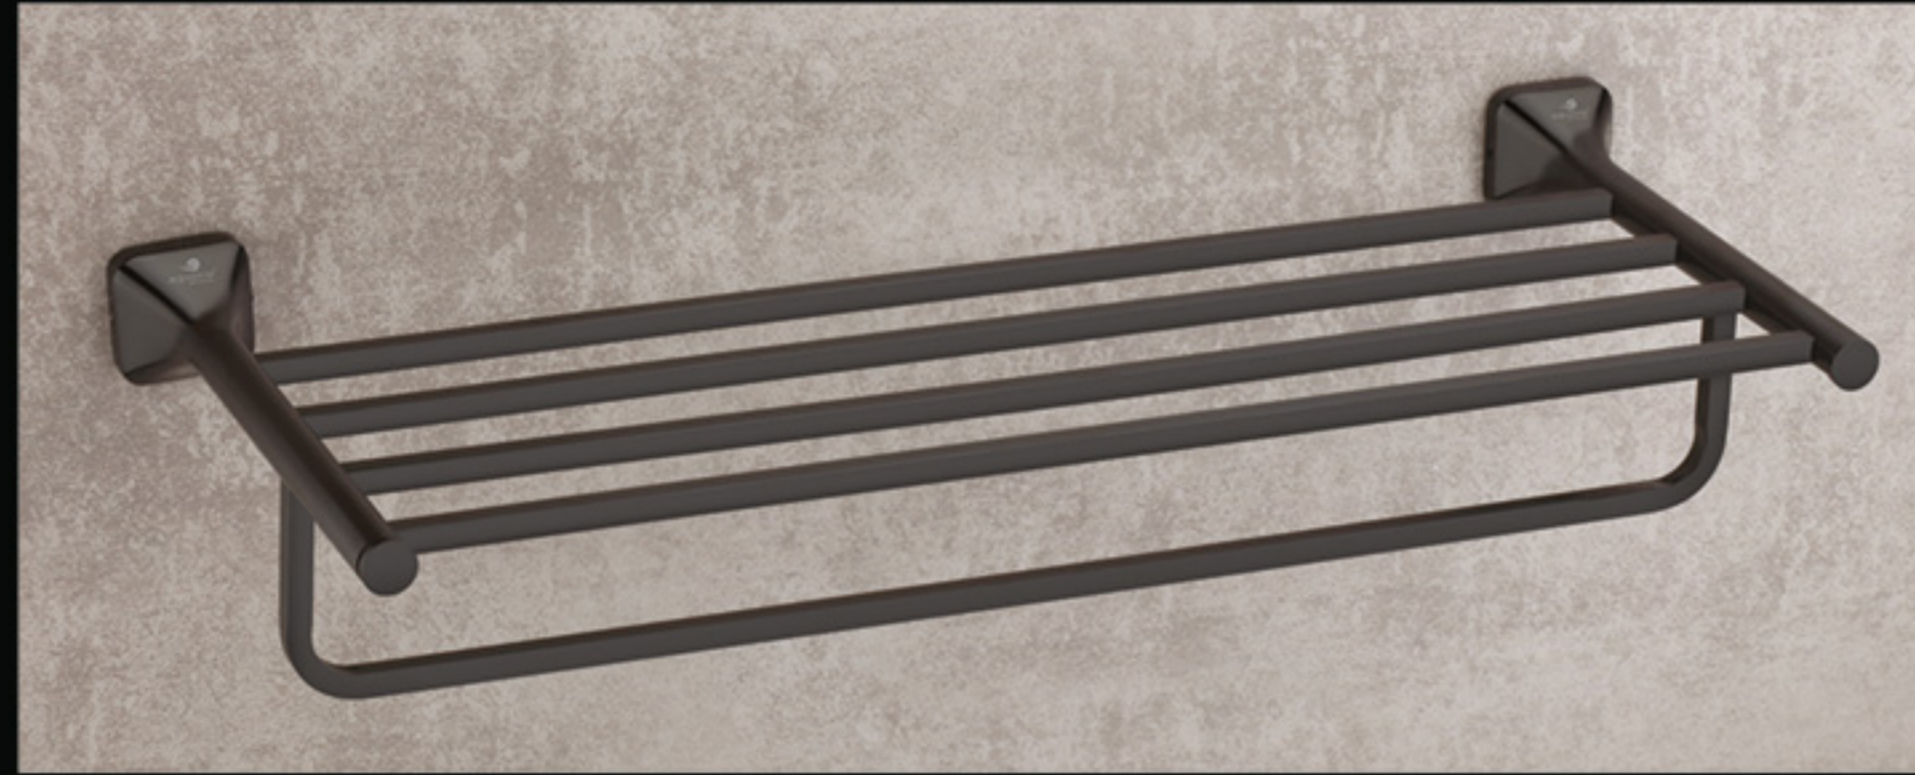

ELG-4809

Towel Rack

ELB-4710 24" ₹ 6168  
ELB-4717 18" ₹ 5716

Towel Rack Shelf

ELB-4721 24" ₹ 5347  
ELB-4722 18" ₹ 4924

Towel Rod

ELB-4702 24" ₹ 1878  
ELB-4701 18" ₹ 1798

ELB-4710