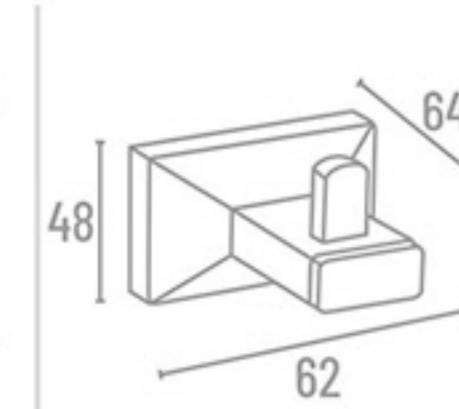

Towel Rack Shelf
BR-1321 24" ₹ 5785
BR-1322 18" ₹ 5364