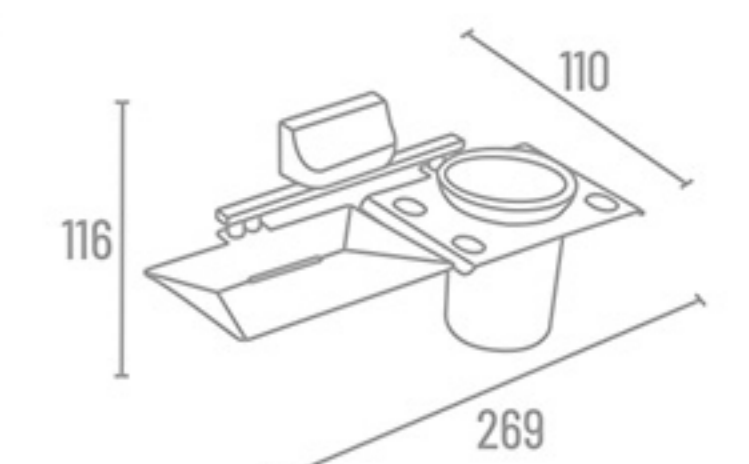

TR-9007

TR-9013

Towel Rack

Q-810 24" ₹ 4085  
Q-817 18" ₹ 3866

Towel Rod

Q-802 24" ₹ 1360  
Q-801 18" ₹ 1292

**Q-800** Set 5 Pcs.  
(Towel Rod, Soap Dish, Napkin Ring, Robe Hook, Tumbler Holder)

₹ 4661