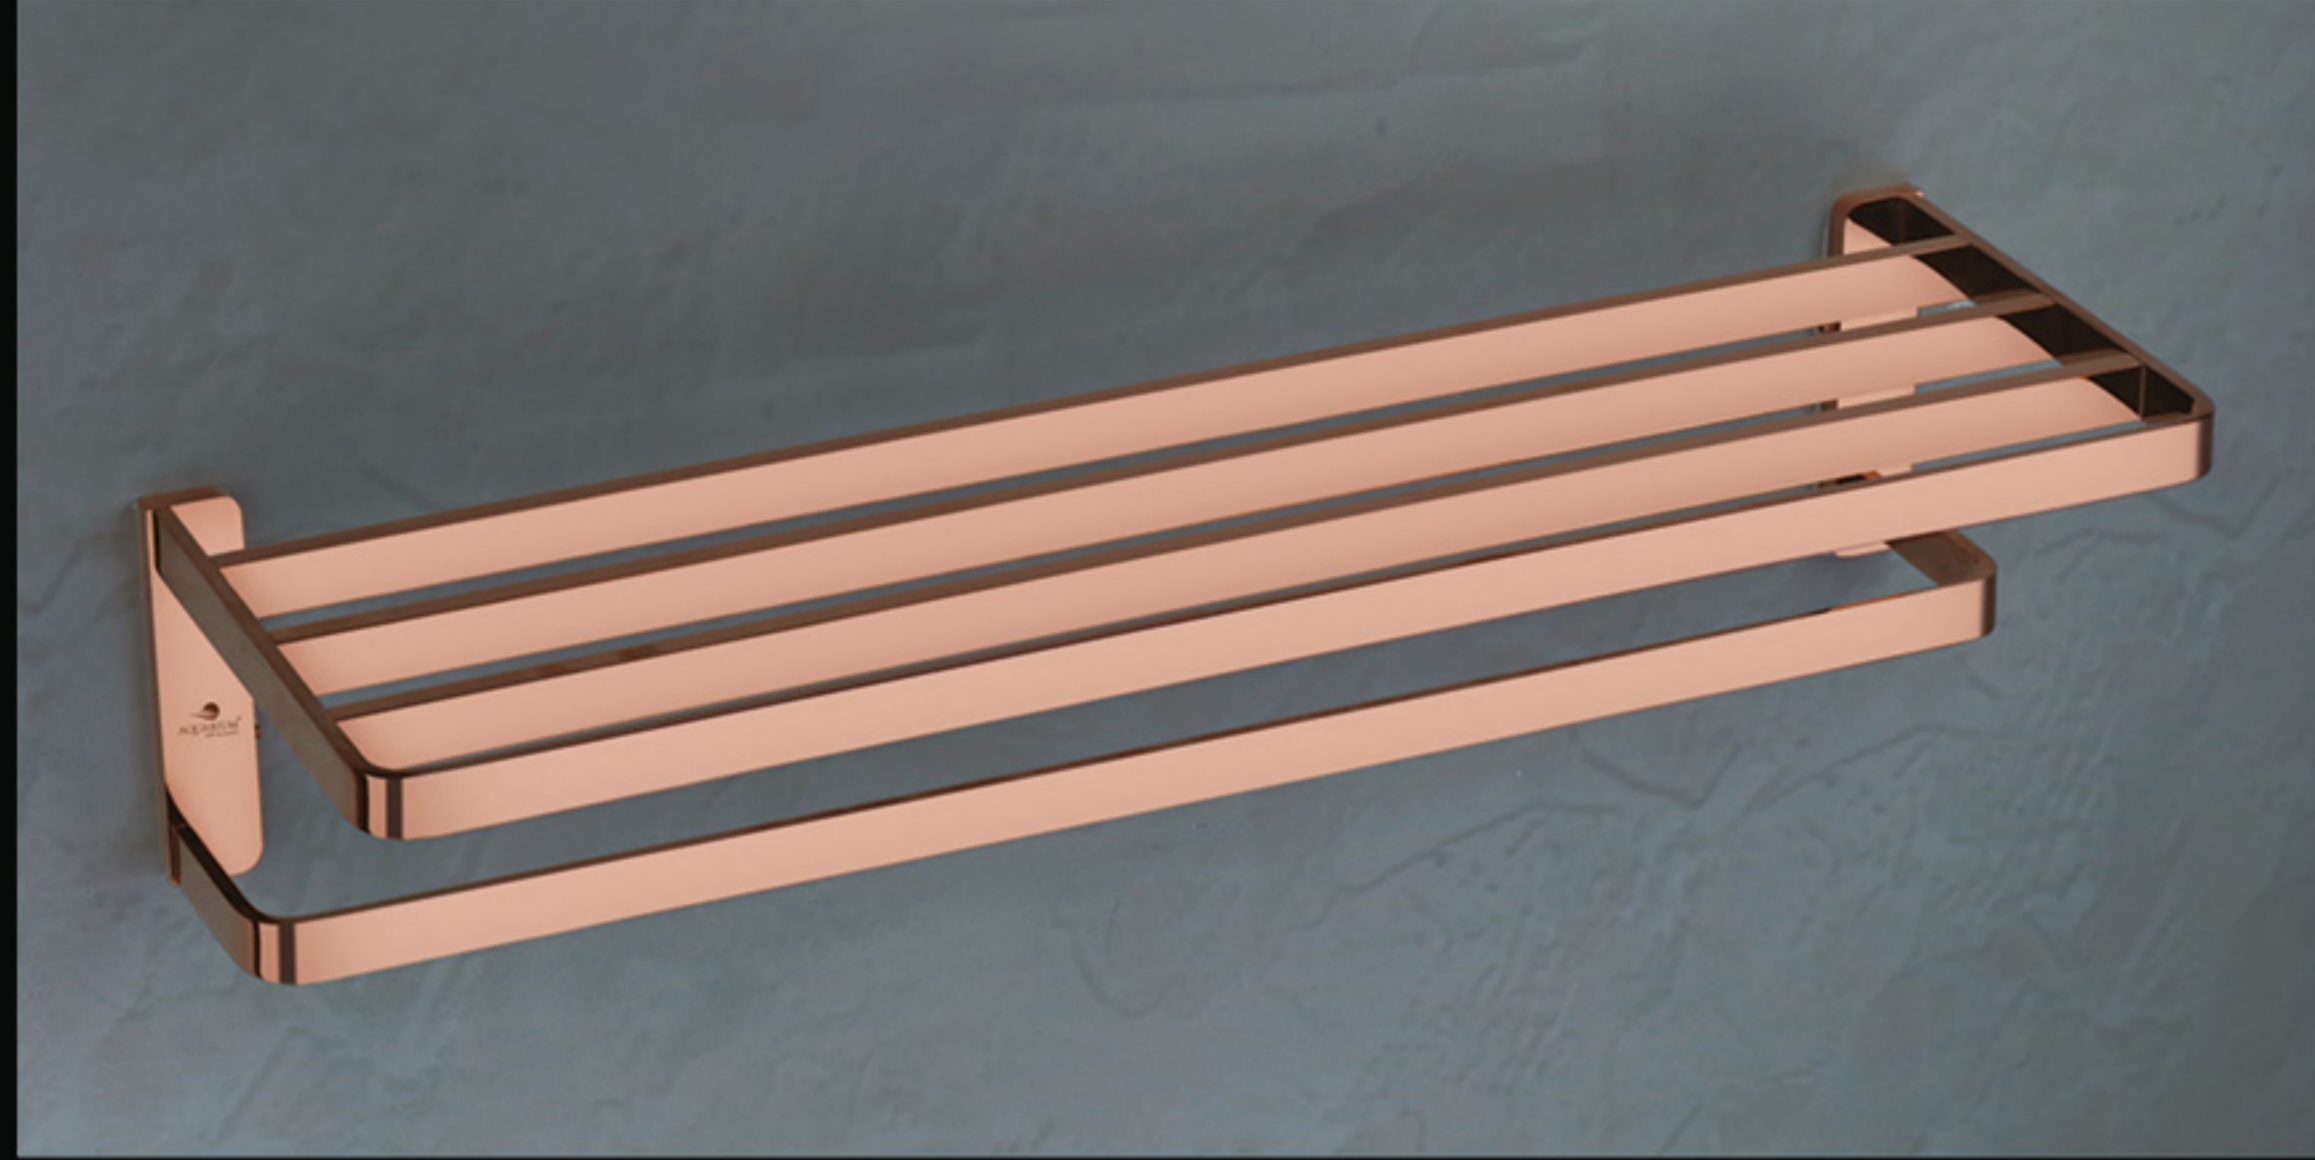

ELC-4512

ELC-4513

ELC-4506

ELC-4525

ELC-4516

ELC-4519

ELC-4509

Towel Rack

CVR-5210 24" ₹ 14645

Towel Rod

CVR-5202 24" ₹ 6982

CVR-5210

CVR-5202

Designs that  
*compliment your decor*

Use Material  
Fully Brass

Easy to  
CLEAN