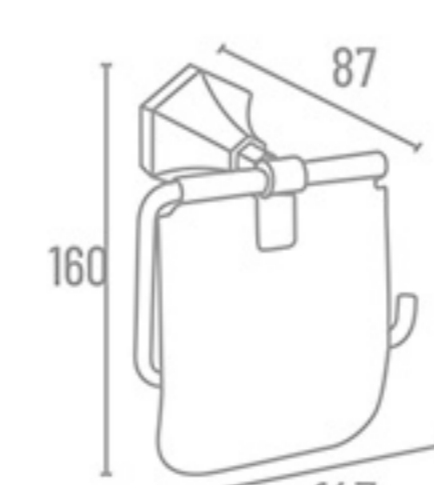

T-3212

T-3209

T-3219

T-3216

T-3213

T-3206

Towel Rack  
**T-3011** 24" With Hook ₹ 4944  
**T-3010** 24" Without Hook ₹ 4622  
**T-3018** 18" With Hook ₹ 4798  
**T-3017** 18" Without Hook ₹ 4476

Double Towel Rod