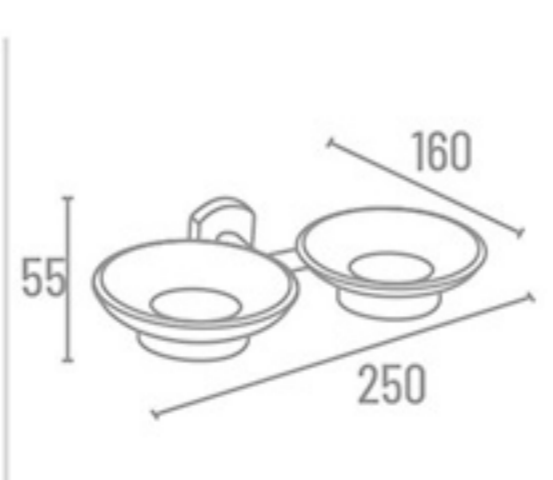

₹ 796

₹ 835

₹ 1223

SH-409 With Lid ₹ 1177
SH-408 Without Lid ₹ 942

₹ 594

₹ 1417

SH-414 24" ₹ 1864
SH-415 18" ₹ 1824

₹ 1417

₹ 835