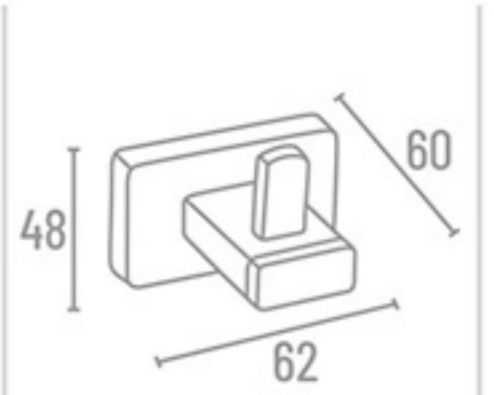

₹ 1078

₹ 956

₹ 1918

SK-4009 With Lid ₹ 1376
SK-4008 Without Lid ₹ 1142

₹ 1032

₹ 624

₹ 1132

₹ 1134

₹ 1494

₹ 1132