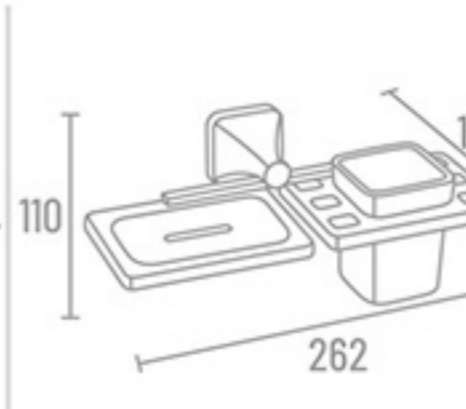

₹ 1091

₹ 938

₹ 1535

₹ 2345

₹ 671

₹ 1058

₹ 1237

Paper Holder

₹ 1478

₹ 1642

₹ 1237