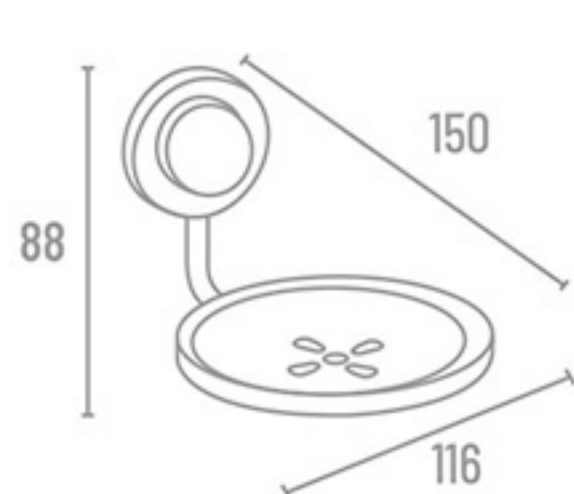

₹ 731

₹ 676

₹ 1112

OS-909 With Lid ₹ 1110
OS-908 Without Lid ₹ 877

₹ 478

₹ 830

₹ 1295

₹ 1435