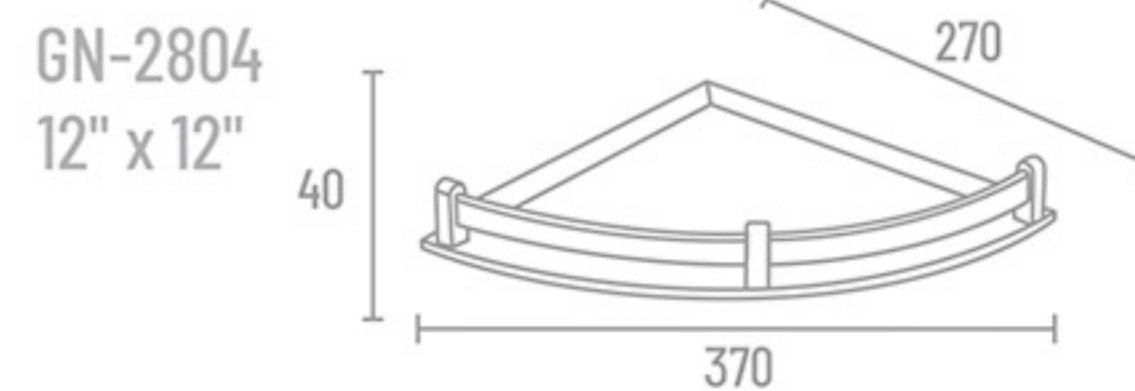

**GN-2801** Towel Rack 24" ₹ 3377

**GN-2803** Towel Rod 24" ₹ 1879

**GN-2802** Shelf with Tumbler Holder, Liquid Soap Dispenser & Napkin Ring ₹ 2570

**GN-2804** Corner 10" x 10" ₹ 1152  
12" x 12" ₹ 1337