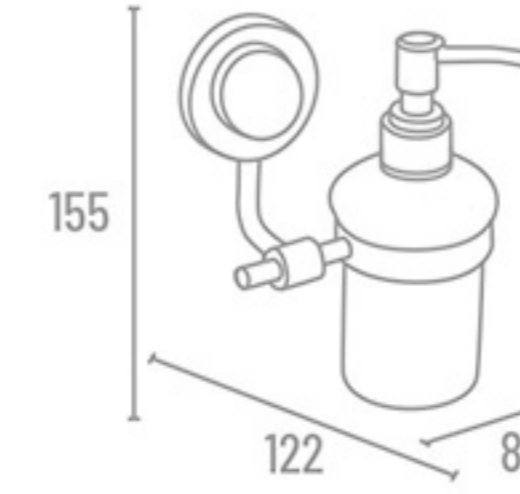

₹ 731

₹ 676

₹ 1112

OS-909 With Lid ₹ 1110
OS-908 Without Lid ₹ 877

₹ 478

₹ 830

₹ 1295

₹ 1435