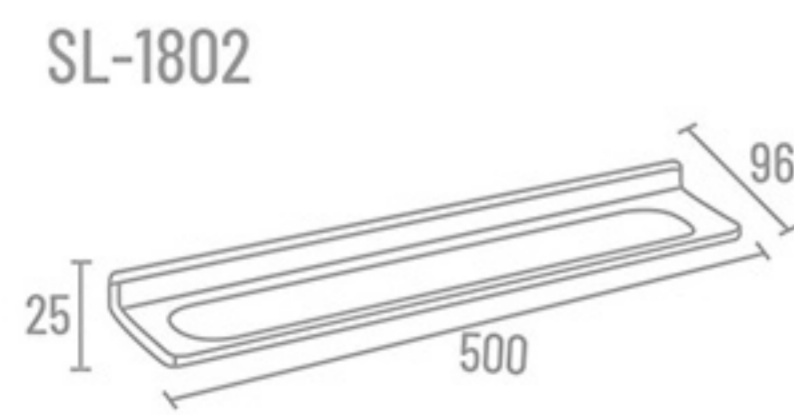

20" ₹ 7985

SL-1826 Shelf

12" ₹ 8411

Contemporary design with a  
*royale touch*

Use Material  
Fully Brass

Easy to  
CLEAN

PVD  
FINISH

Extra  
DURABLE