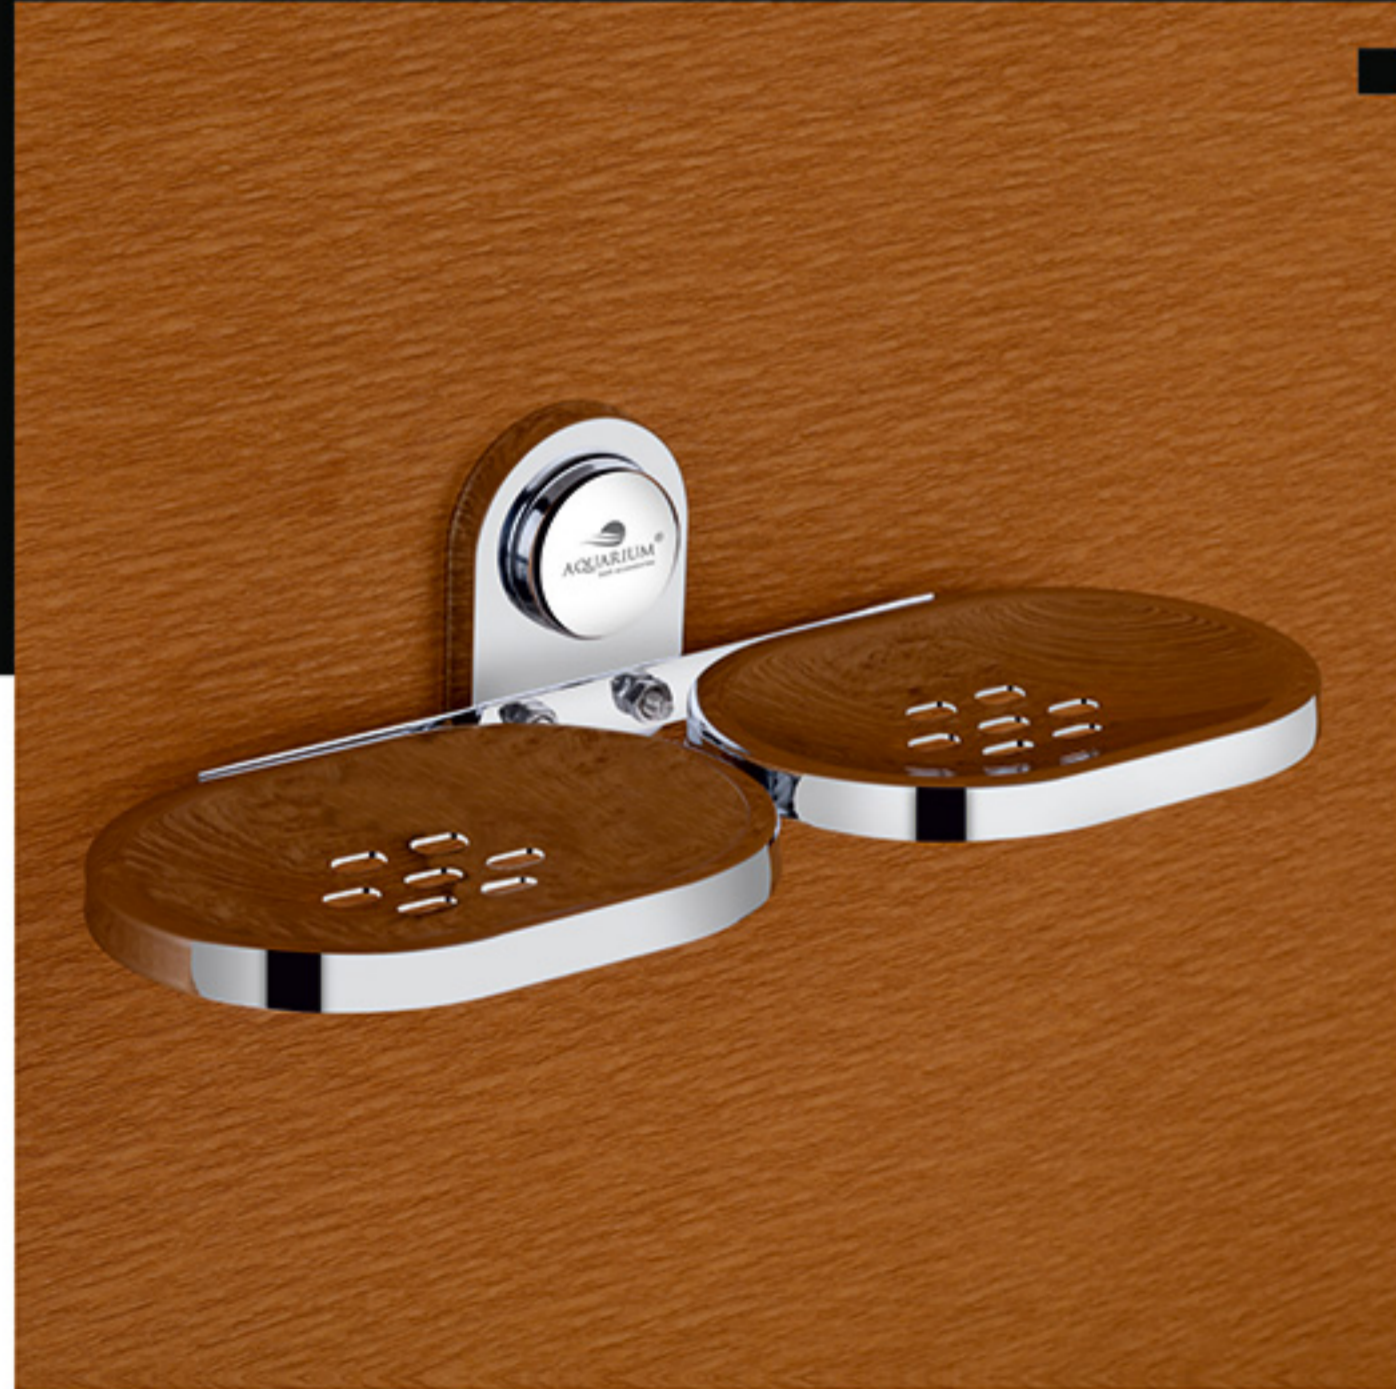

Easy to  
CLEAN

CHROME  
FINISH

Extra  
DURABLE

10 Years  
WARRANTY\*

**BLUE**

**B-304** Napkin Ring ₹ 695

**B-303** Soap Dish ₹ 566

**B-306** Liquid Soap Dispenser ₹ 967

**B-309** With Lid ₹ 1123  
**B-308** Without Lid ₹ 887

**B-305** Robe Hook ₹ 361

**B-312** Double Soap Dish ₹ 1187

**B-307** Tumbler Holder ₹ 716

**B-314** 24" ₹ 1742  
**B-315** 18" ₹ 1694

**B-313** Soap Dish With Tumbler Holder ₹ 1296