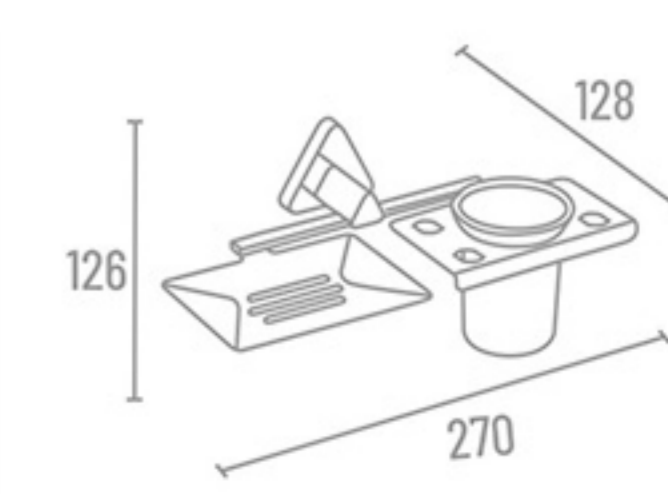

**RY-7106**

Towel Rack RY-7211 24" With Hook ₹ 8938 RY-7218 18" With Hook ₹ 8786  
RY-7210 24" Without Hook ₹ 8488 RY-7217 18" Without Hook ₹ 8338

Towel Rod RY-7202 24" ₹ 2308 RY-7201 18" ₹ 2263

RY-7200 Set 5 Pcs.  
(Towel Rod, Soap Dish, Napkin Ring, Robe Hook, Tumbler Holder)