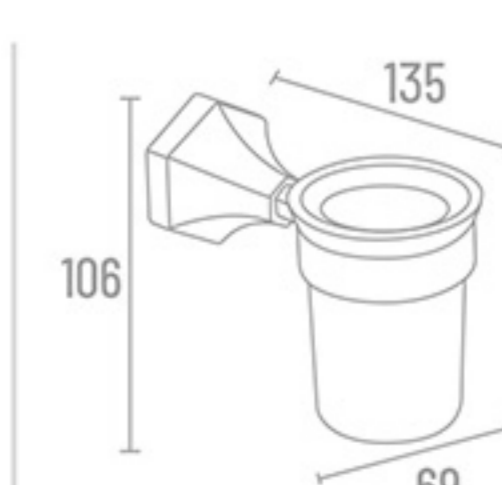

T-3212

T-3209

T-3219

T-3216

T-3213

T-3206

Towel Rack  
**T-3011** 24" With Hook ₹ 4944  
**T-3010** 24" Without Hook ₹ 4622  
**T-3018** 18" With Hook ₹ 4798  
**T-3017** 18" Without Hook ₹ 4476

Double Towel Rod