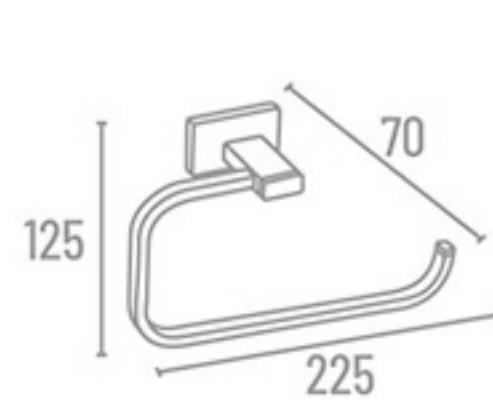

Towel Rack SK-4210 24" ₹ 6692
SK-4217 18" ₹ 6256