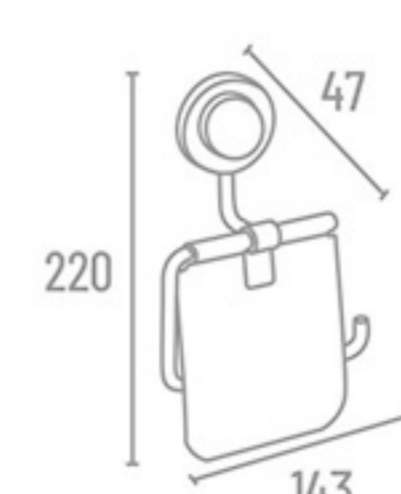

₹ 731

₹ 676

₹ 1112

OS-909 With Lid ₹ 1110
OS-908 Without Lid ₹ 877

₹ 478

₹ 830

₹ 1295

₹ 1435