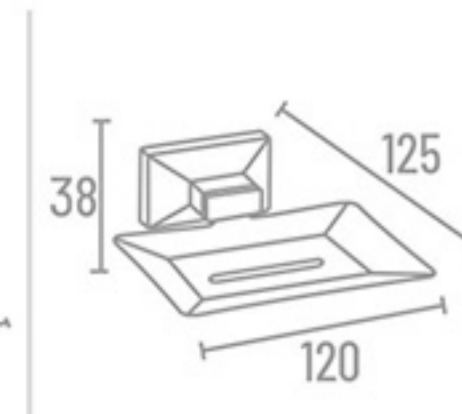

**BR-1507** Tumbler Holder

₹ 1675

**BR-1512** Double Soap Dish

₹ 2756

**BR-1519** Soap Dish (Glass)

₹ 1576

**BR-1504**

**BR-1503**