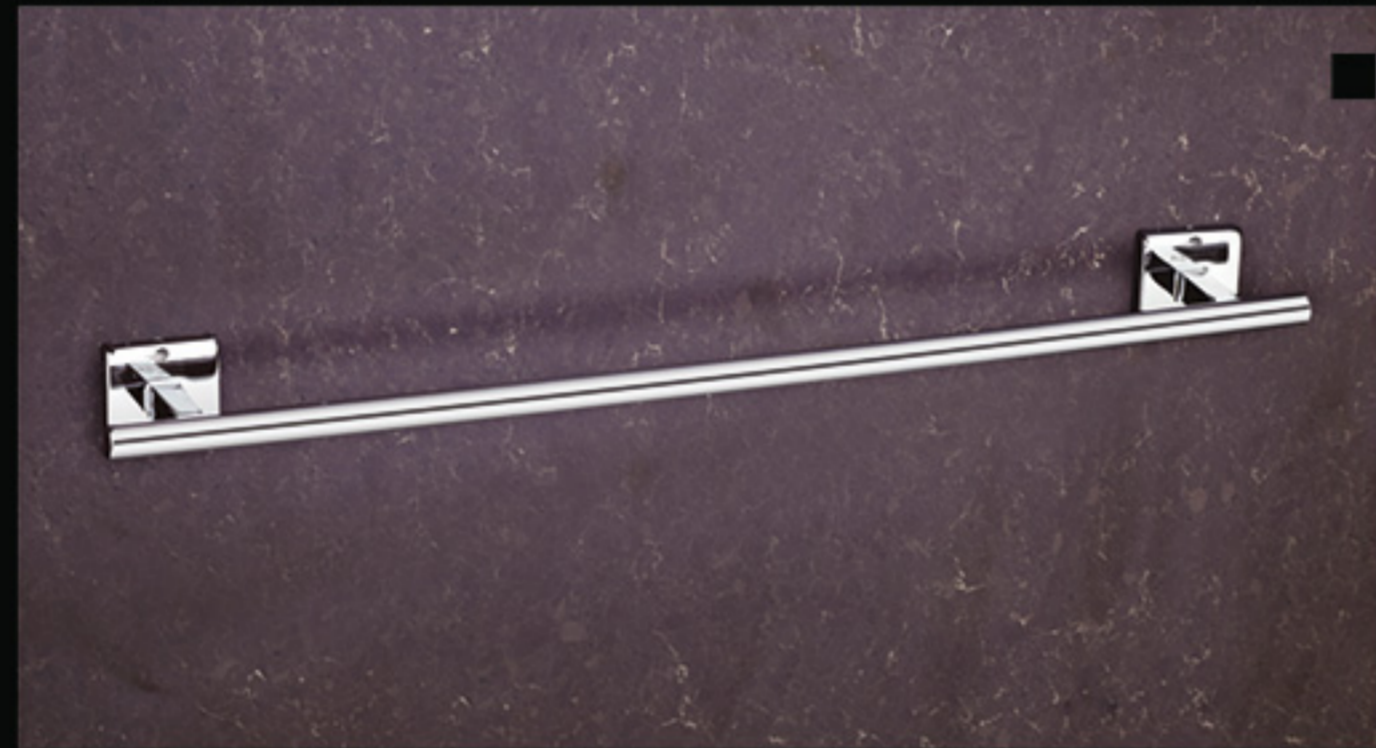

ATB-3706

ATB-3716

ATB-3719

ATB-3714

ATB-3713

AT-1111 24" With Hook ₹ 2773  
 AT-1110 24" Without Hook ₹ 2450  
 AT-1118 18" With Hook ₹ 2673  
 AT-1117 18" Without Hook ₹ 2350

Towel Rack

Towel Rack Shelf

AT-1121 24" ₹ 2215

AT-1102 24" ₹ 1053  
 AT-1101 18" ₹ 1033

Towel Rod

Towel Rod Heavy

AT-1124 24" ₹ 1170  
 AT-1123 18" ₹ 1151

**AT-1100 Set 5 Pcs.**  
(Towel Rod, Soap Dish, Napkin Ring, Robe Hook, Tumbler Holder)