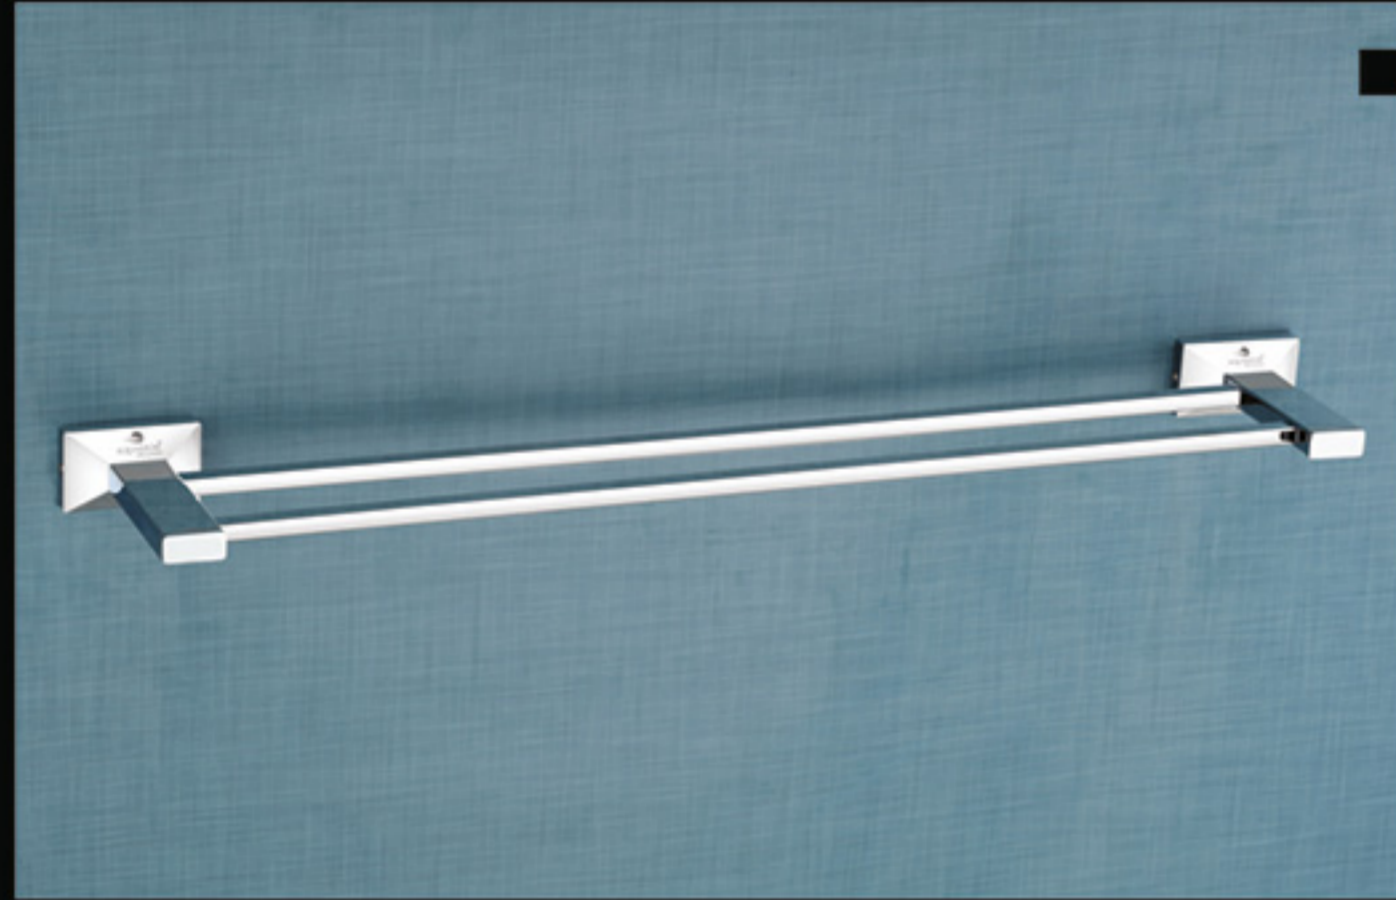

BR-1406

BR-1409

BR-1416

BR-1419

BR-1413

Towel Rack  
BR-1210 24" ₹ 4356  
BR-1217 18" ₹ 4170

Towel Rack Shelf  
BR-1221 24" ₹ 3886  
BR-1222 18" ₹ 3714

Double Towel Rod  
BR-1214 24" ₹ 1820