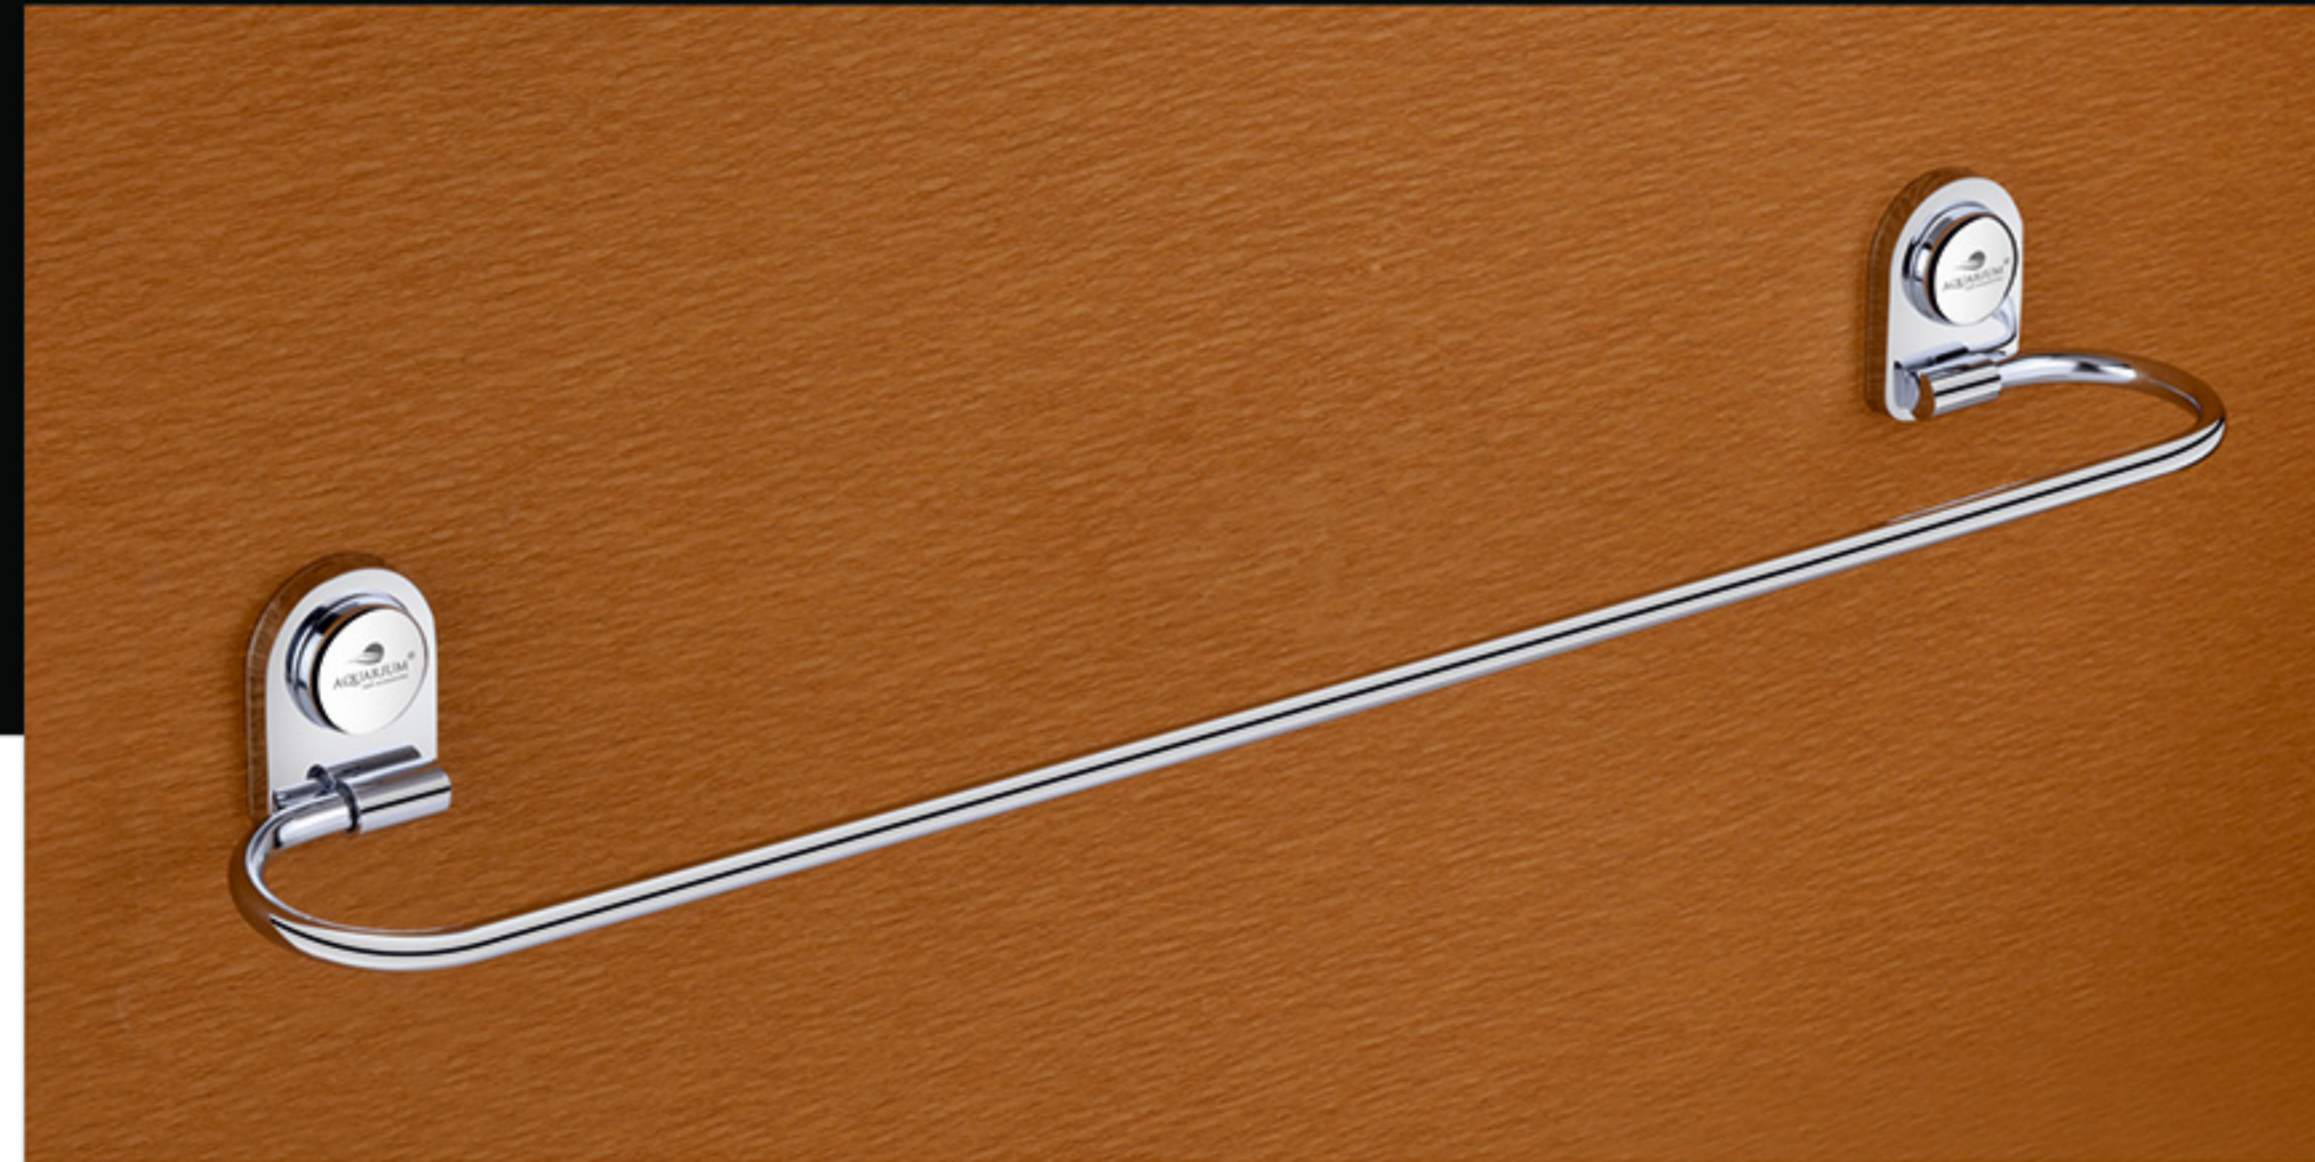

Towel Rod

B-302 24" ₹ 1045
B-301 18" ₹ 1011