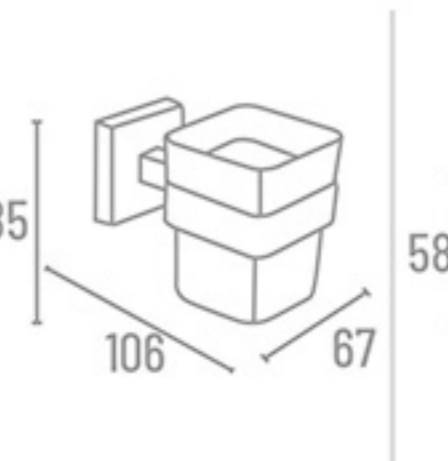

₹ 718

₹ 665

₹ 1088

AT-1109 With Lid ₹ 1188
AT-1108 Without Lid ₹ 951

₹ 953

₹ 435

₹ 839

AT-1114 24" ₹ 1535
AT-1115 18" ₹ 1497

₹ 696

₹ 1365

₹ 839

₹ 1466