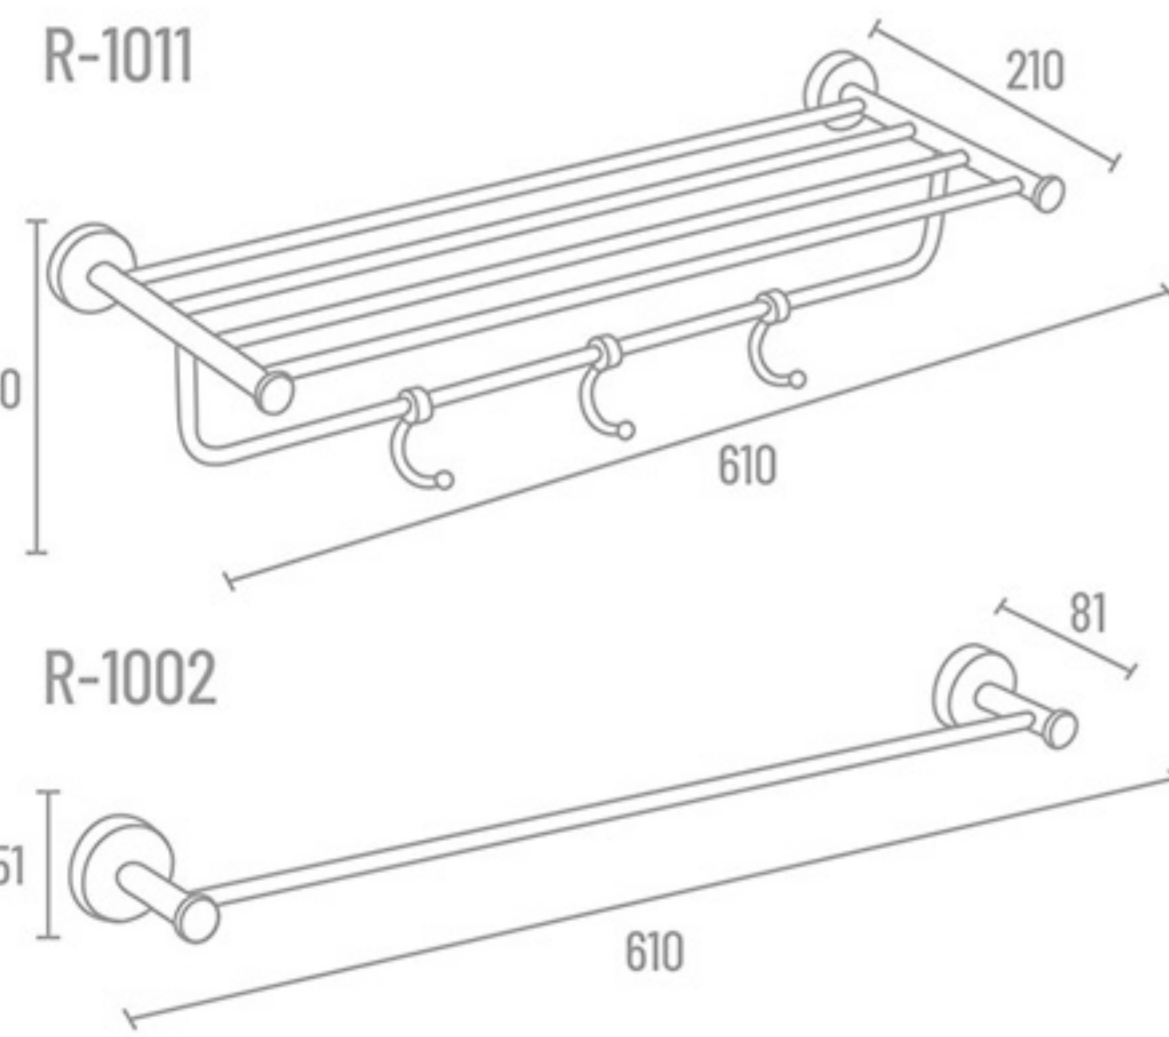

Towel Rack

Towel Rack Shelf

**R-1021** 24" ₹ 1964

Towel Rod

**R-1002** 24" ₹ 898  
**R-1001** 18" ₹ 878

Towel Rod Heavy

**R-1024** 24" ₹ 996  
**R-1023** 18" ₹ 968

**R-1000** Set 5 Pcs.  
(Towel Rod, Soap Dish, Napkin Ring, Robe Hook, Tumbler Holder)