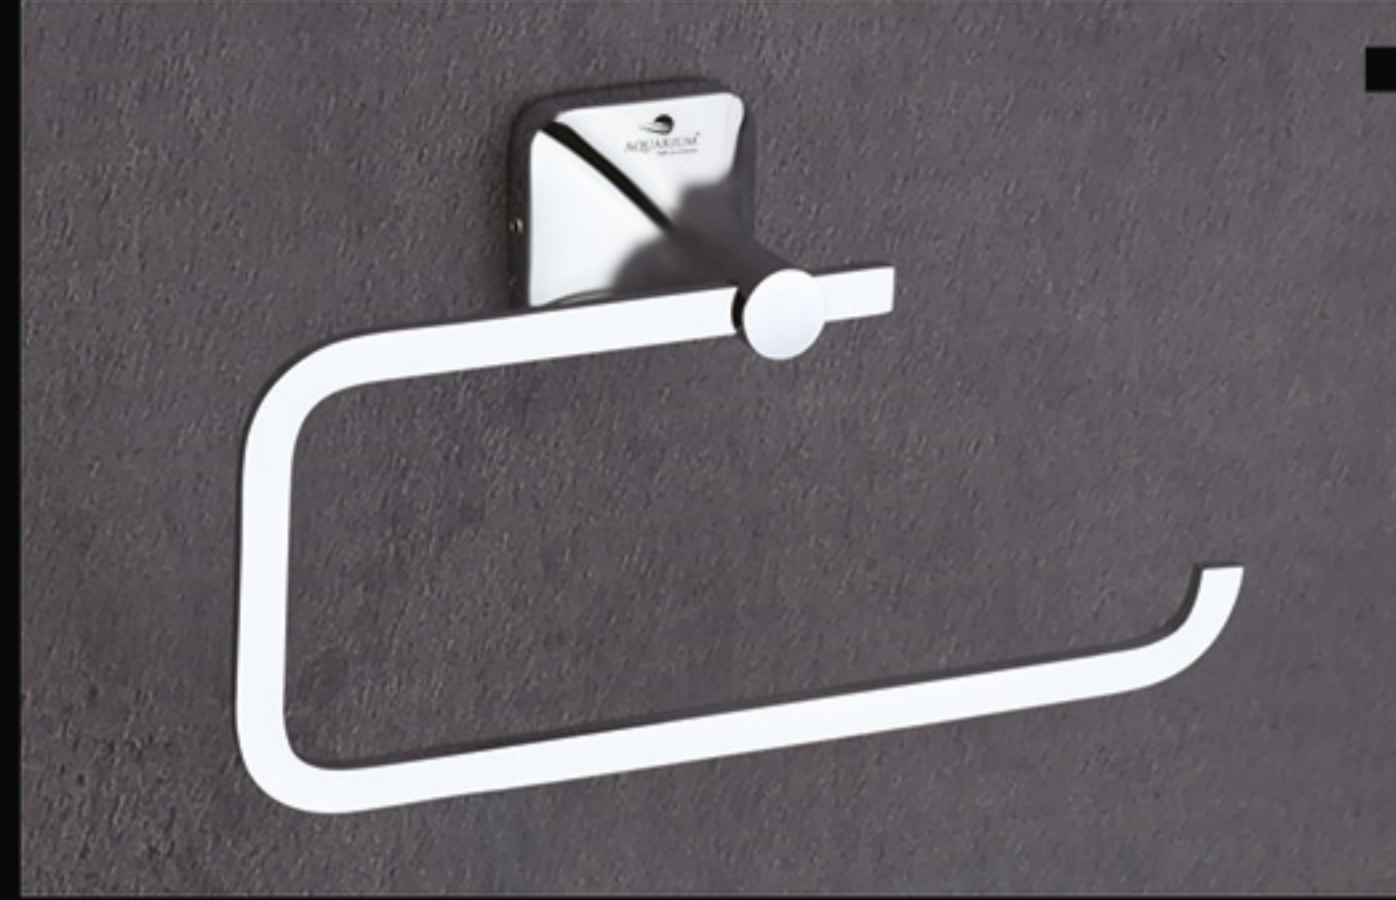

**Use Material**  
Brass and 304 stainless steel

Easy to  
CLEAN

CHROME  
FINISH

Extra  
DURABLE

10 Years  
WARRANTY\*

**ELLEN**

ELC-4504 Napkin Ring

₹ 1091