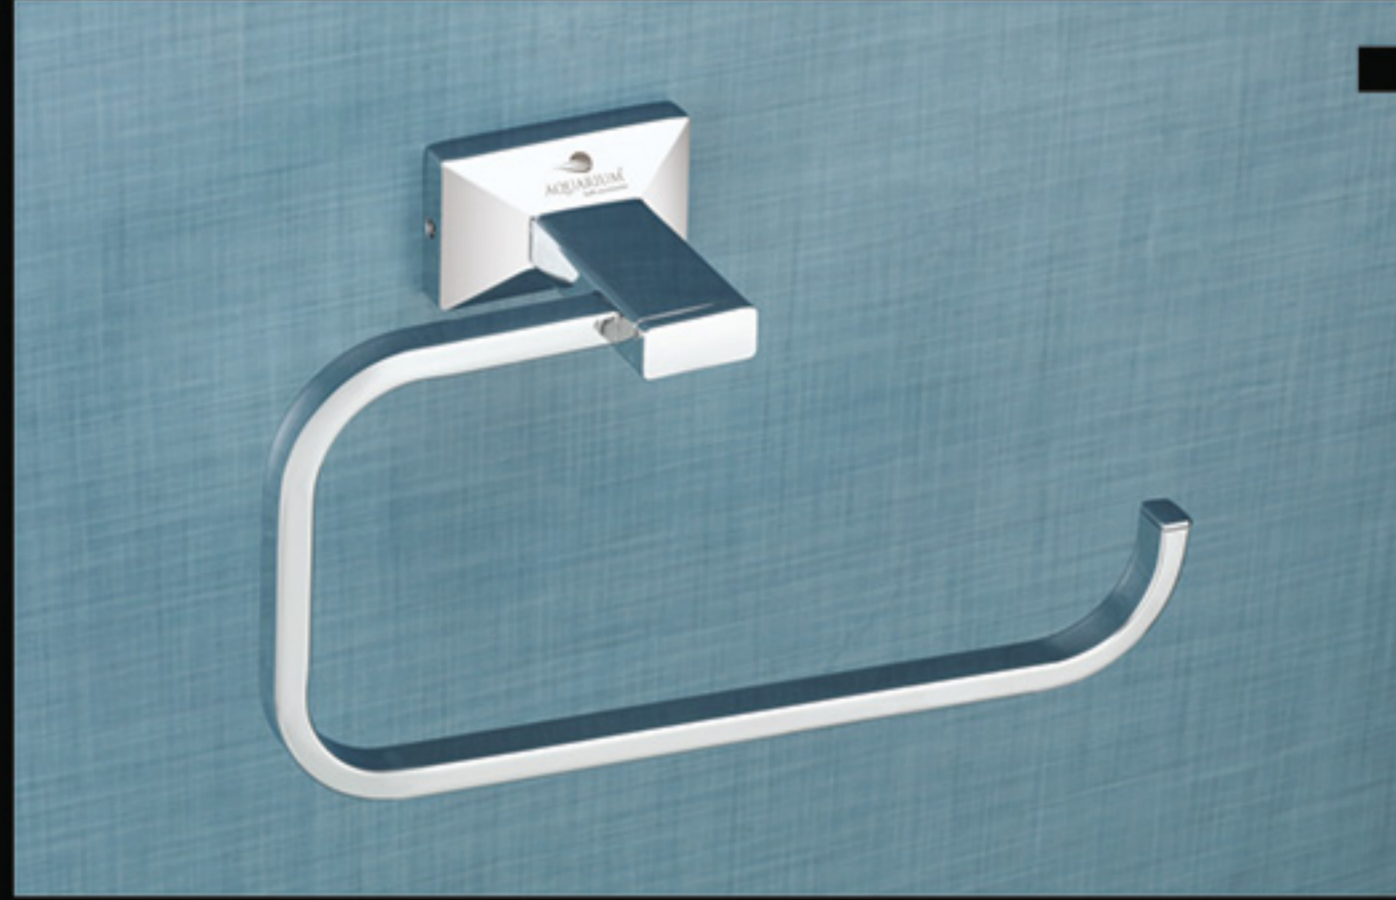

BR-1220 Napkin Ring (Square)

BR-1204 Napkin Ring

₹ 1142