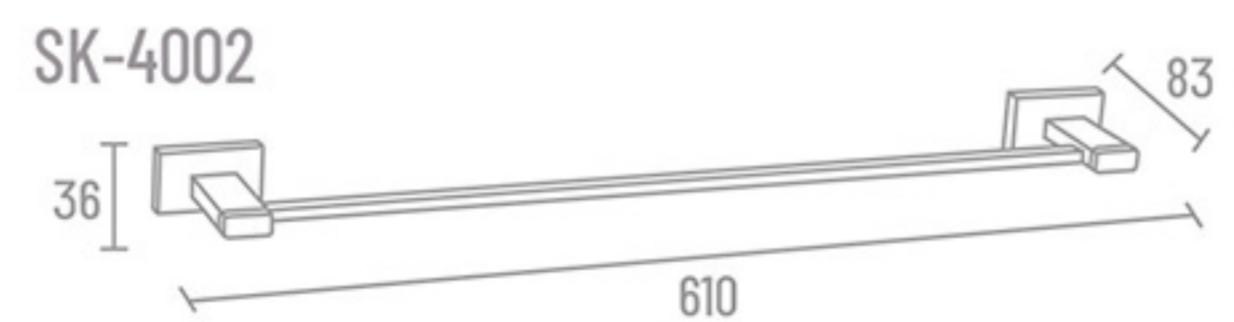

SK-4000 Set 5 Pcs.
(Towel Rod, Soap Dish, Napkin Ring, Robe Hook, Tumbler Holder)

₹ 5227

Naturally
Beautiful

Use Material
Brass and 304 stainless steel

Easy to
CLEAN

CHROME
FINISH

Extra
DURABLE

10 Years
WARRANTY*

SILK