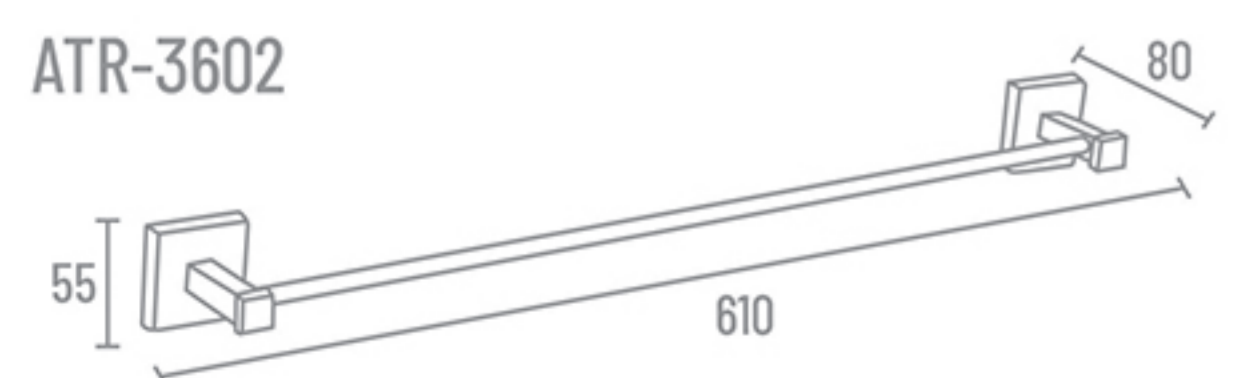

ATR-3624 24" ₹ 1913
ATR-3623 18" ₹ 1832

Towel Rod Heavy

ATR-3600 Set 5 Pcs.
(Towel Rod, Soap Dish, Napkin Ring, Robe Hook, Tumbler Holder)

₹ 5925

Fascination to
Your Space