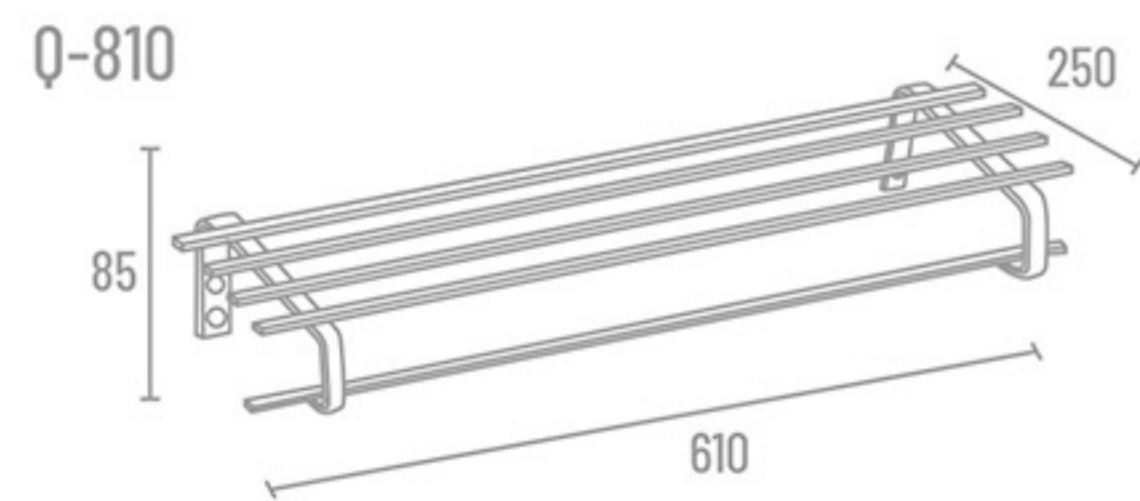

TR-9007

TR-9013

Towel Rack

Q-810 24" ₹ 4085  
Q-817 18" ₹ 3866

Towel Rod

Q-802 24" ₹ 1360  
Q-801 18" ₹ 1292

**Q-800** Set 5 Pcs.  
(Towel Rod, Soap Dish, Napkin Ring, Robe Hook, Tumbler Holder)

₹ 4661