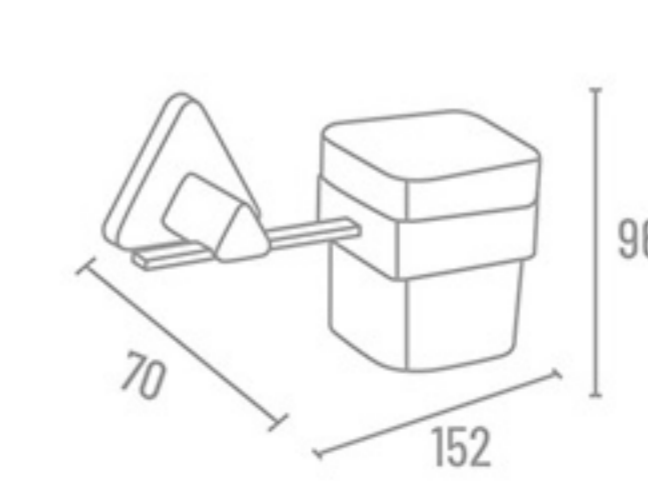

₹ 1817

₹ 1669

₹ 1680

RY-7109 With Lid ₹ 2569
RY-7108 Without Lid ₹ 1854

₹ 1186

₹ 2899

₹ 1898

₹ 2988

₹ 1663