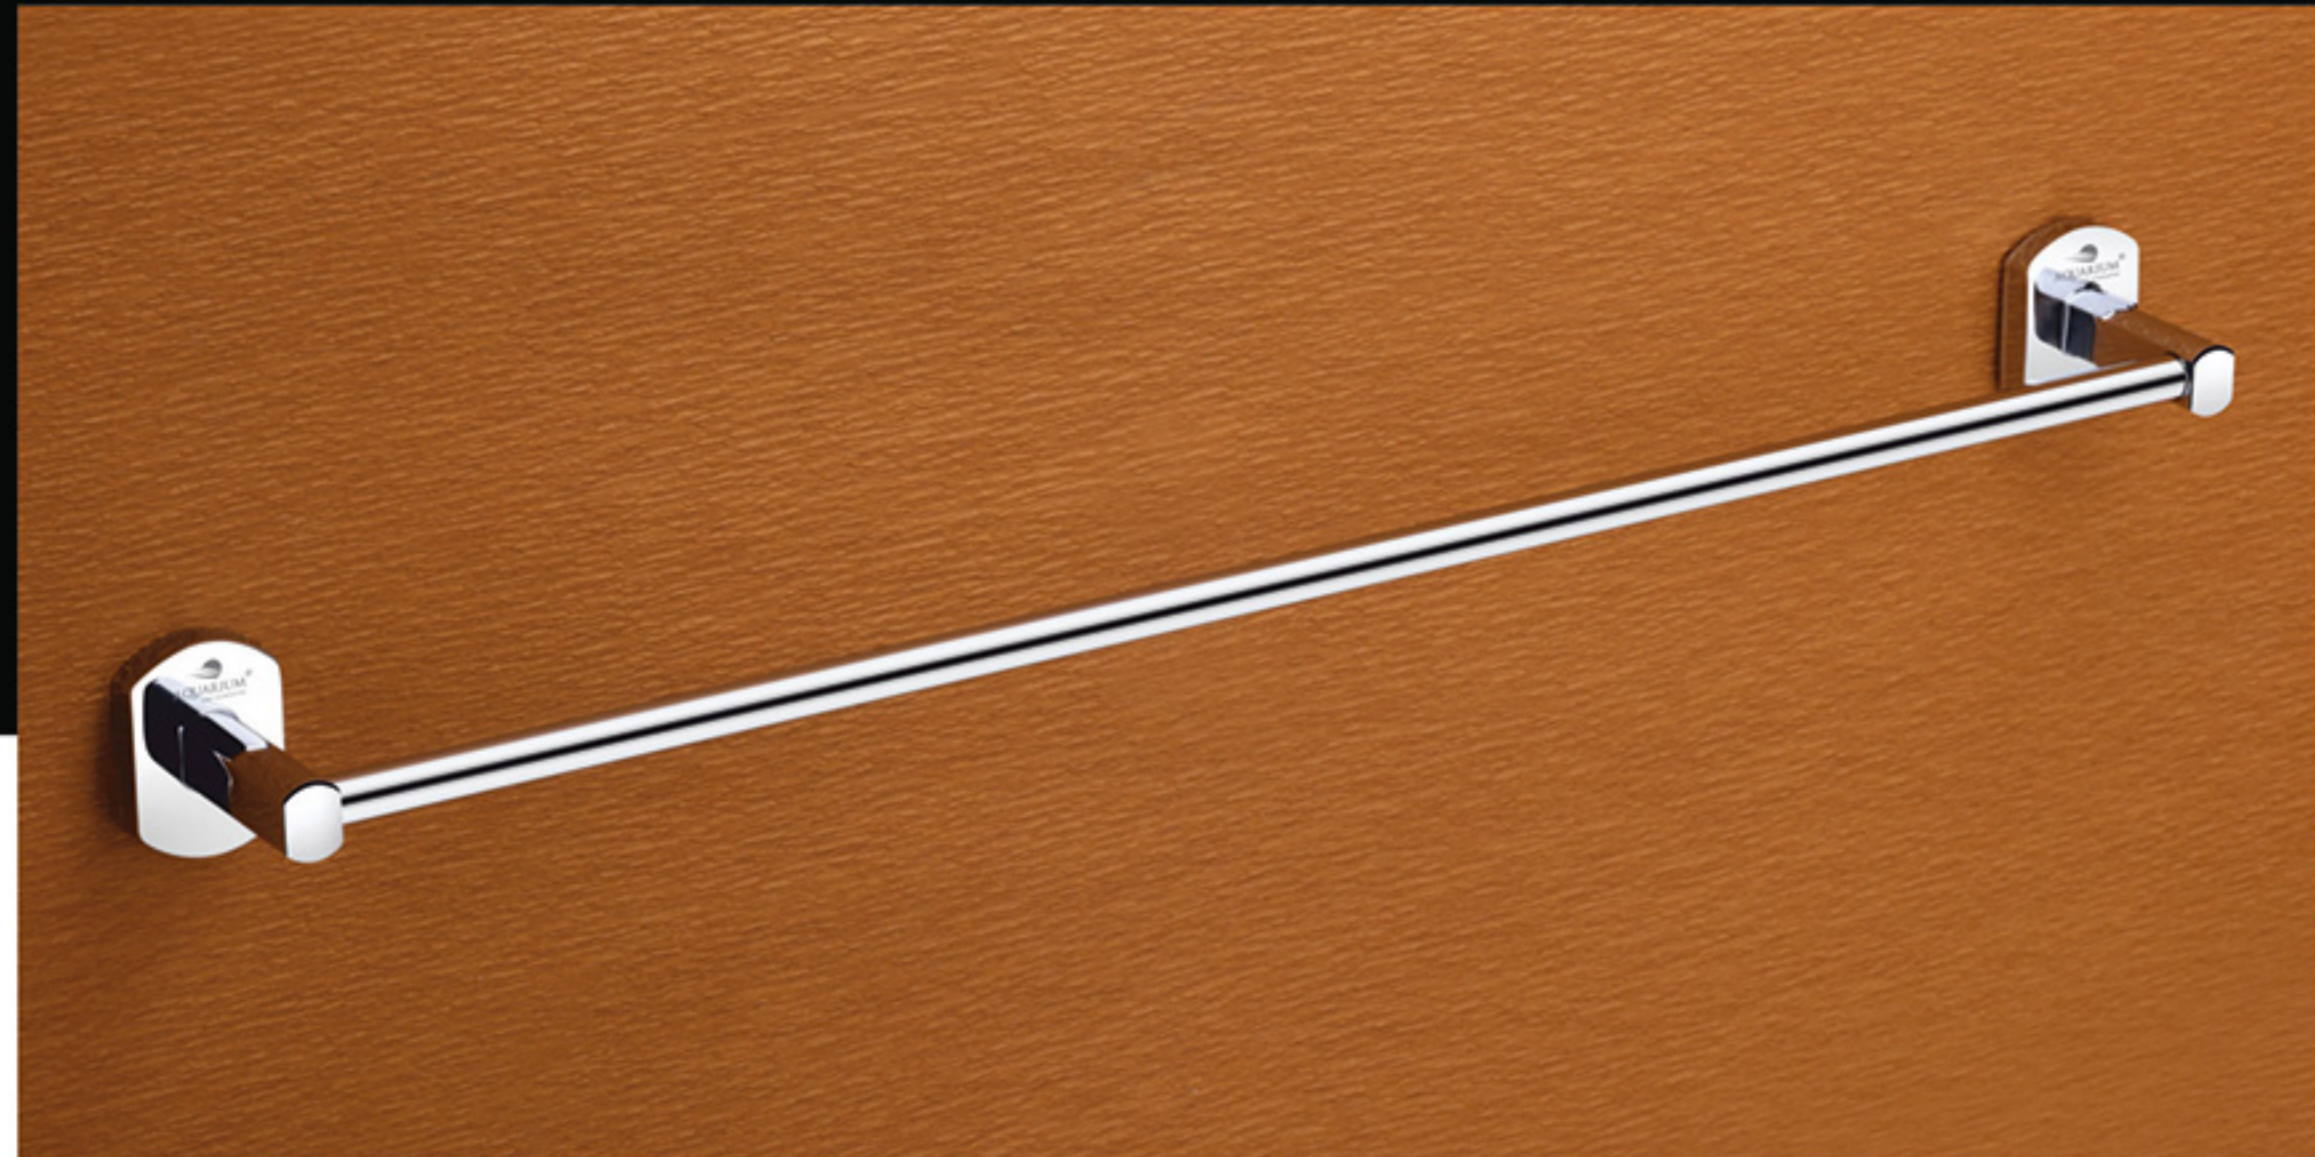

**SH-400** Set 5 Pcs.  
(Towel Rod, Soap Dish, Napkin Ring, Robe Hook, Tumbler Holder)

₹ 4325

Hexa Shapes as style  
*Feature*

**Use Material**  
304 stainless steel

Easy to  
CLEAN

CHROME  
FINISH

Extra  
DURABLE