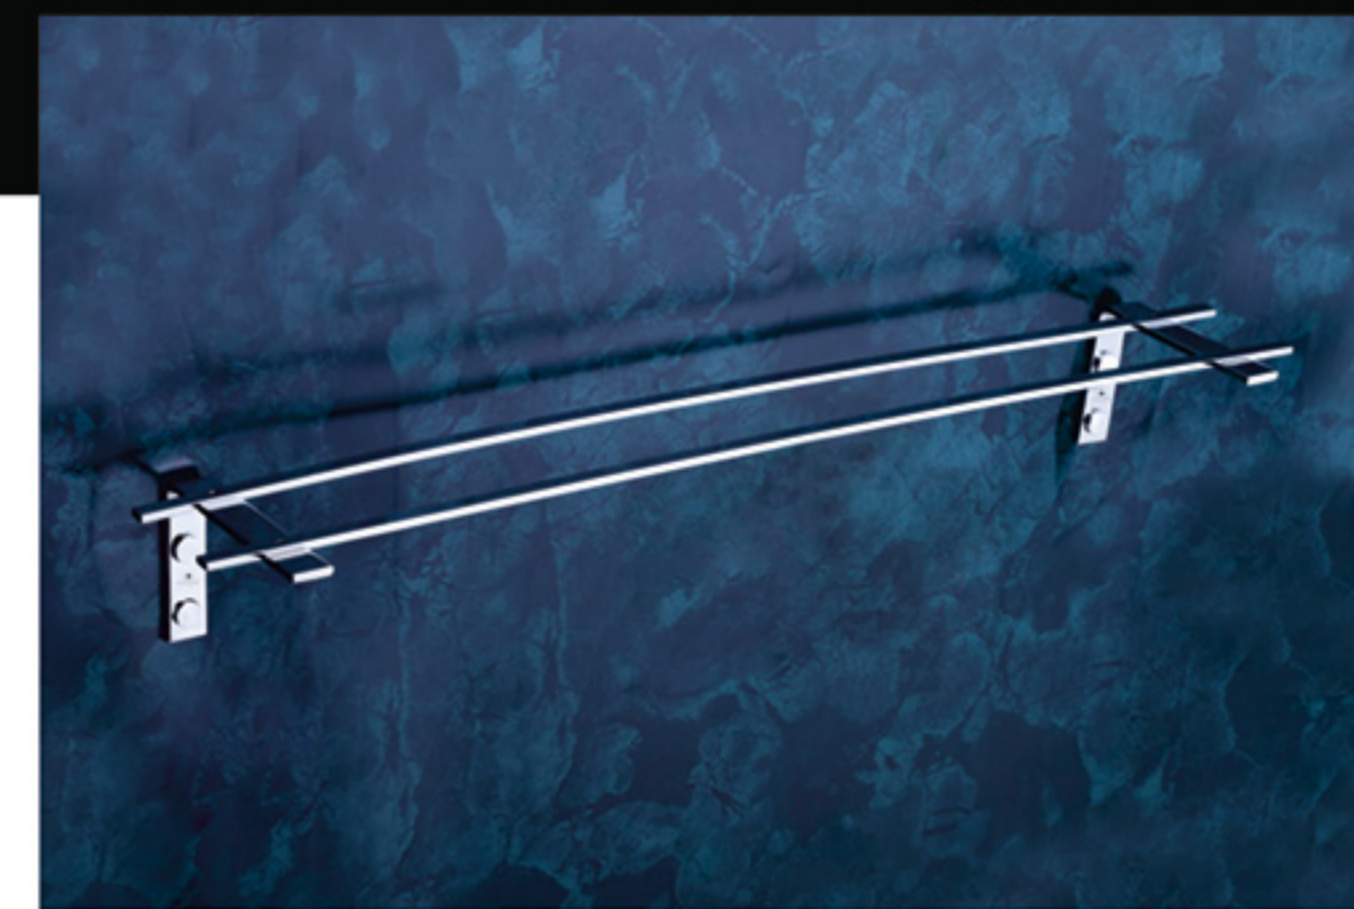

Q-809

Q-814

Q-813