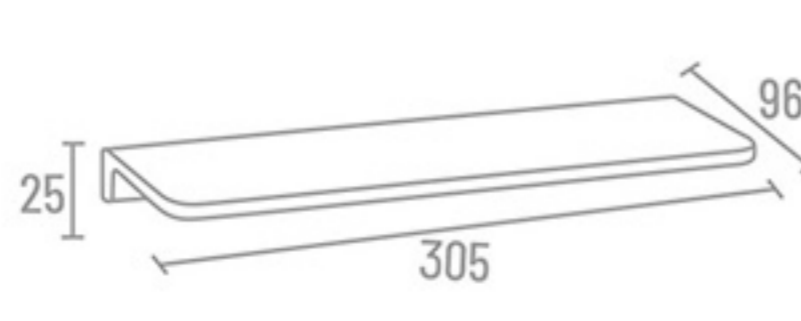

24" ₹ 9510

20" ₹ 6244

12" ₹ 7275

SL-1726

Natural,
Sustainable Luxury

Use Material
Fully Brass

Easy to
CLEAN

CHROME
FINISH

Extra
DURABLE

10 Years
WARRANTY*

SALMON