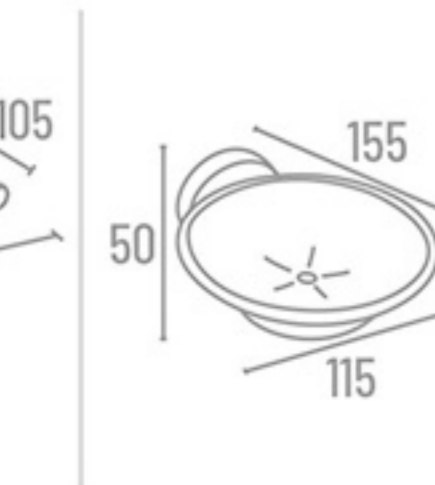

**RG-3509**

**RG-3516**

**RG-3514**

**RG-3519**

**RG-3513**

RB-3311 24" With Hook ₹ 5187  
 RB-3310 24" Without Hook ₹ 4736  
 RB-3318 18" With Hook ₹ 4734  
 RB-3317 18" Without Hook ₹ 4279

Towel Rack

Towel Rack Shelf