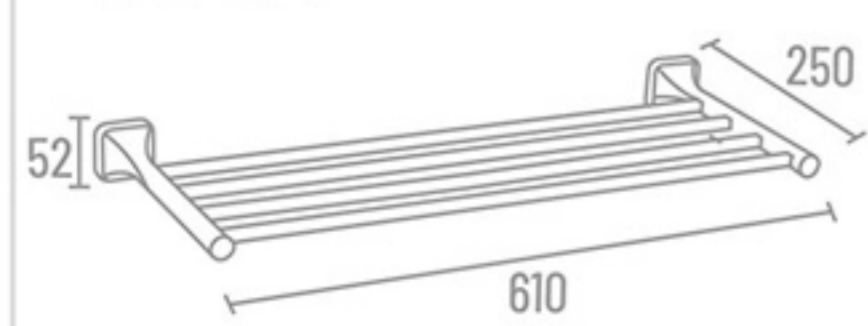

Towel Rod

ELC-4502 24" ₹ 1417  
ELC-4501 18" ₹ 1381

ELC-4510

ELC-4521

ELC-4502

**ELC-4500 Set 5 Pcs.**  
(Towel Rod, Soap Dish, Napkin Ring, Robe Hook, Tumbler Holder)

₹ 5175

Inspired by  
*Beautiful Things*