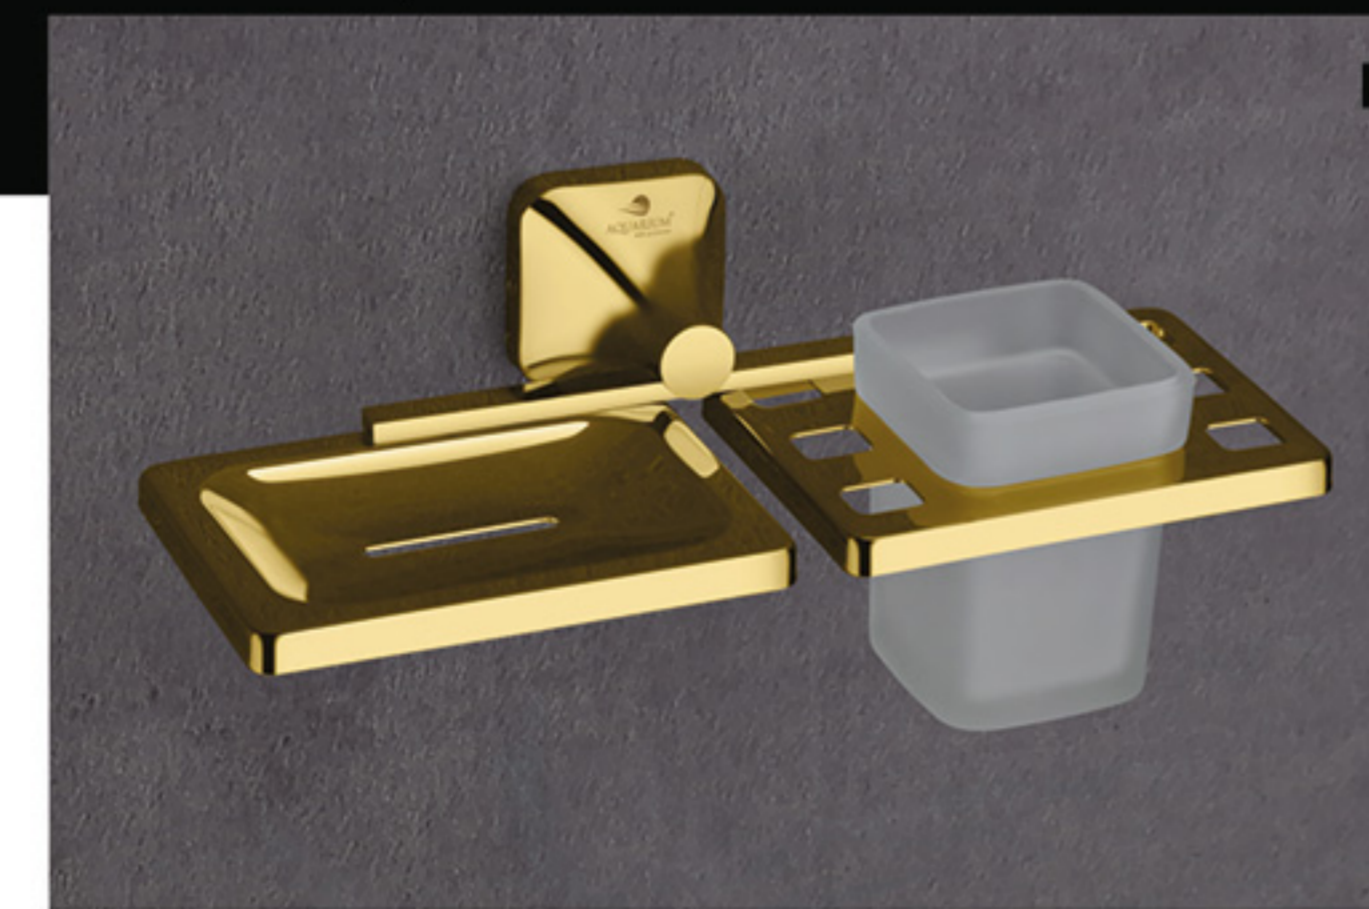

ELG-4807

ELG-4812

ELG-4813

₹ 2386