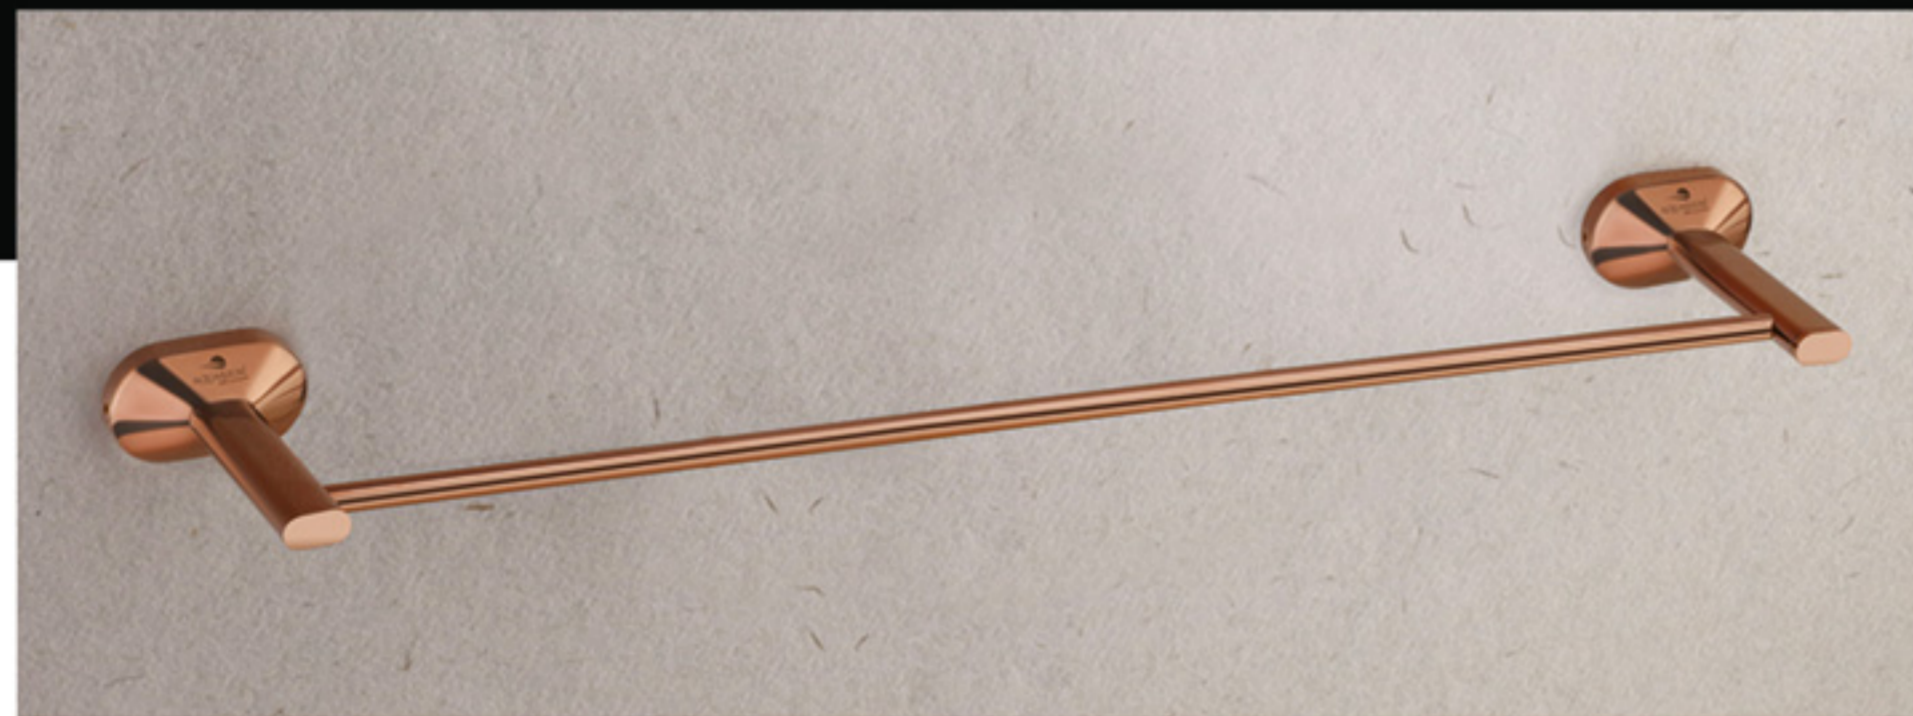

SP-2513

Towel Rack

SP-2311 24" With Hook ₹ 5981  
SP-2318 18" With Hook ₹ 5570

Double Towel Rod

SP-2314 24" ₹ 3170

Towel Rod

SP-2302 24" ₹ 1772  
SP-2301 18" ₹ 1703

SP-2300 Set 5 Pcs.  
(Towel Rod, Soap Dish, Napkin Ring, Robe Hook, Tumbler Holder)

₹ 6739

authentic miniature  
*craftsmanship*

**Use Material**  
Brass and 304 stainless steel

Easy to  
CLEAN

PVD  
FINISH

Extra  
DURABLE

10 Years  
WARRANTY\*

**SPOT** (ROSE GOLD - PVD)