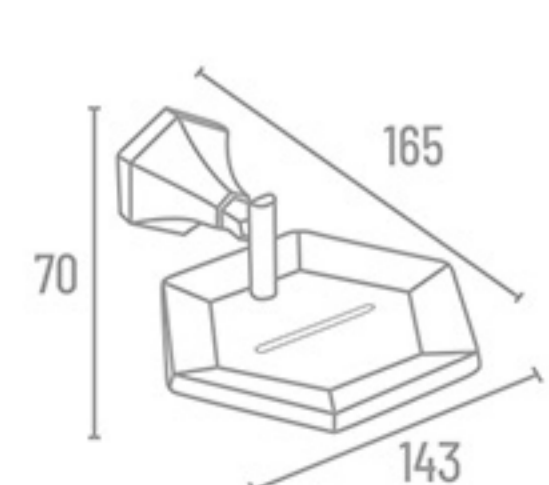

₹ 1384

₹ 1871

₹ 1354

T-3209 With Lid ₹ 2485
T-3208 Without Lid ₹ 1771

₹ 1015

₹ 1812

₹ 3545

₹ 3649

₹ 1989

₹ 1354