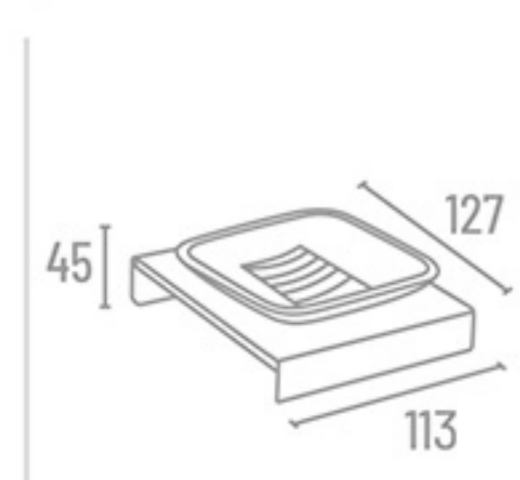

**AQ-2067 Liquid Soap Dispenser** ₹ 1120

**AQ-2069 Shelf With Soap Dish** 5" x 15" ₹ 1447

**AQ-2065 Tumbler Holder** ₹ 875

**AQ-2073 Shelf With Liquid Dispenser** 5" x 15" ₹ 1620

AQ-2066

AQ-2063

AQ-2064

AQ-2065