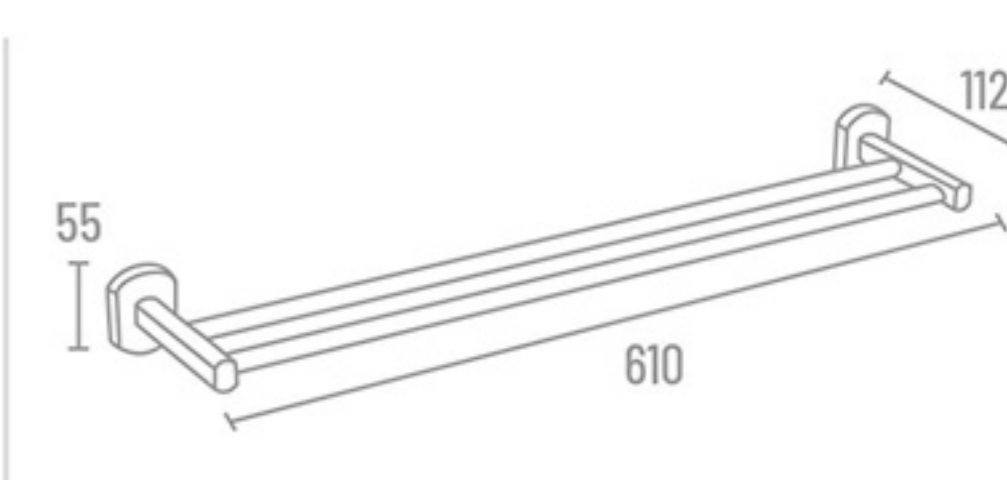

SH-412

SH-409

SH-406

SH-414

SH-413

Towel Rack

LR-2711 24" With Hook ₹ 3219

Towel Rod