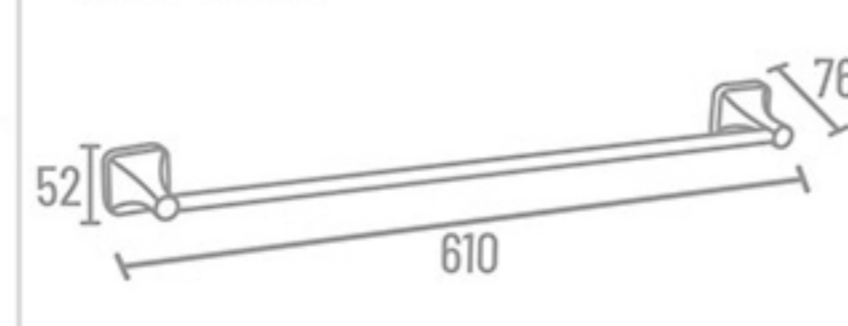

ELR-4600 Set 5 Pcs.
(Towel Rod, Soap Dish, Napkin Ring, Robe Hook, Tumbler Holder)

₹ 7019

The Class - Apart Style Amplifies The
Aura of Spaces