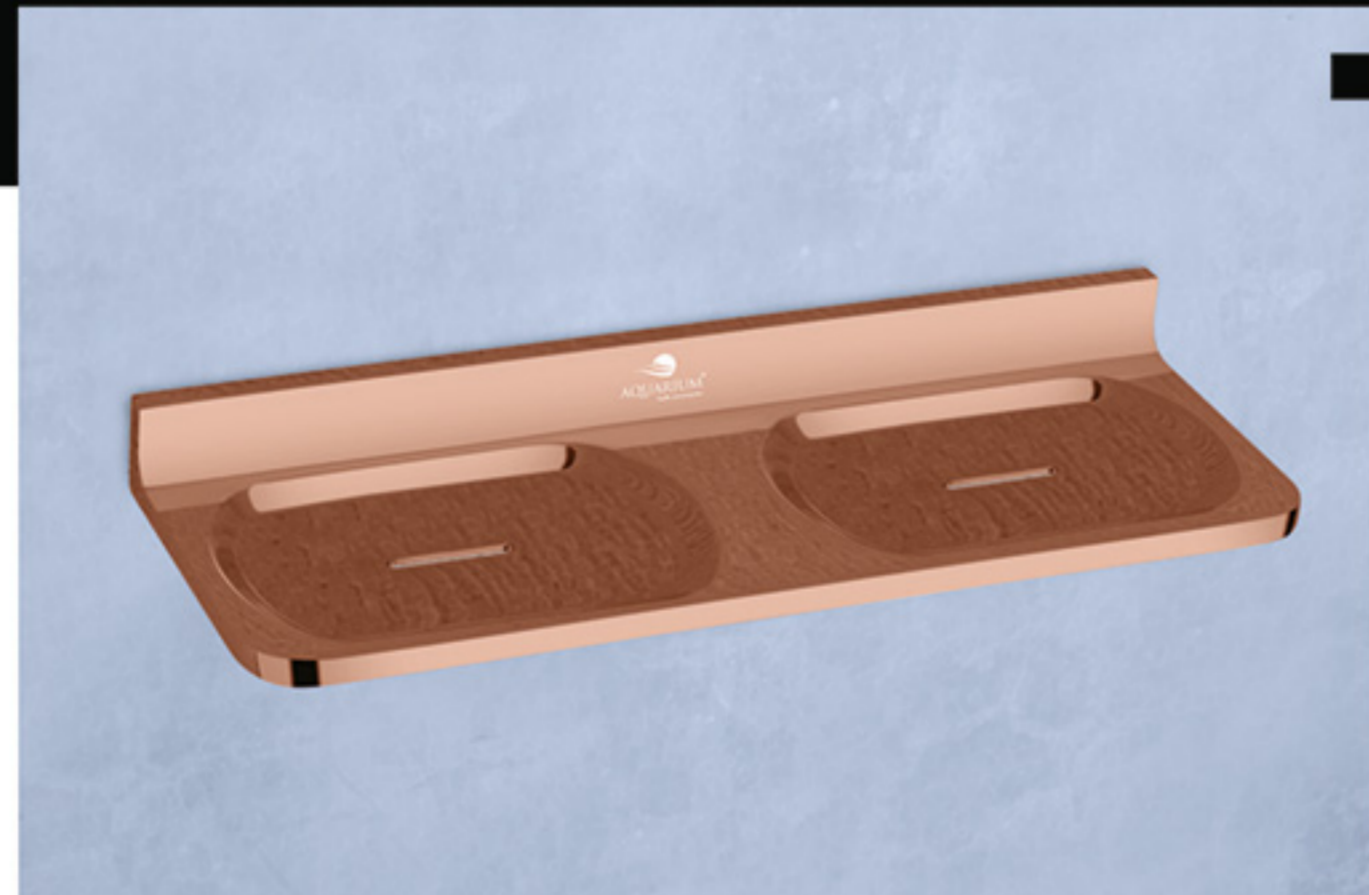

SL-1828 Double Paper Holder with Shelf ₹ 8267

SL-1809 Paper Holder with Shelf ₹ 5255

SL-1807 Tumbler Holder ₹ 2835

SL-1812 Double Soap Dish ₹ 6527

SL-1827 Soap Dish with Shelf ₹ 8522

SL-1814 Napkin Ring with Tumbler Holder With Liquid Holder ₹ 9773