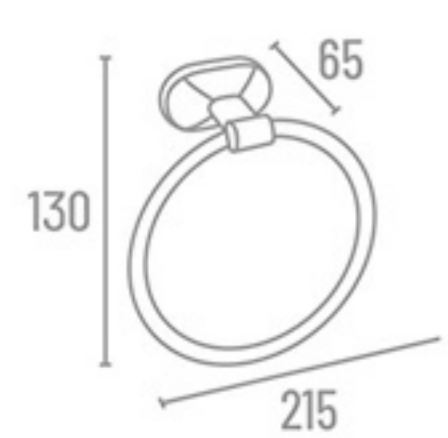

SP-2507 Tumbler Holder

₹ 1477

SP-2512 Double Soap Dish

₹ 2376

SP-2519 Soap Dish (Glass)

₹ 1344

SP-2504

SP-2503