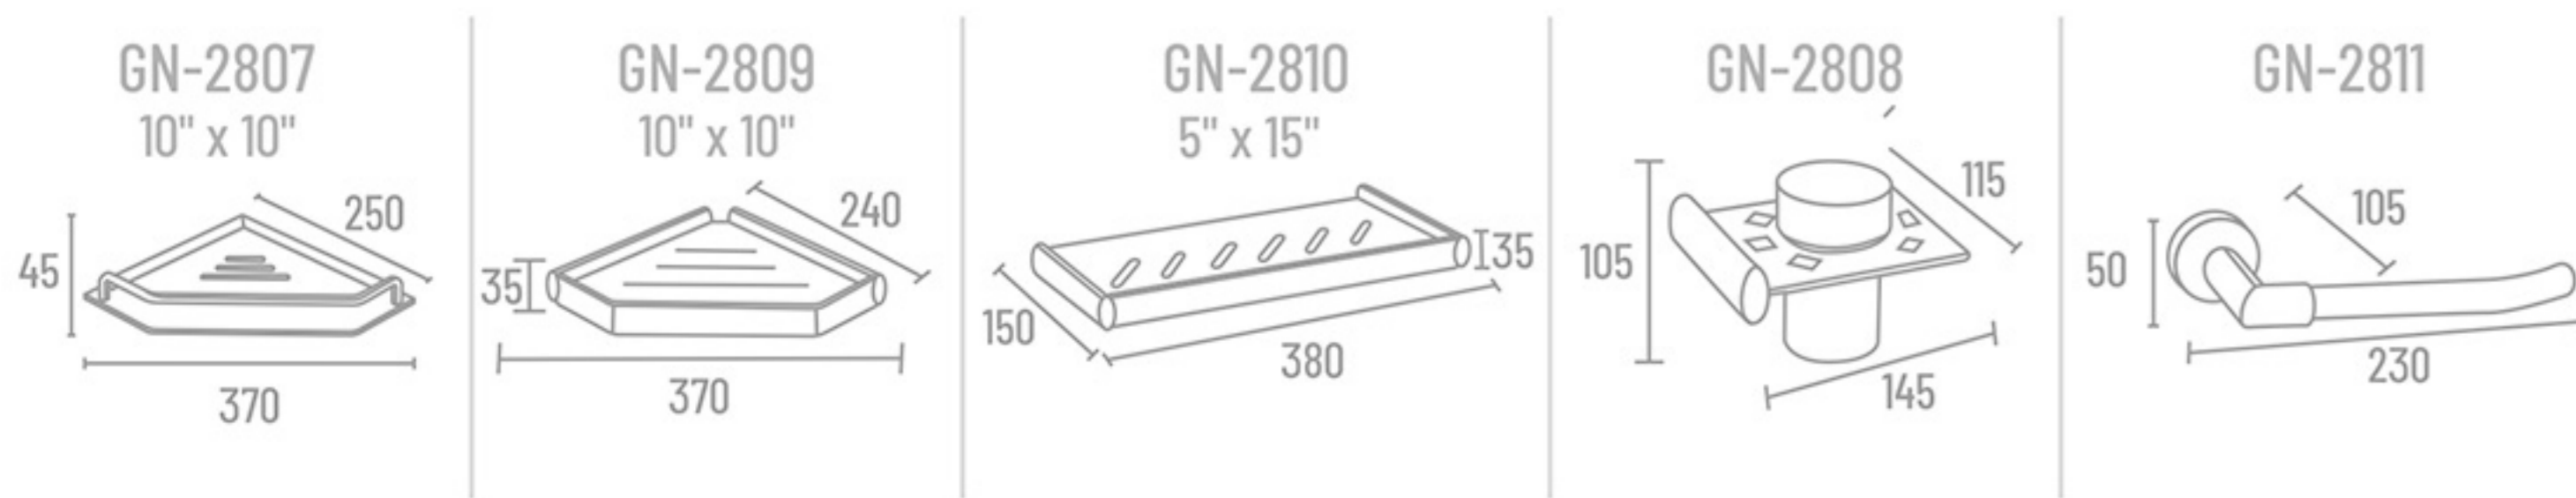

AQ-2054 Red Series Soap Dish ₹ 333

AQ-2057 Orange Series Soap Dish ₹ 333

₹ 341