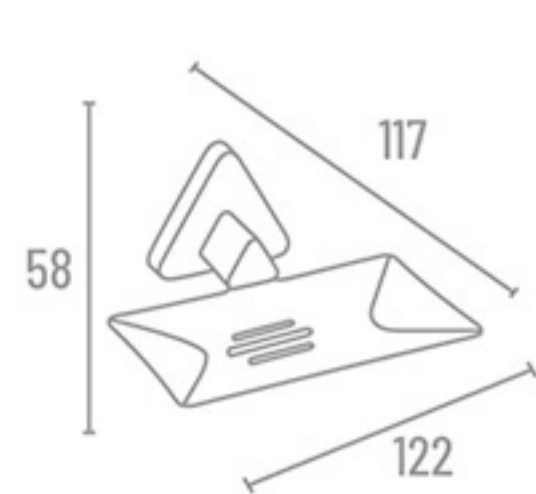

₹ 1817

₹ 1669

₹ 1680

RY-7109 With Lid ₹ 2569
RY-7108 Without Lid ₹ 1854

₹ 1186

₹ 2899

₹ 1898

₹ 2988

₹ 1663