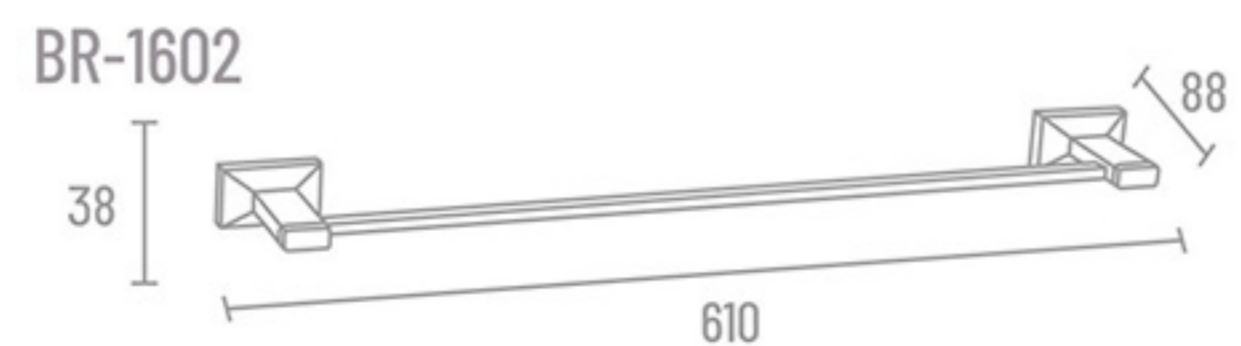

**BR-1513**

Towel Rack  
BR-1610 24" ₹ 6883  
BR-1617 18" ₹ 6445

Towel Rack Shelf  
BR-1621 24" ₹ 5785  
BR-1622 18" ₹ 5364

Double Towel Rod  
BR-1614 24" ₹ 3000

Towel Rod  
BR-1602 24" ₹ 2261  
BR-1601 18" ₹ 2190