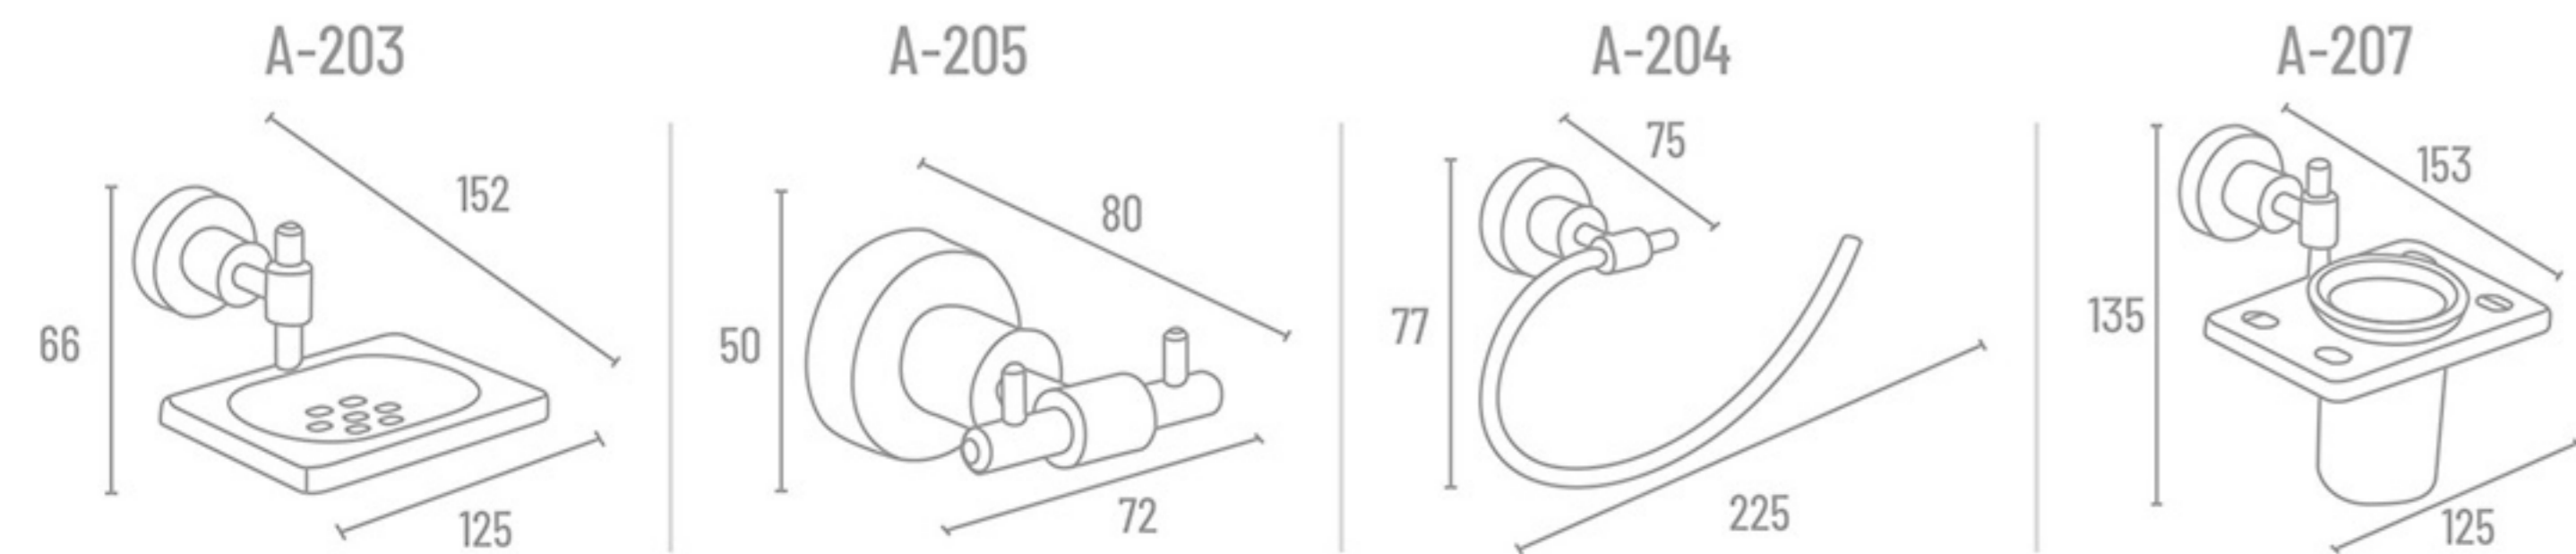

ANGEL

A-209 With Lid ₹ 1171
A-208 Without Lid ₹ 936

₹ 845

₹ 812

₹ 1336

₹ 627

₹ 922

₹ 1590

A-213 Soap Dish With Tumbler Holder

₹ 1649