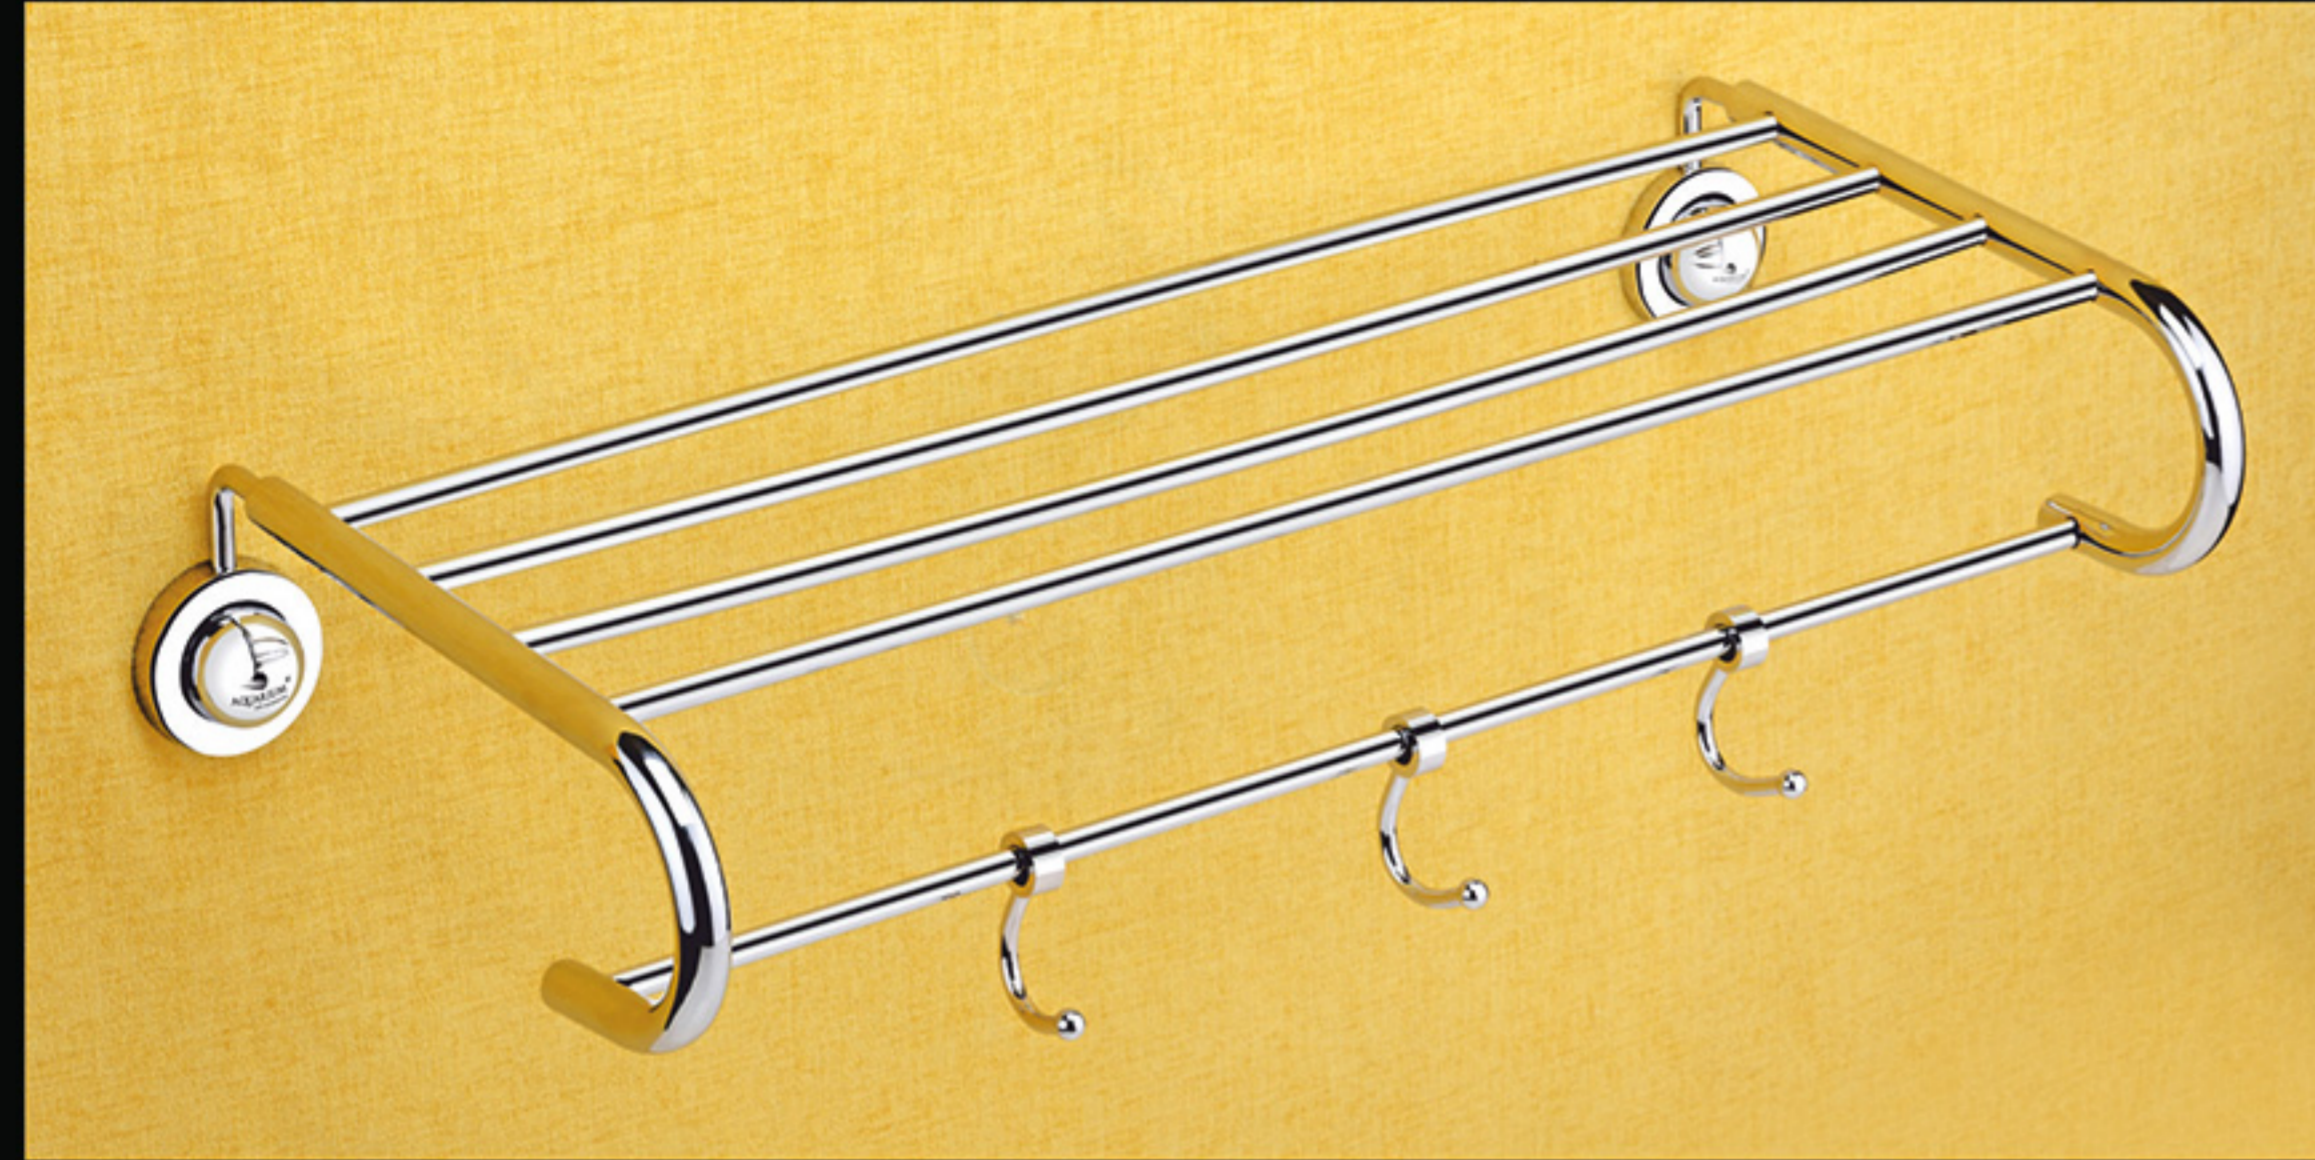

**S-114**

**S-113**

Towel Rack

OS-911 24" With Hook ₹ 3378  
OS-918 18" With Hook ₹ 3270

Towel Rod

OS-902 24" ₹ 1084  
OS-901 18" ₹ 1046

OS-900 Set 5 Pcs.  
(Towel Rod, Soap Dish, Napkin Ring, Robe Hook, Tumbler Holder)