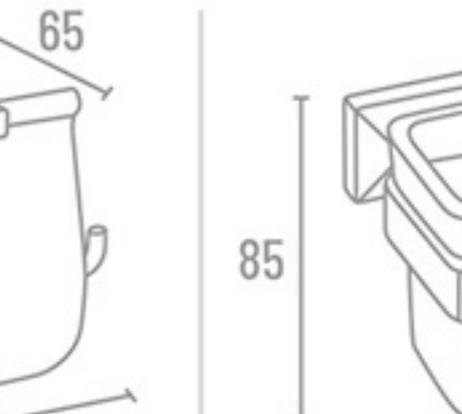

₹ 1142

₹ 997

₹ 1980

BR-1209 With Lid ₹ 1433
BR-1208 Without Lid ₹ 1198

₹ 1088

₹ 680

₹ 1187

₹ 1190

₹ 1550

₹ 1187