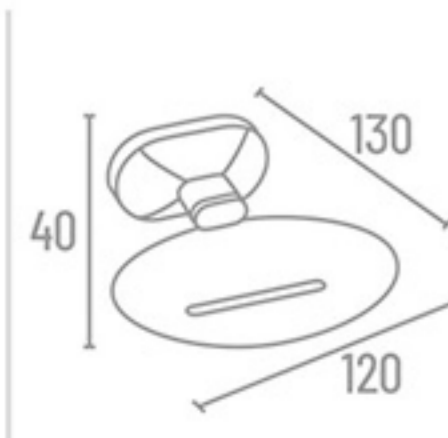

₹ 756

₹ 814

₹ 1552

SP-2209 With Lid ₹ 1242
SP-2208 Without Lid ₹ 997

₹ 944

₹ 523

₹ 1006

₹ 936

₹ 1411

₹ 1006