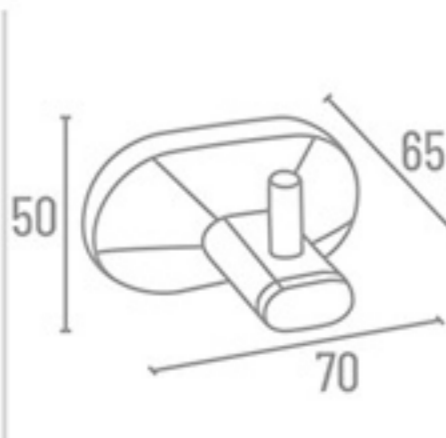

Towel Rack Shelf SK-4321 24" ₹ 5595
SK-4322 18" ₹ 5172