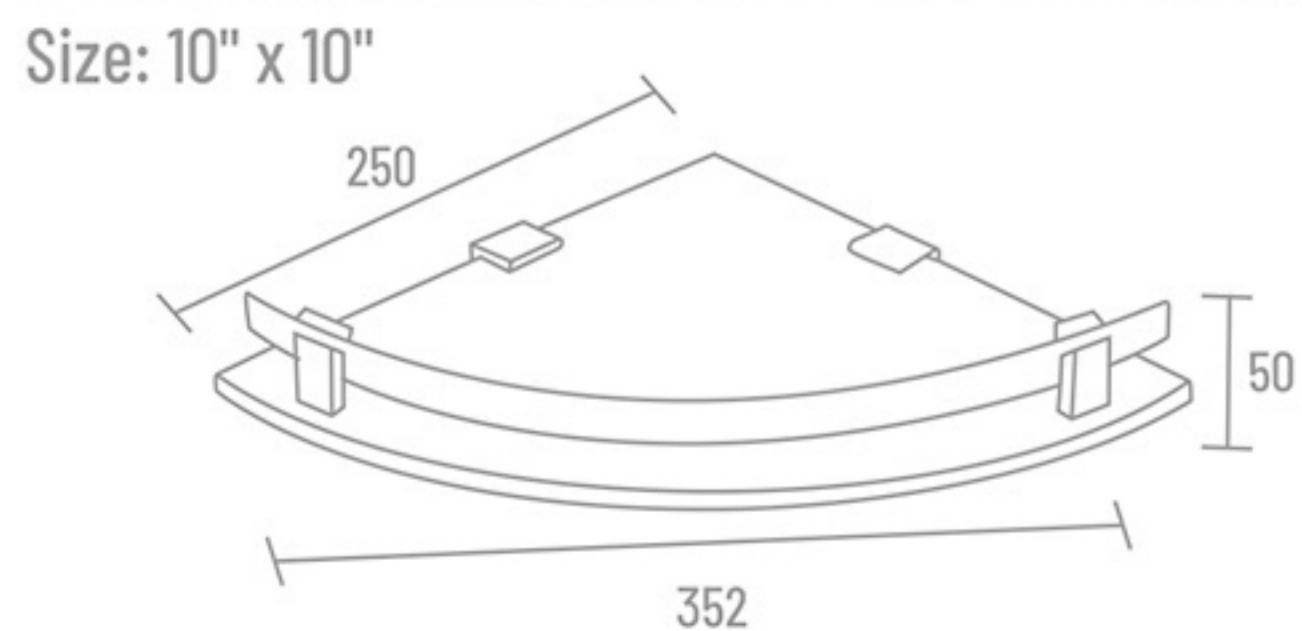

PO-2615 Glass Shelf (Gold - PVD) (8mm Toughened Glass) 6" x 12" ₹ 2761 6" x 15" ₹ 2869 6" x 18" ₹ 2954