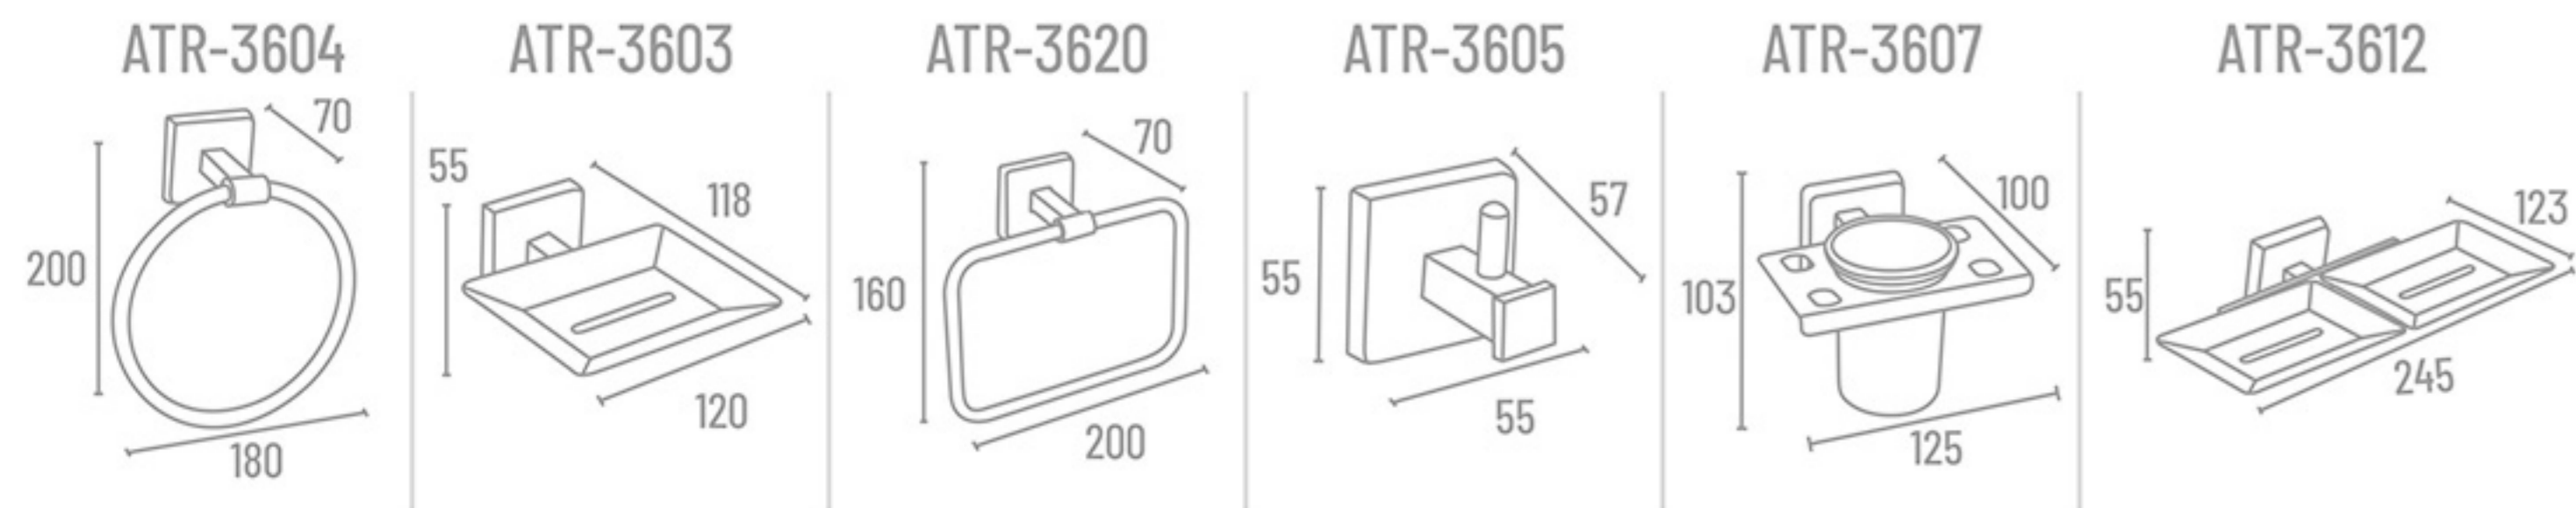

₹ 2194

ATB-3711 24" With Hook ₹ 5387  
 ATB-3710 24" Without Hook ₹ 4934  
 ATB-3718 18" With Hook ₹ 5030  
 ATB-3717 18" Without Hook ₹ 4577

Towel Rack

Towel Rack Shelf ATB-3721 24" ₹ 4077

ATB-3702 24" ₹ 1778  
 ATB-3701 18" ₹ 1663