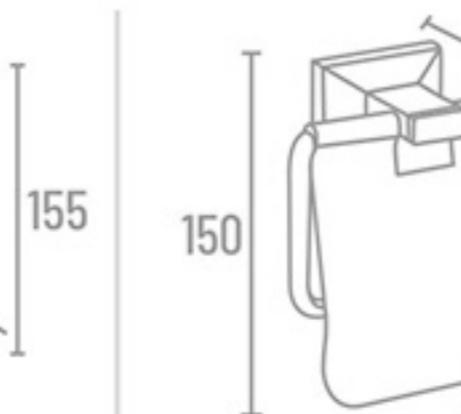

₹ 1142

₹ 997

₹ 1980

BR-1209 With Lid ₹ 1433
BR-1208 Without Lid ₹ 1198

₹ 1088

₹ 680

₹ 1187

₹ 1190

₹ 1550

₹ 1187