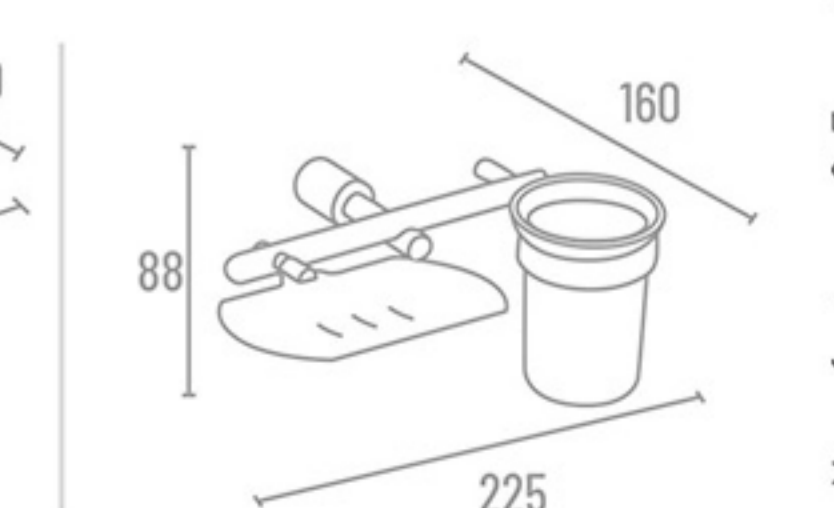

**S-114**

**S-113**

Towel Rack

OS-911 24" With Hook ₹ 3378  
OS-918 18" With Hook ₹ 3270

Towel Rod

OS-902 24" ₹ 1084  
OS-901 18" ₹ 1046

OS-900 Set 5 Pcs.  
(Towel Rod, Soap Dish, Napkin Ring, Robe Hook, Tumbler Holder)