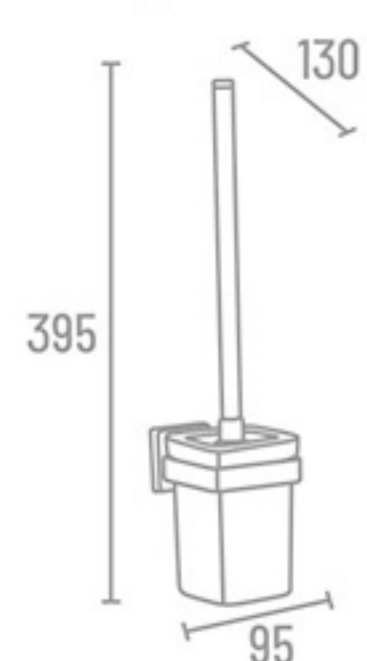

OTHER PRODUCTS

AQ-2125