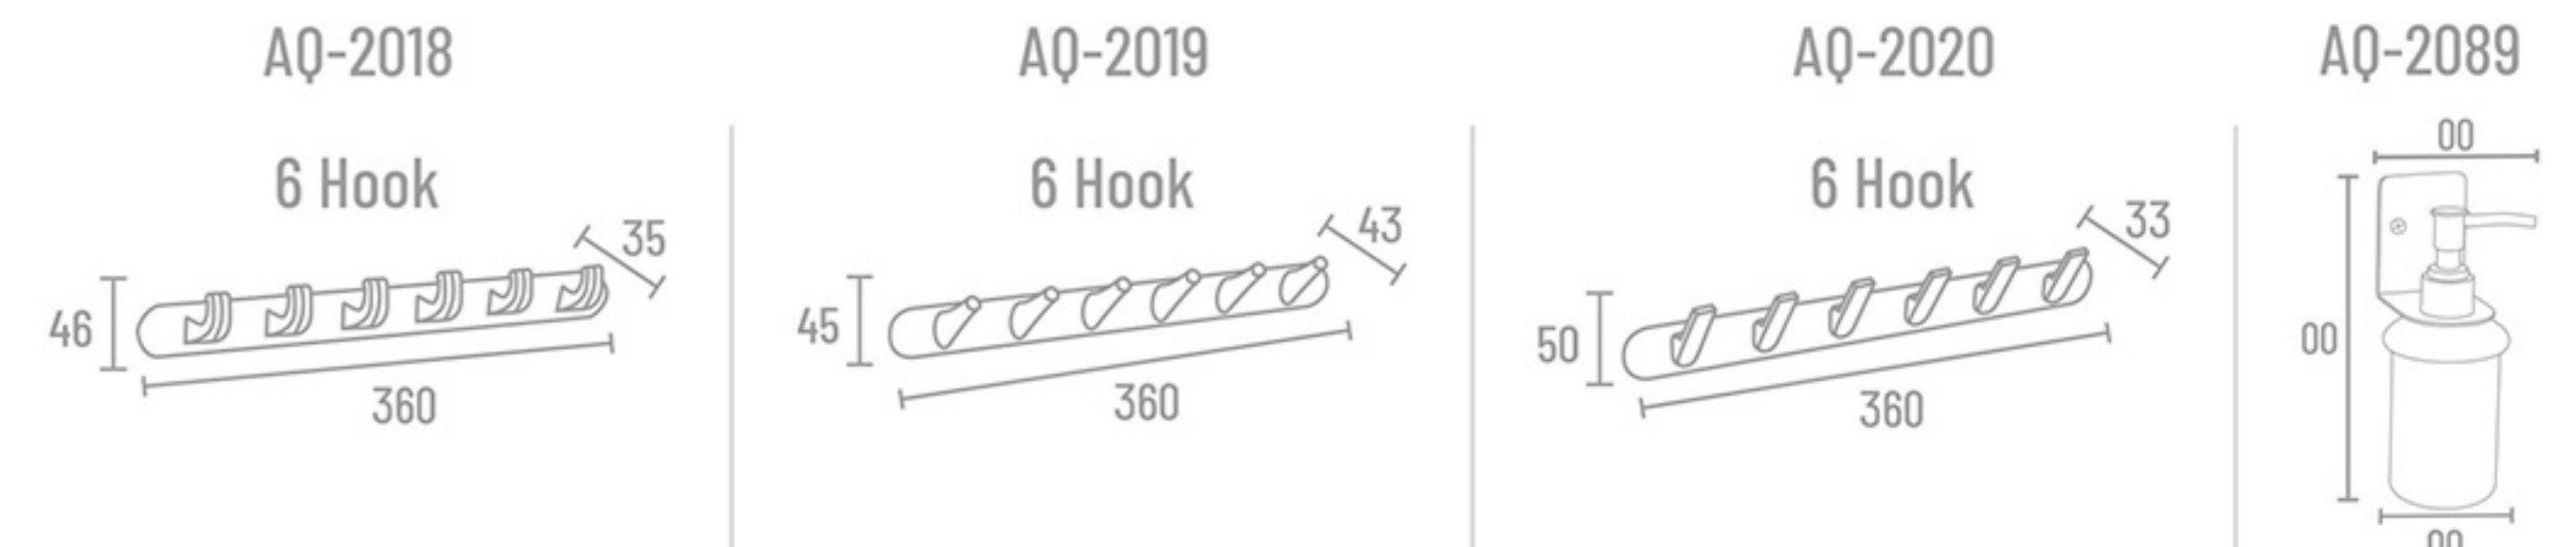

AQ-2089 Liquid Soap Dispenser with Stand ₹ 645