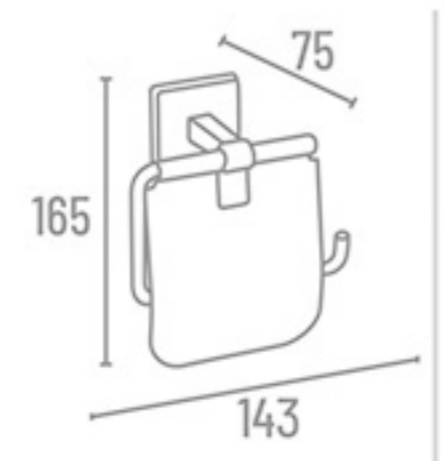

₹ 718

₹ 665

₹ 1088

AT-1109 With Lid ₹ 1188
AT-1108 Without Lid ₹ 951

₹ 953

₹ 435

₹ 839

AT-1114 24" ₹ 1535
AT-1115 18" ₹ 1497

₹ 696

₹ 1365

₹ 839

₹ 1466