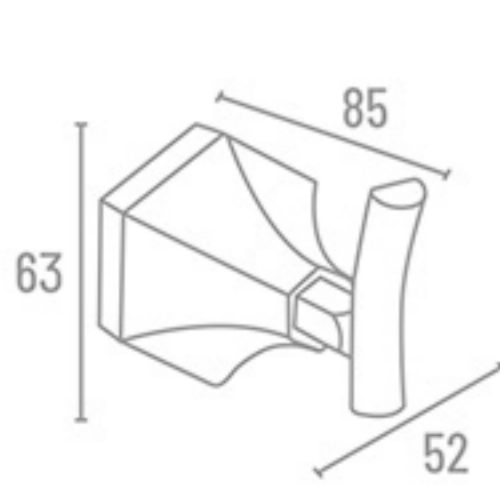

₹ 1384

₹ 1871

₹ 1354

T-3209 With Lid ₹ 2485
T-3208 Without Lid ₹ 1771

₹ 1015

₹ 1812

₹ 3545

₹ 3649

₹ 1989

₹ 1354