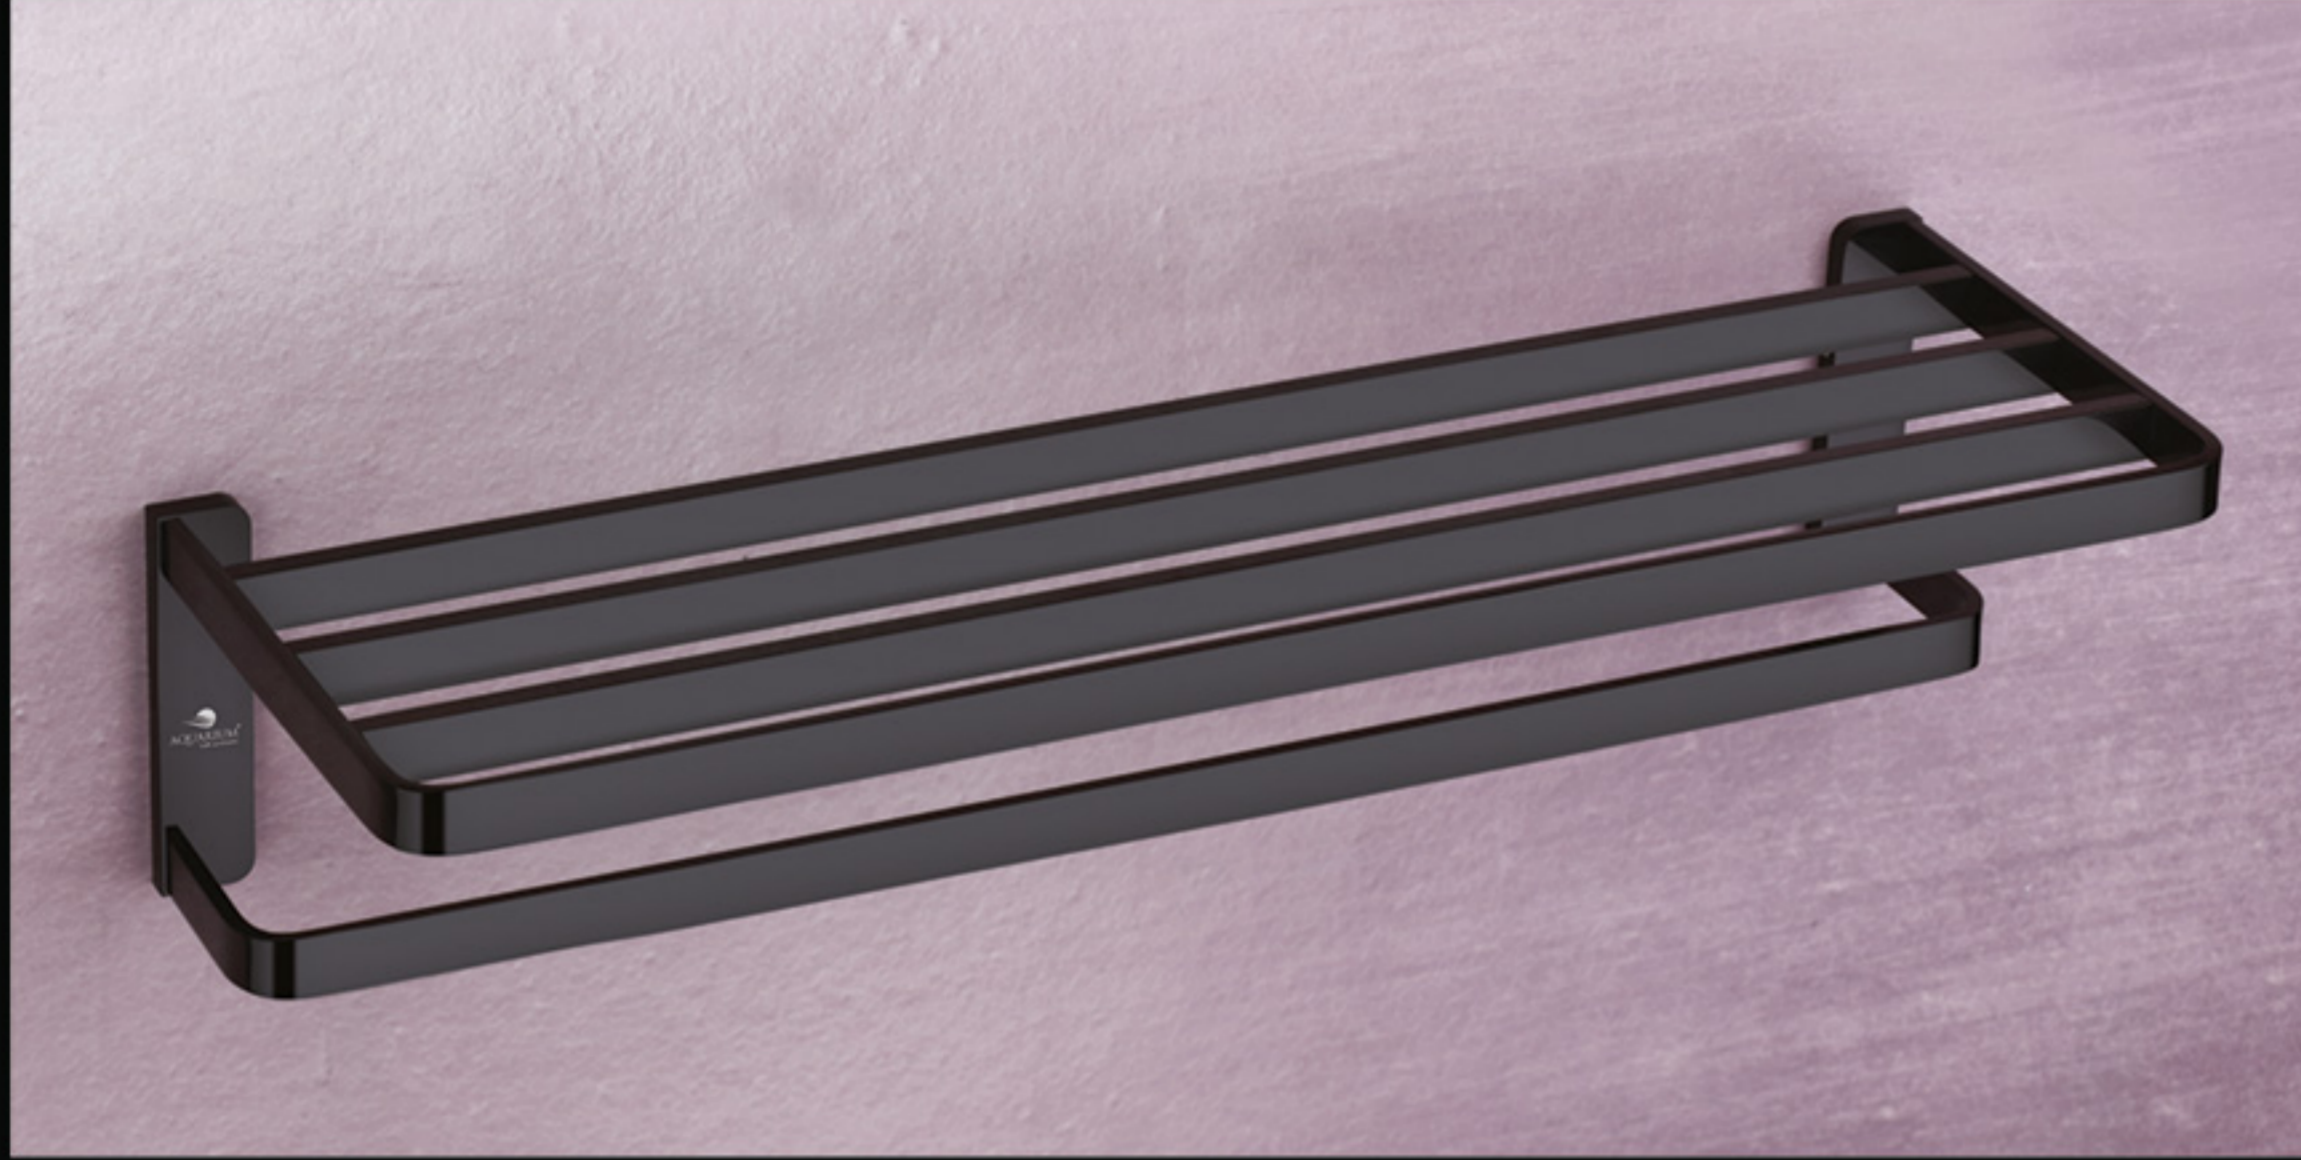

Towel Rack

CVB-5310 24" ₹ 14645

Towel Rod

CVB-5302 24" ₹ 6982

CVB-5310

CVB-5302

Experience an elite  
*range of excellence*

Use Material  
Fully Brass