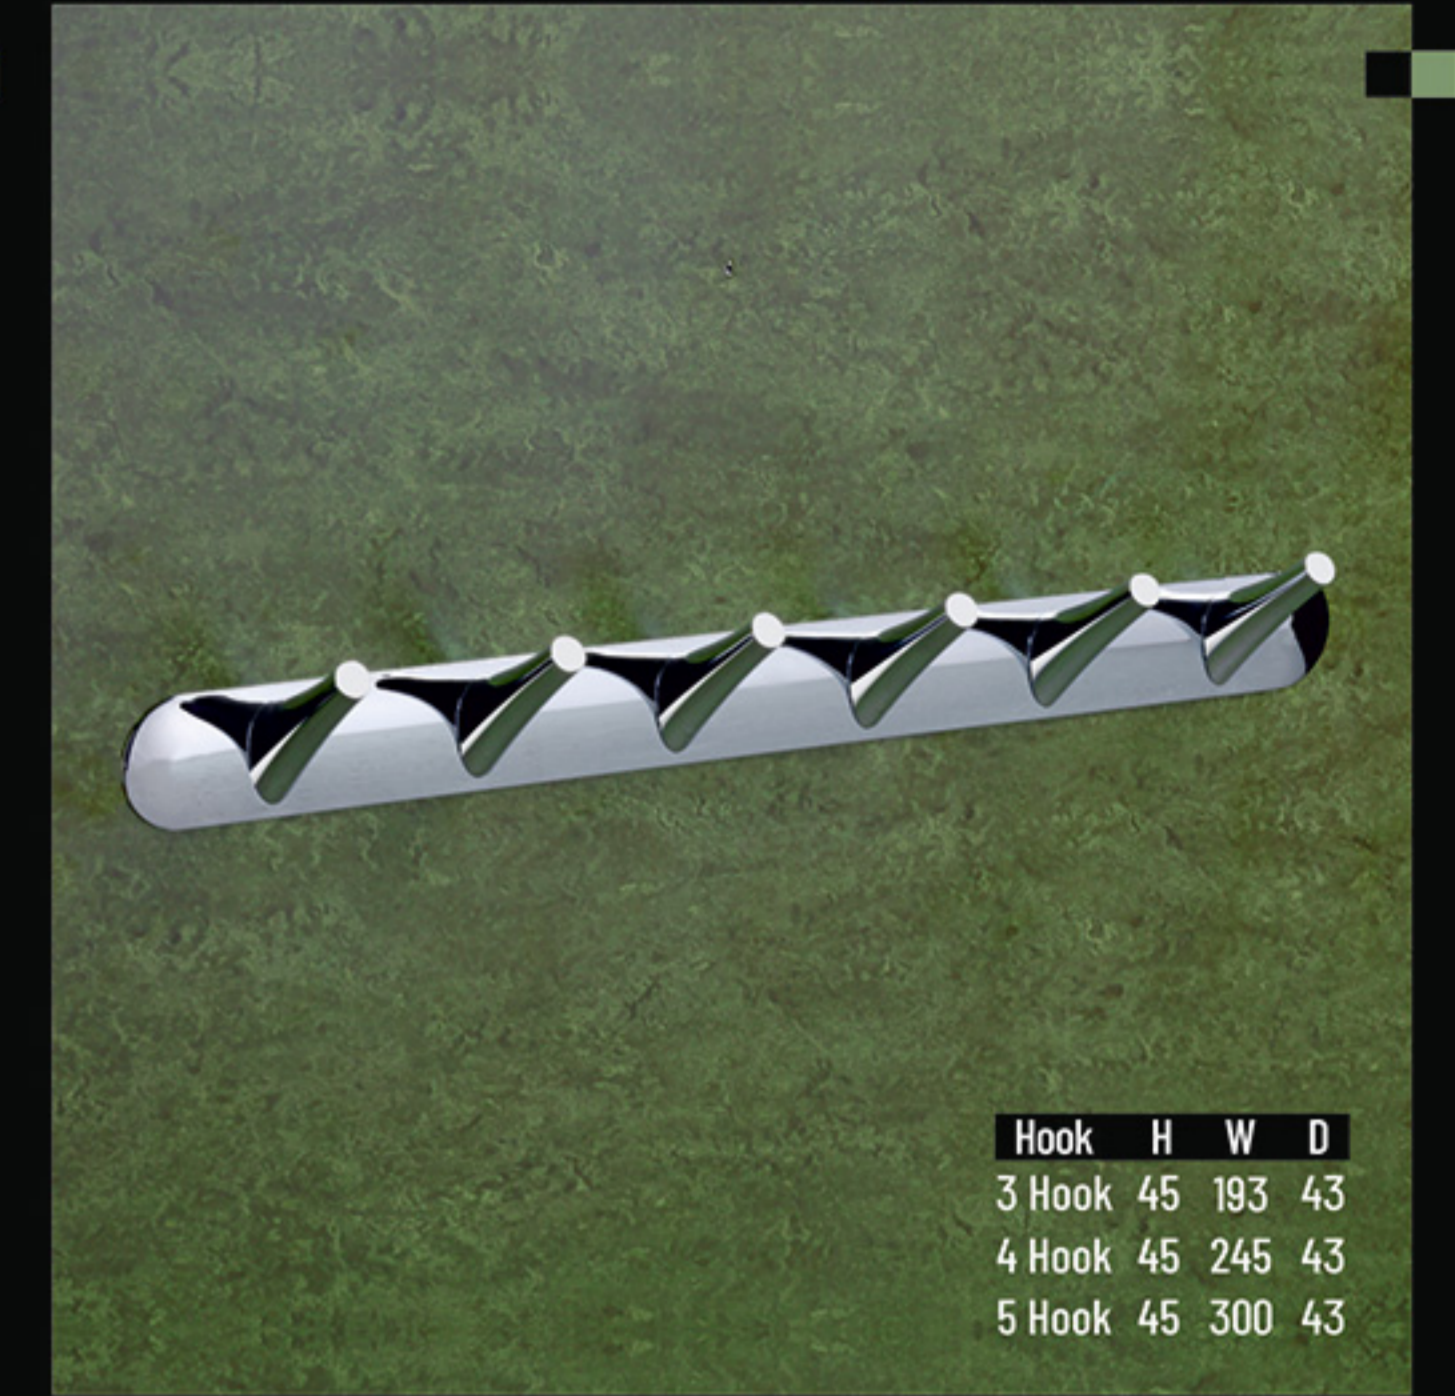

**AQ-2019** Neon Series Hook (SS with Zinc) 3 Hook ₹ 492 5 Hook ₹ 698  
4 Hook ₹ 586 6 Hook ₹ 798

**AQ-2086** Grab Bar (202 Stainless Steel)

**AQ-2095** Folding Rack 24" ₹ 3161

**AQ-2020** Platy Series Hook (SS with Zinc) 3 Hook ₹ 463 5 Hook ₹ 658  
4 Hook ₹ 549 6 Hook ₹ 752