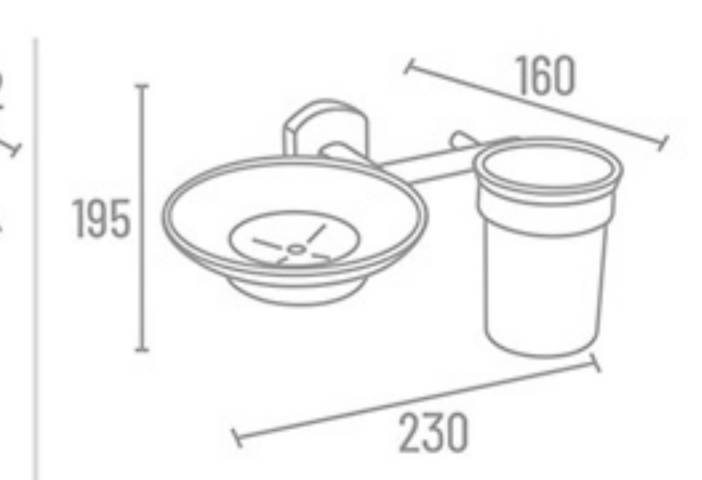

SH-412

SH-409

SH-406

SH-414

SH-413

Towel Rack

LR-2711 24" With Hook ₹ 3219

Towel Rod