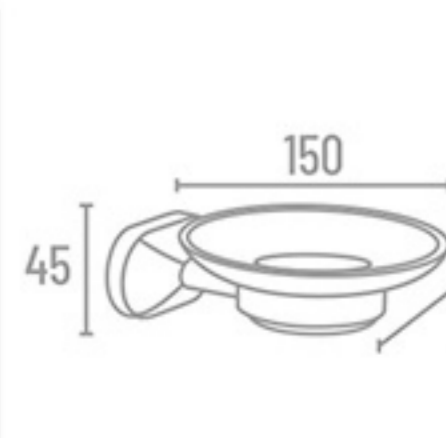

SP-2513

Towel Rack

SP-2311 24" With Hook ₹ 5981  
SP-2318 18" With Hook ₹ 5570

Double Towel Rod

SP-2314 24" ₹ 3170

Towel Rod

SP-2302 24" ₹ 1772  
SP-2301 18" ₹ 1703

SP-2300 Set 5 Pcs.  
(Towel Rod, Soap Dish, Napkin Ring, Robe Hook, Tumbler Holder)