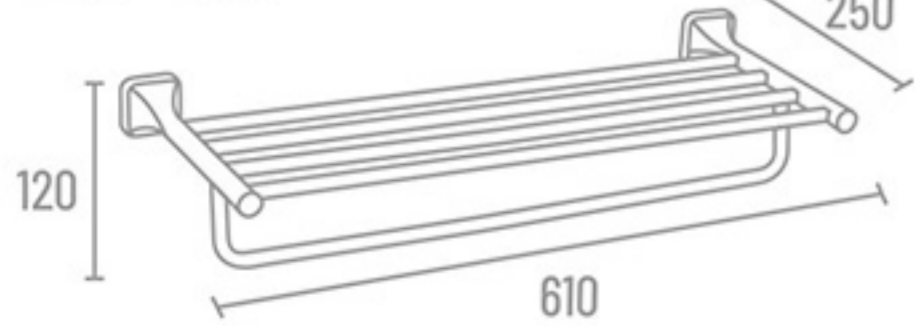

ELG-4821 24" ₹ 5347  
ELG-4822 18" ₹ 4924

Towel Rod

ELG-4802 24" ₹ 1878  
ELG-4801 18" ₹ 1798

ELG-4810

ELG-4821

ELG-4802

**ELG-4800 Set 5 Pcs.**  
(Towel Rod, Soap Dish, Napkin Ring, Robe Hook, Tumbler Holder)