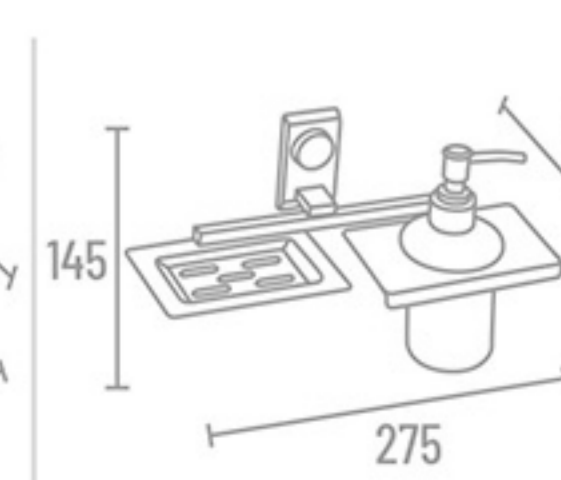

LR-2719

LR-2716

LR-2713

**Towel Rack**

<b>A-211</b>	24" With Hook	₹ 4461	<b>A-218</b>	18" With Hook	₹ 4361
<b>A-210</b>	24" Without Hook	₹ 4138	<b>A-217</b>	18" Without Hook	₹ 4037

**Towel Rod**

<b>A-202</b>	24"	₹ 1274
<b>A-201</b>	18"	₹ 1253