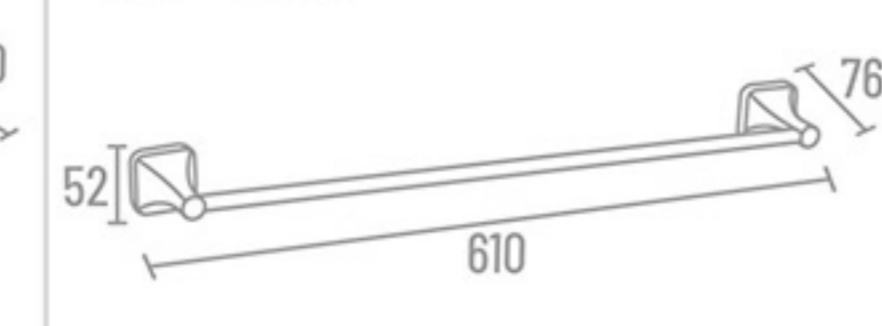

ELG-4821 24" ₹ 5347  
ELG-4822 18" ₹ 4924

Towel Rod

ELG-4802 24" ₹ 1878  
ELG-4801 18" ₹ 1798

ELG-4810

ELG-4821

ELG-4802

**ELG-4800 Set 5 Pcs.**  
(Towel Rod, Soap Dish, Napkin Ring, Robe Hook, Tumbler Holder)