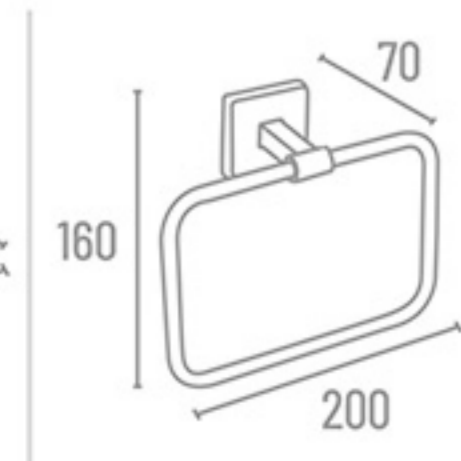

ASTRO (BLACK MATT - PVD)

₹ 1177

₹ 1116

₹ 1571

ATB-3709 With Lid ₹ 1982
ATB-3708 Without Lid ₹ 1271

₹ 1585

₹ 685

₹ 1169

ATB-3714 24" ₹ 2569
ATB-3715 18" ₹ 2414

₹ 1169

₹ 2115

₹ 1169

₹ 2194