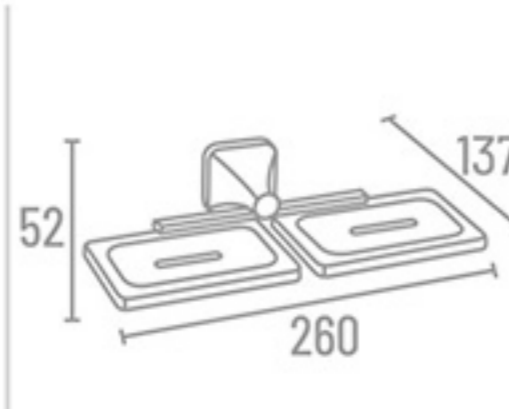

₹ 1568

₹ 1311

₹ 1728

₹ 2950

₹ 864

₹ 1398

₹ 1430

Paper Holder

₹ 2223

₹ 2386

₹ 1430