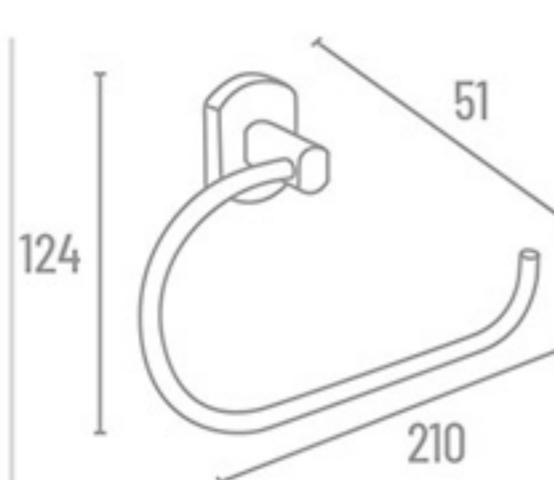

₹ 796

₹ 835

₹ 1223

SH-409 With Lid ₹ 1177
SH-408 Without Lid ₹ 942

₹ 594

₹ 1417

SH-414 24" ₹ 1864
SH-415 18" ₹ 1824

₹ 1417

₹ 835