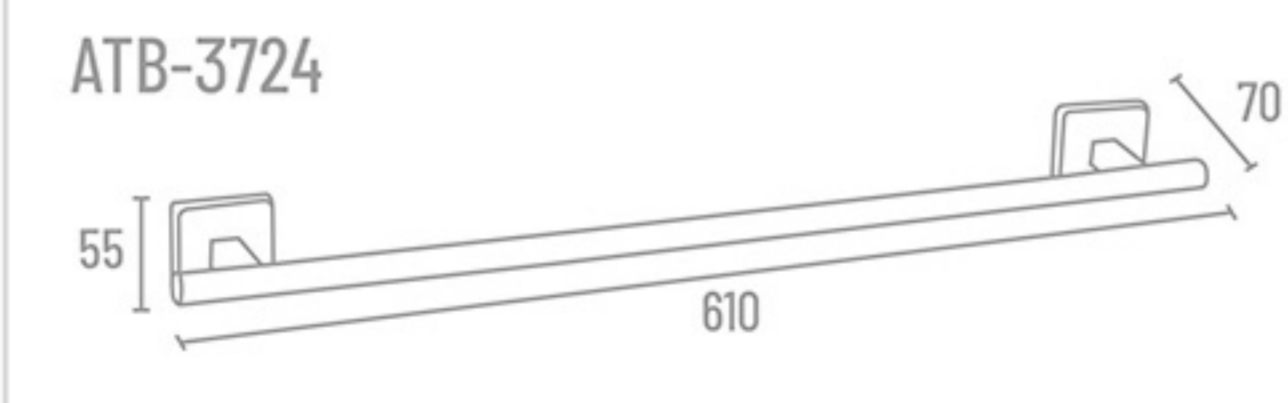

ATB-3724 24" ₹ 1913
ATB-3723 18" ₹ 1832

Towel Rod Heavy