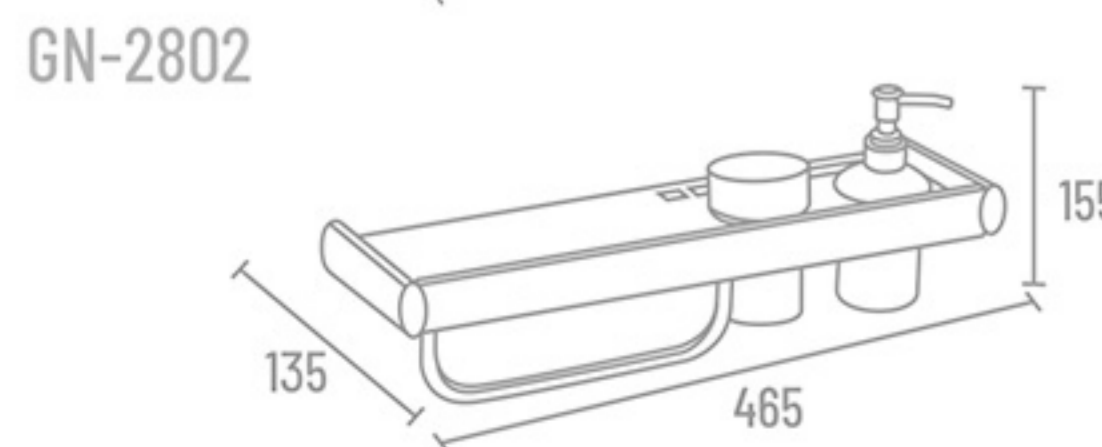

**GN-2801** Towel Rack 24" ₹ 3377

**GN-2803** Towel Rod 24" ₹ 1879

**GN-2802** Shelf with Tumbler Holder, Liquid Soap Dispenser & Napkin Ring ₹ 2570

**GN-2804** Corner 10" x 10" ₹ 1152  
12" x 12" ₹ 1337