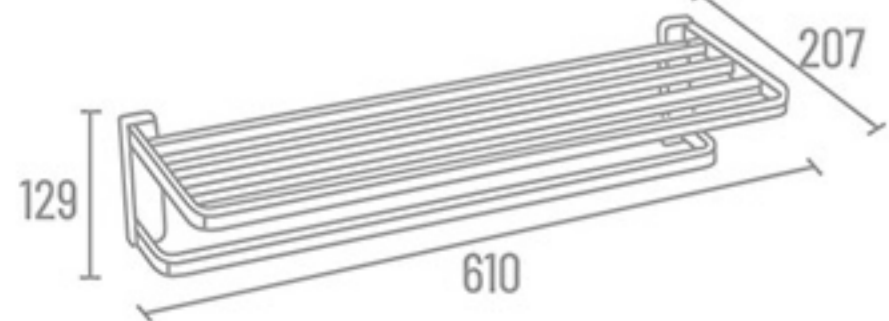

24" ₹ 14645

20" ₹ 7985

12" ₹ 8411

SL-1910

Live life
comfortably

Use Material
Fully Brass

Easy to
CLEAN

PVD
FINISH

Extra
DURABLE

10 Years
WARRANTY*

SALMON (BLACK MATT - PVD)