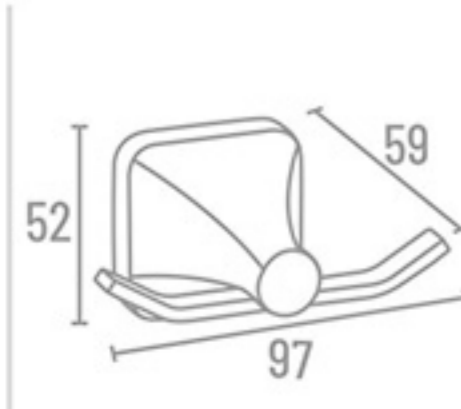

₹ 1568

₹ 1311

₹ 1728

₹ 2950

₹ 864

₹ 1398

₹ 1430

₹ 2223

₹ 2386

₹ 1430