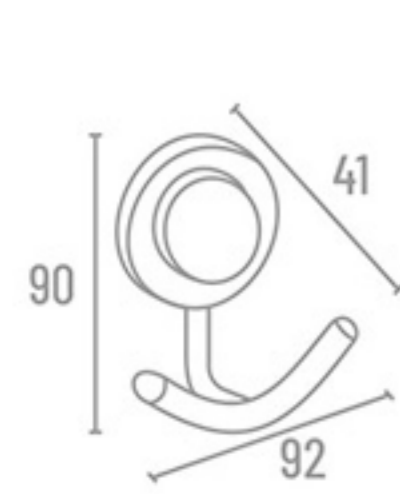

₹ 731

₹ 676

₹ 1112

OS-909 With Lid ₹ 1110
OS-908 Without Lid ₹ 877

₹ 478

₹ 830

₹ 1295

₹ 1435