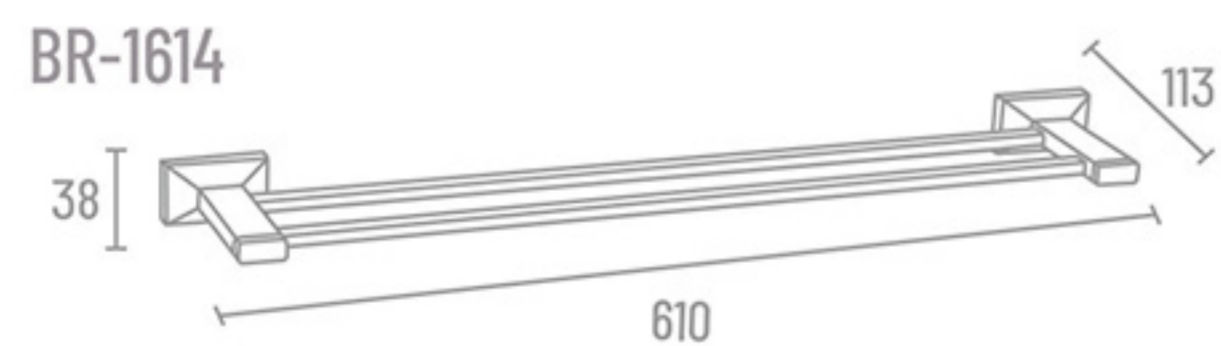

**BR-1513**

Towel Rack  
BR-1610 24" ₹ 6883  
BR-1617 18" ₹ 6445

Towel Rack Shelf  
BR-1621 24" ₹ 5785  
BR-1622 18" ₹ 5364

Double Towel Rod  
BR-1614 24" ₹ 3000

Towel Rod  
BR-1602 24" ₹ 2261  
BR-1601 18" ₹ 2190