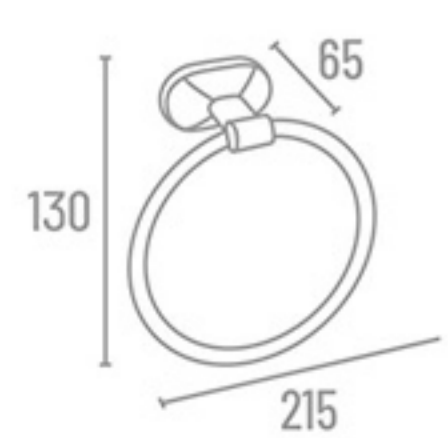

₹ 1440

₹ 1354

₹ 2058

SP-2409 With Lid ₹ 2188
SP-2408 Without Lid ₹ 1471

₹ 1661

₹ 696

₹ 1344

₹ 1477

₹ 2376

₹ 1344