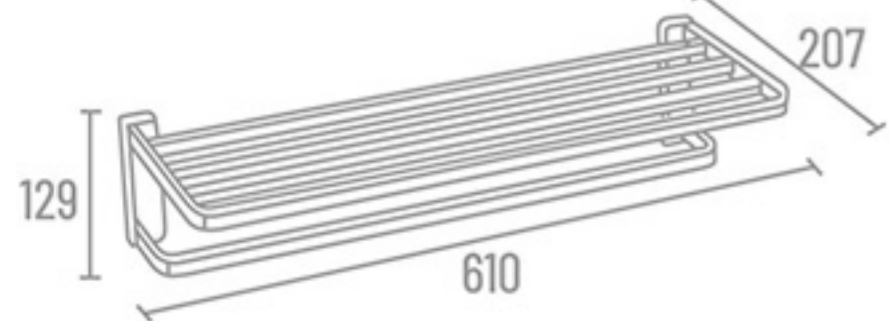

24" ₹ 9510

20" ₹ 6244

12" ₹ 7275

SL-1710

Natural,
Sustainable Luxury

Use Material
Fully Brass

Easy to
CLEAN

CHROME
FINISH

Extra
DURABLE

10 Years
WARRANTY*

SALMON