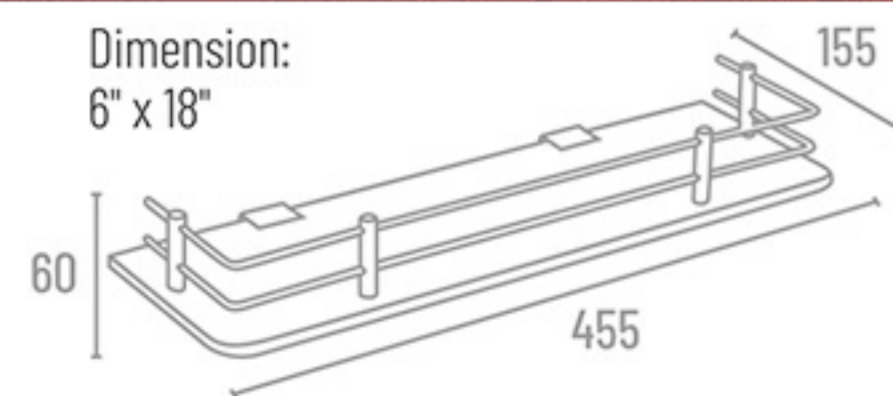

6"x12" ₹ 1566
6"x15" ₹ 1621
6"x18" ₹ 1678

8"x8" ₹ 1245
9"x9" ₹ 1328
10"x10" ₹ 1385
12"x12" ₹ 1476

5"x12" ₹ 1762
5"x15" ₹ 1893
5"x18" ₹ 1984

6"x12" (8mm) ₹ 1684
6"x15" (8mm) ₹ 1789
6"x18" (8mm) ₹ 1928

8"x8" (8mm) ₹ 1377
9"x9" (8mm) ₹ 1494
10"x10" (8mm) ₹ 1619
12"x12" (8mm) ₹ 1895

Expressive Design,
Excellent Quality

Use Material
Brass and 304 stainless steel

Easy to
CLEAN

CHROME
FINISH

Extra
DURABLE

10 Years
WARRANTY*

ROCK (CORNER & SHELF)