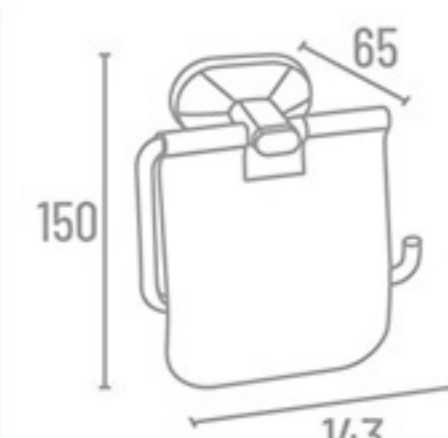

₹ 1440

₹ 1354

₹ 2058

SP-2509 With Lid ₹ 2188
SP-2508 Without Lid ₹ 1471

₹ 1661

₹ 696

₹ 1344

₹ 2568

₹ 1477

₹ 2376

₹ 1344