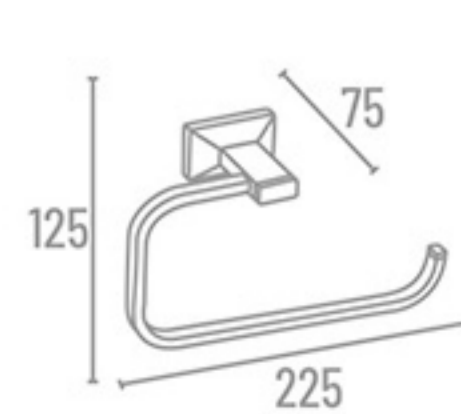

**BR-1507** Tumbler Holder

₹ 1675

**BR-1512** Double Soap Dish

₹ 2756

**BR-1519** Soap Dish (Glass)

₹ 1576

**BR-1504**

**BR-1503**