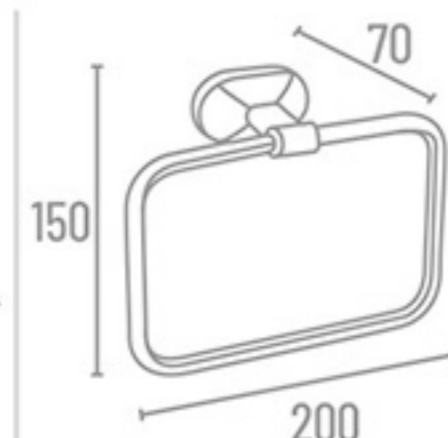

₹ 1440

₹ 1354

₹ 2058

SP-2309 With Lid ₹ 2188
SP-2308 Without Lid ₹ 1471

₹ 1661

₹ 696

₹ 1344

₹ 1477

₹ 2376

₹ 1344