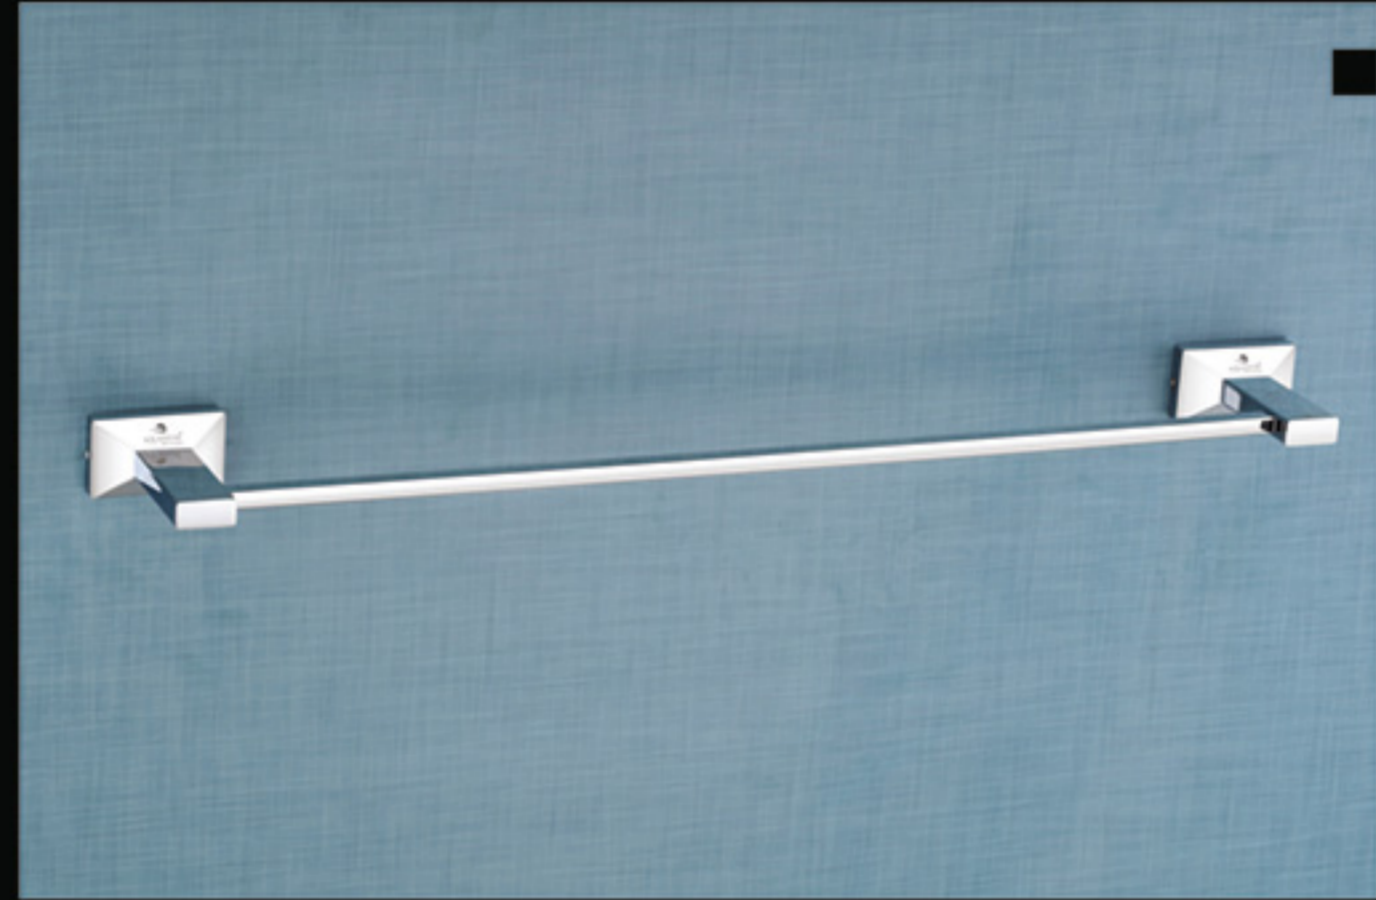

A beautiful sight with
enchanted blossoms

Use Material
Brass and 304 stainless steel

Easy to
CLEAN

CHROME
FINISH

Extra
DURABLE

10 Years
WARRANTY*

BRILL