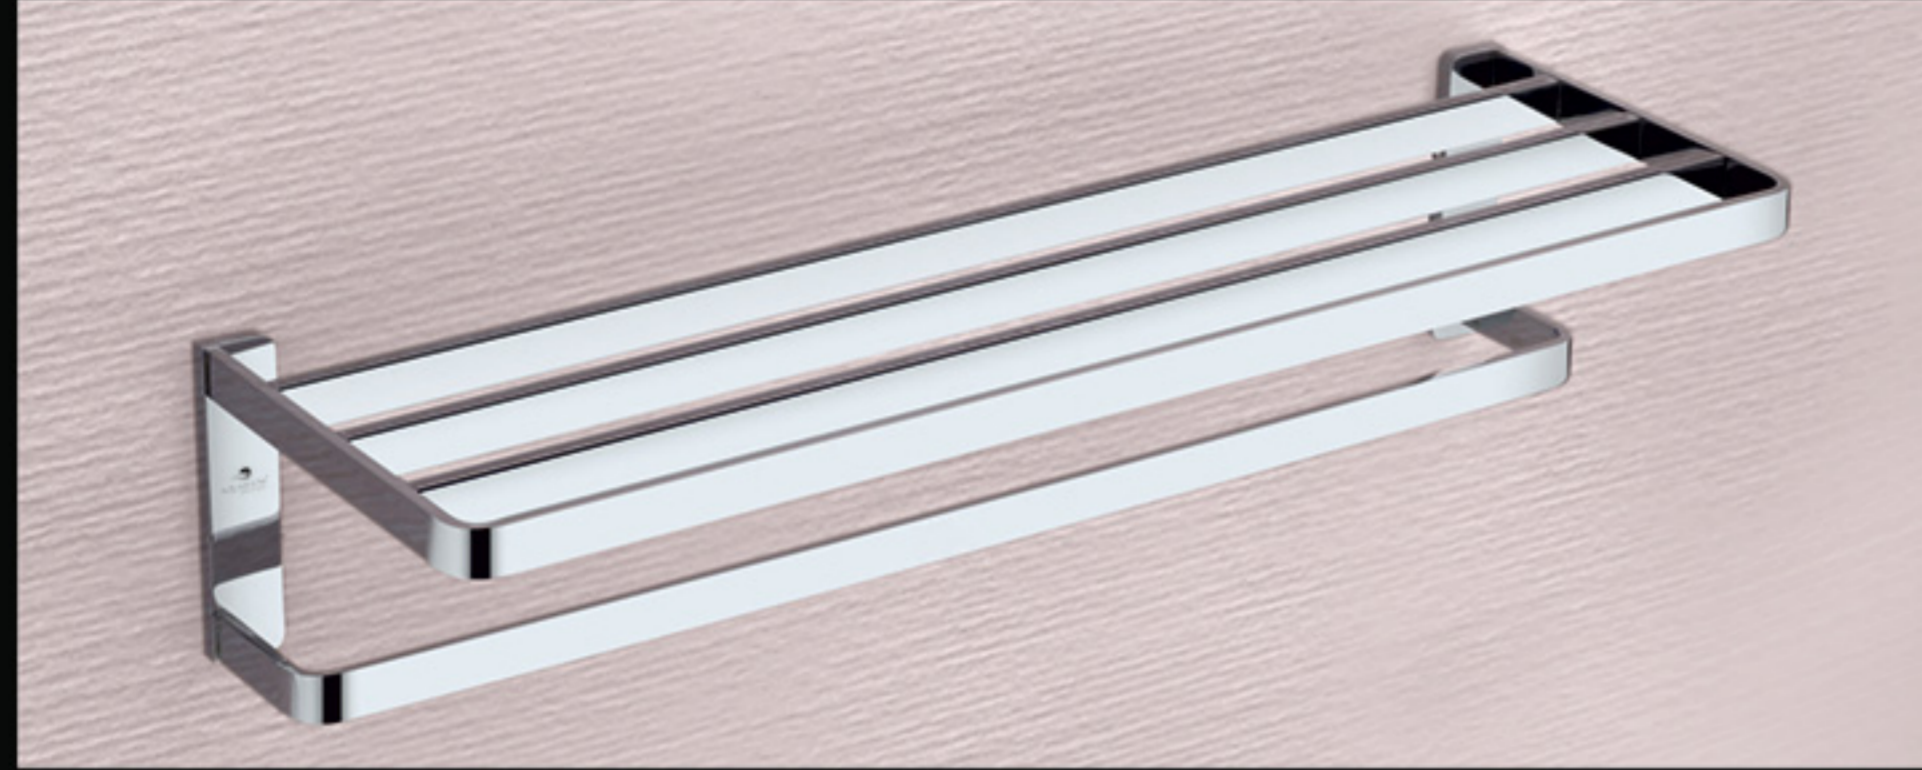

24" ₹ 9510

SL-1702 Towel Rod