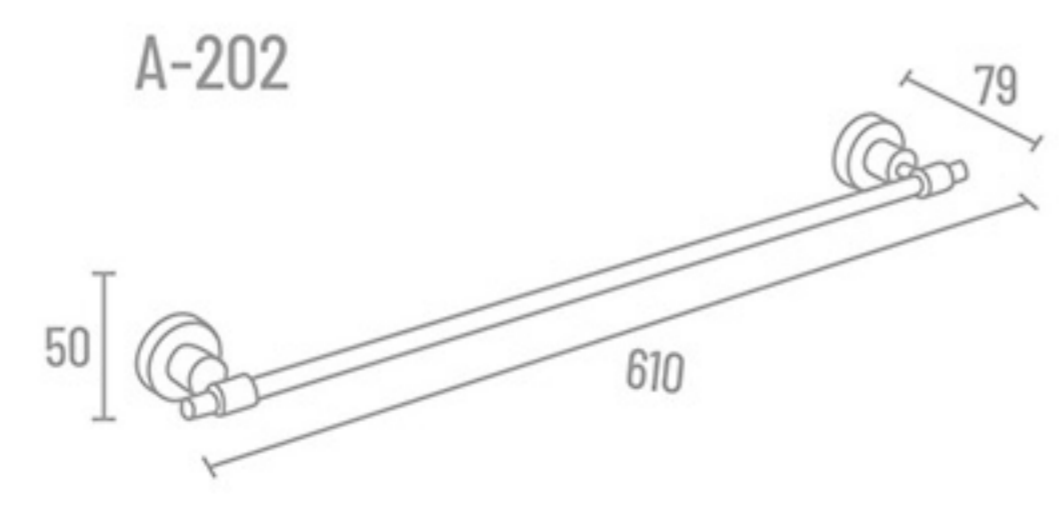

LR-2719

LR-2716

LR-2713

**Towel Rack**

<b>A-211</b>	24" With Hook	₹ 4461	<b>A-218</b>	18" With Hook	₹ 4361
<b>A-210</b>	24" Without Hook	₹ 4138	<b>A-217</b>	18" Without Hook	₹ 4037

**Towel Rod**

<b>A-202</b>	24"	₹ 1274
<b>A-201</b>	18"	₹ 1253