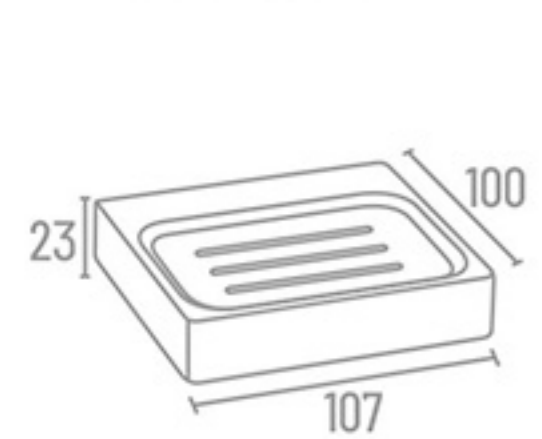

Towel Rack **BR-1510** 24" ₹ 6883
BR-1517 18" ₹ 6445