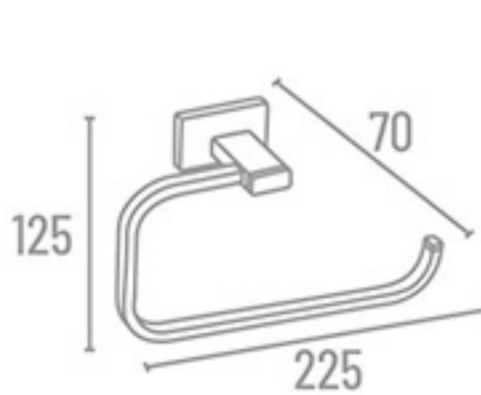

Towel Rack SK-4410 24" ₹ 6692
SK-4417 18" ₹ 6256