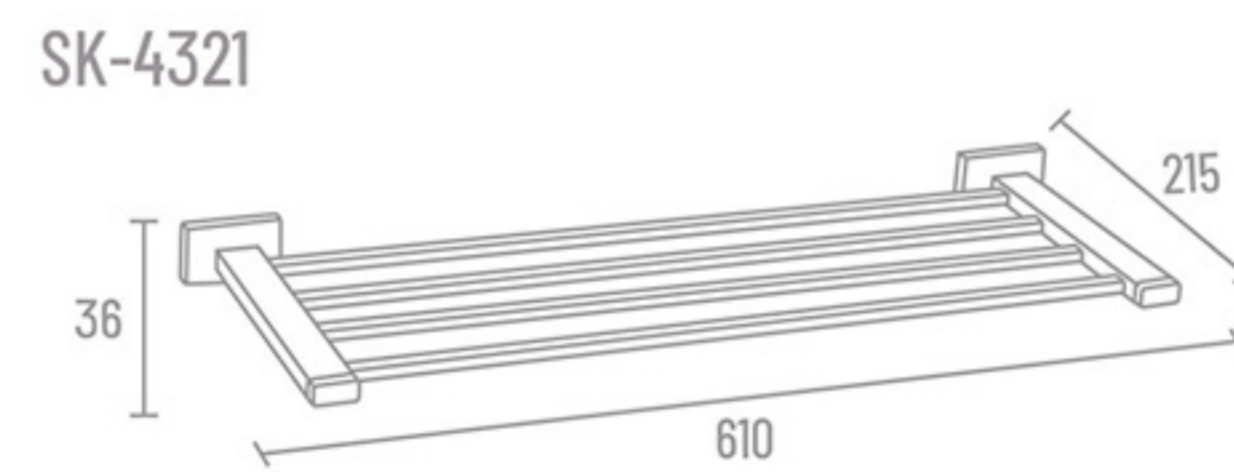

SK-4300 Set 5 Pcs.
(Towel Rod, Soap Dish, Napkin Ring, Robe Hook, Tumbler Holder)

₹ 7556