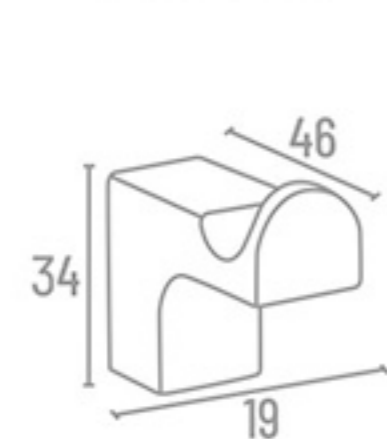

Towel Rack Shelf **BR-1521** 24" ₹ 5785
BR-1522 18" ₹ 5364