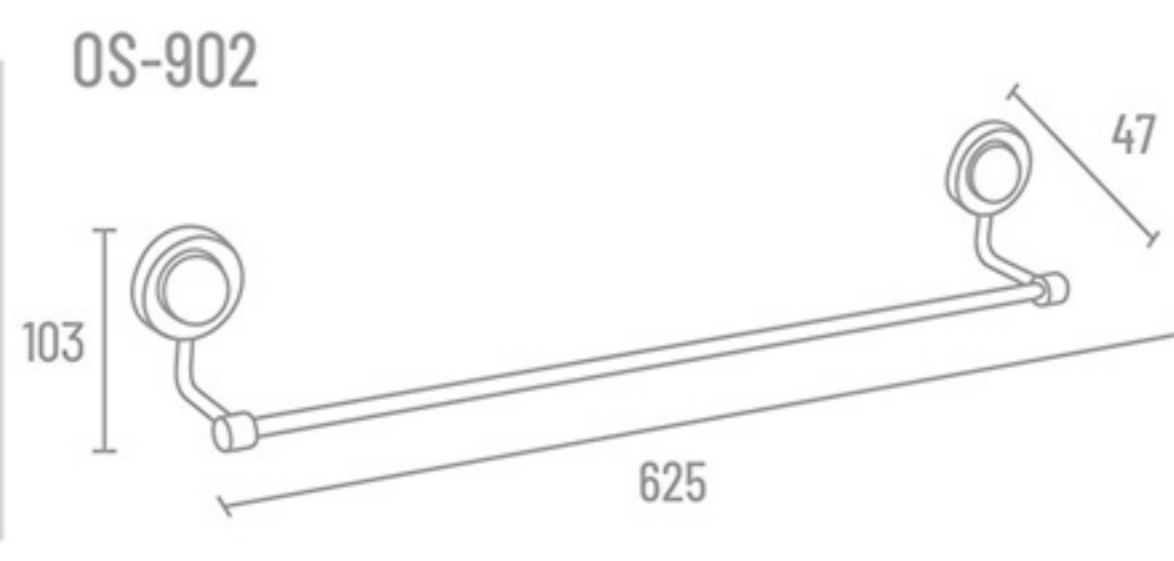

**S-114**

**S-113**

Towel Rack

OS-911 24" With Hook ₹ 3378  
OS-918 18" With Hook ₹ 3270

Towel Rod

OS-902 24" ₹ 1084  
OS-901 18" ₹ 1046

OS-900 Set 5 Pcs.  
(Towel Rod, Soap Dish, Napkin Ring, Robe Hook, Tumbler Holder)