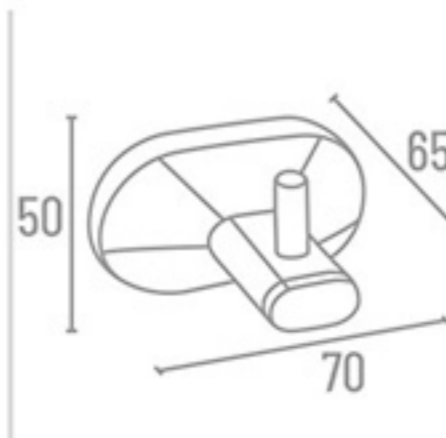

₹ 1440

₹ 1354

₹ 2058

SP-2509 With Lid ₹ 2188
SP-2508 Without Lid ₹ 1471

₹ 1661

₹ 696

₹ 1344

₹ 2568

₹ 1477

₹ 2376

₹ 1344