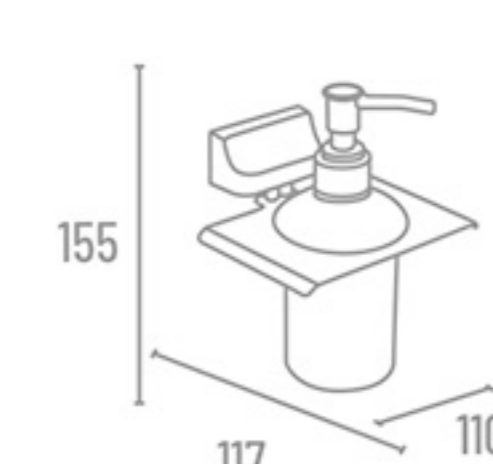

TR-9007

TR-9013

Towel Rack

Q-810 24" ₹ 4085  
Q-817 18" ₹ 3866

Towel Rod

Q-802 24" ₹ 1360  
Q-801 18" ₹ 1292

**Q-800** Set 5 Pcs.  
(Towel Rod, Soap Dish, Napkin Ring, Robe Hook, Tumbler Holder)

₹ 4661