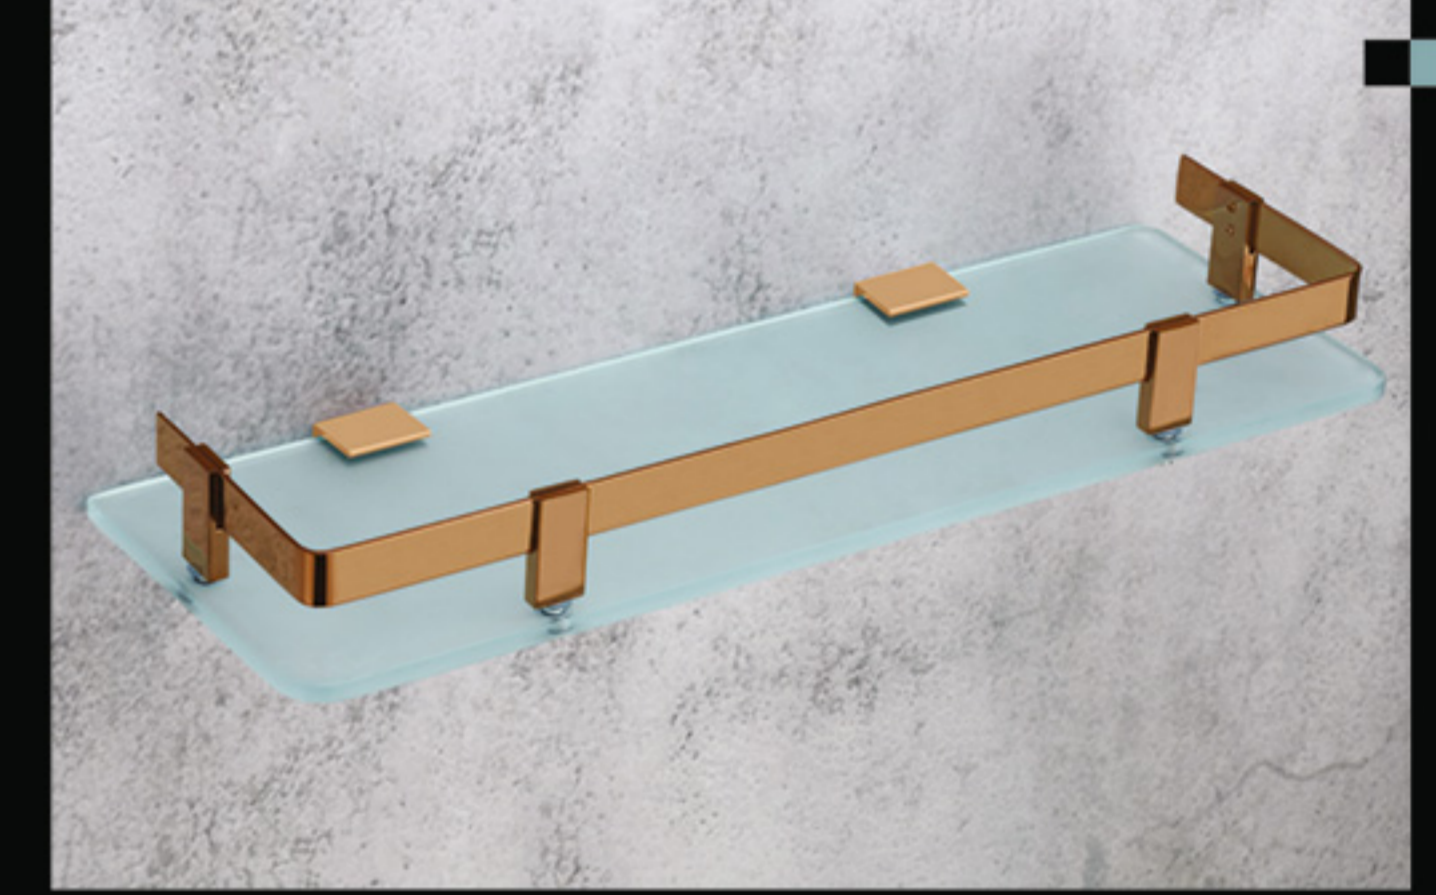

PO-2613 Glass Shelf (Rose Gold - PVD) (8mm Toughened Glass) 6" x 12" ₹ 2761 6" x 15" ₹ 2869 6" x 18" ₹ 2954