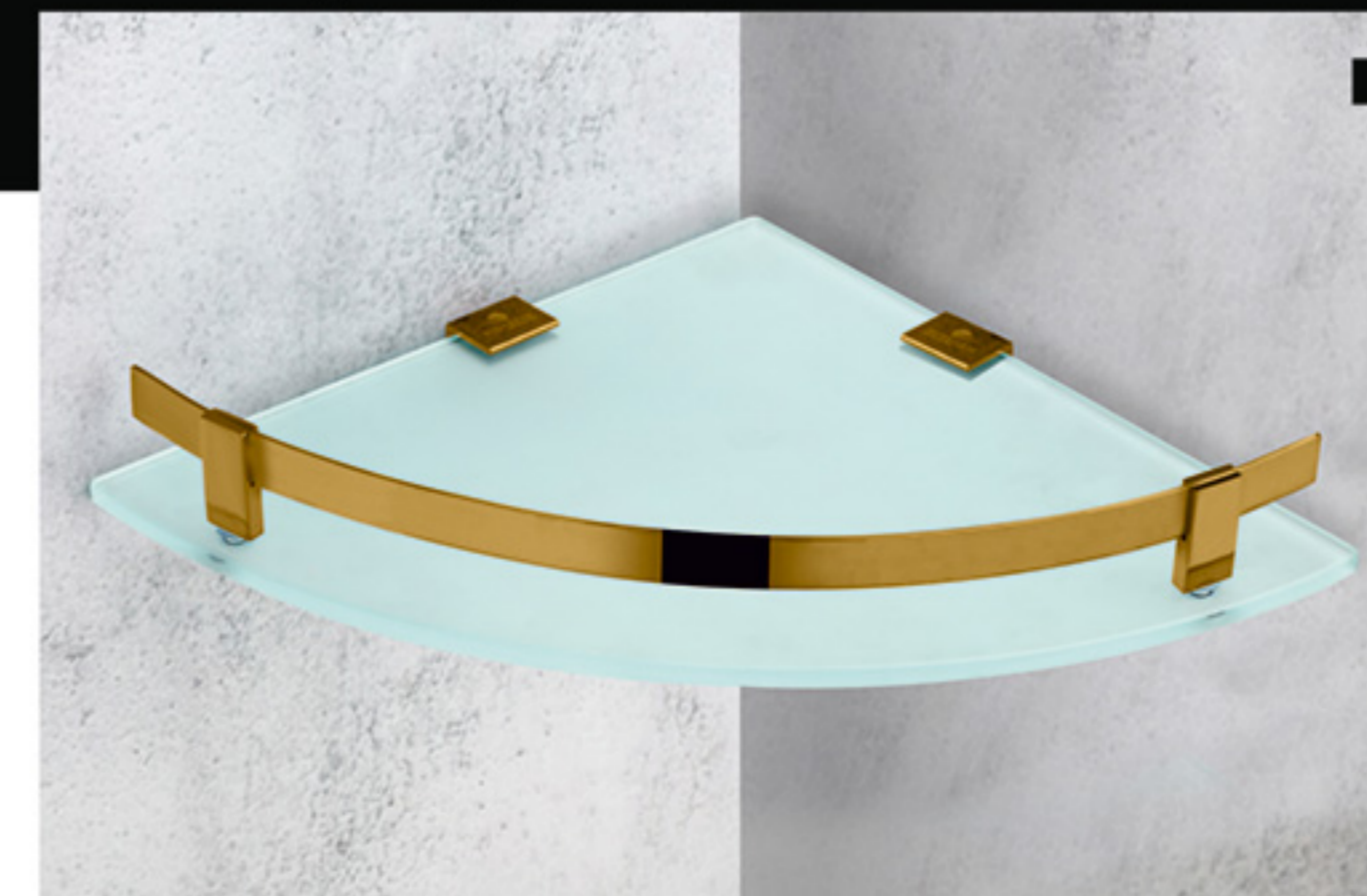

PO-2614 Glass Corner (Gold - PVD) (8mm Toughened Glass) 10" x 10" ₹ 2135 12" x 12" ₹ 2255