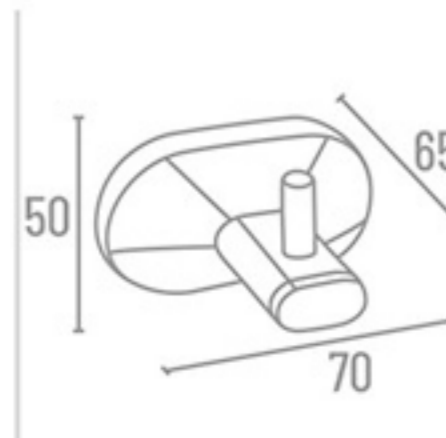

₹ 1440

₹ 1354

₹ 2058

SP-2409 With Lid ₹ 2188
SP-2408 Without Lid ₹ 1471

₹ 1661

₹ 696

₹ 1344

₹ 1477

₹ 2376

₹ 1344