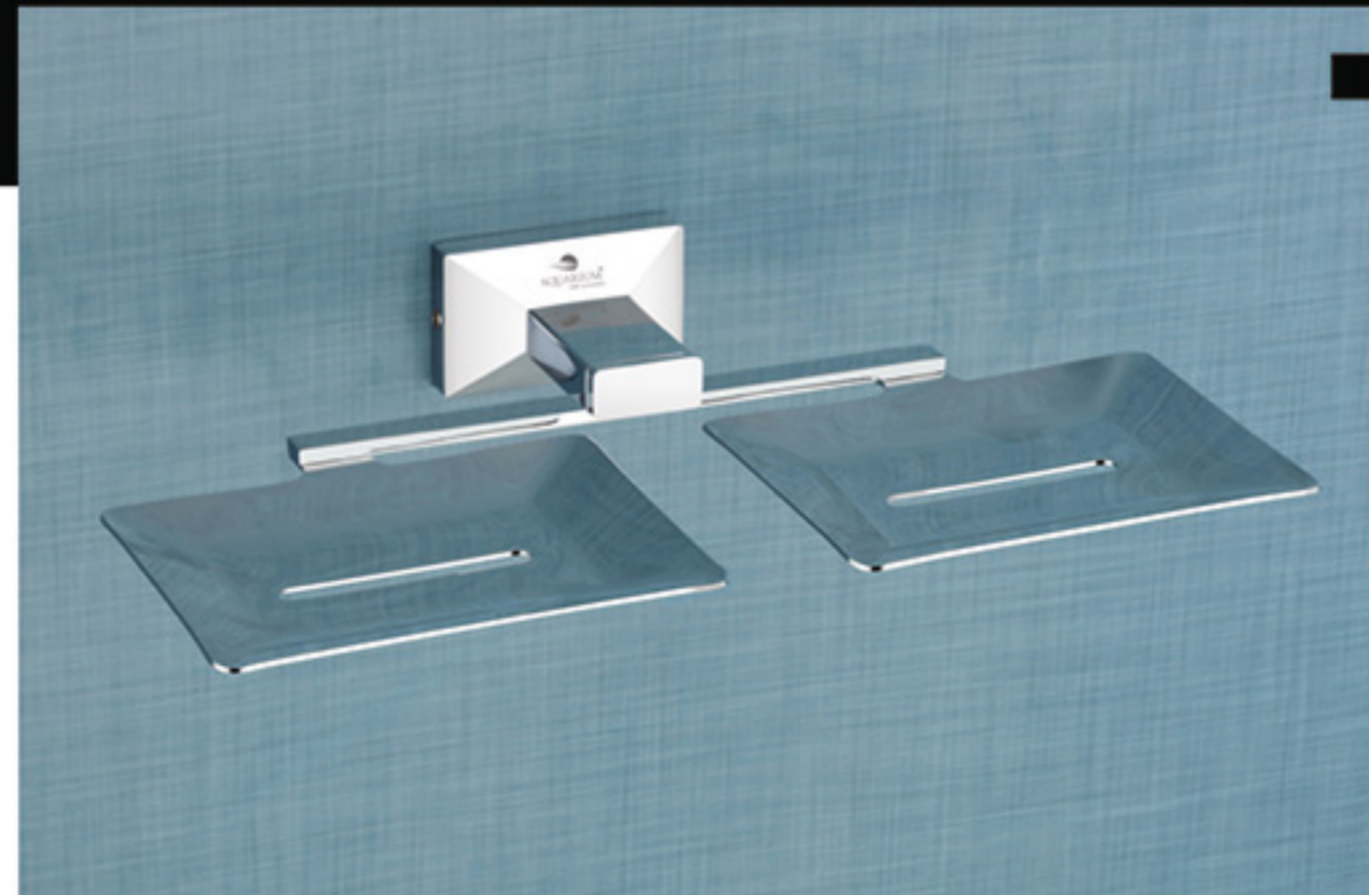

BR-1205

BR-1207

BR-1212

₹ 1550