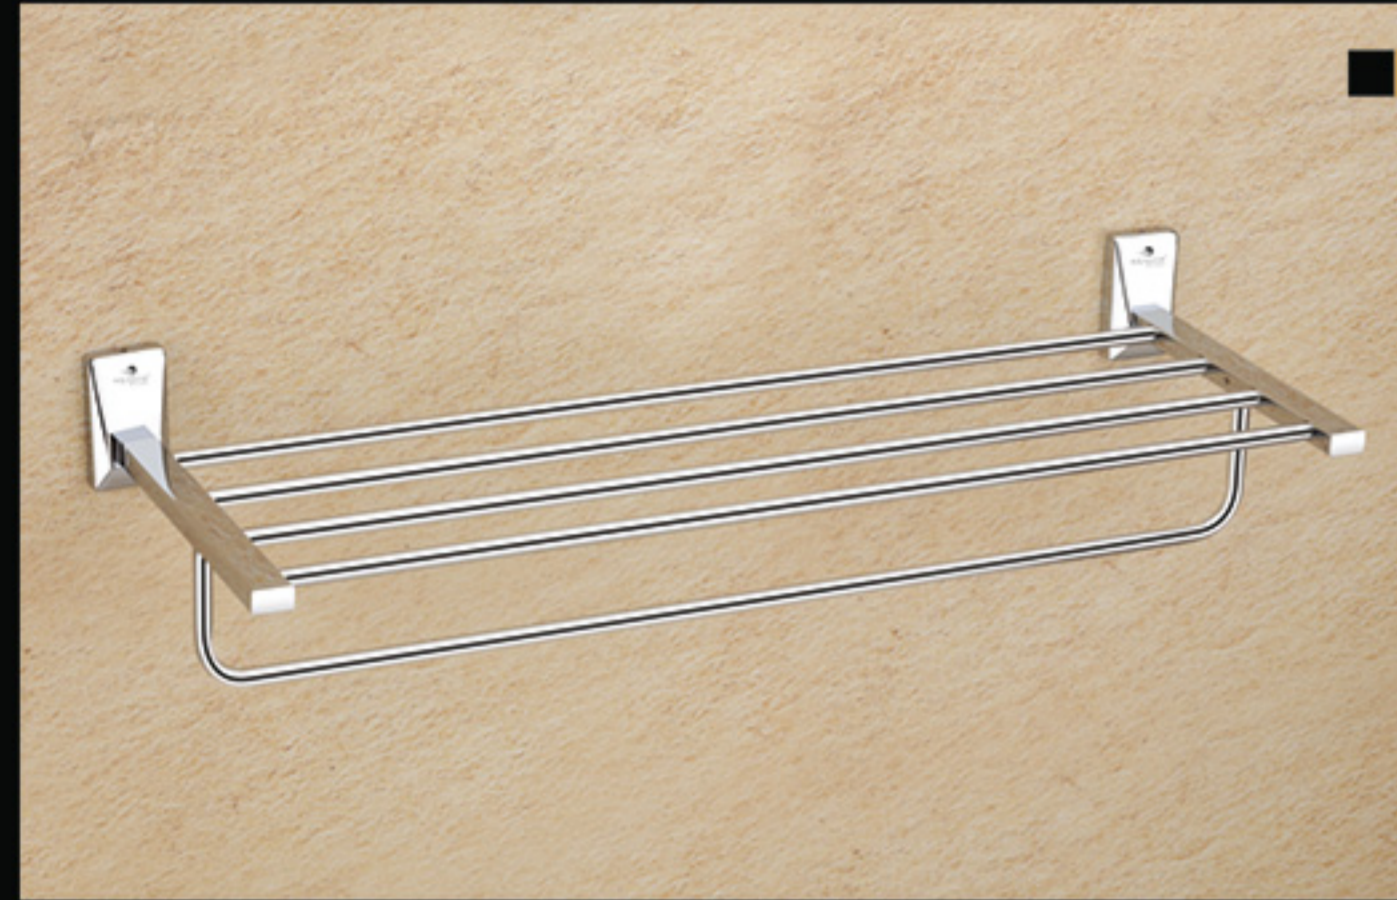

TN-8009

TN-8016

TN-8013

TN-8006

TN-8019

**NXC-3811** 24" with Hook ₹ 3554  
**NXC-3810** 24" without Hook ₹ 3230  
**NXC-3818** 18" with Hook ₹ 3430  
**NXC-3817** 18" without Hook ₹ 3107

Towel Rack

Towel Rack Shelf