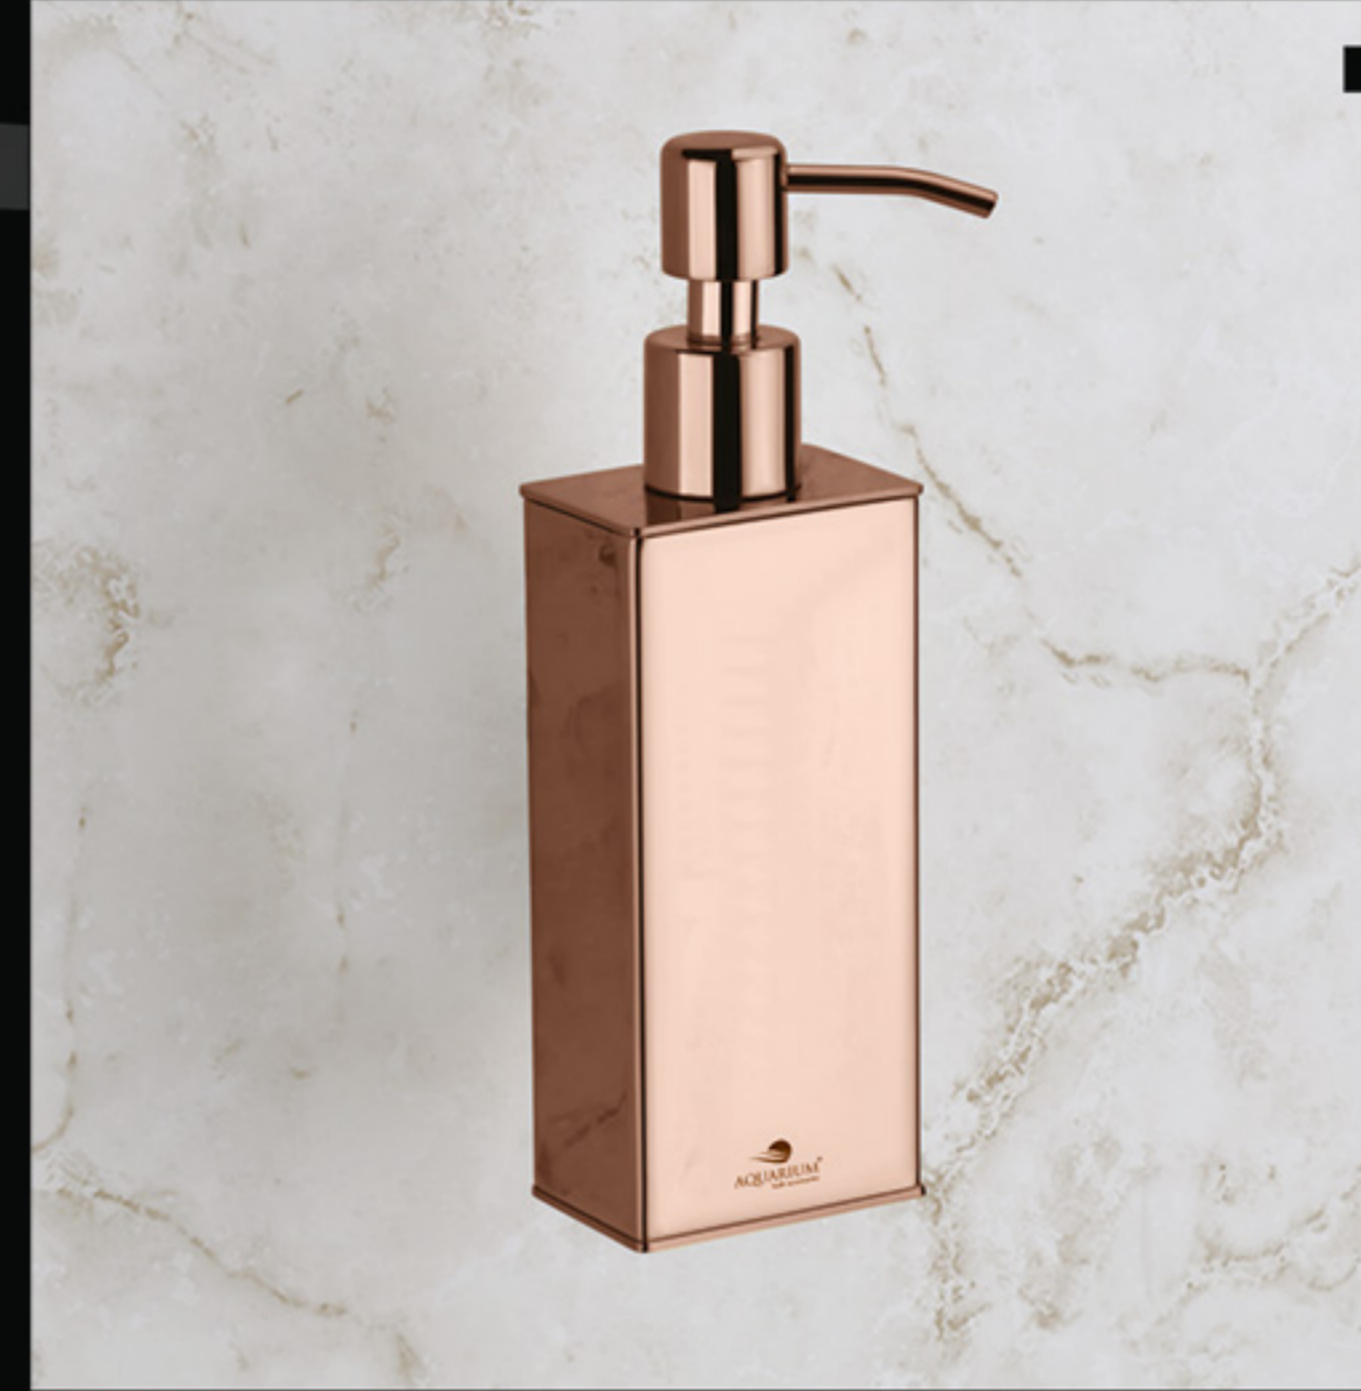

AQ-2101

AQ-2102

AQ-2103

AQ-2104

AQ-2105

AQ-2106

AQ-2107

AQ-2108

**AQ-2109** Liquid Soap Dispenser Square (Rose Gold - PVD) ₹ 2613

**AQ-2110** Liquid Soap Dispenser Square (Gold - PVD) ₹ 2613

**AQ-2113** Table Top Liquid Soap Dispenser Square (Rose Gold - PVD) ₹ 2285