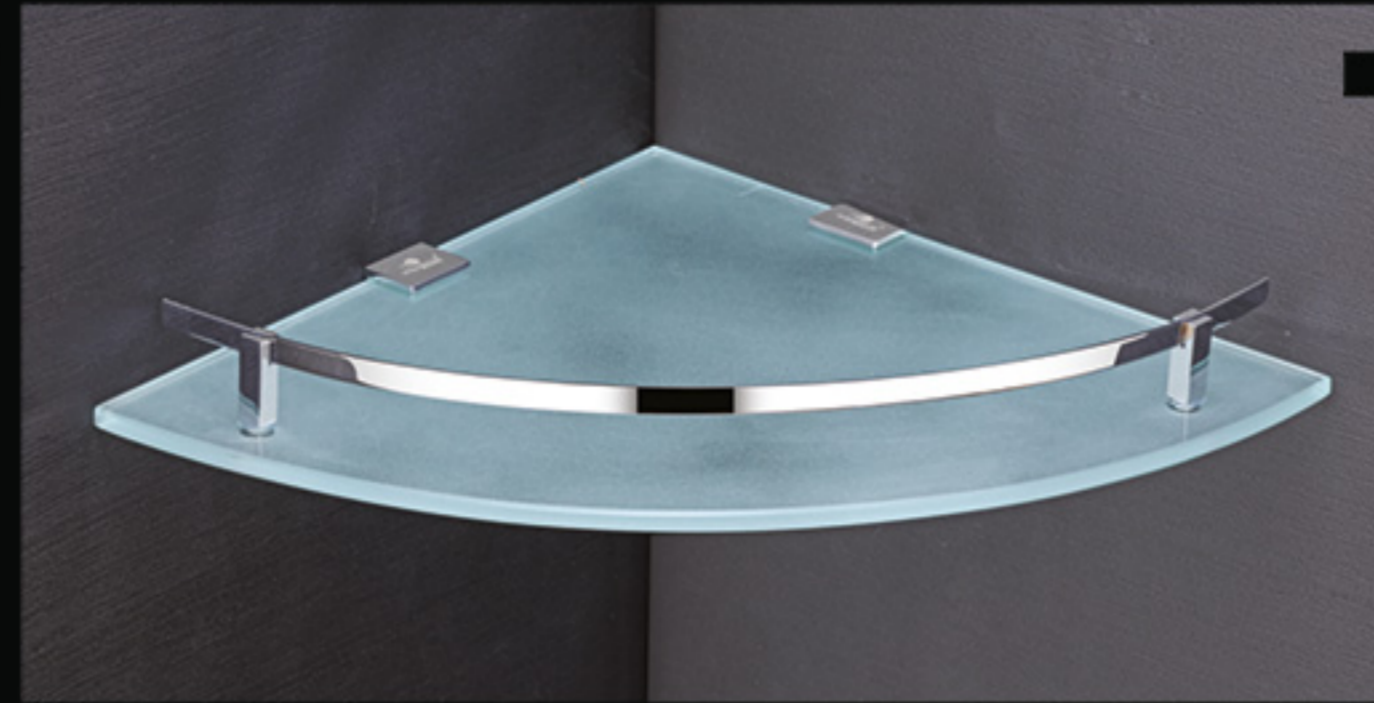

AQ-2008 Glass Corner (8mm Toughened Glass)

8"x8" ₹ 1099
9"x9" ₹ 1196
10"x10" ₹ 1254
12"x12" ₹ 1358

Dimension:
12" x 12"
45