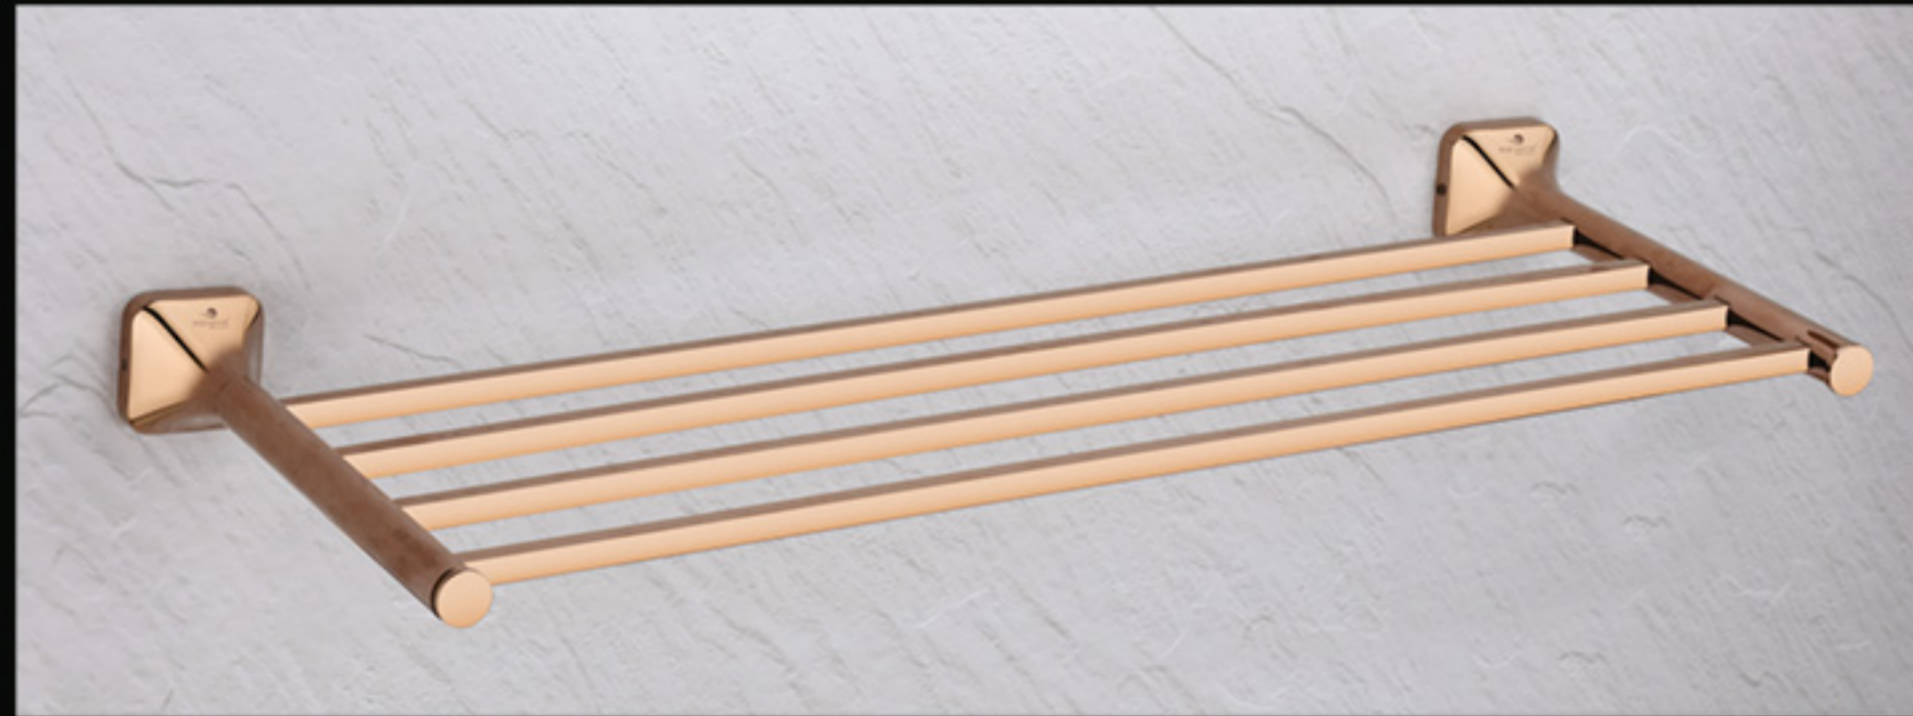

Towel Rack

ELR-4610 24" ₹ 6168  
ELR-4617 18" ₹ 5716

Towel Rack Shelf

ELR-4621 24" ₹ 5347  
ELR-4622 18" ₹ 4924

Towel Rod

ELR-4602 24" ₹ 1878  
ELR-4601 18" ₹ 1798

ELR-4610

ELR-4621

ELR-4602

**ELR-4600 Set 5 Pcs.**  
(Towel Rod, Soap Dish, Napkin Ring, Robe Hook, Tumbler Holder)

₹ 7019

The Class - Apart Style Amplifies The  
*Aura of Spaces*

**Use Material**  
Brass and 304 stainless steel