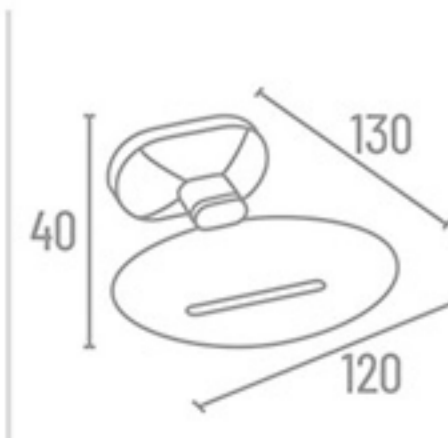

₹ 1440

₹ 1354

₹ 2058

SP-2309 With Lid ₹ 2188
SP-2308 Without Lid ₹ 1471

₹ 1661

₹ 696

₹ 1344

₹ 1477

₹ 2376

₹ 1344