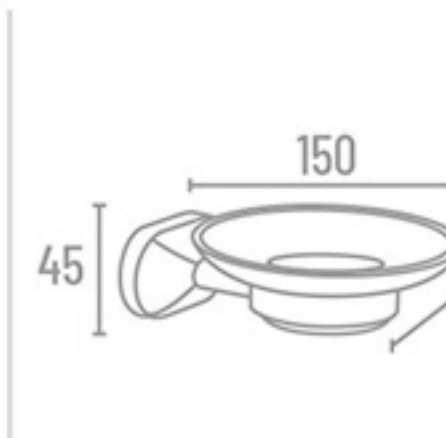

₹ 1440

₹ 1354

₹ 2058

SP-2309 With Lid ₹ 2188
SP-2308 Without Lid ₹ 1471

₹ 1661

₹ 696

₹ 1344

₹ 1477

₹ 2376

₹ 1344