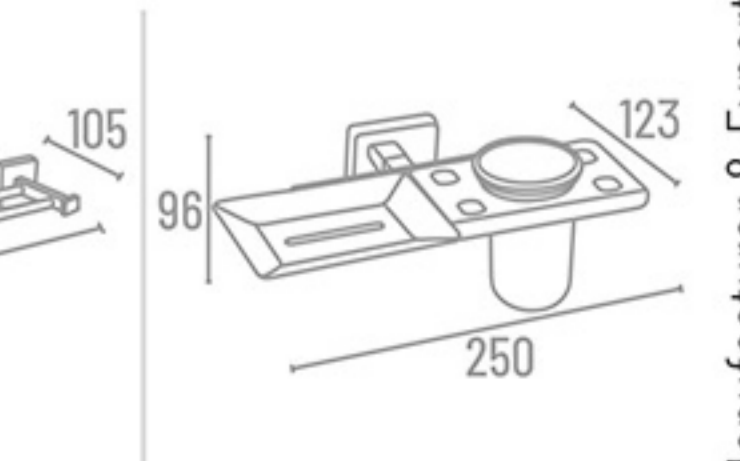

AT-1113

AQ-2074 Shelf With Liquid Dispenser With Soap Dish

5" x 18" ₹ 1890

AQ-2072 Shelf With Soap Dish With Tumbler Holder

5" x 18" ₹ 1687

AQ-2074

AQ-2072

A Union of Comfort and  
*Efficiency*