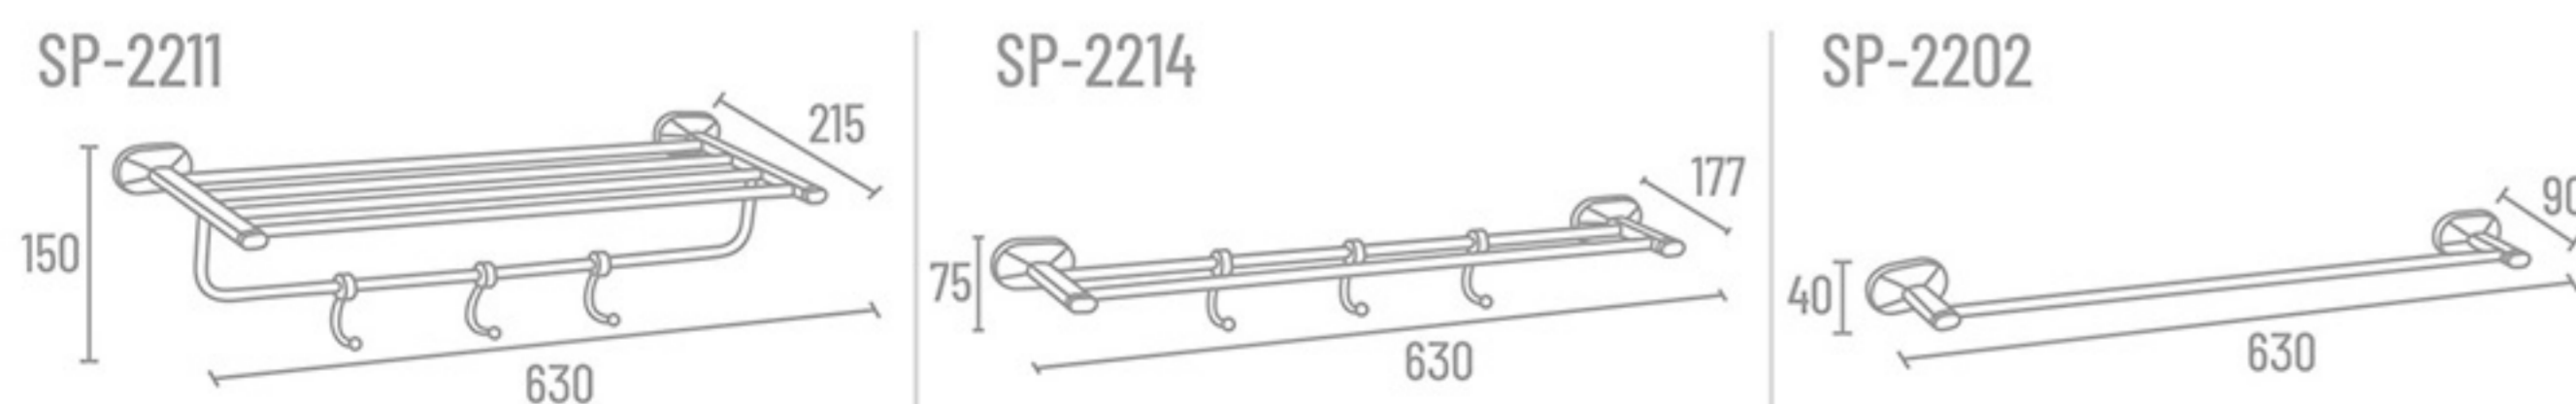

Towel Rack

SP-2211 24" With Hook ₹ 3637  
SP-2218 18" With Hook ₹ 3479

Double Towel Rod

SP-2214 24" ₹ 1837

Towel Rod

SP-2202 24" ₹ 1176  
SP-2201 18" ₹ 1150

SP-2200 Set 5 Pcs.  
(Towel Rod, Soap Dish, Napkin Ring, Robe Hook, Tumbler Holder)