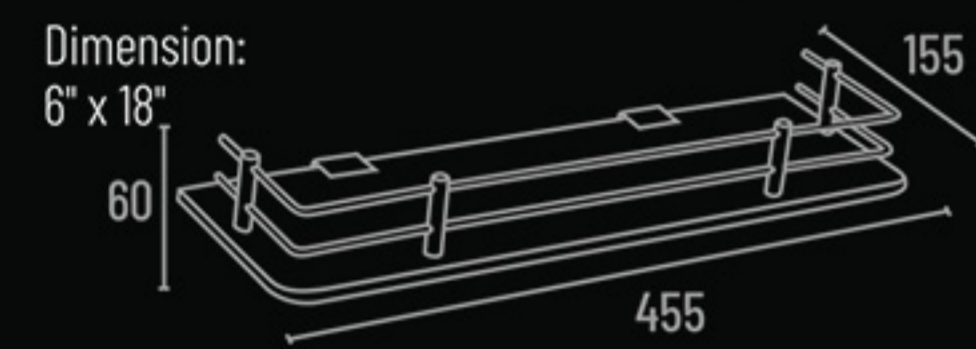

**Use Material**  
Brass and 304 stainless steel

- Easy to  
CLEAN
- CHROME  
FINISH
- Extra  
DURABLE
- 10 Years  
WARRANTY\*

**JACK** (CORNER & SHELF)

**AQ-2005** Glass Shelf (8mm Toughened Glass)

6"x12" ₹ 1566  
6"x15" ₹ 1621  
6"x18" ₹ 1678