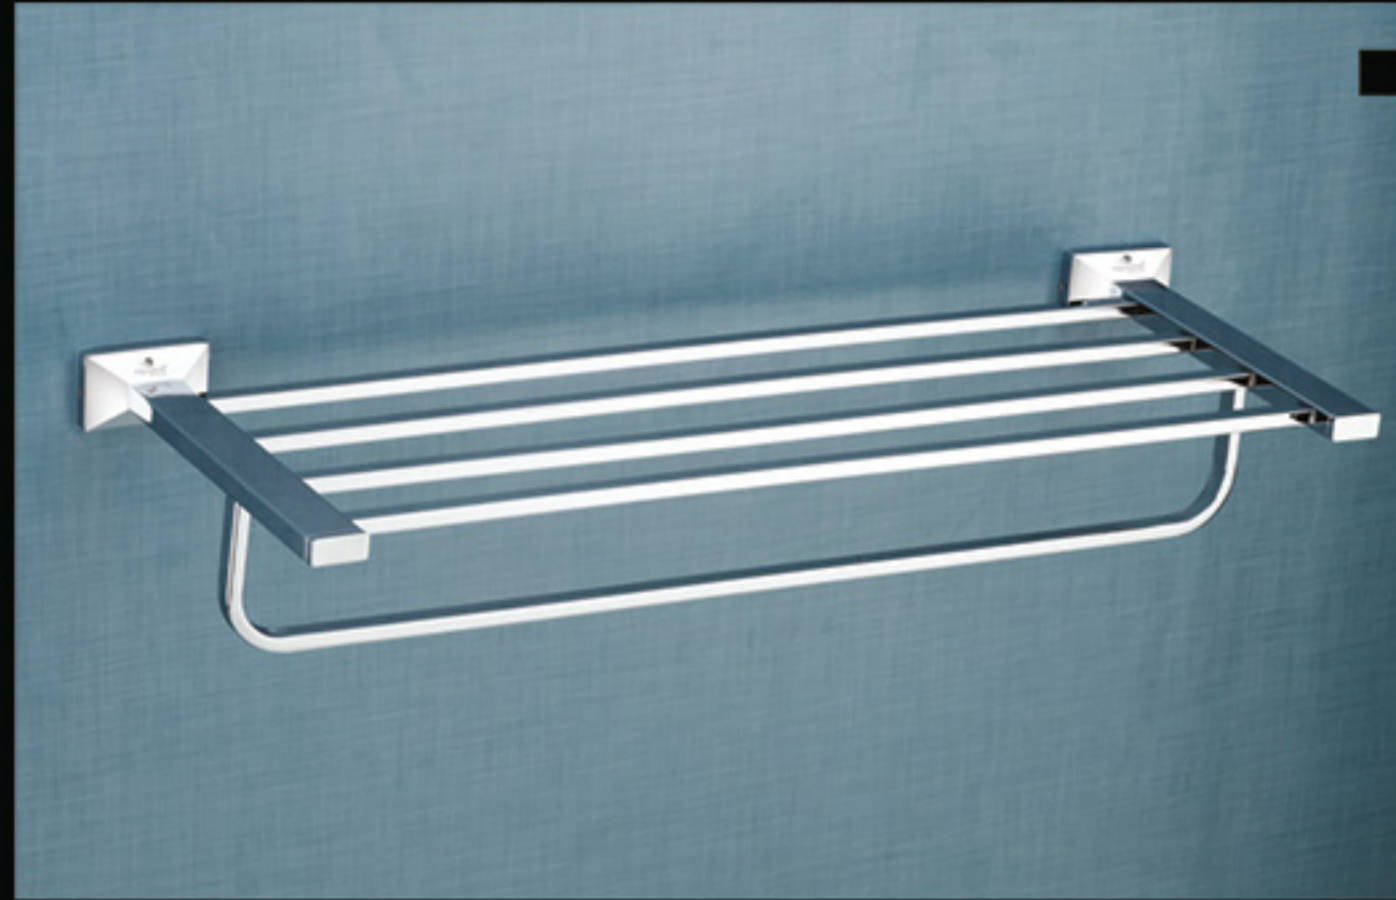

BR-1406

BR-1409

BR-1416

BR-1419

BR-1413

Towel Rack  
BR-1210 24" ₹ 4356  
BR-1217 18" ₹ 4170

Towel Rack Shelf  
BR-1221 24" ₹ 3886  
BR-1222 18" ₹ 3714

Double Towel Rod  
BR-1214 24" ₹ 1820

Towel Rod  
BR-1202 24" ₹ 1547  
BR-1201 18" ₹ 1510

A beautiful sight with  
*enchanted blossoms*

**Use Material**  
Brass and 304 stainless steel

Easy to  
CLEAN

CHROME  
FINISH

Extra  
DURABLE

10 Years  
WARRANTY\*