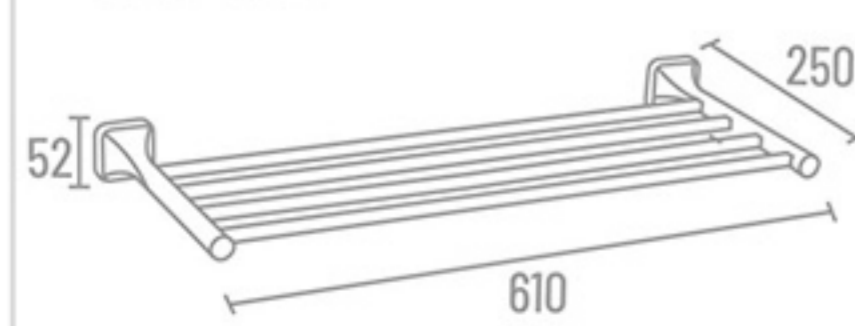

ELB-4710 24" ₹ 6168
ELB-4717 18" ₹ 5716

ELB-4721 24" ₹ 5347
ELB-4722 18" ₹ 4924

ELB-4702 24" ₹ 1878
ELB-4701 18" ₹ 1798

ELB-4700 Set 5 Pcs.

(Towel Rod, Soap Dish, Napkin Ring, Robe Hook, Tumbler Holder)

₹ 7019

Confidently Smooth,
Confidently Elegant

Use Material
Brass and 304 stainless steel

Easy to
CLEAN

PVD
FINISH

Extra
DURABLE

10 Years
WARRANTY*

ELLEN (BLACK MATT - PVD)