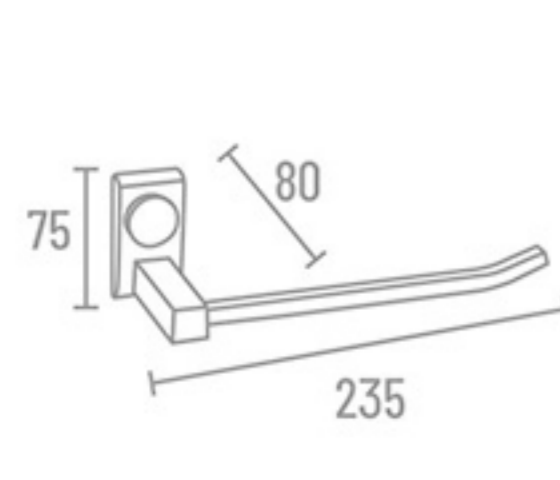

₹ 747

₹ 660

₹ 856

Paper Holder With Lid ₹ 1171

₹ 529

₹ 1283

₹ 1240

₹ 1410

₹ 711

₹ 711