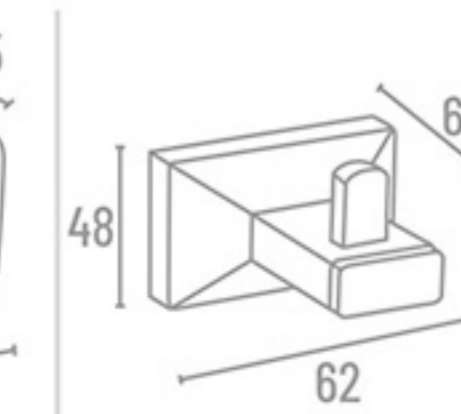

Towel Rack Shelf
BR-1621 24" ₹ 5785
BR-1622 18" ₹ 5364