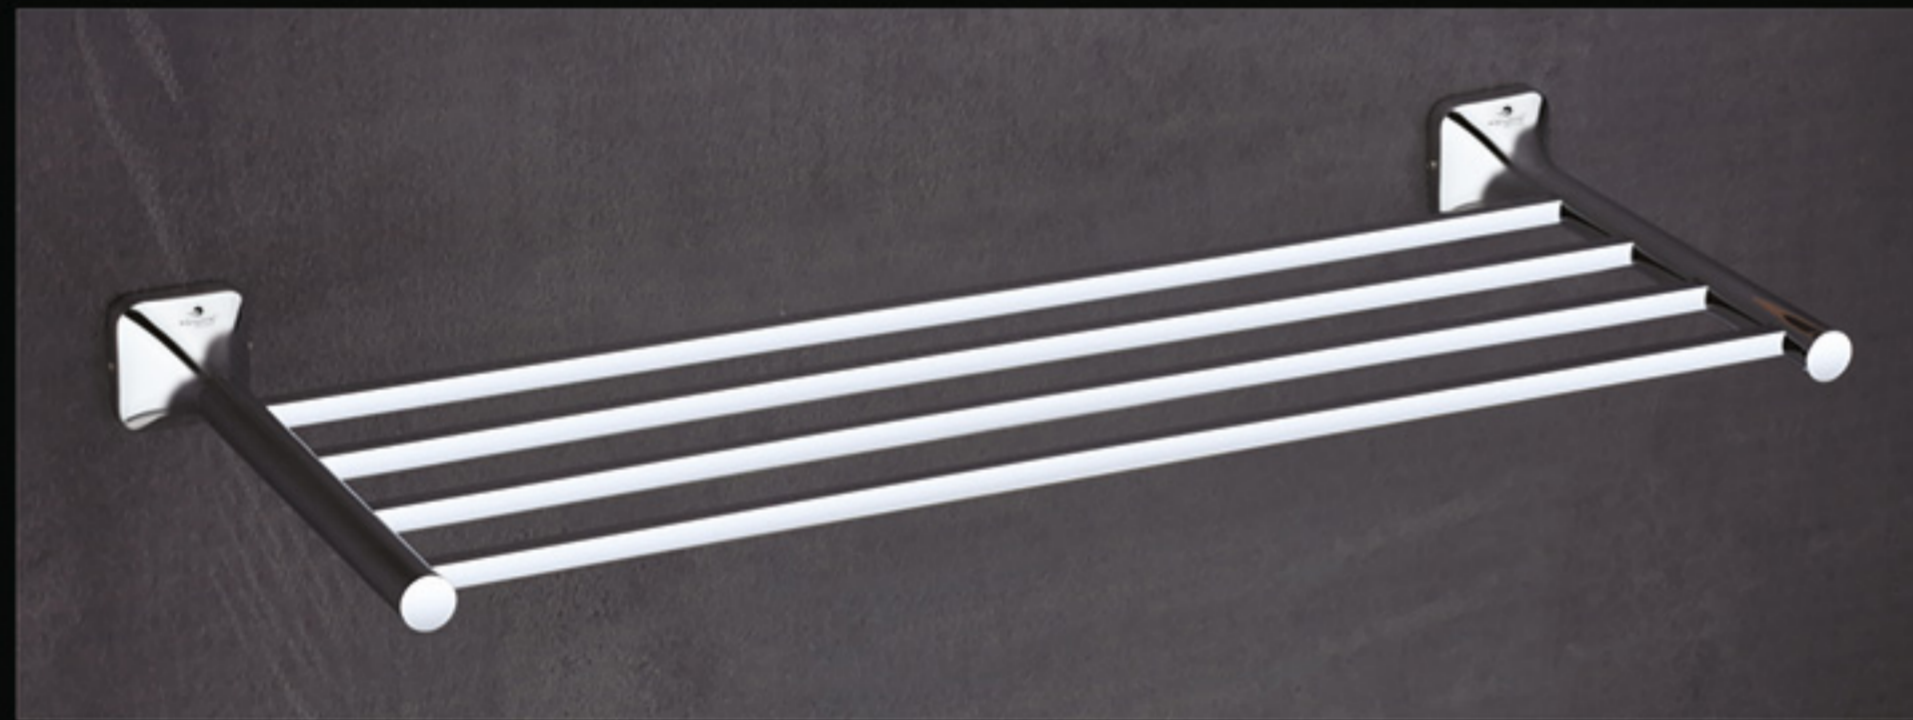

ELB-4725

ELB-4716

ELB-4719

ELB-4709

Towel Rack

ELC-4510 24" ₹ 4124  
ELC-4517 18" ₹ 3958

Towel Rack Shelf

ELC-4521 24" ₹ 3754  
ELC-4522 18" ₹ 3590