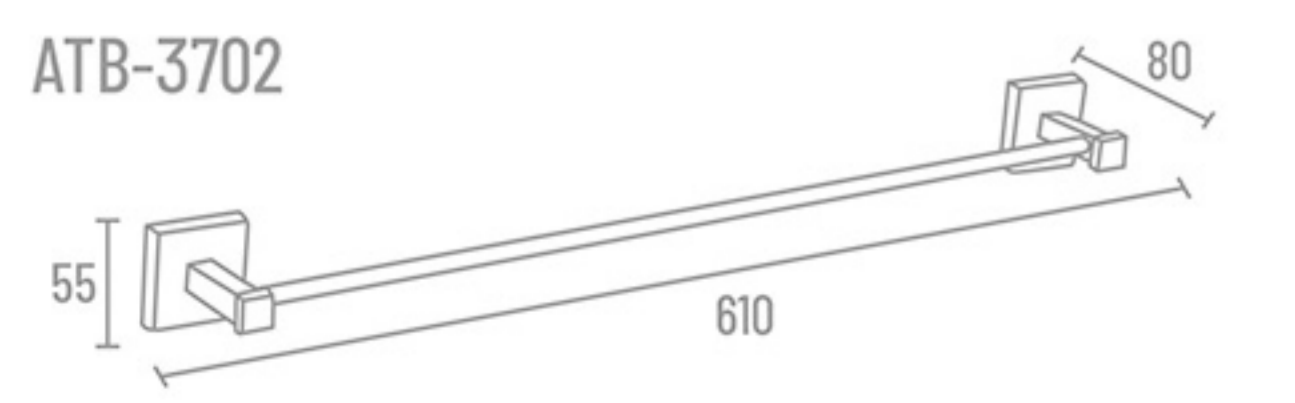

ATB-3724 24" ₹ 1913
ATB-3723 18" ₹ 1832

Towel Rod Heavy