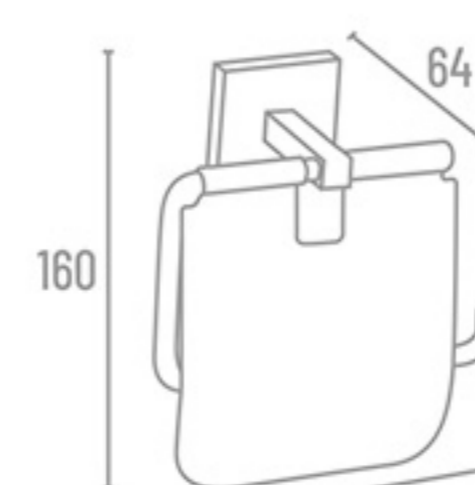

TN-8009

TN-8016

TN-8013

TN-8006

TN-8019

**NXC-3811** 24" with Hook ₹ 3554  
**NXC-3810** 24" without Hook ₹ 3230  
**NXC-3818** 18" with Hook ₹ 3430  
**NXC-3817** 18" without Hook ₹ 3107

Towel Rack

Towel Rack Shelf