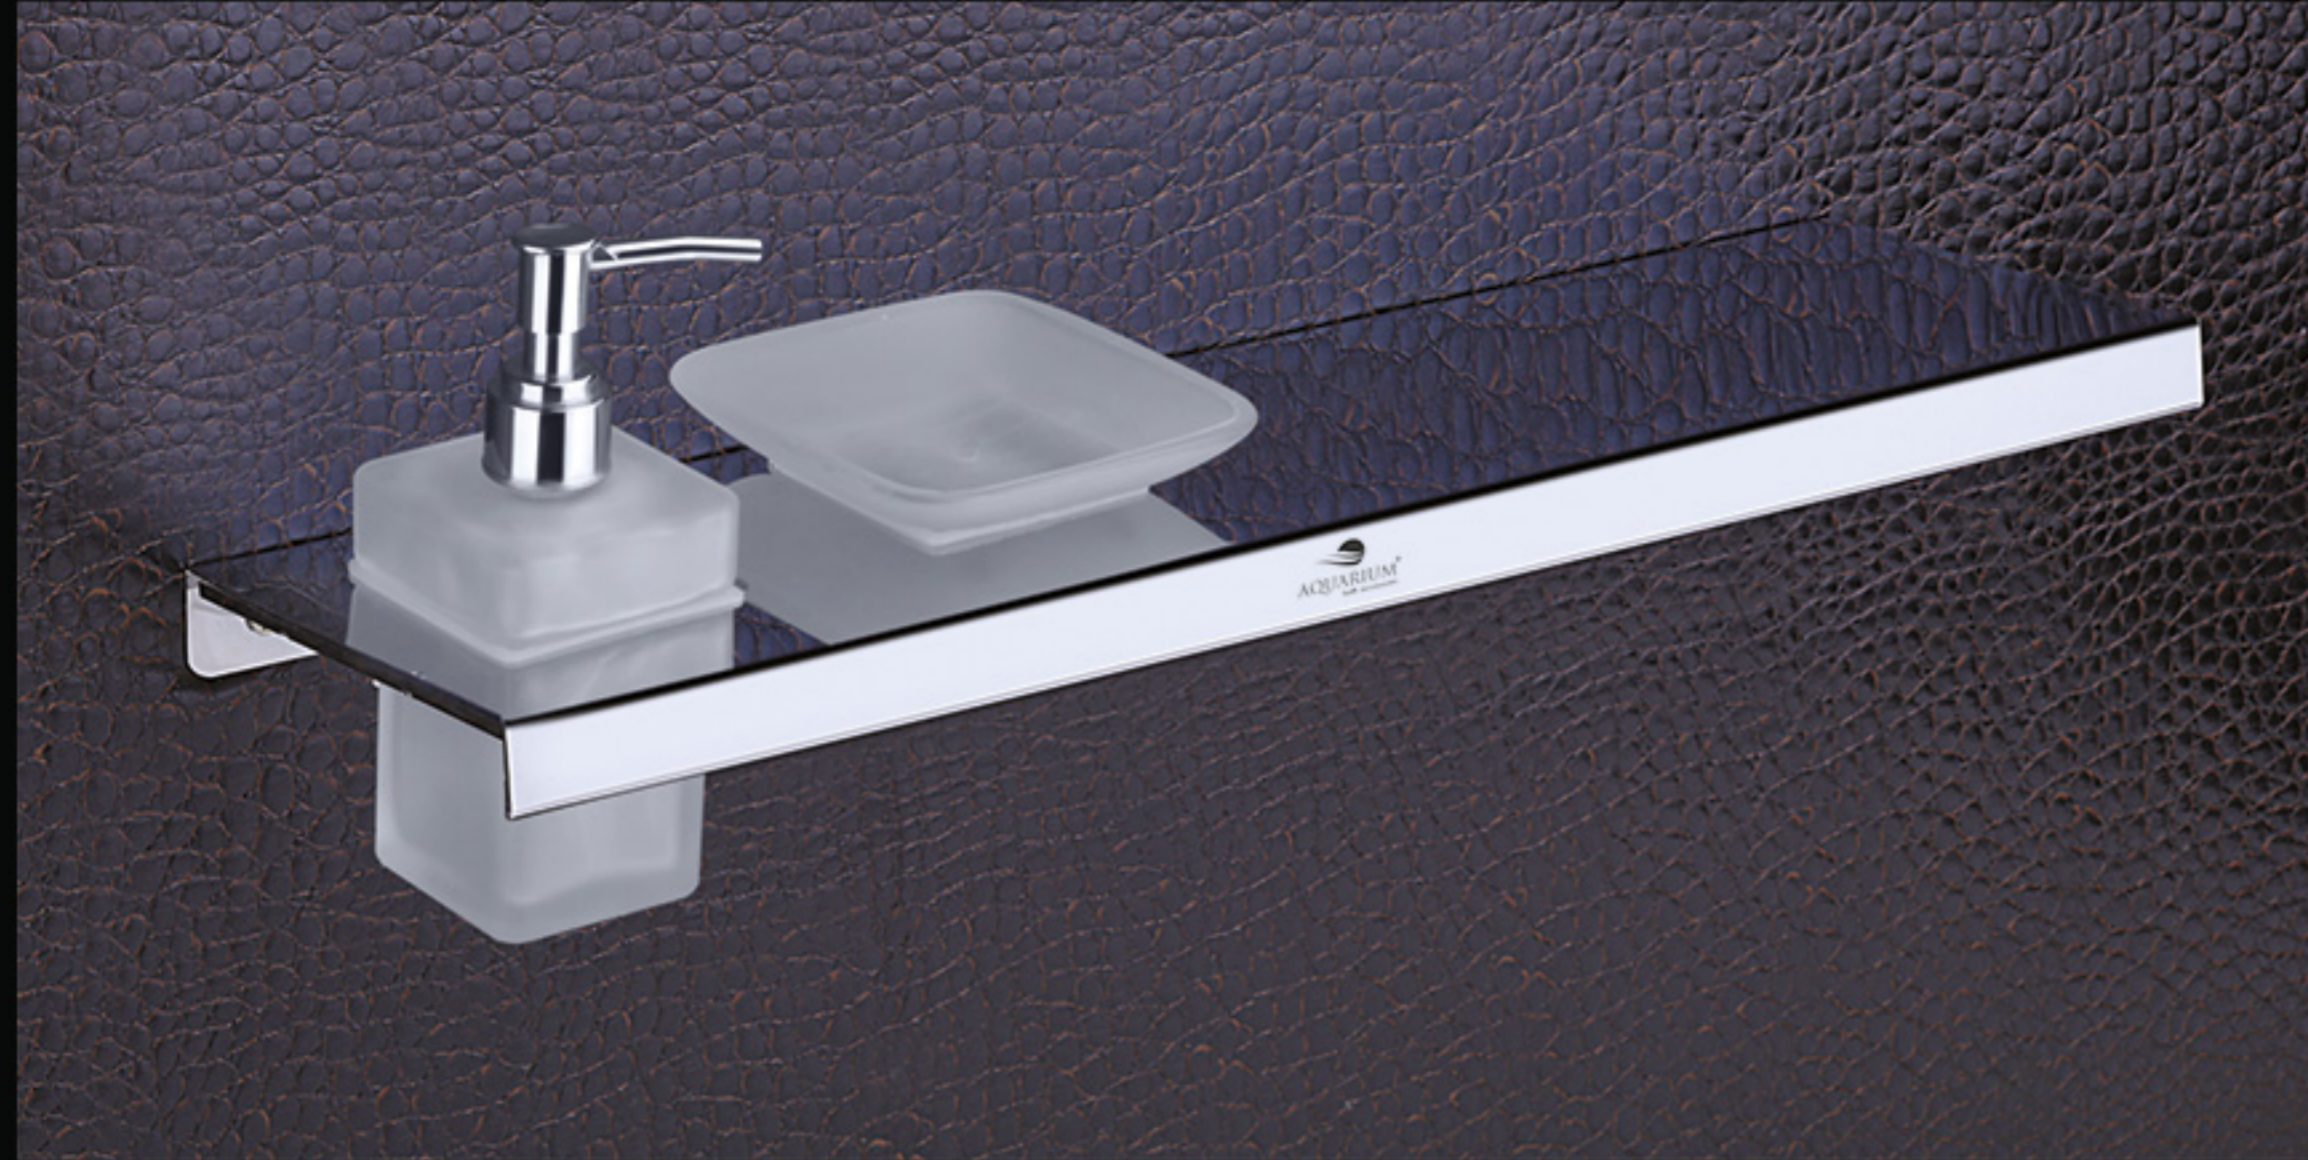

AT-1113

AQ-2074 Shelf With Liquid Dispenser With Soap Dish

5" x 18" ₹ 1890

AQ-2072 Shelf With Soap Dish With Tumbler Holder

5" x 18" ₹ 1687

AQ-2074

AQ-2072

A Union of Comfort and  
*Efficiency*