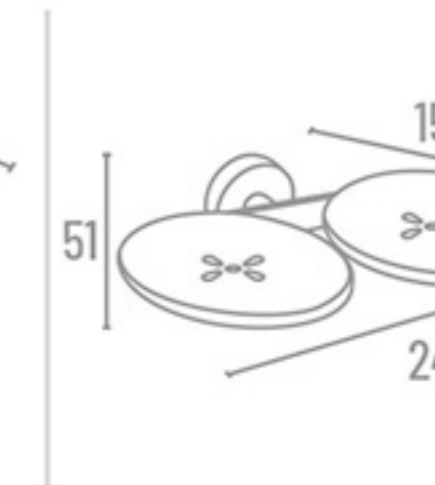

RUBY (GOLD - PVD)

₹ 1080

₹ 980

₹ 1467

RG-3509 With Lid ₹ 1894
RG-3508 Without Lid ₹ 1180

₹ 1344

₹ 549

₹ 971

RG-3514 24" ₹ 2868
RG-3515 18" ₹ 2725

₹ 1281

₹ 1878

₹ 971

₹ 2096