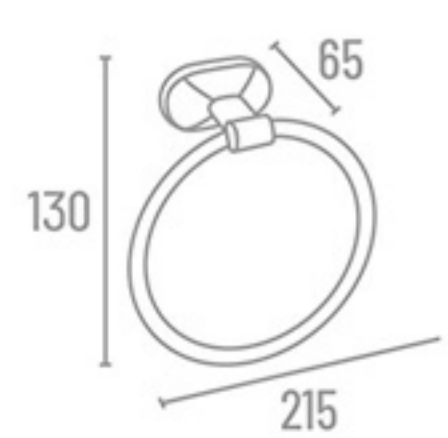

₹ 1440

₹ 1354

₹ 2058

SP-2309 With Lid ₹ 2188
SP-2308 Without Lid ₹ 1471

₹ 1661

₹ 696

₹ 1344

₹ 1477

₹ 2376

₹ 1344