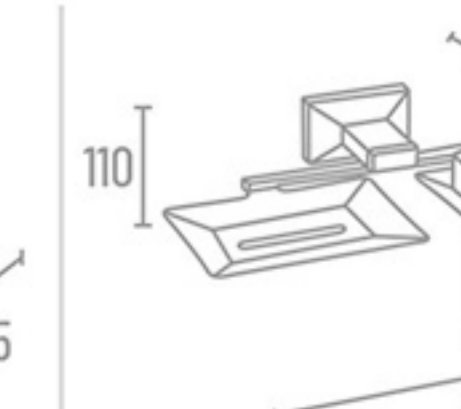

₹ 1658

₹ 1541

₹ 2791

BR-1609 With Lid ₹ 2383
BR-1608 Without Lid ₹ 1666

₹ 1841

₹ 852

₹ 1576

₹ 1675

₹ 2756

₹ 1576