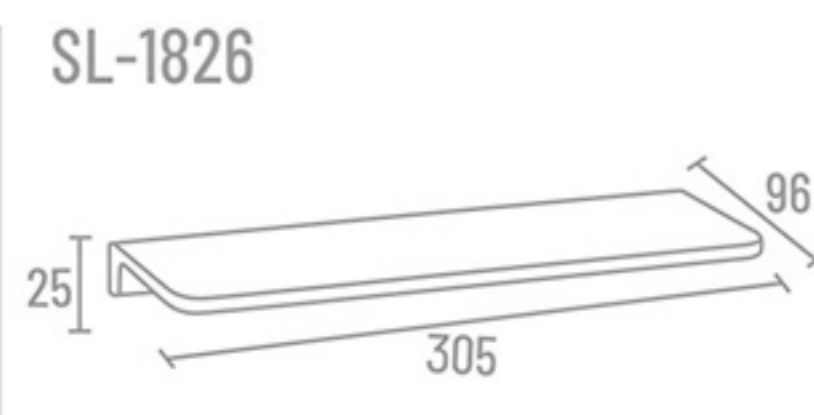

20" ₹ 7985

SL-1826 Shelf

12" ₹ 8411

Contemporary design with a  
*royale touch*

Use Material  
Fully Brass

Easy to  
CLEAN

PVD  
FINISH

Extra  
DURABLE