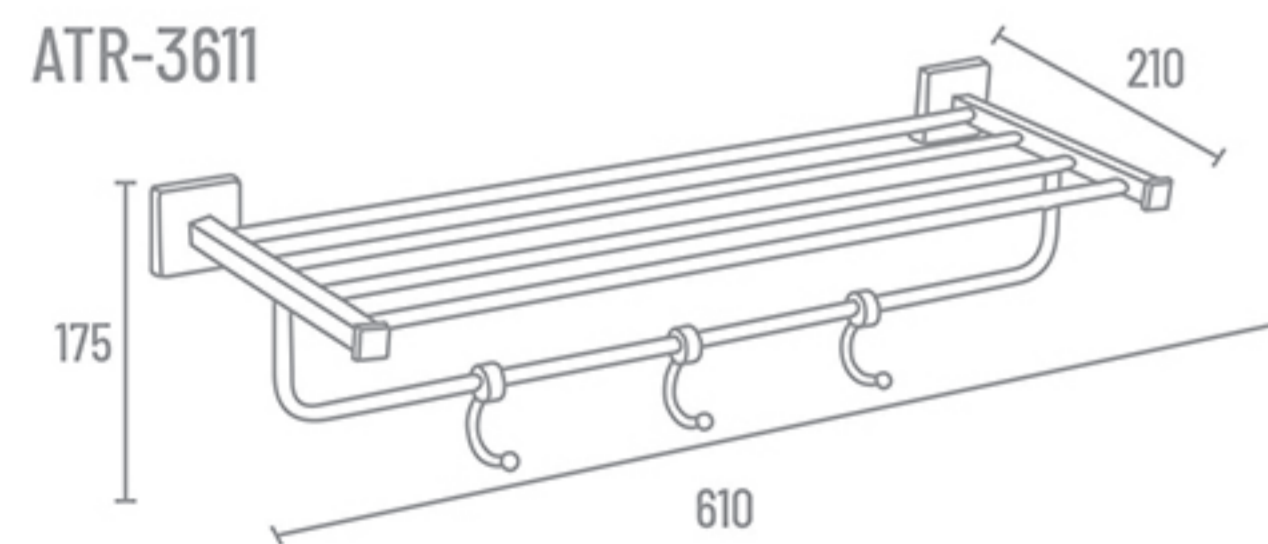

ATR-3624 24" ₹ 1913
ATR-3623 18" ₹ 1832

Towel Rod Heavy

ATR-3600 Set 5 Pcs.
(Towel Rod, Soap Dish, Napkin Ring, Robe Hook, Tumbler Holder)

₹ 5925

Fascination to
Your Space