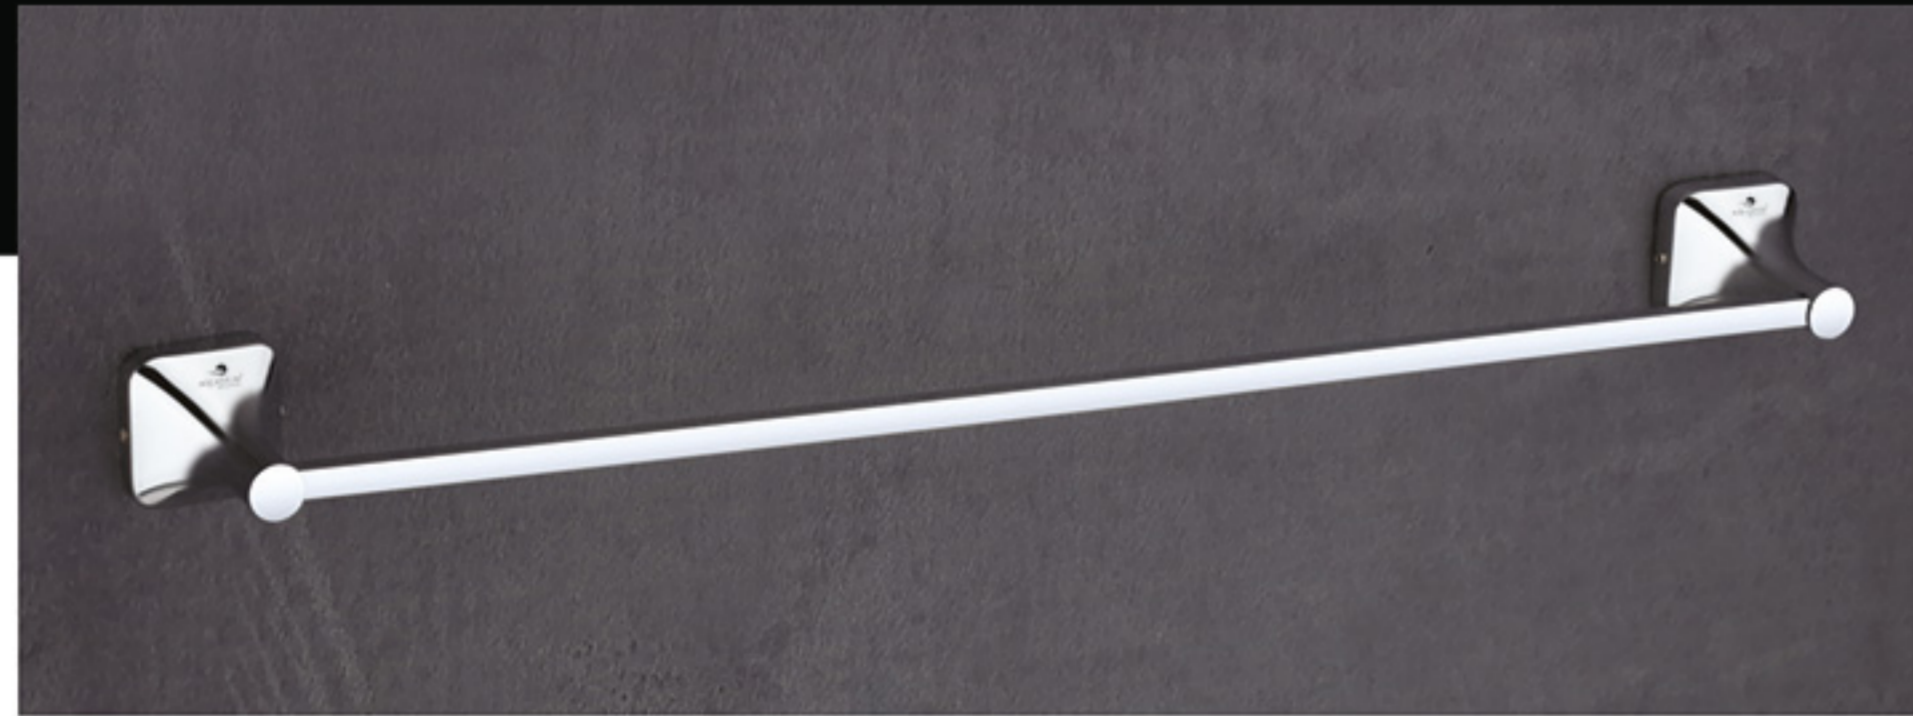

ELC-4521

ELC-4502

ELC-4502 24" ₹ 1417
ELC-4501 18" ₹ 1381