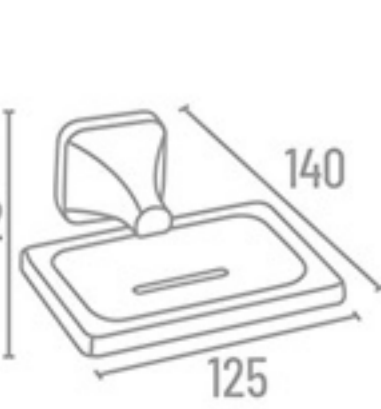

ELG-4812 Double Soap Dish

₹ 2223

ELG-4813 Soap Dish with Tumbler Holder

₹ 2386

ELG-4819 Soap dish (Glass)

₹ 1430

ELG-4804

ELG-4803