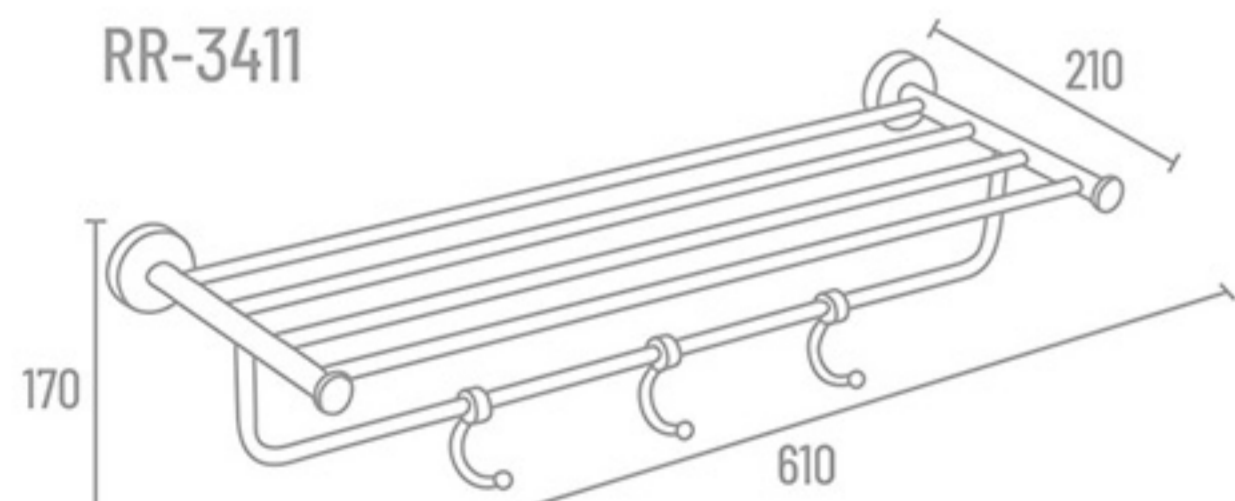

**RR-3402** 24" ₹ 1591  
**RR-3401** 18" ₹ 1522

Towel Rod Heavy

**RR-3424** 24" ₹ 1815  
**RR-3423** 18" ₹ 1746

RR-3411

RR-3421

RR-3402

RR-3424

**RR-3400** Set 5 Pcs.  
(Towel Rod, Soap Dish, Napkin Ring, Robe Hook, Tumbler Holder)