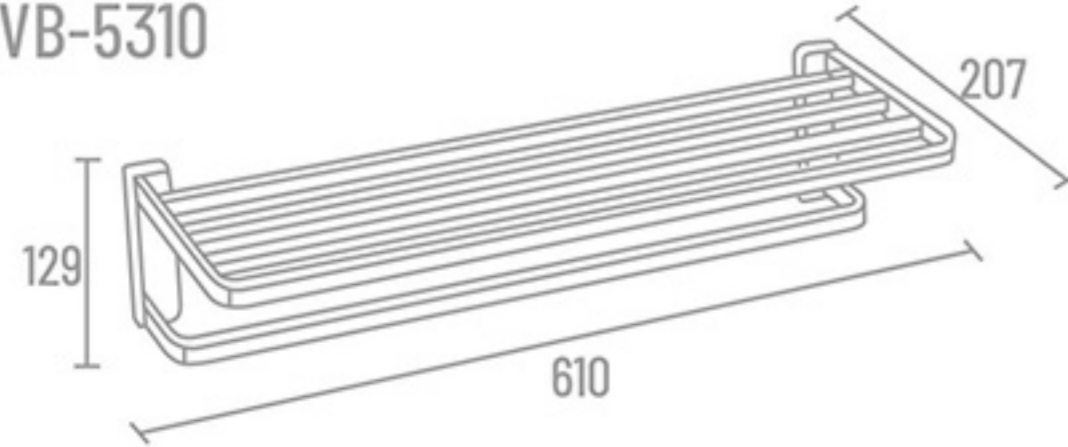

Towel Rack

CVB-5310 24" ₹ 14645

Towel Rod

CVB-5302 24" ₹ 6982

CVB-5310

CVB-5302

Experience an elite  
*range of excellence*

Use Material  
Fully Brass