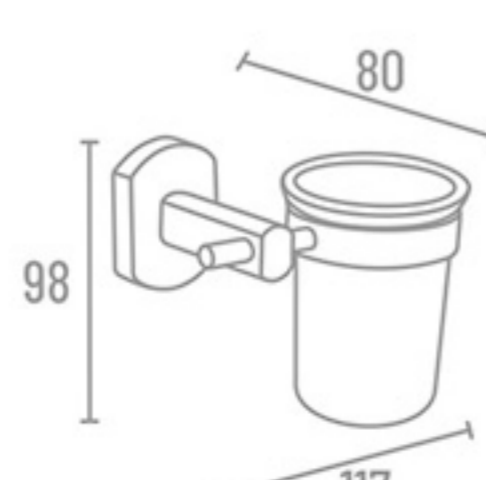

LR-2711 24" With Hook ₹ 3219