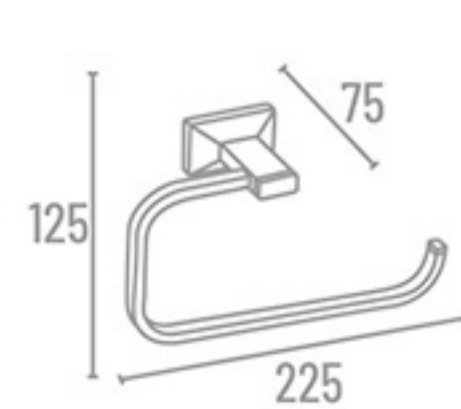

Towel Rack
BR-1410 24" ₹ 6883
BR-1417 18" ₹ 6445