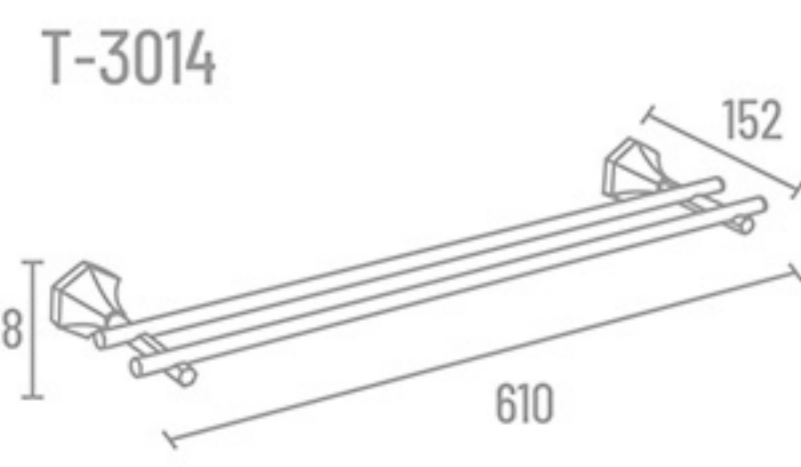

T-3002 24" ₹ 2032
T-3001 18" ₹ 1971

T-3000 Set 5 Pcs.
(Towel Rod, Soap Dish, Napkin Ring, Robe Hook, Tumbler Holder)

₹ 6670

Puristic beauty with
corners and edges