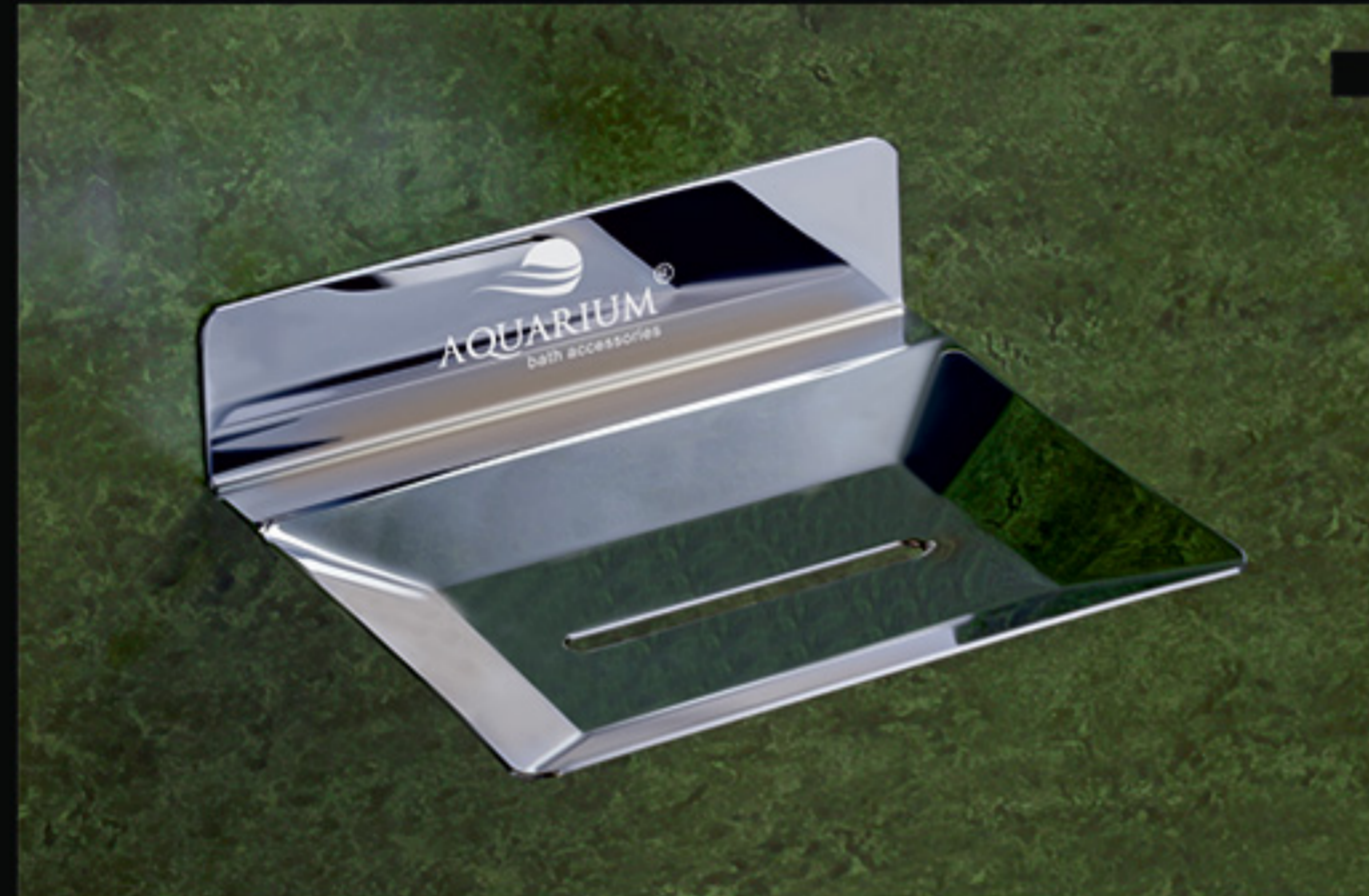

₹ 438

**GN-2816** Key Stand

₹ 341

AQ-2054 Red Series Soap Dish ₹ 333

AQ-2057 Orange Series Soap Dish ₹ 333

AQ-2055 Yellow Series Soap Dish ₹ 333

AQ-2056 Lemon Series Soap Dish ₹ 333

AQ-2058 Counter Soap Dish ₹ 712