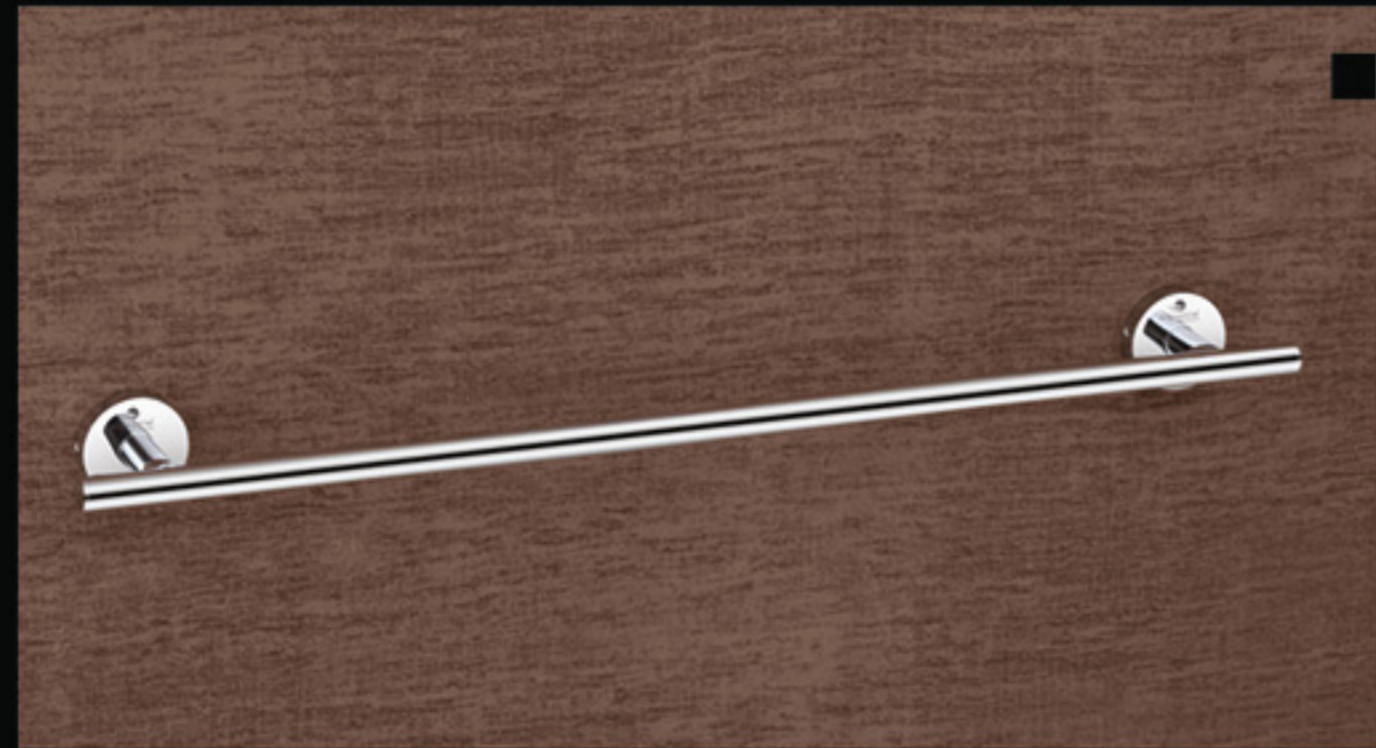

Towel Rack

Towel Rack Shelf

**R-1021** 24" ₹ 1964

Towel Rod

**R-1002** 24" ₹ 898  
**R-1001** 18" ₹ 878

Towel Rod Heavy

**R-1024** 24" ₹ 996  
**R-1023** 18" ₹ 968

**R-1000** Set 5 Pcs.  
(Towel Rod, Soap Dish, Napkin Ring, Robe Hook, Tumbler Holder)