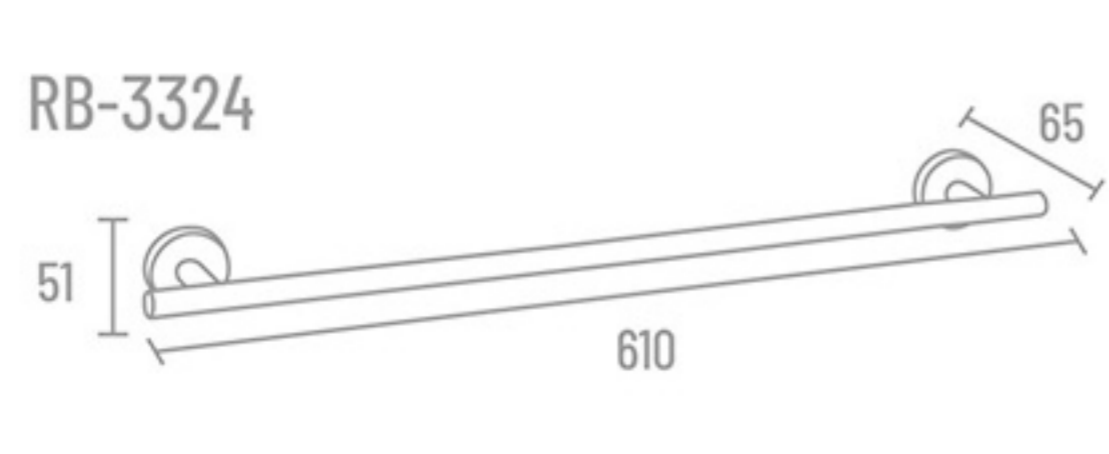

RB-3311 24" With Hook ₹ 5187
RB-3310 24" Without Hook ₹ 4736
RB-3318 18" With Hook ₹ 4734
RB-3317 18" Without Hook ₹ 4279

RB-3321 24" ₹ 3715

RB-3302 24" ₹ 1591
RB-3301 18" ₹ 1522

RB-3324 24" ₹ 1815
RB-3323 18" ₹ 1746

(Towel Rod, Soap Dish, Napkin Ring, Robe Hook, Tumbler Holder)

₹ 5481

Feel the Real
Experience

Use Material
304 stainless steel

Easy to
CLEAN

PVD
FINISH

Extra
DURABLE

10 Years
WARRANTY*

RUBY (BLACK MATT PVD)