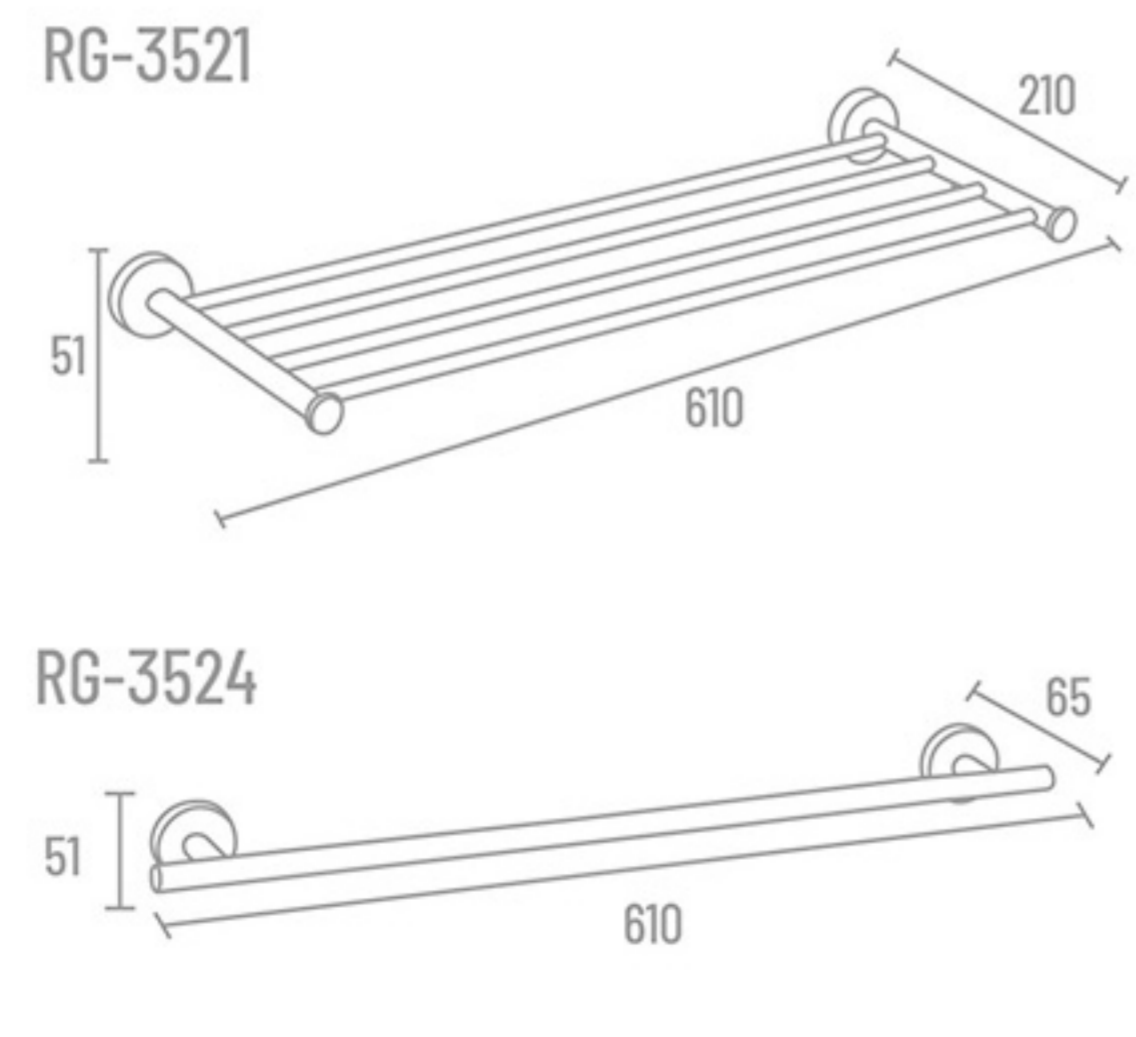

RG-3500 Set 5 Pcs.
(Towel Rod, Soap Dish, Napkin Ring, Robe Hook, Tumbler Holder)

₹ 5481