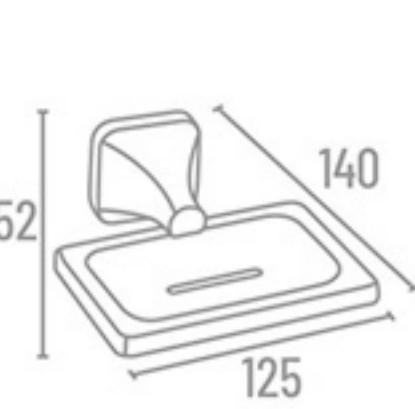

₹ 1568

₹ 1311

₹ 1728

₹ 2950

₹ 864

₹ 1398

₹ 1430

₹ 2223

₹ 2386

₹ 1430