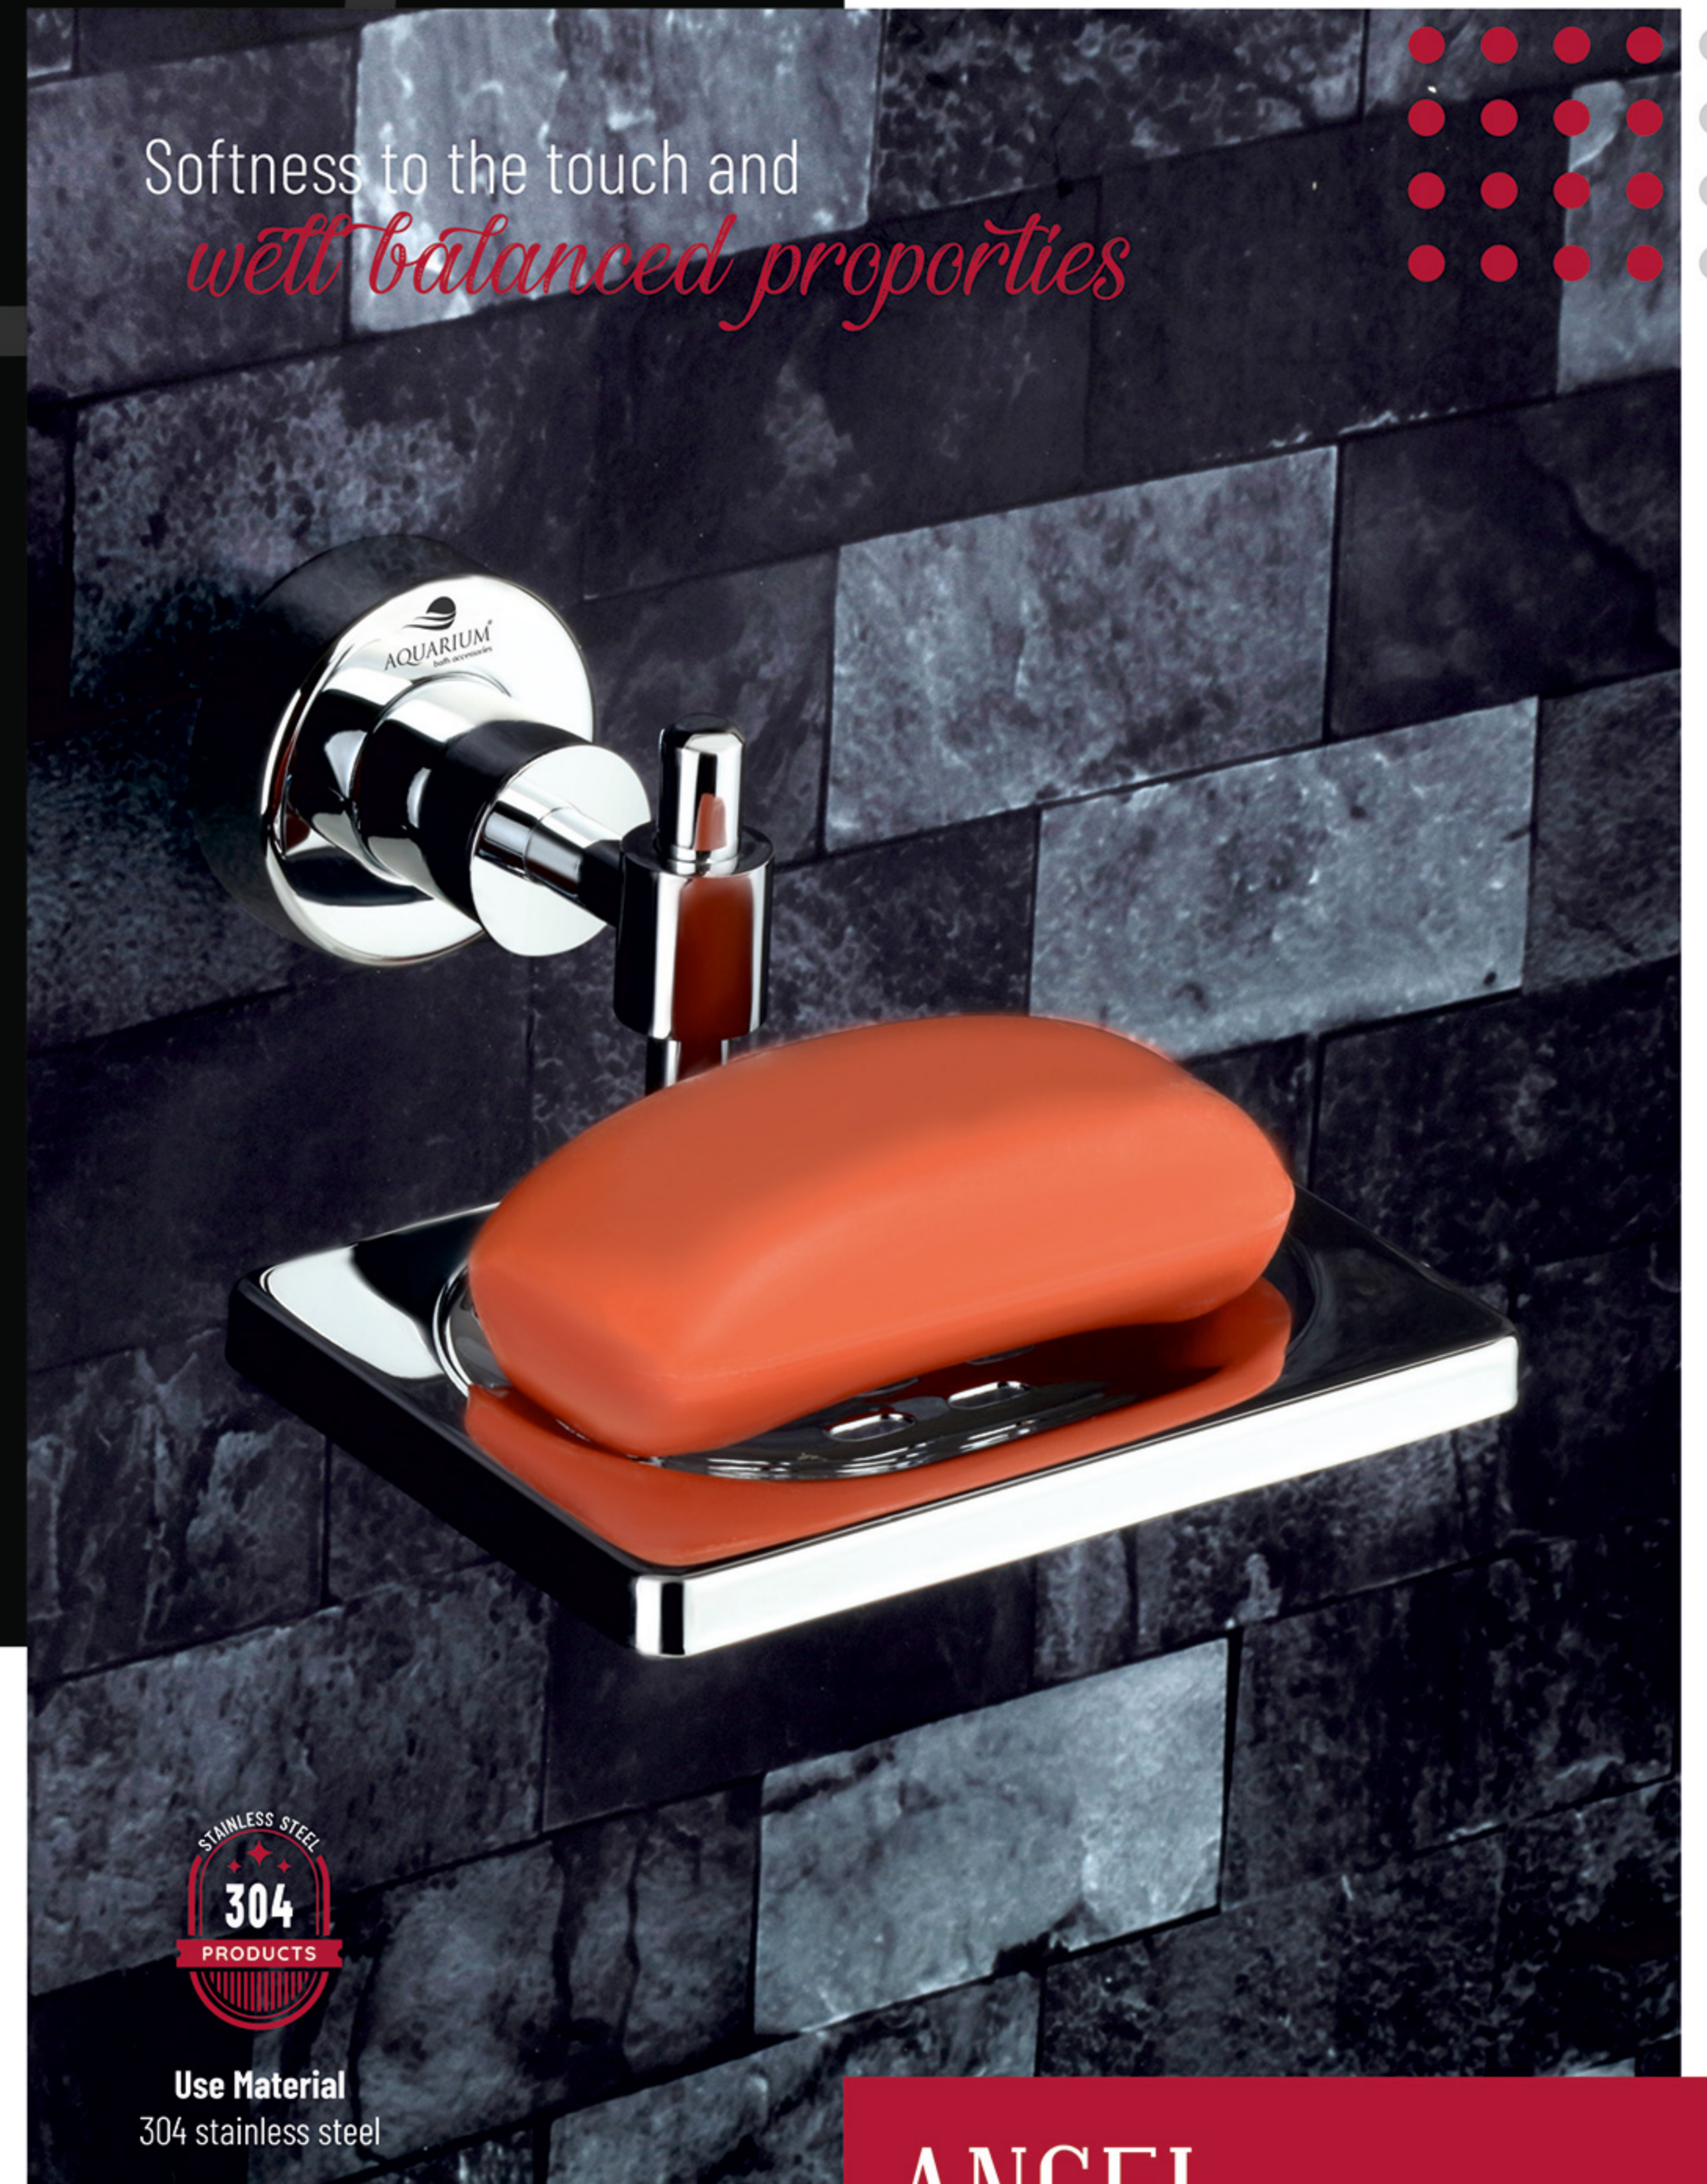

**A-200** Set 5 Pcs.  
(Towel Rod, Soap Dish, Napkin Ring, Robe Hook, Tumbler Holder)

₹ 4480

Softness to the touch and  
*well balanced properties*

**Use Material**  
304 stainless steel

-   
Easy to  
CLEAN
-   
CHROME  
FINISH
-   
Extra  
DURABLE
-   
10 Years  
WARRANTY\*