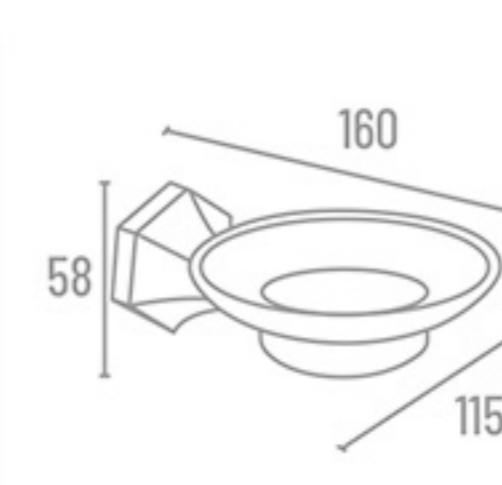

T-3212

T-3209

T-3219

T-3216

T-3213

T-3206

Towel Rack  
**T-3011** 24" With Hook ₹ 4944  
**T-3010** 24" Without Hook ₹ 4622  
**T-3018** 18" With Hook ₹ 4798  
**T-3017** 18" Without Hook ₹ 4476

Double Towel Rod