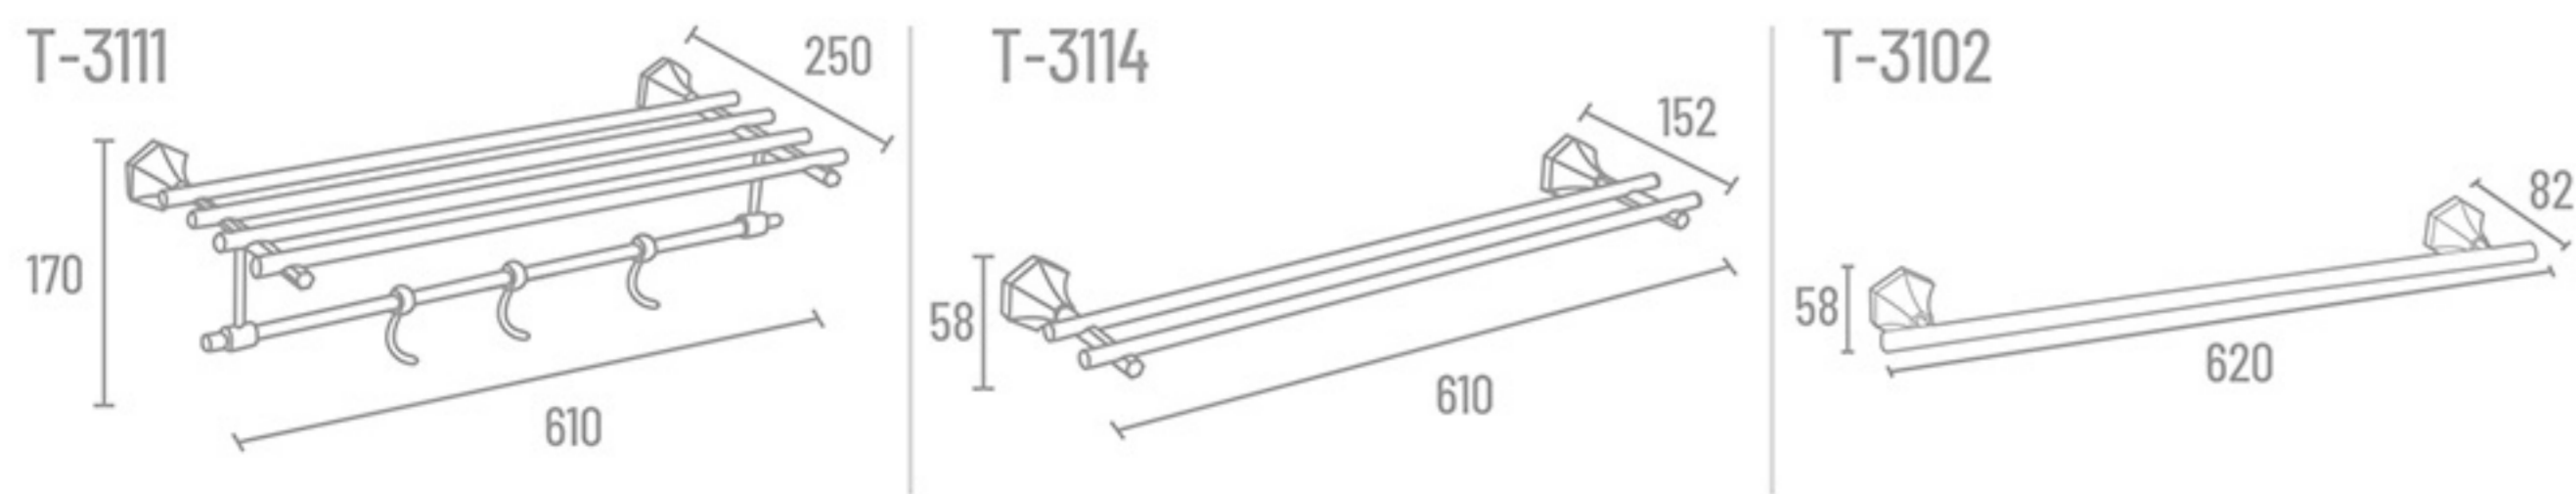

T-3102 24" ₹ 2262
T-3101 18" ₹ 2144

T-3100 Set 5 Pcs.
(Towel Rod, Soap Dish, Napkin Ring, Robe Hook, Tumbler Holder)

₹ 7206

A Forward arched shape with ergonomic
finish as design highlight