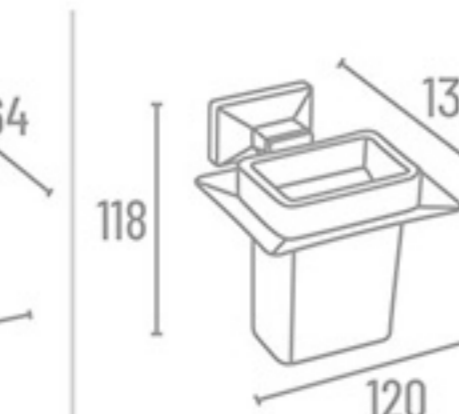

BRILL (ROSE GOLD / BLACK MATT - PVD)

₹ 1658

₹ 1541

₹ 2791

BR-1509 With Lid ₹ 2383
BR-1508 Without Lid ₹ 1666

₹ 1841

₹ 852

₹ 1576

₹ 1675

₹ 2756

₹ 1576