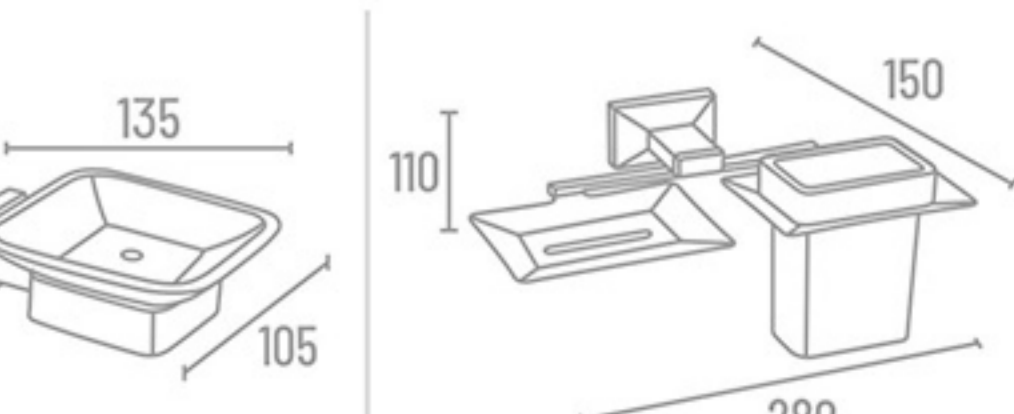

BR-1213

Towel Rack

SP-2511 24" With Hook ₹ 5981  
SP-2518 18" With Hook ₹ 5570

Double Towel Rod

SP-2514 24" ₹ 3170

Towel Rod

SP-2502 24" ₹ 1772  
SP-2501 18" ₹ 1703

**SP-2500** Set 5 Pcs.  
(Towel Rod, Soap Dish, Napkin Ring, Robe Hook, Tumbler Holder)