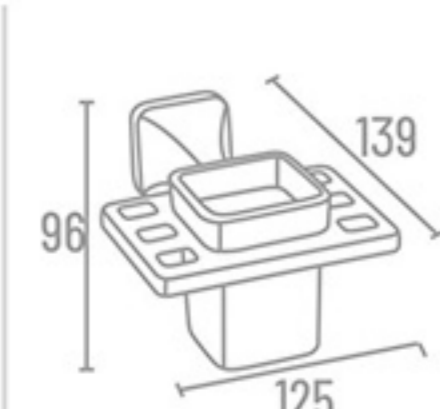

₹ 1568

₹ 1311

₹ 1728

₹ 2950

₹ 864

₹ 1398

₹ 1430

Paper Holder

₹ 2223

₹ 2386

₹ 1430