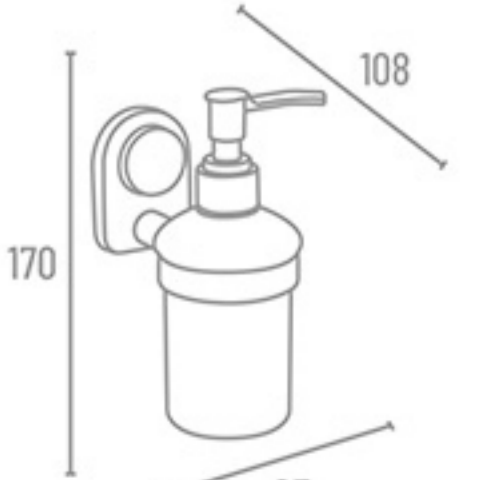

**B-306**

**ATR-3611** 24" With Hook ₹ 5387  
**ATR-3610** 24" Without Hook ₹ 4934  
**ATR-3618** 18" With Hook ₹ 5030  
**ATR-3617** 18" Without Hook ₹ 4577

Towel Rack

**ATR-3621** 24" ₹ 4077

**ATR-3602** 24" ₹ 1778  
**ATR-3601** 18" ₹ 1663