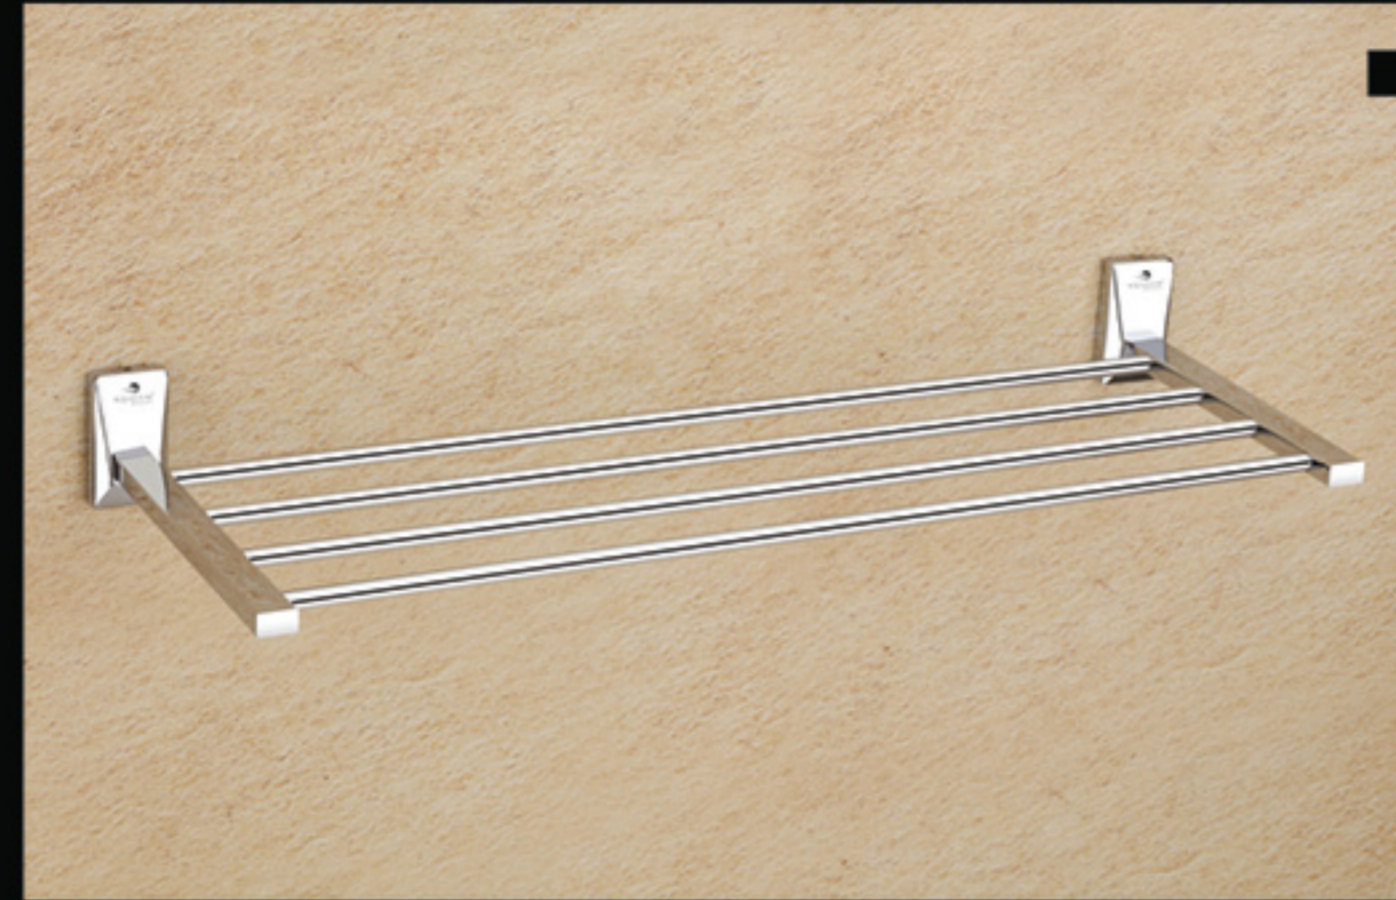

TN-8009

TN-8016

TN-8013

TN-8006

TN-8019

**NXC-3811** 24" with Hook ₹ 3554  
**NXC-3810** 24" without Hook ₹ 3230  
**NXC-3818** 18" with Hook ₹ 3430  
**NXC-3817** 18" without Hook ₹ 3107

Towel Rack

Towel Rack Shelf