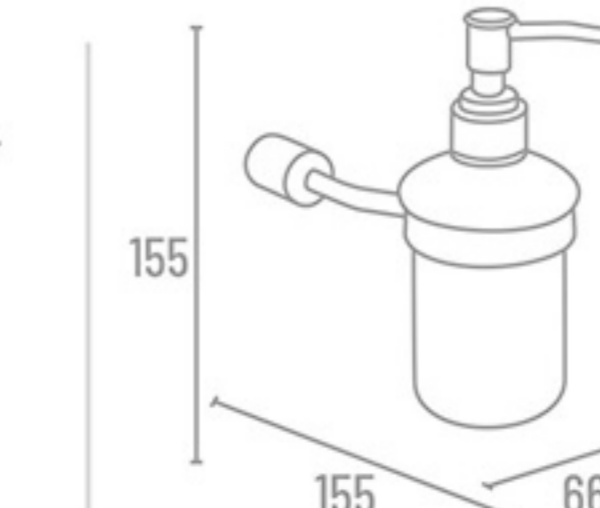

**S-114**

**S-113**

Towel Rack

OS-911 24" With Hook ₹ 3378  
OS-918 18" With Hook ₹ 3270

Towel Rod

OS-902 24" ₹ 1084  
OS-901 18" ₹ 1046

OS-900 Set 5 Pcs.  
(Towel Rod, Soap Dish, Napkin Ring, Robe Hook, Tumbler Holder)