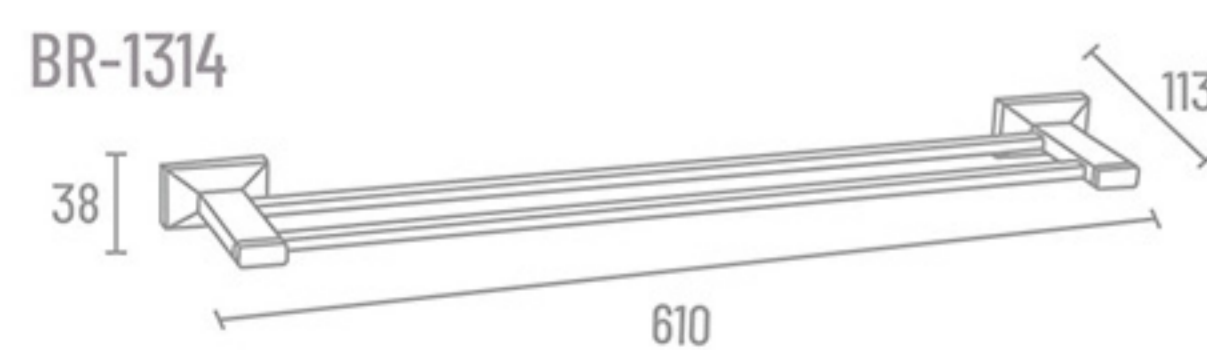

**BR-1609**

**BR-1616**

**BR-1619**

**BR-1613**

Towel Rack  
BR-1310 24" ₹ 6883  
BR-1317 18" ₹ 6445

Towel Rack Shelf  
BR-1321 24" ₹ 5785  
BR-1322 18" ₹ 5364

Double Towel Rod  
BR-1314 24" ₹ 3000

Towel Rod  
BR-1302 24" ₹ 2261  
BR-1301 18" ₹ 2190