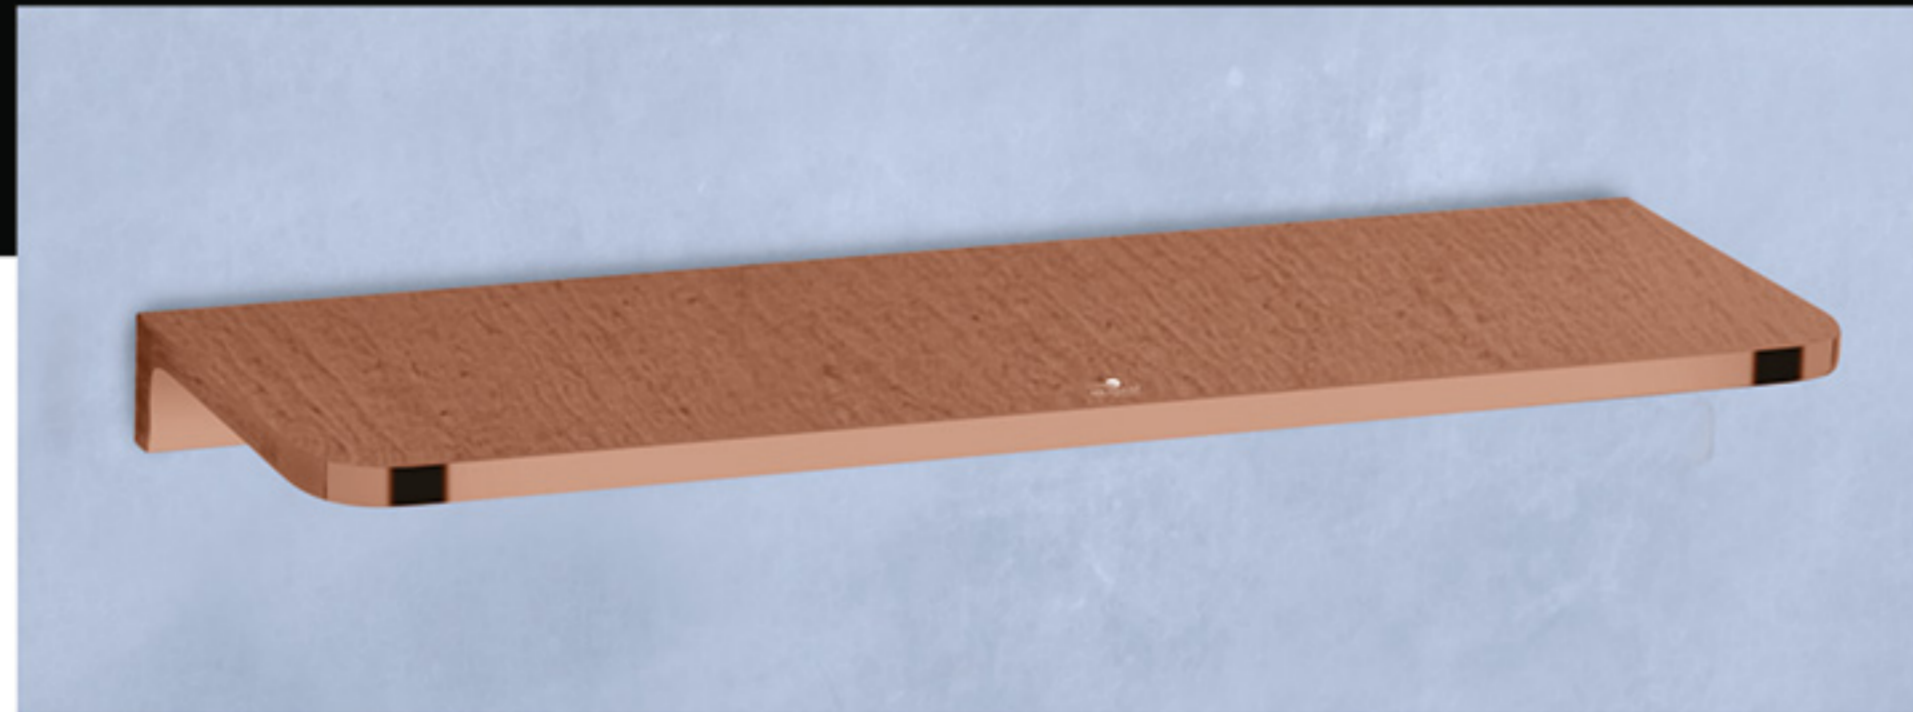

20" ₹ 7985

SL-1826 Shelf

12" ₹ 8411

Contemporary design with a  
*royale touch*

Use Material  
Fully Brass

Easy to  
CLEAN

PVD  
FINISH

Extra  
DURABLE