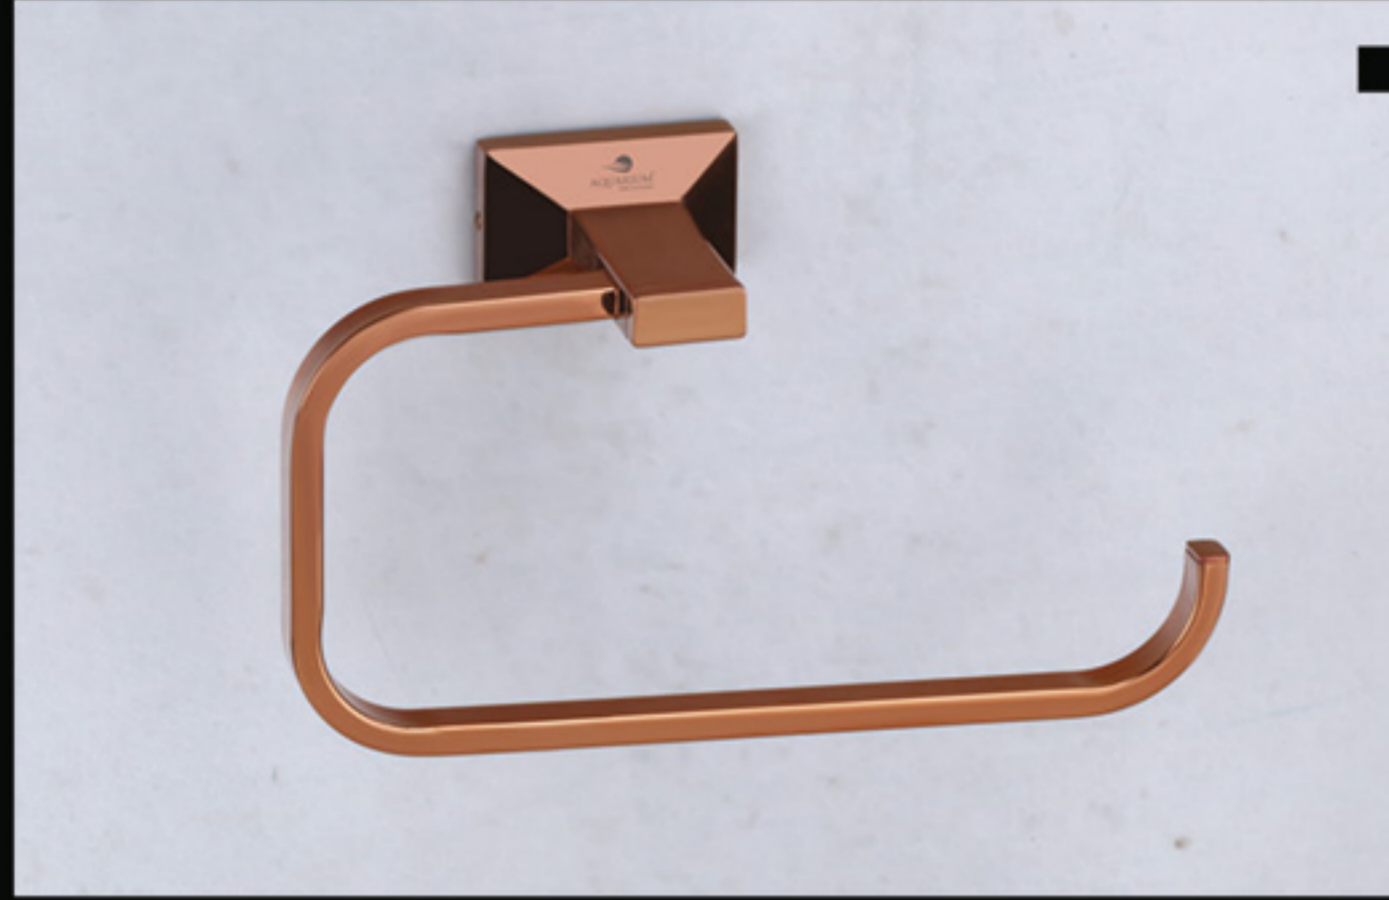

**BR-1300** Set 5 Pcs.  
(Towel Rod, Soap Dish, Napkin Ring, Robe Hook, Tumbler Holder)

₹ 7987

Design that reflects the  
*artistic vision*

**Use Material**  
Brass and 304 stainless steel

Easy to  
CLEAN

PVD  
FINISH

Extra  
DURABLE

10 Years  
WARRANTY\*

**BRILL** (ROSE GOLD - PVD)

BR-1304 Napkin Ring

₹ 1658

BR-1303 Soap Dish

₹ 1541

BR-1306 Liquid Soap Dispenser

₹ 2791

Paper Holder

BR-1309 With Lid ₹ 2383  
BR-1308 Without Lid ₹ 1666

BR-1320 Napkin Ring (Square)

₹ 1841

BR-1305 Robe Hook

₹ 852