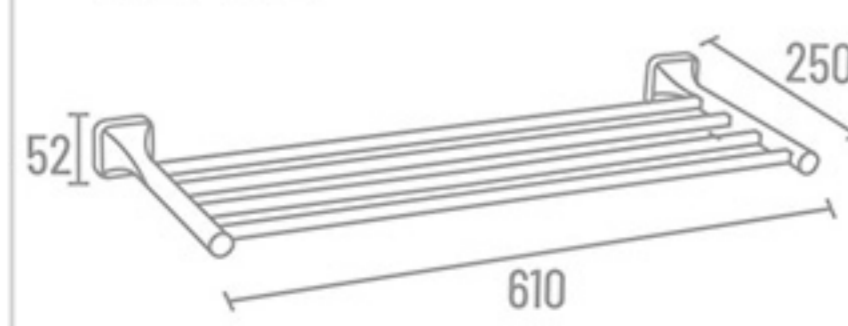

ELG-4821 24" ₹ 5347  
ELG-4822 18" ₹ 4924

Towel Rod

ELG-4802 24" ₹ 1878  
ELG-4801 18" ₹ 1798

ELG-4810

ELG-4821

ELG-4802

**ELG-4800 Set 5 Pcs.**  
(Towel Rod, Soap Dish, Napkin Ring, Robe Hook, Tumbler Holder)