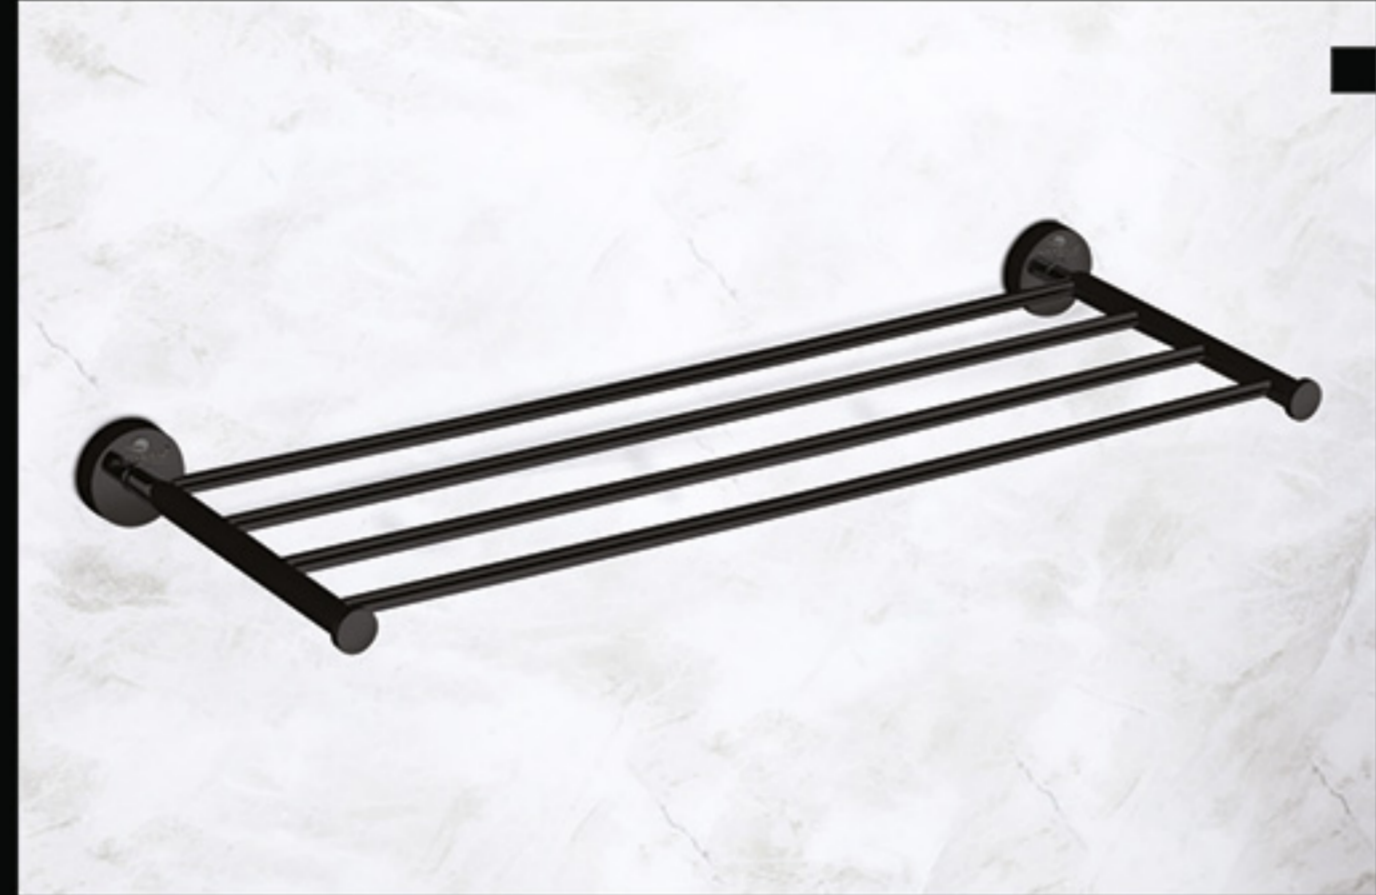

**RG-3509**

**RG-3516**

**RG-3514**

**RG-3519**

**RG-3513**

RB-3311 24" With Hook ₹ 5187  
 RB-3310 24" Without Hook ₹ 4736  
 RB-3318 18" With Hook ₹ 4734  
 RB-3317 18" Without Hook ₹ 4279

Towel Rack

Towel Rack Shelf