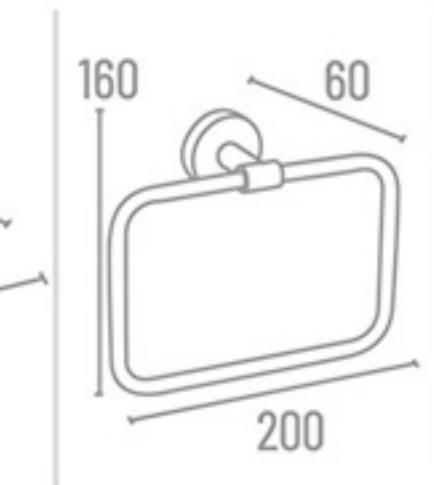

RUBY (GOLD - PVD)

₹ 1080

₹ 980

₹ 1467

RG-3509 With Lid ₹ 1894
RG-3508 Without Lid ₹ 1180

₹ 1344

₹ 549

₹ 971

RG-3514 24" ₹ 2868
RG-3515 18" ₹ 2725

₹ 1281

₹ 1878

₹ 971

₹ 2096