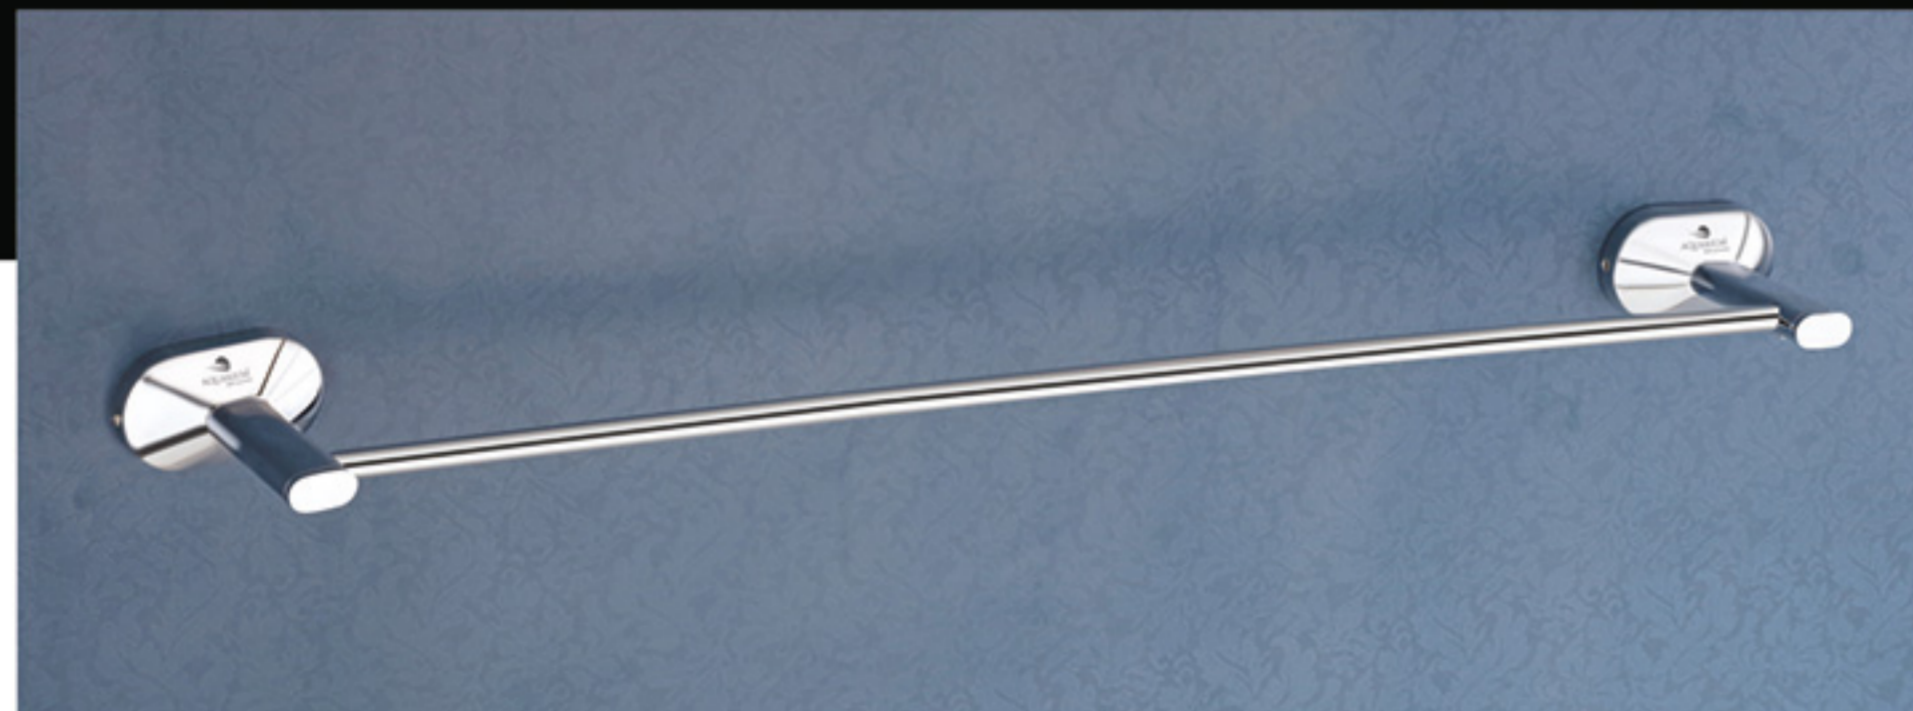

Towel Rack

SP-2211 24" With Hook ₹ 3637  
SP-2218 18" With Hook ₹ 3479

Double Towel Rod

SP-2214 24" ₹ 1837

Towel Rod

SP-2202 24" ₹ 1176  
SP-2201 18" ₹ 1150

SP-2200 Set 5 Pcs.  
(Towel Rod, Soap Dish, Napkin Ring, Robe Hook, Tumbler Holder)