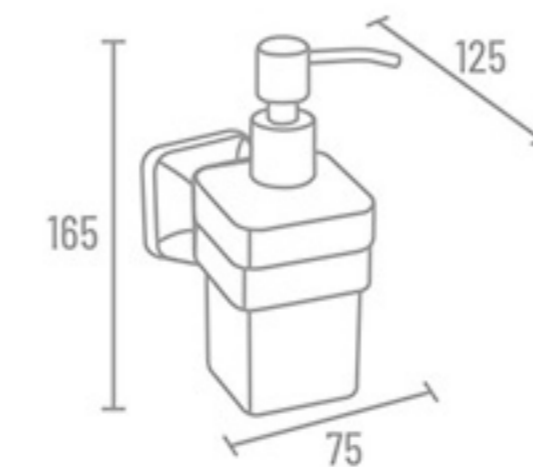

₹ 1091

₹ 938

₹ 1535

₹ 2345

₹ 671

₹ 1058

₹ 1237

Paper Holder

₹ 1478

₹ 1642

₹ 1237