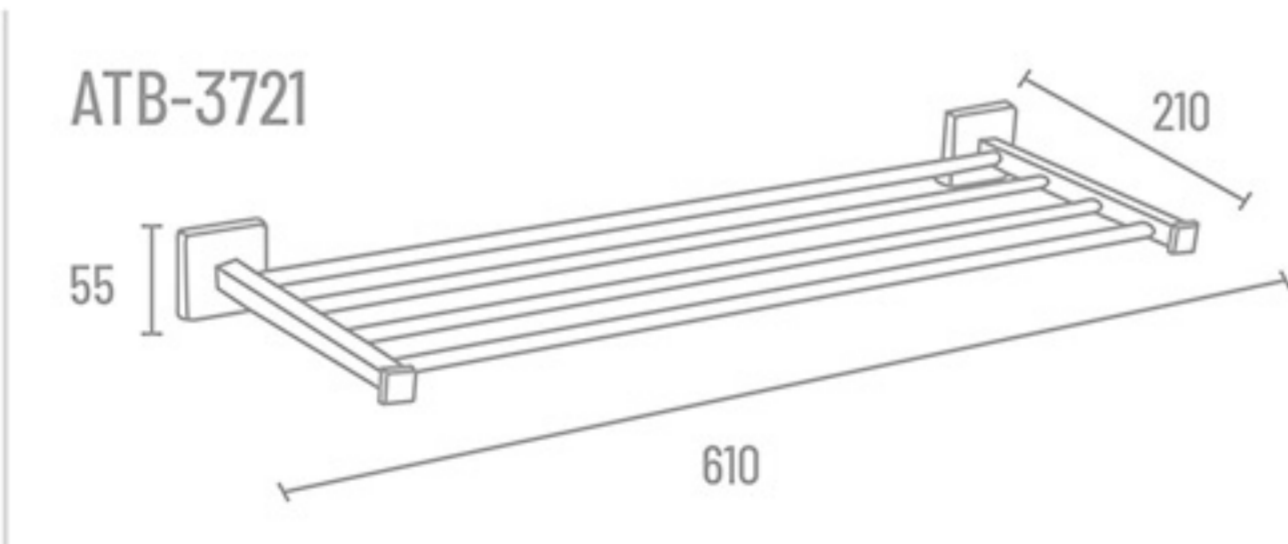

ATB-3724 24" ₹ 1913
ATB-3723 18" ₹ 1832

Towel Rod Heavy