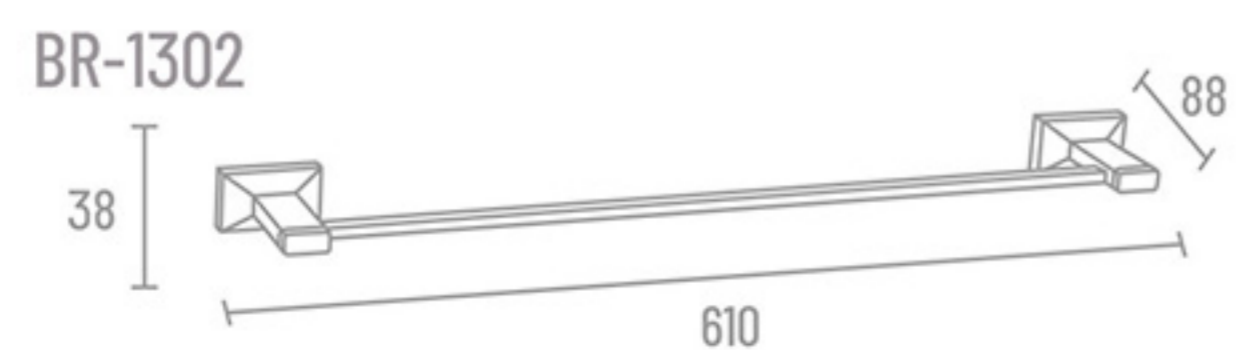

**BR-1609**

**BR-1616**

**BR-1619**

**BR-1613**

Towel Rack  
BR-1310 24" ₹ 6883  
BR-1317 18" ₹ 6445

Towel Rack Shelf  
BR-1321 24" ₹ 5785  
BR-1322 18" ₹ 5364

Double Towel Rod  
BR-1314 24" ₹ 3000

Towel Rod  
BR-1302 24" ₹ 2261  
BR-1301 18" ₹ 2190