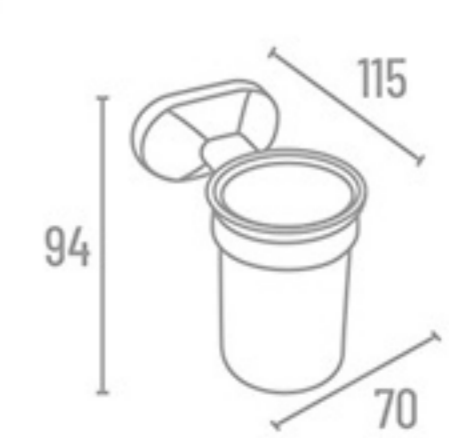

₹ 756

₹ 814

₹ 1552

SP-2209 With Lid ₹ 1242
SP-2208 Without Lid ₹ 997

₹ 944

₹ 523

₹ 1006

₹ 936

₹ 1411

₹ 1006