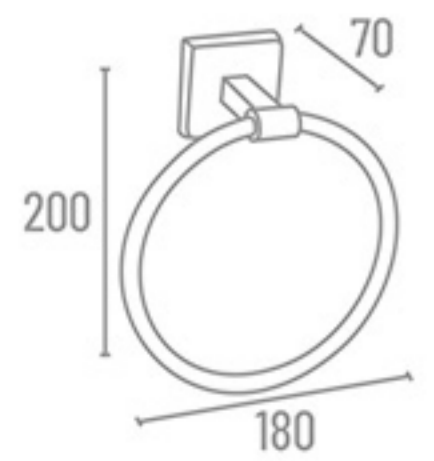

AQ-2074 Shelf With Liquid Dispenser With Soap Dish