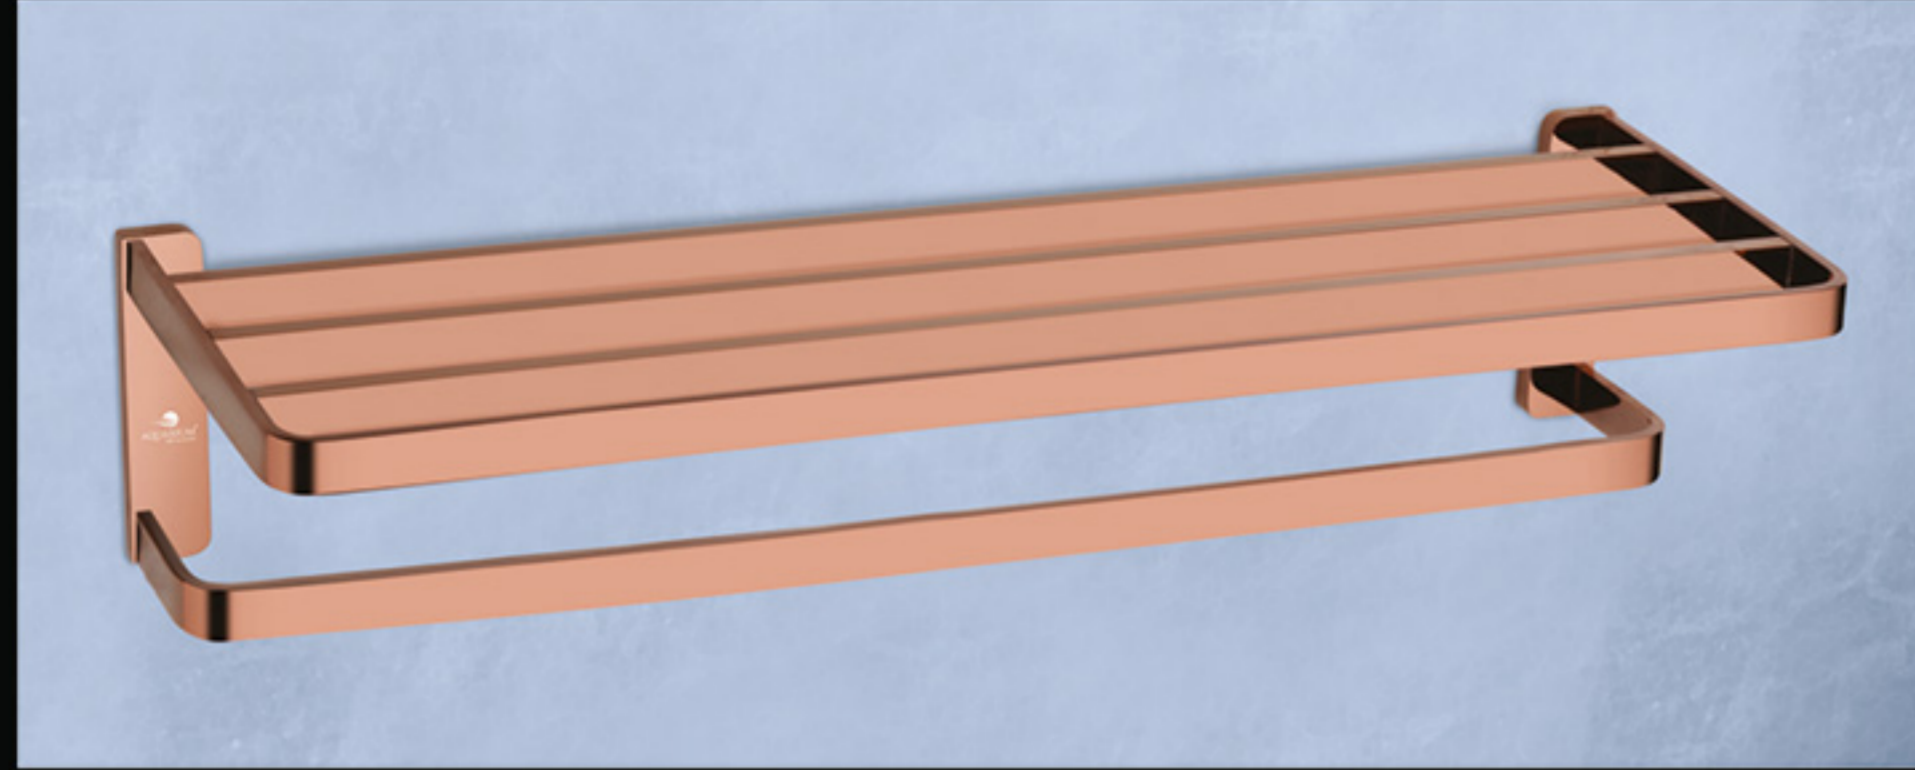

24" ₹ 14645

SL-1802 Towel Rod