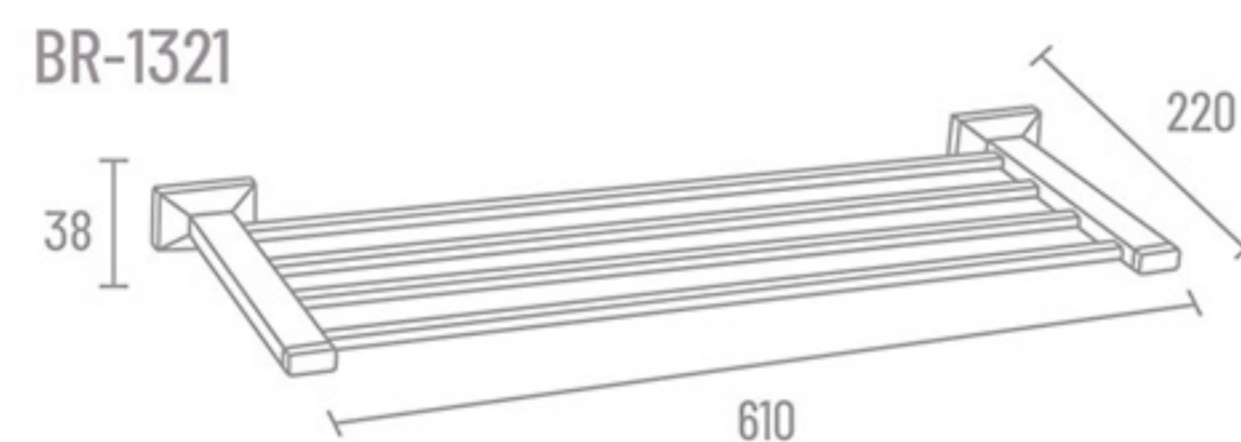

**BR-1609**

**BR-1616**

**BR-1619**

**BR-1613**

Towel Rack  
BR-1310 24" ₹ 6883  
BR-1317 18" ₹ 6445

Towel Rack Shelf  
BR-1321 24" ₹ 5785  
BR-1322 18" ₹ 5364

Double Towel Rod  
BR-1314 24" ₹ 3000

Towel Rod  
BR-1302 24" ₹ 2261  
BR-1301 18" ₹ 2190