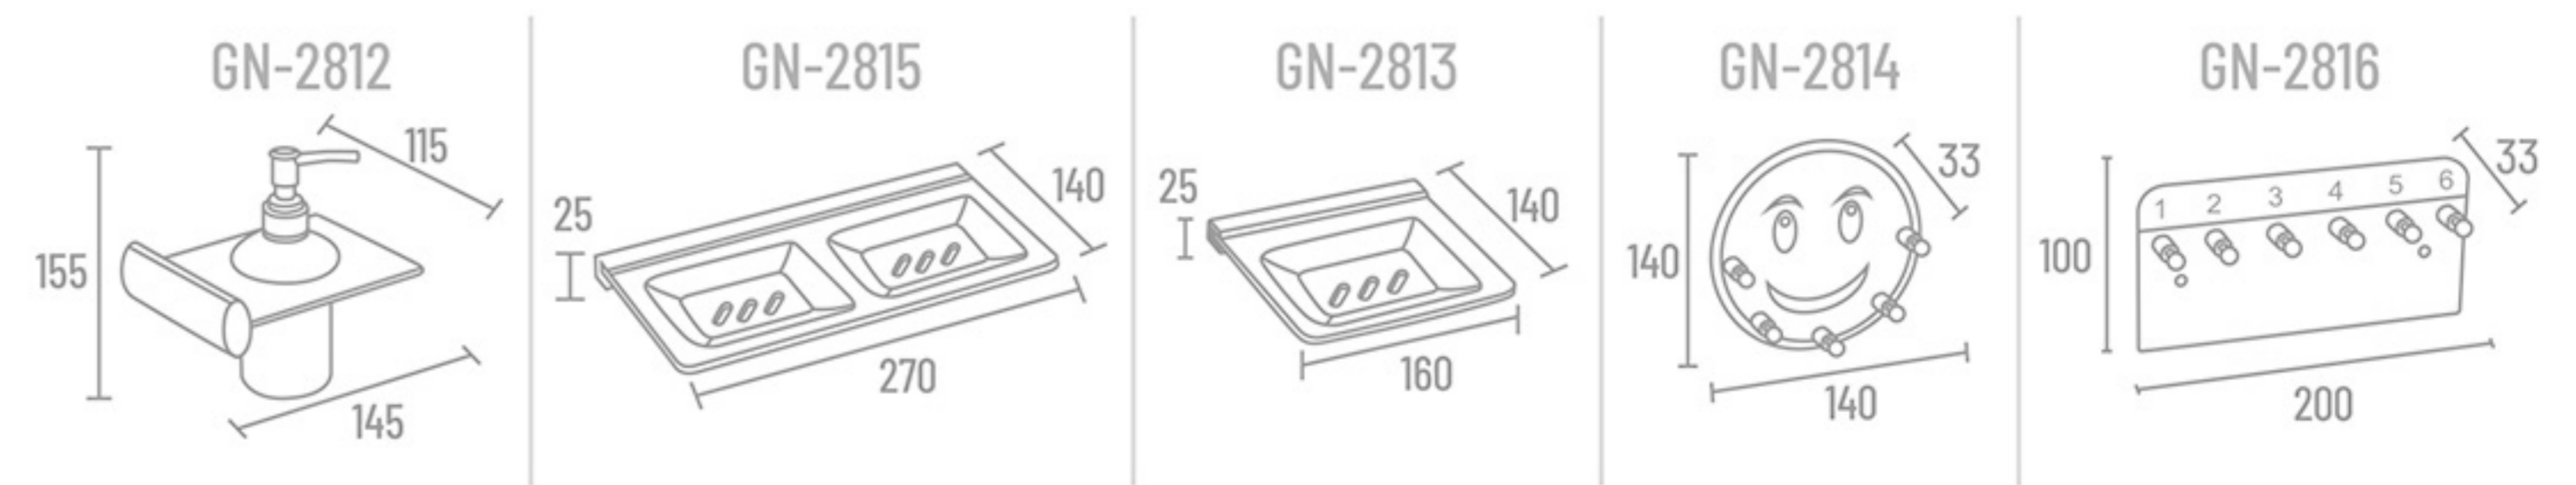

10" x 10" ₹ 1376
12" x 12" ₹ 1555

10" x 10" ₹ 1417
12" x 12" ₹ 1682

05" x 15" ₹ 1183
05" x 18" ₹ 1284

₹ 989

₹ 396

₹ 591

₹ 922

₹ 1029

₹ 438

GN-2816 Key Stand

₹ 341