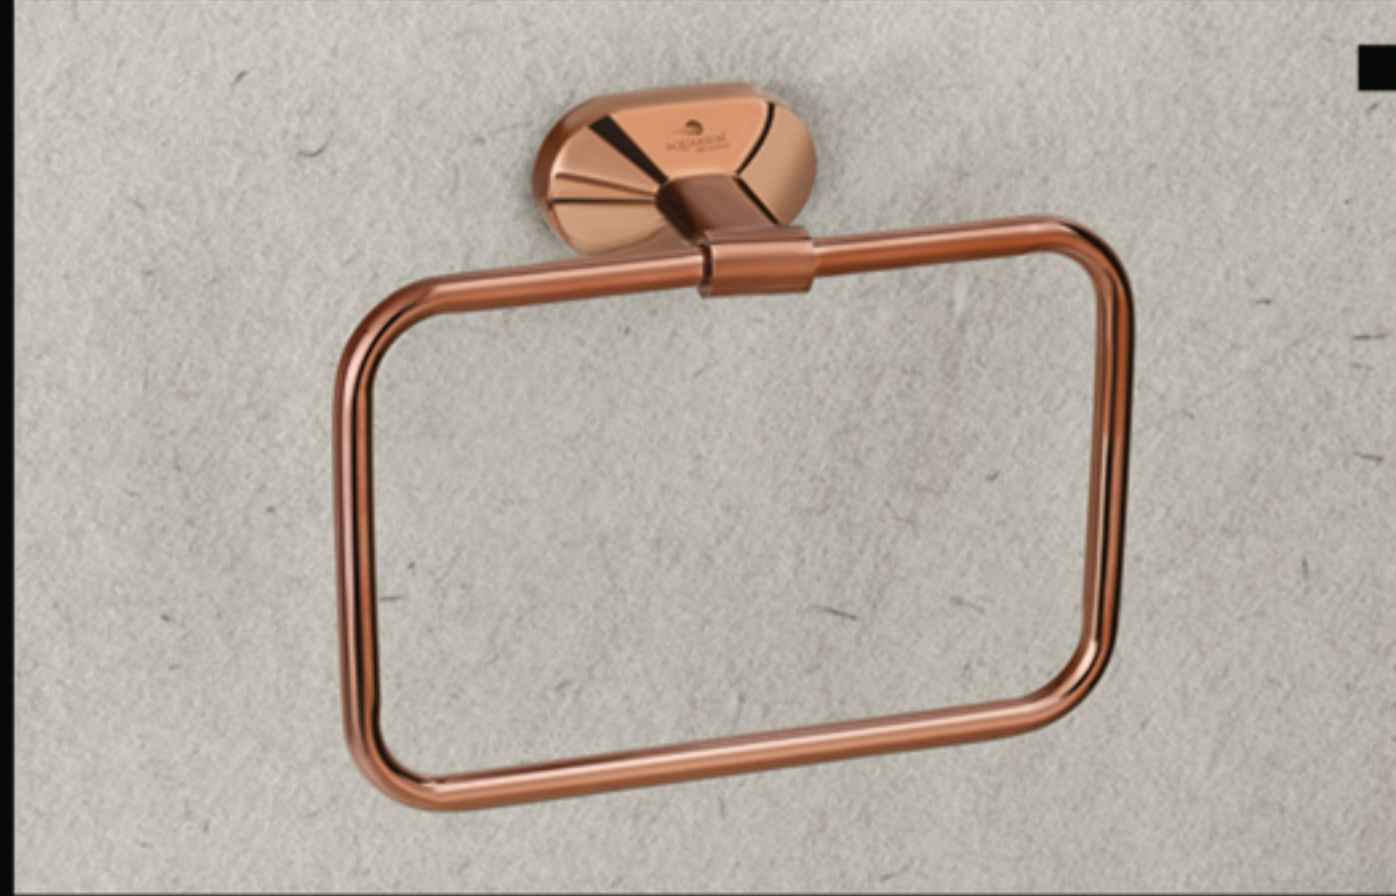

SP-2307 Tumbler Holder

₹ 1661