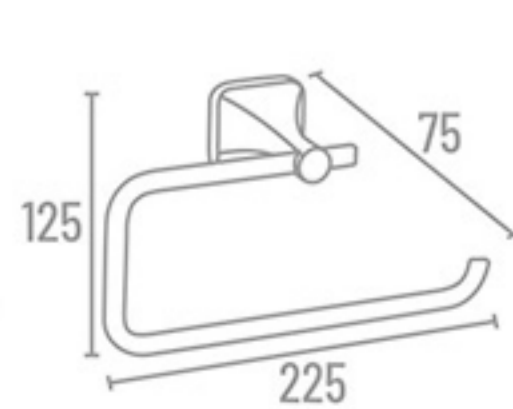

₹ 1568

₹ 1311

₹ 1728

₹ 2950

₹ 864

₹ 1398

₹ 1430

₹ 2223

₹ 2386

₹ 1430