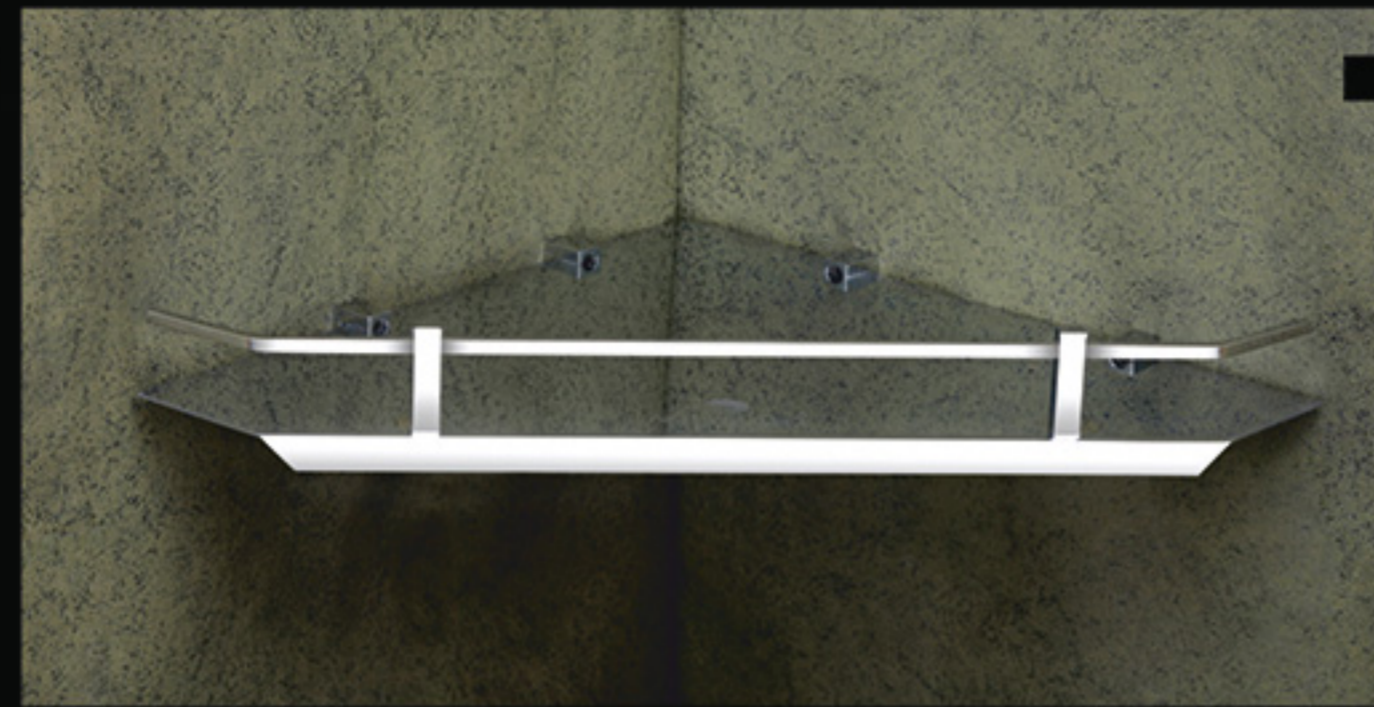

AQ-2048 Steel Corner

10"x10" ₹ 1821
12"x12" ₹ 1990

Dimension:
12" x 12"