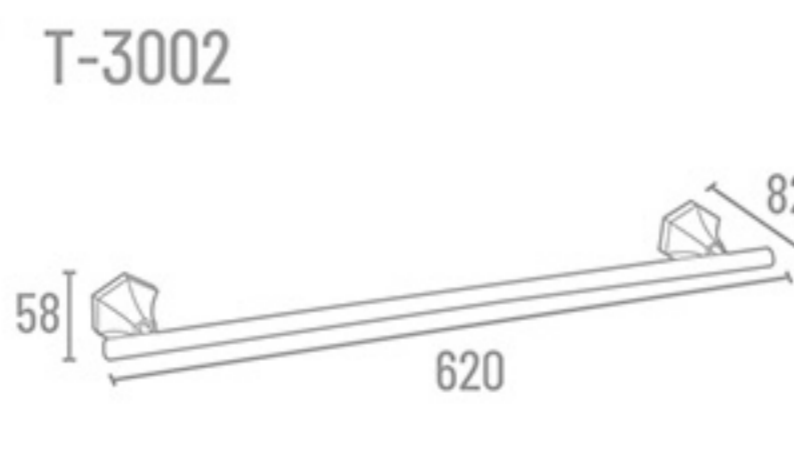

T-3002 24" ₹ 2032
T-3001 18" ₹ 1971

T-3000 Set 5 Pcs.
(Towel Rod, Soap Dish, Napkin Ring, Robe Hook, Tumbler Holder)

₹ 6670

Puristic beauty with
corners and edges