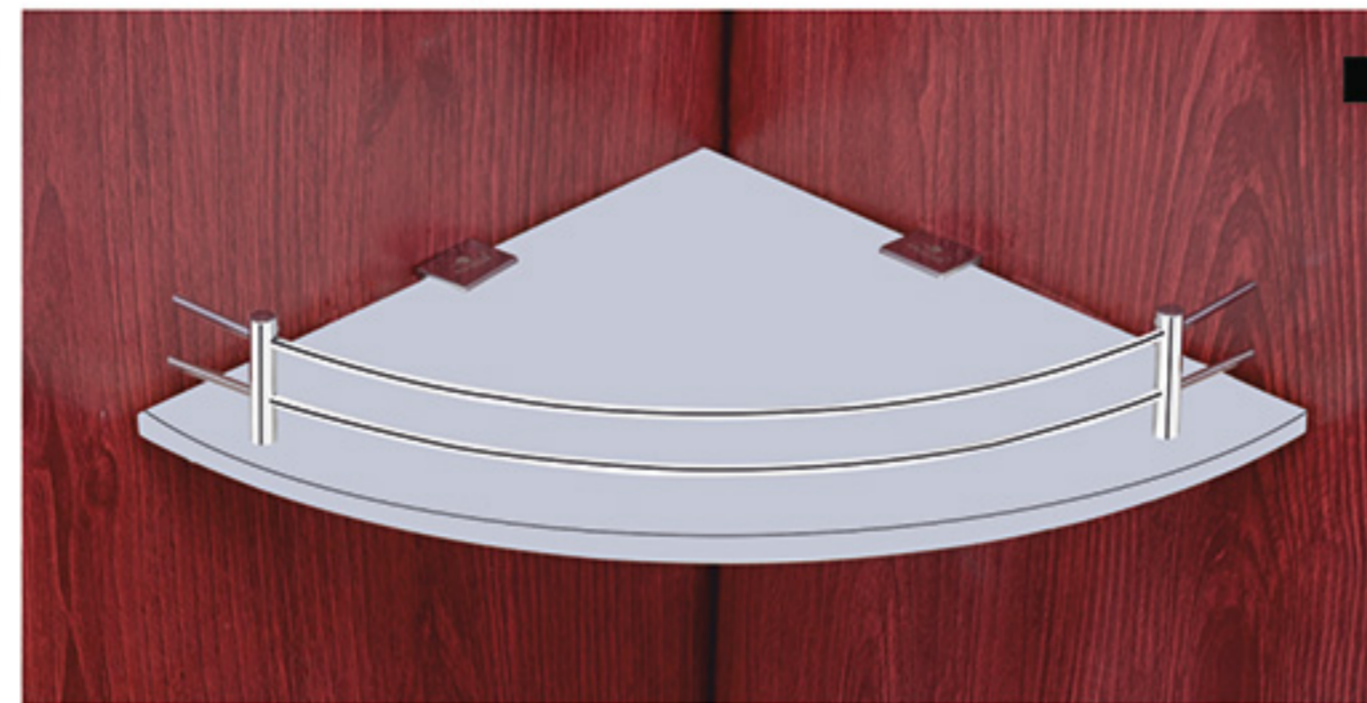

8"x8" (8mm) ₹ 1377
9"x9" (8mm) ₹ 1494
10"x10" (8mm) ₹ 1619
12"x12" (8mm) ₹ 1895

Expressive Design,
Excellent Quality