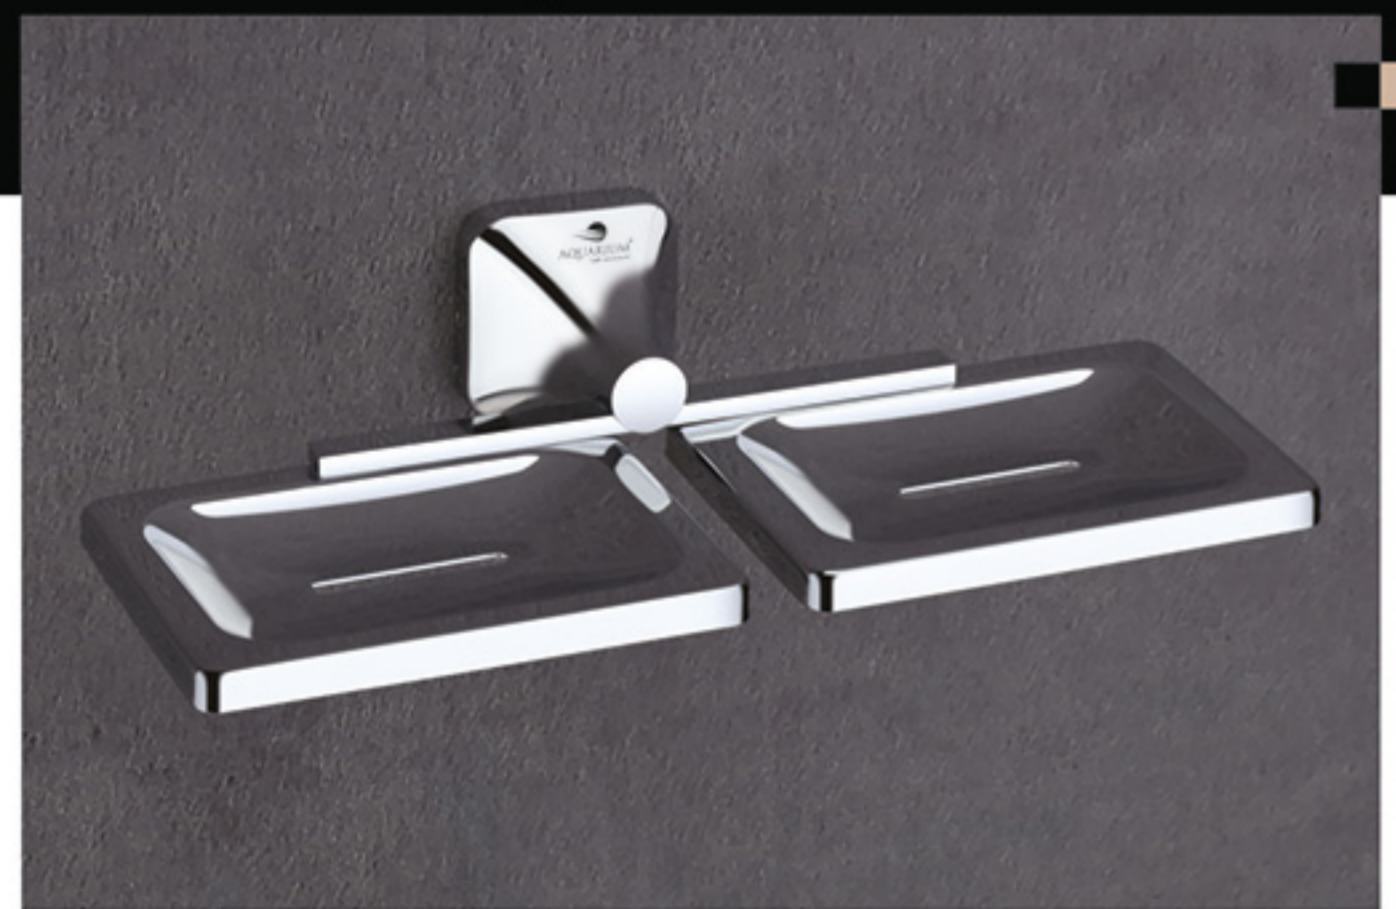

ELC-4507 Tumbler Holder

₹ 1058

ELC-4516 Tumbler Holder (Glass)

₹ 1237

ELC-4509 With Lid ₹ 1272  
ELC-4508 Without Lid ₹ 1039

Paper Holder

ELC-4512 Double Soap Dish

₹ 1478