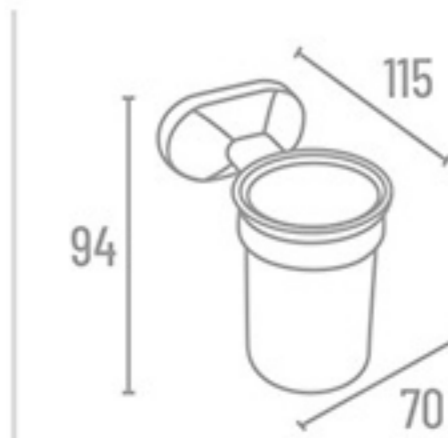

₹ 1440

₹ 1354

₹ 2058

SP-2509 With Lid ₹ 2188
SP-2508 Without Lid ₹ 1471

₹ 1661

₹ 696

₹ 1344

₹ 2568

₹ 1477

₹ 2376

₹ 1344