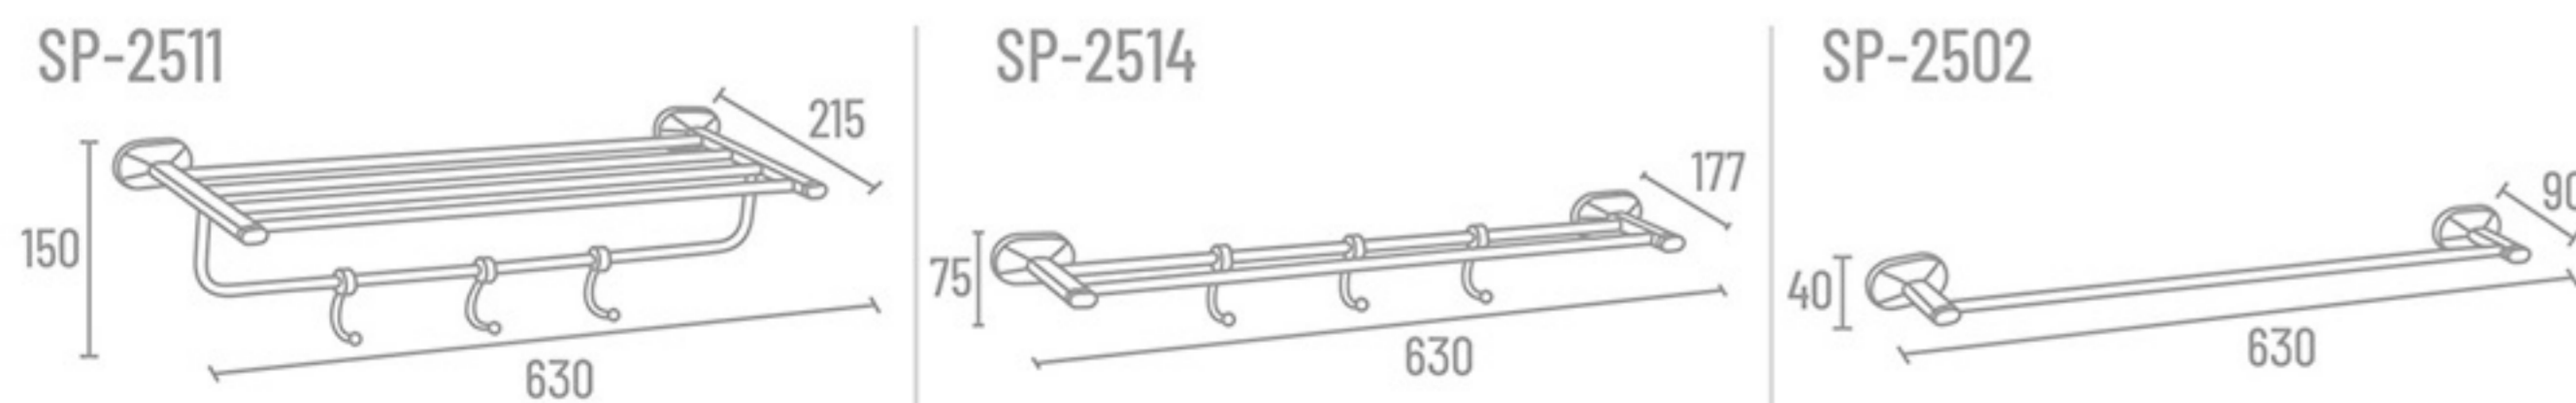

BR-1213

Towel Rack

SP-2511 24" With Hook ₹ 5981  
SP-2518 18" With Hook ₹ 5570

Double Towel Rod

SP-2514 24" ₹ 3170

Towel Rod

SP-2502 24" ₹ 1772  
SP-2501 18" ₹ 1703

**SP-2500** Set 5 Pcs.  
(Towel Rod, Soap Dish, Napkin Ring, Robe Hook, Tumbler Holder)