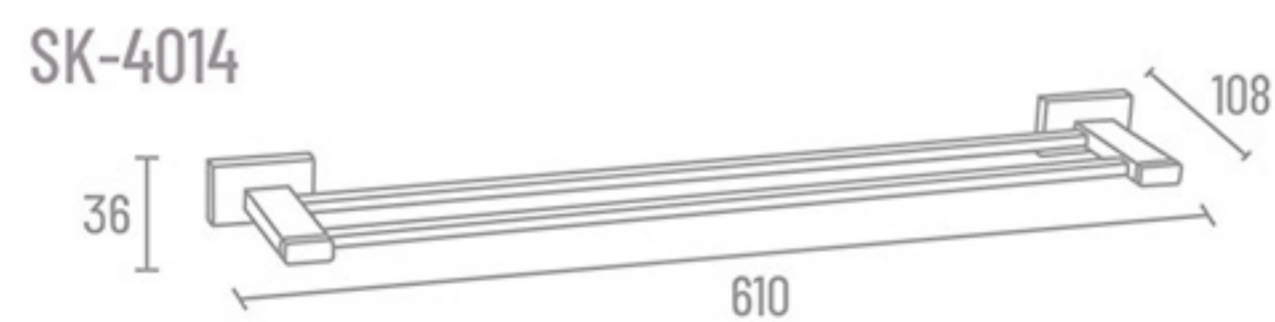

SK-4000 Set 5 Pcs.
(Towel Rod, Soap Dish, Napkin Ring, Robe Hook, Tumbler Holder)

₹ 5227

Naturally
Beautiful

Use Material
Brass and 304 stainless steel

Easy to
CLEAN

CHROME
FINISH

Extra
DURABLE

10 Years
WARRANTY*

SILK