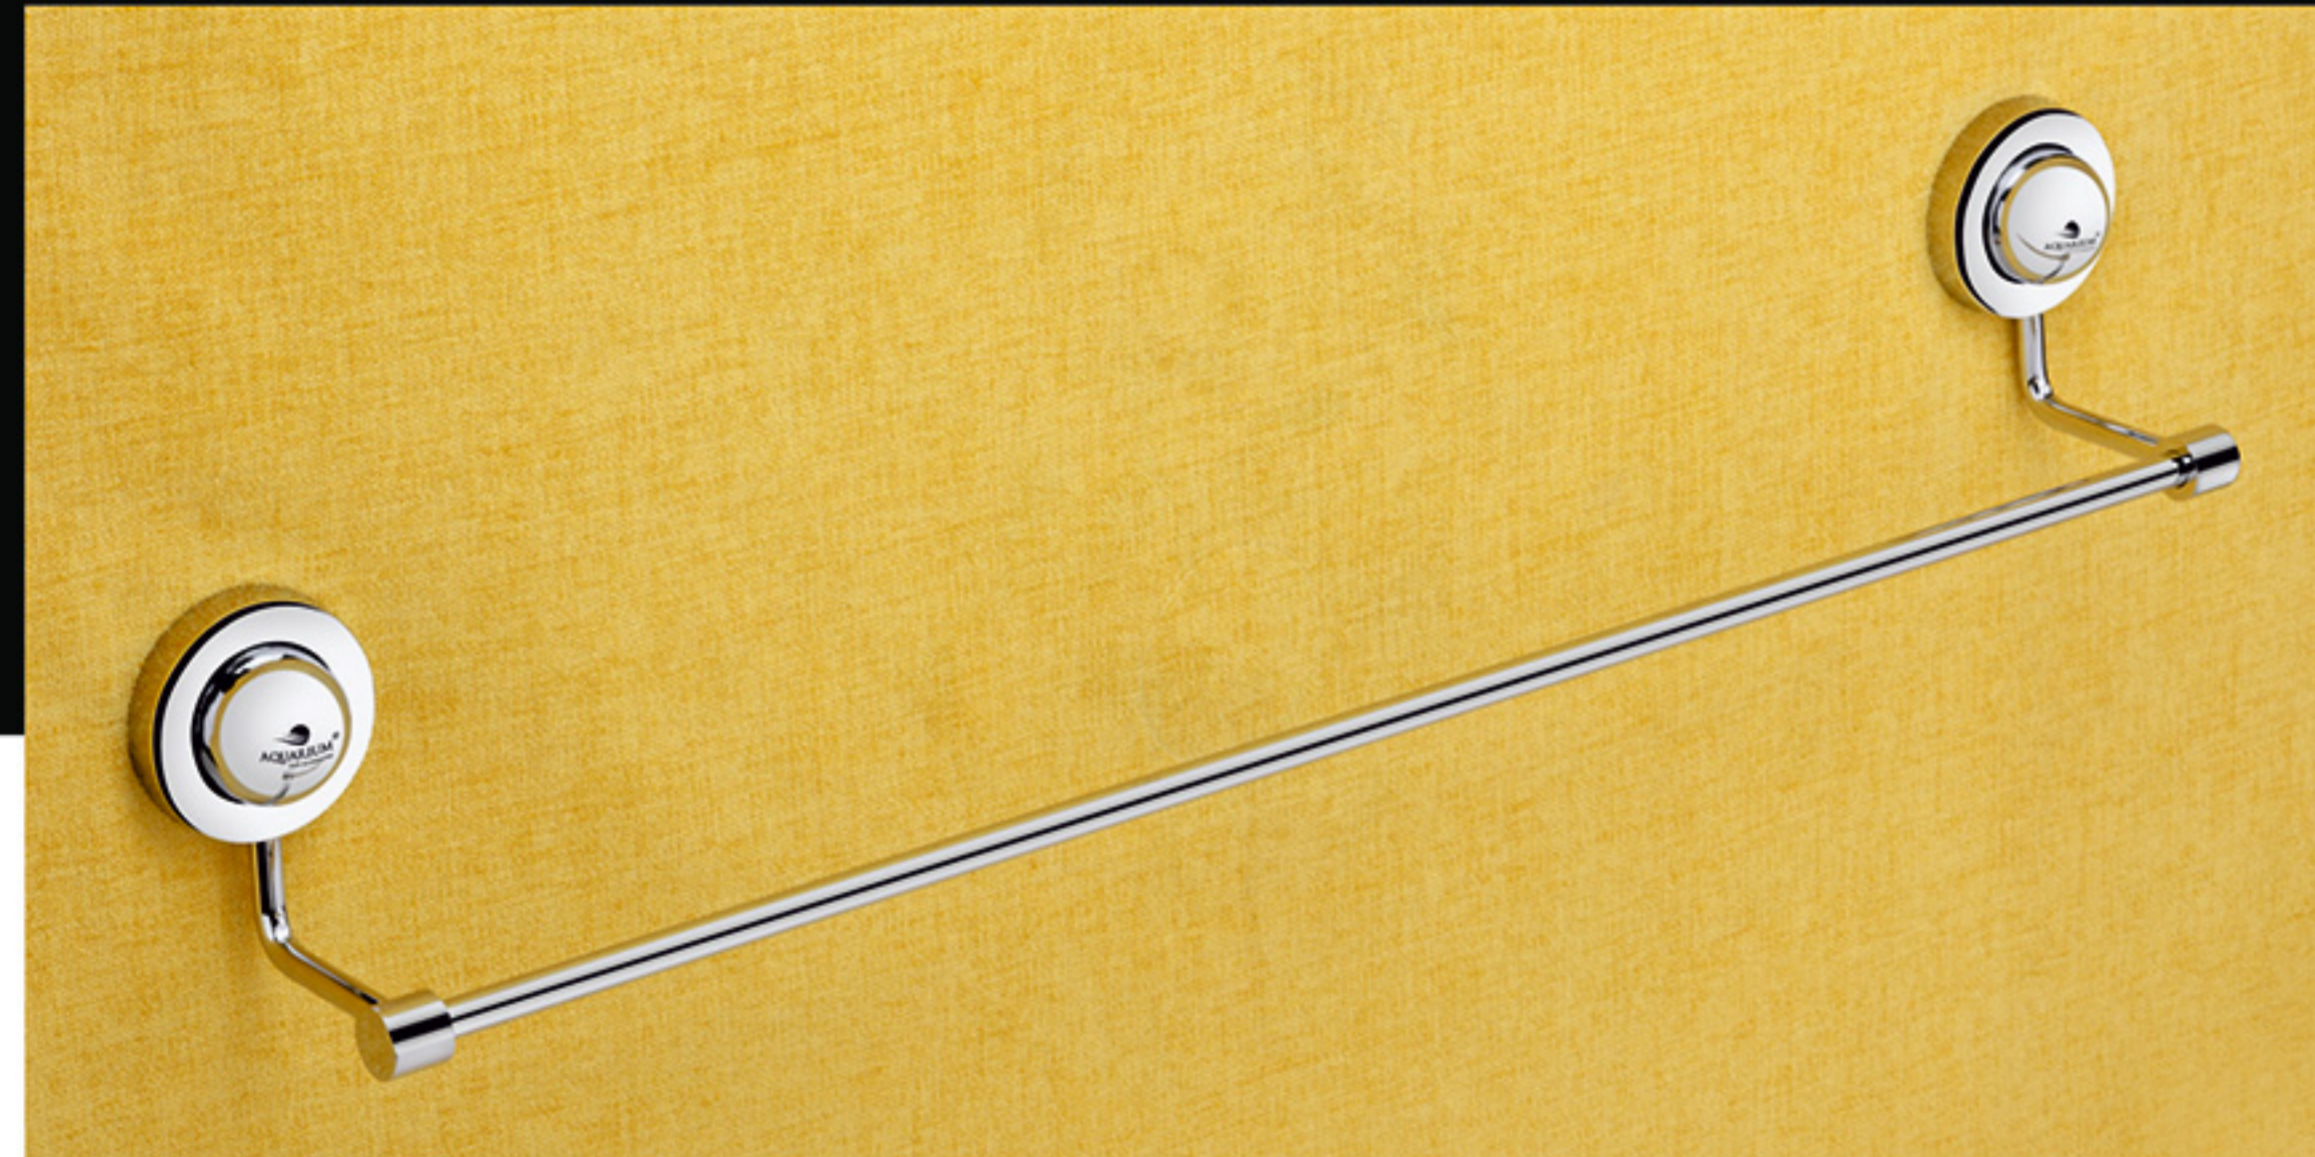

**S-114**

**S-113**

Towel Rack

OS-911 24" With Hook ₹ 3378  
OS-918 18" With Hook ₹ 3270

Towel Rod

OS-902 24" ₹ 1084  
OS-901 18" ₹ 1046

OS-900 Set 5 Pcs.  
(Towel Rod, Soap Dish, Napkin Ring, Robe Hook, Tumbler Holder)