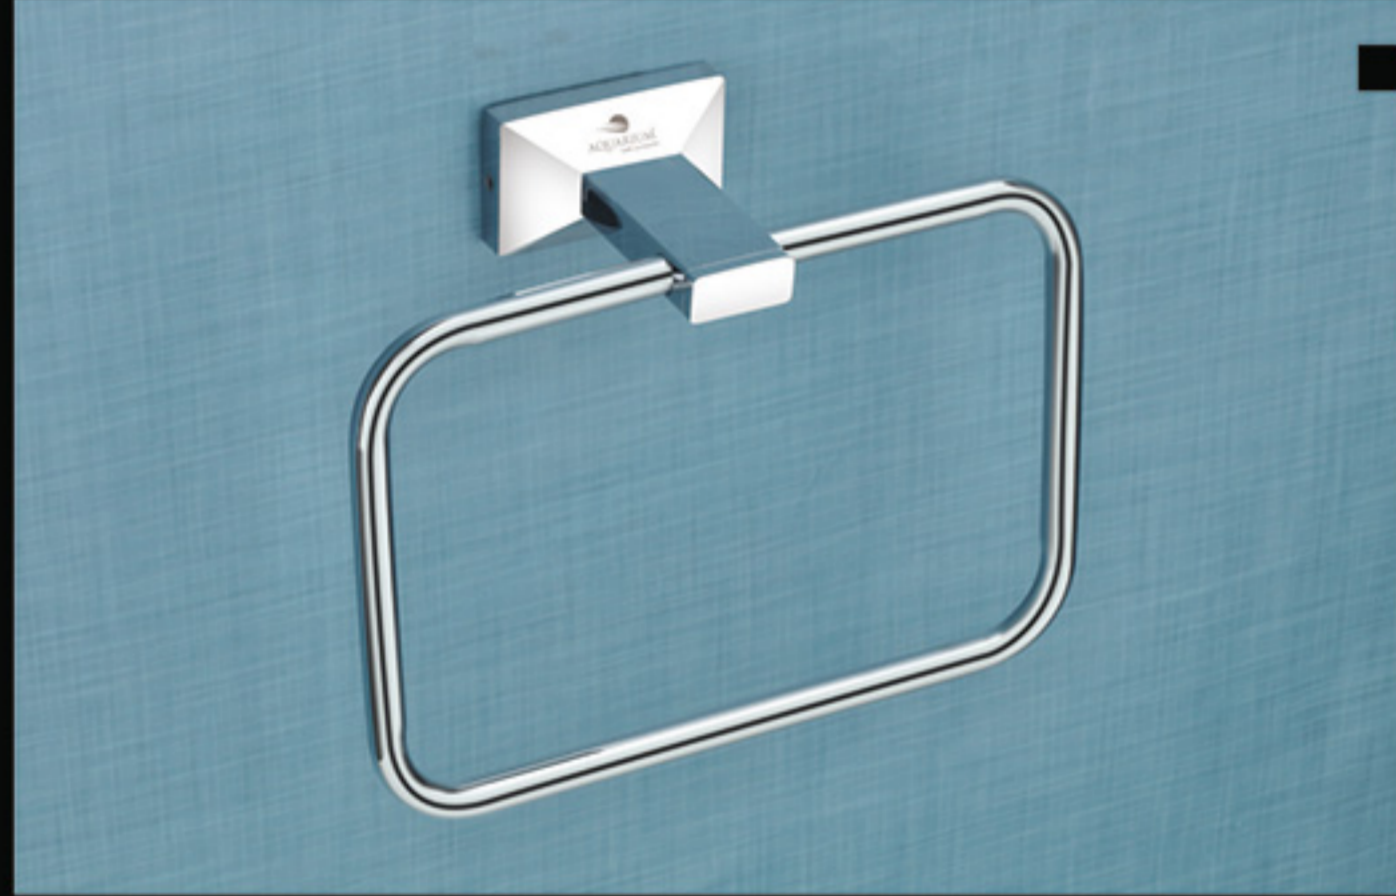

BR-1207 Tumbler Holder

₹ 1088