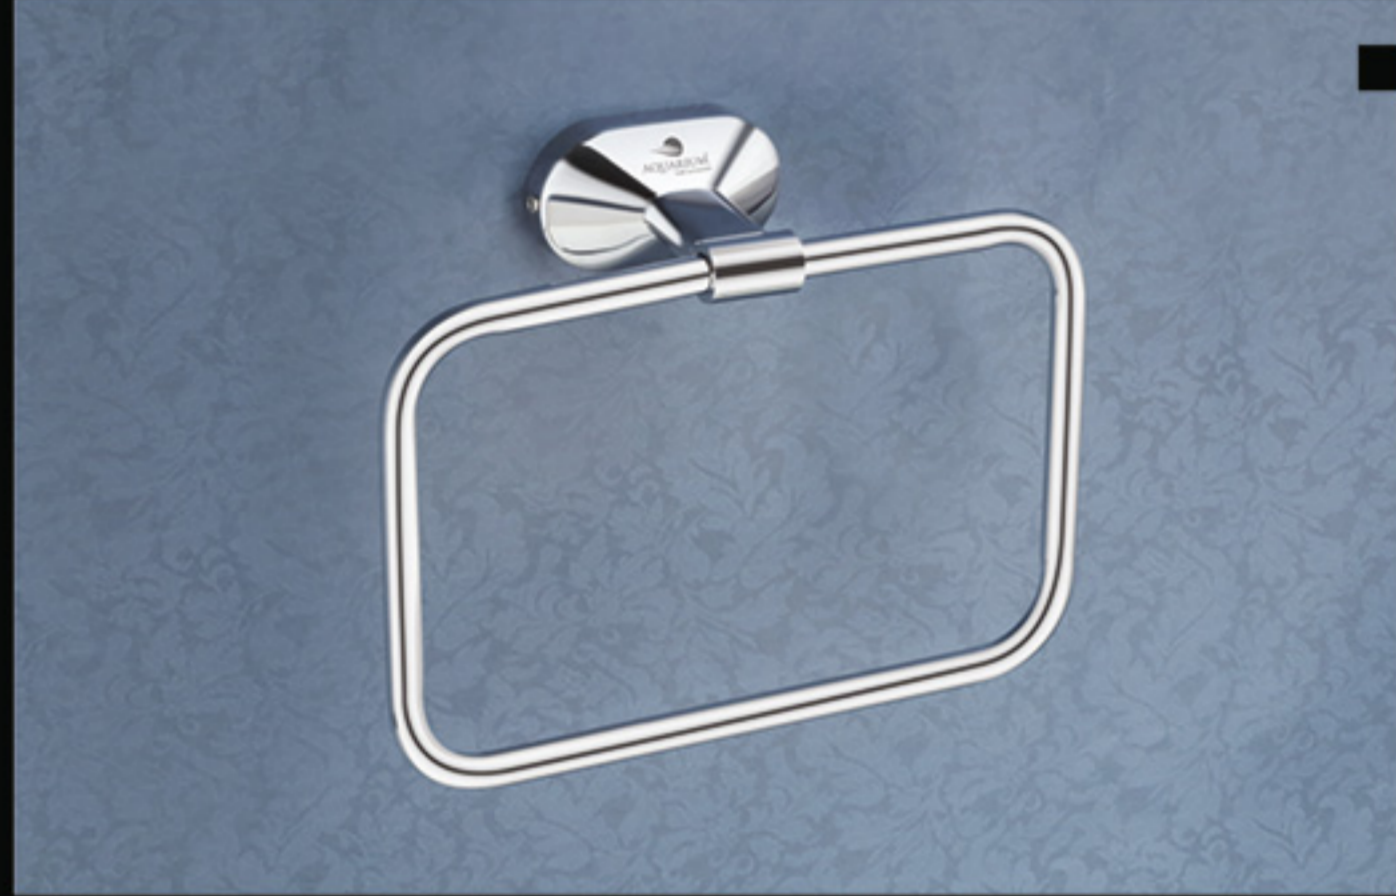

SP-2220 Napkin Ring (Square)

₹ 944

SP-2205 Robe Hook

₹ 523

SP-2216 Tumbler Holder (Glass)

₹ 1006

SP-2213 Soap Dish With Tumbler Holder ₹ 1598

SP-2207 Tumbler Holder