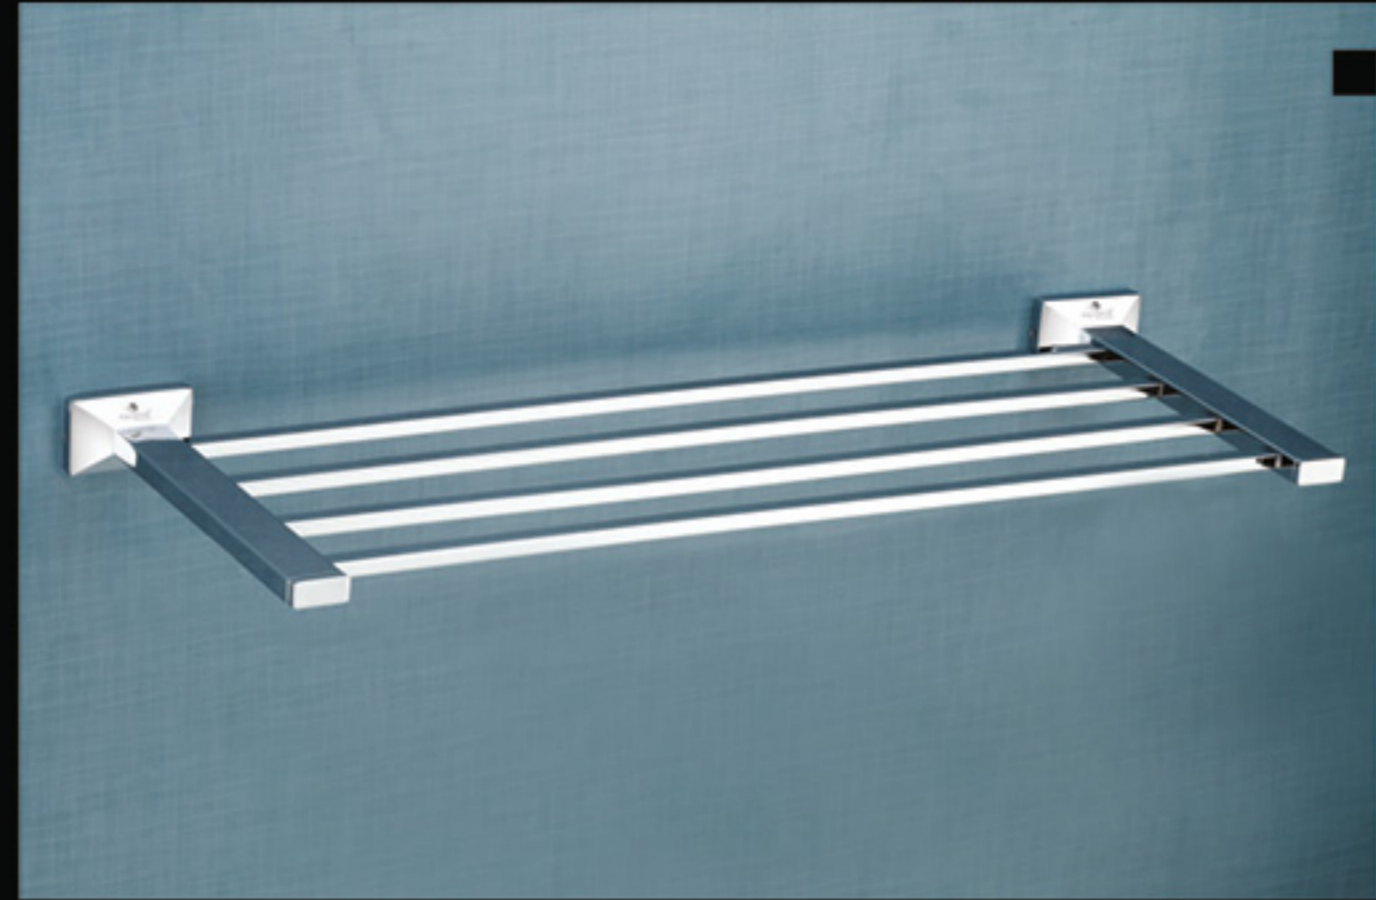

BR-1406

BR-1409

BR-1416

BR-1419

BR-1413

Towel Rack  
BR-1210 24" ₹ 4356  
BR-1217 18" ₹ 4170

Towel Rack Shelf  
BR-1221 24" ₹ 3886  
BR-1222 18" ₹ 3714

Double Towel Rod  
BR-1214 24" ₹ 1820