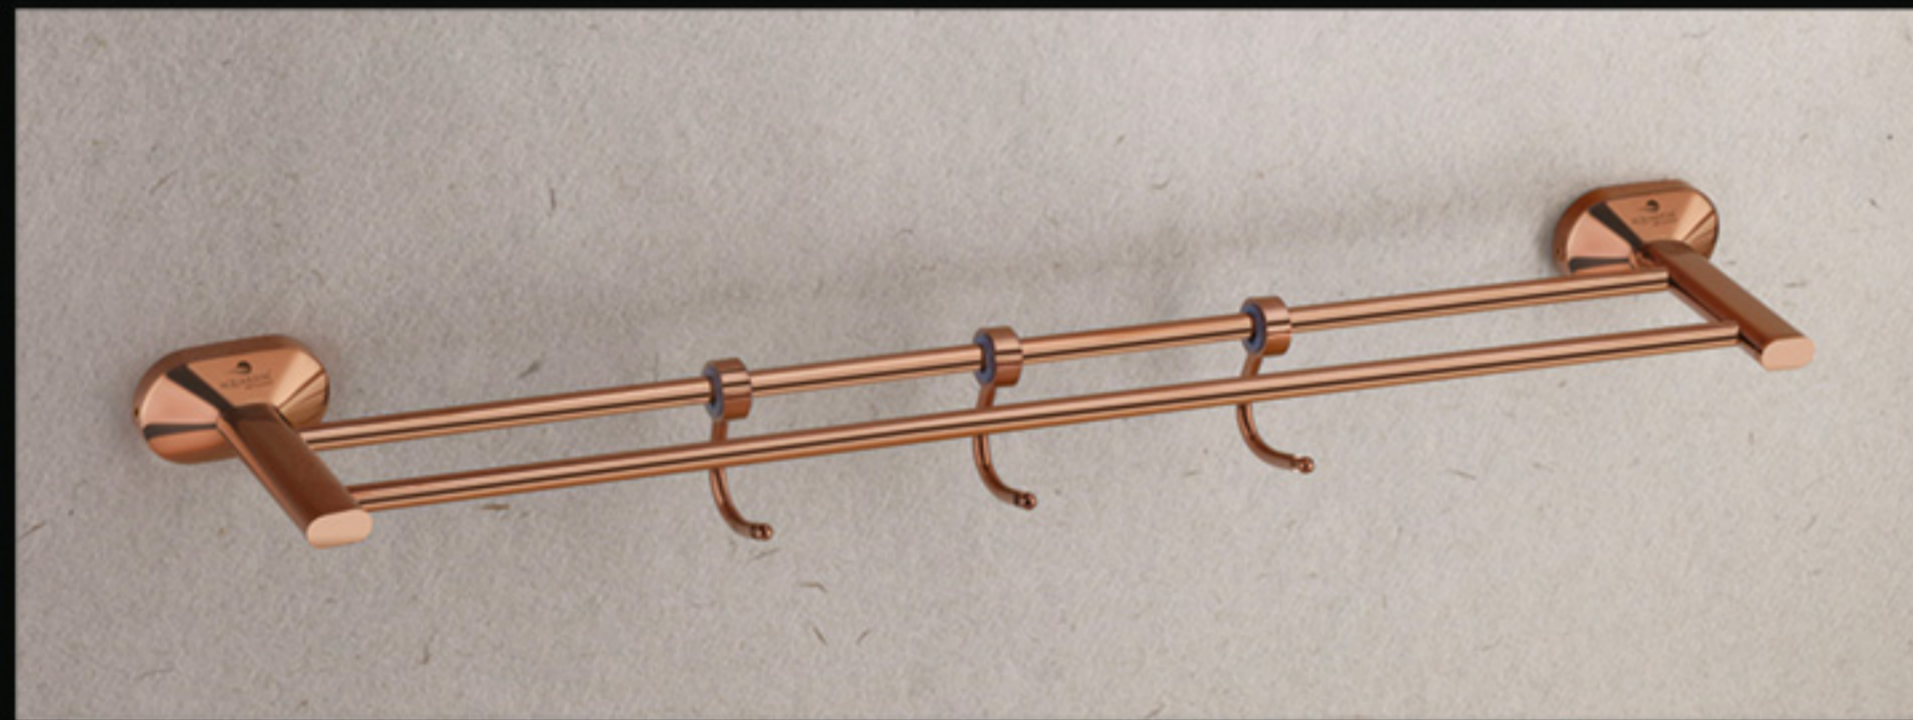

SP-2513

Towel Rack

SP-2311 24" With Hook ₹ 5981  
SP-2318 18" With Hook ₹ 5570

Double Towel Rod

SP-2314 24" ₹ 3170

Towel Rod

SP-2302 24" ₹ 1772  
SP-2301 18" ₹ 1703

SP-2300 Set 5 Pcs.  
(Towel Rod, Soap Dish, Napkin Ring, Robe Hook, Tumbler Holder)

₹ 6739

authentic miniature  
*craftsmanship*

**Use Material**  
Brass and 304 stainless steel

Easy to  
CLEAN

PVD  
FINISH

Extra  
DURABLE

10 Years  
WARRANTY\*

**SPOT** (ROSE GOLD - PVD)