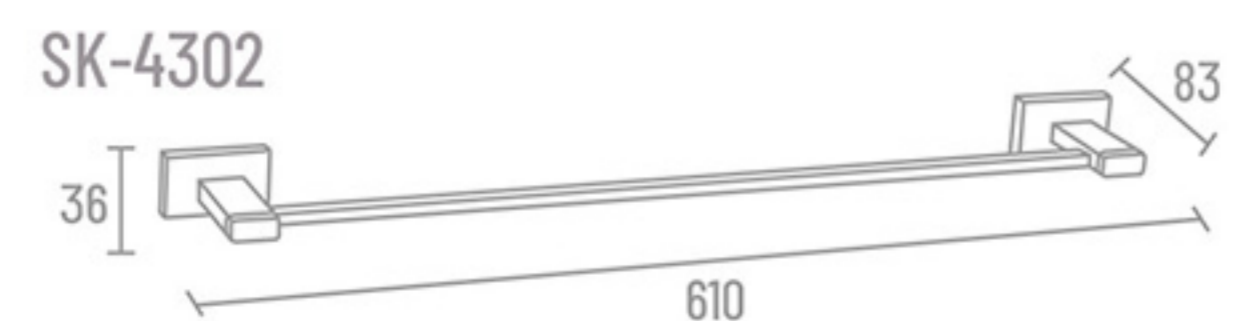

SK-4300 Set 5 Pcs.
(Towel Rod, Soap Dish, Napkin Ring, Robe Hook, Tumbler Holder)

₹ 7556