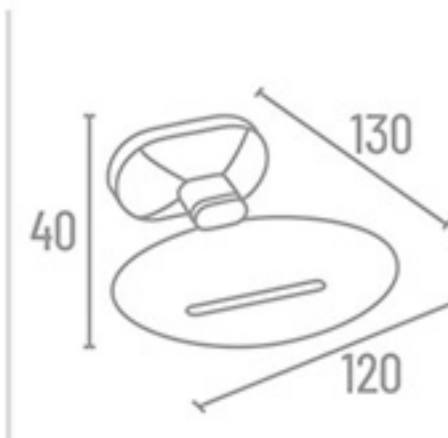

₹ 1440

₹ 1354

₹ 2058

SP-2409 With Lid ₹ 2188
SP-2408 Without Lid ₹ 1471

₹ 1661

₹ 696

₹ 1344

₹ 1477

₹ 2376

₹ 1344