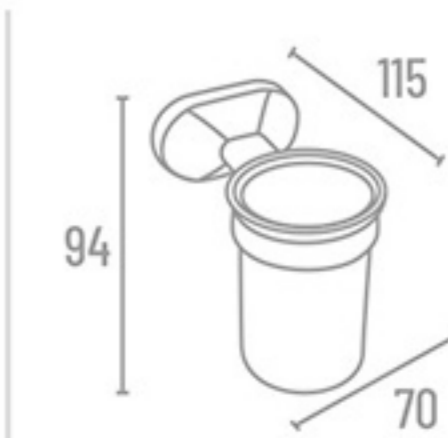

₹ 1440

₹ 1354

₹ 2058

SP-2409 With Lid ₹ 2188
SP-2408 Without Lid ₹ 1471

₹ 1661

₹ 696

₹ 1344

₹ 1477

₹ 2376

₹ 1344