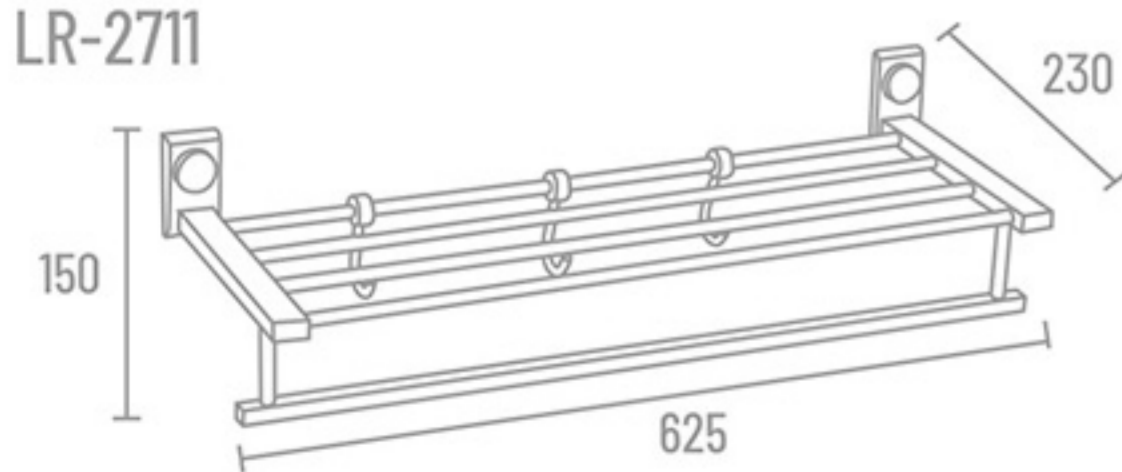

LR-2700 Set 5 Pcs.
(Towel Rod, Soap Dish, Napkin Ring, Robe Hook, Tumbler Holder)