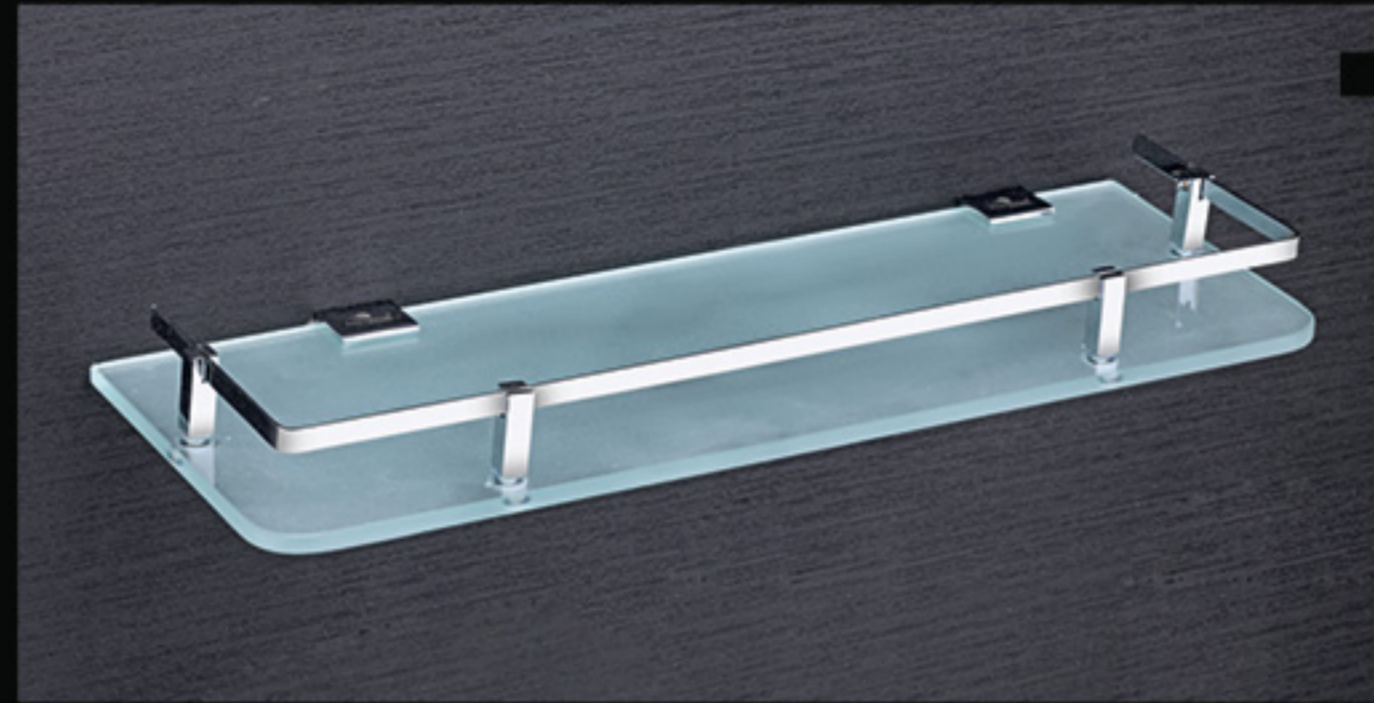

**PO-2614** Glass Corner (Gold - PVD) (8mm Toughened Glass) 10" x 10" ₹ 2135 12" x 12" ₹ 2255

**PO-2615** Glass Shelf (Gold - PVD) (8mm Toughened Glass) 6" x 12" ₹ 2761 6" x 15" ₹ 2869 6" x 18" ₹ 2954

AQ-2002 Glass Shelf (8mm Toughened Glass)