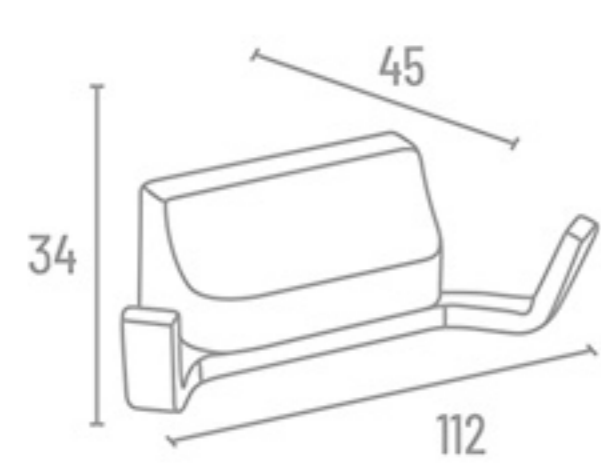

₹ 894

₹ 852

With Lid ₹ 1142

₹ 1134

₹ 1434

₹ 641

₹ 957

₹ 1489