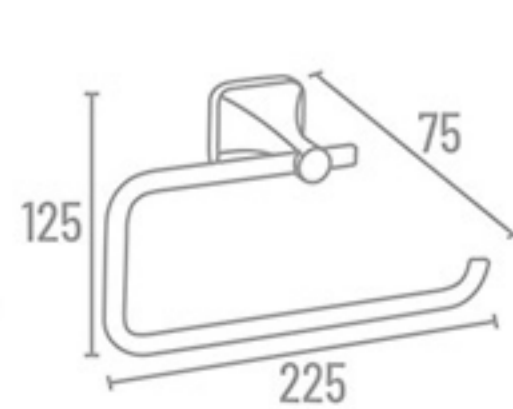

ELG-4812 Double Soap Dish

₹ 2223

ELG-4813 Soap Dish with Tumbler Holder

₹ 2386

ELG-4819 Soap dish (Glass)

₹ 1430

ELG-4804

ELG-4803