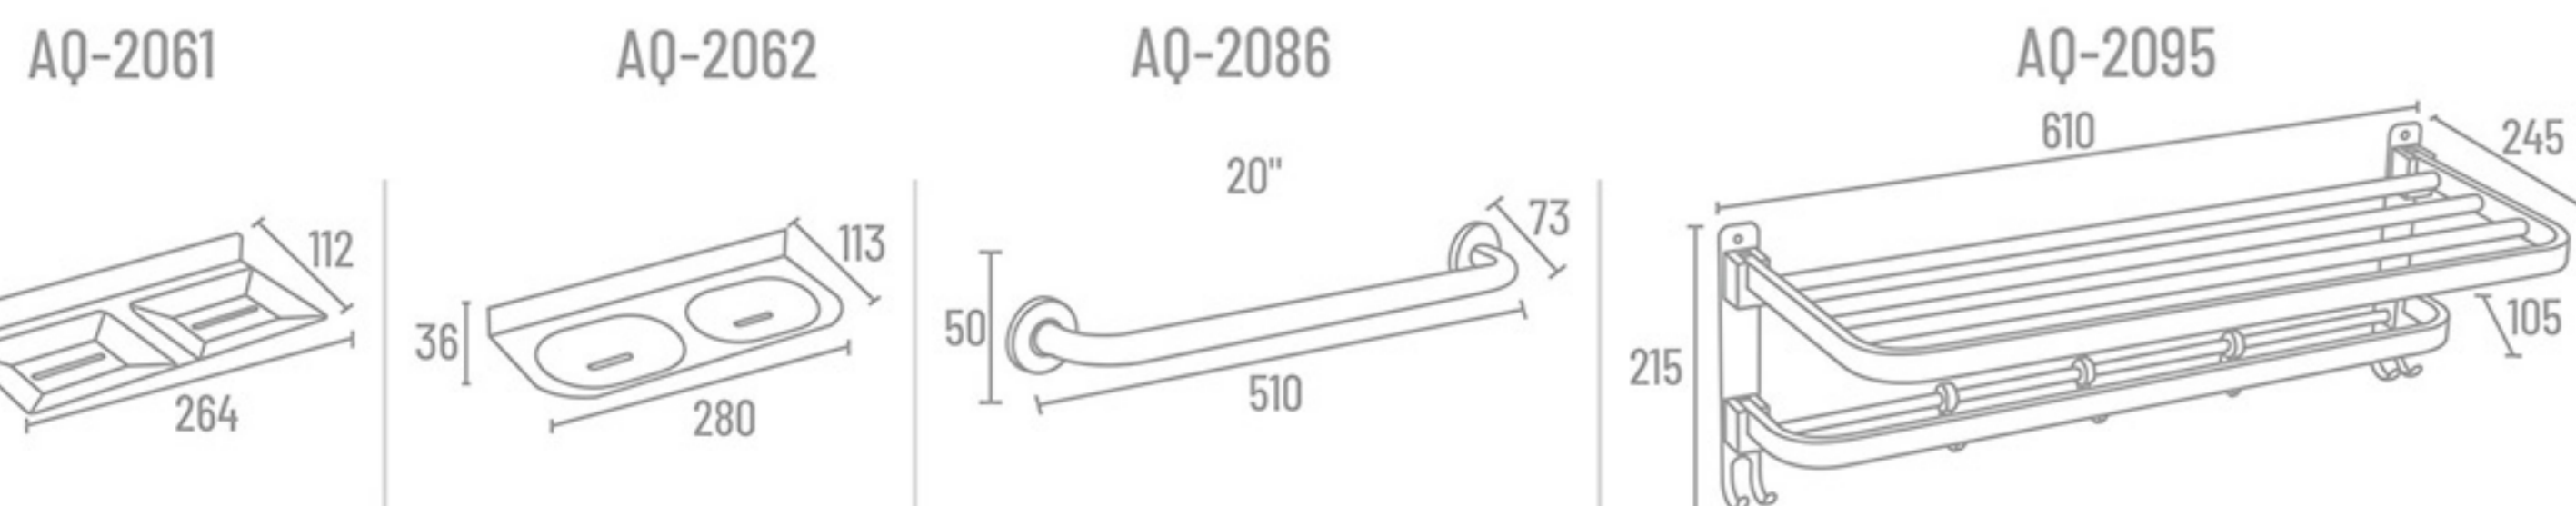

AQ-2059 Round Shaving Mirror