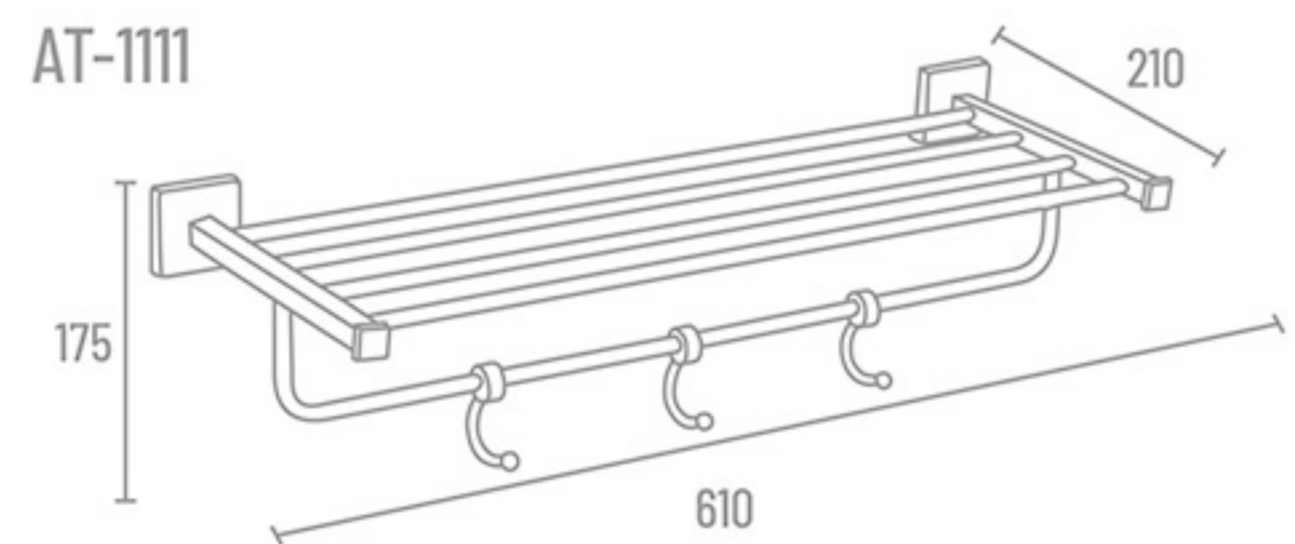

AT-1121 24" ₹ 2215

AT-1102 24" ₹ 1053  
 AT-1101 18" ₹ 1033

Towel Rod

Towel Rod Heavy

AT-1124 24" ₹ 1170  
 AT-1123 18" ₹ 1151

**AT-1100 Set 5 Pcs.**  
(Towel Rod, Soap Dish, Napkin Ring, Robe Hook, Tumbler Holder)