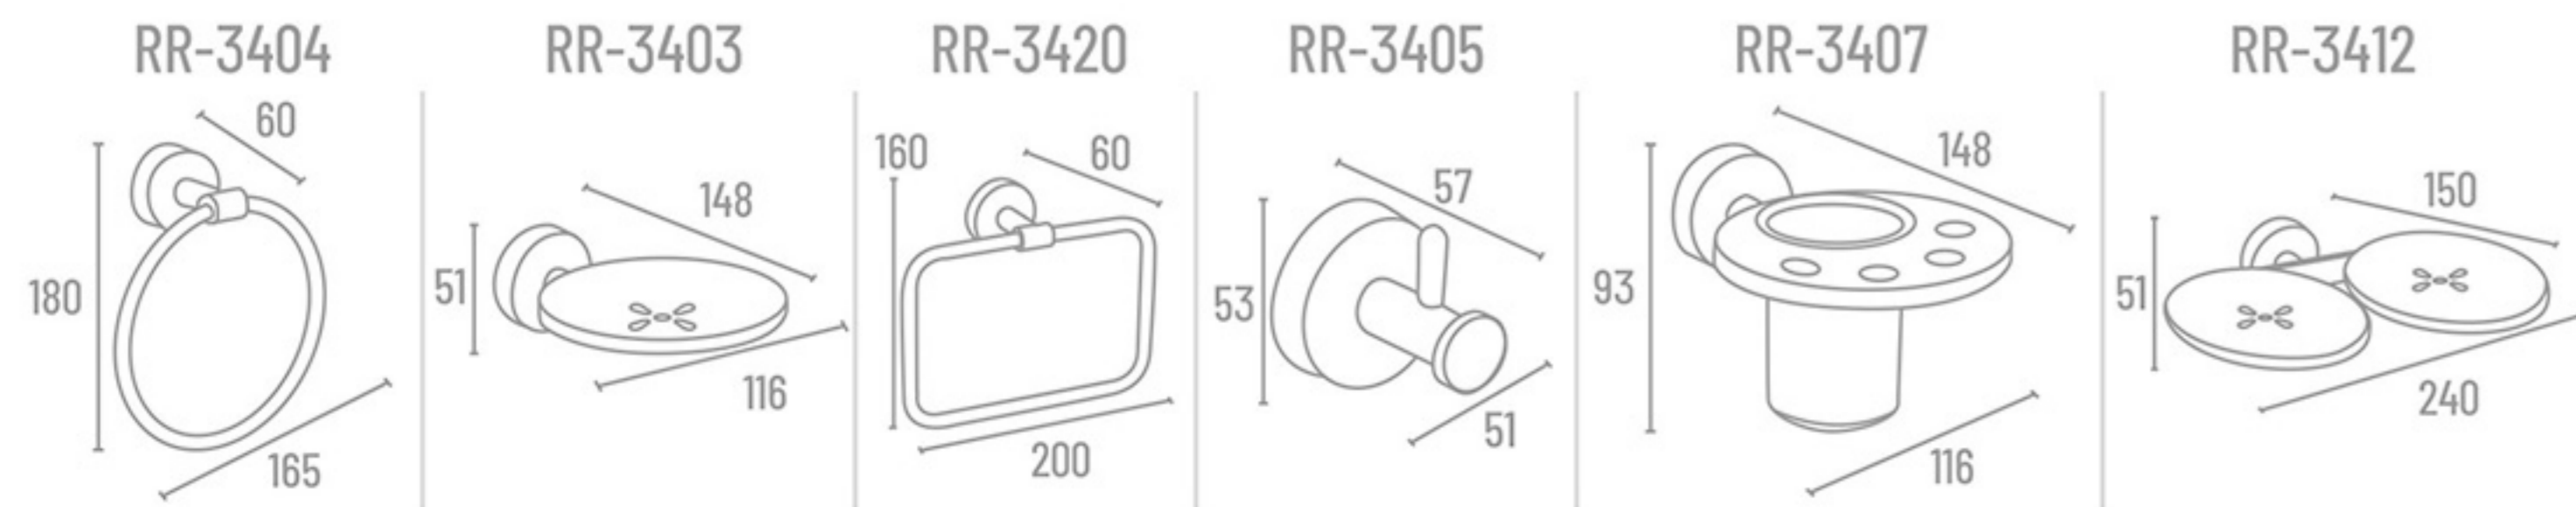

₹ 2096

**RG-3511** 24" With Hook ₹ 5187  
**RG-3510** 24" Without Hook ₹ 4736  
**RG-3518** 18" With Hook ₹ 4734  
**RG-3517** 18" Without Hook ₹ 4279

Towel Rack

Towel Rack Shelf

**RG-3521** 24" ₹ 3715

**RG-3502** 24" ₹ 1591  
**RG-3501** 18" ₹ 1522