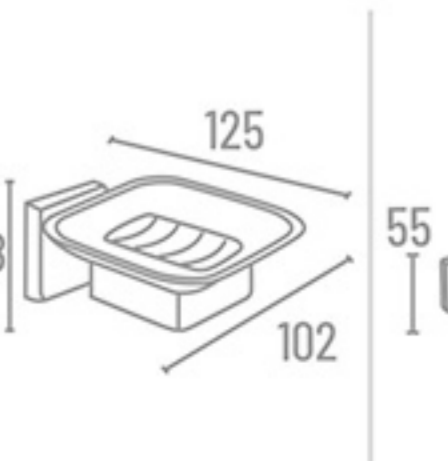

₹ 718

₹ 665

₹ 1088

AT-1109 With Lid ₹ 1188
AT-1108 Without Lid ₹ 951

₹ 953

₹ 435

₹ 839

AT-1114 24" ₹ 1535
AT-1115 18" ₹ 1497

₹ 696

₹ 1365

₹ 839

₹ 1466