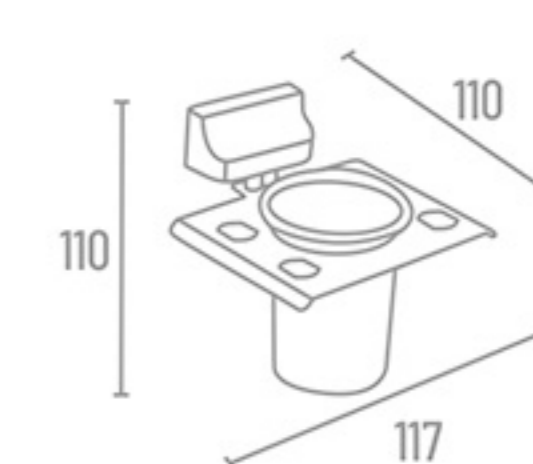

TR-9007

TR-9013

Towel Rack

Q-810 24" ₹ 4085  
Q-817 18" ₹ 3866

Towel Rod

Q-802 24" ₹ 1360  
Q-801 18" ₹ 1292

**Q-800** Set 5 Pcs.  
(Towel Rod, Soap Dish, Napkin Ring, Robe Hook, Tumbler Holder)

₹ 4661