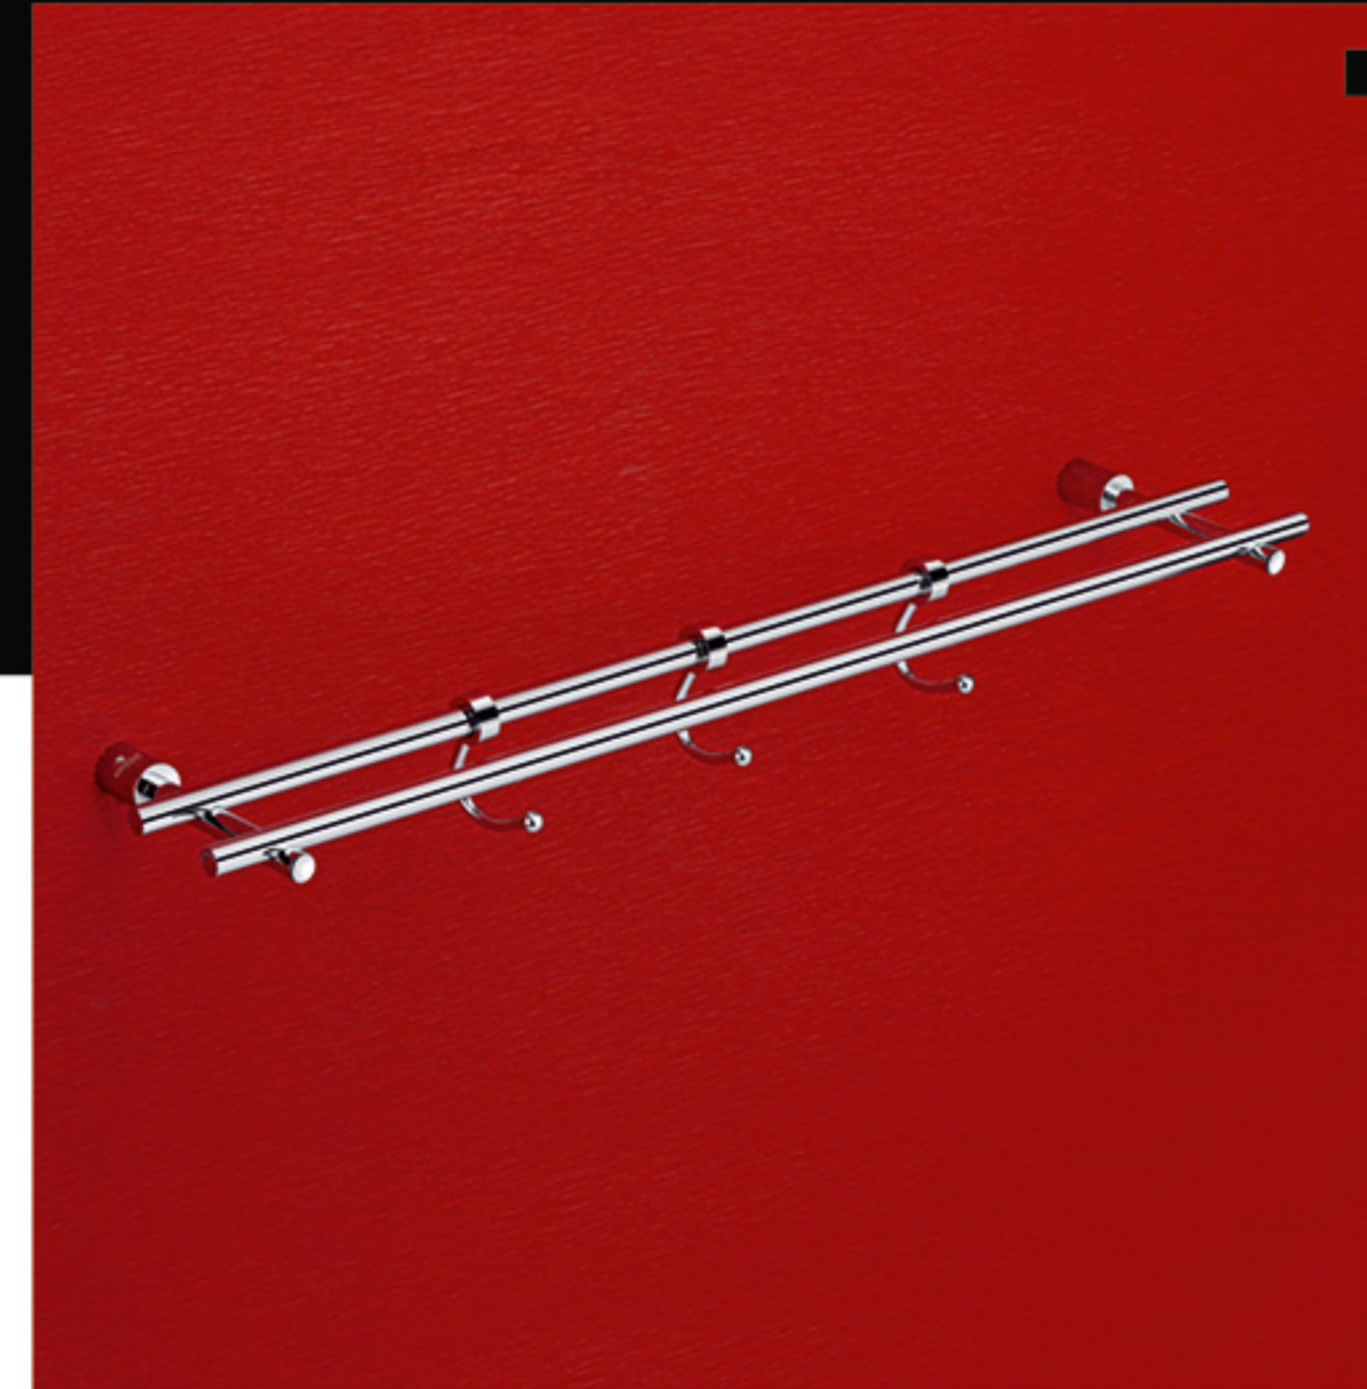

**S-106** Liquid Soap Dispenser ₹ 996

**S-109** With Lid ₹ 1027  
**S-108** Without Lid ₹ 792

**S-105** Robe Hook ₹ 466

**S-112** Double Soap Dish ₹ 1344

**S-107** Tumbler Holder ₹ 734

**S-114** 24" ₹ 2020  
**S-115** 18" ₹ 1963