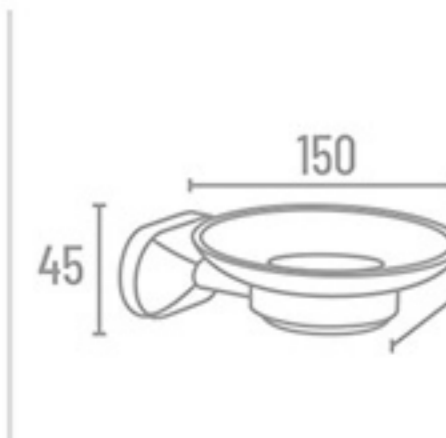

₹ 1440

₹ 1354

₹ 2058

SP-2409 With Lid ₹ 2188
SP-2408 Without Lid ₹ 1471

₹ 1661

₹ 696

₹ 1344

₹ 1477

₹ 2376

₹ 1344