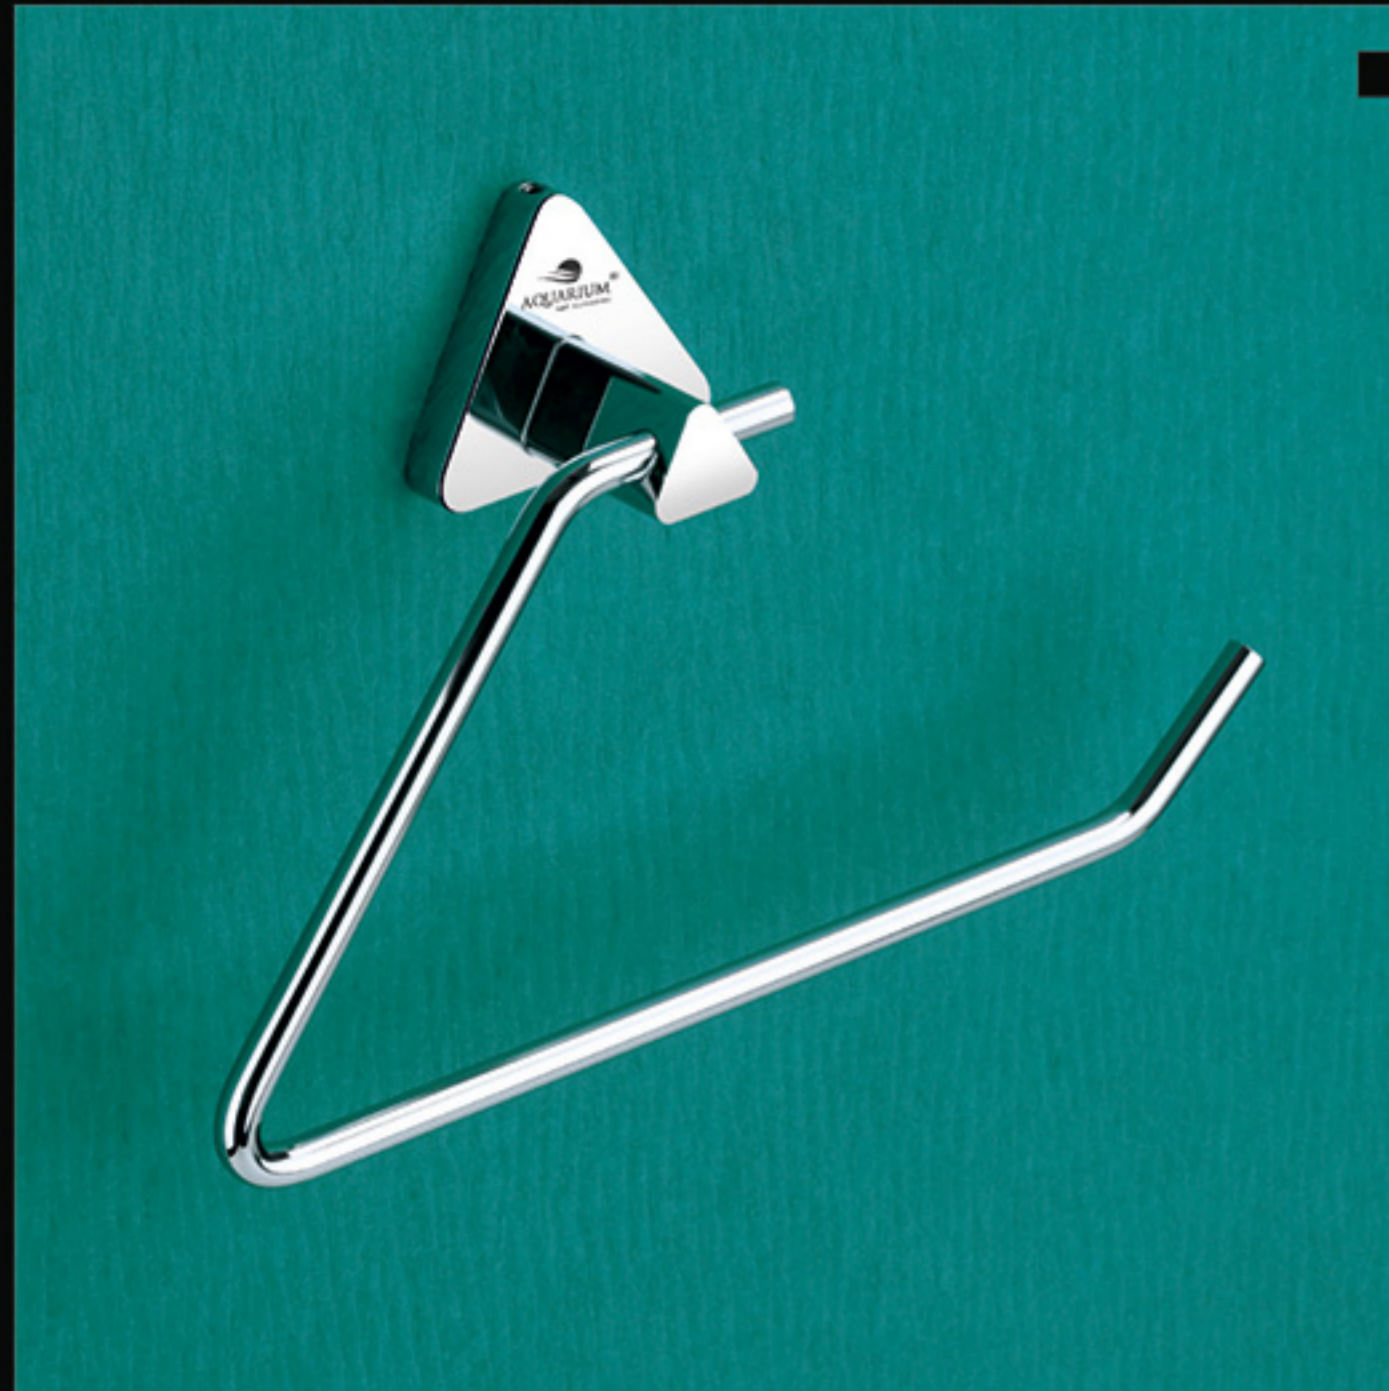

RY-7004 Napkin Ring

₹ 1146