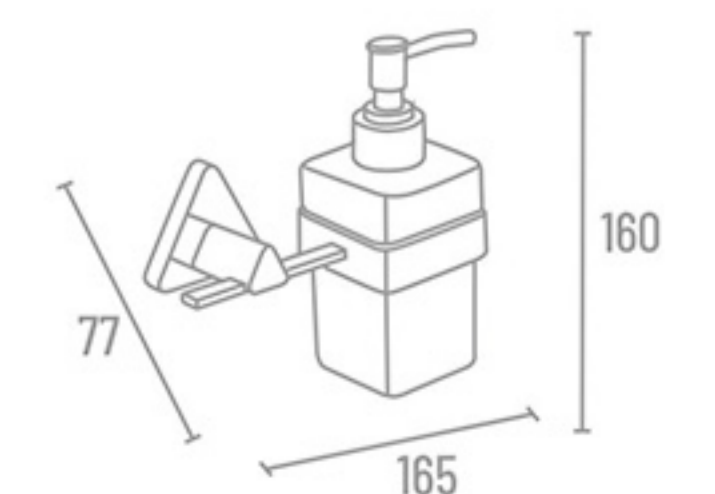

**RY-7106**

Towel Rack RY-7211 24" With Hook ₹ 8938 RY-7218 18" With Hook ₹ 8786  
RY-7210 24" Without Hook ₹ 8488 RY-7217 18" Without Hook ₹ 8338

Towel Rod RY-7202 24" ₹ 2308 RY-7201 18" ₹ 2263

RY-7200 Set 5 Pcs.  
(Towel Rod, Soap Dish, Napkin Ring, Robe Hook, Tumbler Holder)