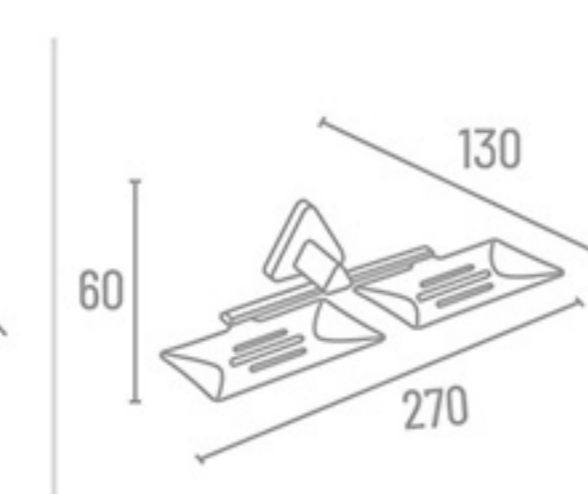

₹ 1817

₹ 1669

₹ 1680

RY-7109 With Lid ₹ 2569
RY-7108 Without Lid ₹ 1854

₹ 1186

₹ 2899

₹ 1898

₹ 2988

₹ 1663