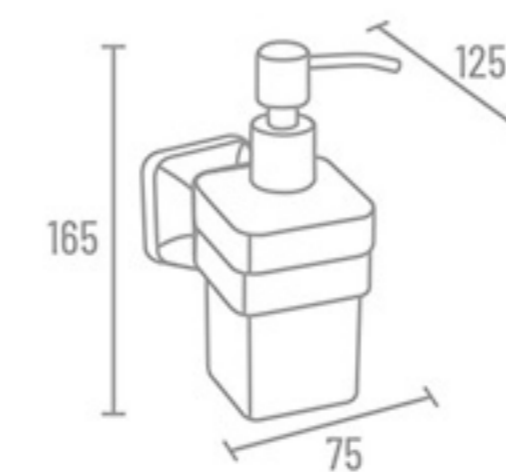

₹ 1568

₹ 1311

₹ 1728

₹ 2950

₹ 864

₹ 1398

₹ 1430

₹ 2223

₹ 2386

₹ 1430