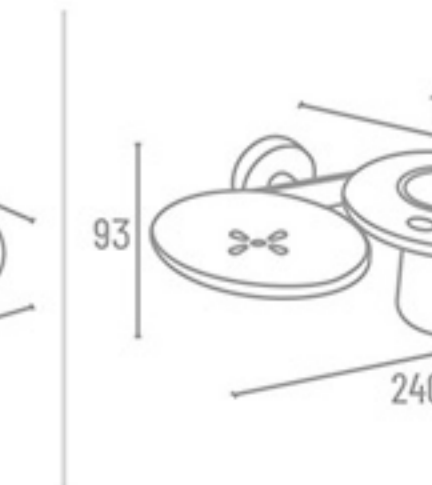

**RG-3509**

**RG-3516**

**RG-3514**

**RG-3519**

**RG-3513**

RB-3311 24" With Hook ₹ 5187  
 RB-3310 24" Without Hook ₹ 4736  
 RB-3318 18" With Hook ₹ 4734  
 RB-3317 18" Without Hook ₹ 4279

Towel Rack

Towel Rack Shelf