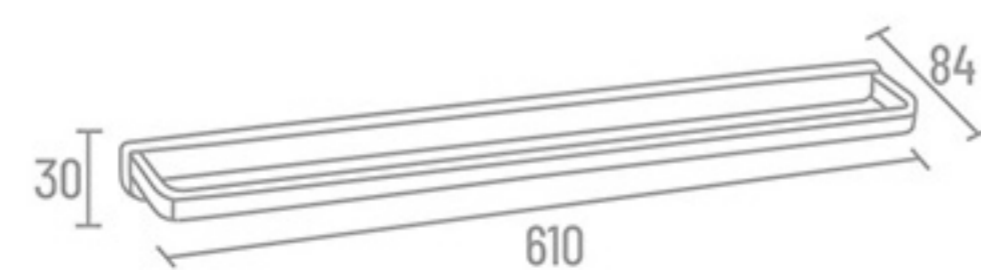

CVR-5210 24" ₹ 14645

Towel Rod

CVR-5202 24" ₹ 6982

CVR-5210

CVR-5202

Designs that  
*compliment your decor*

Use Material  
Fully Brass

Easy to  
CLEAN