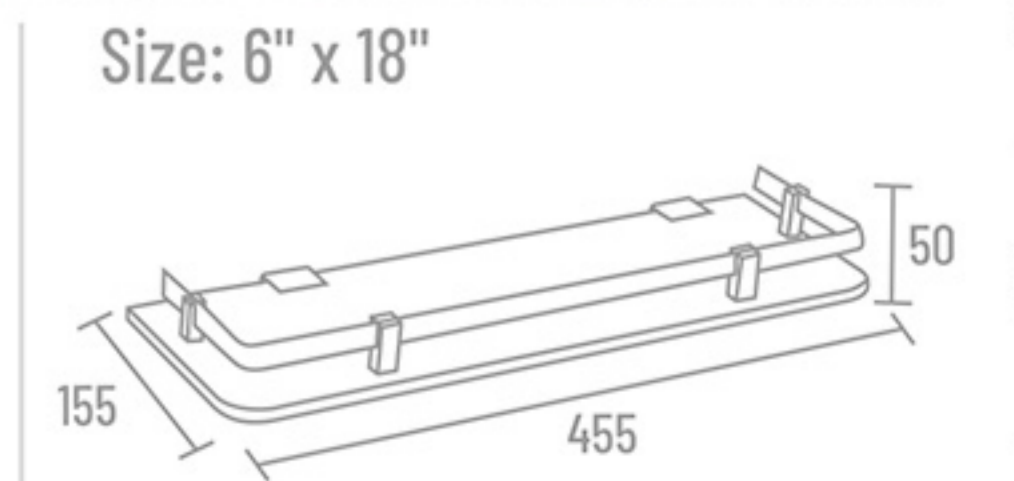

PO-2615 Glass Shelf (Gold - PVD) (8mm Toughened Glass) 6" x 12" ₹ 2761 6" x 15" ₹ 2869 6" x 18" ₹ 2954