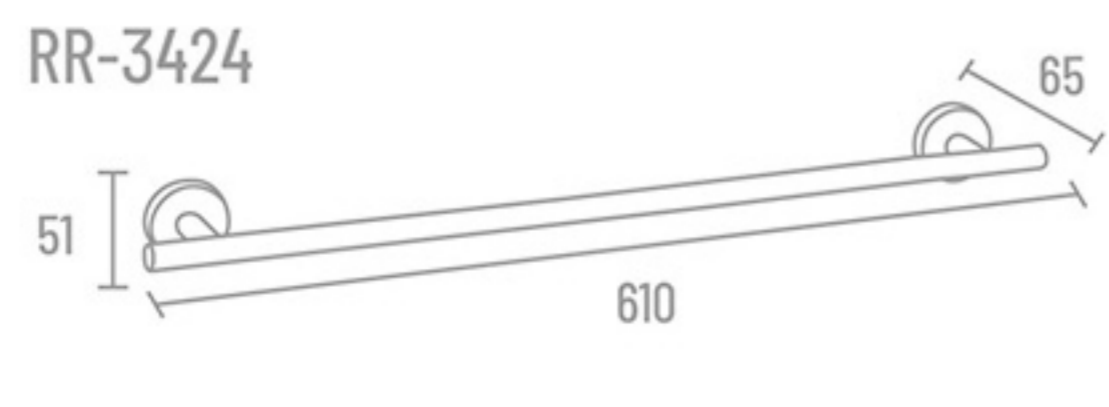

**RR-3402** 24" ₹ 1591  
**RR-3401** 18" ₹ 1522

Towel Rod Heavy

**RR-3424** 24" ₹ 1815  
**RR-3423** 18" ₹ 1746

RR-3411

RR-3421

RR-3402

RR-3424

**RR-3400** Set 5 Pcs.  
(Towel Rod, Soap Dish, Napkin Ring, Robe Hook, Tumbler Holder)