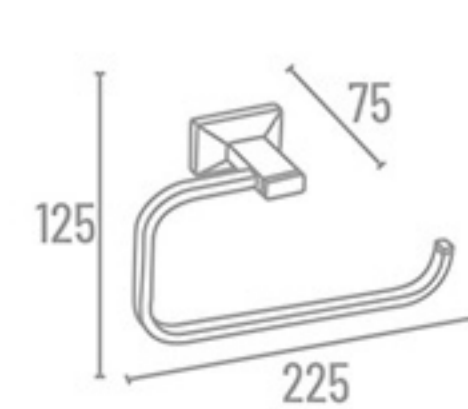

Towel Rack
BR-1210 24" ₹ 4356
BR-1217 18" ₹ 4170