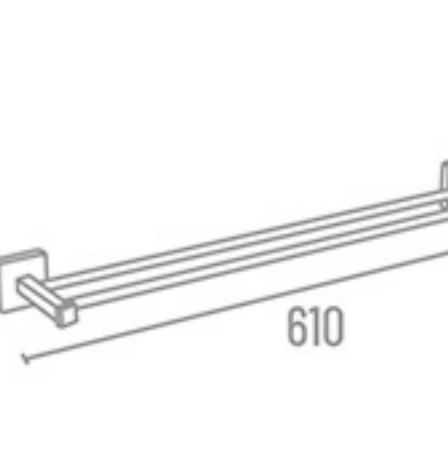

AT-1113

AQ-2074 Shelf With Liquid Dispenser With Soap Dish

5" x 18" ₹ 1890

AQ-2072 Shelf With Soap Dish With Tumbler Holder

5" x 18" ₹ 1687

AQ-2074

AQ-2072

A Union of Comfort and  
*Efficiency*