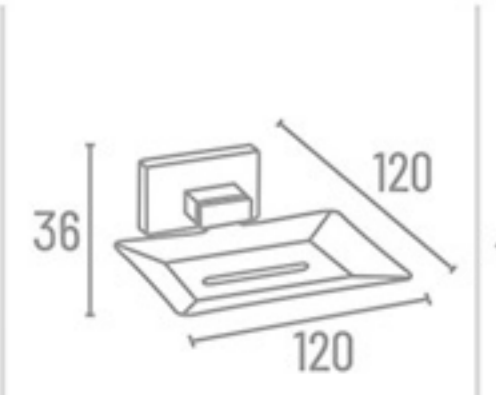

₹ 1591

₹ 1484

₹ 2712

SK-4409 With Lid ₹ 2294
SK-4408 Without Lid ₹ 1577

₹ 1768

₹ 780

₹ 1487

₹ 2855

₹ 1602

₹ 2668

₹ 1487