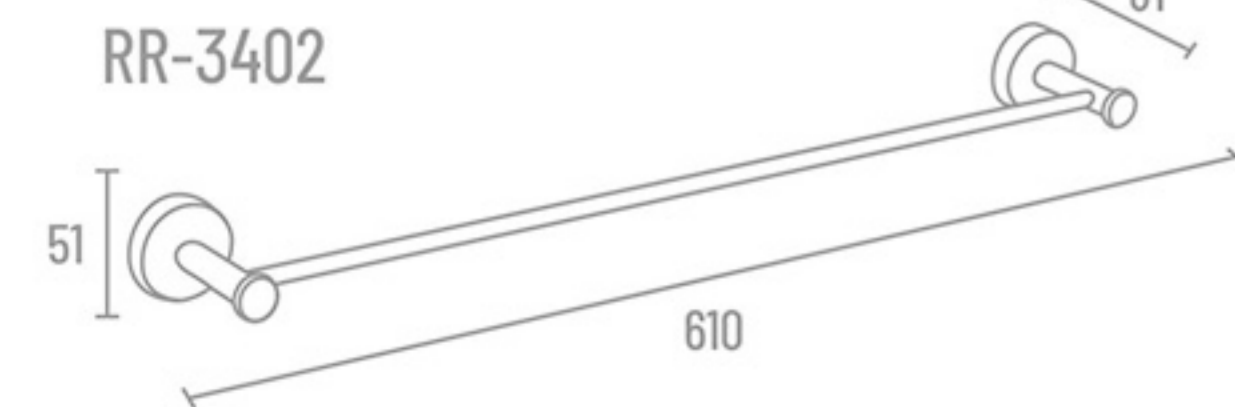

**RR-3402** 24" ₹ 1591  
**RR-3401** 18" ₹ 1522

Towel Rod Heavy

**RR-3424** 24" ₹ 1815  
**RR-3423** 18" ₹ 1746

RR-3411

RR-3421

RR-3402

RR-3424

**RR-3400** Set 5 Pcs.  
(Towel Rod, Soap Dish, Napkin Ring, Robe Hook, Tumbler Holder)