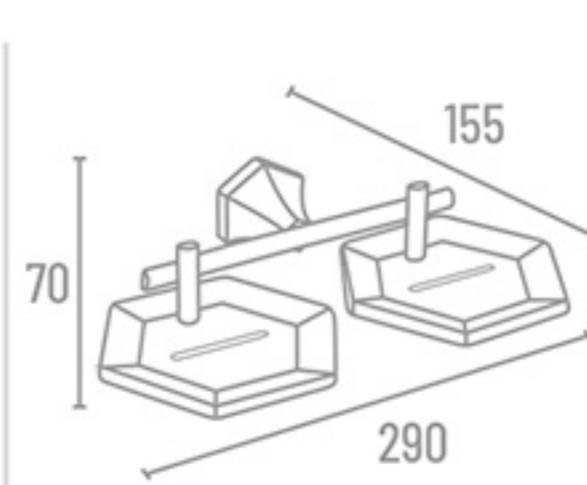

T-3212

T-3209

T-3219

T-3216

T-3213

T-3206

Towel Rack  
**T-3011** 24" With Hook ₹ 4944  
**T-3010** 24" Without Hook ₹ 4622  
**T-3018** 18" With Hook ₹ 4798  
**T-3017** 18" Without Hook ₹ 4476

Double Towel Rod