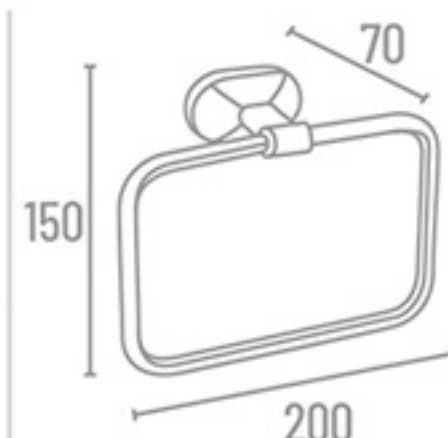

₹ 1440

₹ 1354

₹ 2058

SP-2509 With Lid ₹ 2188
SP-2508 Without Lid ₹ 1471

₹ 1661

₹ 696

₹ 1344

₹ 2568

₹ 1477

₹ 2376

₹ 1344