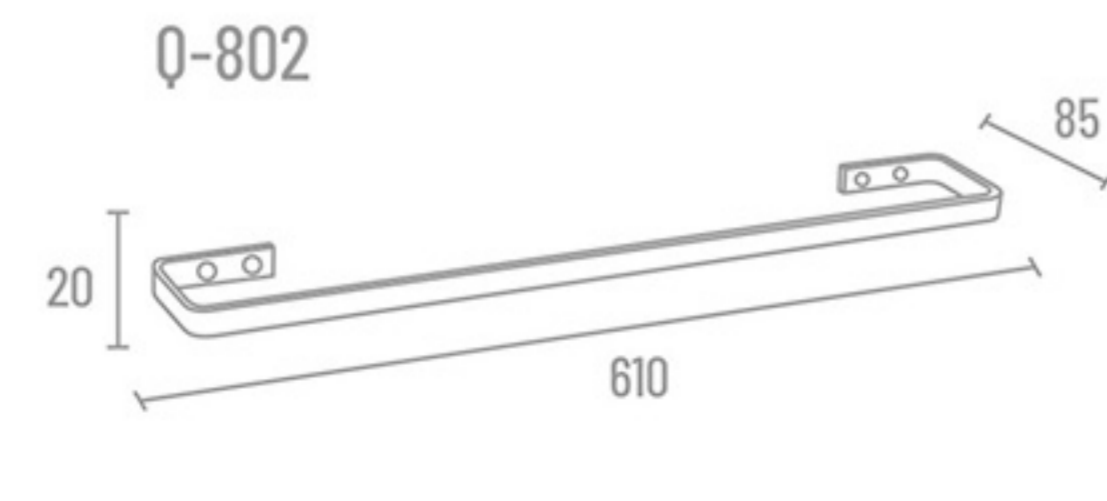

TR-9007

TR-9013

Towel Rack

Q-810 24" ₹ 4085  
Q-817 18" ₹ 3866

Towel Rod

Q-802 24" ₹ 1360  
Q-801 18" ₹ 1292

**Q-800** Set 5 Pcs.  
(Towel Rod, Soap Dish, Napkin Ring, Robe Hook, Tumbler Holder)

₹ 4661