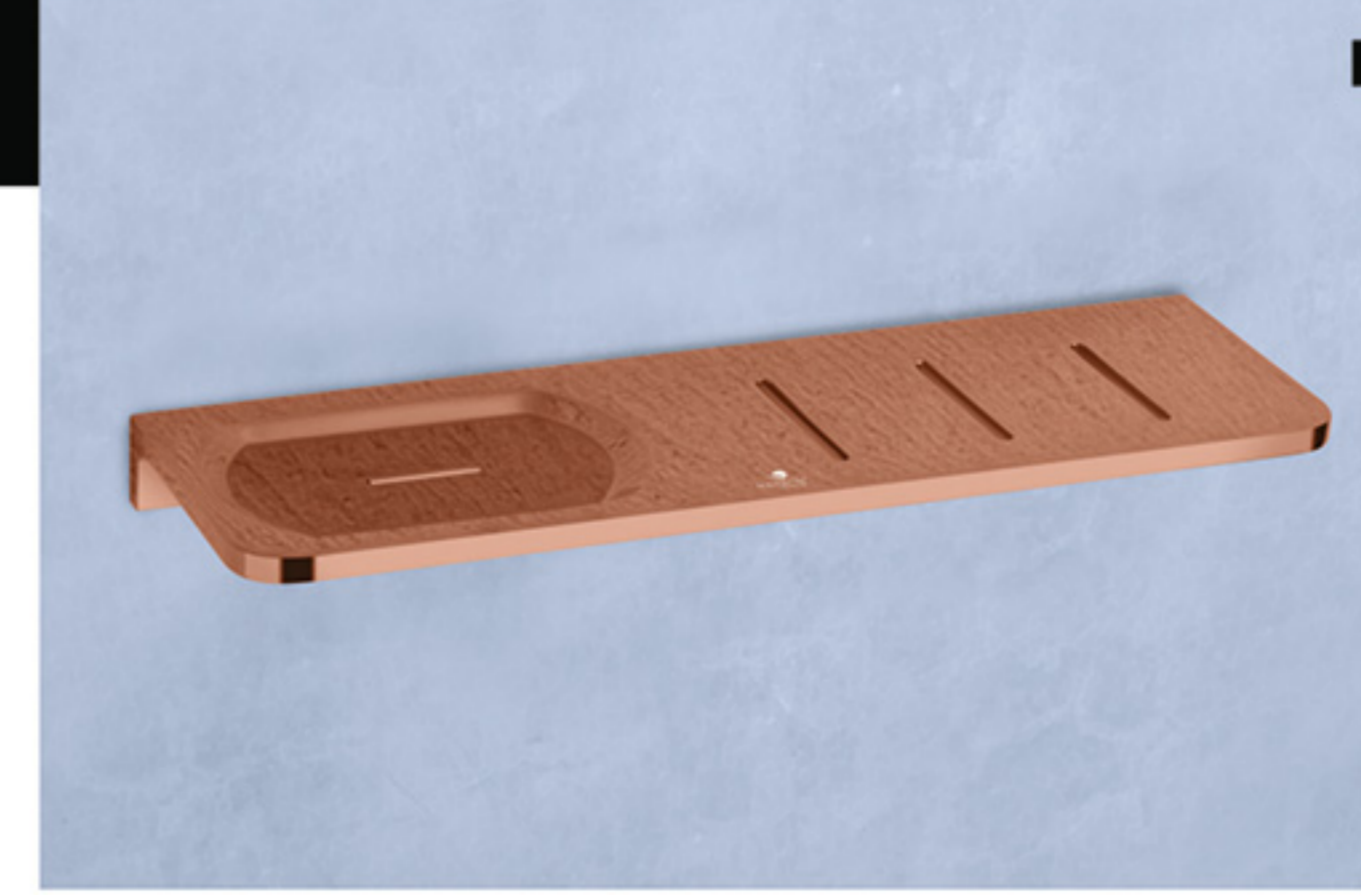

SL-1806

SL-1808

SL-1828