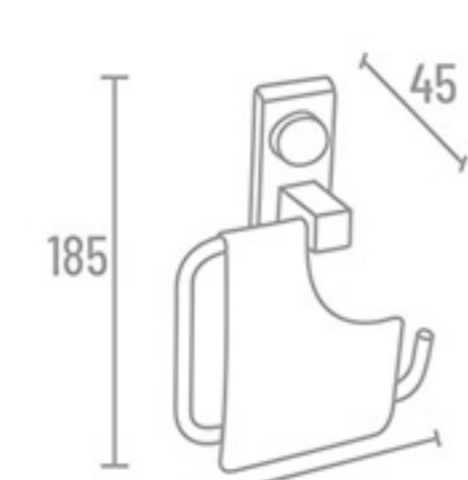

₹ 747

₹ 660

₹ 856

Paper Holder With Lid ₹ 1171

₹ 529

₹ 1283

₹ 1240

₹ 1410

₹ 711

₹ 711