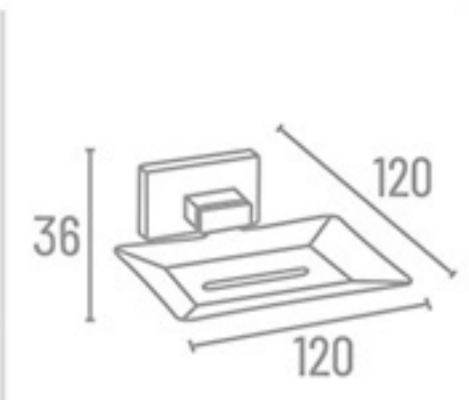

₹ 1591

₹ 1484

₹ 2712

SK-4109 With Lid ₹ 2294
SK-4108 Without Lid ₹ 1577

₹ 1768

₹ 780

₹ 1487

₹ 2855

₹ 1602

₹ 2668

₹ 1487