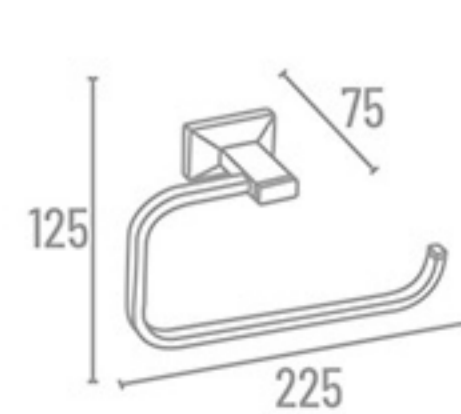

₹ 1142

₹ 997

₹ 1980

BR-1209 With Lid ₹ 1433
BR-1208 Without Lid ₹ 1198

₹ 1088

₹ 680

₹ 1187

₹ 1190

₹ 1550

₹ 1187