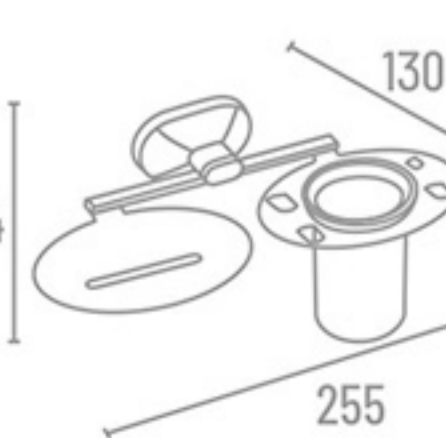

Towel Rack

SP-2211 24" With Hook ₹ 3637  
SP-2218 18" With Hook ₹ 3479

Double Towel Rod

SP-2214 24" ₹ 1837

Towel Rod

SP-2202 24" ₹ 1176  
SP-2201 18" ₹ 1150

SP-2200 Set 5 Pcs.  
(Towel Rod, Soap Dish, Napkin Ring, Robe Hook, Tumbler Holder)