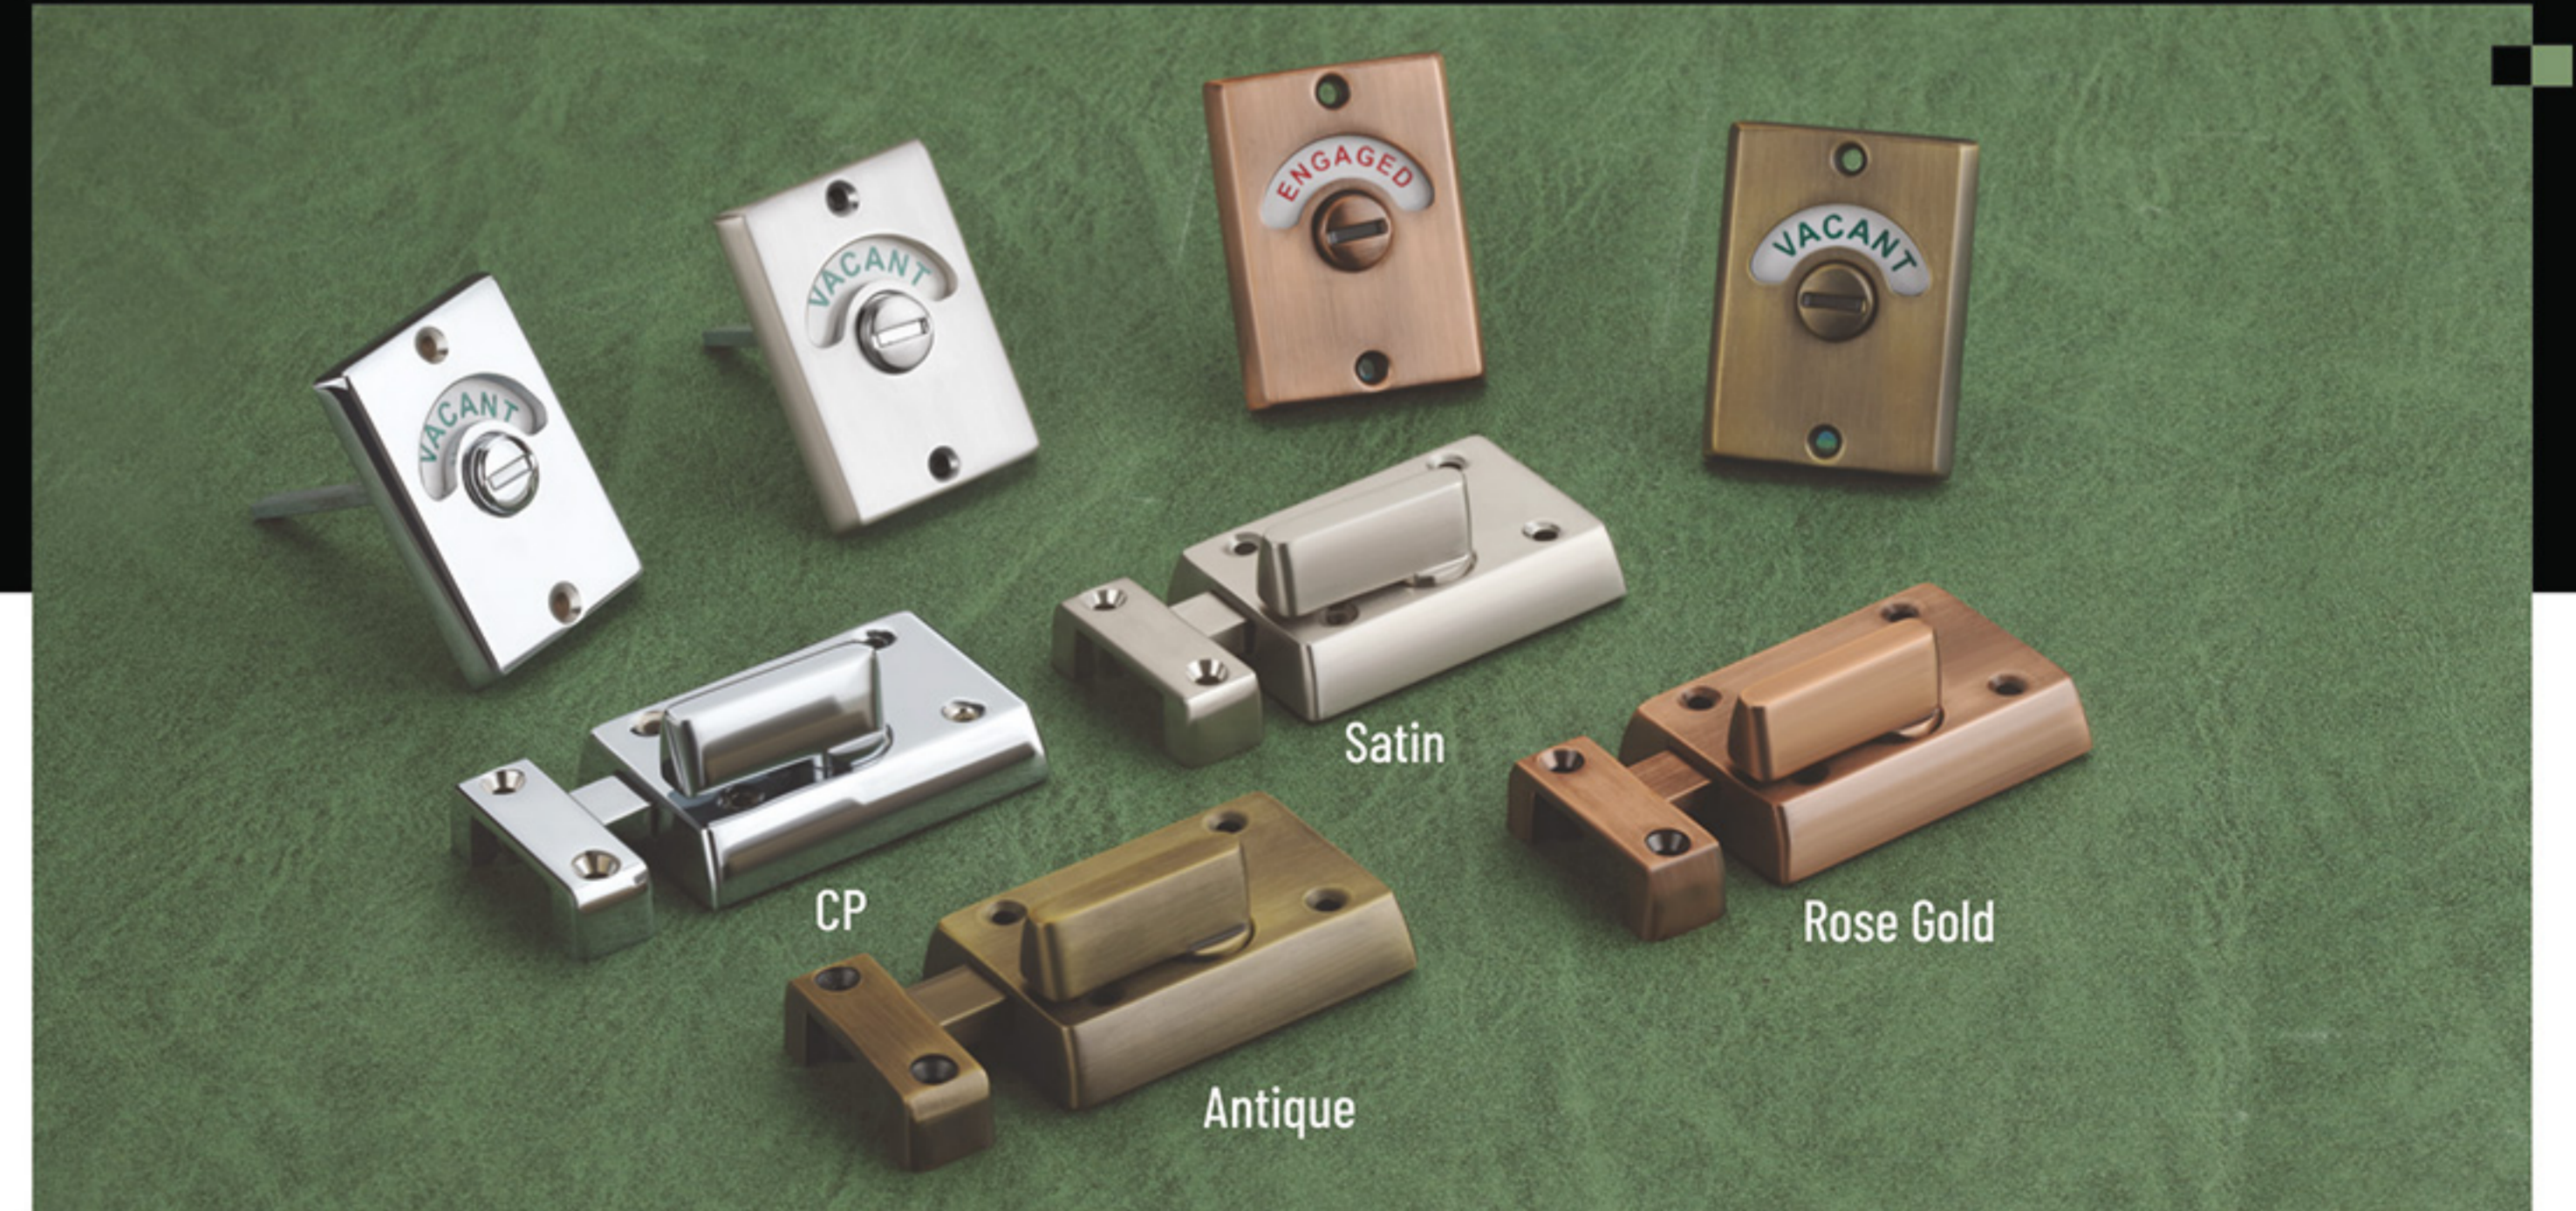

AQ-2092 Indicator Bolt (Heavy - Zink Metal)

₹ 585