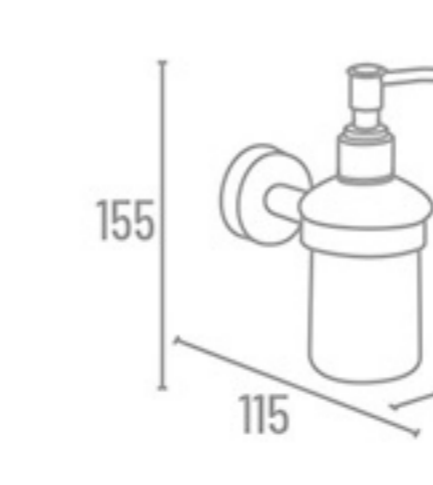

**RG-3509**

**RG-3516**

**RG-3514**

**RG-3519**

**RG-3513**

RB-3311 24" With Hook ₹ 5187  
 RB-3310 24" Without Hook ₹ 4736  
 RB-3318 18" With Hook ₹ 4734  
 RB-3317 18" Without Hook ₹ 4279

Towel Rack

Towel Rack Shelf