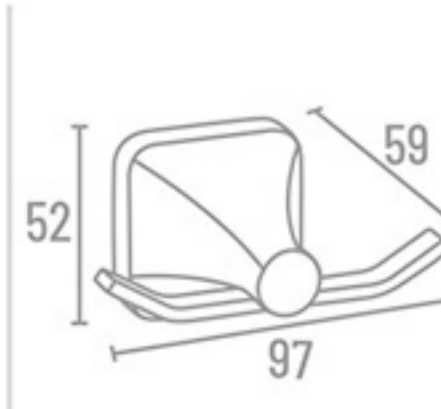

₹ 1568

₹ 1311

₹ 1728

₹ 2950

₹ 864

₹ 1398

₹ 1430

Paper Holder

₹ 2223

₹ 2386

₹ 1430