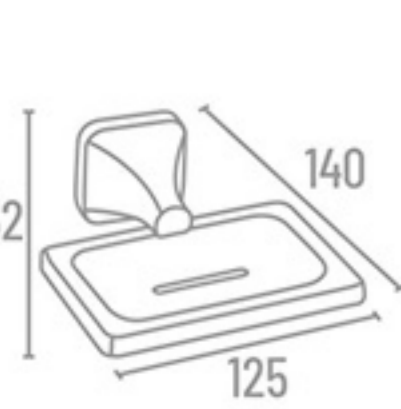

ELC-4513 Soap Dish with Tumbler Holder

₹ 1642

ELC-4519 Soap dish (Glass)

₹ 1237

ELC-4504

ELC-4503

ELC-4505

ELC-4507