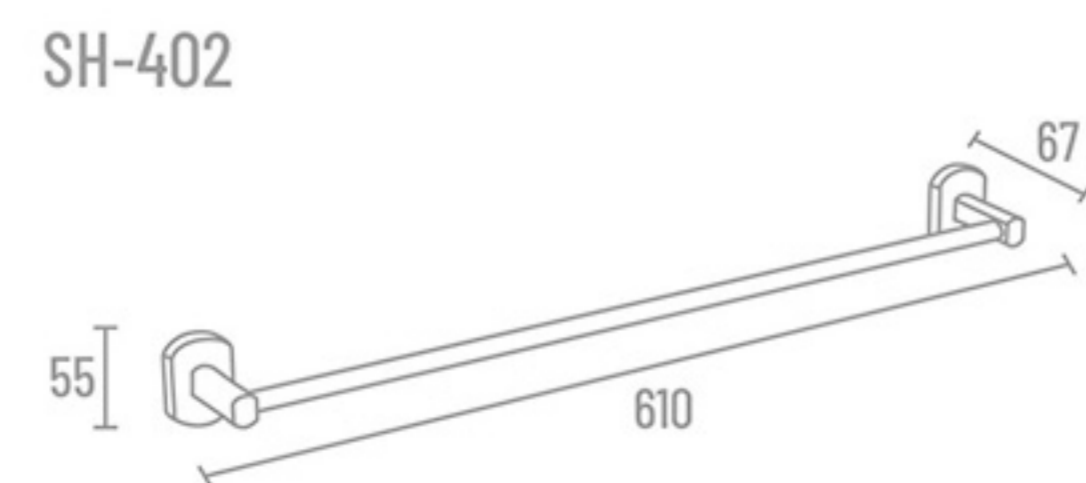

J-519

J-516

J-513

**Towel Rack**

<b>SH-411</b> 24" With Hook	₹ 4099	<b>SH-418</b> 18" With Hook	₹ 3966
<b>SH-410</b> 24" Without Hook	₹ 3776	<b>SH-417</b> 18" Without Hook	₹ 3643

**Towel Rod**

<b>SH-402</b> 24"	₹ 1265
<b>SH-401</b> 18"	₹ 1232