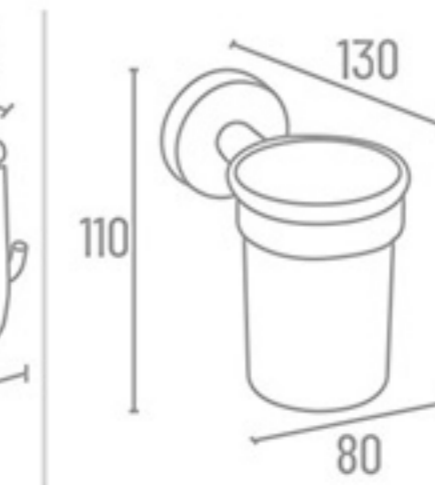

**RG-3509**

**RG-3516**

**RG-3514**

**RG-3519**

**RG-3513**

RB-3311 24" With Hook ₹ 5187  
 RB-3310 24" Without Hook ₹ 4736  
 RB-3318 18" With Hook ₹ 4734  
 RB-3317 18" Without Hook ₹ 4279

Towel Rack

Towel Rack Shelf