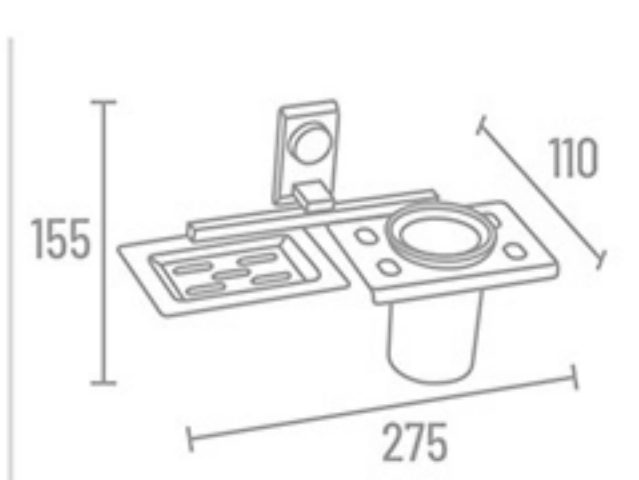

LR-2719

LR-2716

LR-2713

**Towel Rack**

<b>A-211</b>	24" With Hook	₹ 4461	<b>A-218</b>	18" With Hook	₹ 4361
<b>A-210</b>	24" Without Hook	₹ 4138	<b>A-217</b>	18" Without Hook	₹ 4037

**Towel Rod**

<b>A-202</b>	24"	₹ 1274
<b>A-201</b>	18"	₹ 1253