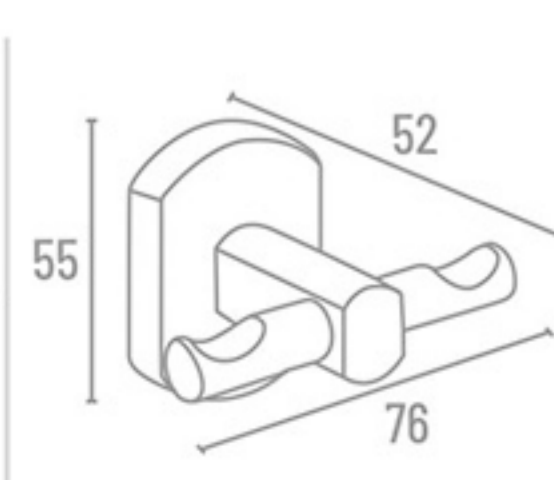

₹ 796

₹ 835

₹ 1223

SH-409 With Lid ₹ 1177
SH-408 Without Lid ₹ 942

₹ 594

₹ 1417

SH-414 24" ₹ 1864
SH-415 18" ₹ 1824

₹ 1417

₹ 835