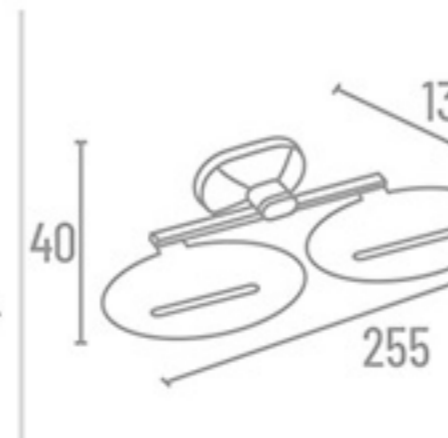

₹ 756

₹ 814

₹ 1552

SP-2209 With Lid ₹ 1242
SP-2208 Without Lid ₹ 997

₹ 944

₹ 523

₹ 1006

₹ 936

₹ 1411

₹ 1006