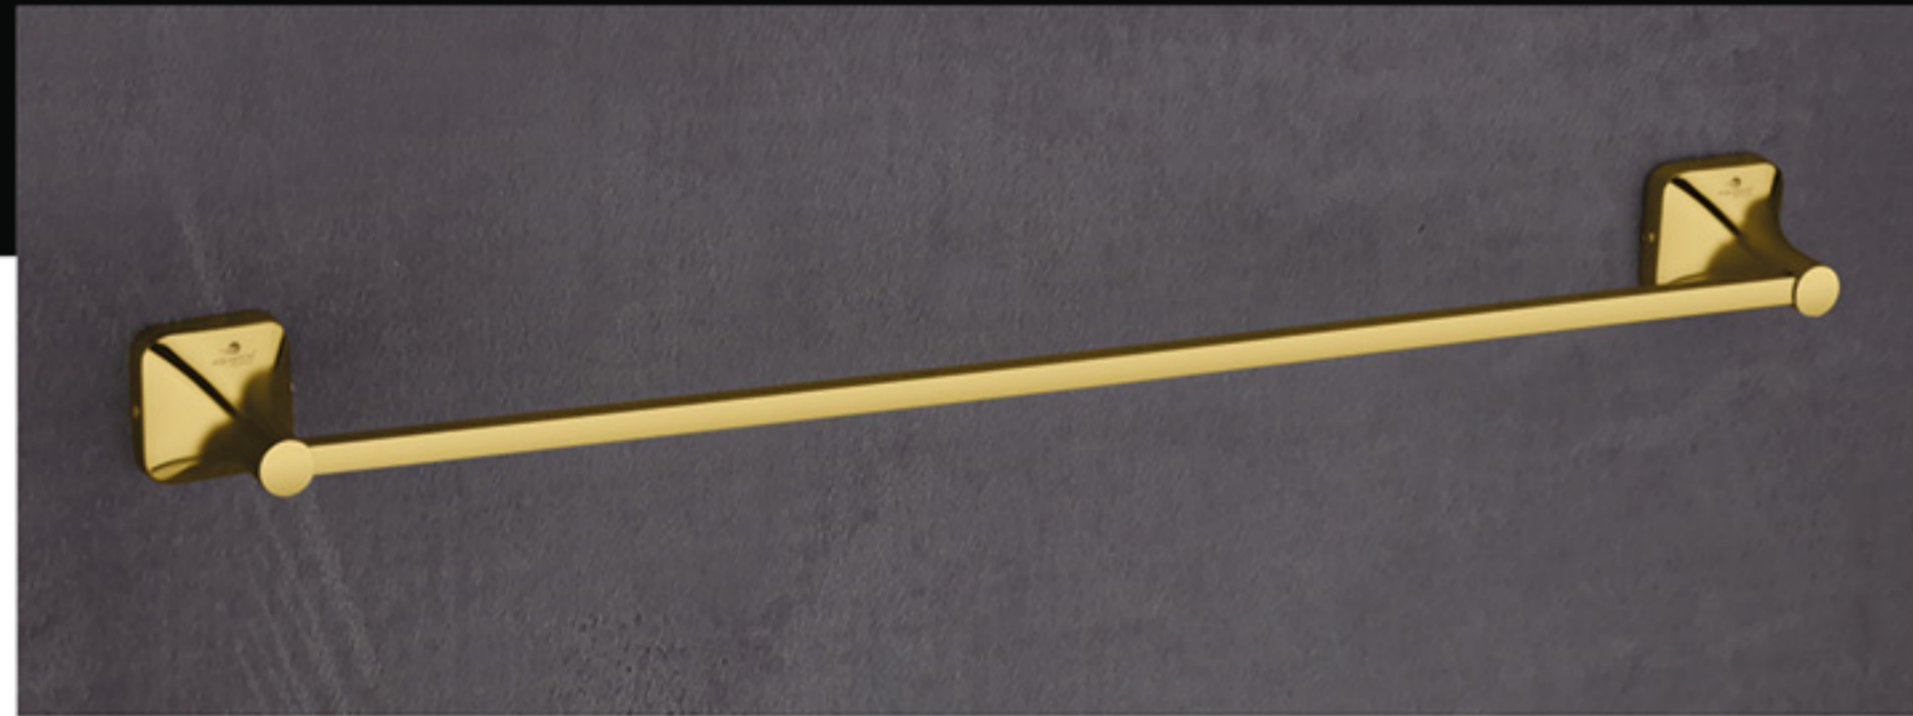

ELR-4606

ELR-4625

ELR-4616

ELR-4619

ELR-4609

Towel Rack

ELG-4810 24" ₹ 6168  
ELG-4817 18" ₹ 5716

Towel Rack Shelf

ELG-4821 24" ₹ 5347  
ELG-4822 18" ₹ 4924

Towel Rod

ELG-4802 24" ₹ 1878  
ELG-4801 18" ₹ 1798

ELG-4810

ELG-4821

ELG-4802

**ELG-4800 Set 5 Pcs.**  
(Towel Rod, Soap Dish, Napkin Ring, Robe Hook, Tumbler Holder)