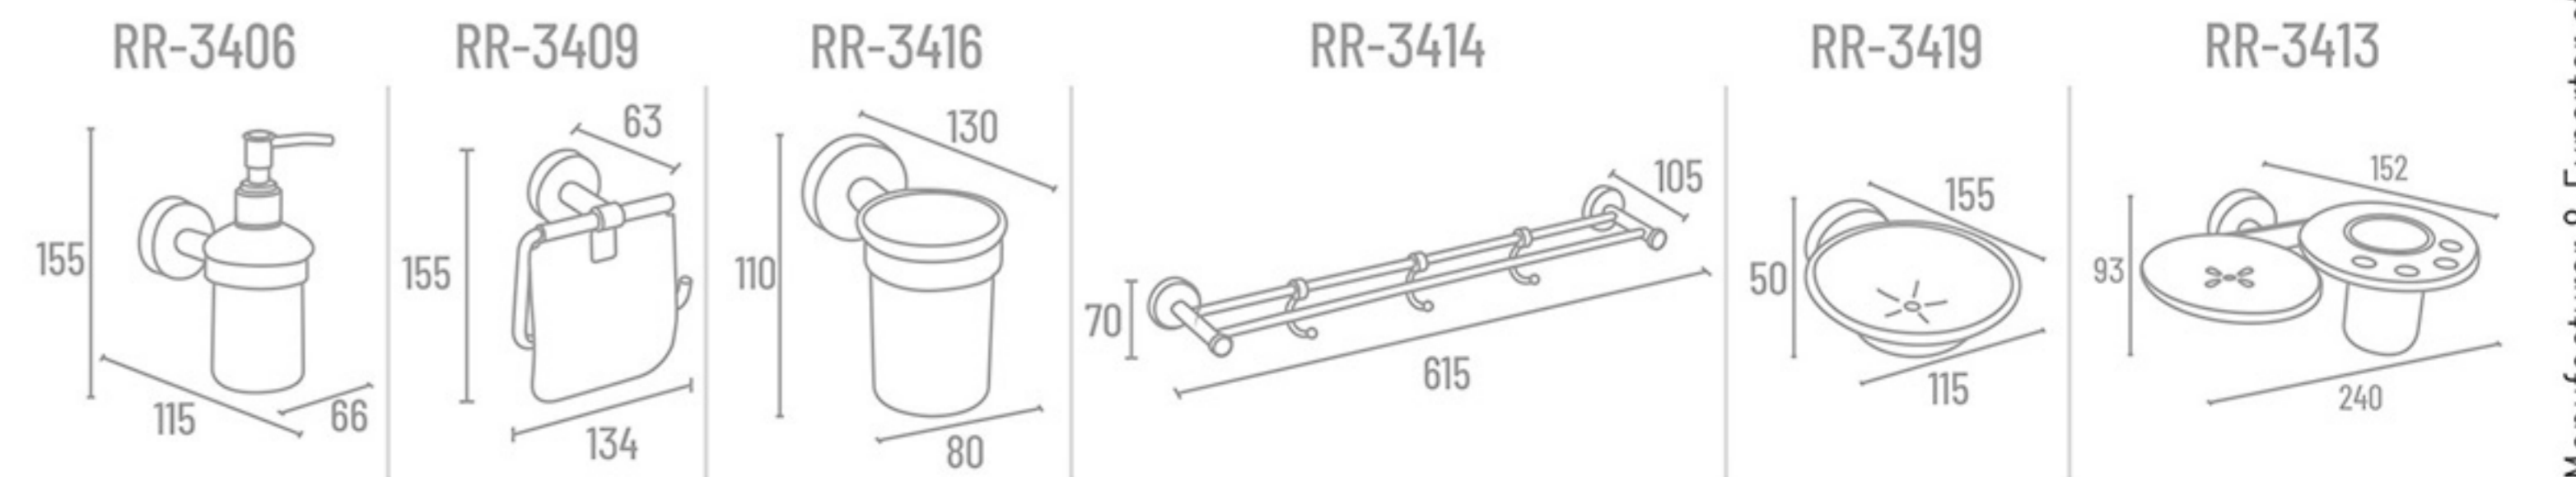

₹ 2096

**RG-3511** 24" With Hook ₹ 5187  
**RG-3510** 24" Without Hook ₹ 4736  
**RG-3518** 18" With Hook ₹ 4734  
**RG-3517** 18" Without Hook ₹ 4279

Towel Rack

Towel Rack Shelf

**RG-3521** 24" ₹ 3715

**RG-3502** 24" ₹ 1591  
**RG-3501** 18" ₹ 1522