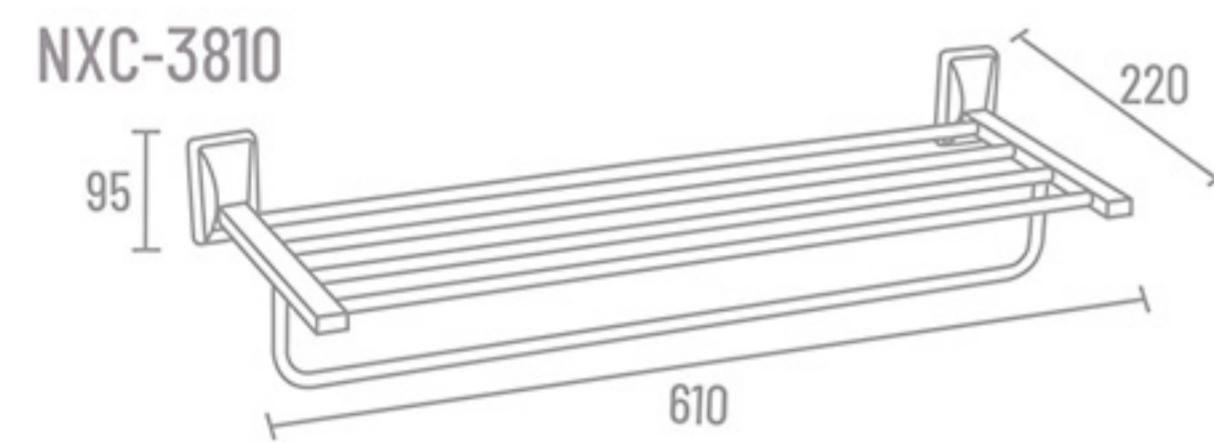

**NXC-3821** 24" ₹ 2987

Towel Rod

**NXC-3802** 24" ₹ 1128  
**NXC-3801** 18" ₹ 1098

Double Towel Rod

**NXC-3814** 24" ₹ 1783  
**NXC-3815** 18" ₹ 1742

**NXC-3800** Set 5 Pcs.  
(Towel Rod, Soap Dish, Napkin Ring, Robe Hook, Tumbler Holder)