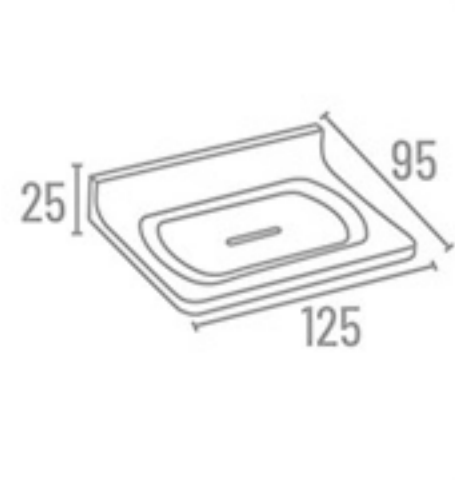

SL-1910 Towel Rack