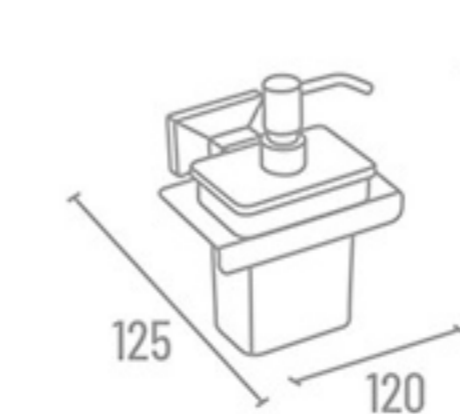

₹ 1142

₹ 997

₹ 1980

BR-1209 With Lid ₹ 1433
BR-1208 Without Lid ₹ 1198

₹ 1088

₹ 680

₹ 1187

₹ 1190

₹ 1550

₹ 1187