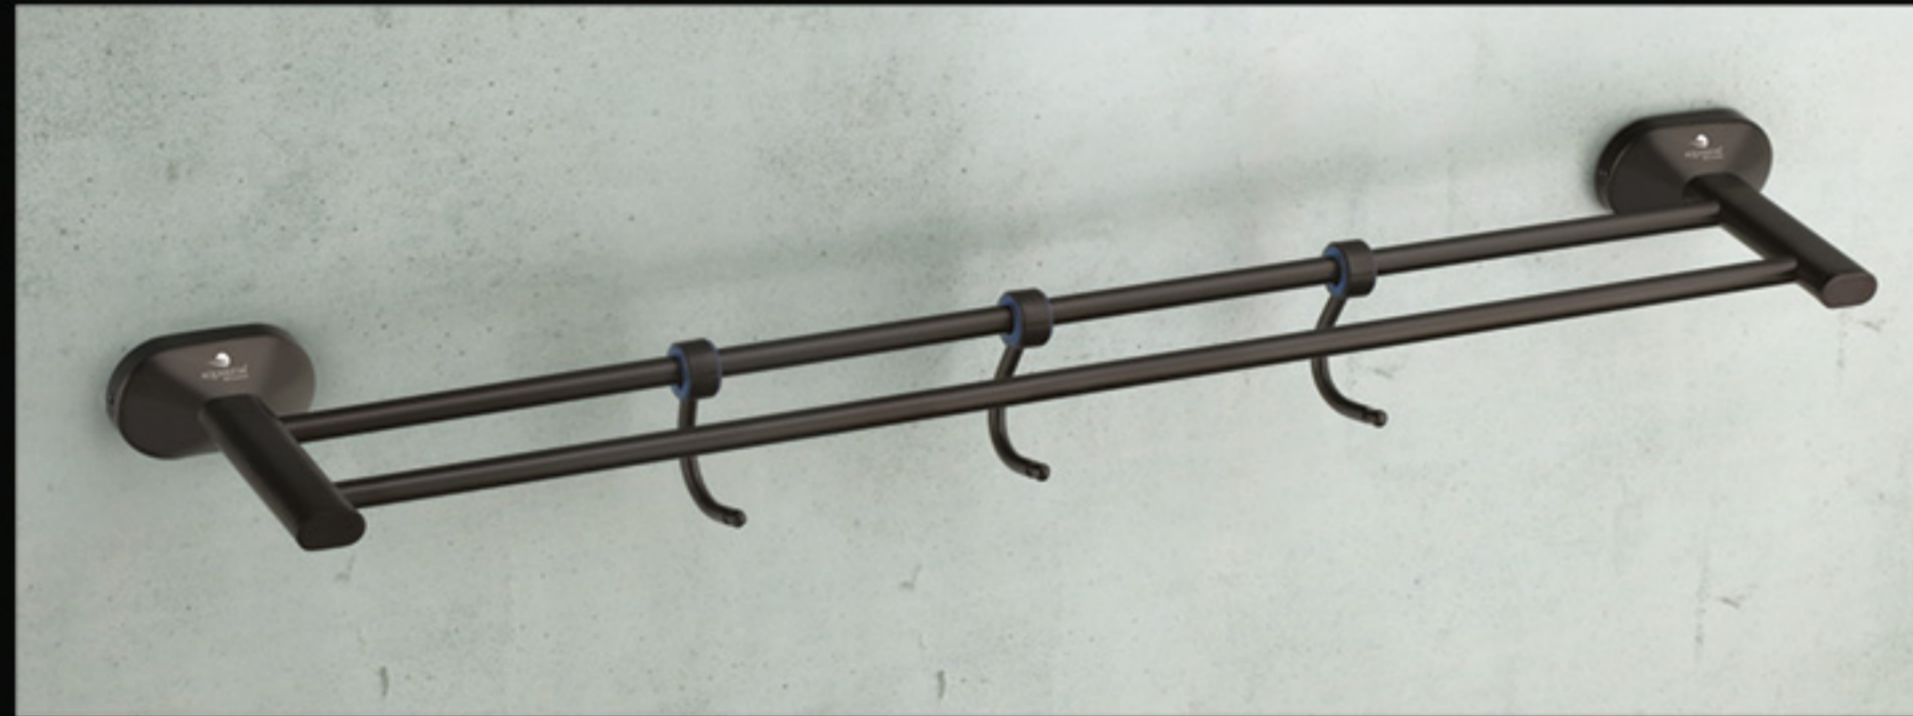

Towel Rack

SP-2411 24" With Hook ₹ 5981  
SP-2418 18" With Hook ₹ 5570

Double Towel Rod

SP-2414 24" ₹ 3170

Towel Rod

SP-2402 24" ₹ 1772  
SP-2401 18" ₹ 1703

**SP-2400 Set 5 Pcs.**  
(Towel Rod, Soap Dish, Napkin Ring, Robe Hook, Tumbler Holder)