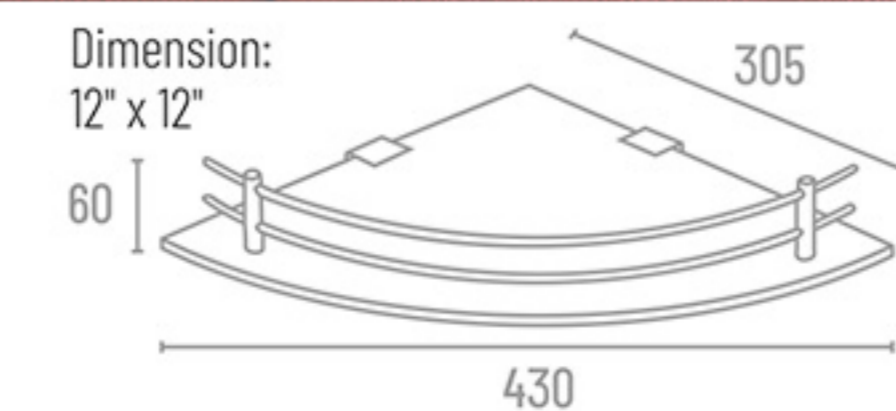

6"x12" ₹ 1566
6"x15" ₹ 1621
6"x18" ₹ 1678

8"x8" ₹ 1245
9"x9" ₹ 1328
10"x10" ₹ 1385
12"x12" ₹ 1476

5"x12" ₹ 1762
5"x15" ₹ 1893
5"x18" ₹ 1984

6"x12" (8mm) ₹ 1684
6"x15" (8mm) ₹ 1789
6"x18" (8mm) ₹ 1928

8"x8" (8mm) ₹ 1377
9"x9" (8mm) ₹ 1494
10"x10" (8mm) ₹ 1619
12"x12" (8mm) ₹ 1895

Expressive Design,
Excellent Quality

Use Material
Brass and 304 stainless steel

Easy to
CLEAN

CHROME
FINISH

Extra
DURABLE

10 Years
WARRANTY*

ROCK (CORNER & SHELF)