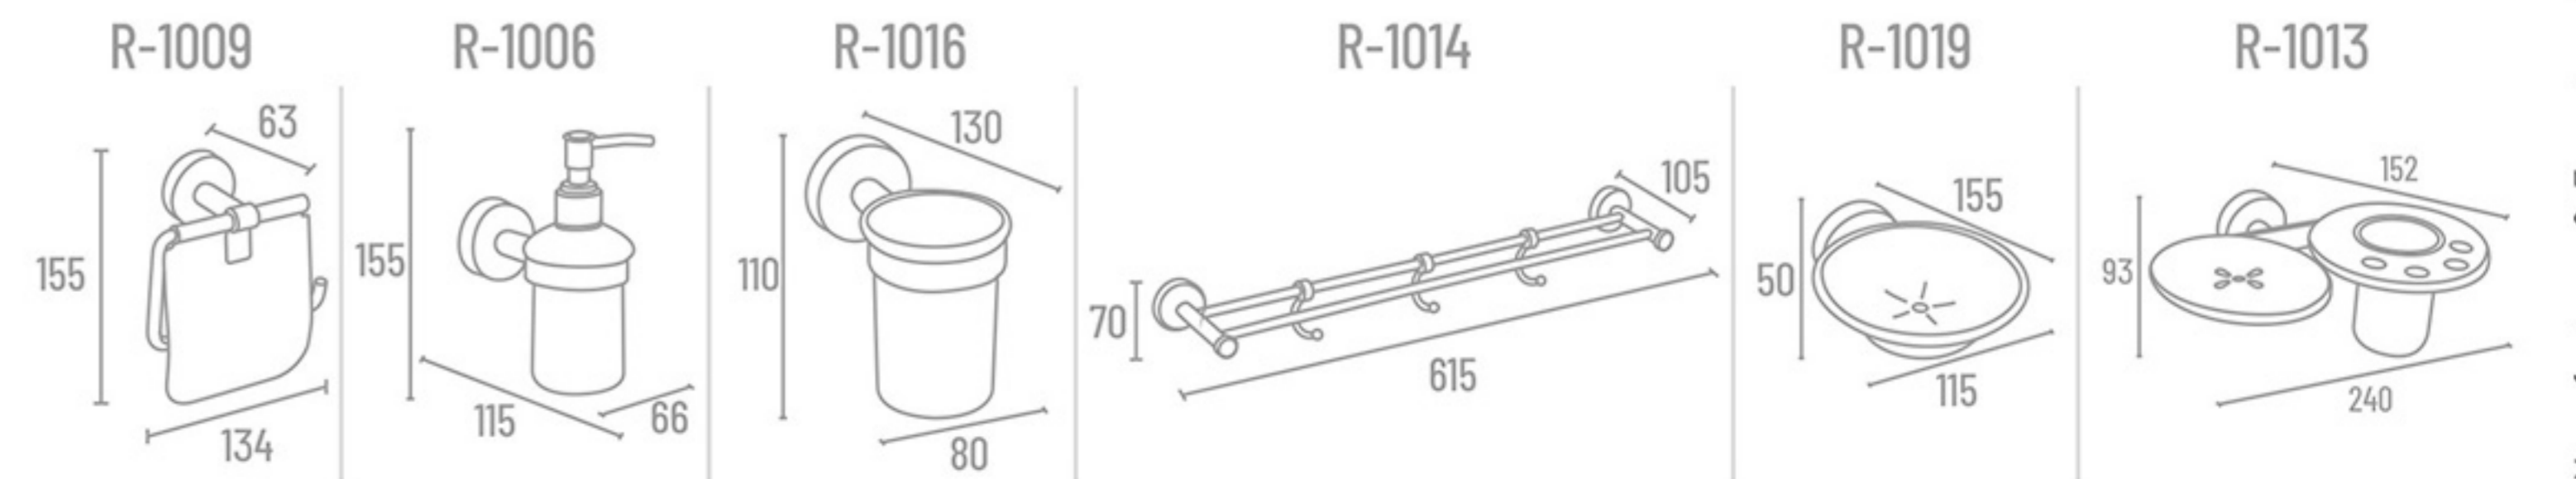

R-1013 Soap Dish With Tumbler Holder ₹ 1198