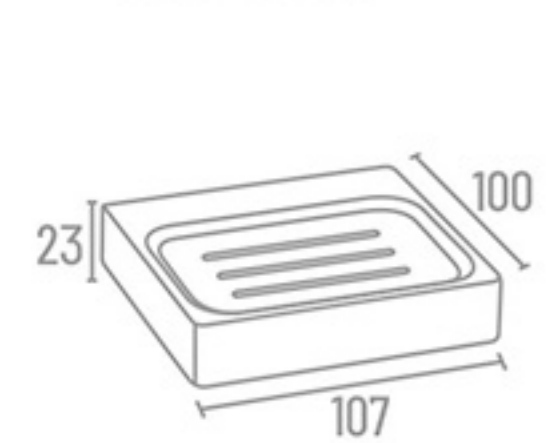

**CVR-5205** Robe Hook ₹ 935

**CVR-5207** Tumbler Holder ₹ 2860

**CVR-5206** Liquid Soap Dispenser ₹ 3730

**CVR-5212** Double Soap Dish ₹ 6485

**CVR-5213** Soap Dish With Tumbler Holder ₹ 6485

**CVR-5203**