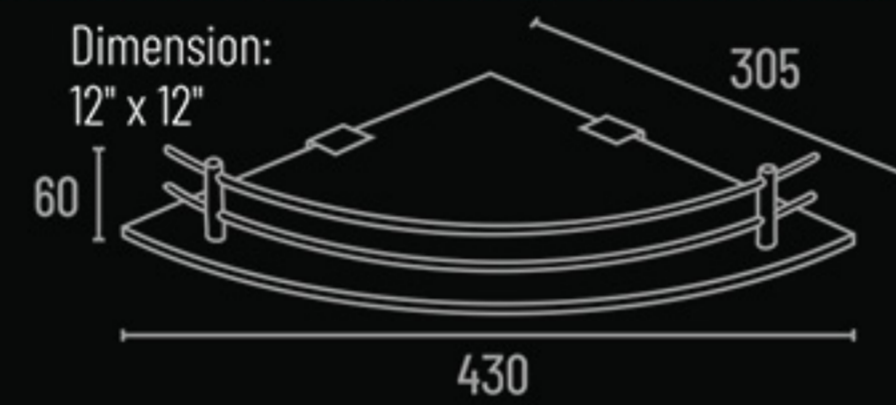

6"x12" ₹ 1566
6"x15" ₹ 1621
6"x18" ₹ 1678

8"x8" ₹ 1245
9"x9" ₹ 1328
10"x10" ₹ 1385
12"x12" ₹ 1476

5"x12" ₹ 1762
5"x15" ₹ 1893
5"x18" ₹ 1984

6"x12" (8mm) ₹ 1684
6"x15" (8mm) ₹ 1789
6"x18" (8mm) ₹ 1928

8"x8" (8mm) ₹ 1377
9"x9" (8mm) ₹ 1494
10"x10" (8mm) ₹ 1619
12"x12" (8mm) ₹ 1895

Expressive Design,
Excellent Quality

Use Material
Brass and 304 stainless steel

Easy to
CLEAN

CHROME
FINISH

Extra
DURABLE

10 Years
WARRANTY*

ROCK (CORNER & SHELF)