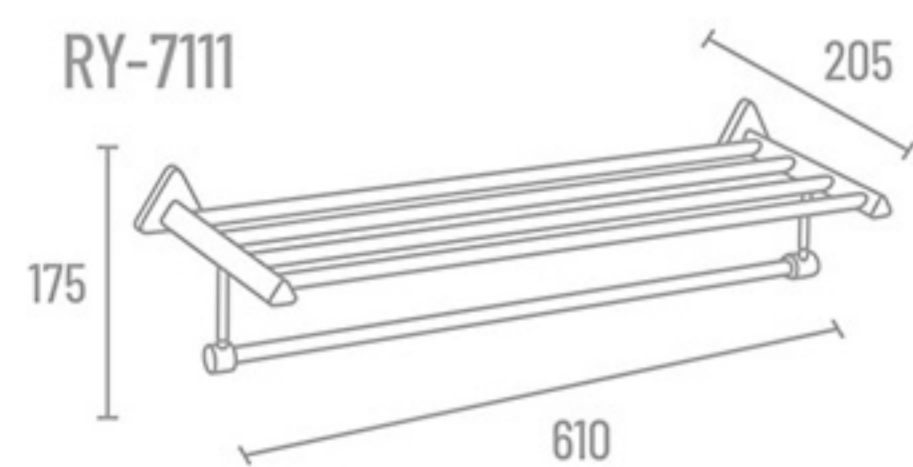

Towel Rod

RY-7102	24"	₹ 2308
RY-7101	18"	₹ 2263

RY-7100 Set 5 Pcs.
(Towel Rod, Soap Dish, Napkin Ring, Robe Hook, Tumbler Holder)

₹ 8642

Dynamic contours and delicate
*curves in perfect
harmony*