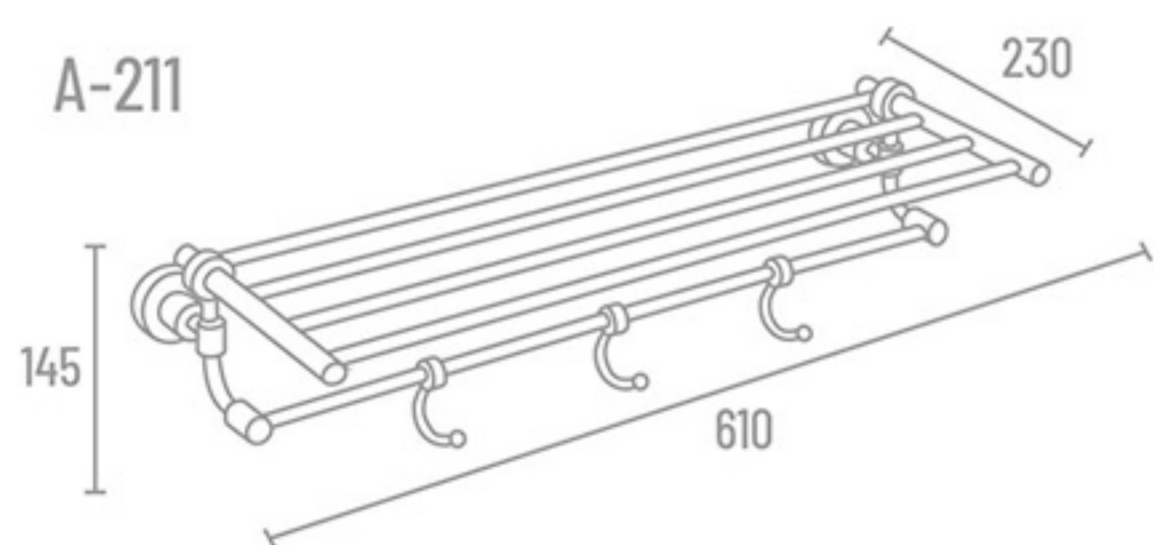

LR-2719

LR-2716

LR-2713

**Towel Rack**

<b>A-211</b>	24" With Hook	₹ 4461	<b>A-218</b>	18" With Hook	₹ 4361
<b>A-210</b>	24" Without Hook	₹ 4138	<b>A-217</b>	18" Without Hook	₹ 4037

**Towel Rod**

<b>A-202</b>	24"	₹ 1274
<b>A-201</b>	18"	₹ 1253