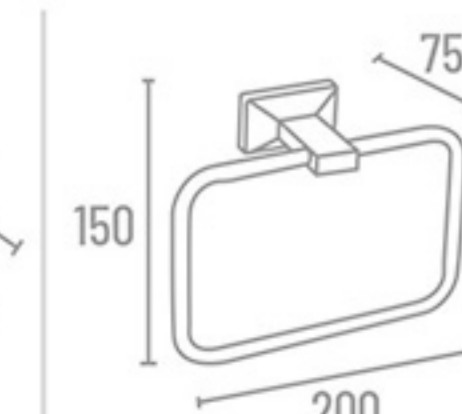

BRILL (ROSE GOLD / BLACK MATT - PVD)

₹ 1658

₹ 1541

₹ 2791

BR-1509 With Lid ₹ 2383
BR-1508 Without Lid ₹ 1666

₹ 1841

₹ 852

₹ 1576

₹ 1675

₹ 2756

₹ 1576