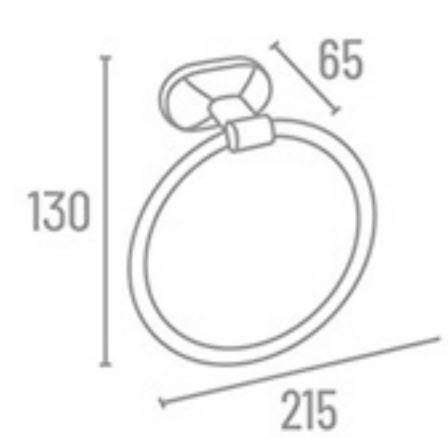

Towel Rack SK-4310 24" ₹ 6692
SK-4317 18" ₹ 6256