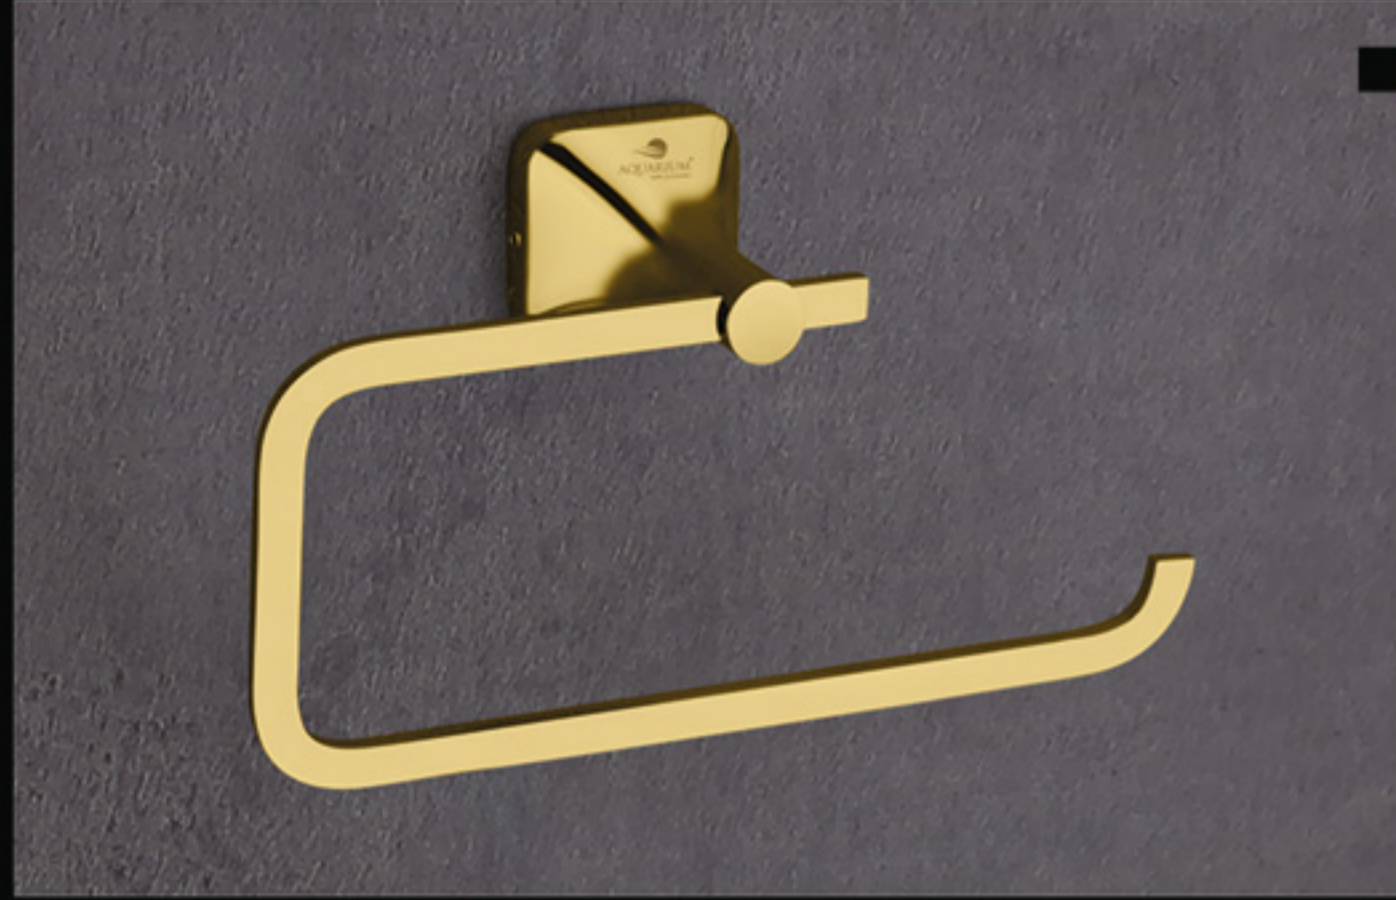

ELG-4805 Robe Hook

ELG-4804 Napkin Ring

₹ 1568