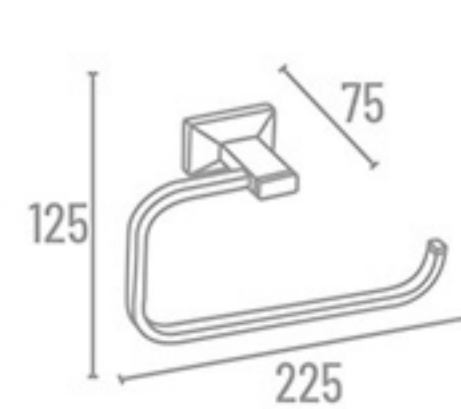

Towel Rack
BR-1310 24" ₹ 6883
BR-1317 18" ₹ 6445