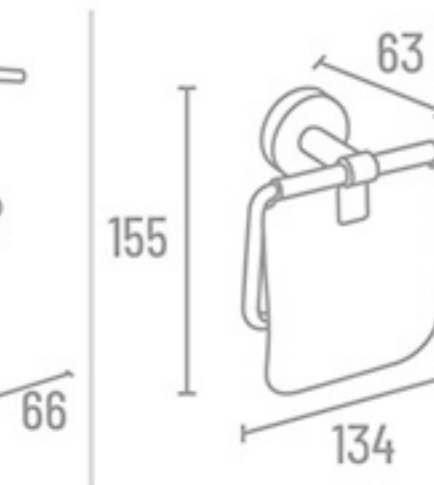

**RG-3509**

**RG-3516**

**RG-3514**

**RG-3519**

**RG-3513**

RB-3311 24" With Hook ₹ 5187  
 RB-3310 24" Without Hook ₹ 4736  
 RB-3318 18" With Hook ₹ 4734  
 RB-3317 18" Without Hook ₹ 4279

Towel Rack

Towel Rack Shelf