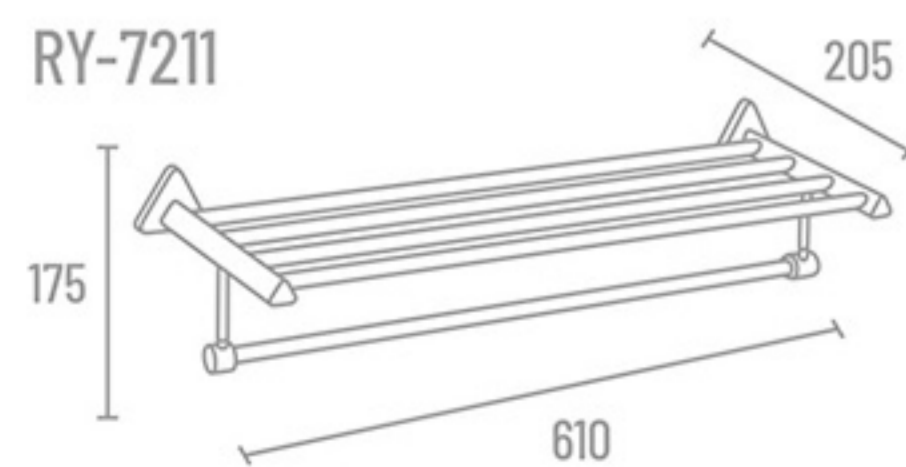

**RY-7106**

Towel Rack RY-7211 24" With Hook ₹ 8938 RY-7218 18" With Hook ₹ 8786  
RY-7210 24" Without Hook ₹ 8488 RY-7217 18" Without Hook ₹ 8338

Towel Rod RY-7202 24" ₹ 2308 RY-7201 18" ₹ 2263

RY-7200 Set 5 Pcs.  
(Towel Rod, Soap Dish, Napkin Ring, Robe Hook, Tumbler Holder)