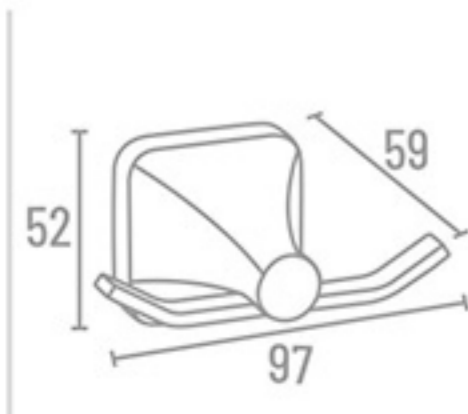

₹ 1568

₹ 1311

₹ 1728

₹ 2950

₹ 864

₹ 1398

₹ 1430

₹ 2223

₹ 2386

₹ 1430