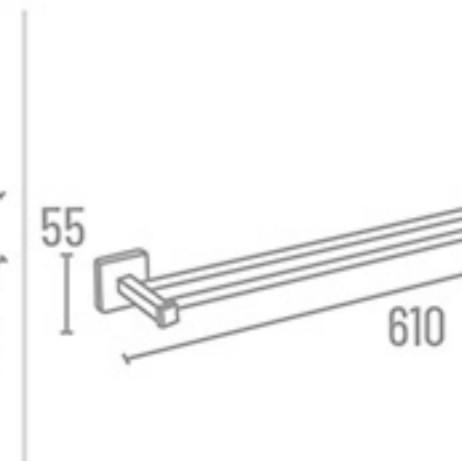

ATB-3706

ATB-3716

ATB-3719

ATB-3714

ATB-3713

AT-1111 24" With Hook ₹ 2773  
 AT-1110 24" Without Hook ₹ 2450  
 AT-1118 18" With Hook ₹ 2673  
 AT-1117 18" Without Hook ₹ 2350

Towel Rack

Towel Rack Shelf