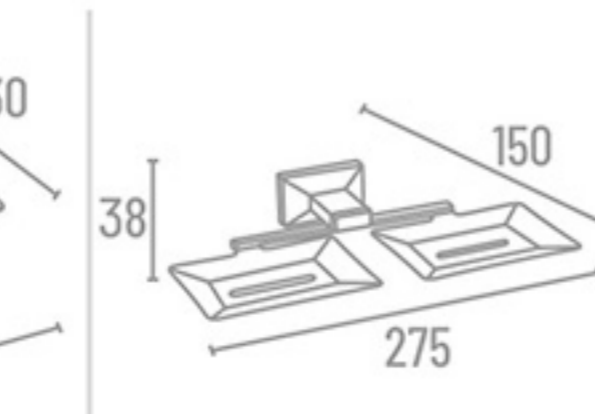

₹ 1142

₹ 997

₹ 1980

BR-1209 With Lid ₹ 1433
BR-1208 Without Lid ₹ 1198

₹ 1088

₹ 680

₹ 1187

₹ 1190

₹ 1550

₹ 1187