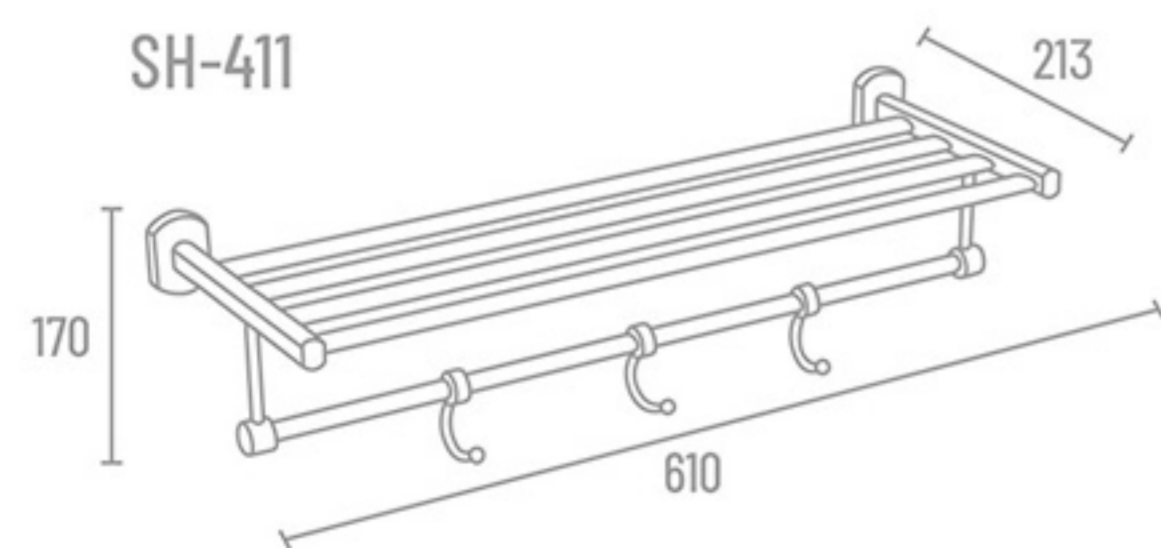

J-519

J-516

J-513

**Towel Rack**

<b>SH-411</b> 24" With Hook	₹ 4099	<b>SH-418</b> 18" With Hook	₹ 3966
<b>SH-410</b> 24" Without Hook	₹ 3776	<b>SH-417</b> 18" Without Hook	₹ 3643

**Towel Rod**

<b>SH-402</b> 24"	₹ 1265
<b>SH-401</b> 18"	₹ 1232