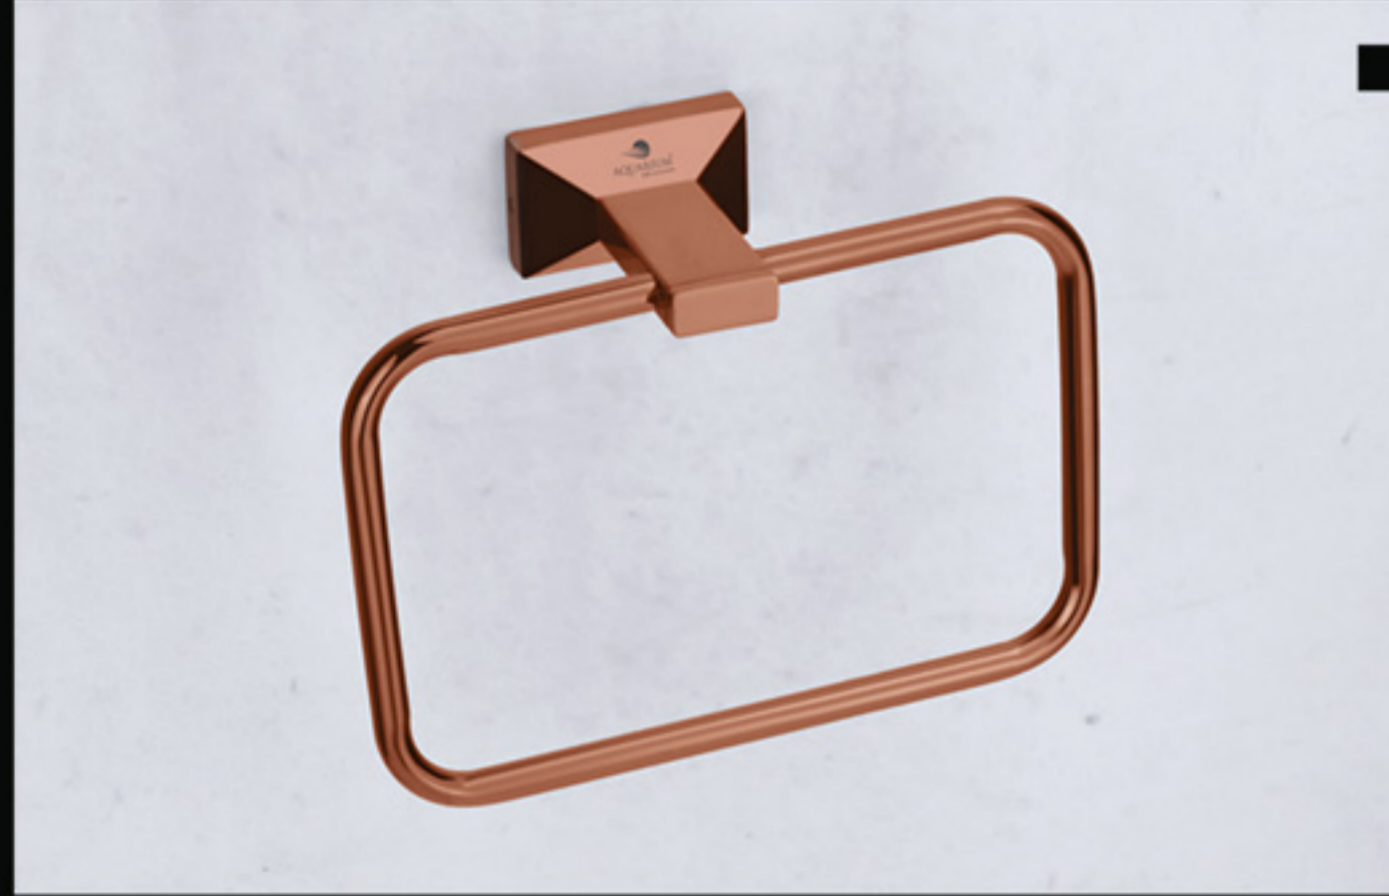

BR-1306 Liquid Soap Dispenser

₹ 2791

Paper Holder

BR-1309 With Lid ₹ 2383  
BR-1308 Without Lid ₹ 1666

BR-1320 Napkin Ring (Square)

₹ 1841

BR-1305 Robe Hook

₹ 852