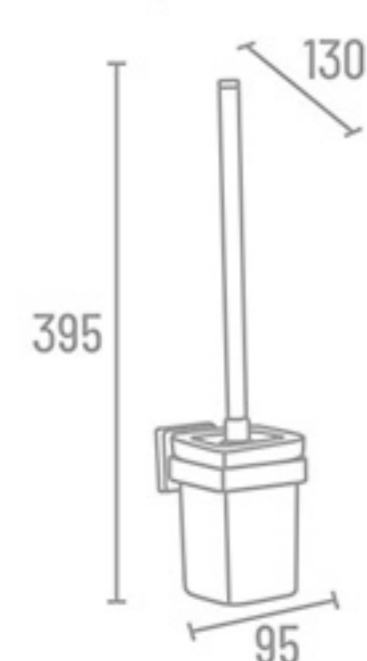

OTHER PRODUCTS

AQ-2126