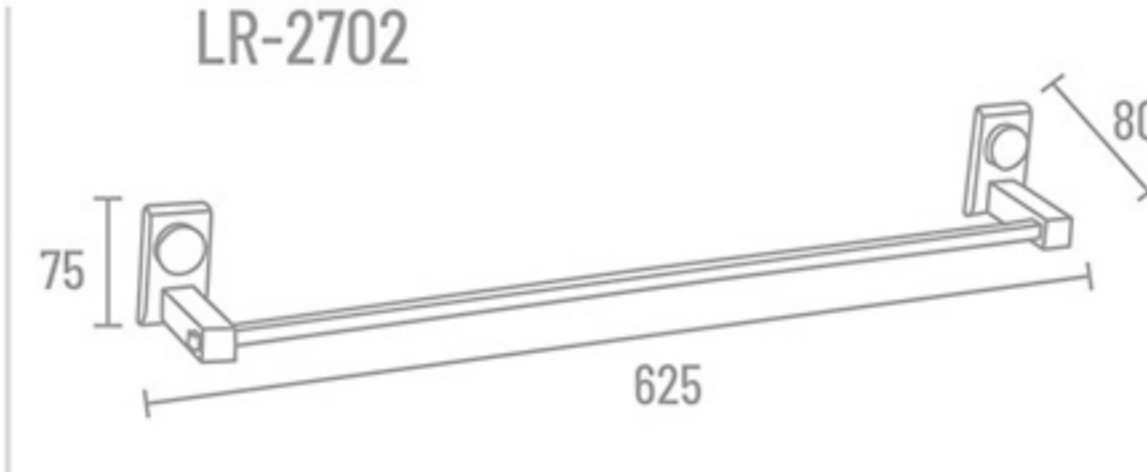

LR-2700 Set 5 Pcs.
(Towel Rod, Soap Dish, Napkin Ring, Robe Hook, Tumbler Holder)

₹ 3940

Softness to the touch and
well balanced properties