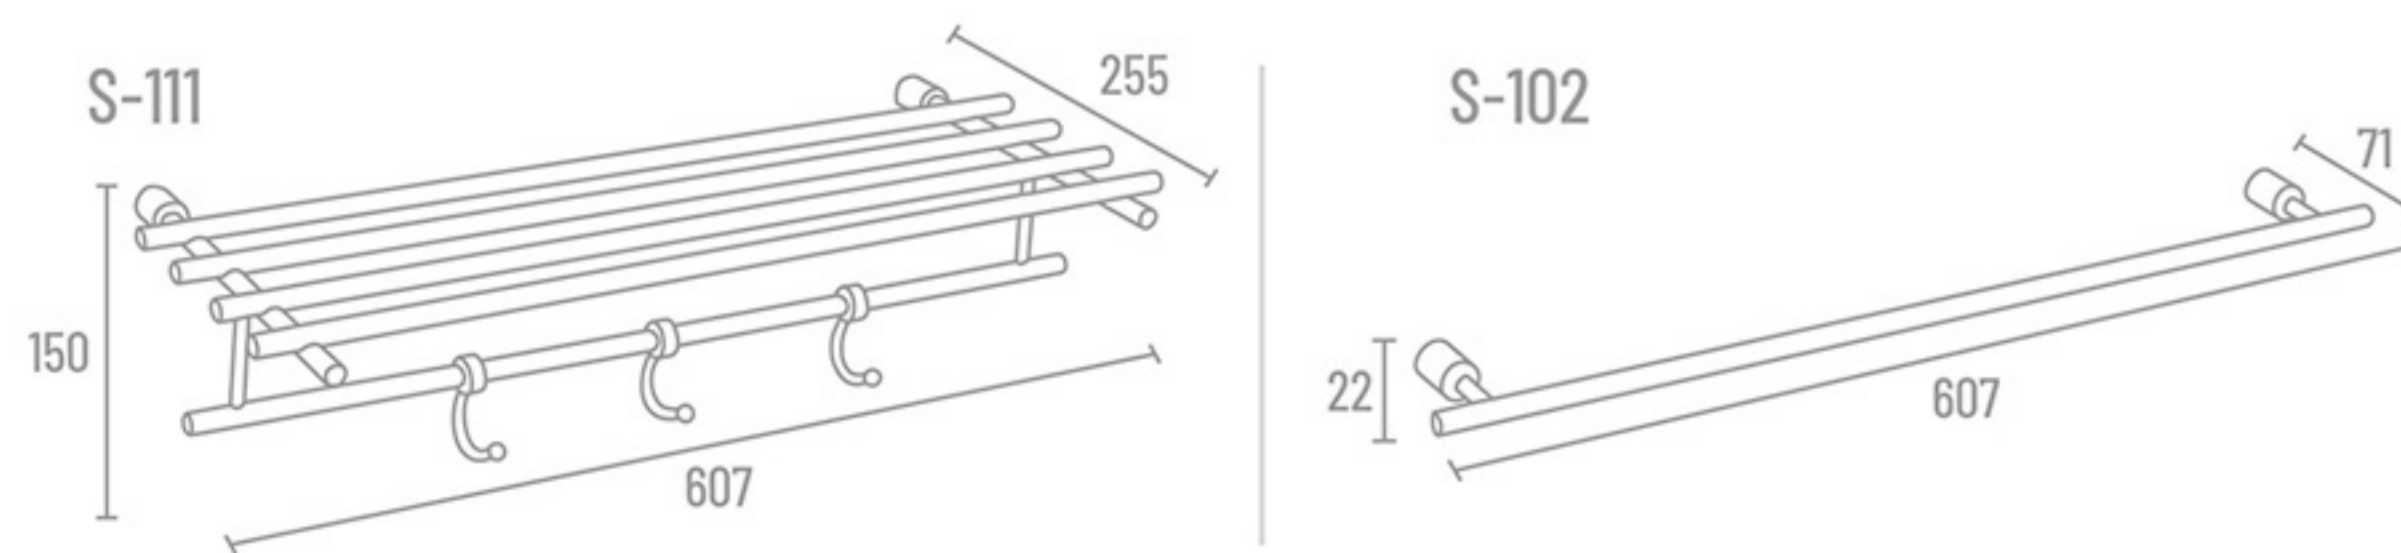

Towel Rod

S-102 24"	₹ 836
S-101 18"	₹ 804