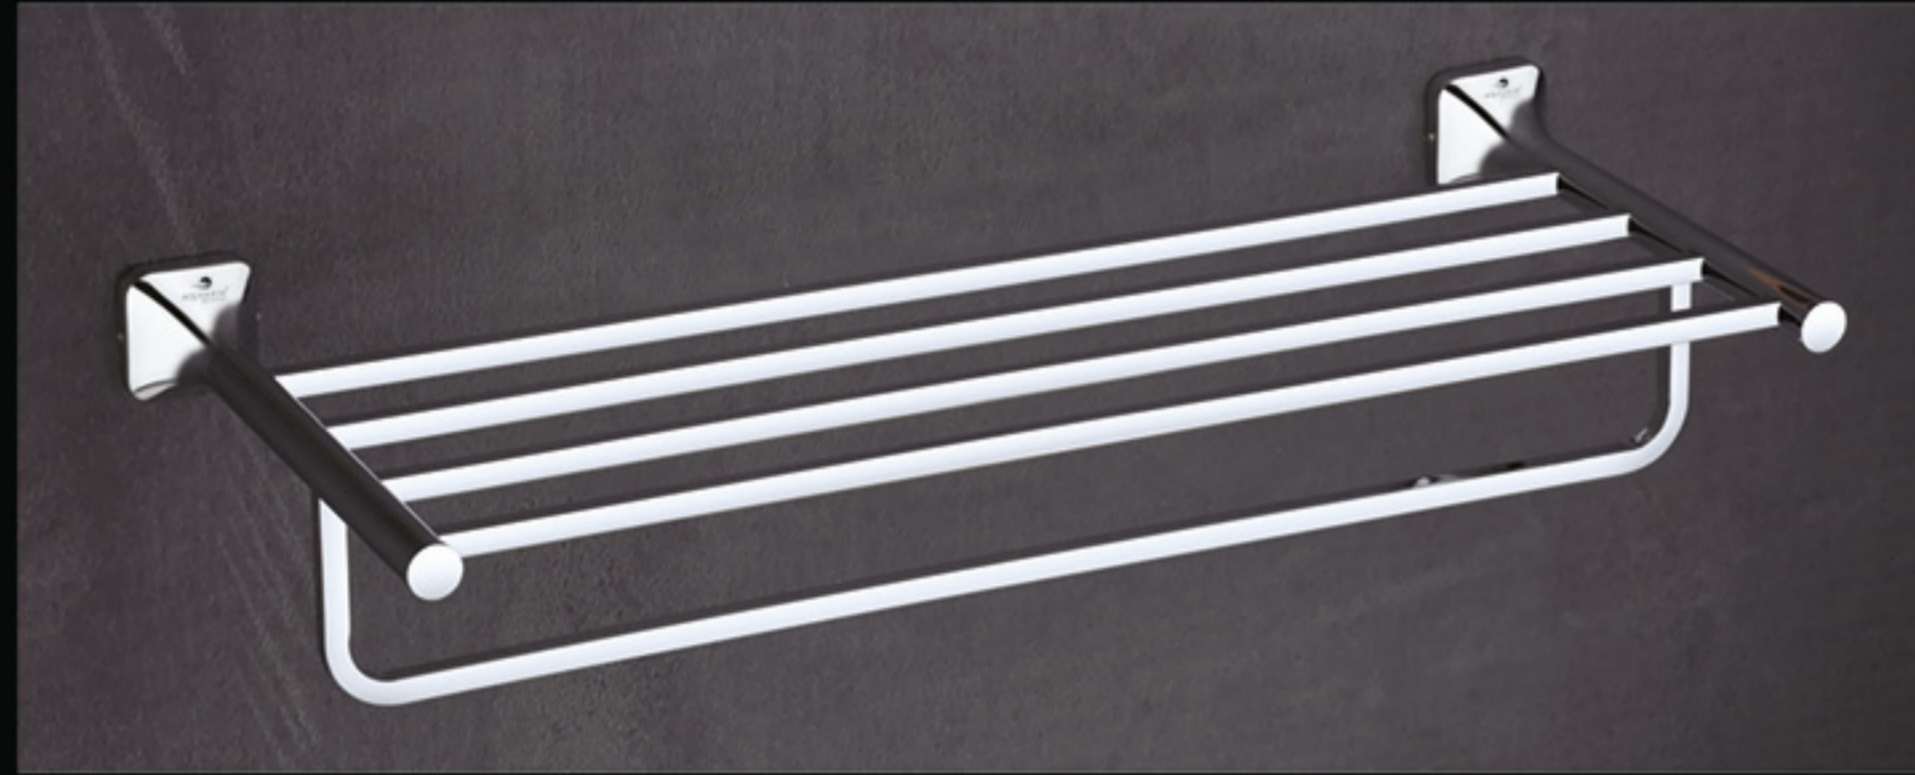

ELB-4725

ELB-4716

ELB-4719

ELB-4709

Towel Rack

ELC-4510 24" ₹ 4124  
ELC-4517 18" ₹ 3958

Towel Rack Shelf

ELC-4521 24" ₹ 3754  
ELC-4522 18" ₹ 3590

Towel Rod

ELC-4502 24" ₹ 1417  
ELC-4501 18" ₹ 1381

ELC-4510

ELC-4521

ELC-4502

**ELC-4500 Set 5 Pcs.**  
(Towel Rod, Soap Dish, Napkin Ring, Robe Hook, Tumbler Holder)

₹ 5175

Inspired by  
*Beautiful Things*