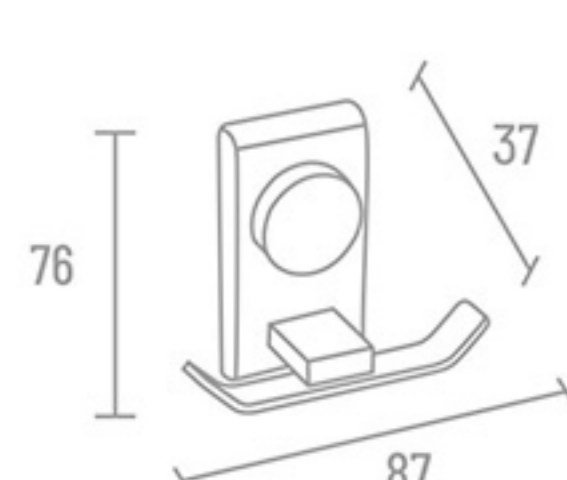

₹ 747

₹ 660

₹ 856

Paper Holder With Lid ₹ 1171

₹ 529

₹ 1283

₹ 1240

₹ 1410

₹ 711

₹ 711