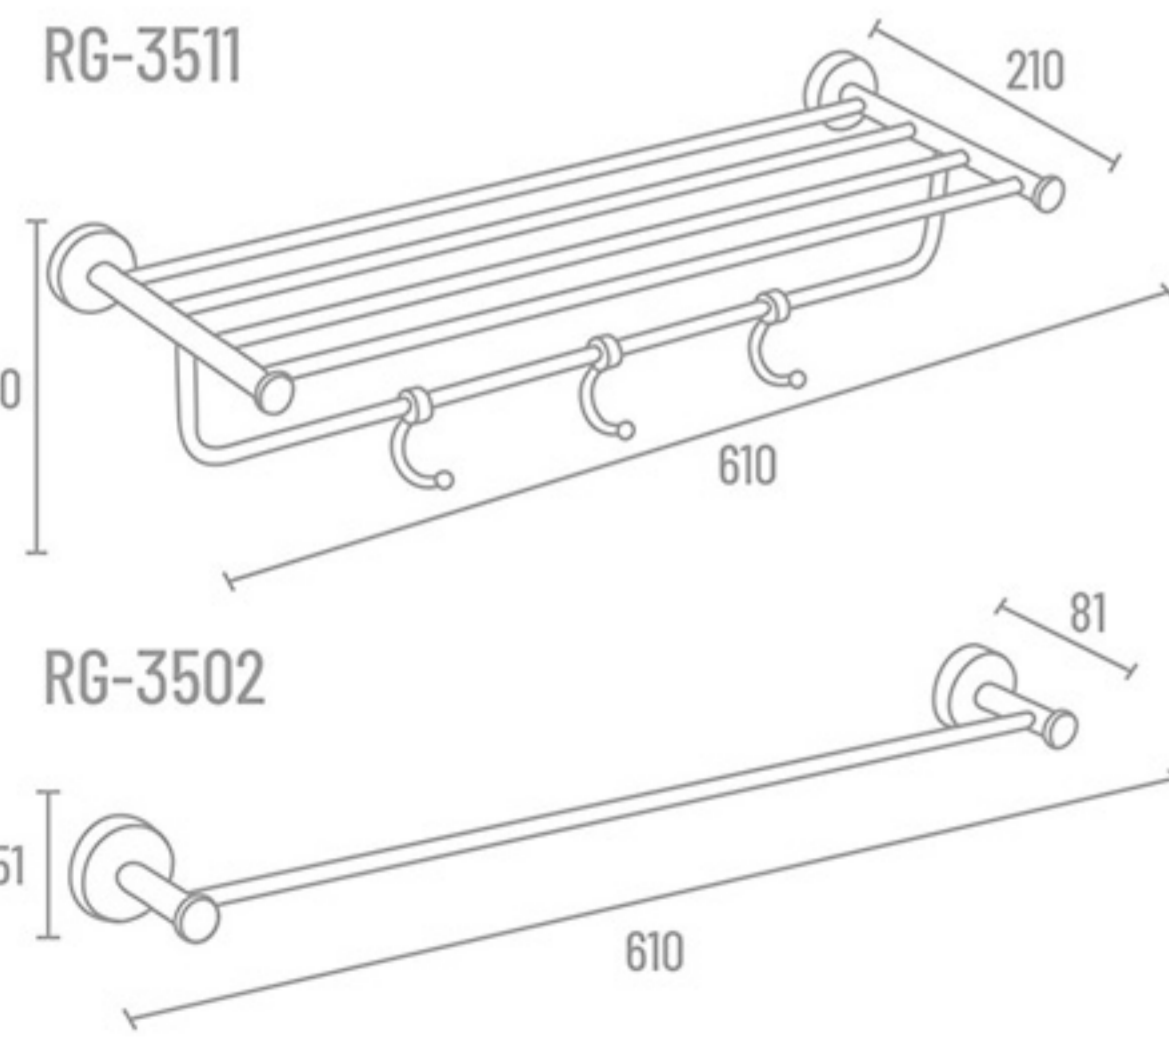

RG-3500 Set 5 Pcs.
(Towel Rod, Soap Dish, Napkin Ring, Robe Hook, Tumbler Holder)

₹ 5481