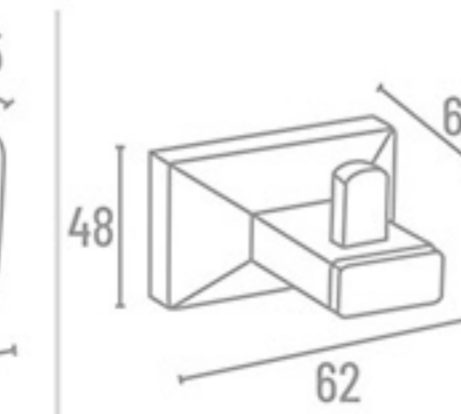

₹ 1142

₹ 997

₹ 1980

BR-1209 With Lid ₹ 1433
BR-1208 Without Lid ₹ 1198

₹ 1088

₹ 680

₹ 1187

₹ 1190

₹ 1550

₹ 1187