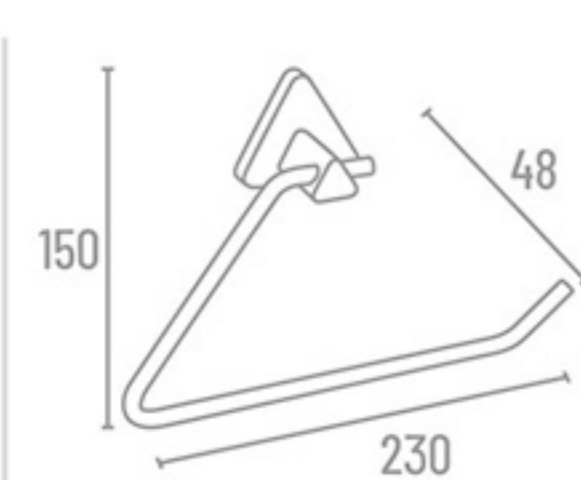

₹ 1146

₹ 1032

₹ 1236

RY-7009 With Lid ₹ 1481
RY-7008 Without Lid ₹ 1246

₹ 883

₹ 1760

₹ 1361

₹ 1843

₹ 1176