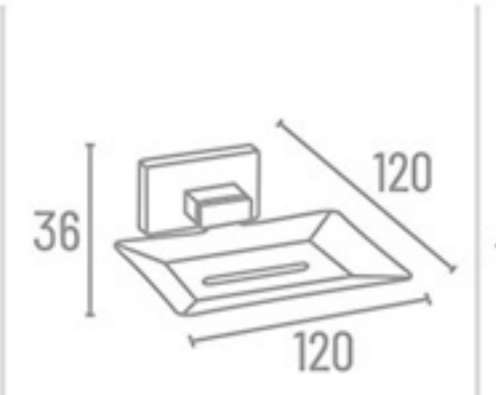

₹ 1078

₹ 956

₹ 1918

SK-4009 With Lid ₹ 1376
SK-4008 Without Lid ₹ 1142

₹ 1032

₹ 624

₹ 1132

₹ 1134

₹ 1494

₹ 1132