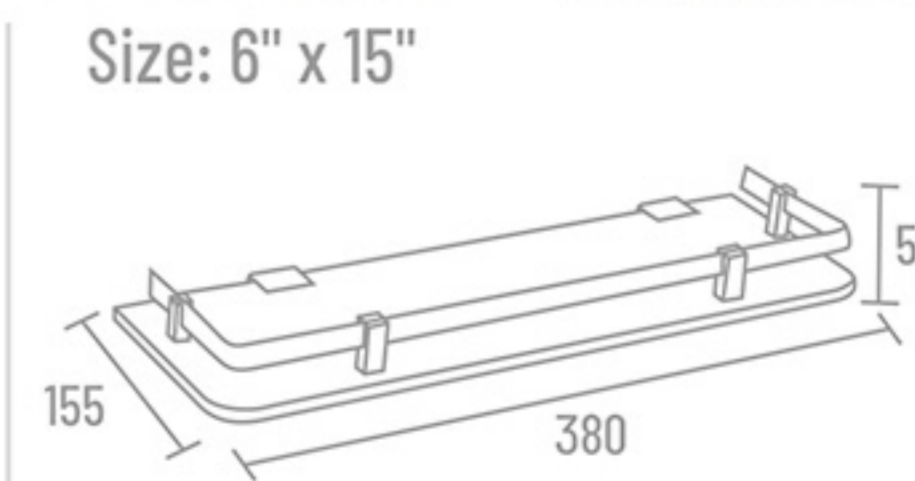

PO-2615 Glass Shelf (Gold - PVD) (8mm Toughened Glass) 6" x 12" ₹ 2761 6" x 15" ₹ 2869 6" x 18" ₹ 2954