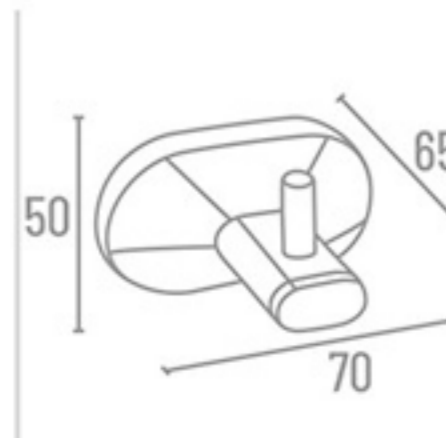

₹ 1440

₹ 1354

₹ 2058

SP-2309 With Lid ₹ 2188
SP-2308 Without Lid ₹ 1471

₹ 1661

₹ 696

₹ 1344

₹ 1477

₹ 2376

₹ 1344