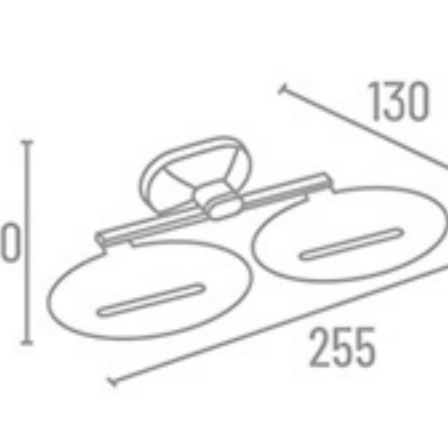

₹ 1440

₹ 1354

₹ 2058

SP-2309 With Lid ₹ 2188
SP-2308 Without Lid ₹ 1471

₹ 1661

₹ 696

₹ 1344

₹ 1477

₹ 2376

₹ 1344