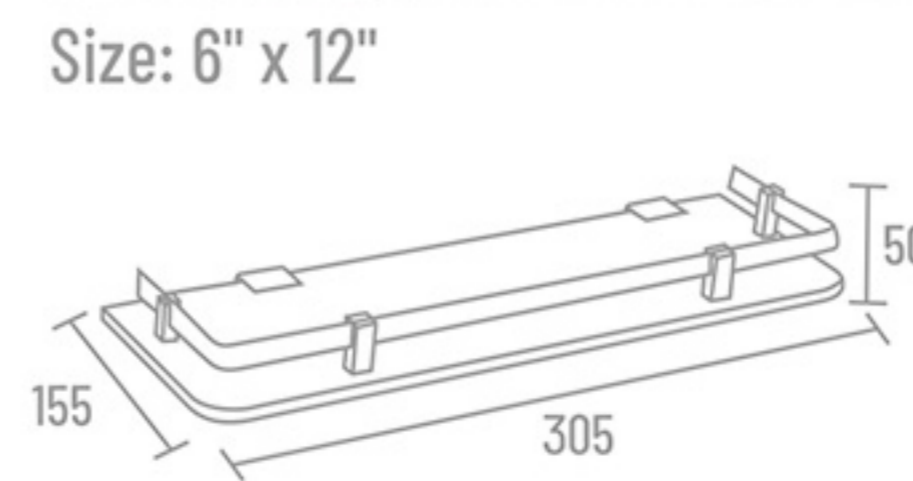

PO-2615 Glass Shelf (Gold - PVD) (8mm Toughened Glass) 6" x 12" ₹ 2761 6" x 15" ₹ 2869 6" x 18" ₹ 2954