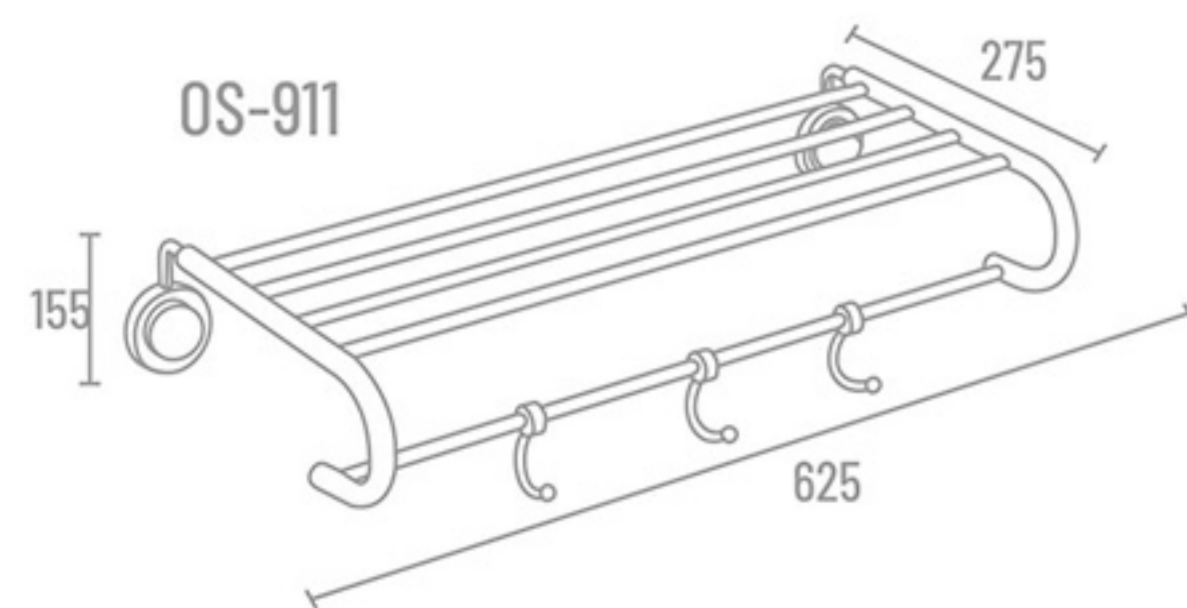

**S-114**

**S-113**

Towel Rack

OS-911 24" With Hook ₹ 3378  
OS-918 18" With Hook ₹ 3270

Towel Rod

OS-902 24" ₹ 1084  
OS-901 18" ₹ 1046

OS-900 Set 5 Pcs.  
(Towel Rod, Soap Dish, Napkin Ring, Robe Hook, Tumbler Holder)