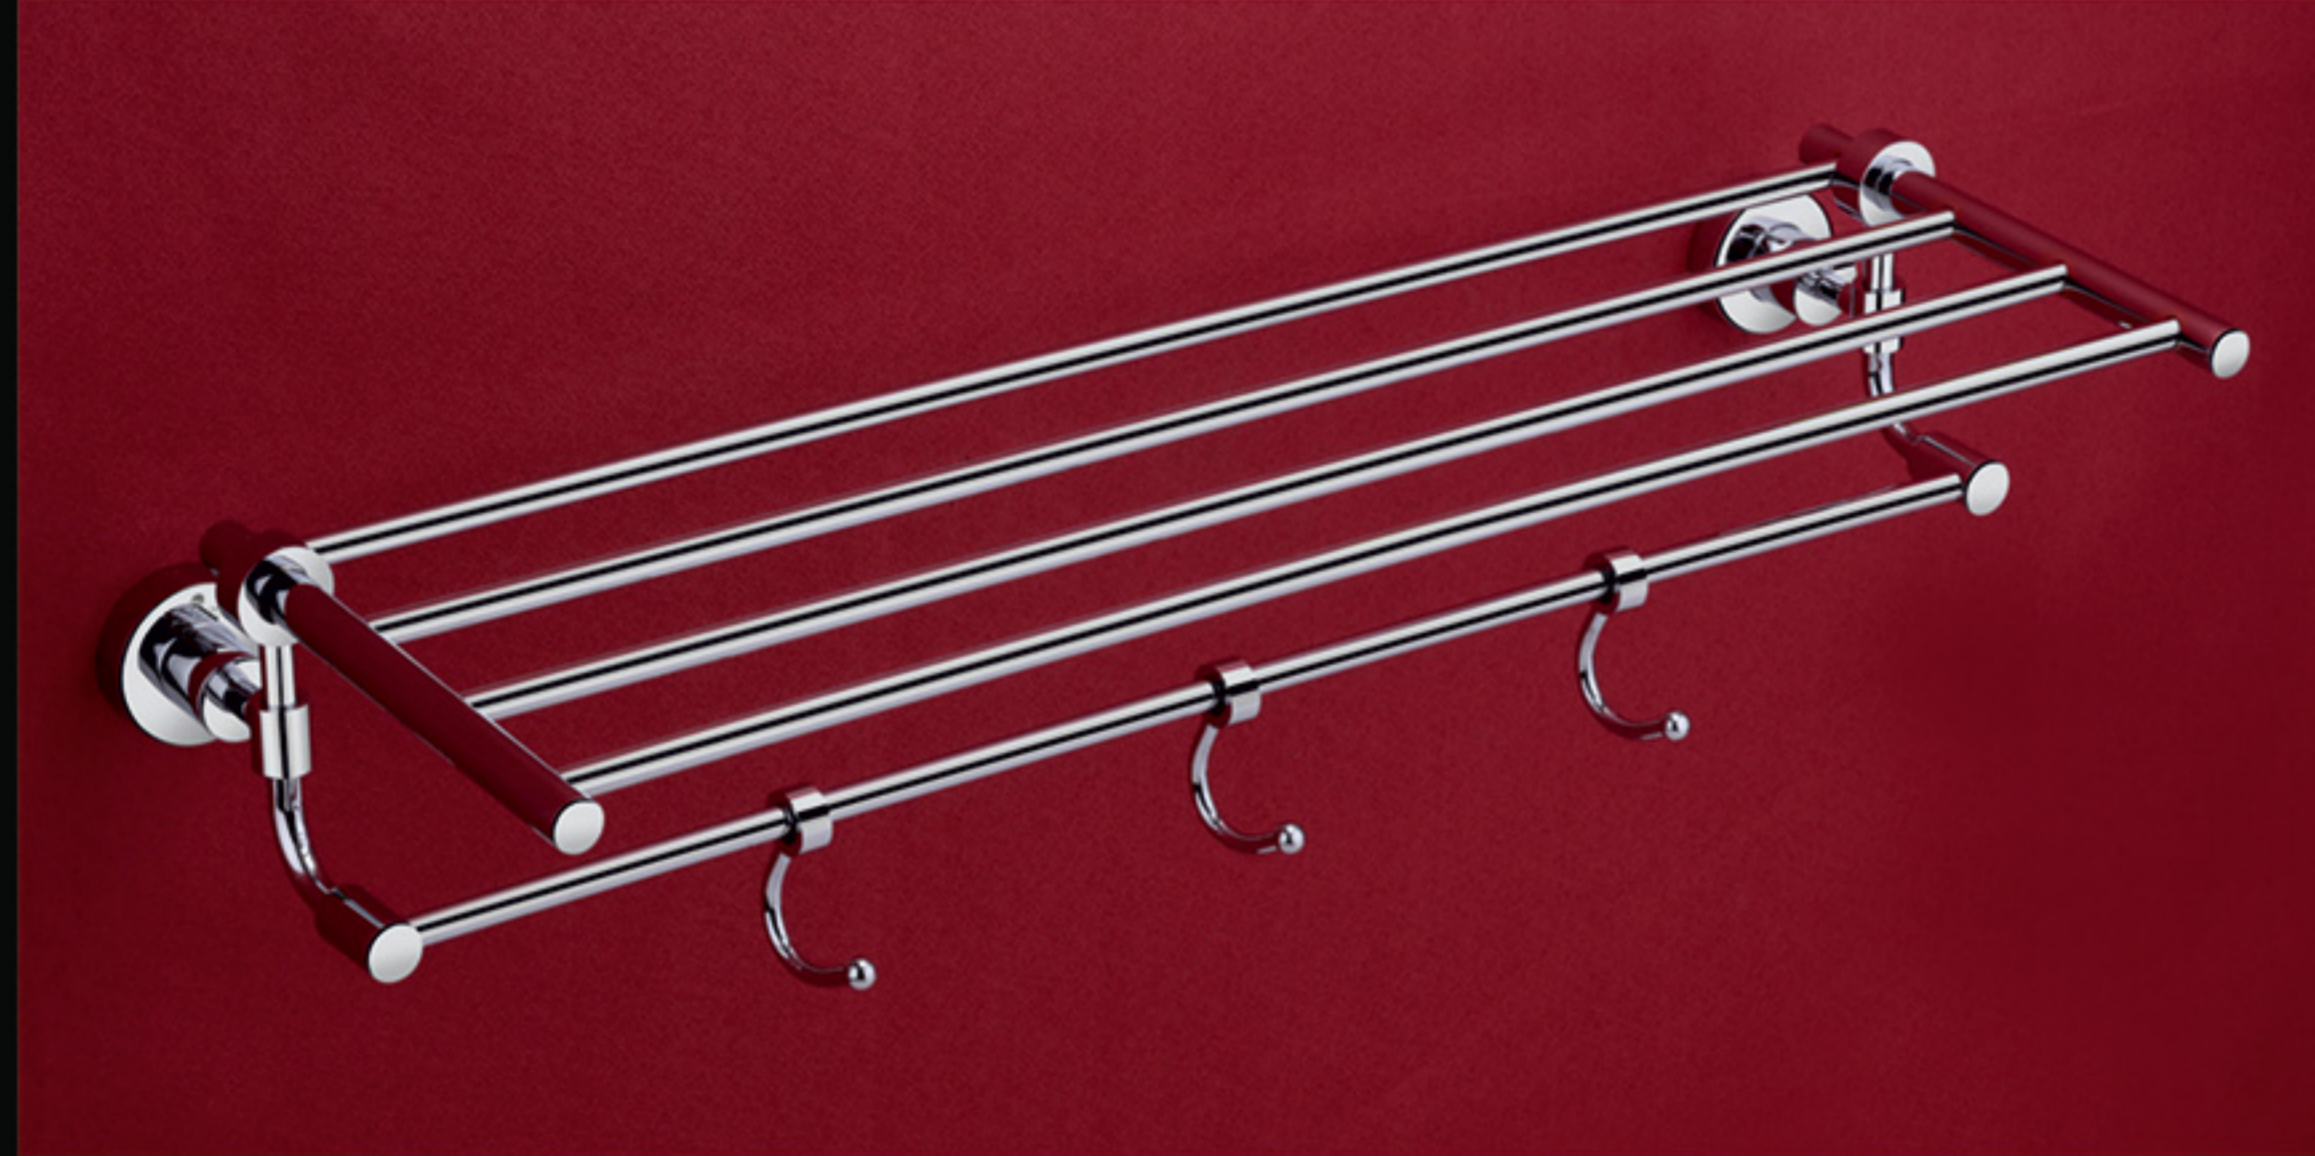

LR-2719

LR-2716

LR-2713

**Towel Rack**

<b>A-211</b>	24" With Hook	₹ 4461	<b>A-218</b>	18" With Hook	₹ 4361
<b>A-210</b>	24" Without Hook	₹ 4138	<b>A-217</b>	18" Without Hook	₹ 4037

**Towel Rod**

<b>A-202</b>	24"	₹ 1274
<b>A-201</b>	18"	₹ 1253