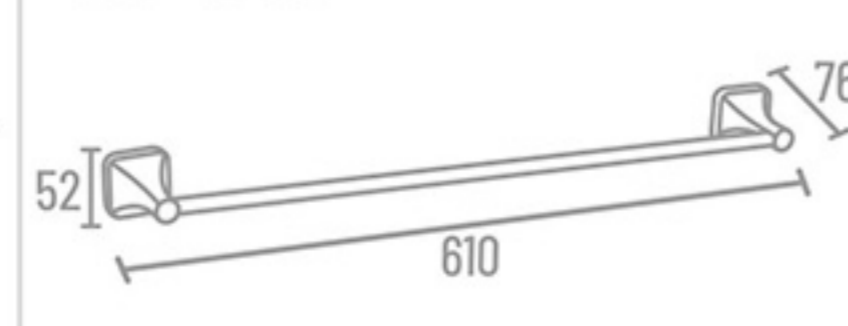

ELB-4710 24" ₹ 6168
ELB-4717 18" ₹ 5716

ELB-4721 24" ₹ 5347
ELB-4722 18" ₹ 4924

ELB-4702 24" ₹ 1878
ELB-4701 18" ₹ 1798

ELB-4700 Set 5 Pcs.

(Towel Rod, Soap Dish, Napkin Ring, Robe Hook, Tumbler Holder)

₹ 7019

Confidently Smooth,
Confidently Elegant

Use Material
Brass and 304 stainless steel

Easy to
CLEAN

PVD
FINISH

Extra
DURABLE

10 Years
WARRANTY*

ELLEN (BLACK MATT - PVD)