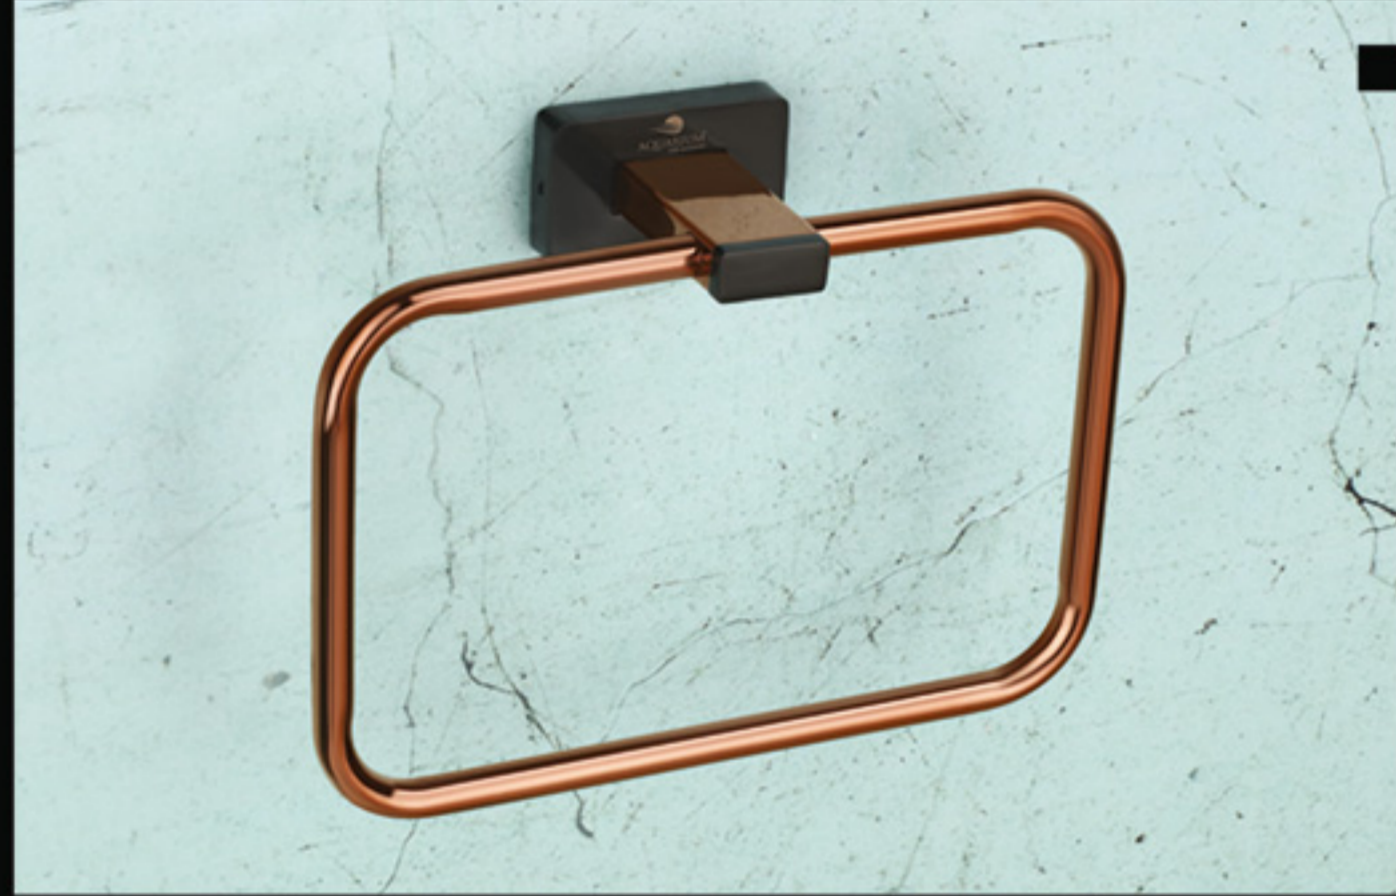

SK-4307 Tumbler Holder

₹ 1768