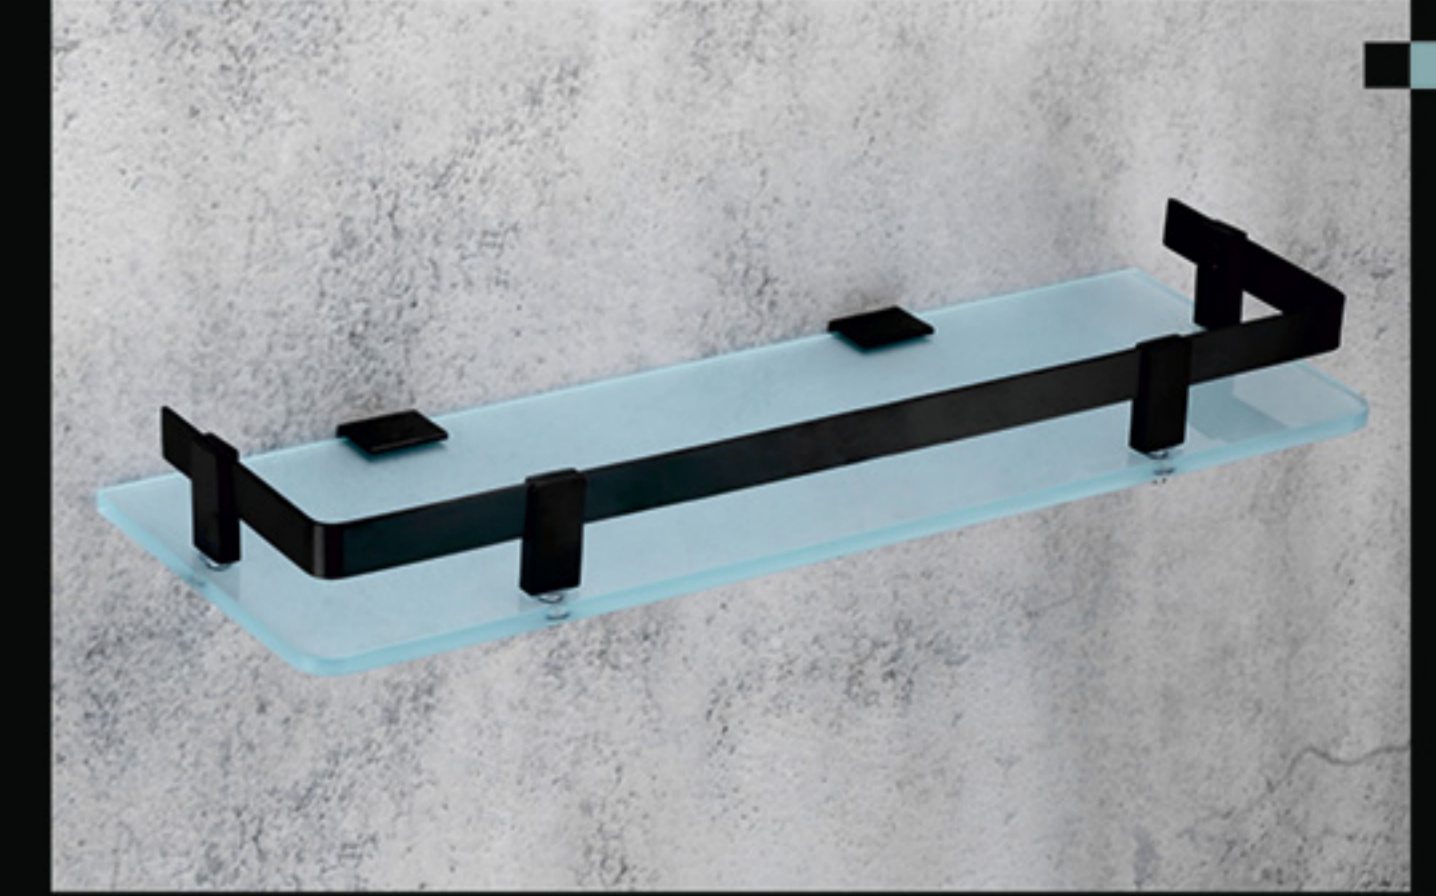

PO-2611 Glass Shelf (Black Matt - PVD) (8mm Toughened Glass) 6" x 12" ₹ 2761 6" x 15" ₹ 2869 6" x 18" ₹ 2954