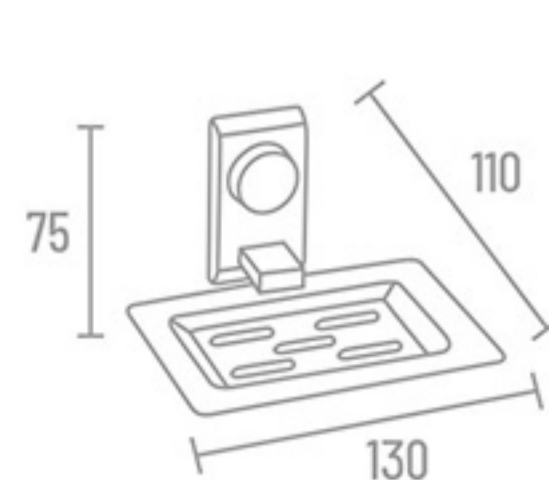

₹ 747

₹ 660

₹ 856

Paper Holder With Lid ₹ 1171

₹ 529

₹ 1283

₹ 1240

₹ 1410

₹ 711

₹ 711