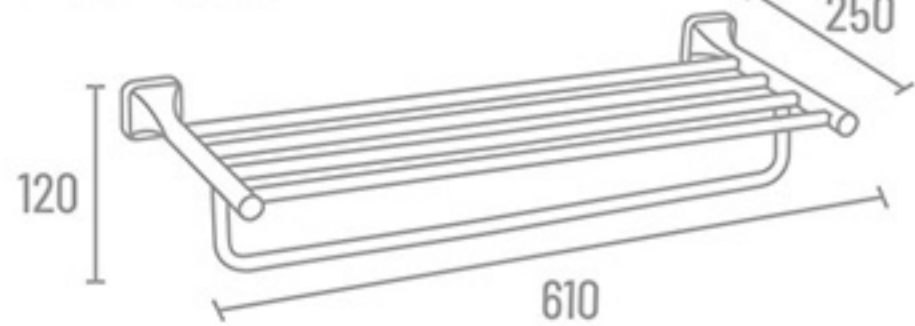

ELG-4809

Towel Rack

ELB-4710 24" ₹ 6168  
ELB-4717 18" ₹ 5716

Towel Rack Shelf

ELB-4721 24" ₹ 5347  
ELB-4722 18" ₹ 4924

Towel Rod

ELB-4702 24" ₹ 1878  
ELB-4701 18" ₹ 1798

ELB-4710