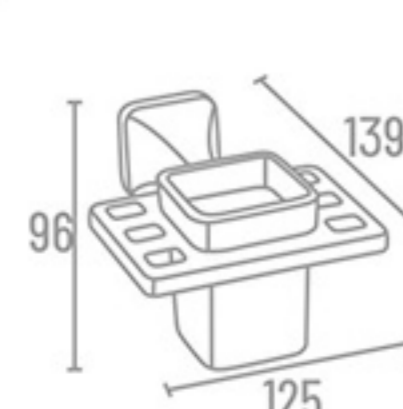

ELC-4513 Soap Dish with Tumbler Holder

₹ 1642

ELC-4519 Soap dish (Glass)

₹ 1237

ELC-4504

ELC-4503

ELC-4505

ELC-4507