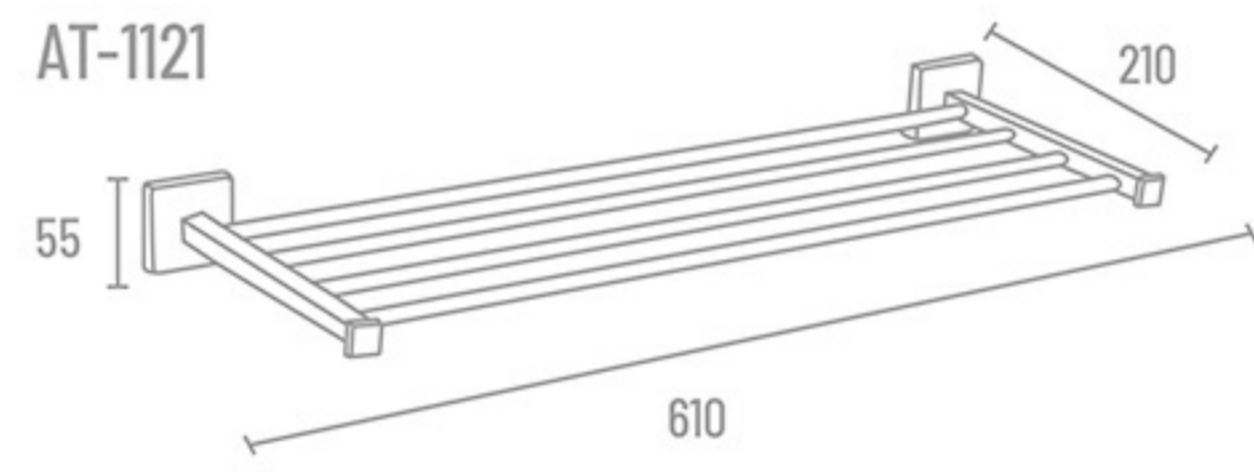

AT-1121 24" ₹ 2215

AT-1102 24" ₹ 1053  
 AT-1101 18" ₹ 1033

Towel Rod

Towel Rod Heavy

AT-1124 24" ₹ 1170  
 AT-1123 18" ₹ 1151

**AT-1100 Set 5 Pcs.**  
(Towel Rod, Soap Dish, Napkin Ring, Robe Hook, Tumbler Holder)