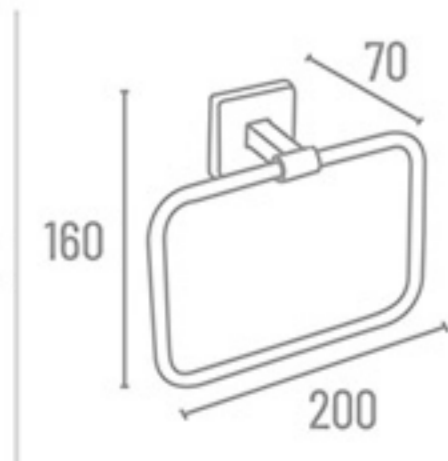

₹ 718

₹ 665

₹ 1088

AT-1109 With Lid ₹ 1188
AT-1108 Without Lid ₹ 951

₹ 953

₹ 435

₹ 839

AT-1114 24" ₹ 1535
AT-1115 18" ₹ 1497

₹ 696

₹ 1365

₹ 839

₹ 1466