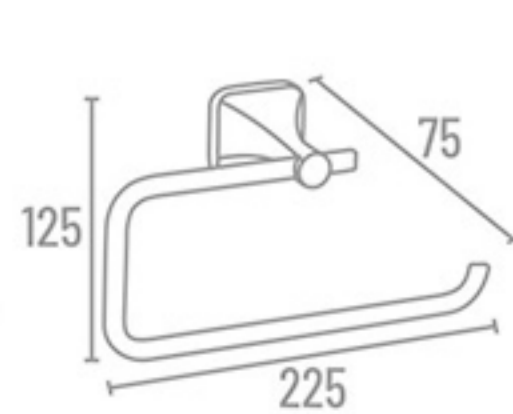

₹ 1568

₹ 1311

₹ 1728

₹ 2950

₹ 864

₹ 1398

₹ 1430

₹ 2223

₹ 2386

₹ 1430