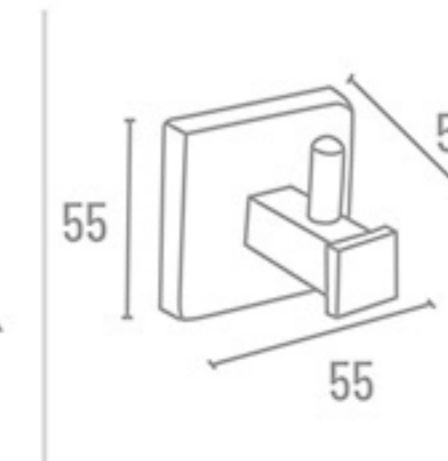

₹ 718

₹ 665

₹ 1088

AT-1109 With Lid ₹ 1188
AT-1108 Without Lid ₹ 951

₹ 953

₹ 435

₹ 839

AT-1114 24" ₹ 1535
AT-1115 18" ₹ 1497

₹ 696

₹ 1365

₹ 839

₹ 1466