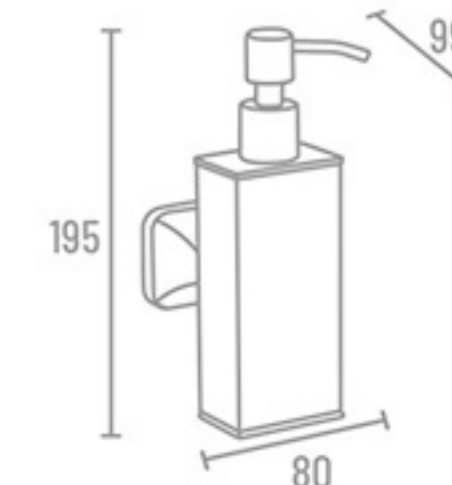

₹ 1568

₹ 1311

₹ 1728

₹ 2950

₹ 864

₹ 1398

₹ 1430

₹ 2223

₹ 2386

₹ 1430