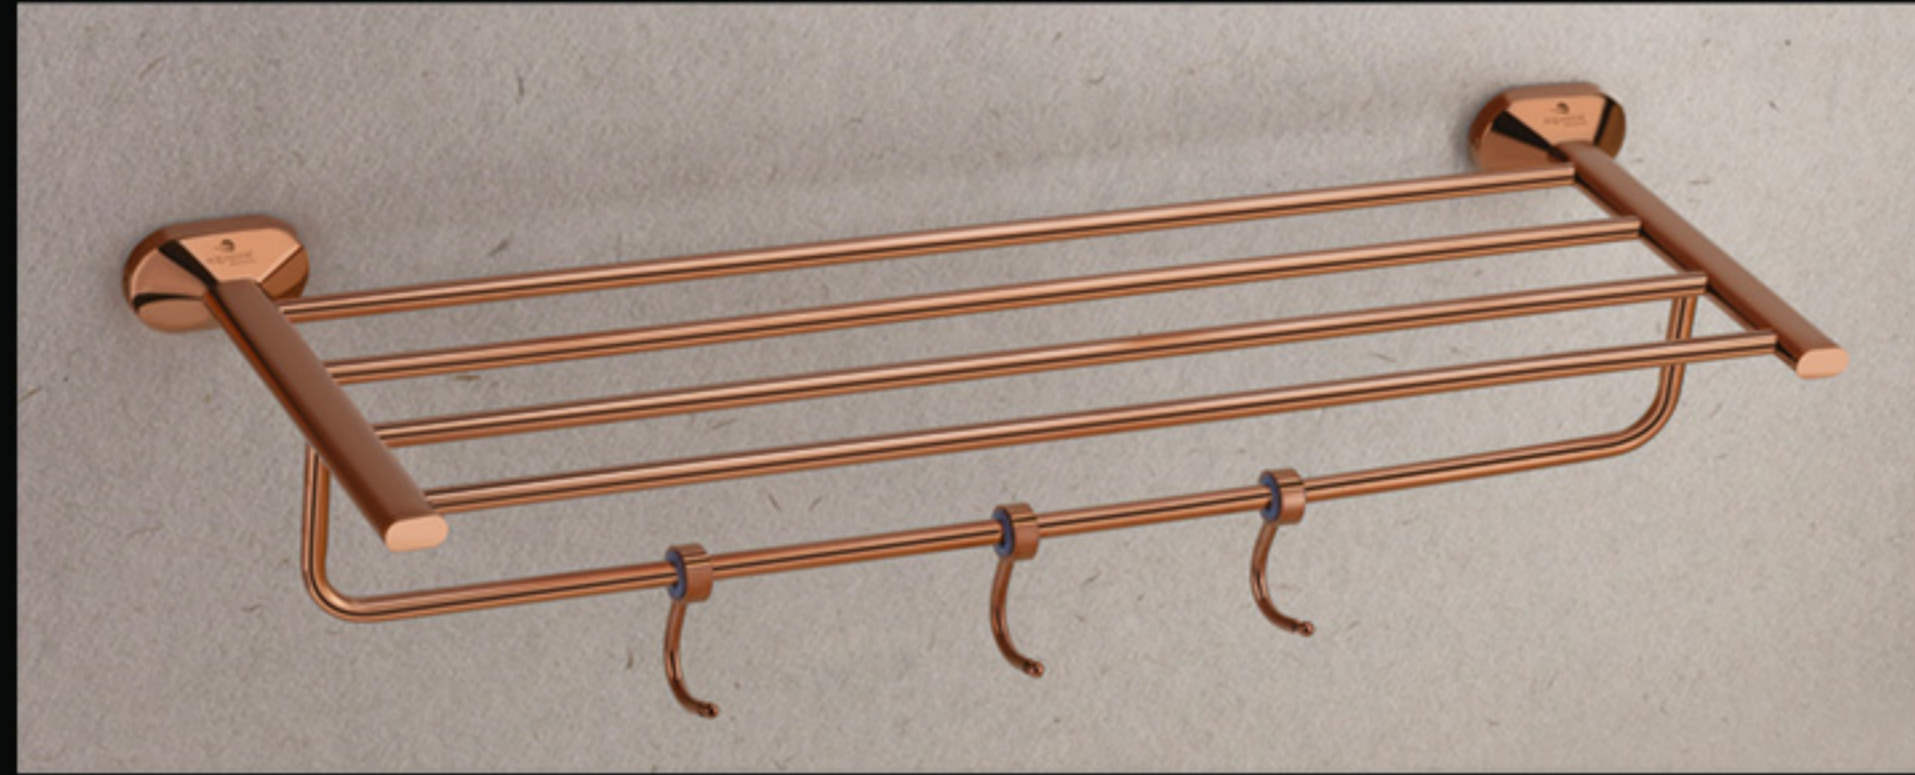

SP-2513

Towel Rack

SP-2311 24" With Hook ₹ 5981  
SP-2318 18" With Hook ₹ 5570

Double Towel Rod

SP-2314 24" ₹ 3170

Towel Rod

SP-2302 24" ₹ 1772  
SP-2301 18" ₹ 1703

SP-2300 Set 5 Pcs.  
(Towel Rod, Soap Dish, Napkin Ring, Robe Hook, Tumbler Holder)