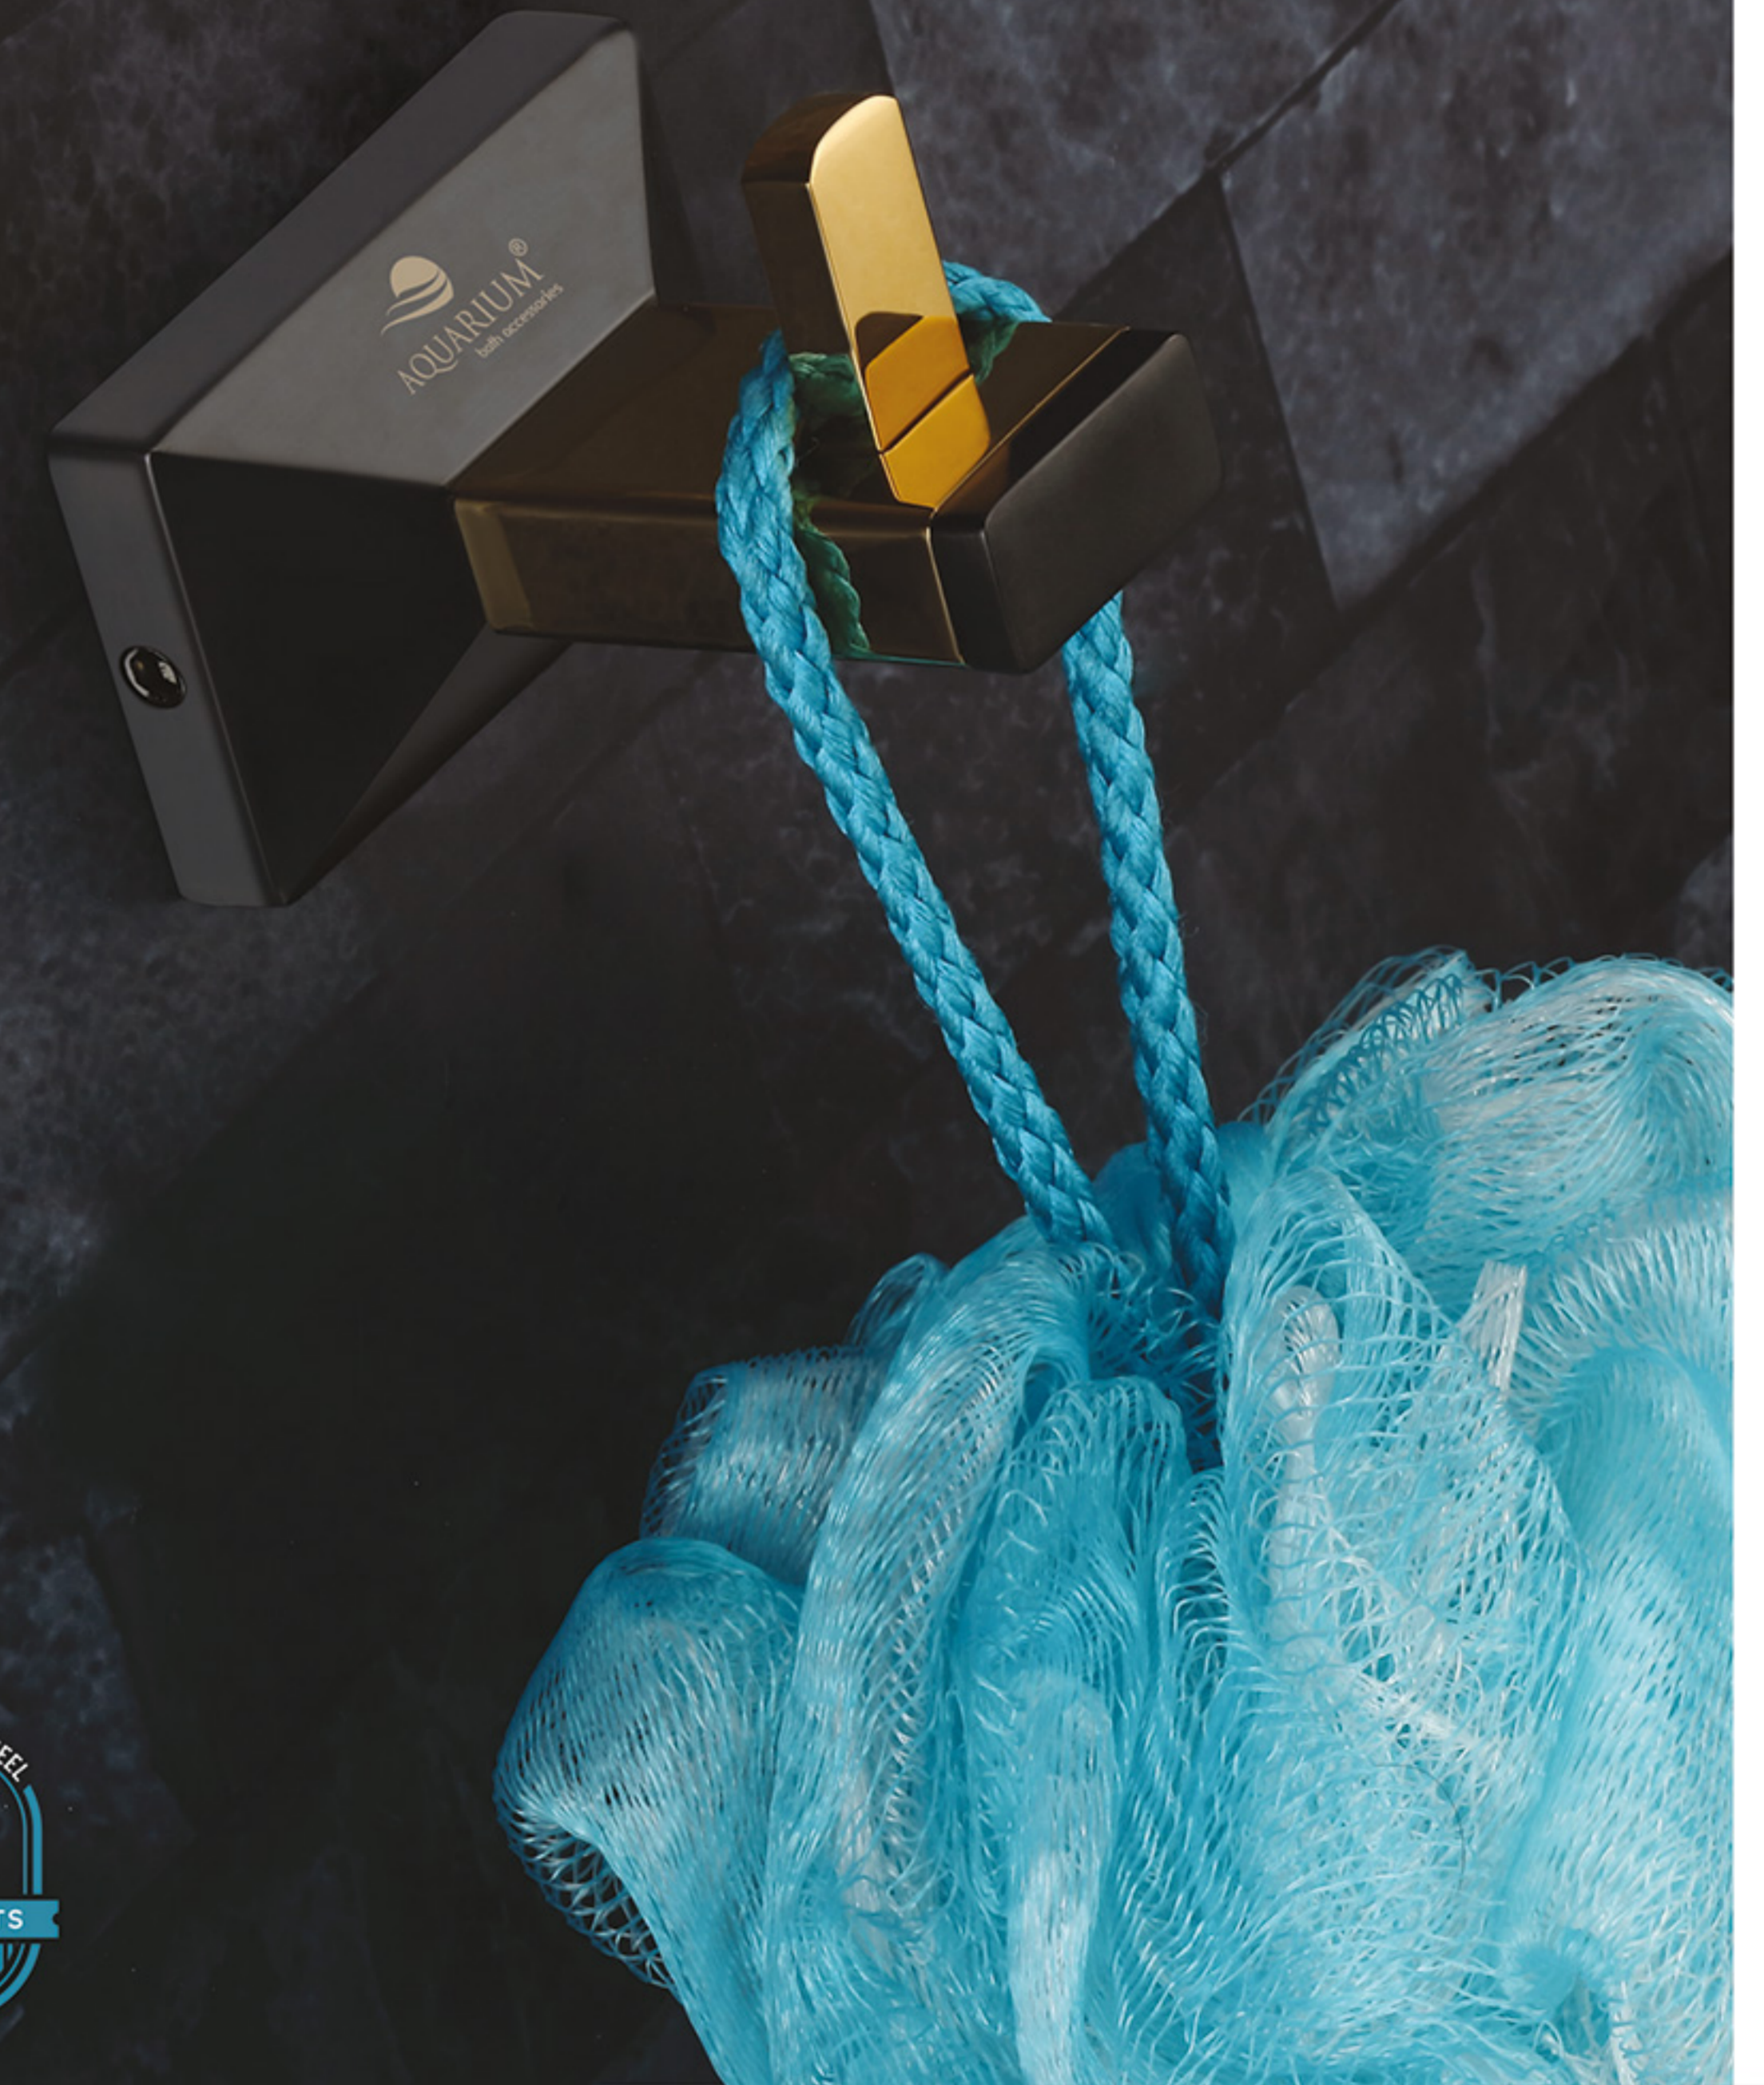

**BR-1600** Set 5 Pcs.  
(Towel Rod, Soap Dish, Napkin Ring, Robe Hook, Tumbler Holder)

₹ 7987

A stunning combination of  
*Golden & Black*

**Use Material**  
Brass and 304 stainless steel

Easy to  
CLEAN