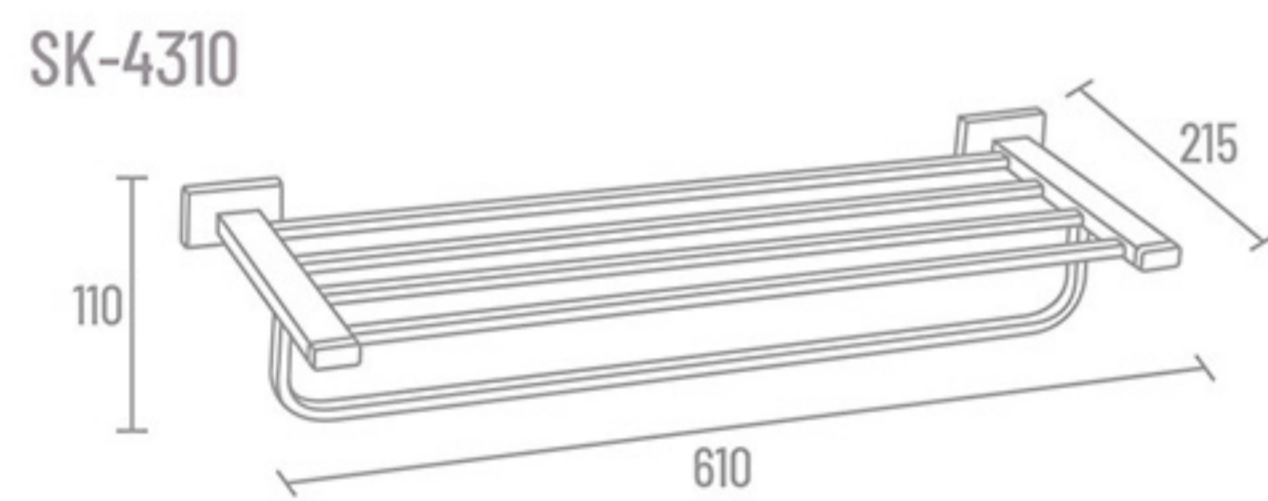

SK-4300 Set 5 Pcs.
(Towel Rod, Soap Dish, Napkin Ring, Robe Hook, Tumbler Holder)

₹ 7556