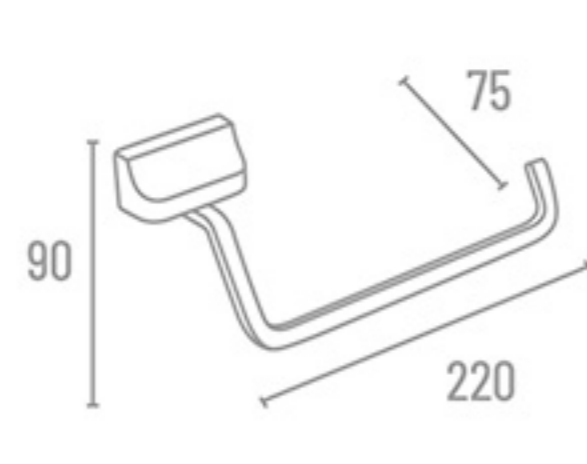

₹ 894

₹ 852

With Lid ₹ 1142

₹ 1134

₹ 1434

₹ 641

₹ 957

₹ 1489