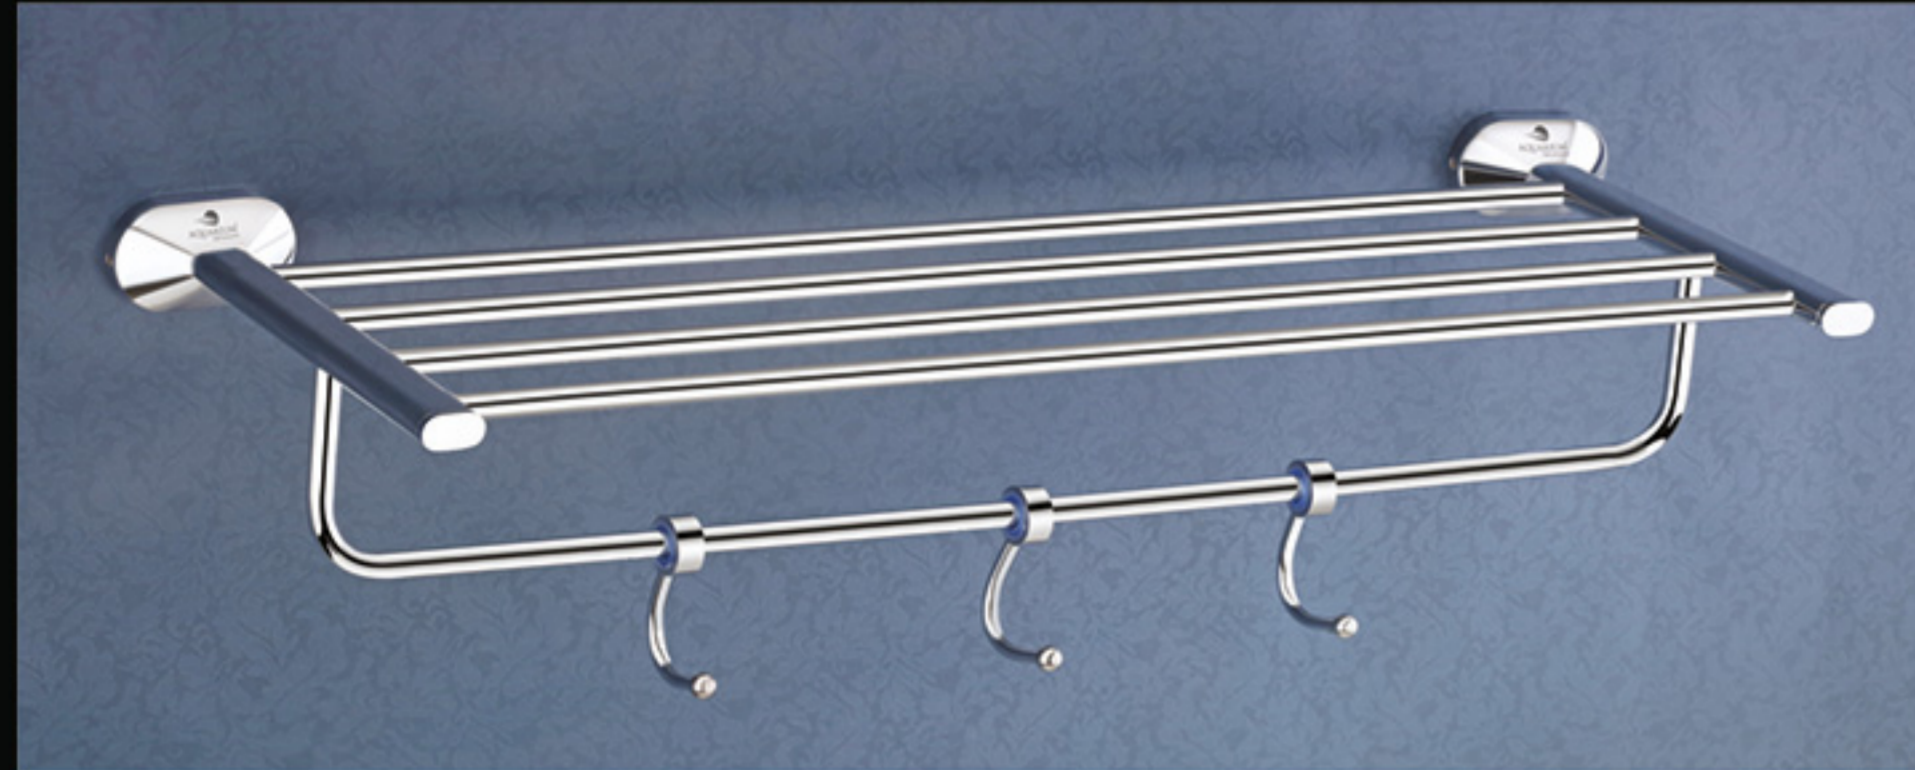

Towel Rack

SP-2211 24" With Hook ₹ 3637  
SP-2218 18" With Hook ₹ 3479

Double Towel Rod

SP-2214 24" ₹ 1837

Towel Rod

SP-2202 24" ₹ 1176  
SP-2201 18" ₹ 1150

SP-2200 Set 5 Pcs.  
(Towel Rod, Soap Dish, Napkin Ring, Robe Hook, Tumbler Holder)