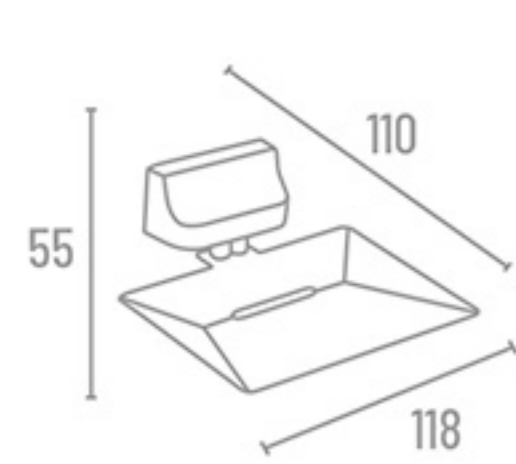

₹ 894

₹ 852

With Lid ₹ 1142

₹ 1134

₹ 1434

₹ 641

₹ 957

₹ 1489