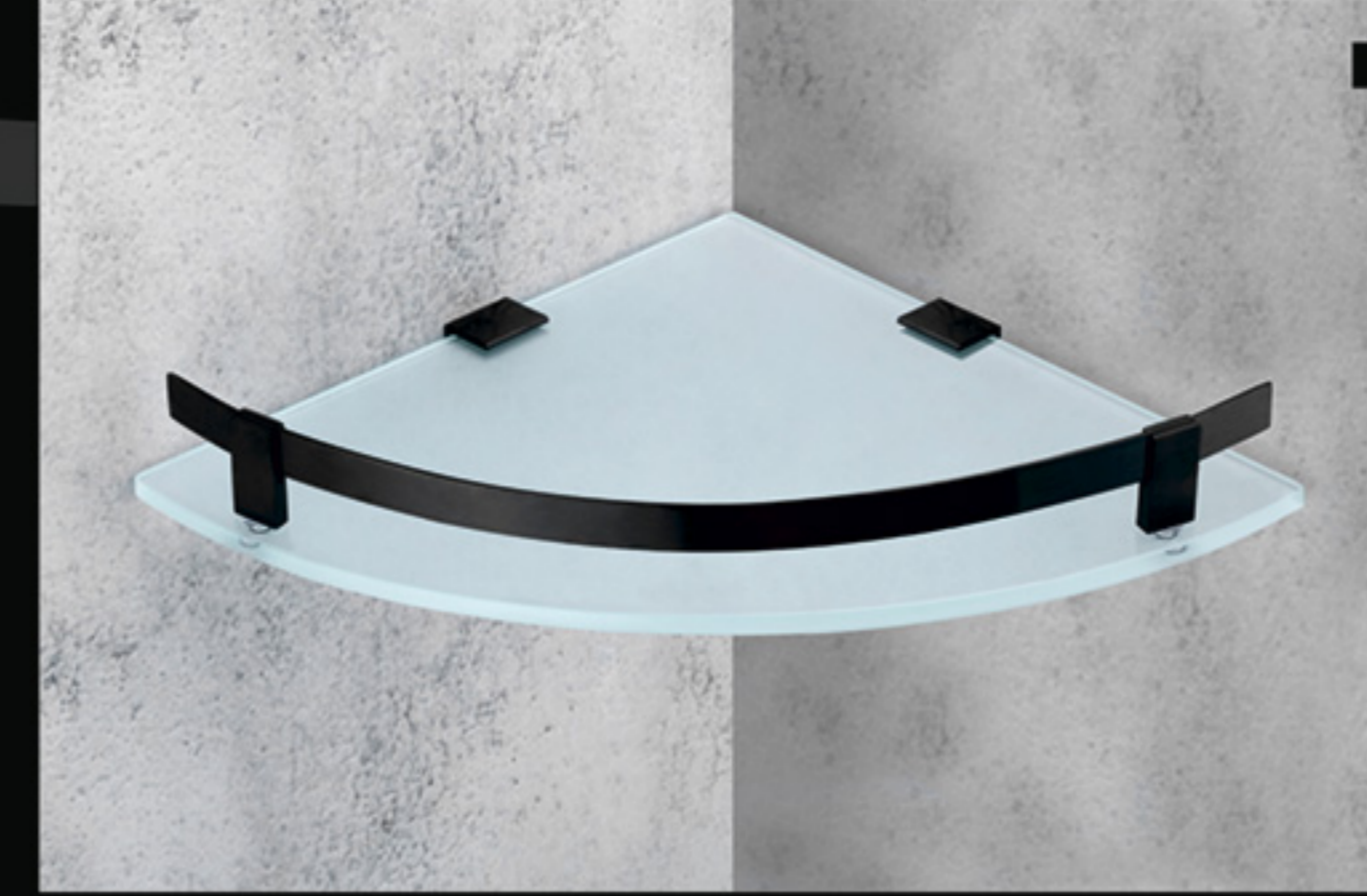

PO-2610 Glass Corner (Black Matt - PVD) (8mm Toughened Glass) 10" x 10" ₹ 2135 12" x 12" ₹ 2255