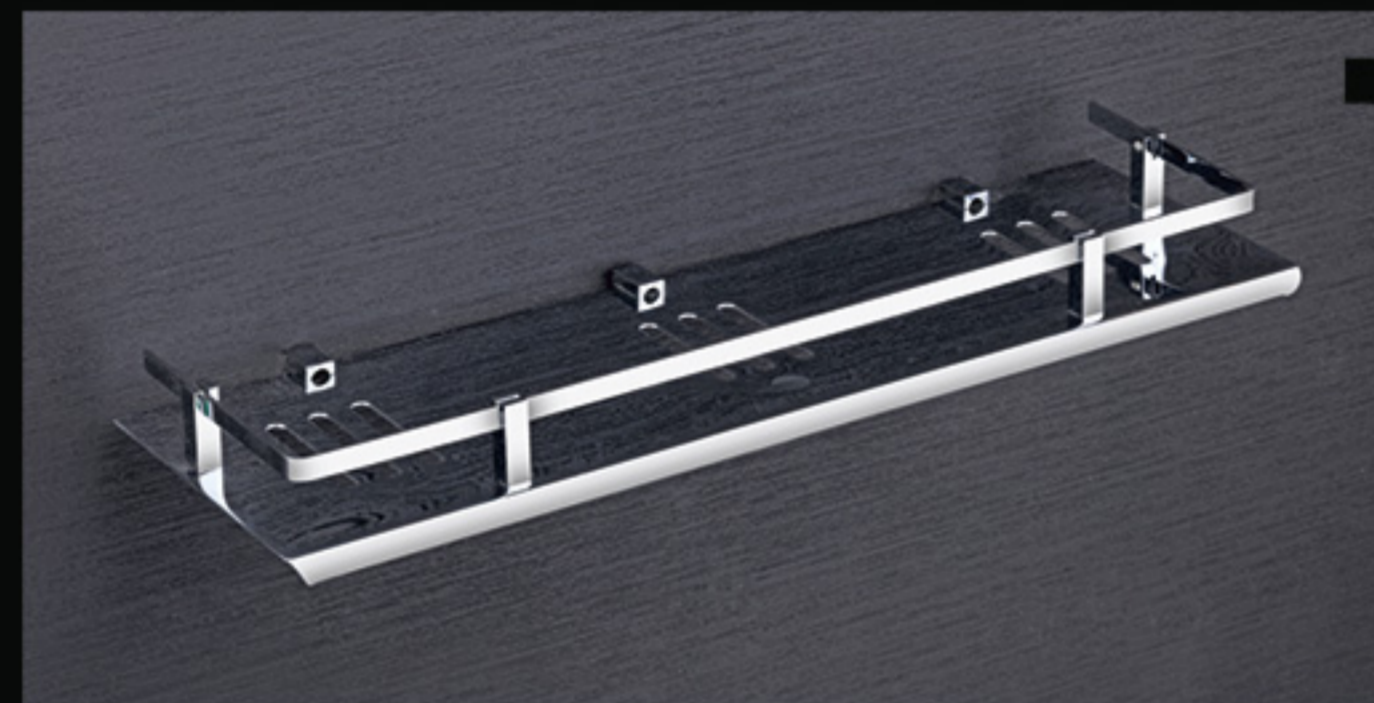

AQ-2001 Steel Shelf

5"x12" ₹ 1616
5"x15" ₹ 1740
5"x18" ₹ 1841

Dimension:
5" x 18"
50