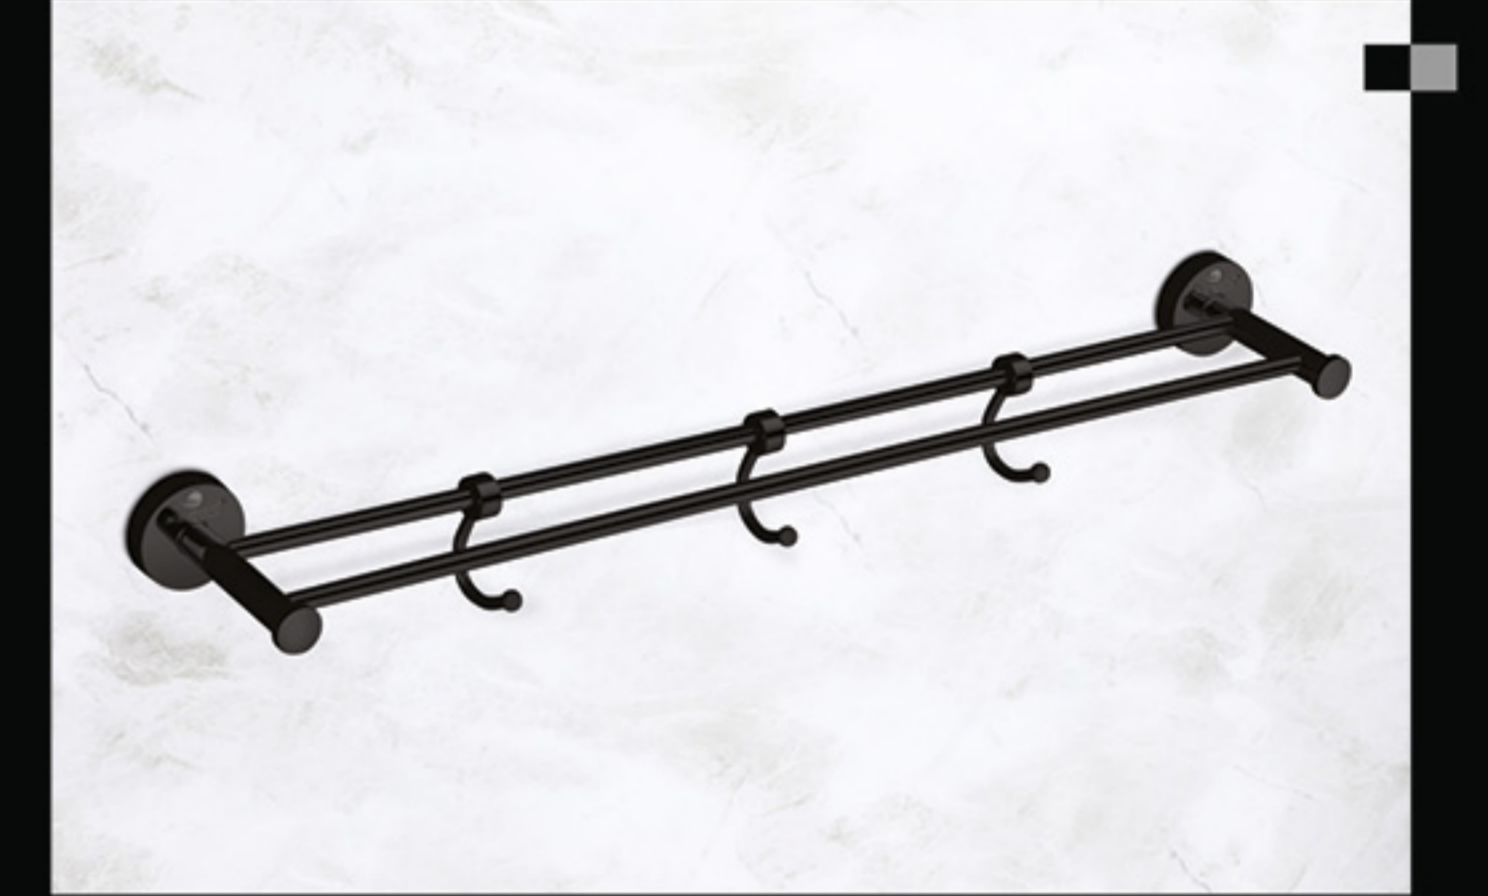

RB-3313 Soap Dish With Tumbler Holder

RB-3314 24" ₹ 2868
RB-3315 18" ₹ 2725