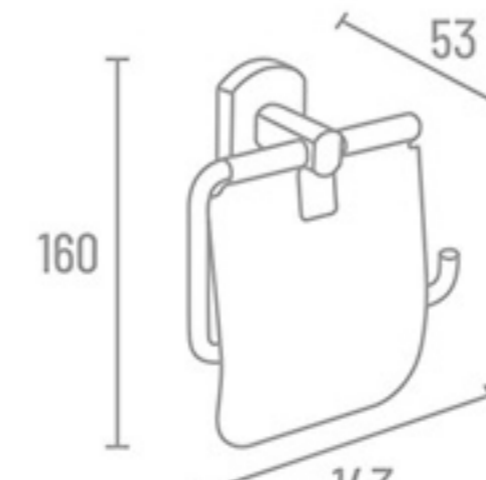

₹ 796

₹ 835

₹ 1223

SH-409 With Lid ₹ 1177
SH-408 Without Lid ₹ 942

₹ 594

₹ 1417

SH-414 24" ₹ 1864
SH-415 18" ₹ 1824

₹ 1417

₹ 835