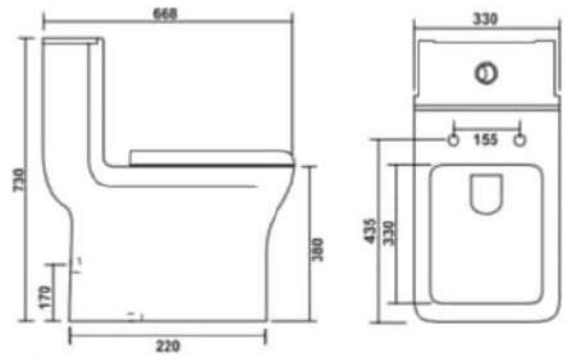

# M-06

One Piece Closet  
668x330x730mm  
S-Trap 9" | P-Trap

Soft Close  
Seat Cover

Rimless  
Design

# M-11

One Piece Closet

665x365x750mm

S-Trap 9"

Soft Close  
Seat Cover

Syphonic  
Flushing

Rimless  
Design

# M-05

One Piece Closet

655x355x730mm

S-Trap 9" | P-Trap

# M-14

One Piece Closet

760x645x345mm

S-Trap 9"

Siphonic  
Flushing