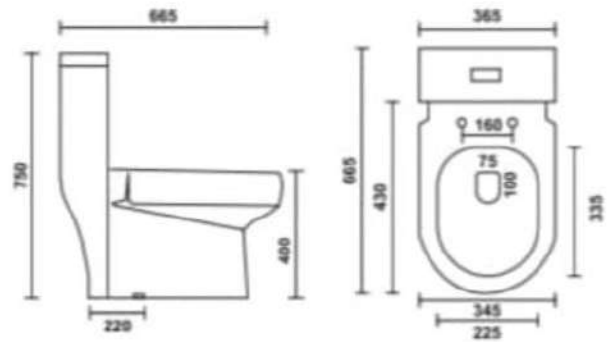

# M-11

One Piece Closet

665x365x750mm

S-Trap 9"

Soft Close  
Seat Cover

Syphonic  
Flushing

Rimless  
Design

# M-05

One Piece Closet

655x355x730mm

S-Trap 9" | P-Trap

# M-01

One Piece Closet

650x350x790mm

S-Trap 9"

Soft Close  
Seat Cover

Syphonic  
Flushing

Rimless  
Design

# M-14

One Piece Closet

760x645x345mm

S-Trap 9"

Siphonic  
Flushing