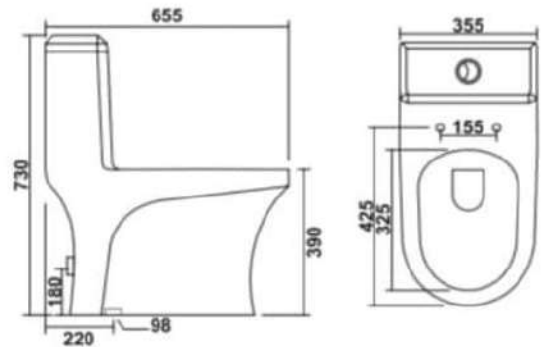

# M-11

One Piece Closet

665x365x750mm

S-Trap 9"

Soft Close  
Seat Cover

Syphonic  
Flushing

Rimless  
Design

# M-05

One Piece Closet

655x355x730mm

S-Trap 9" | P-Trap

# M-01

One Piece Closet

650x350x790mm

S-Trap 9"

Soft Close  
Seat Cover

Syphonic  
Flushing

Rimless  
Design

# M-14

One Piece Closet

760x645x345mm

S-Trap 9"

Siphonic  
Flushing