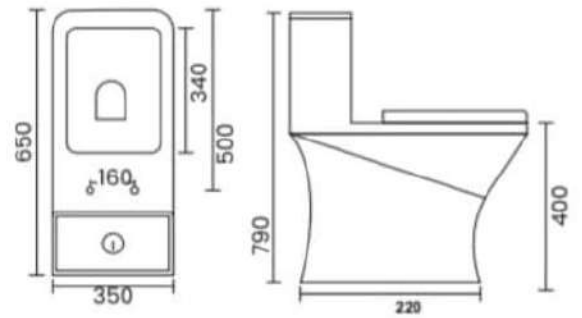

# M-05

One Piece Closet

655x355x730mm

S-Trap 9" | P-Trap

# M-01

One Piece Closet

650x350x790mm

S-Trap 9"

Soft Close  
Seat Cover

Syphonic  
Flushing

Rimless  
Design

# M-14

One Piece Closet

760x645x345mm

S-Trap 9"

Siphonic  
Flushing