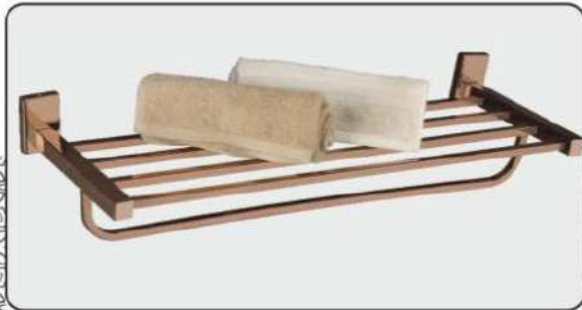

GL-8
Liquid Soap Dispenser

₹ 1200/-

SERIES : SHINE Finish : Black Coated

SH-1
Towel Rack 24"

₹ 2700/-

SH-2
Towel Rod 24"

₹ 900/-

SH-3
Soap Dish Single

₹ 510/-

SH-4
Tumbler Holder

₹ 690/-

SH-5
Napkin Ring

₹ 540/-

SH-6
Soap Dish Double

₹ 930/-

SH-7
Soap Dish With Tumbler Holder

₹ 1140/-

SH-8
Liquid Soap Dispenser

₹ 930/-

SERIES : ORIO Finish : Rose Gold Pvd

OR-1
Towel Rack 24"

₹ 4500/-

OR-2
Towel Rod 24"

₹ 1500/-