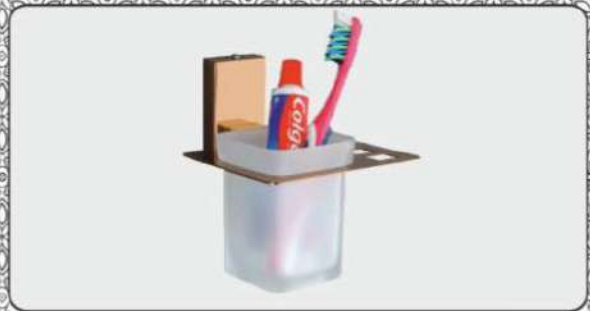

OR-4
Tumbler Holder

₹ 1095/-