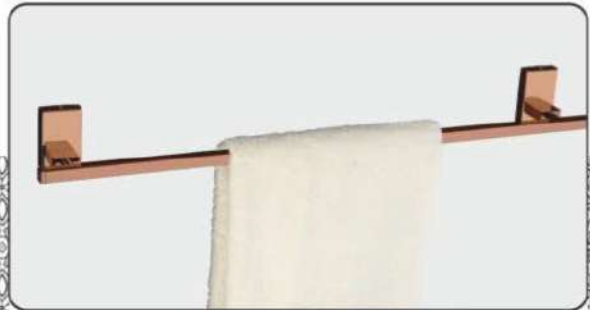

₹ 1140/-

SH-8
Liquid Soap Dispenser

₹ 930/-

SERIES : ORIO Finish : Rose Gold Pvd

OR-1
Towel Rack 24"

₹ 4500/-

OR-2
Towel Rod 24"

₹ 1500/-