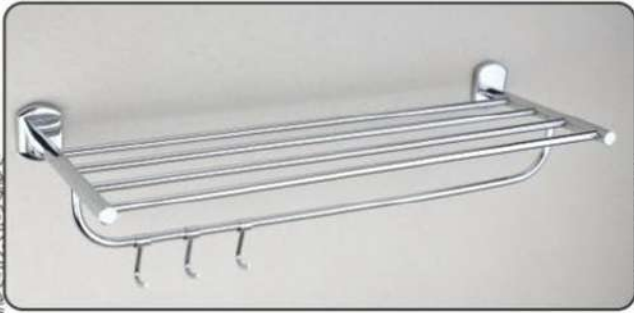

SERIES : SHINE Finish : Crome

SH-1
Towel Rack 24"

₹ 2400/-

SH-2
Towel Rod 24"

₹ 840/-

SH-3
Soap Dish Single

₹ 480/-

SH-4
Tumbler Holder

₹ 600/-

SH-5
Napkin Ring

₹ 510/-

SH-6
Soap Dish Double

₹ 870/-

SH-7
Soap Dish With Tumbler Holder

₹ 1050/-

SH-8
Liquid Soap Dispenser

₹ 870/-

SERIES : GALAXY Finish : Chrome

GL-1
Towel Rack 24"

₹ 2100/-

GL-2
Towel Rod 24"

₹ 840/-

GL-3
Soap Dish Single

₹ 495/-