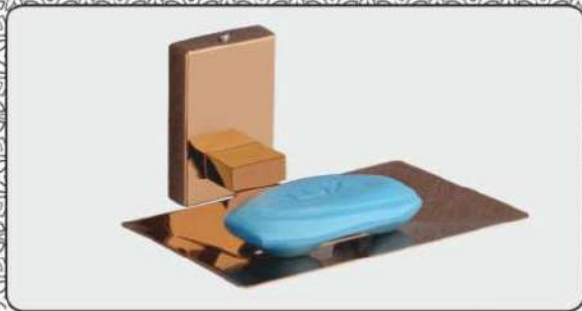

₹ 1140/-

SH-8
Liquid Soap Dispenser

₹ 930/-

SERIES : ORIO Finish : Rose Gold Pvd

OR-1
Towel Rack 24"

₹ 4500/-

OR-2
Towel Rod 24"

₹ 1500/-

OR-3
Soap Dish Single

₹ 840/-

OR-4
Tumbler Holder

₹ 1095/-

OR-5
Napkin Ring

₹ 900/-

OR-6
Soap Dish Double

₹ 1500/-