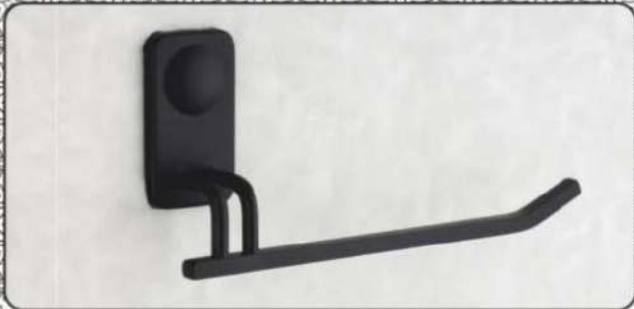

SH-5
Napkin Ring

₹ 540/-