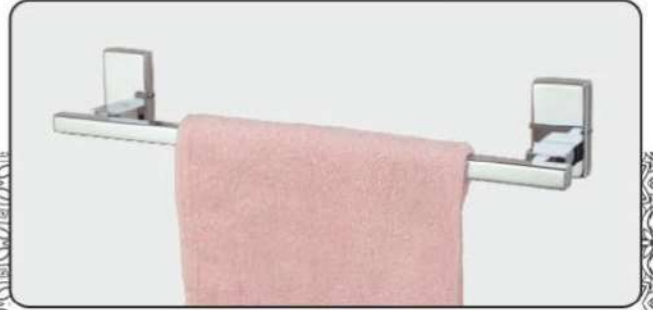

OR-7
Soap Dish With Tumbler Holder

₹ 1740/-

OR-8
Liquid Soap Dispenser

₹ 1200/-

SERIES : ORIO Finish : Chrome

OR-1
Towel Rack 24"

₹ 2400/-

OR-2
Towel Rod 24"