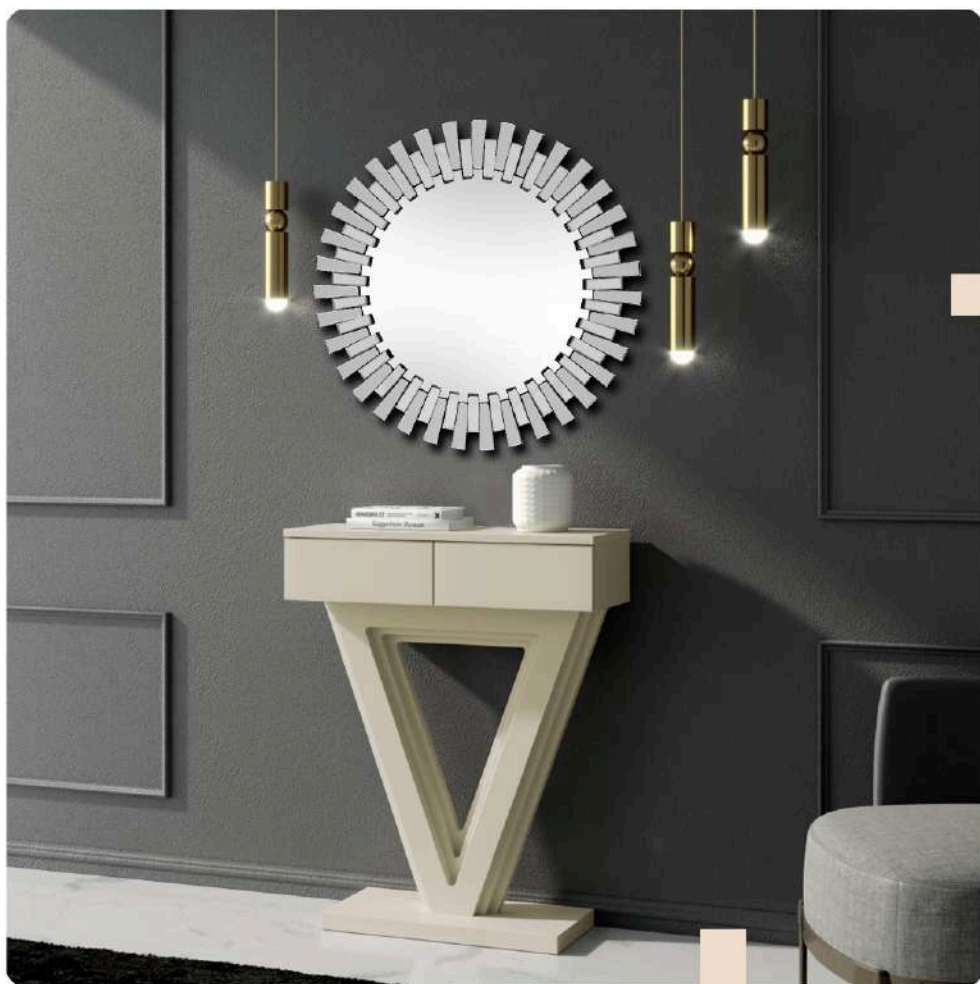

## 3D MIRROR

3DP-01 (MIX)

SIZE:- 30"X30"  
COLOUR:- GRAY, MIX

**3D MIRROR**

**3DP-02 (SILVER)**

**3DP-02 (GRAY)**

**SIZE:- 30"X30"**

**COLOUR:- BROWN, GRAY, SILVER**

## 3D MIRROR

3DP-03 (MIX)

3DP-03 (GRAY)

SIZE:- 30"X30"  
COLOUR:- BROWN, GRAY, MIX