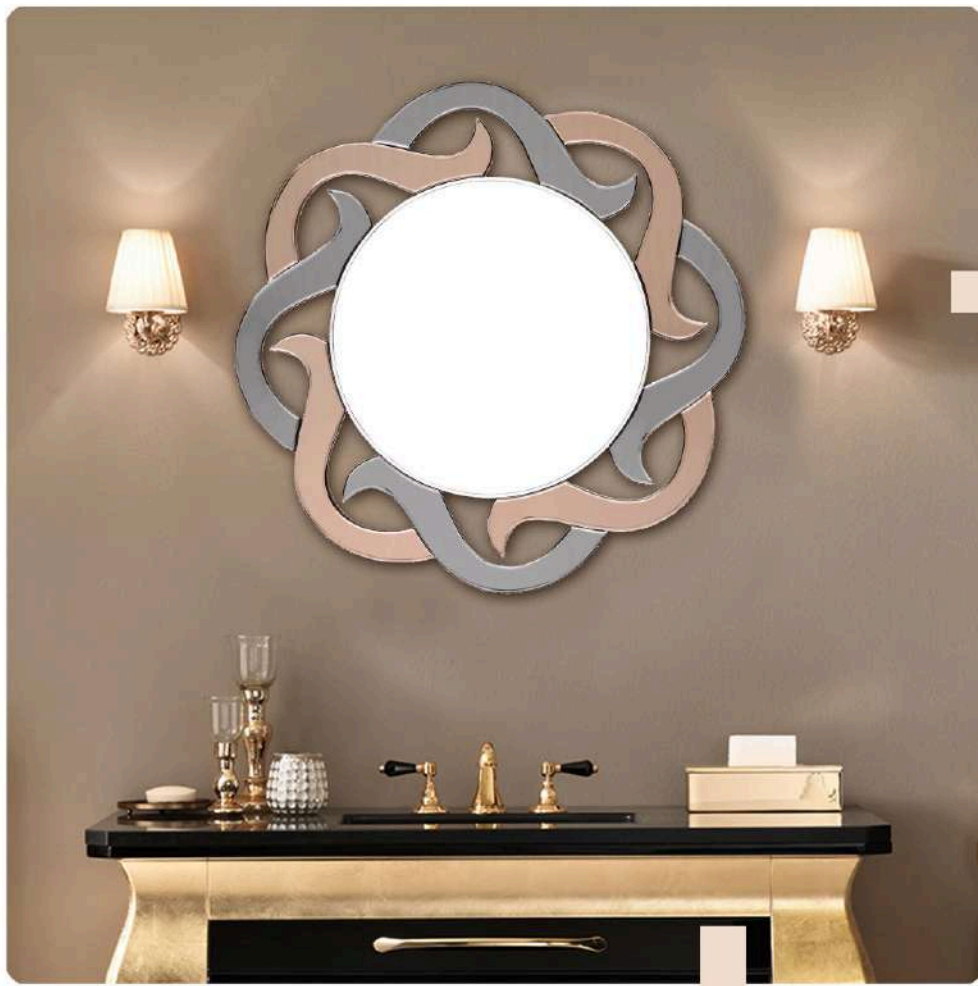

CUT OUT MIRROR