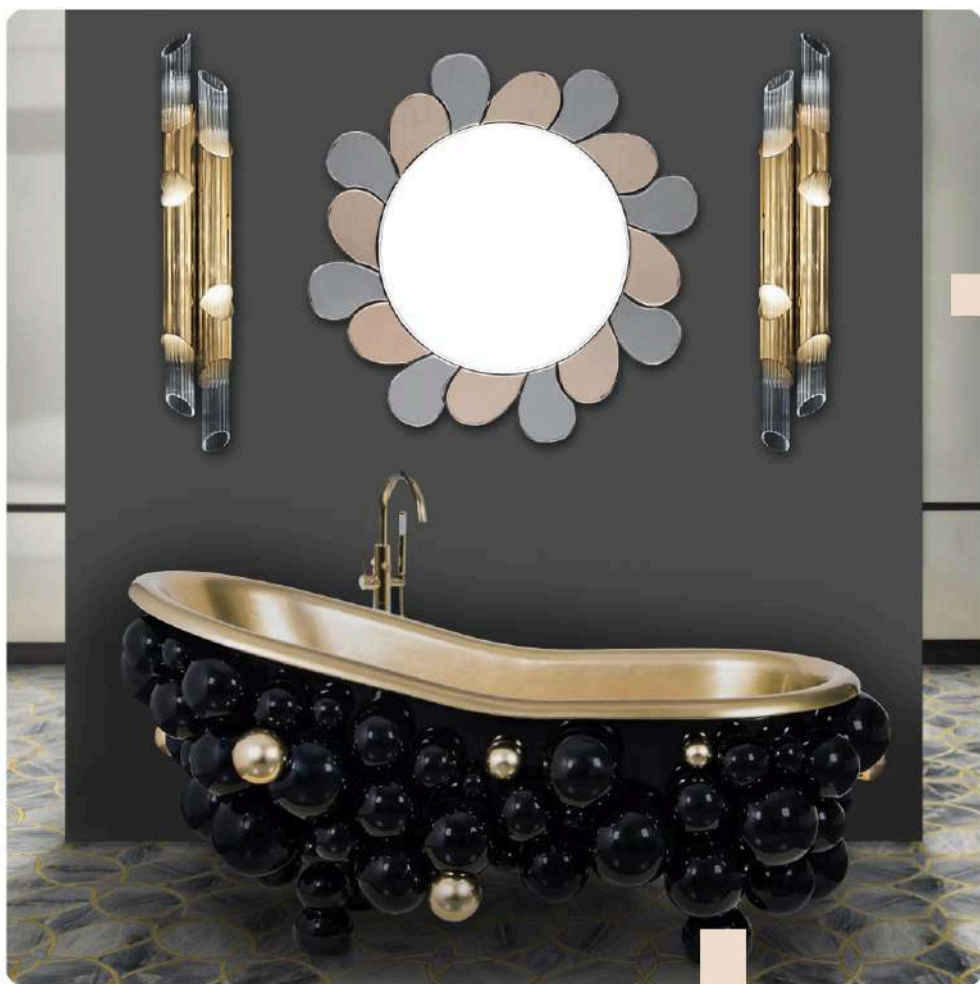

CUT OUT MIRROR