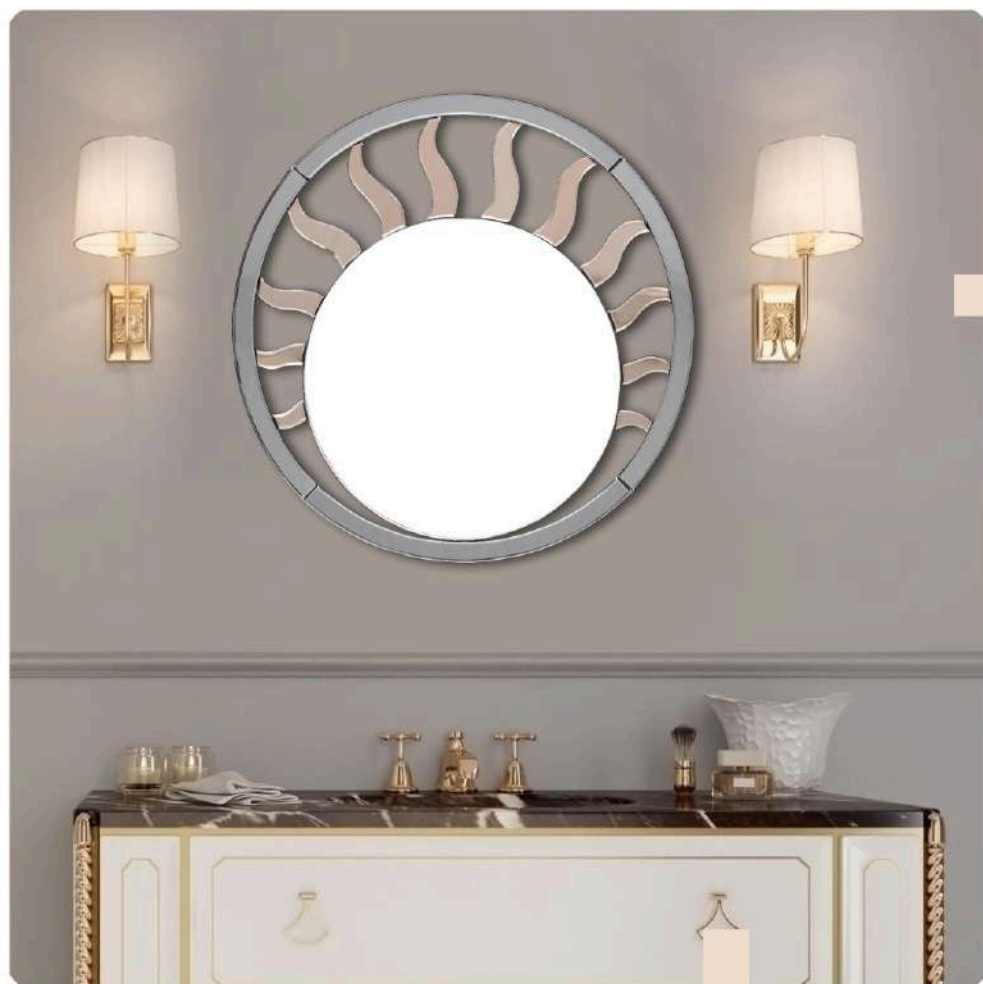

**CUT OUT MIRROR**

**CM-01 (GRAY)**

**CM-01 (BROWN)**

SIZE:- 24"X24" & 30"X30"  
COLOUR:- BROWN, GRAY, SILVER

**CUT OUT MIRROR**

**CM-02 (GRAY)**

**CM-02 (BROWN)**

**SIZE:- 24"X24" & 30"X30"**  
**COLOUR:- BROWN, GRAY**