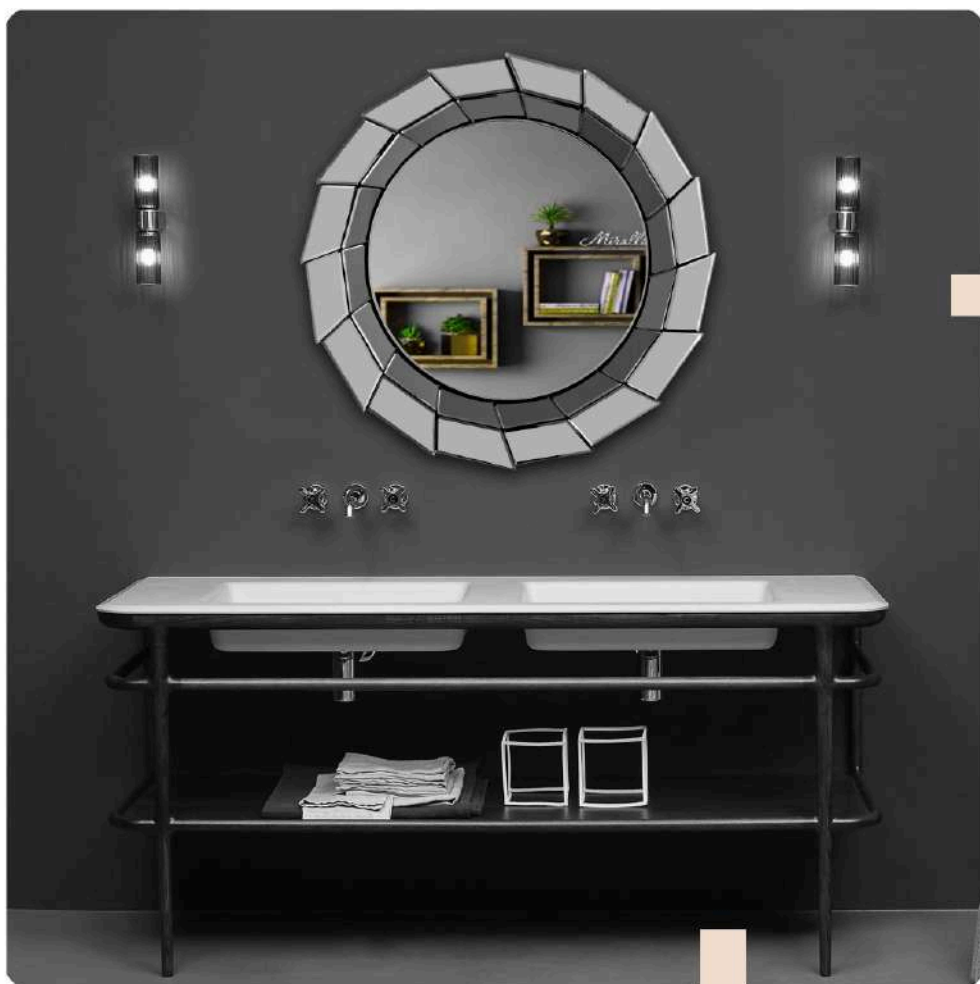

SIZE:- 24"X24" & 30"X30"  
COLOUR:- BROWN, GRAY,

**3D MIRROR**

**3D-06 (GRAY)**

SIZE:- 24"X24" & 30"X30"  
COLOUR:- BROWN, GRAY, SILVER

**3D MIRROR**

**3D-07 (BROWN)**

**3D-07 (GRAY)**

SIZE:- 24"X24" & 30"X30"  
COLOUR:- BROWN, GRAY, SILVER

## 3D MIRROR

3DP-01 (MIX)

SIZE:- 30"X30"  
COLOUR:- GRAY, MIX

**3D MIRROR**

**3DP-02 (SILVER)**

**3DP-02 (GRAY)**

**SIZE:- 30"X30"**

**COLOUR:- BROWN, GRAY, SILVER**