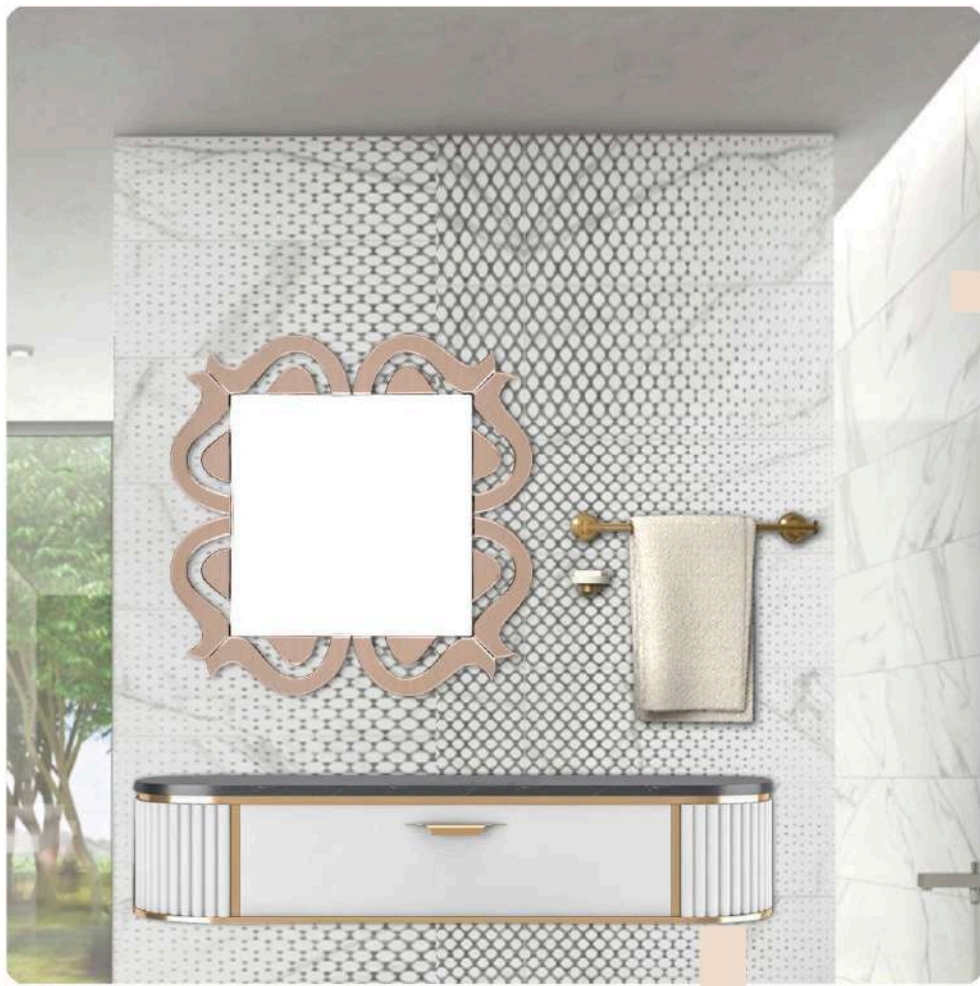

SIZE:- 24"X24" & 30"X30"  
COLOUR:- BROWN, GRAY & MIX

**CUT OUT MIRROR**

**CM-13 (BROWN)**

SIZE:- 24"X24" & 30"X30"  
COLOUR:- BROWN, GRAY & MIX

**CUT OUT MIRROR**

**CM-14 (BROWN)**

SIZE:- 24"X24" & 30"X30"  
COLOUR:- BROWN, GRAY & MIX