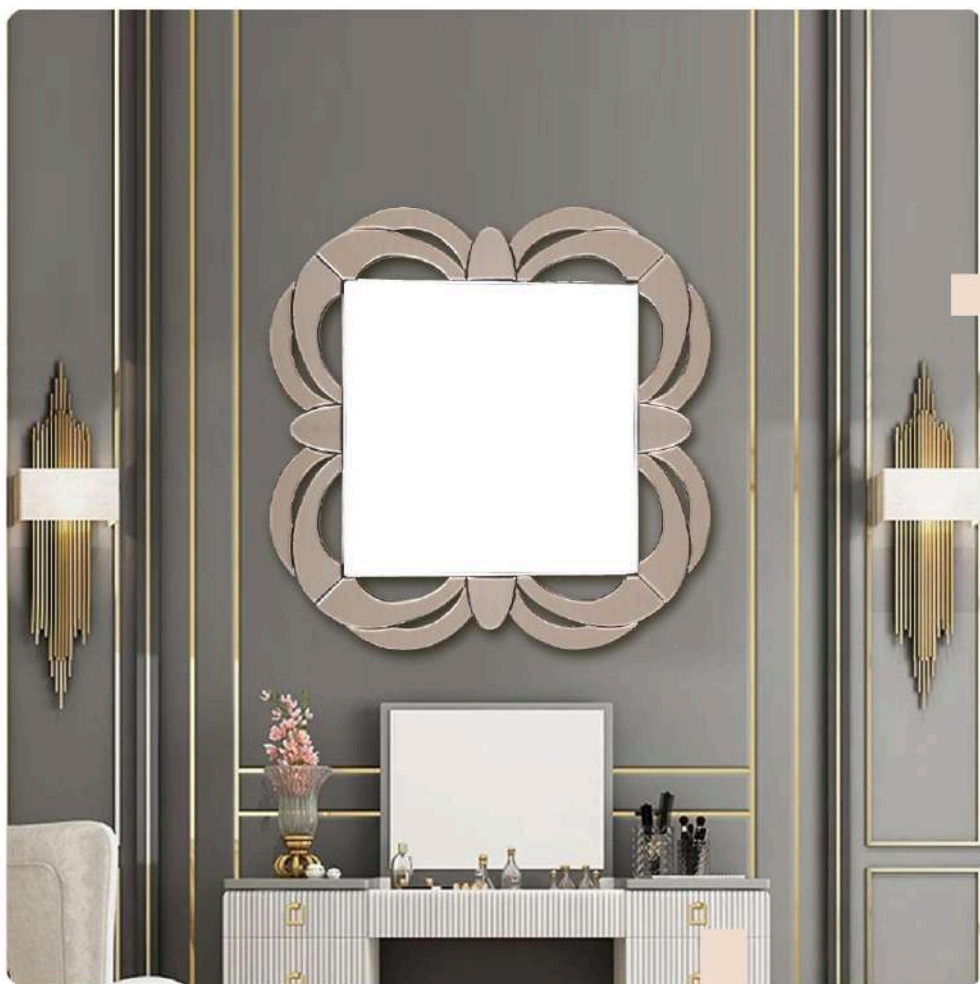

**CUT OUT MIRROR**

**CM-10 (BROWN)**

SIZE:- 24"X24" & 30"X30"  
COLOUR:- BROWN, GRAY & MIX

CUT OUT MIRROR

CM-11 (BROWN)

SIZE:- 24"X24" & 30"X30"  
COLOUR:- BROWN, GRAY & MIX

**CUT OUT MIRROR**

**CM-12 (BROWN)**