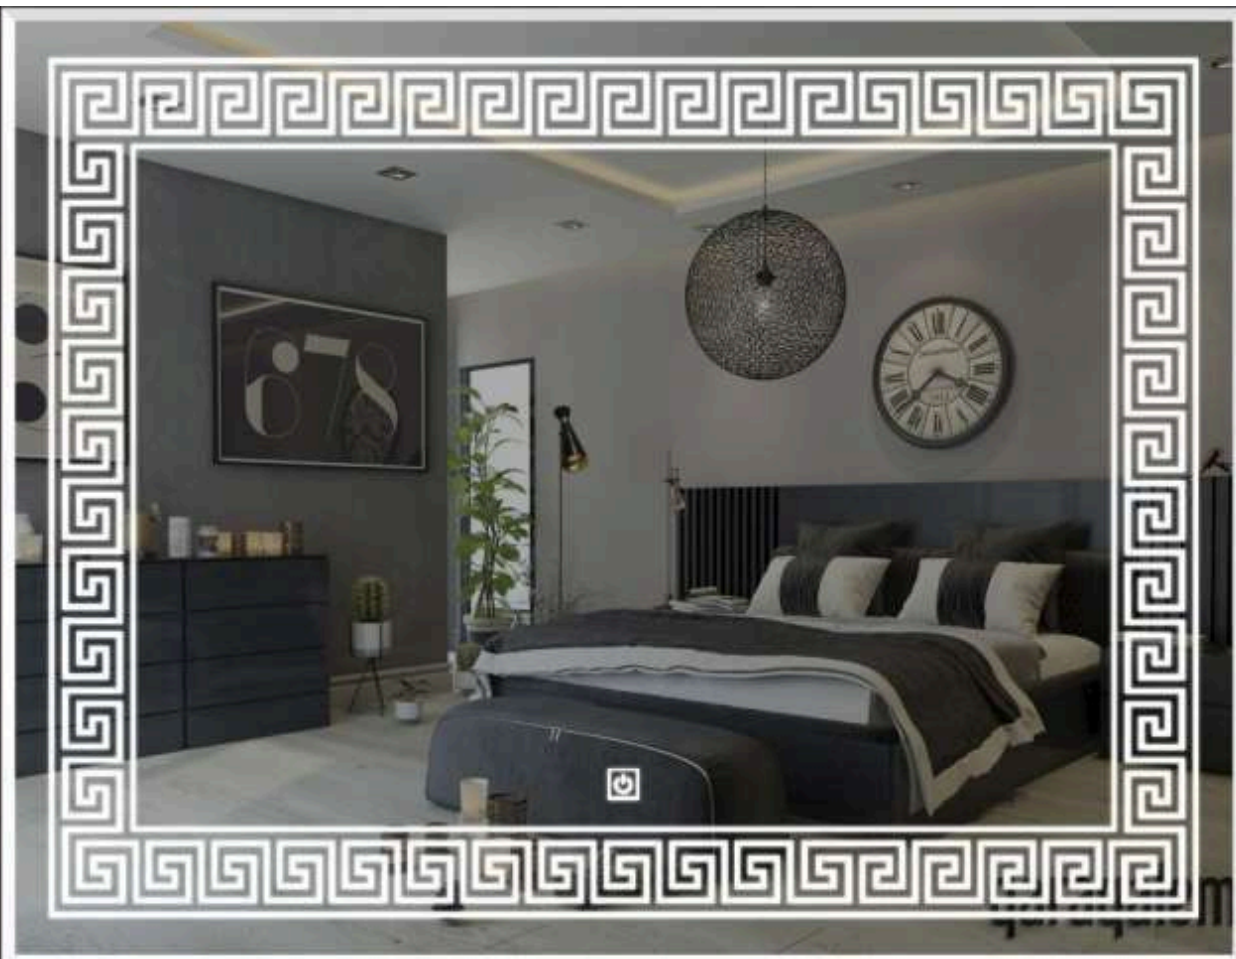

WHITE, WARM WHITE

18" x 24", 21" x 30" (CUSTOM SIZE)

(HORIZONTAL & VERTICAL)

LED-14

WHITE, WARM WHITE

18" x 24", 21" x 30" (CUSTOM SIZE)

(HORIZONTAL & VERTICAL)

LED-15

WHITE, WARM WHITE

18" x 24", 21" x 30" (CUSTOM SIZE)

(HORIZONTAL & VERTICAL)

LED-16

WHITE, WARM WHITE

18" x 24", 21" x 30" (CUSTOM SIZE)

(HORIZONTAL & VERTICAL)

LED-1 /