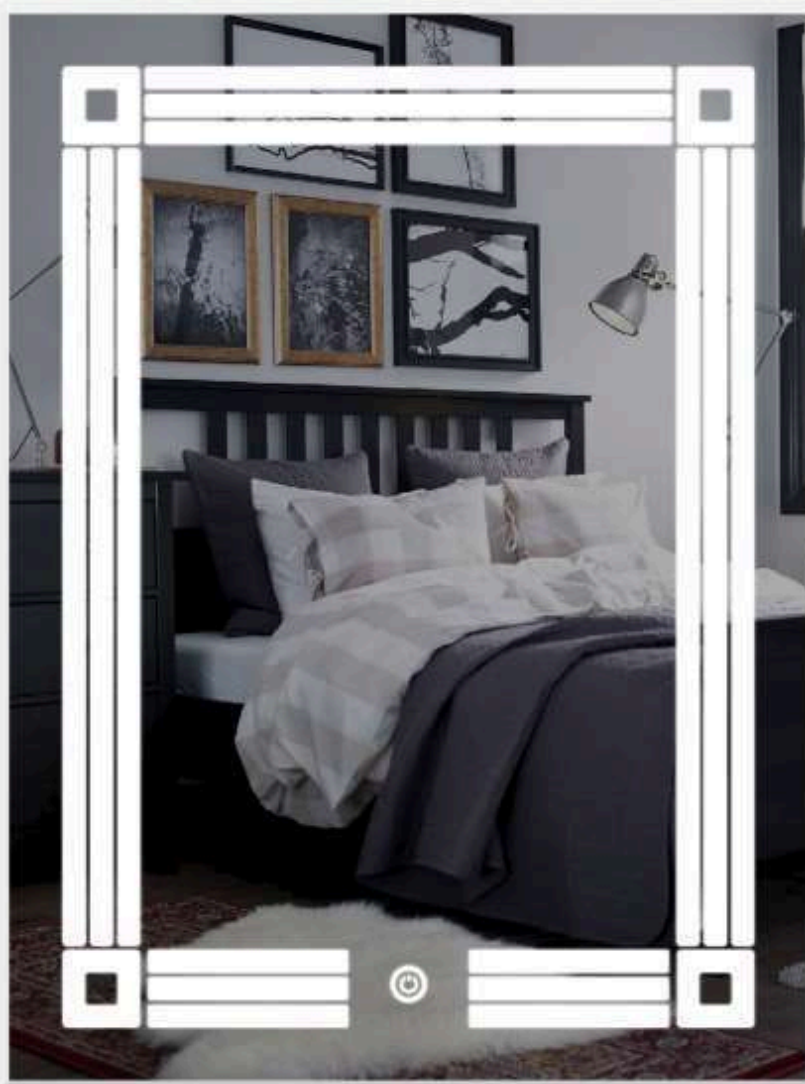

18" x 24", 21" x 30" (CUSTOM SIZE)

(HORIZONTAL & VERTICAL)

LED-32

WHITE, WARM WHITE

18"x24", 21"x30" (CUSTOM SIZE)

(HORIZONTAL & VERTICAL)

LED-33

WHITE, WARM WHITE

18"x24", 21"x30" (CUSTOM SIZE)

(HORIZONTAL & VERTICAL)

LED-34

WHITE, WARM WHITE

18"x24", 21"x30" (CUSTOM SIZE)

(HORIZONTAL & VERTICAL)

LED-35

WHITE, WARM WHITE

18" x 24", 21" x 30" (CUSTOM SIZE)

(HORIZONTAL & VERTICAL)

LED-36

WHITE, WARM WHITE

18" x 24", 21" x 30" (CUSTOM SIZE)

(HORIZONTAL & VERTICAL)

LED-37

WHITE, WARM WHITE