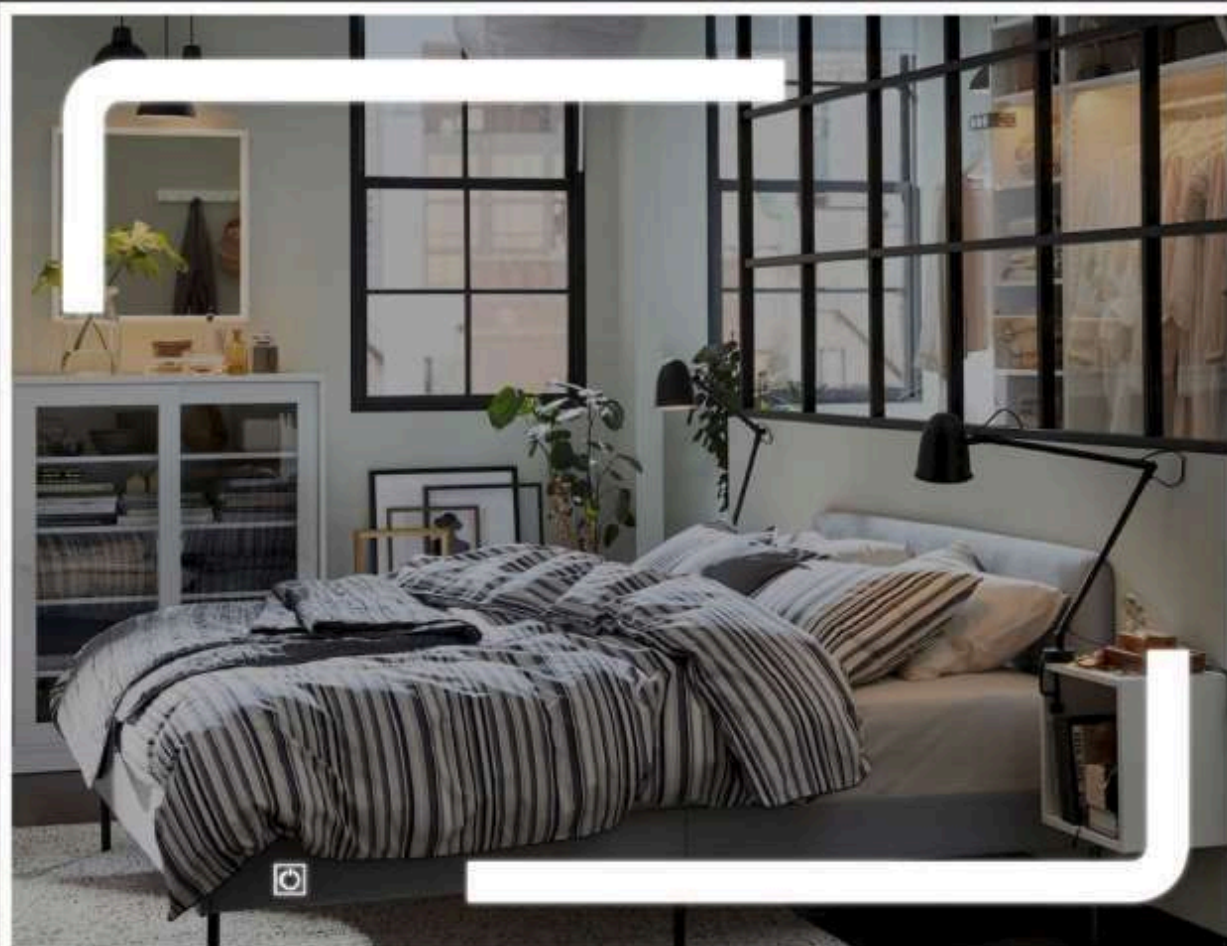

LED-04

WHITE, WARM WHITE

18" x 24", 21" x 30" (CUSTOM SIZE)

(HORIZONTAL & VERTICAL)