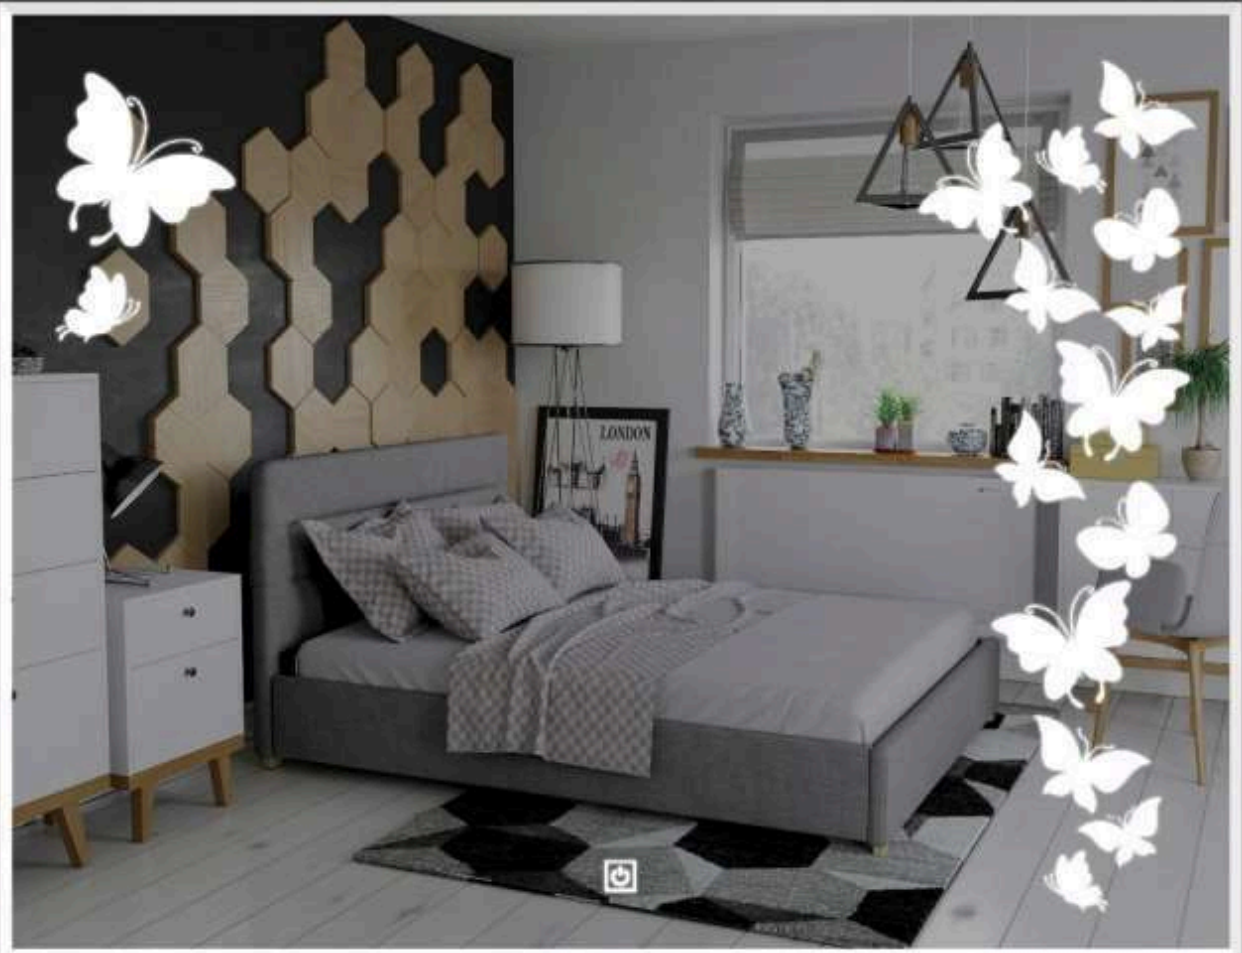

WHITE, WARM WHITE

18" x 24", 21" x 30" (CUSTOM SIZE)

(HORIZONTAL & VERTICAL)

LED-16

WHITE, WARM WHITE

18" x 24", 21" x 30" (CUSTOM SIZE)

(HORIZONTAL & VERTICAL)

LED-1 /