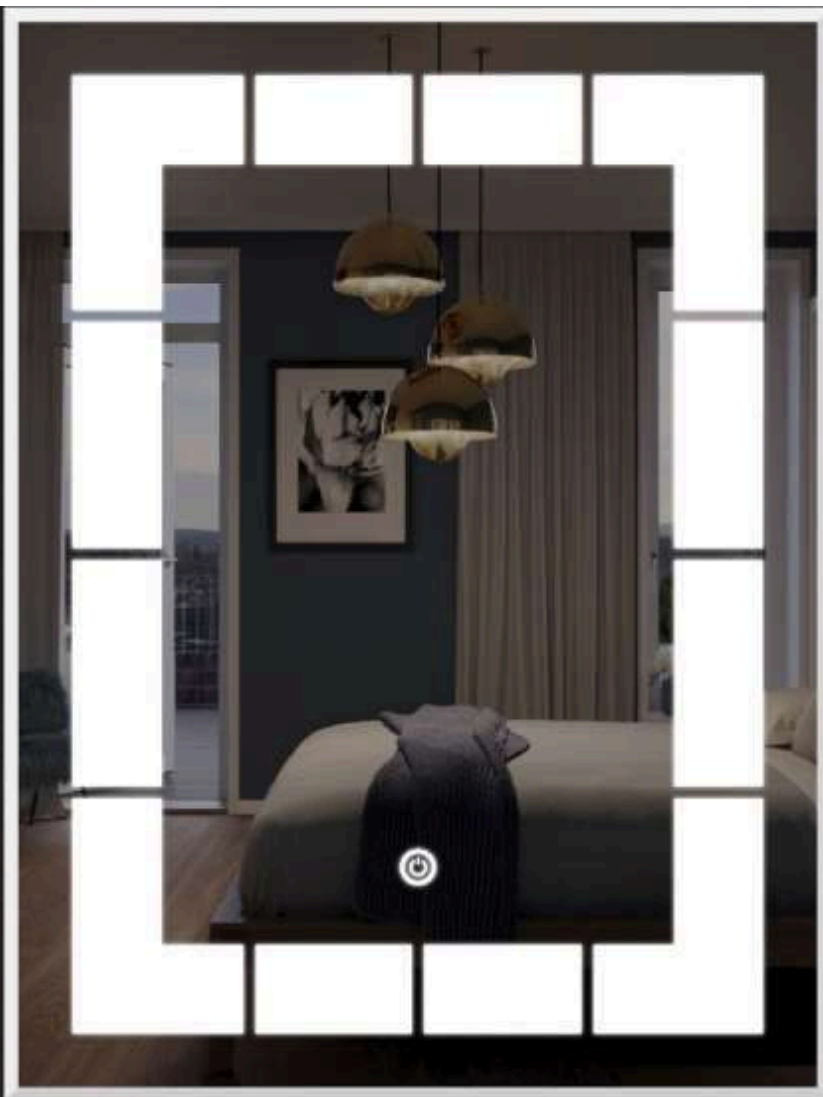

WHITE, WARM WHITE

18" x 24", 21" x 30" (CUSTOM SIZE)

(HORIZONTAL & VERTICAL)

LED-28

WHITE, WARM WHITE

18" x 24", 21" x 30" (CUSTOM SIZE)

(HORIZONTAL & VERTICAL)

LED-29

COLOUR :- WHITE, WARM WHITE

SIZE :- 18"x24", 21"x30" (CUSTOM SIZE)
(HORIZONTAL & VERTICAL)

LED-30

WHITE, WARM WHITE

18" x 24", 21" x 30" (CUSTOM SIZE)

(HORIZONTAL & VERTICAL)

31

WHITE, WARM WHITE

18" x 24", 21" x 30" (CUSTOM SIZE)

(HORIZONTAL & VERTICAL)

LED-32

WHITE, WARM WHITE

18"x24", 21"x30" (CUSTOM SIZE)

(HORIZONTAL & VERTICAL)

LED-33

WHITE, WARM WHITE