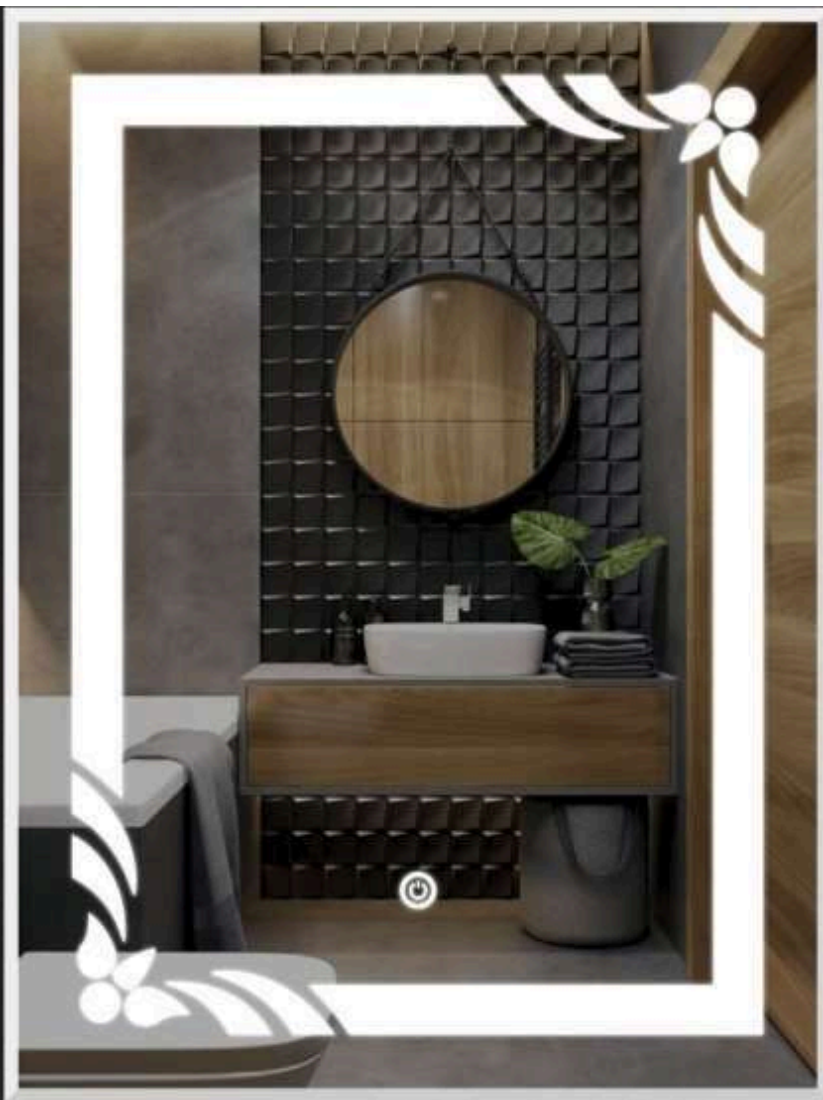

18" x 24", 21" x 30" (CUSTOM SIZE)

(HORIZONTAL & VERTICAL)

LED-32

WHITE, WARM WHITE

18"x24", 21"x30" (CUSTOM SIZE)

(HORIZONTAL & VERTICAL)

LED-33

WHITE, WARM WHITE

18"x24", 21"x30" (CUSTOM SIZE)

(HORIZONTAL & VERTICAL)

LED-34

WHITE, WARM WHITE

18"x24", 21"x30" (CUSTOM SIZE)

(HORIZONTAL & VERTICAL)

LED-35

WHITE, WARM WHITE

18" x 24", 21" x 30" (CUSTOM SIZE)

(HORIZONTAL & VERTICAL)

LED-36

WHITE, WARM WHITE

18" x 24", 21" x 30" (CUSTOM SIZE)

(HORIZONTAL & VERTICAL)

LED-37

WHITE, WARM WHITE