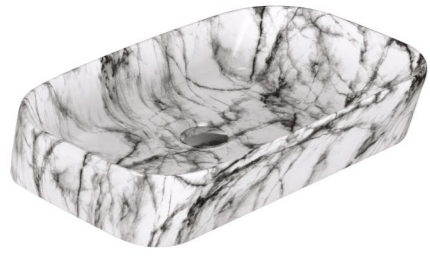

MARBLE BASINS

MS-1908 Glossy