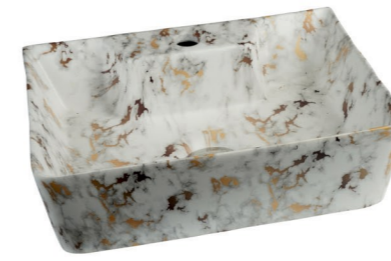

**MRP : 2700 /-**

MARBLE WALL MOUNTED BASINS

**MS-920**

Glossy Marble Finish  
Size : 415x315x125mm  
16"x12"

MRP : 2700 /-

MARBLE WALL MOUNTED BASINS

**MS-901** Matt

**MS-902** Matt