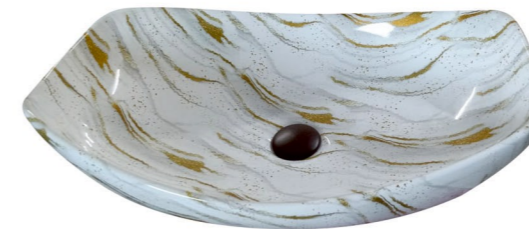

MARBLE BASINS

MRP : 3700/-
Size : 575x380x165mm | 22"x15"

MATT COLOR BASINS

MS-2611

MRP : 3700/-
Size : 575x380x165mm | 22"x15"