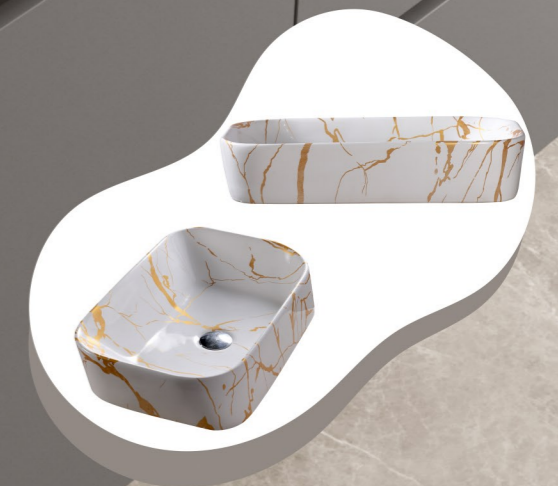

MARBLE BASINS

MRP : 2900 /-
Size : 550x360x120mm | 22"x14"

MS-1906

Glossy Marble Finish
Size : 550x360x120mm
22"x14"
MRP : 2900 /-